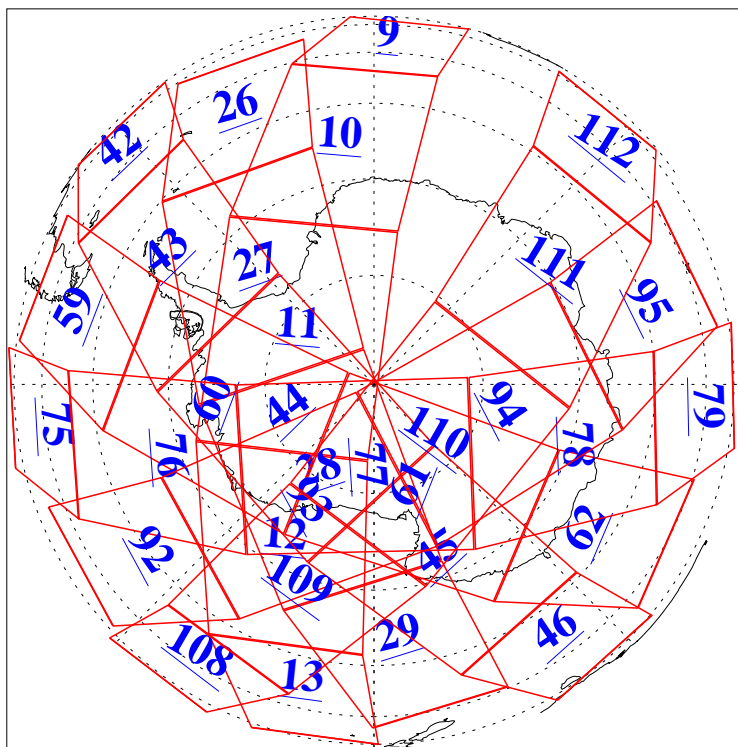

L1B Availability  
AMSU Granules: 240  
HSB Granules: 0  
AIRS Granules: 237

6 Feb 2017  
DoY 37  
Aqua Day 5392  
Granules: 1 to 120

Granules: 121 to 240

Legend: AMSU Available, HSB Available, AIRS Available

L1B Availability  
AMSU Granules: 240  
HSB Granules: 0  
AIRS Granules: 237

6 Feb 2017  
DoY 37  
Aqua Day 5392

Ascending Granules

Descending Granules

Legend: AMSU Available, HSB Available, AIRS Available

L1B Availability  
 AMSU Granules: 240  
 HSB Granules: 0  
 AIRS Granules: 237

6 Feb 2017  
 DoY 37  
 Aqua Day 5392

Northern Hemisphere Granules

Southern Hemisphere Granules

Legend: AMSU Available, HSB Available, AIRS Available