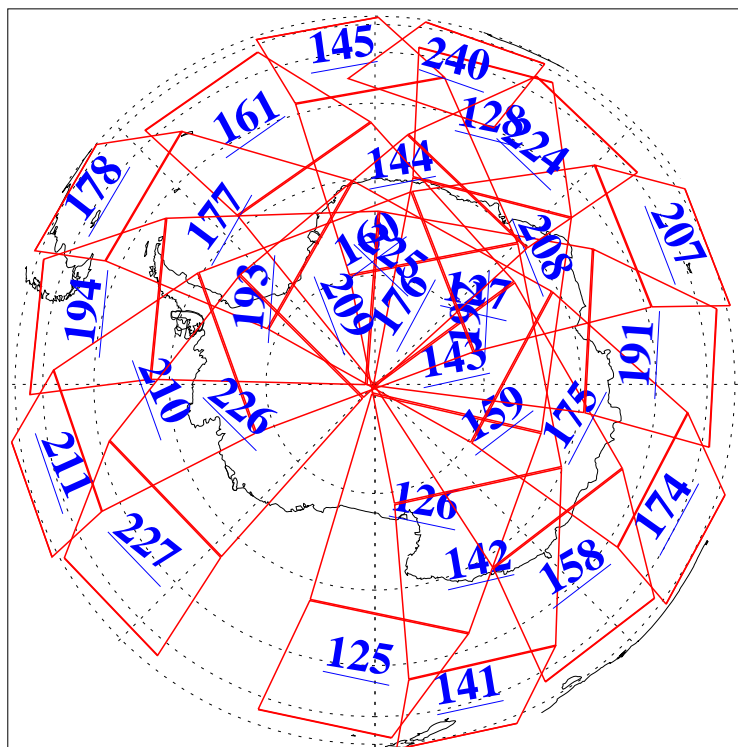

L1B Availability  
AMSU Granules: 240  
HSB Granules: 0  
AIRS Granules: 237

6 Feb 2017  
DoY 37  
Aqua Day 5392  
Granules: 1 to 120

Granules: 121 to 240

Legend: AMSU Available, HSB Available, AIRS Available

L1B Availability  
AMSU Granules: 240  
HSB Granules: 0  
AIRS Granules: 237

6 Feb 2017  
DoY 37  
Aqua Day 5392

Ascending Granules

Descending Granules

Legend: AMSU Available, HSB Available, AIRS Available

L1B Availability  
 AMSU Granules: 240  
 HSB Granules: 0  
 AIRS Granules: 237

6 Feb 2017  
 DoY 37  
 Aqua Day 5392

Northern Hemisphere Granules

Southern Hemisphere Granules

Legend: AMSU Available, HSB Available, AIRS Available