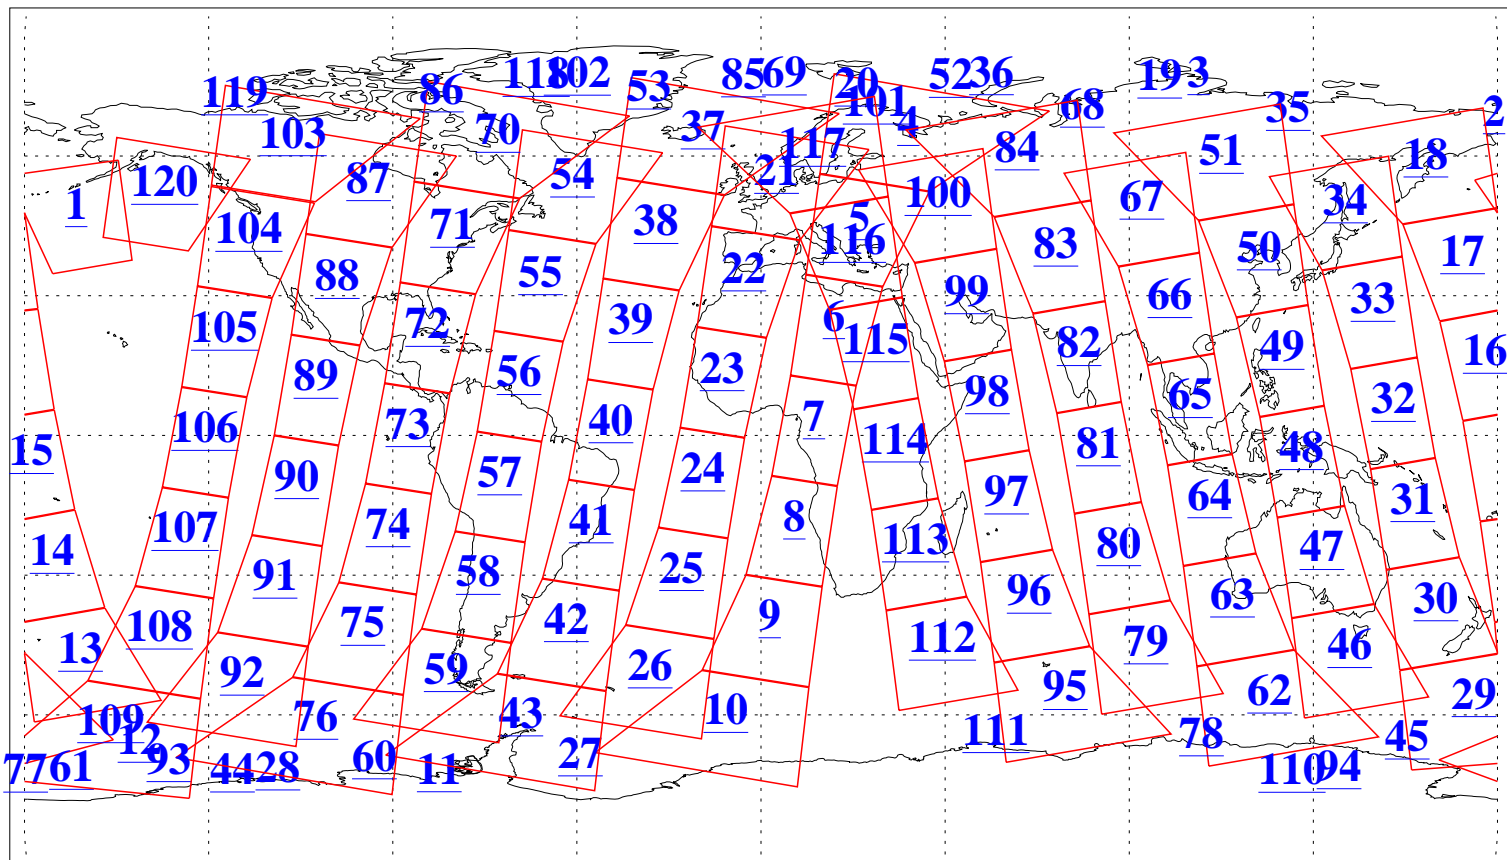

L1B Availability  
AMSU Granules: 240  
HSB Granules: 0  
AIRS Granules: 237

6 Feb 2017  
DoY 37  
Aqua Day 5392  
Granules: 1 to 120

Granules: 121 to 240

Legend: AMSU Available, HSB Available, AIRS Available

L1B Availability  
AMSU Granules: 240  
HSB Granules: 0  
AIRS Granules: 237

6 Feb 2017  
DoY 37  
Aqua Day 5392

Ascending Granules

Descending Granules

Legend: AMSU Available, HSB Available, AIRS Available

L1B Availability  
 AMSU Granules: 240  
 HSB Granules: 0  
 AIRS Granules: 237

6 Feb 2017  
 DoY 37  
 Aqua Day 5392

Northern Hemisphere Granules

Southern Hemisphere Granules

Legend: AMSU Available, HSB Available, AIRS Available