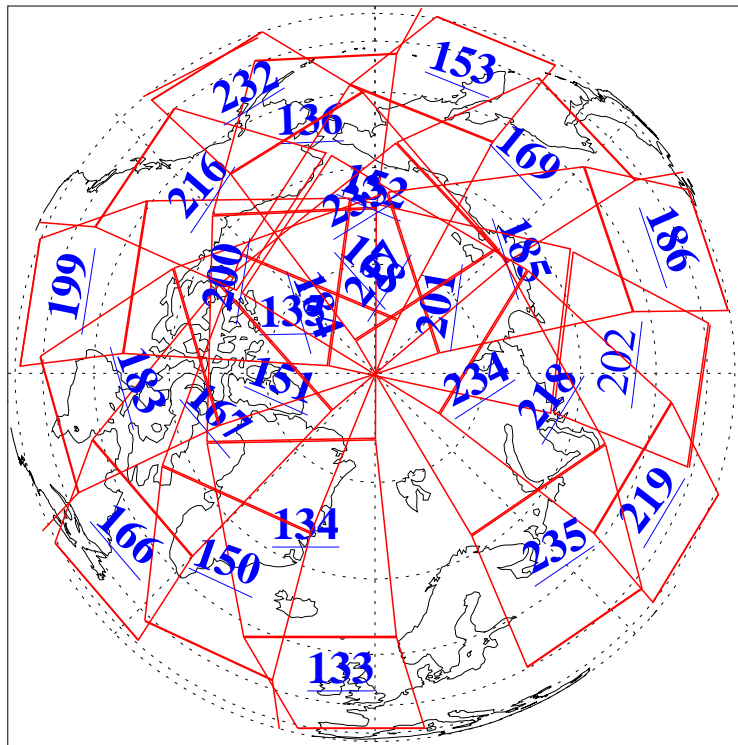

L1B Availability  
AMSU Granules: 240  
HSB Granules: 0  
AIRS Granules: 237

6 Feb 2017  
DoY 37  
Aqua Day 5392  
Granules: 1 to 120

Granules: 121 to 240

Legend: AMSU Available, HSB Available, AIRS Available

L1B Availability  
AMSU Granules: 240  
HSB Granules: 0  
AIRS Granules: 237

6 Feb 2017  
DoY 37  
Aqua Day 5392

Ascending Granules

Descending Granules

Legend: AMSU Available, HSB Available, AIRS Available

L1B Availability  
 AMSU Granules: 240  
 HSB Granules: 0  
 AIRS Granules: 237

6 Feb 2017  
 DoY 37  
 Aqua Day 5392

Northern Hemisphere Granules

Southern Hemisphere Granules

Legend: AMSU Available, HSB Available, AIRS Available