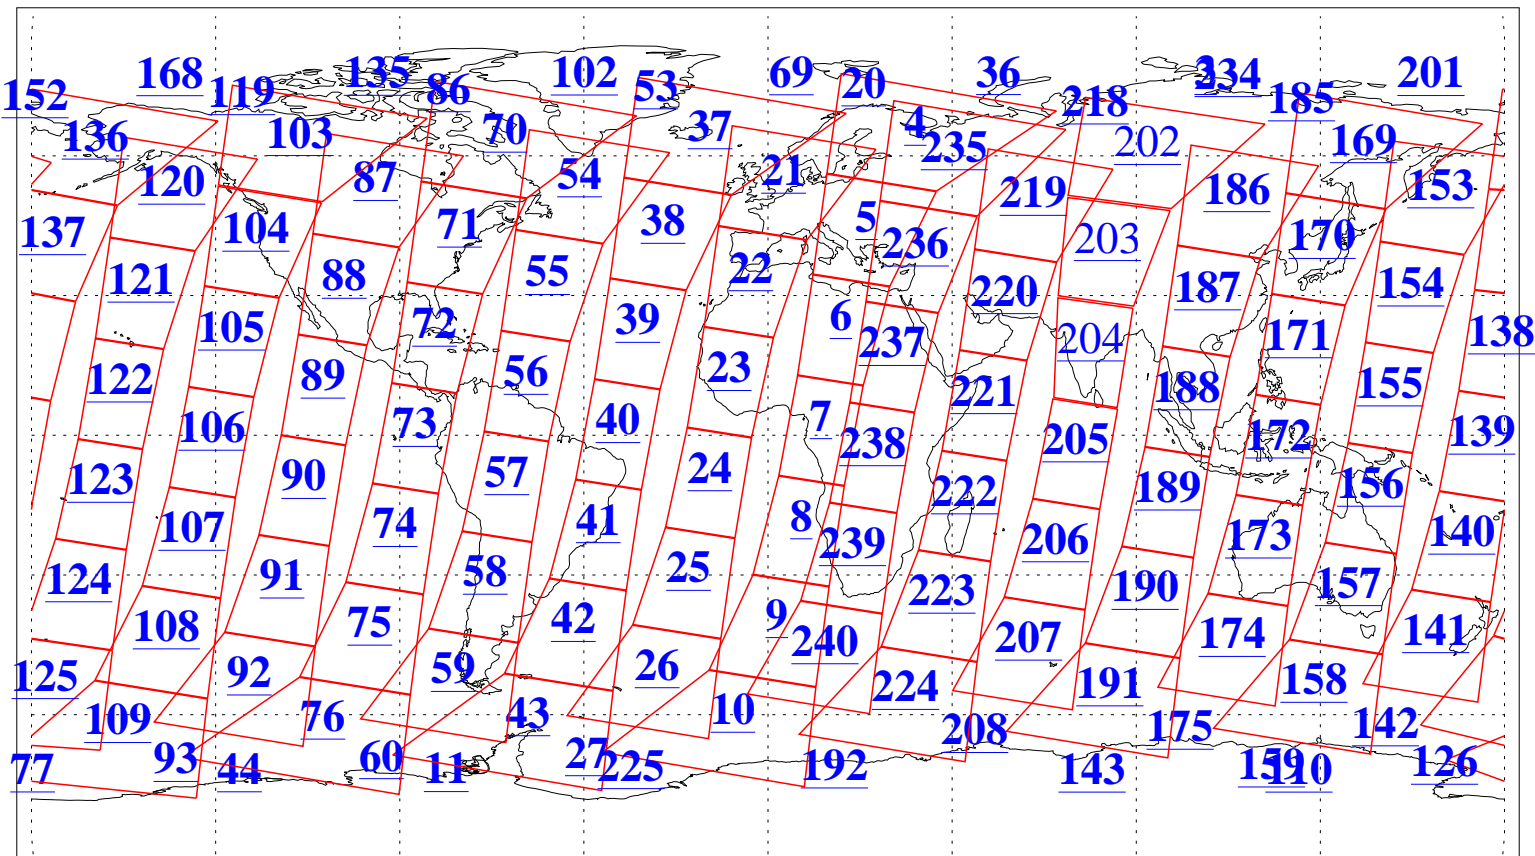

L1B Availability  
AMSU Granules: 240  
HSB Granules: 0  
AIRS Granules: 237

6 Feb 2017  
DoY 37  
Aqua Day 5392  
Granules: 1 to 120

Granules: 121 to 240

Legend: AMSU Available, HSB Available, AIRS Available

L1B Availability  
AMSU Granules: 240  
HSB Granules: 0  
AIRS Granules: 237

6 Feb 2017  
DoY 37  
Aqua Day 5392

Ascending Granules

Descending Granules

Legend: AMSU Available, HSB Available, AIRS Available

L1B Availability  
 AMSU Granules: 240  
 HSB Granules: 0  
 AIRS Granules: 237

6 Feb 2017  
 DoY 37  
 Aqua Day 5392

Northern Hemisphere Granules

Southern Hemisphere Granules

Legend: AMSU Available, HSB Available, AIRS Available