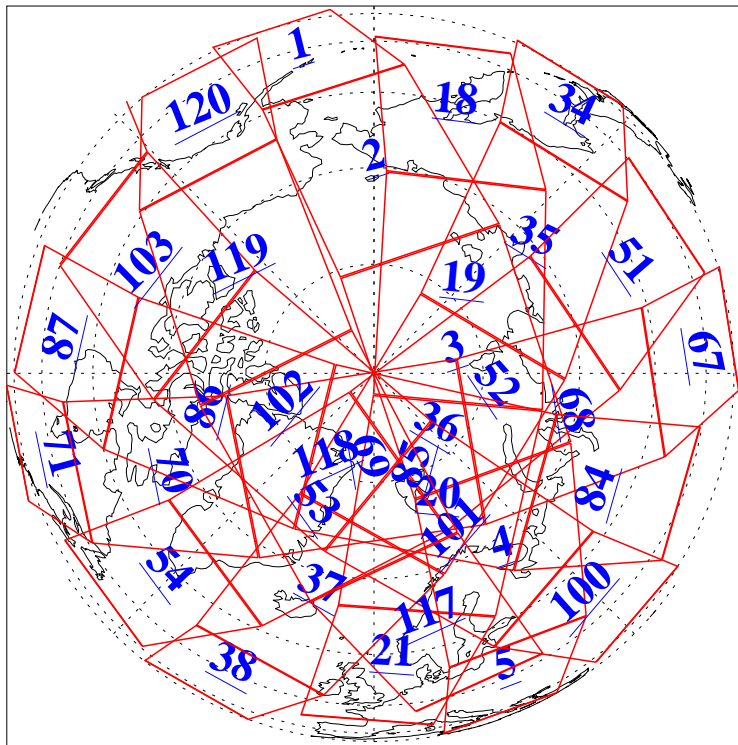

L1B Availability  
AMSU Granules: 240  
HSB Granules: 0  
AIRS Granules: 237

6 Feb 2017  
DoY 37  
Aqua Day 5392  
Granules: 1 to 120

Granules: 121 to 240

Legend: AMSU Available, HSB Available, AIRS Available

L1B Availability  
AMSU Granules: 240  
HSB Granules: 0  
AIRS Granules: 237

6 Feb 2017  
DoY 37  
Aqua Day 5392

Ascending Granules

Descending Granules

Legend: AMSU Available, HSB Available, AIRS Available

L1B Availability  
 AMSU Granules: 240  
 HSB Granules: 0  
 AIRS Granules: 237

6 Feb 2017  
 DoY 37  
 Aqua Day 5392

Northern Hemisphere Granules

Southern Hemisphere Granules

Legend: AMSU Available, HSB Available, AIRS Available