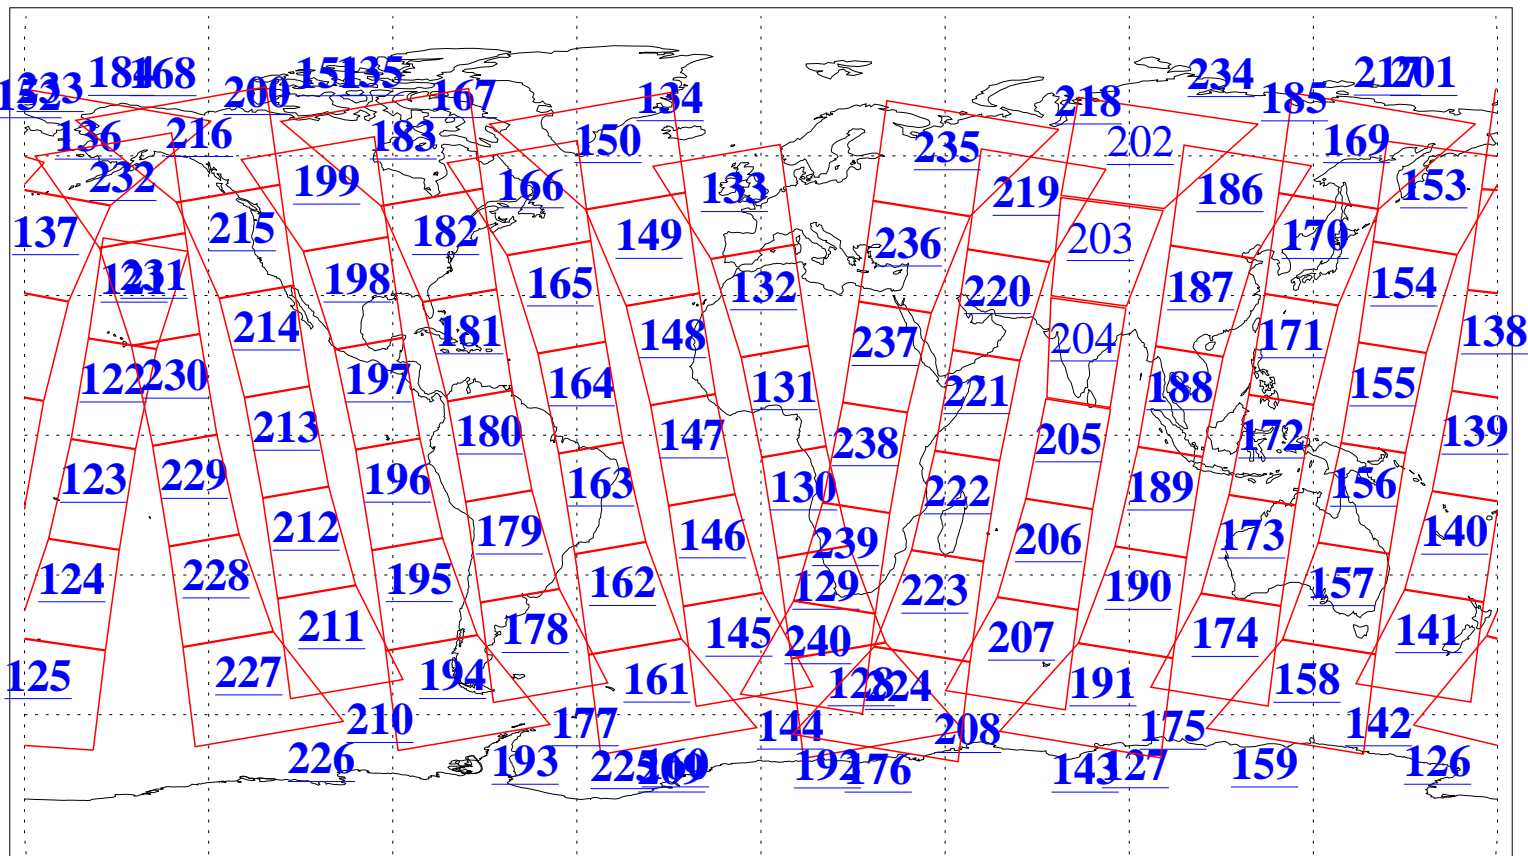

L1B Availability  
AMSU Granules: 240  
HSB Granules: 0  
AIRS Granules: 237

6 Feb 2017  
DoY 37  
Aqua Day 5392  
Granules: 1 to 120

Granules: 121 to 240

Legend: AMSU Available, HSB Available, AIRS Available

L1B Availability  
AMSU Granules: 240  
HSB Granules: 0  
AIRS Granules: 237

6 Feb 2017  
DoY 37  
Aqua Day 5392

Ascending Granules

Descending Granules

Legend: AMSU Available, HSB Available, AIRS Available