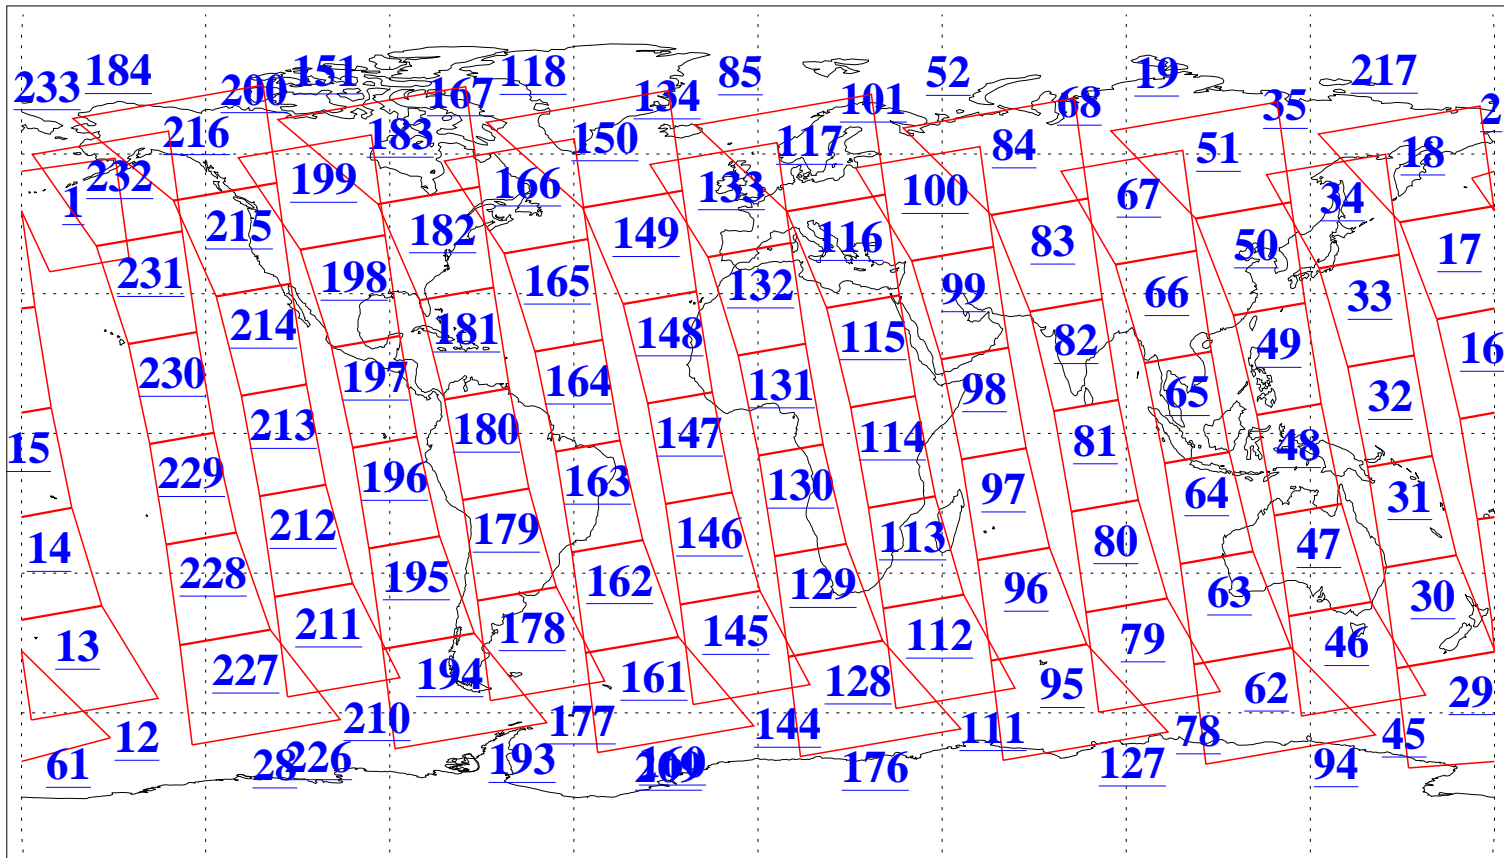

L1B Availability  
AMSU Granules: 240  
HSB Granules: 0  
AIRS Granules: 237

6 Feb 2017  
DoY 37  
Aqua Day 5392  
Granules: 1 to 120

Granules: 121 to 240

Legend: AMSU Available, HSB Available, AIRS Available

L1B Availability  
AMSU Granules: 240  
HSB Granules: 0  
AIRS Granules: 237

6 Feb 2017  
DoY 37  
Aqua Day 5392

Ascending Granules

Descending Granules

Legend: AMSU Available, HSB Available, AIRS Available

L1B Availability  
 AMSU Granules: 240  
 HSB Granules: 0  
 AIRS Granules: 237

6 Feb 2017  
 DoY 37  
 Aqua Day 5392

Northern Hemisphere Granules

Southern Hemisphere Granules

Legend: AMSU Available, HSB Available, AIRS Available