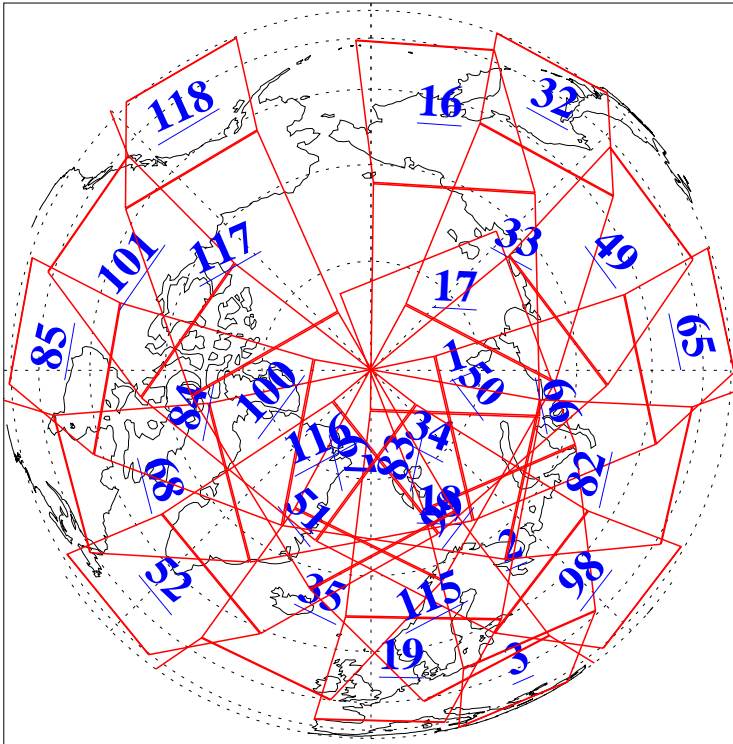

L1B Availability
AMSU Granules: 240
HSB Granules: 0
AIRS Granules: 240

23 Jan 2017
DoY 23
Aqua Day 5378
Granules: 1 to 120

Granules: 121 to 240

Legend: AMSU Available, HSB Available, AIRS Available

L1B Availability
AMSU Granules: 240
HSB Granules: 0
AIRS Granules: 240

23 Jan 2017
DoY 23
Aqua Day 5378
Ascending Granules

Descending Granules

Legend: AMSU Available, HSB Available, AIRS Available

L1B Availability
 AMSU Granules: 240
 HSB Granules: 0
 AIRS Granules: 240

23 Jan 2017
 DoY 23
 Aqua Day 5378

Northern Hemisphere Granules

Southern Hemisphere Granules

Legend: AMSU Available, HSB Available, AIRS Available