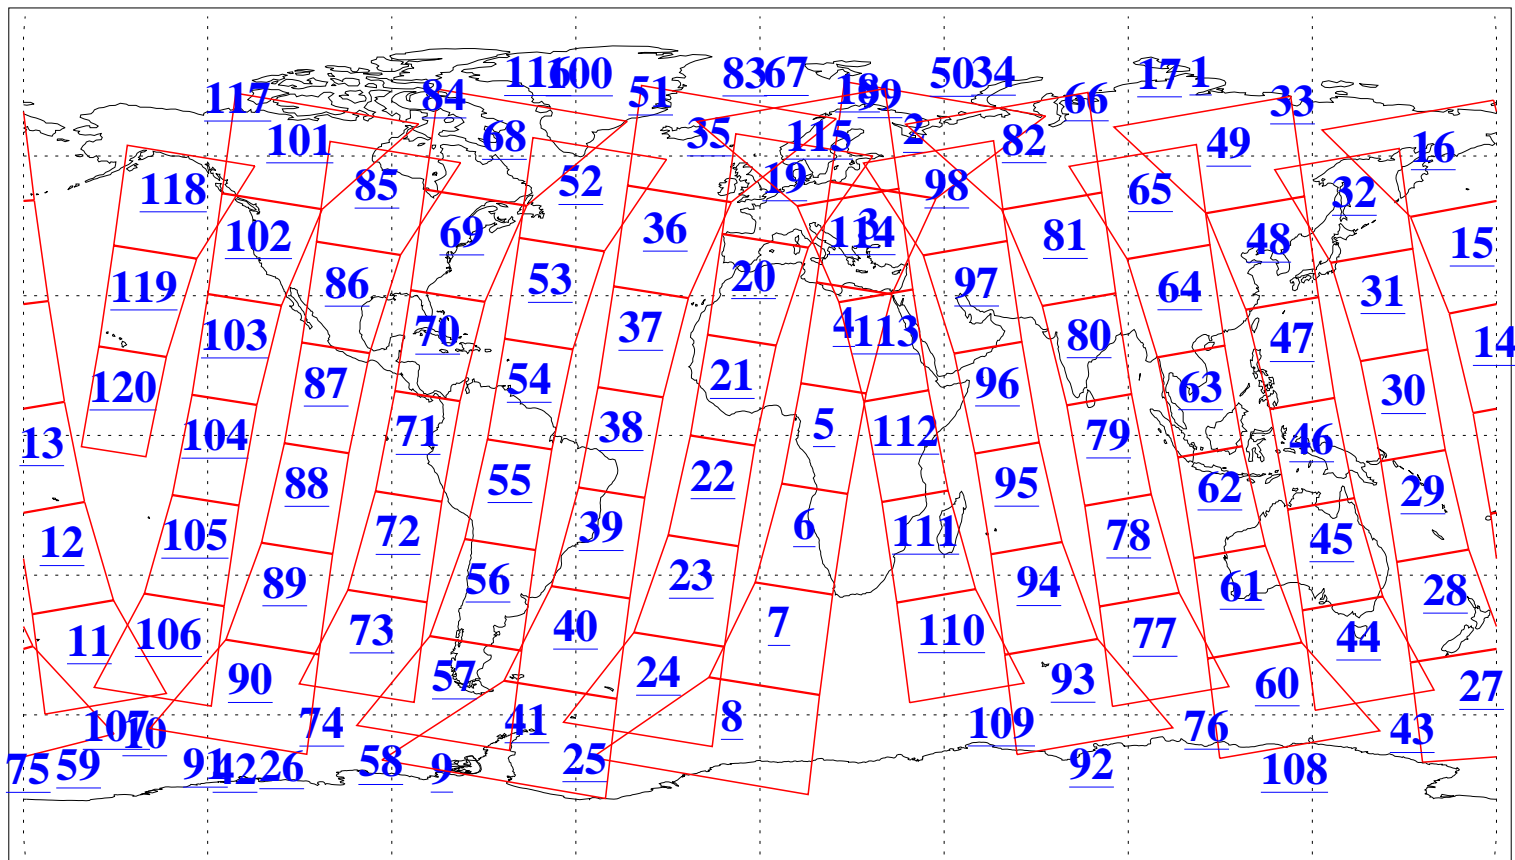

L1B Availability
AMSU Granules: 240
HSB Granules: 0
AIRS Granules: 240

23 Jan 2017
DoY 23
Aqua Day 5378
Granules: 1 to 120

Granules: 121 to 240

Legend: AMSU Available, HSB Available, AIRS Available

L1B Availability
AMSU Granules: 240
HSB Granules: 0
AIRS Granules: 240

23 Jan 2017
DoY 23
Aqua Day 5378
Ascending Granules

Descending Granules

Legend: AMSU Available, HSB Available, AIRS Available

L1B Availability
 AMSU Granules: 240
 HSB Granules: 0
 AIRS Granules: 240

23 Jan 2017
 DoY 23
 Aqua Day 5378

Northern Hemisphere Granules

Southern Hemisphere Granules

Legend: AMSU Available, HSB Available, AIRS Available