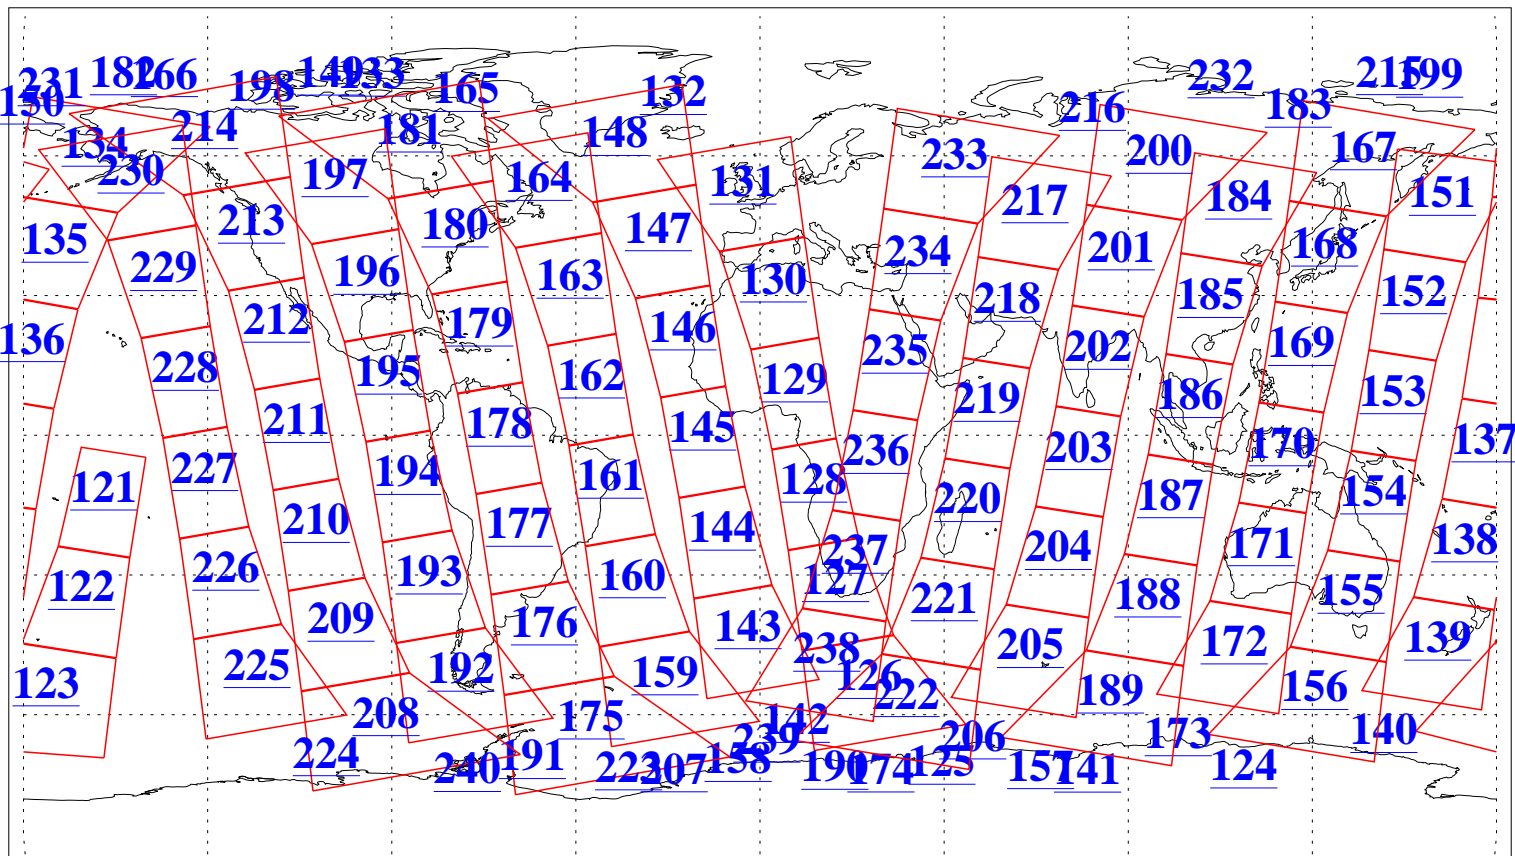

L1B Availability
AMSU Granules: 240
HSB Granules: 0
AIRS Granules: 240

23 Jan 2017
DoY 23
Aqua Day 5378
Granules: 1 to 120

Granules: 121 to 240

Legend: AMSU Available, HSB Available, AIRS Available

L1B Availability
AMSU Granules: 240
HSB Granules: 0
AIRS Granules: 240

23 Jan 2017
DoY 23
Aqua Day 5378
Ascending Granules

Descending Granules

Legend: AMSU Available, HSB Available, AIRS Available

L1B Availability
 AMSU Granules: 240
 HSB Granules: 0
 AIRS Granules: 240

23 Jan 2017
 DoY 23
 Aqua Day 5378

Northern Hemisphere Granules

Southern Hemisphere Granules

Legend: AMSU Available, HSB Available, AIRS Available