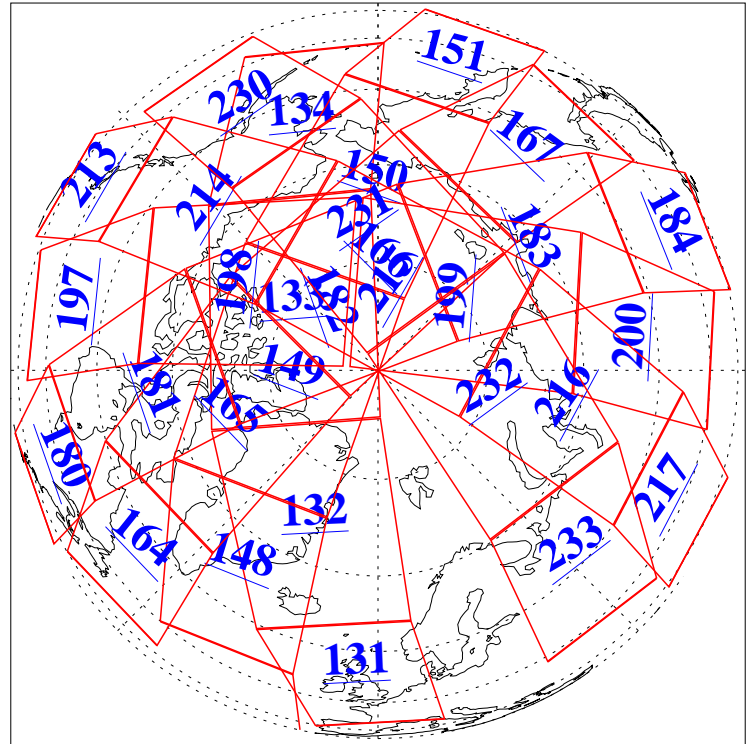

23 Jan 2017
DoY 23
Aqua Day 5378
Ascending Granules

Descending Granules

Legend: AMSU Available, HSB Available, AIRS Available

L1B Availability
 AMSU Granules: 240
 HSB Granules: 0
 AIRS Granules: 240

23 Jan 2017
 DoY 23
 Aqua Day 5378

Northern Hemisphere Granules

Southern Hemisphere Granules

Legend: AMSU Available, HSB Available, AIRS Available