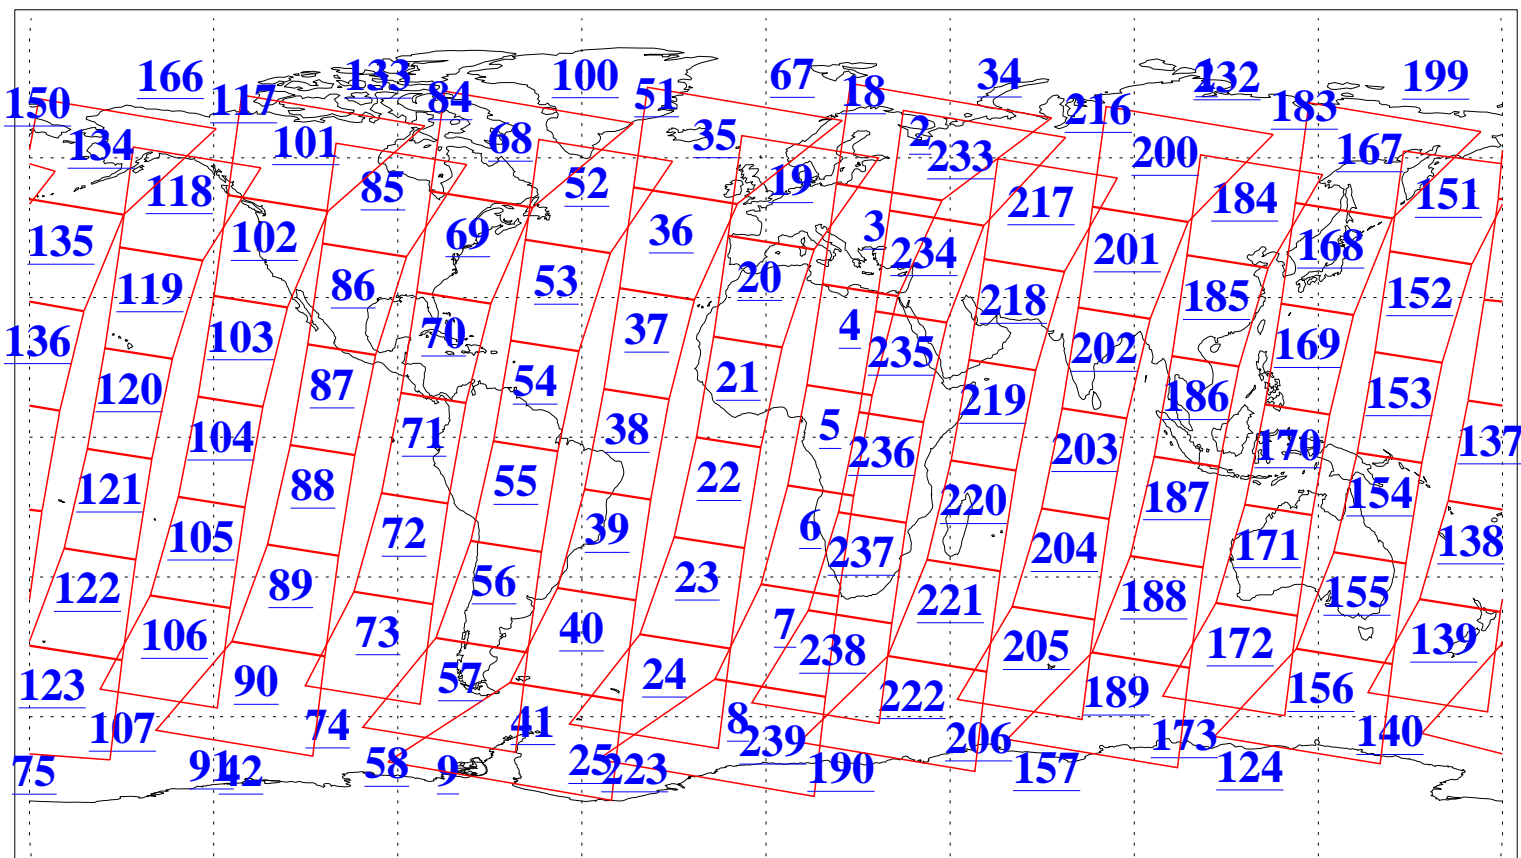

L1B Availability
AMSU Granules: 240
HSB Granules: 0
AIRS Granules: 240

23 Jan 2017
DoY 23
Aqua Day 5378
Granules: 1 to 120

Granules: 121 to 240

Legend: AMSU Available, HSB Available, AIRS Available

L1B Availability
AMSU Granules: 240
HSB Granules: 0
AIRS Granules: 240

23 Jan 2017
DoY 23
Aqua Day 5378
Ascending Granules

Descending Granules

Legend: AMSU Available, HSB Available, AIRS Available

L1B Availability
 AMSU Granules: 240
 HSB Granules: 0
 AIRS Granules: 240

23 Jan 2017
 DoY 23
 Aqua Day 5378

Northern Hemisphere Granules

Southern Hemisphere Granules

Legend: AMSU Available, HSB Available, AIRS Available