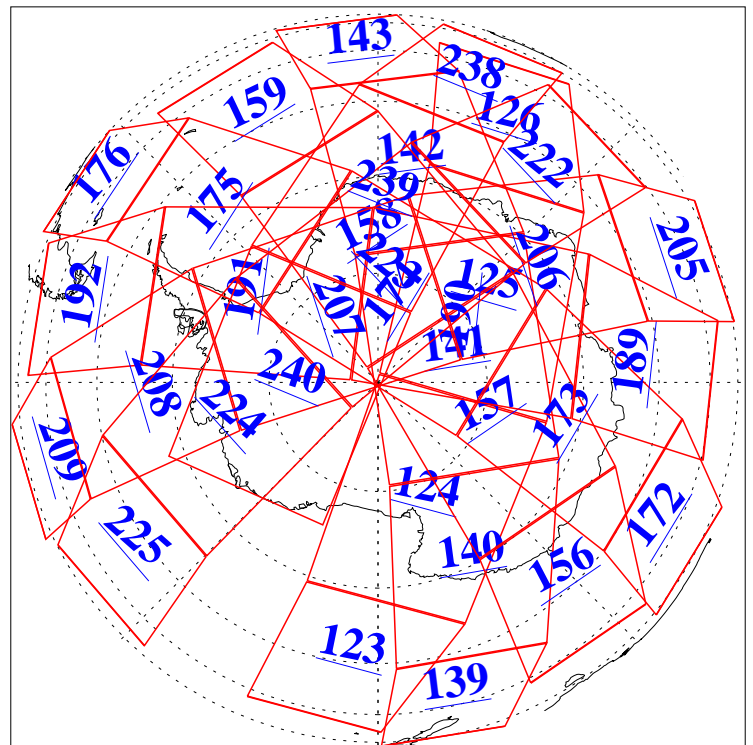

L1B Availability
AMSU Granules: 240
HSB Granules: 0
AIRS Granules: 240

23 Jan 2017
DoY 23
Aqua Day 5378
Granules: 1 to 120

Granules: 121 to 240

Legend: AMSU Available, HSB Available, AIRS Available

L1B Availability
AMSU Granules: 240
HSB Granules: 0
AIRS Granules: 240

23 Jan 2017
DoY 23
Aqua Day 5378
Ascending Granules

Descending Granules

Legend: AMSU Available, HSB Available, AIRS Available

L1B Availability
 AMSU Granules: 240
 HSB Granules: 0
 AIRS Granules: 240

23 Jan 2017
 DoY 23
 Aqua Day 5378

Northern Hemisphere Granules

Southern Hemisphere Granules

Legend: AMSU Available, HSB Available, AIRS Available