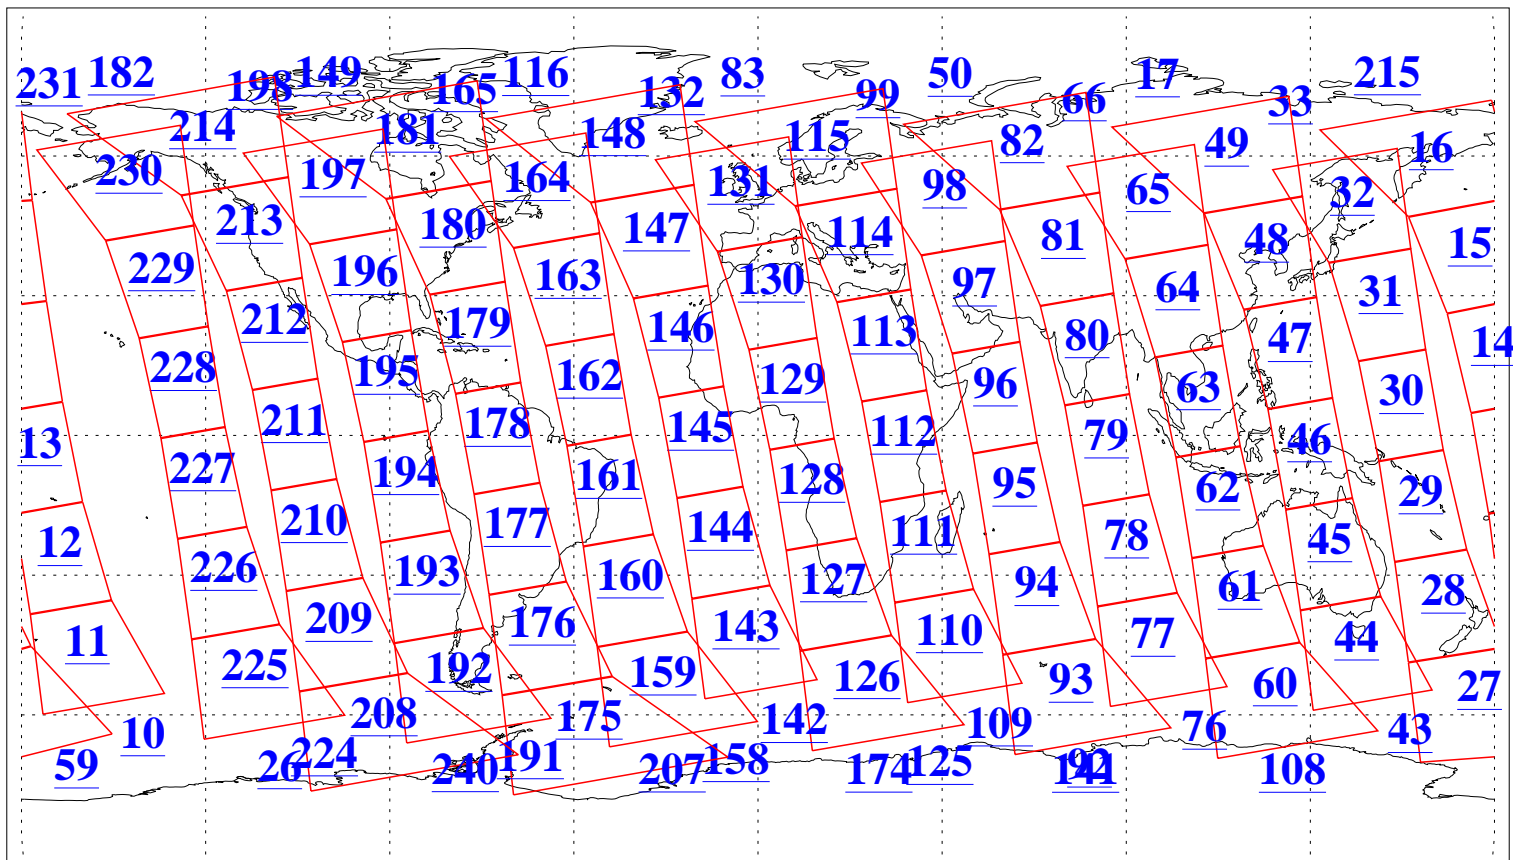

L1B Availability
AMSU Granules: 240
HSB Granules: 0
AIRS Granules: 240

23 Jan 2017
DoY 23
Aqua Day 5378
Granules: 1 to 120

Granules: 121 to 240

Legend: AMSU Available, HSB Available, AIRS Available

L1B Availability
AMSU Granules: 240
HSB Granules: 0
AIRS Granules: 240

23 Jan 2017
DoY 23
Aqua Day 5378
Ascending Granules

Descending Granules

Legend: AMSU Available, HSB Available, AIRS Available

L1B Availability
 AMSU Granules: 240
 HSB Granules: 0
 AIRS Granules: 240

23 Jan 2017
 DoY 23
 Aqua Day 5378

Northern Hemisphere Granules

Southern Hemisphere Granules

Legend: AMSU Available, HSB Available, AIRS Available