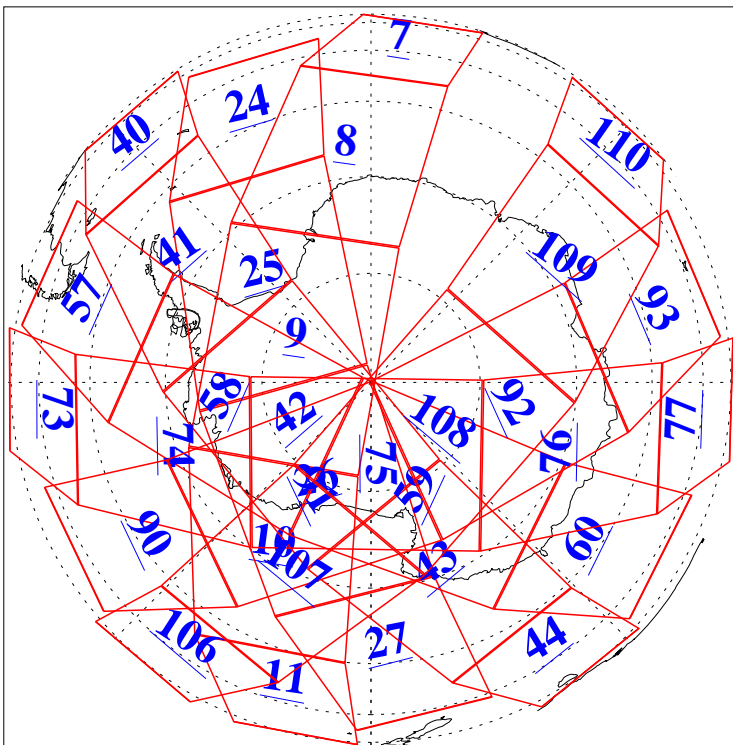

L1B Availability
AMSU Granules: 240
HSB Granules: 0
AIRS Granules: 240

23 Jan 2017
DoY 23
Aqua Day 5378
Granules: 1 to 120

Granules: 121 to 240

Legend: AMSU Available, HSB Available, AIRS Available

L1B Availability
AMSU Granules: 240
HSB Granules: 0
AIRS Granules: 240

23 Jan 2017
DoY 23
Aqua Day 5378
Ascending Granules

Descending Granules

Legend: AMSU Available, HSB Available, AIRS Available

L1B Availability
 AMSU Granules: 240
 HSB Granules: 0
 AIRS Granules: 240

23 Jan 2017
 DoY 23
 Aqua Day 5378

Northern Hemisphere Granules

Southern Hemisphere Granules

Legend: AMSU Available, HSB Available, AIRS Available