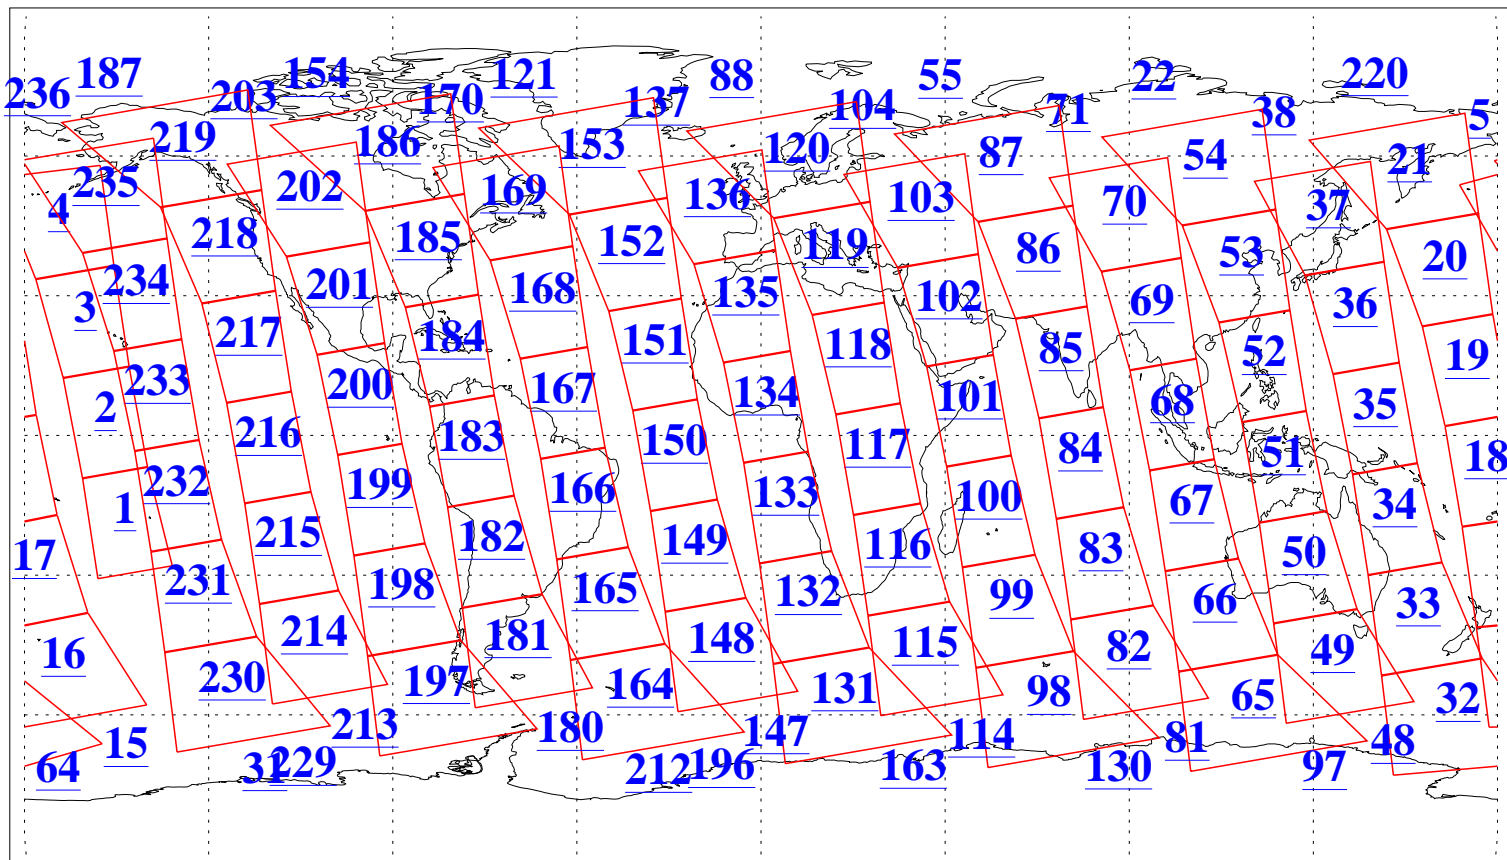

L1B Availability
AMSU Granules: 240
HSB Granules: 0
AIRS Granules: 240

10 Jan 2017
DoY 10
Aqua Day 5365
Granules: 1 to 120

Granules: 121 to 240

Legend: AMSU Available, HSB Available, AIRS Available

L1B Availability
AMSU Granules: 240
HSB Granules: 0
AIRS Granules: 240

10 Jan 2017
DoY 10
Aqua Day 5365
Ascending Granules

Descending Granules

Legend: AMSU Available, HSB Available, AIRS Available

L1B Availability
 AMSU Granules: 240
 HSB Granules: 0
 AIRS Granules: 240

10 Jan 2017
 DoY 10
 Aqua Day 5365

Northern Hemisphere Granules

Southern Hemisphere Granules

Legend: AMSU Available, HSB Available, AIRS Available