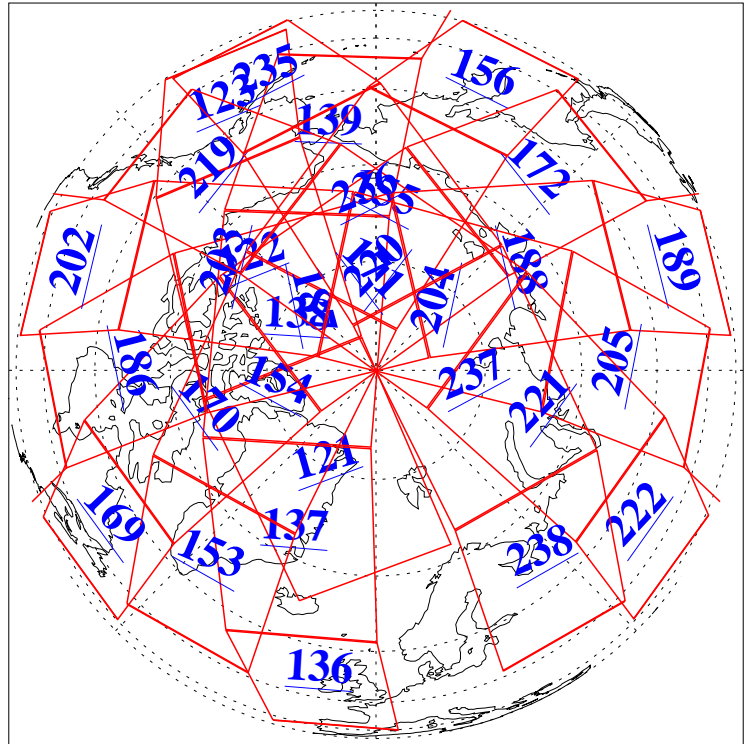

L1B Availability
AMSU Granules: 240
HSB Granules: 0
AIRS Granules: 240

10 Jan 2017
DoY 10
Aqua Day 5365
Granules: 1 to 120

Granules: 121 to 240

Legend: AMSU Available, HSB Available, AIRS Available

L1B Availability
AMSU Granules: 240
HSB Granules: 0
AIRS Granules: 240

10 Jan 2017
DoY 10
Aqua Day 5365
Ascending Granules

Descending Granules

Legend: AMSU Available, HSB Available, AIRS Available

L1B Availability
 AMSU Granules: 240
 HSB Granules: 0
 AIRS Granules: 240

10 Jan 2017
 DoY 10
 Aqua Day 5365

Northern Hemisphere Granules

Southern Hemisphere Granules

Legend: AMSU Available, HSB Available, AIRS Available