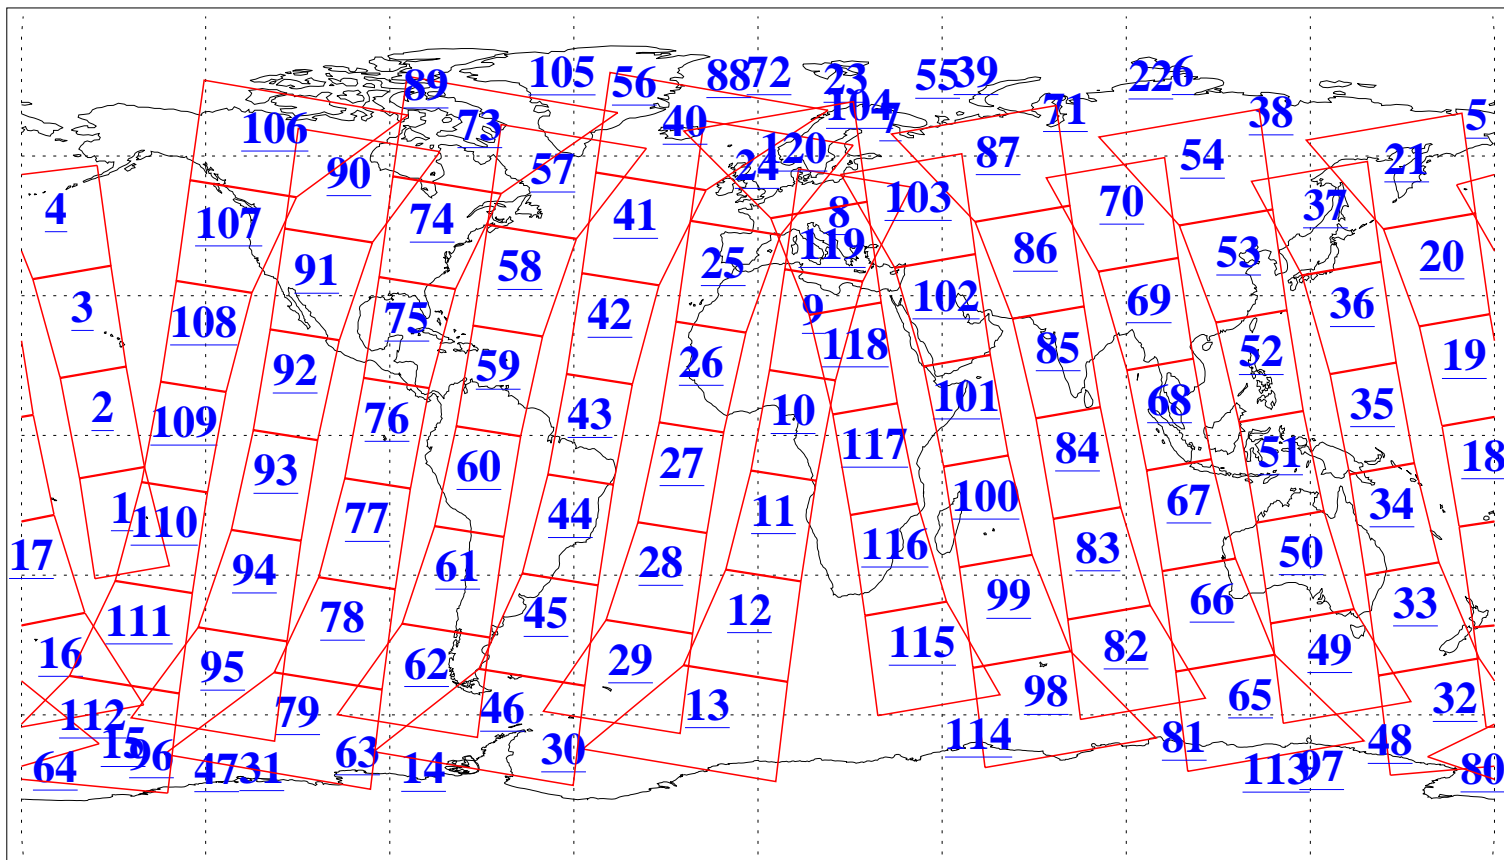

L1B Availability
AMSU Granules: 240
HSB Granules: 0
AIRS Granules: 240

10 Jan 2017
DoY 10
Aqua Day 5365
Granules: 1 to 120

Granules: 121 to 240

Legend: AMSU Available, HSB Available, AIRS Available

L1B Availability
AMSU Granules: 240
HSB Granules: 0
AIRS Granules: 240

10 Jan 2017
DoY 10
Aqua Day 5365
Ascending Granules

Descending Granules

Legend: AMSU Available, HSB Available, AIRS Available

L1B Availability
 AMSU Granules: 240
 HSB Granules: 0
 AIRS Granules: 240

10 Jan 2017
 DoY 10
 Aqua Day 5365

Northern Hemisphere Granules

Southern Hemisphere Granules

Legend: AMSU Available, HSB Available, AIRS Available