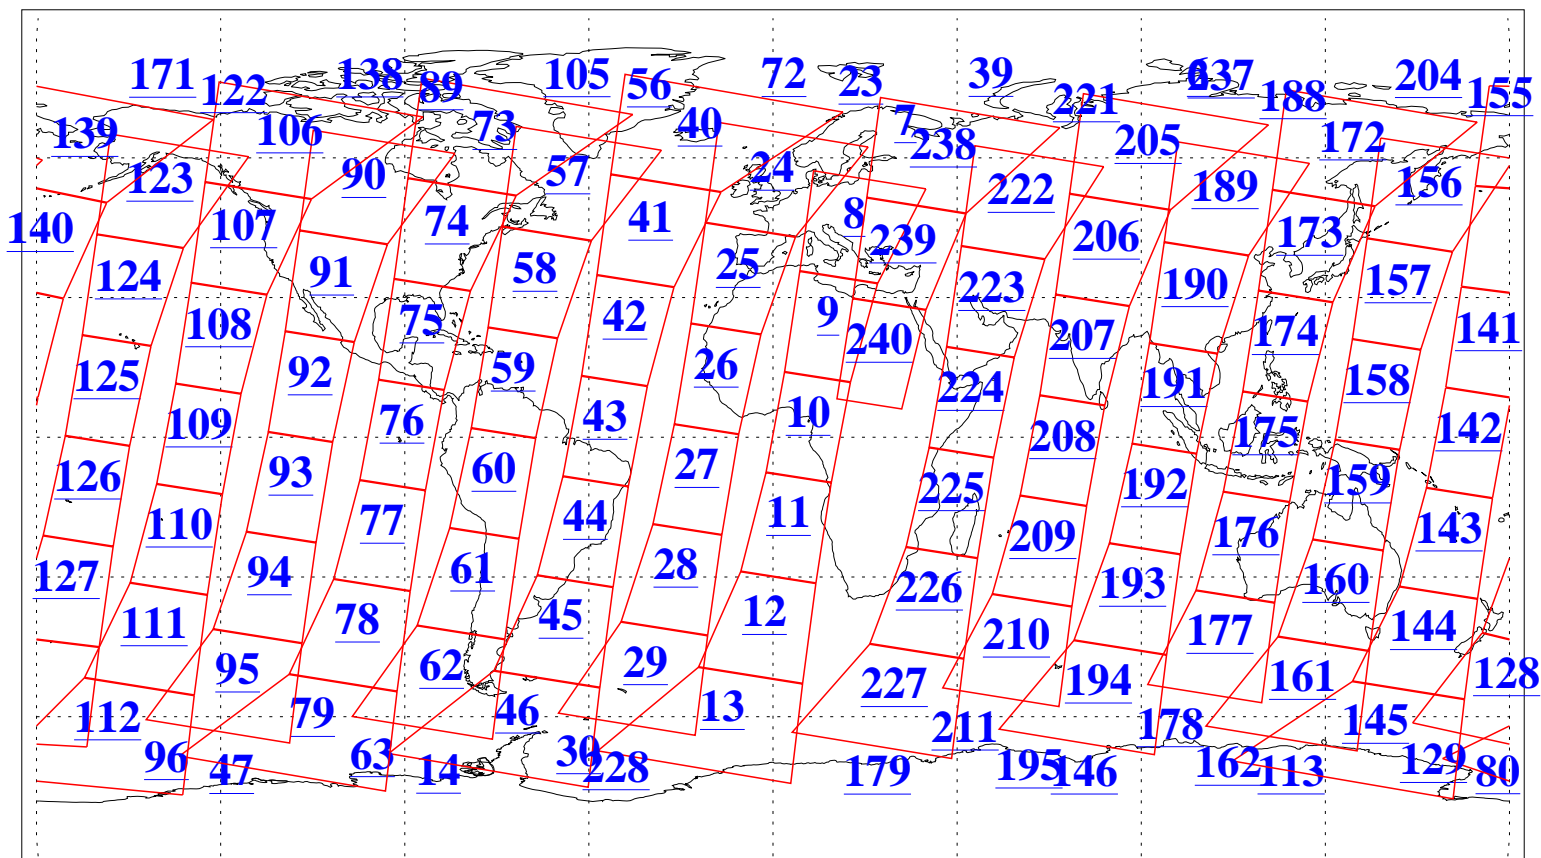

L1B Availability
AMSU Granules: 240
HSB Granules: 0
AIRS Granules: 240

10 Jan 2017
DoY 10
Aqua Day 5365
Granules: 1 to 120

Granules: 121 to 240

Legend: AMSU Available, HSB Available, AIRS Available

L1B Availability
AMSU Granules: 240
HSB Granules: 0
AIRS Granules: 240

10 Jan 2017
DoY 10
Aqua Day 5365
Ascending Granules

Descending Granules

Legend: AMSU Available, HSB Available, AIRS Available

L1B Availability
 AMSU Granules: 240
 HSB Granules: 0
 AIRS Granules: 240

10 Jan 2017
 DoY 10
 Aqua Day 5365

Northern Hemisphere Granules

Southern Hemisphere Granules

Legend: AMSU Available, HSB Available, AIRS Available