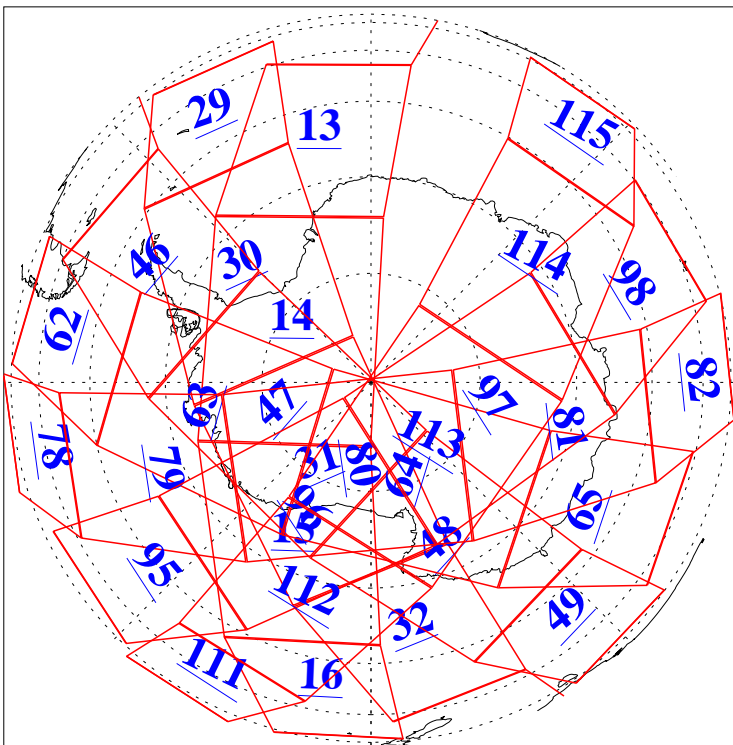

L1B Availability
AMSU Granules: 240
HSB Granules: 0
AIRS Granules: 240

10 Jan 2017
DoY 10
Aqua Day 5365
Granules: 1 to 120

Granules: 121 to 240

Legend: AMSU Available, HSB Available, AIRS Available

L1B Availability
AMSU Granules: 240
HSB Granules: 0
AIRS Granules: 240

10 Jan 2017
DoY 10
Aqua Day 5365
Ascending Granules

Descending Granules

Legend: AMSU Available, HSB Available, AIRS Available

L1B Availability
 AMSU Granules: 240
 HSB Granules: 0
 AIRS Granules: 240

10 Jan 2017
 DoY 10
 Aqua Day 5365

Northern Hemisphere Granules

Southern Hemisphere Granules

Legend: AMSU Available, HSB Available, AIRS Available