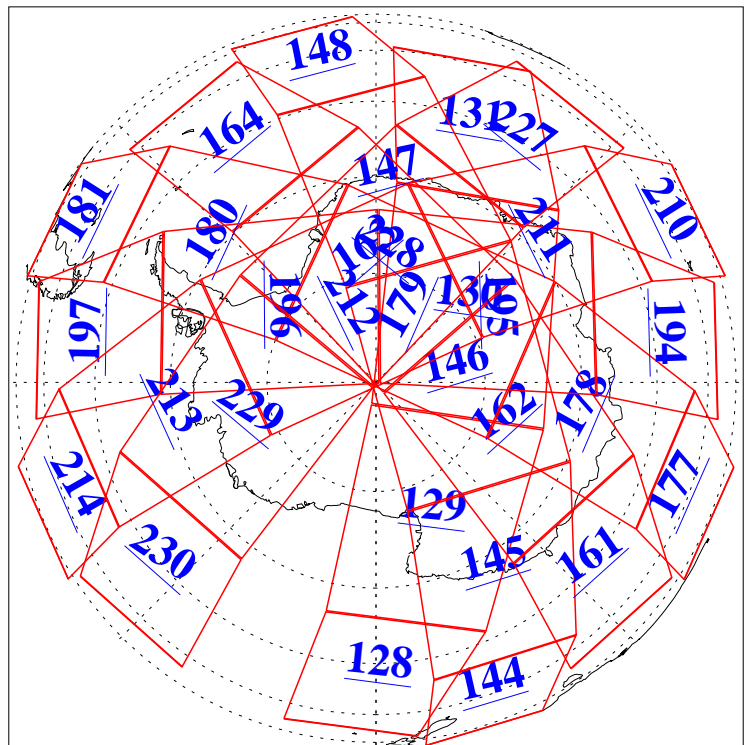

L1B Availability
AMSU Granules: 240
HSB Granules: 0
AIRS Granules: 240

10 Jan 2017
DoY 10
Aqua Day 5365
Granules: 1 to 120

Granules: 121 to 240

Legend: AMSU Available, HSB Available, AIRS Available

L1B Availability
AMSU Granules: 240
HSB Granules: 0
AIRS Granules: 240

10 Jan 2017
DoY 10
Aqua Day 5365
Ascending Granules

Descending Granules

Legend: AMSU Available, HSB Available, AIRS Available

L1B Availability
 AMSU Granules: 240
 HSB Granules: 0
 AIRS Granules: 240

10 Jan 2017
 DoY 10
 Aqua Day 5365

Northern Hemisphere Granules

Southern Hemisphere Granules

Legend: AMSU Available, HSB Available, AIRS Available