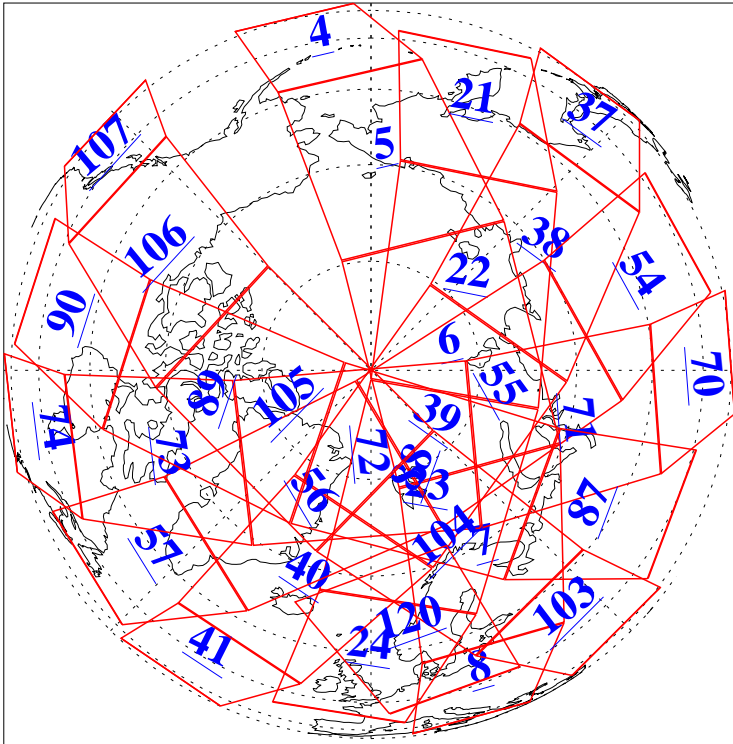

L1B Availability
AMSU Granules: 240
HSB Granules: 0
AIRS Granules: 240

10 Jan 2017
DoY 10
Aqua Day 5365
Granules: 1 to 120

Granules: 121 to 240

Legend: AMSU Available, HSB Available, AIRS Available

L1B Availability
AMSU Granules: 240
HSB Granules: 0
AIRS Granules: 240

10 Jan 2017
DoY 10
Aqua Day 5365
Ascending Granules

Descending Granules

Legend: AMSU Available, HSB Available, AIRS Available

L1B Availability
 AMSU Granules: 240
 HSB Granules: 0
 AIRS Granules: 240

10 Jan 2017
 DoY 10
 Aqua Day 5365

Northern Hemisphere Granules

Southern Hemisphere Granules

Legend: AMSU Available, HSB Available, AIRS Available