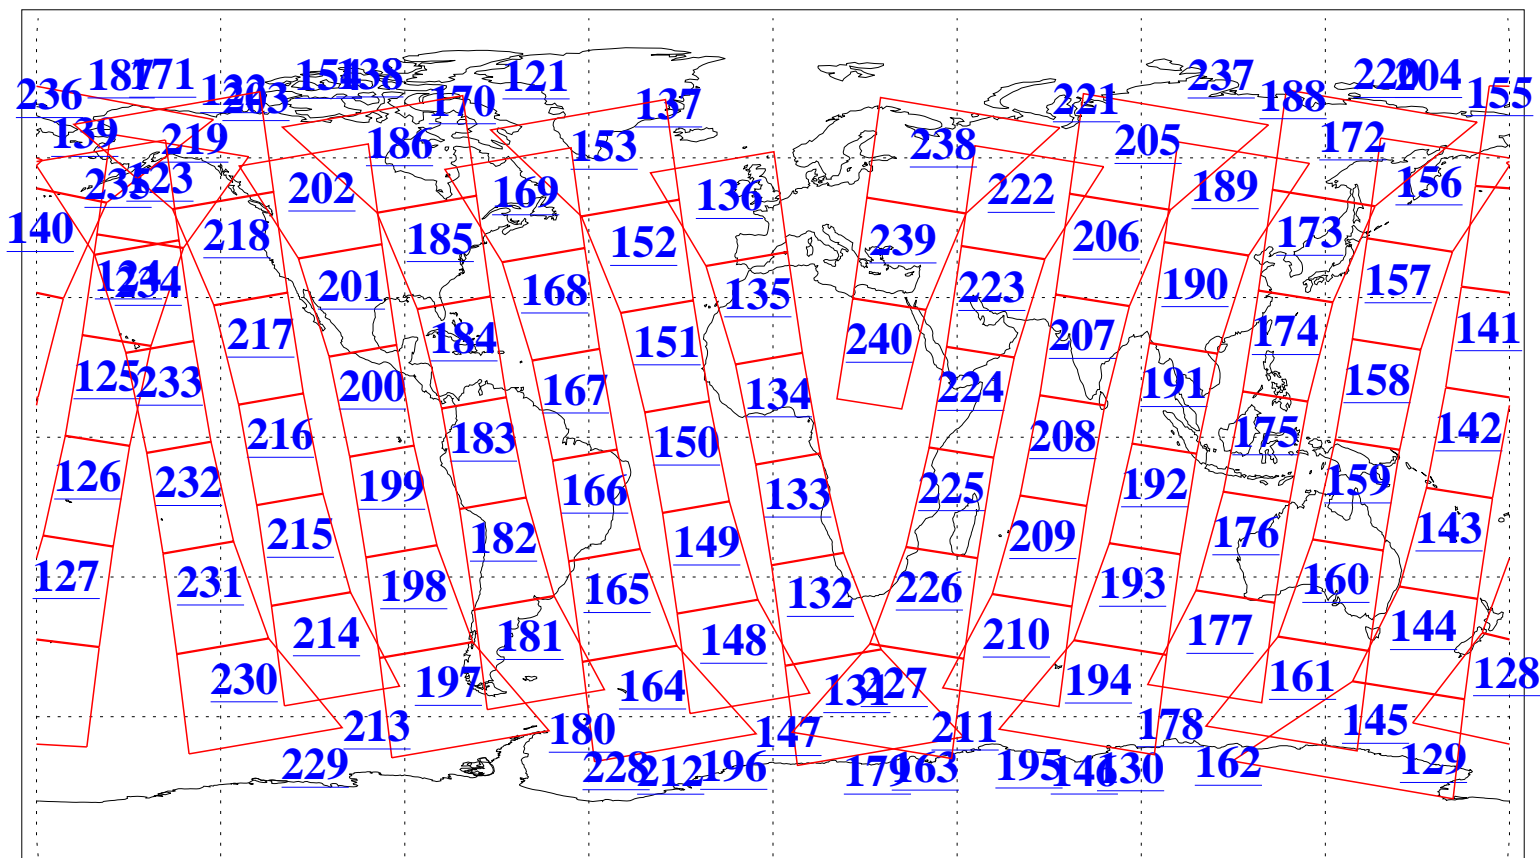

L1B Availability
AMSU Granules: 240
HSB Granules: 0
AIRS Granules: 240

10 Jan 2017
DoY 10
Aqua Day 5365
Granules: 1 to 120

Granules: 121 to 240

Legend: AMSU Available, HSB Available, AIRS Available

L1B Availability
AMSU Granules: 240
HSB Granules: 0
AIRS Granules: 240

10 Jan 2017
DoY 10
Aqua Day 5365
Ascending Granules

Descending Granules

Legend: AMSU Available, HSB Available, AIRS Available

L1B Availability
 AMSU Granules: 240
 HSB Granules: 0
 AIRS Granules: 240

10 Jan 2017
 DoY 10
 Aqua Day 5365

Northern Hemisphere Granules

Southern Hemisphere Granules

Legend: AMSU Available, HSB Available, AIRS Available