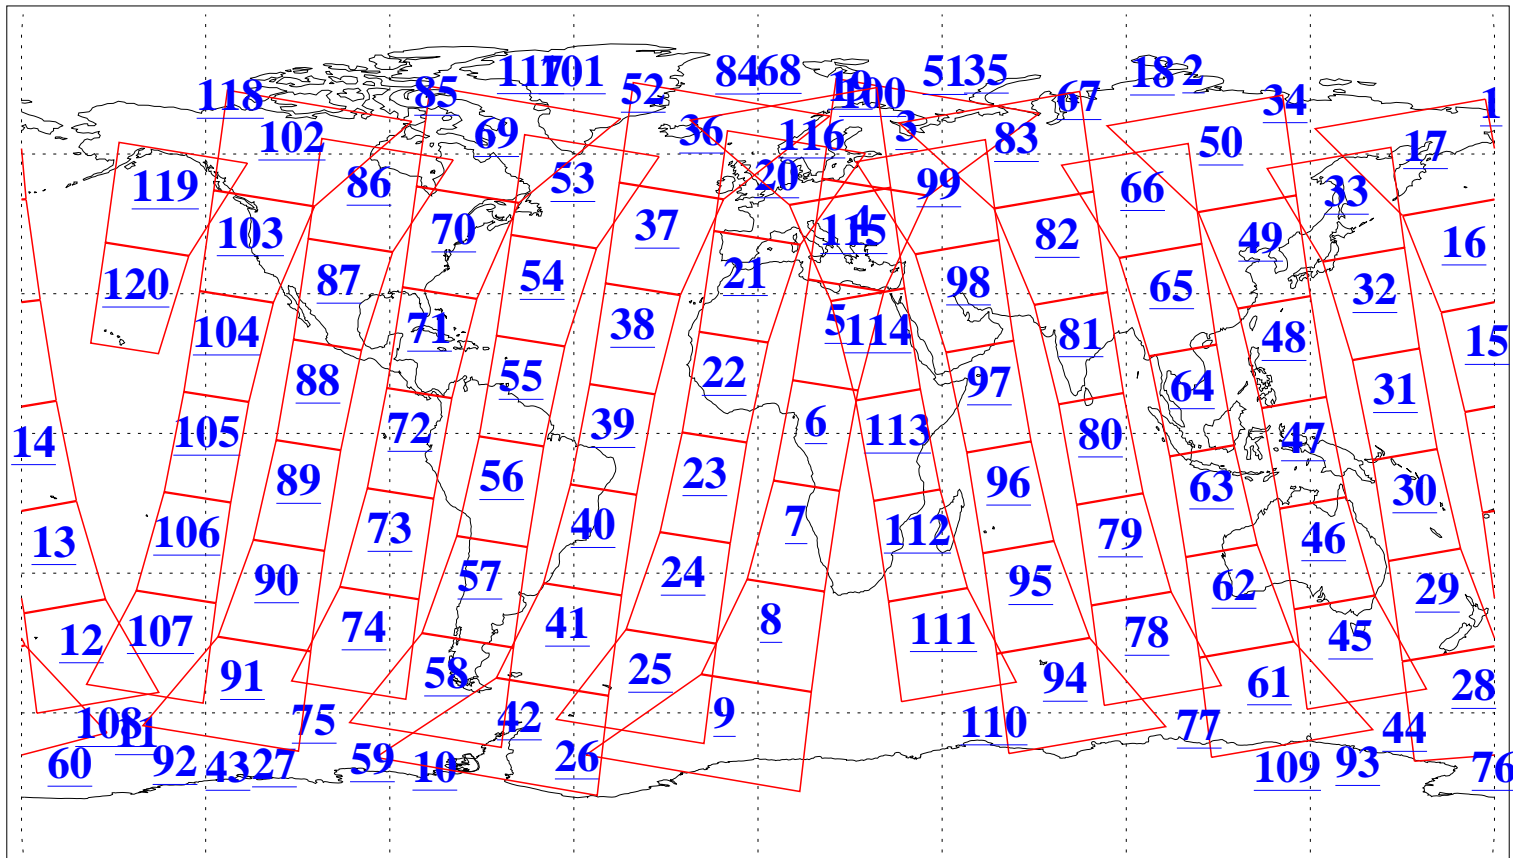

L1B Availability  
AMSU Granules: 240  
HSB Granules: 0  
AIRS Granules: 240

29 Dec 2016  
DoY 364  
Aqua Day 5353  
Granules: 1 to 120

Granules: 121 to 240

Legend: AMSU Available, HSB Available, AIRS Available

L1B Availability  
AMSU Granules: 240  
HSB Granules: 0  
AIRS Granules: 240

29 Dec 2016  
DoY 364  
Aqua Day 5353

Ascending Granules

Descending Granules

Legend: AMSU Available, HSB Available, AIRS Available