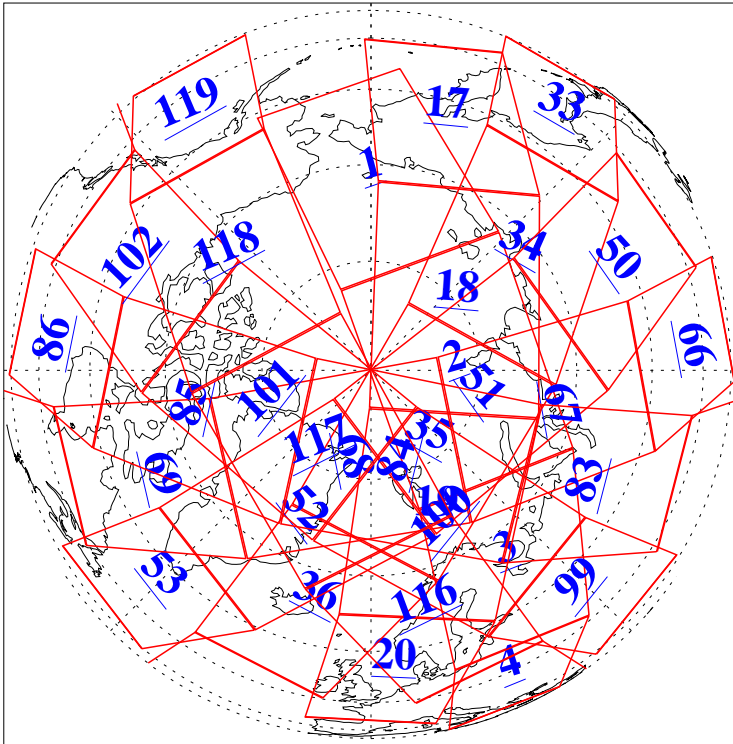

L1B Availability  
AMSU Granules: 240  
HSB Granules: 0  
AIRS Granules: 240

29 Dec 2016  
DoY 364  
Aqua Day 5353  
Granules: 1 to 120

Granules: 121 to 240

Legend: AMSU Available, HSB Available, AIRS Available

L1B Availability  
AMSU Granules: 240  
HSB Granules: 0  
AIRS Granules: 240

29 Dec 2016  
DoY 364  
Aqua Day 5353

Ascending Granules

Descending Granules

Legend: AMSU Available, HSB Available, AIRS Available

### Northern Hemisphere Granules