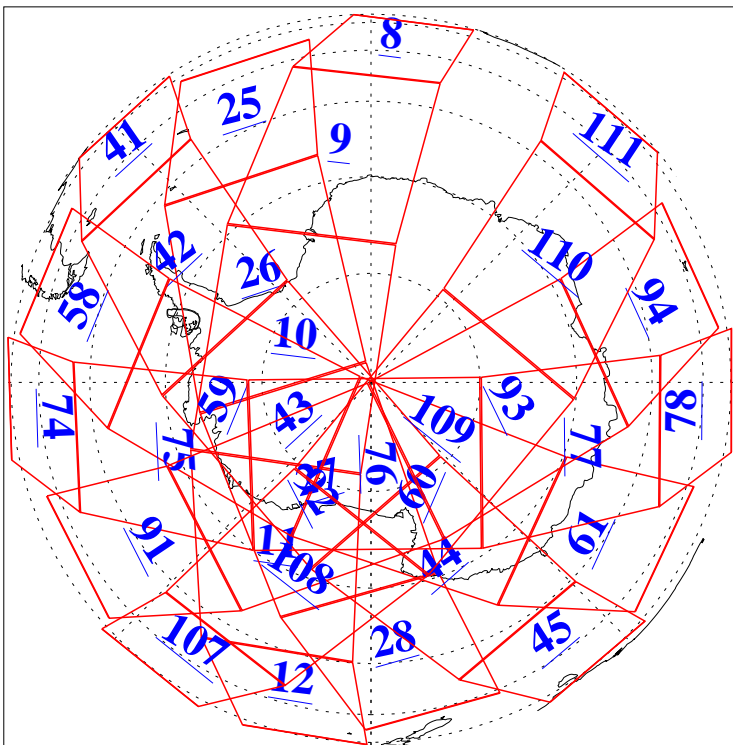

Legend: AMSU Available, HSB Available, AIRS Available