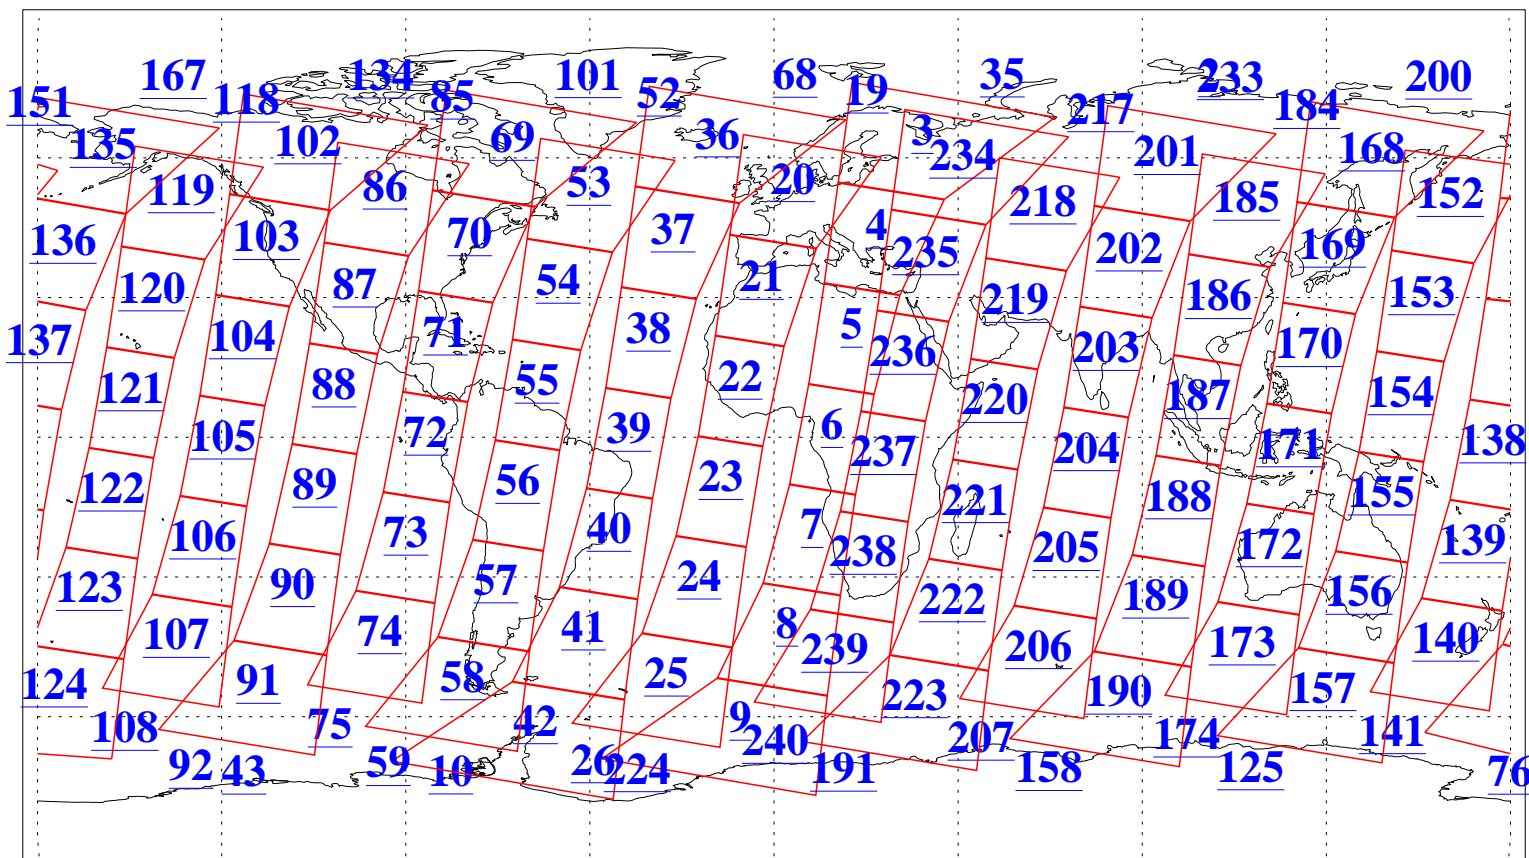

L1B Availability  
AMSU Granules: 240  
HSB Granules: 0  
AIRS Granules: 240

29 Dec 2016  
DoY 364  
Aqua Day 5353  
Granules: 1 to 120

Granules: 121 to 240

Legend: AMSU Available, HSB Available, AIRS Available

L1B Availability  
AMSU Granules: 240  
HSB Granules: 0  
AIRS Granules: 240

29 Dec 2016  
DoY 364  
Aqua Day 5353

Ascending Granules

Descending Granules

Legend: AMSU Available, HSB Available, AIRS Available