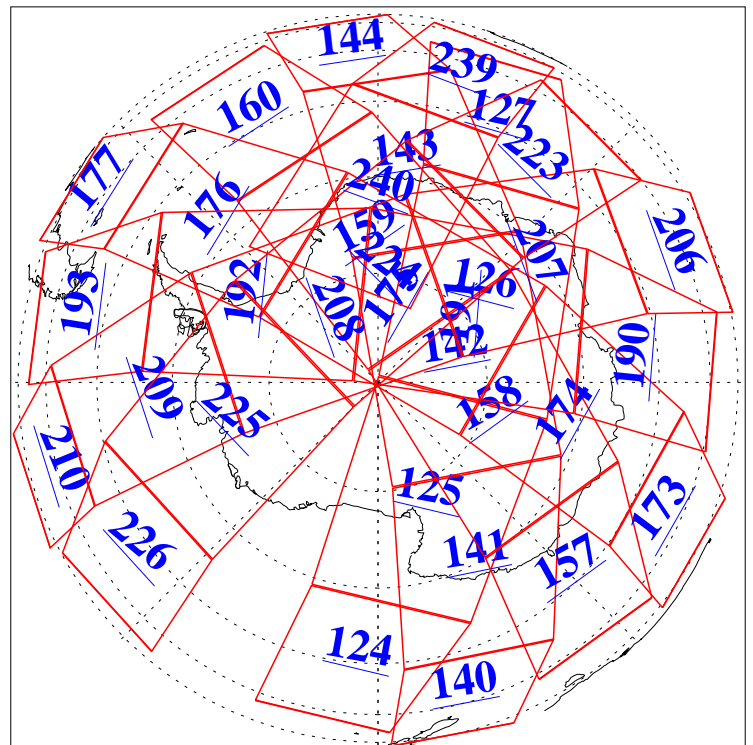

Legend: AMSU Available, HSB Available, AIRS Available