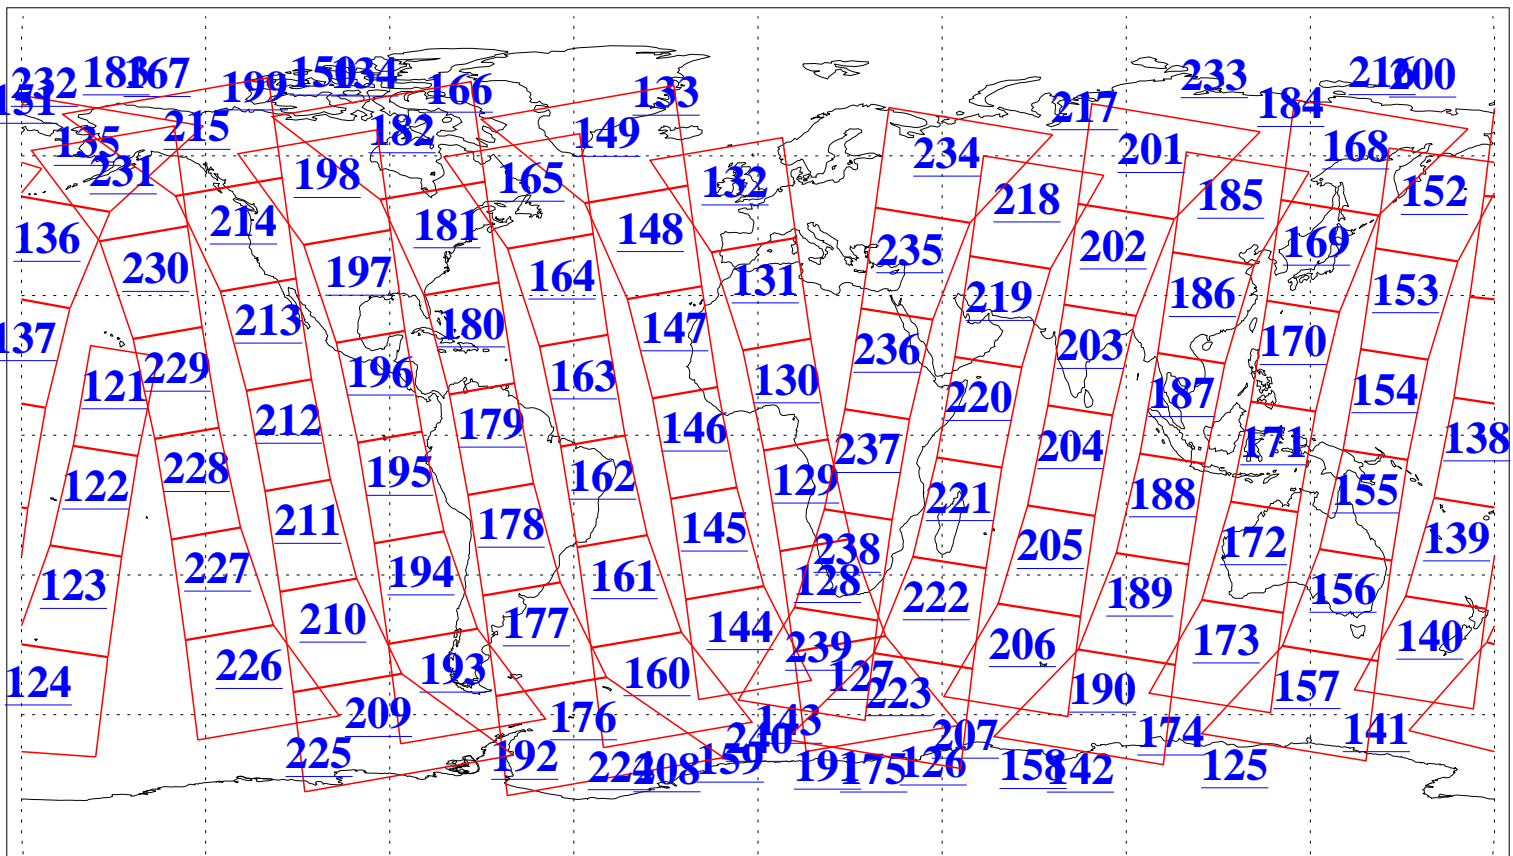

L1B Availability  
AMSU Granules: 240  
HSB Granules: 0  
AIRS Granules: 240

29 Dec 2016  
DoY 364  
Aqua Day 5353  
Granules: 1 to 120

Granules: 121 to 240

Legend: AMSU Available, HSB Available, AIRS Available

L1B Availability  
AMSU Granules: 240  
HSB Granules: 0  
AIRS Granules: 240

29 Dec 2016  
DoY 364  
Aqua Day 5353

Ascending Granules

Descending Granules

Legend: AMSU Available, HSB Available, AIRS Available