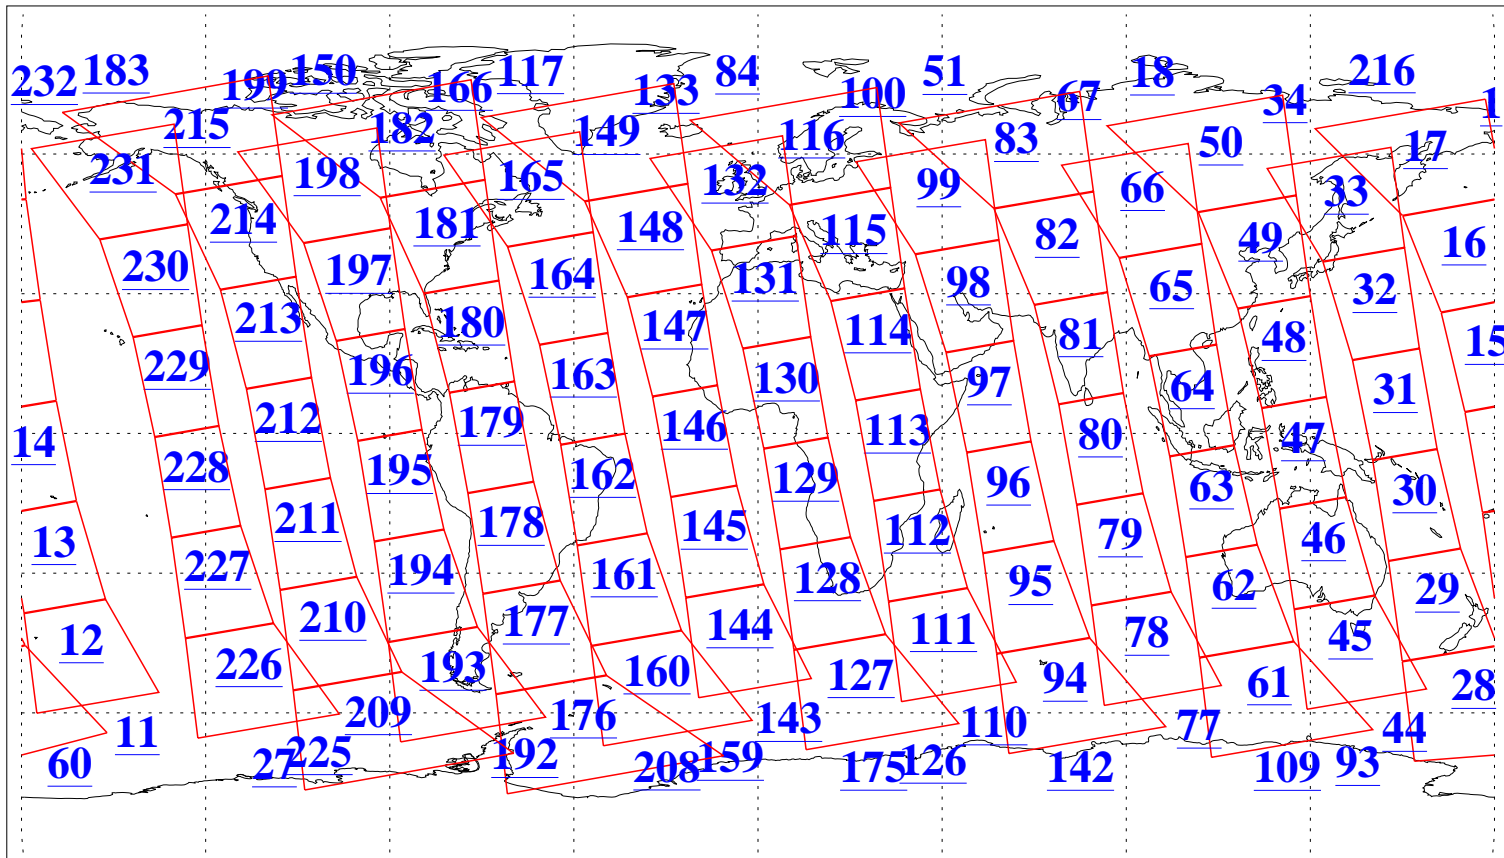

L1B Availability  
AMSU Granules: 240  
HSB Granules: 0  
AIRS Granules: 240

29 Dec 2016  
DoY 364  
Aqua Day 5353  
Granules: 1 to 120

Granules: 121 to 240

Legend: AMSU Available, HSB Available, AIRS Available

L1B Availability  
AMSU Granules: 240  
HSB Granules: 0  
AIRS Granules: 240

29 Dec 2016  
DoY 364  
Aqua Day 5353

Ascending Granules

Descending Granules

Legend: AMSU Available, HSB Available, AIRS Available