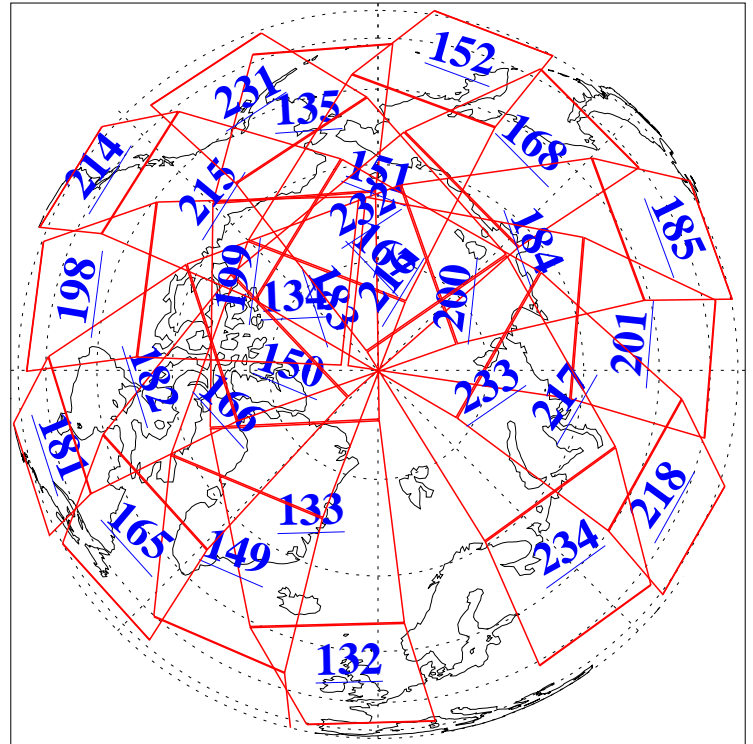

L1B Availability  
AMSU Granules: 240  
HSB Granules: 0  
AIRS Granules: 240

29 Dec 2016  
DoY 364  
Aqua Day 5353  
Granules: 1 to 120

Granules: 121 to 240

Legend: AMSU Available, HSB Available, AIRS Available

L1B Availability  
AMSU Granules: 240  
HSB Granules: 0  
AIRS Granules: 240

29 Dec 2016  
DoY 364  
Aqua Day 5353

Ascending Granules

Descending Granules

Legend: AMSU Available, HSB Available, AIRS Available

### Northern Hemisphere Granules