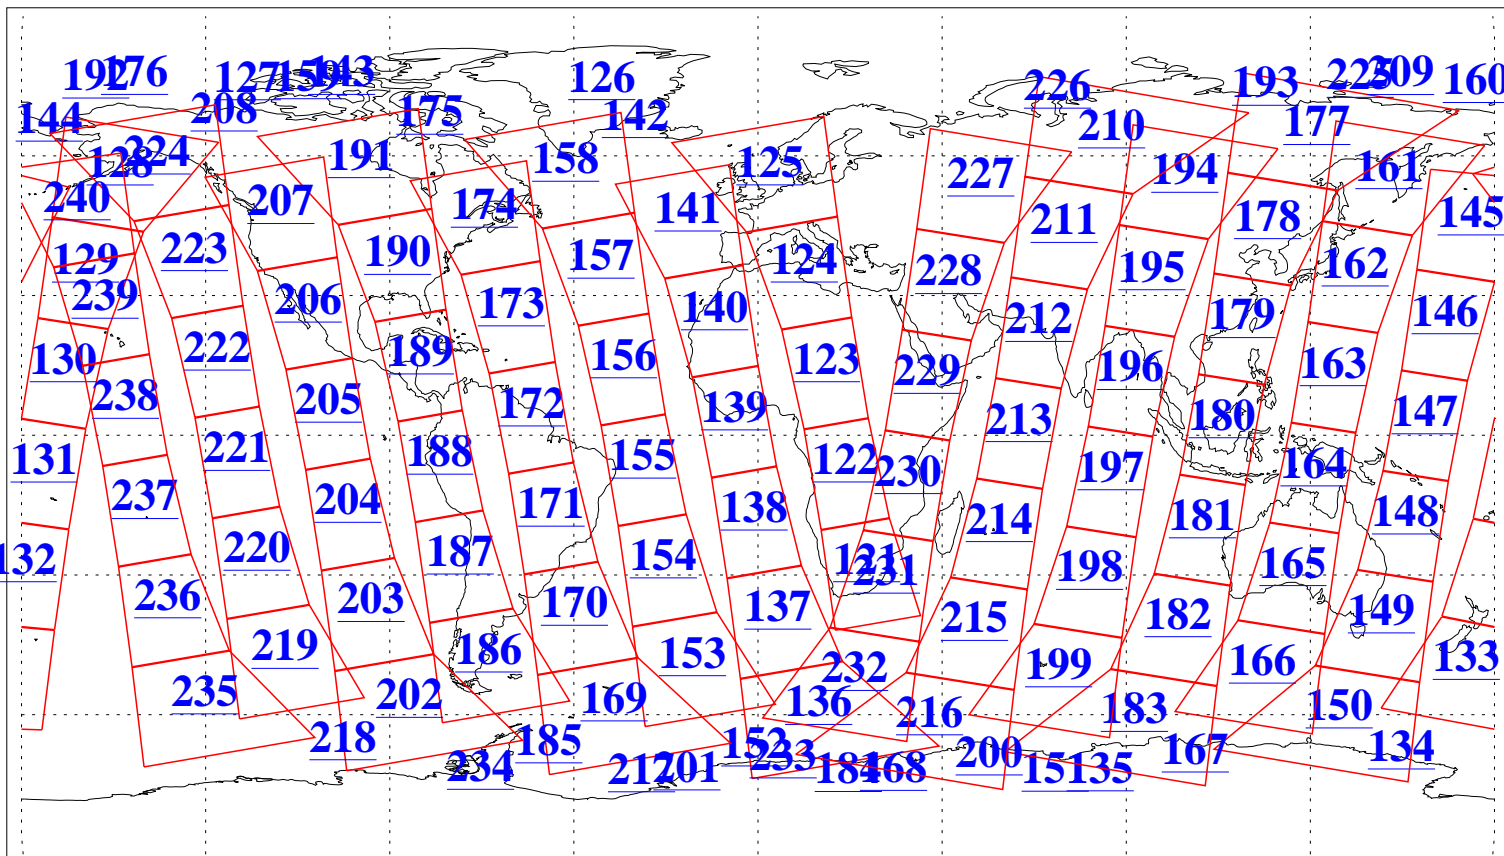

L1B Availability
AMSU Granules: 240
HSB Granules: 0
AIRS Granules: 240

28 Dec 2016
DoY 363
Aqua Day 5352
Granules: 1 to 120

Granules: 121 to 240

Legend: AMSU Available, HSB Available, AIRS Available

L1B Availability
AMSU Granules: 240
HSB Granules: 0
AIRS Granules: 240

28 Dec 2016
DoY 363
Aqua Day 5352

Ascending Granules

Descending Granules

Legend: AMSU Available, HSB Available, AIRS Available

L1B Availability
 AMSU Granules: 240
 HSB Granules: 0
 AIRS Granules: 240

28 Dec 2016
 DoY 363
 Aqua Day 5352

Northern Hemisphere Granules

Southern Hemisphere Granules

Legend: AMSU Available, HSB Available, AIRS Available