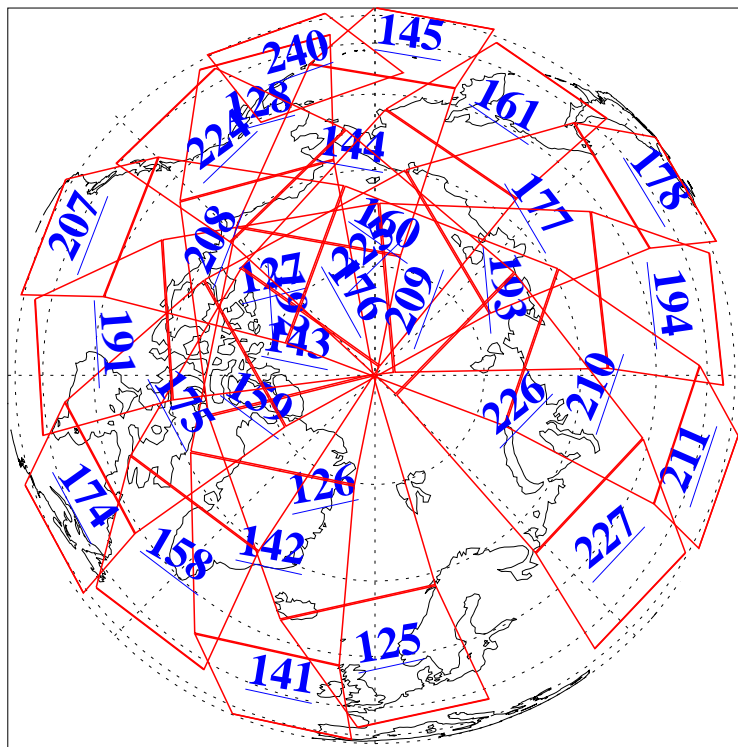

L1B Availability
AMSU Granules: 240
HSB Granules: 0
AIRS Granules: 240

28 Dec 2016
DoY 363
Aqua Day 5352
Granules: 1 to 120

Granules: 121 to 240

Legend: AMSU Available, HSB Available, AIRS Available

L1B Availability
AMSU Granules: 240
HSB Granules: 0
AIRS Granules: 240

28 Dec 2016
DoY 363
Aqua Day 5352

Ascending Granules

Descending Granules

Legend: AMSU Available, HSB Available, AIRS Available

L1B Availability
 AMSU Granules: 240
 HSB Granules: 0
 AIRS Granules: 240

28 Dec 2016
 DoY 363
 Aqua Day 5352

Northern Hemisphere Granules

Southern Hemisphere Granules

Legend: AMSU Available, HSB Available, AIRS Available