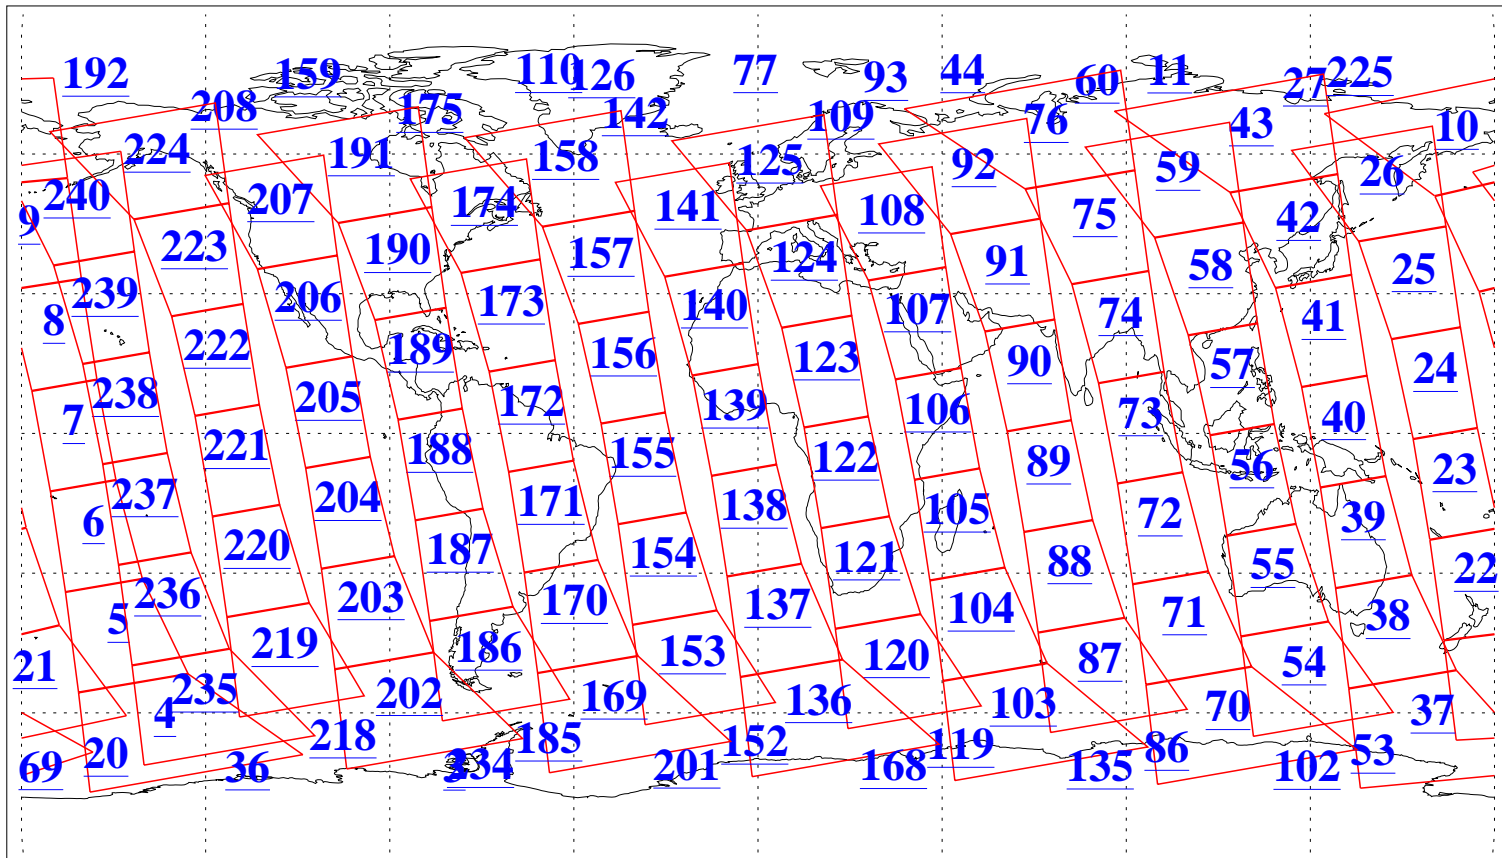

L1B Availability
AMSU Granules: 240
HSB Granules: 0
AIRS Granules: 240

28 Dec 2016
DoY 363
Aqua Day 5352
Granules: 1 to 120

Granules: 121 to 240

Legend: AMSU Available, HSB Available, AIRS Available

L1B Availability
AMSU Granules: 240
HSB Granules: 0
AIRS Granules: 240

28 Dec 2016
DoY 363
Aqua Day 5352

Ascending Granules

Descending Granules

Legend: AMSU Available, HSB Available, AIRS Available

L1B Availability
 AMSU Granules: 240
 HSB Granules: 0
 AIRS Granules: 240

28 Dec 2016
 DoY 363
 Aqua Day 5352

Northern Hemisphere Granules

Southern Hemisphere Granules

Legend: AMSU Available, HSB Available, AIRS Available