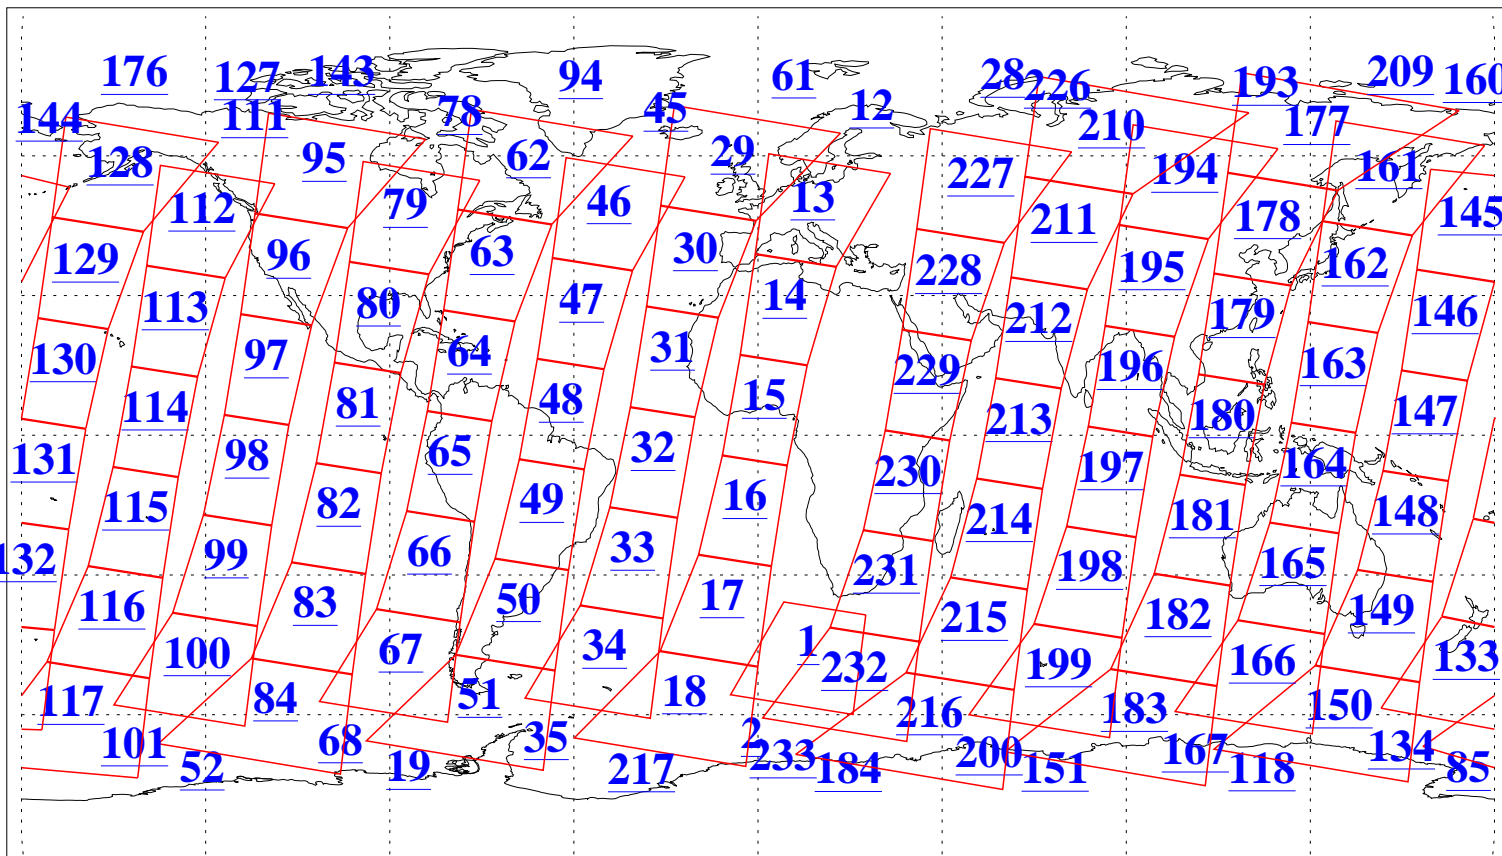

L1B Availability
AMSU Granules: 240
HSB Granules: 0
AIRS Granules: 240

28 Dec 2016
DoY 363
Aqua Day 5352
Granules: 1 to 120

Granules: 121 to 240

Legend: AMSU Available, HSB Available, AIRS Available

L1B Availability
AMSU Granules: 240
HSB Granules: 0
AIRS Granules: 240

28 Dec 2016
DoY 363
Aqua Day 5352

Ascending Granules

Descending Granules

Legend: AMSU Available, HSB Available, AIRS Available

L1B Availability
 AMSU Granules: 240
 HSB Granules: 0
 AIRS Granules: 240

28 Dec 2016
 DoY 363
 Aqua Day 5352

Northern Hemisphere Granules

Southern Hemisphere Granules

Legend: AMSU Available, HSB Available, AIRS Available