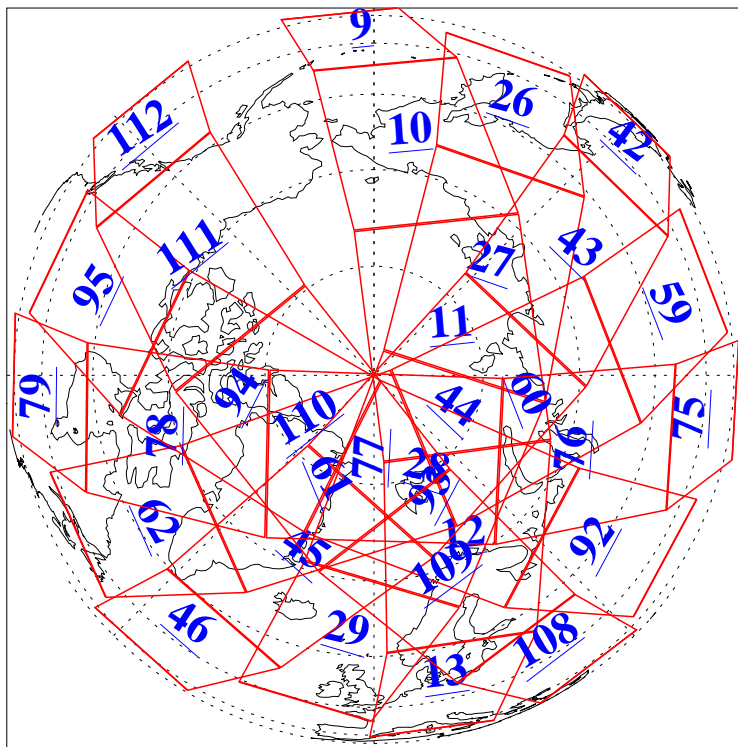

L1B Availability
AMSU Granules: 240
HSB Granules: 0
AIRS Granules: 240

28 Dec 2016
DoY 363
Aqua Day 5352
Granules: 1 to 120

Granules: 121 to 240

Legend: AMSU Available, HSB Available, AIRS Available

L1B Availability
AMSU Granules: 240
HSB Granules: 0
AIRS Granules: 240

28 Dec 2016
DoY 363
Aqua Day 5352

Ascending Granules

Descending Granules

Legend: AMSU Available, HSB Available, AIRS Available

L1B Availability
 AMSU Granules: 240
 HSB Granules: 0
 AIRS Granules: 240

28 Dec 2016
 DoY 363
 Aqua Day 5352

Northern Hemisphere Granules

Southern Hemisphere Granules

Legend: AMSU Available, HSB Available, AIRS Available