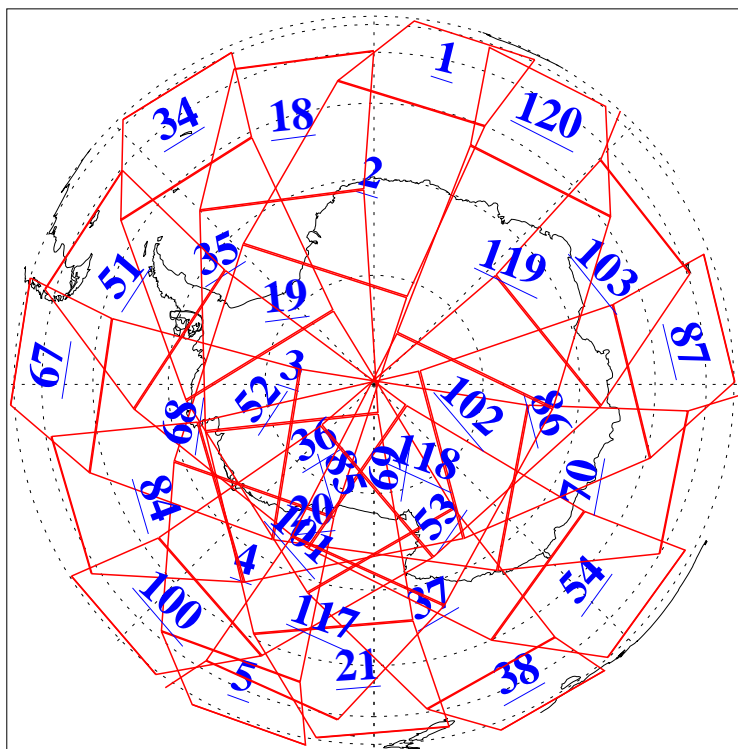

L1B Availability
AMSU Granules: 240
HSB Granules: 0
AIRS Granules: 240

28 Dec 2016
DoY 363
Aqua Day 5352
Granules: 1 to 120

Granules: 121 to 240

Legend: AMSU Available, HSB Available, AIRS Available

L1B Availability
AMSU Granules: 240
HSB Granules: 0
AIRS Granules: 240

28 Dec 2016
DoY 363
Aqua Day 5352

Ascending Granules

Descending Granules

Legend: AMSU Available, HSB Available, AIRS Available

L1B Availability
 AMSU Granules: 240
 HSB Granules: 0
 AIRS Granules: 240

28 Dec 2016
 DoY 363
 Aqua Day 5352

Northern Hemisphere Granules

Southern Hemisphere Granules

Legend: AMSU Available, HSB Available, AIRS Available