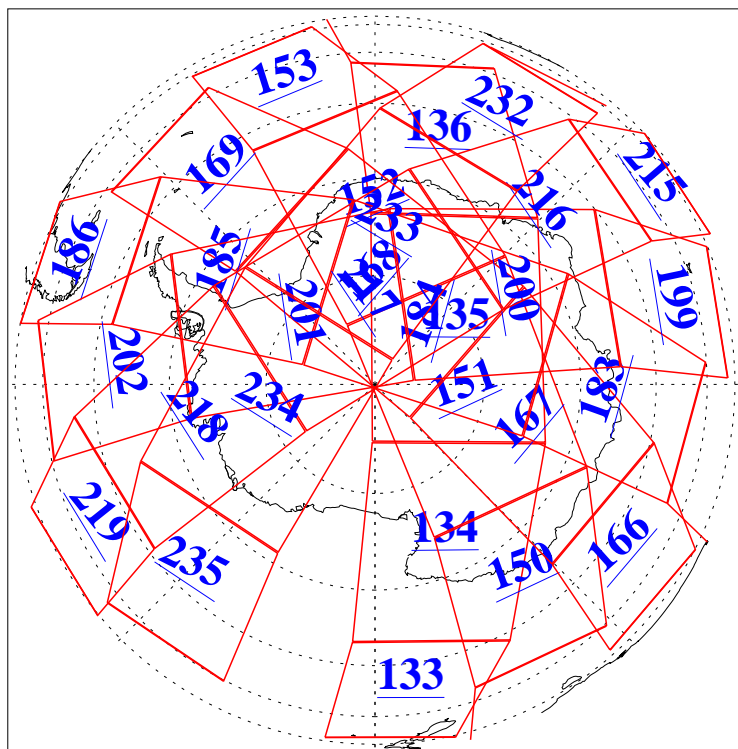

L1B Availability
AMSU Granules: 240
HSB Granules: 0
AIRS Granules: 240

28 Dec 2016
DoY 363
Aqua Day 5352
Granules: 1 to 120

Granules: 121 to 240

Legend: AMSU Available, HSB Available, AIRS Available

L1B Availability
AMSU Granules: 240
HSB Granules: 0
AIRS Granules: 240

28 Dec 2016
DoY 363
Aqua Day 5352

Ascending Granules

Descending Granules

Legend: AMSU Available, HSB Available, AIRS Available

L1B Availability
 AMSU Granules: 240
 HSB Granules: 0
 AIRS Granules: 240

28 Dec 2016
 DoY 363
 Aqua Day 5352

Northern Hemisphere Granules

Southern Hemisphere Granules

Legend: AMSU Available, HSB Available, AIRS Available