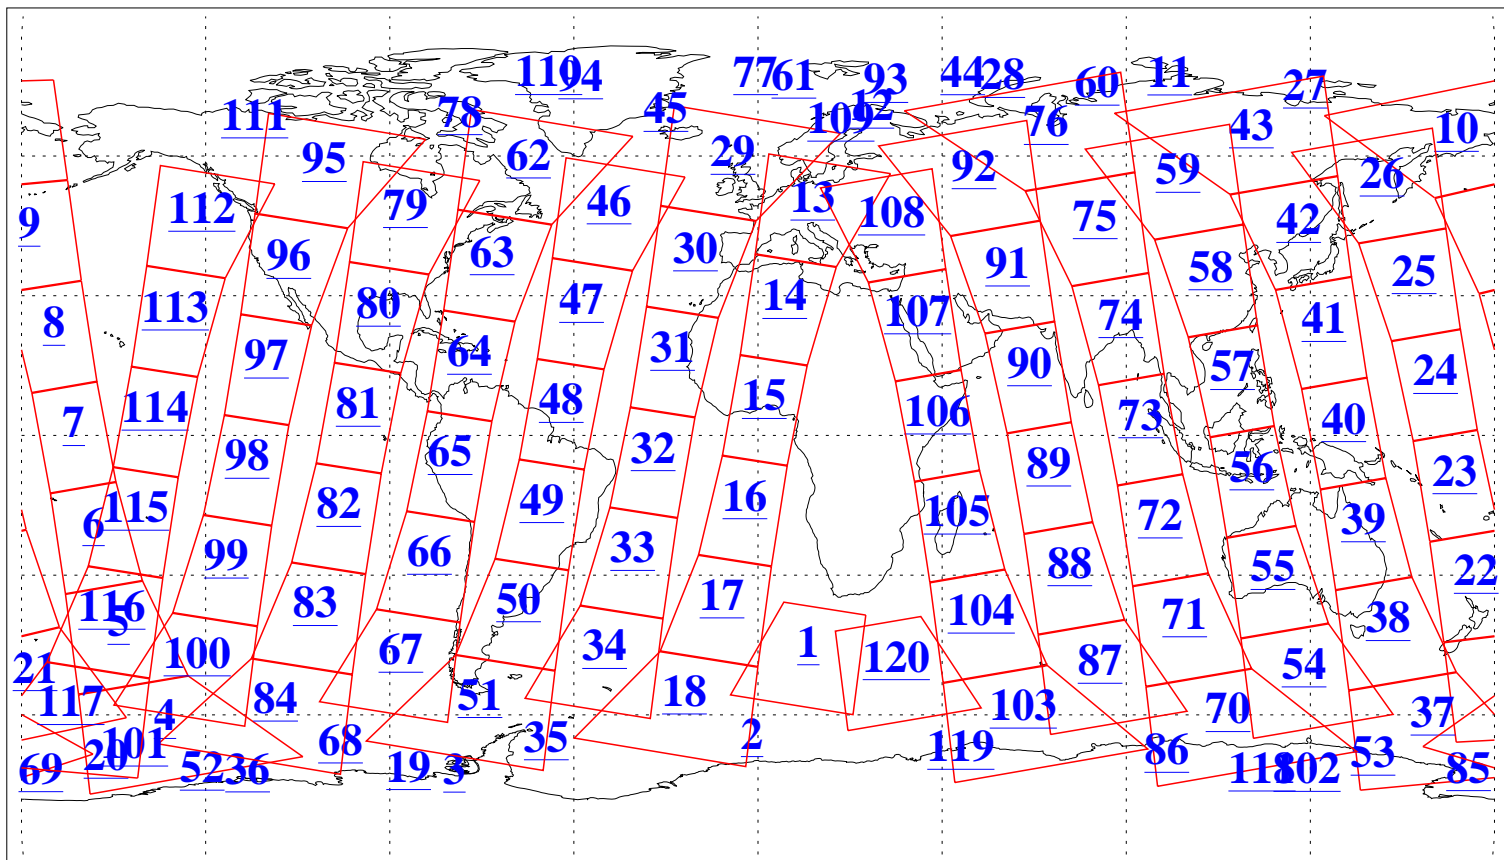

L1B Availability
AMSU Granules: 240
HSB Granules: 0
AIRS Granules: 240

28 Dec 2016
DoY 363
Aqua Day 5352
Granules: 1 to 120

Granules: 121 to 240

Legend: AMSU Available, HSB Available, AIRS Available

L1B Availability
AMSU Granules: 240
HSB Granules: 0
AIRS Granules: 240

28 Dec 2016
DoY 363
Aqua Day 5352

Ascending Granules

Descending Granules

Legend: AMSU Available, HSB Available, AIRS Available

L1B Availability
 AMSU Granules: 240
 HSB Granules: 0
 AIRS Granules: 240

28 Dec 2016
 DoY 363
 Aqua Day 5352

Northern Hemisphere Granules

Southern Hemisphere Granules

Legend: AMSU Available, HSB Available, AIRS Available