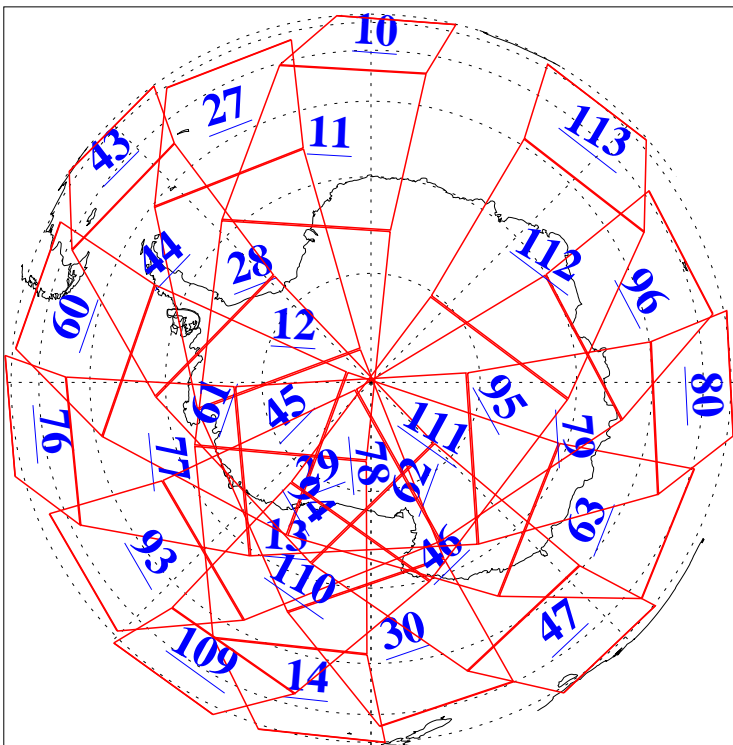

L1B Availability  
AMSU Granules: 240  
HSB Granules: 0  
AIRS Granules: 240

27 Dec 2016  
DoY 362  
Aqua Day 5351  
Granules: 1 to 120

Granules: 121 to 240

Legend: AMSU Available, HSB Available, AIRS Available

L1B Availability  
AMSU Granules: 240  
HSB Granules: 0  
AIRS Granules: 240

27 Dec 2016  
DoY 362  
Aqua Day 5351  
Ascending Granules

Descending Granules

Legend: AMSU Available, HSB Available, AIRS Available

L1B Availability  
 AMSU Granules: 240  
 HSB Granules: 0  
 AIRS Granules: 240

27 Dec 2016  
 DoY 362  
 Aqua Day 5351

Northern Hemisphere Granules

Southern Hemisphere Granules

Legend: AMSU Available, HSB Available, AIRS Available