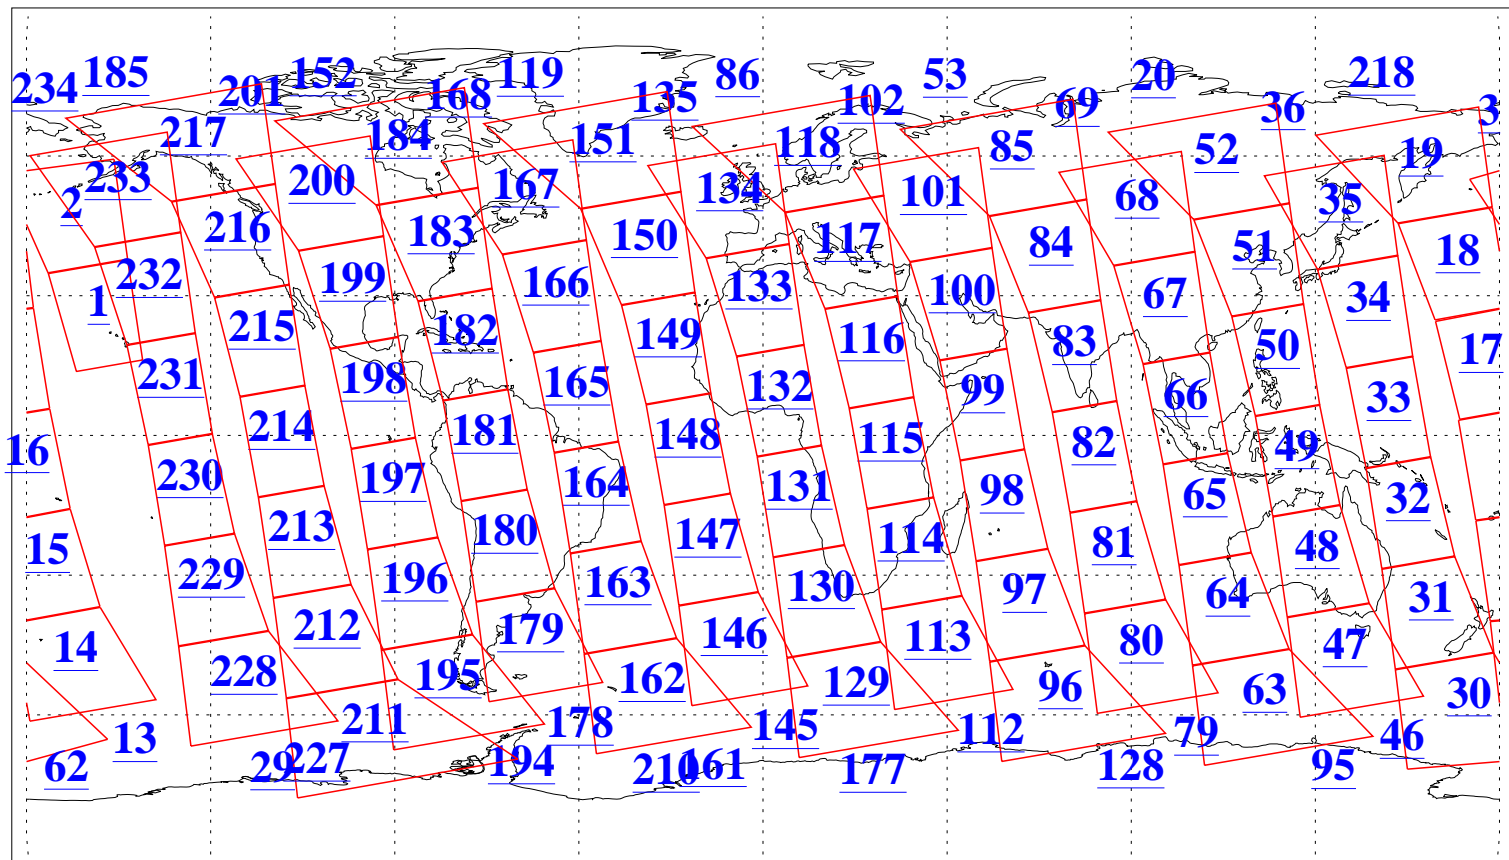

L1B Availability  
AMSU Granules: 240  
HSB Granules: 0  
AIRS Granules: 240

27 Dec 2016  
DoY 362  
Aqua Day 5351  
Granules: 1 to 120

Granules: 121 to 240

Legend: AMSU Available, HSB Available, AIRS Available

L1B Availability  
AMSU Granules: 240  
HSB Granules: 0  
AIRS Granules: 240

27 Dec 2016  
DoY 362  
Aqua Day 5351  
Ascending Granules

Descending Granules

Legend: AMSU Available, HSB Available, AIRS Available

L1B Availability  
 AMSU Granules: 240  
 HSB Granules: 0  
 AIRS Granules: 240

27 Dec 2016  
 DoY 362  
 Aqua Day 5351

Northern Hemisphere Granules

Southern Hemisphere Granules

Legend: AMSU Available, HSB Available, AIRS Available