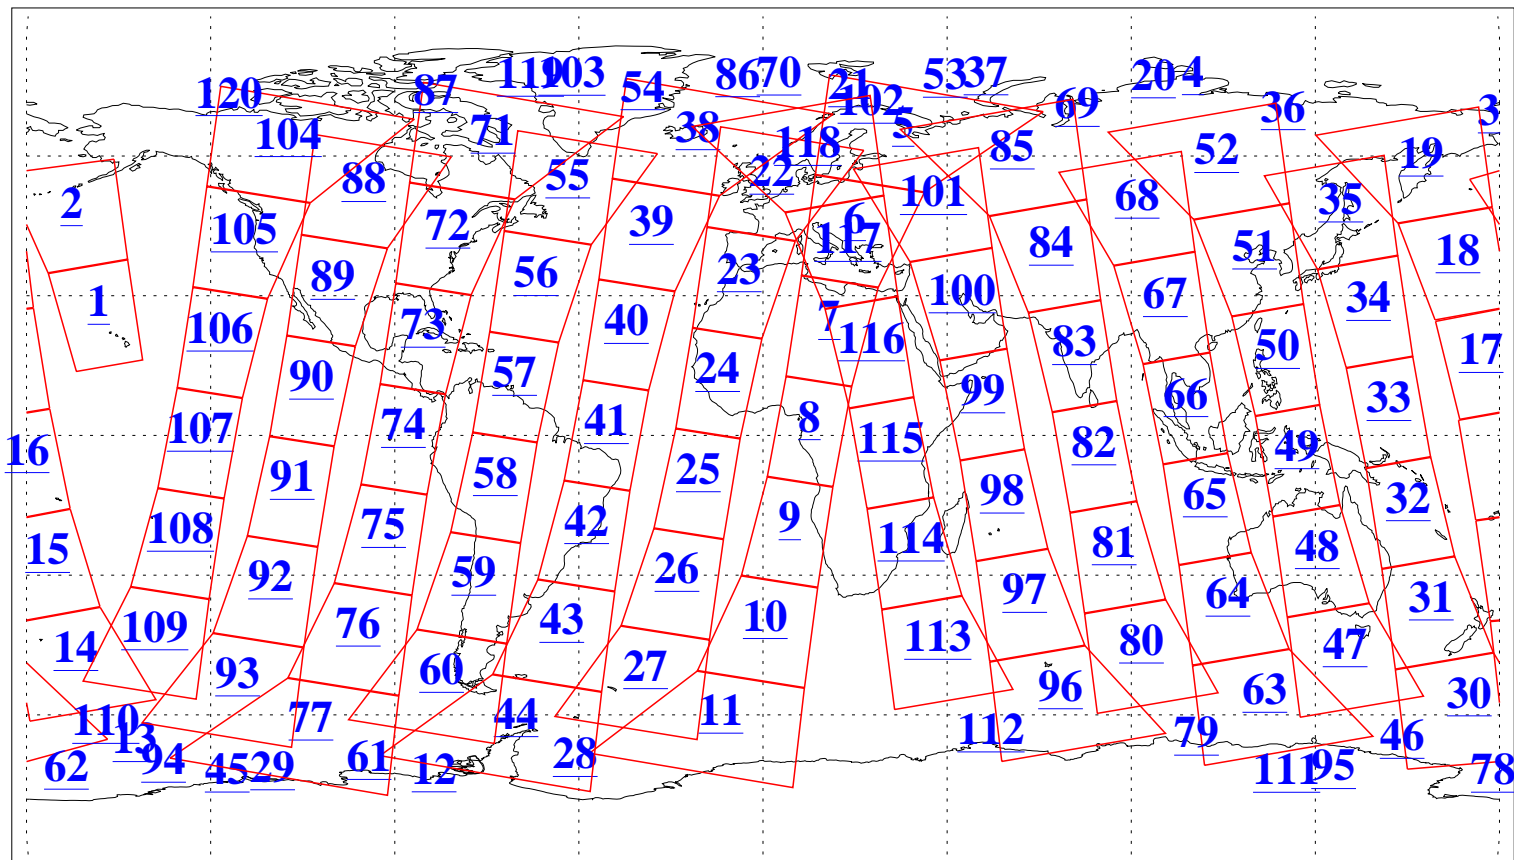

L1B Availability  
AMSU Granules: 240  
HSB Granules: 0  
AIRS Granules: 240

27 Dec 2016  
DoY 362  
Aqua Day 5351  
Granules: 1 to 120

Granules: 121 to 240

Legend: AMSU Available, HSB Available, AIRS Available

L1B Availability  
AMSU Granules: 240  
HSB Granules: 0  
AIRS Granules: 240

27 Dec 2016  
DoY 362  
Aqua Day 5351  
Ascending Granules

Descending Granules

Legend: AMSU Available, HSB Available, AIRS Available

L1B Availability  
 AMSU Granules: 240  
 HSB Granules: 0  
 AIRS Granules: 240

27 Dec 2016  
 DoY 362  
 Aqua Day 5351

Northern Hemisphere Granules

Southern Hemisphere Granules

Legend: AMSU Available, HSB Available, AIRS Available