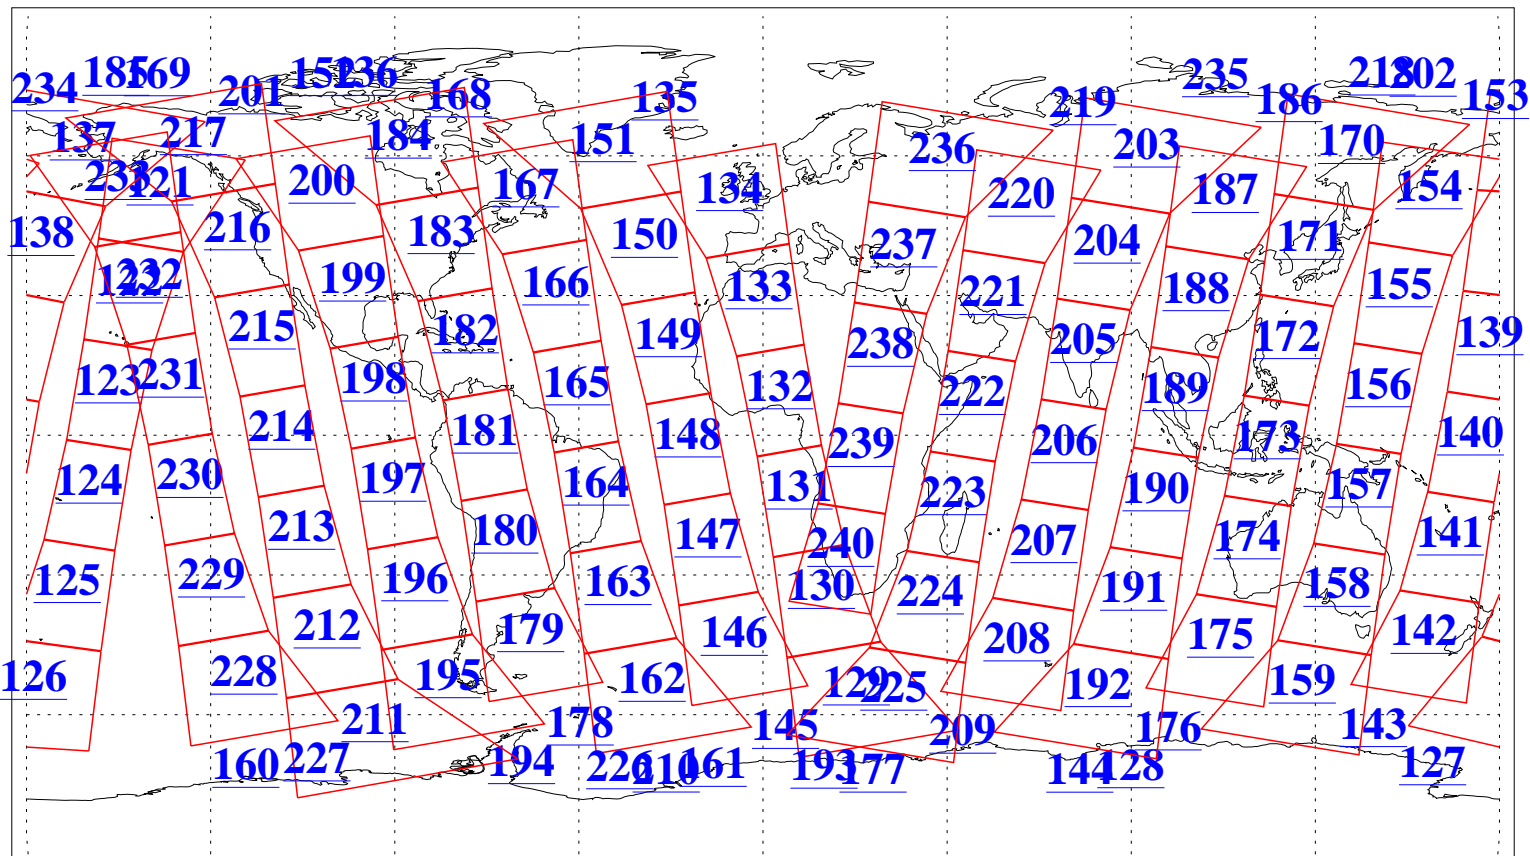

L1B Availability  
AMSU Granules: 240  
HSB Granules: 0  
AIRS Granules: 240

27 Dec 2016  
DoY 362  
Aqua Day 5351  
Granules: 1 to 120

Granules: 121 to 240

Legend: AMSU Available, HSB Available, AIRS Available

L1B Availability  
AMSU Granules: 240  
HSB Granules: 0  
AIRS Granules: 240

27 Dec 2016  
DoY 362  
Aqua Day 5351  
Ascending Granules

Descending Granules

Legend: AMSU Available, HSB Available, AIRS Available