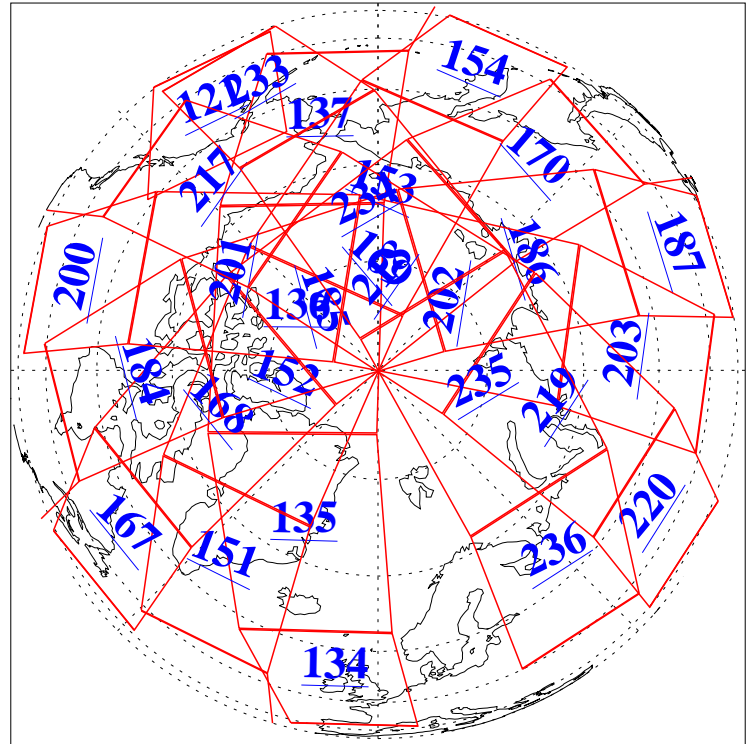

L1B Availability  
AMSU Granules: 240  
HSB Granules: 0  
AIRS Granules: 240

27 Dec 2016  
DoY 362  
Aqua Day 5351  
Ascending Granules

Descending Granules

Legend: AMSU Available, HSB Available, AIRS Available

L1B Availability  
 AMSU Granules: 240  
 HSB Granules: 0  
 AIRS Granules: 240

27 Dec 2016  
 DoY 362  
 Aqua Day 5351

Northern Hemisphere Granules

Southern Hemisphere Granules

Legend: AMSU Available, HSB Available, AIRS Available