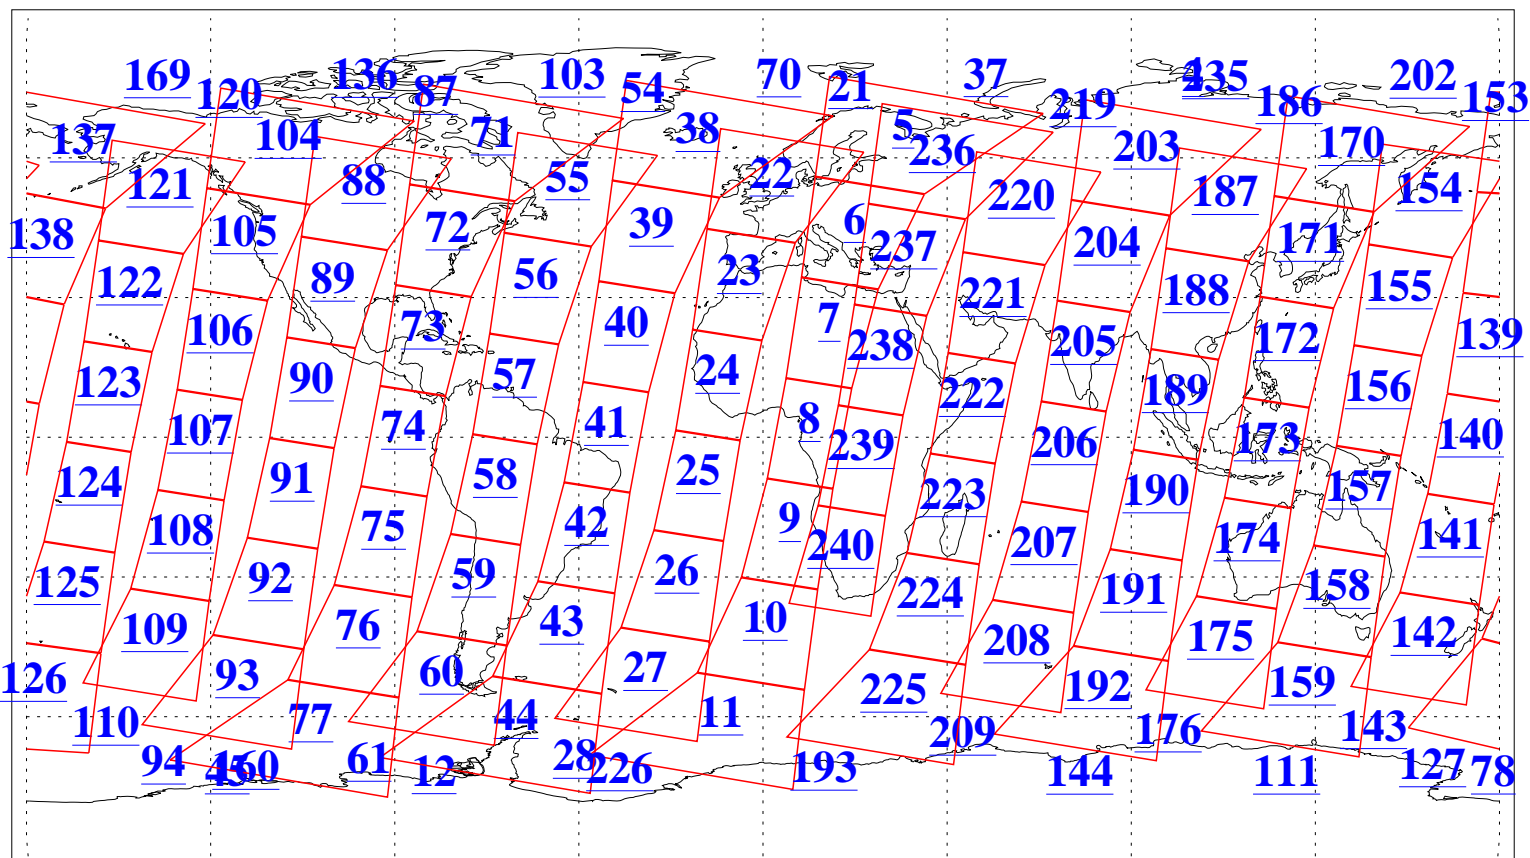

L1B Availability  
AMSU Granules: 240  
HSB Granules: 0  
AIRS Granules: 240

27 Dec 2016  
DoY 362  
Aqua Day 5351  
Granules: 1 to 120

Granules: 121 to 240

Legend: AMSU Available, HSB Available, AIRS Available

L1B Availability  
AMSU Granules: 240  
HSB Granules: 0  
AIRS Granules: 240

27 Dec 2016  
DoY 362  
Aqua Day 5351  
Ascending Granules

Descending Granules

Legend: AMSU Available, HSB Available, AIRS Available