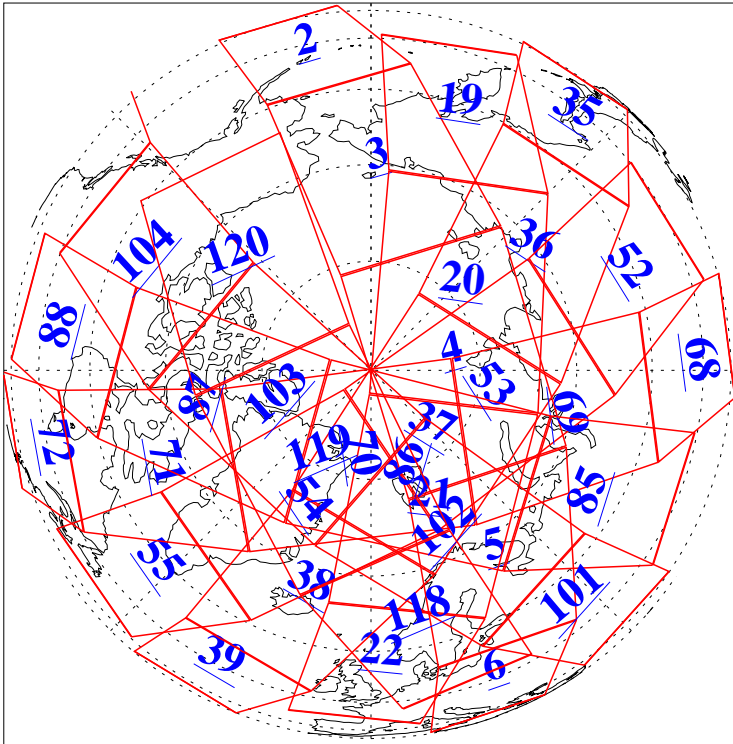

L1B Availability  
AMSU Granules: 240  
HSB Granules: 0  
AIRS Granules: 240

27 Dec 2016  
DoY 362  
Aqua Day 5351  
Granules: 1 to 120

Granules: 121 to 240

Legend: AMSU Available, HSB Available, AIRS Available

L1B Availability  
AMSU Granules: 240  
HSB Granules: 0  
AIRS Granules: 240

27 Dec 2016  
DoY 362  
Aqua Day 5351  
Ascending Granules

Descending Granules

Legend: AMSU Available, HSB Available, AIRS Available

L1B Availability  
 AMSU Granules: 240  
 HSB Granules: 0  
 AIRS Granules: 240

27 Dec 2016  
 DoY 362  
 Aqua Day 5351

Northern Hemisphere Granules

Southern Hemisphere Granules

Legend: AMSU Available, HSB Available, AIRS Available