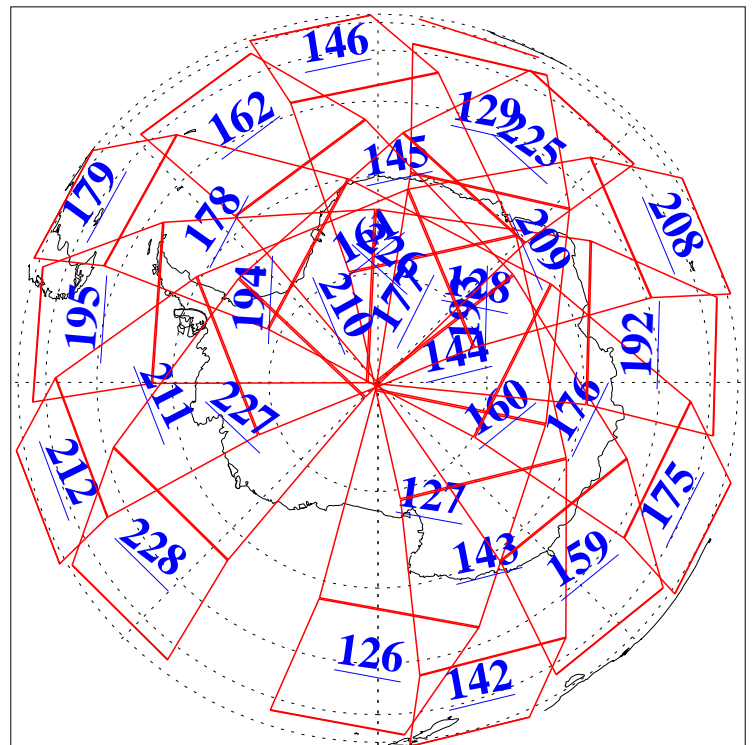

L1B Availability  
AMSU Granules: 240  
HSB Granules: 0  
AIRS Granules: 240

27 Dec 2016  
DoY 362  
Aqua Day 5351  
Granules: 1 to 120

Granules: 121 to 240

Legend: AMSU Available, HSB Available, AIRS Available

L1B Availability  
AMSU Granules: 240  
HSB Granules: 0  
AIRS Granules: 240

27 Dec 2016  
DoY 362  
Aqua Day 5351  
Ascending Granules

Descending Granules

Legend: AMSU Available, HSB Available, AIRS Available

L1B Availability  
 AMSU Granules: 240  
 HSB Granules: 0  
 AIRS Granules: 240

27 Dec 2016  
 DoY 362  
 Aqua Day 5351

Northern Hemisphere Granules

Southern Hemisphere Granules

Legend: AMSU Available, HSB Available, AIRS Available