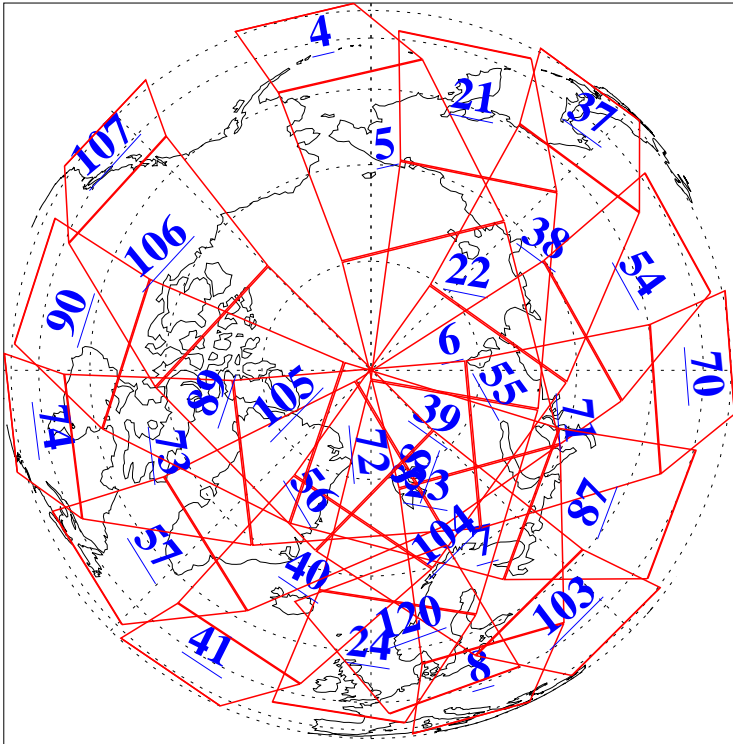

L1B Availability
AMSU Granules: 240
HSB Granules: 0
AIRS Granules: 240

25 Dec 2016
DoY 360
Aqua Day 5349
Granules: 1 to 120

Granules: 121 to 240

Legend: AMSU Available, HSB Available, AIRS Available

L1B Availability
AMSU Granules: 240
HSB Granules: 0
AIRS Granules: 240

25 Dec 2016
DoY 360
Aqua Day 5349
Ascending Granules

Descending Granules

Legend: AMSU Available, HSB Available, AIRS Available

L1B Availability
 AMSU Granules: 240
 HSB Granules: 0
 AIRS Granules: 240

25 Dec 2016
 DoY 360
 Aqua Day 5349

Northern Hemisphere Granules

Southern Hemisphere Granules

Legend: AMSU Available, HSB Available, AIRS Available