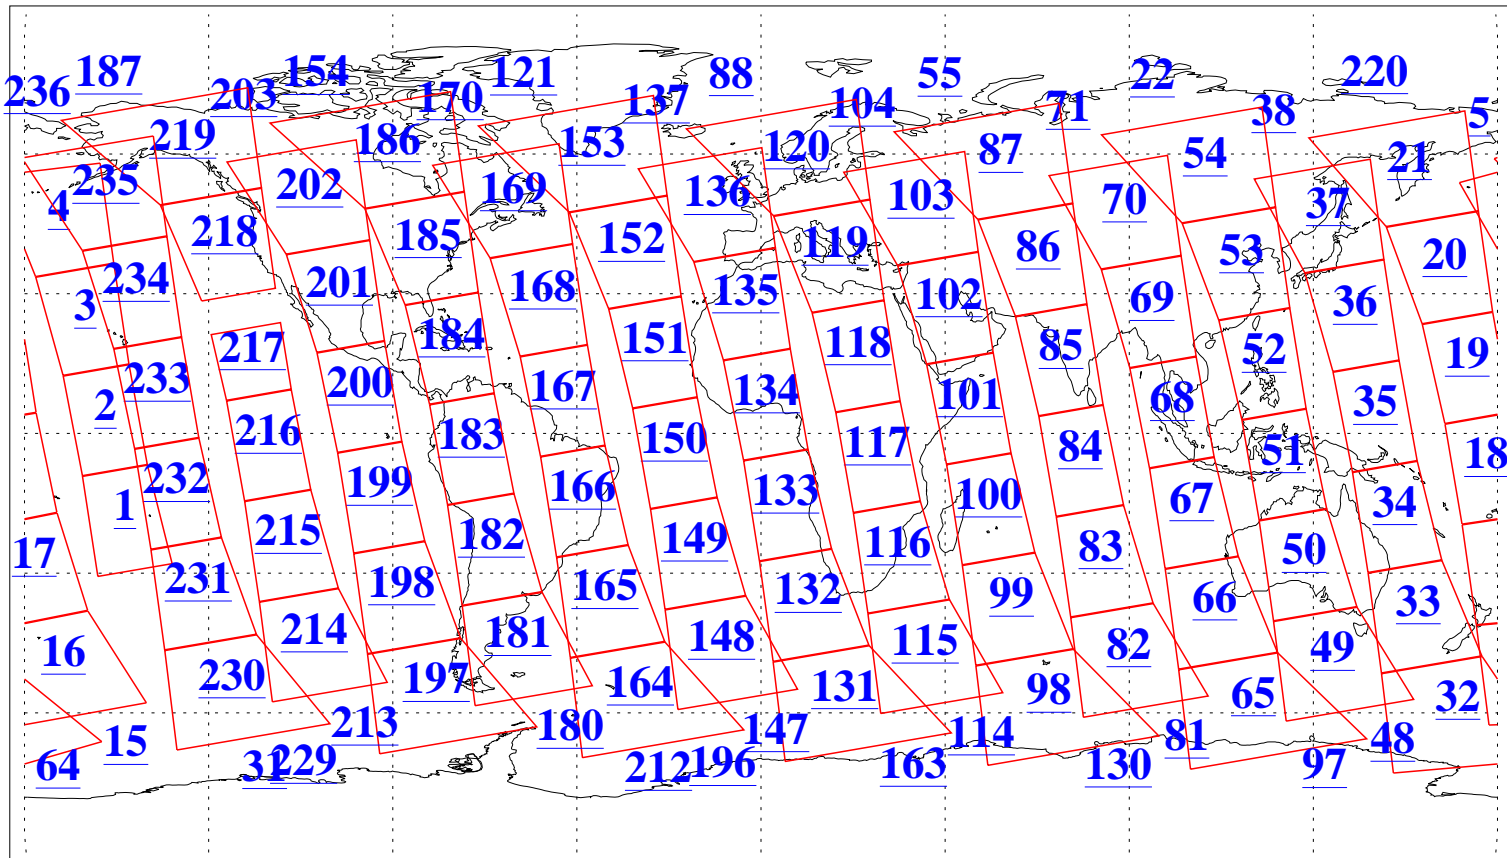

L1B Availability
AMSU Granules: 240
HSB Granules: 0
AIRS Granules: 240

25 Dec 2016
DoY 360
Aqua Day 5349
Granules: 1 to 120

Granules: 121 to 240

Legend: AMSU Available, HSB Available, AIRS Available

L1B Availability
AMSU Granules: 240
HSB Granules: 0
AIRS Granules: 240

25 Dec 2016
DoY 360
Aqua Day 5349
Ascending Granules

Descending Granules

Legend: AMSU Available, HSB Available, AIRS Available

L1B Availability
 AMSU Granules: 240
 HSB Granules: 0
 AIRS Granules: 240

25 Dec 2016
 DoY 360
 Aqua Day 5349

Northern Hemisphere Granules

Southern Hemisphere Granules

Legend: AMSU Available, HSB Available, AIRS Available