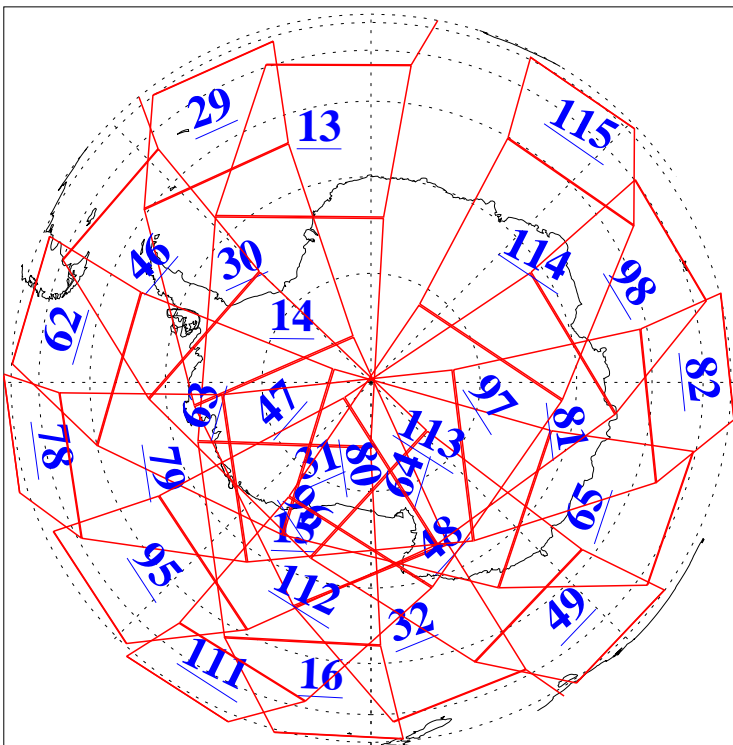

L1B Availability
AMSU Granules: 240
HSB Granules: 0
AIRS Granules: 240

25 Dec 2016
DoY 360
Aqua Day 5349
Granules: 1 to 120

Granules: 121 to 240

Legend: AMSU Available, HSB Available, AIRS Available

L1B Availability
AMSU Granules: 240
HSB Granules: 0
AIRS Granules: 240

25 Dec 2016
DoY 360
Aqua Day 5349
Ascending Granules

Descending Granules

Legend: AMSU Available, HSB Available, AIRS Available

L1B Availability
 AMSU Granules: 240
 HSB Granules: 0
 AIRS Granules: 240

25 Dec 2016
 DoY 360
 Aqua Day 5349

Northern Hemisphere Granules

Southern Hemisphere Granules

Legend: AMSU Available, HSB Available, AIRS Available