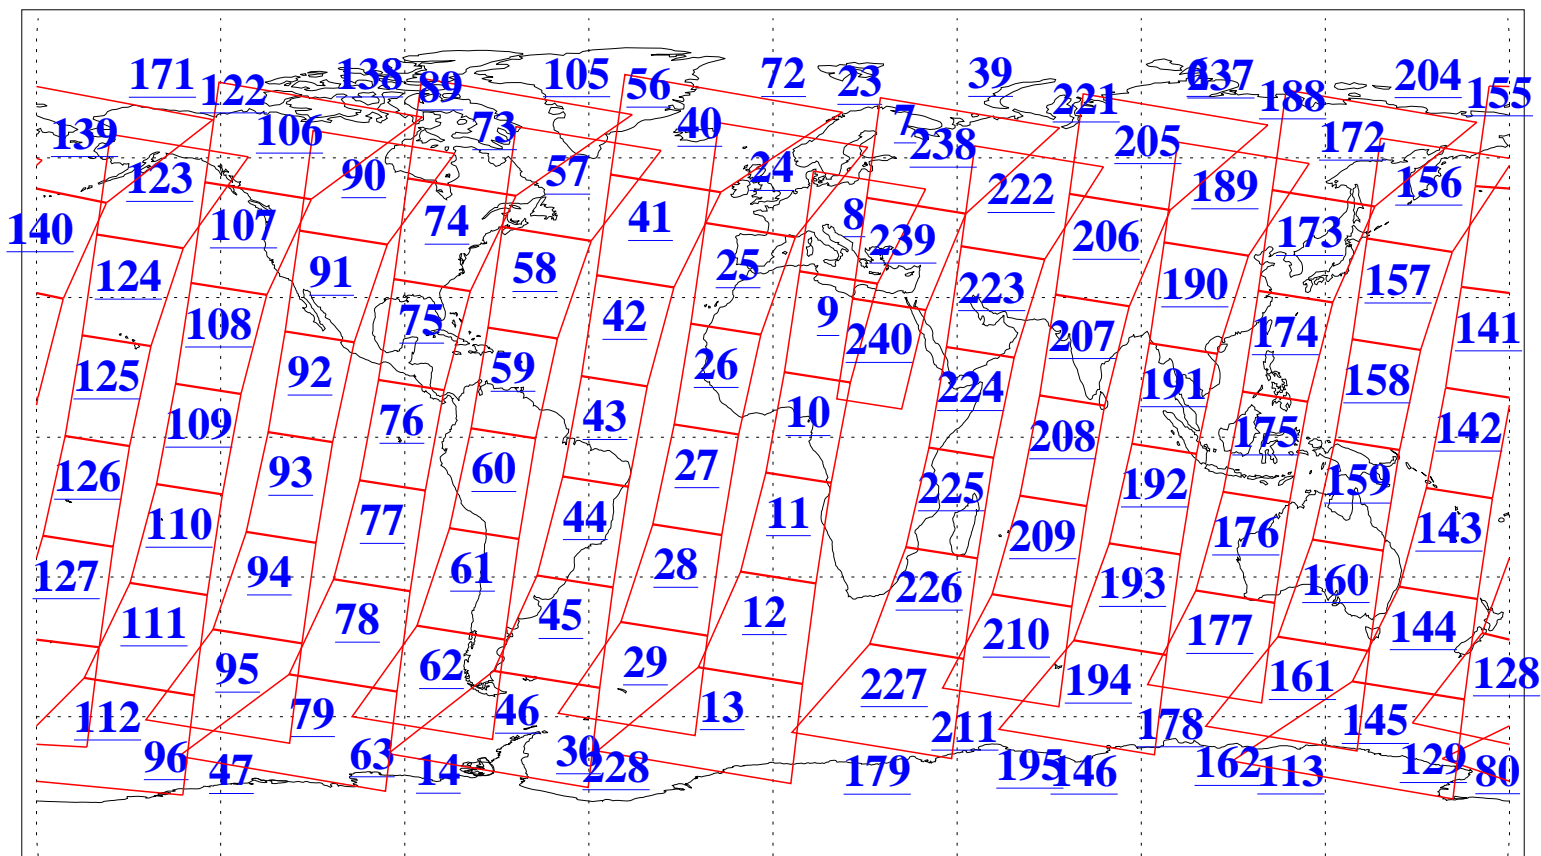

L1B Availability
AMSU Granules: 240
HSB Granules: 0
AIRS Granules: 240

25 Dec 2016
DoY 360
Aqua Day 5349
Granules: 1 to 120

Granules: 121 to 240

Legend: AMSU Available, HSB Available, AIRS Available

L1B Availability
AMSU Granules: 240
HSB Granules: 0
AIRS Granules: 240

25 Dec 2016
DoY 360
Aqua Day 5349
Ascending Granules

Descending Granules

Legend: AMSU Available, HSB Available, AIRS Available

L1B Availability
 AMSU Granules: 240
 HSB Granules: 0
 AIRS Granules: 240

25 Dec 2016
 DoY 360
 Aqua Day 5349

Northern Hemisphere Granules

Southern Hemisphere Granules

Legend: AMSU Available, HSB Available, AIRS Available