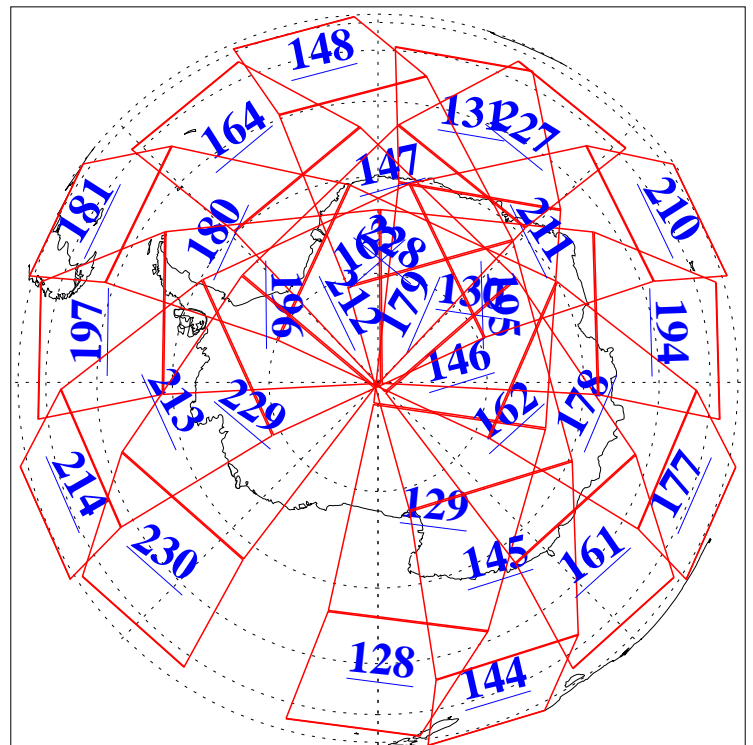

L1B Availability
AMSU Granules: 240
HSB Granules: 0
AIRS Granules: 240

25 Dec 2016
DoY 360
Aqua Day 5349
Granules: 1 to 120

Granules: 121 to 240

Legend: AMSU Available, HSB Available, AIRS Available

L1B Availability
AMSU Granules: 240
HSB Granules: 0
AIRS Granules: 240

25 Dec 2016
DoY 360
Aqua Day 5349
Ascending Granules

Descending Granules

Legend: AMSU Available, HSB Available, AIRS Available

L1B Availability
 AMSU Granules: 240
 HSB Granules: 0
 AIRS Granules: 240

25 Dec 2016
 DoY 360
 Aqua Day 5349

Northern Hemisphere Granules

Southern Hemisphere Granules

Legend: AMSU Available, HSB Available, AIRS Available