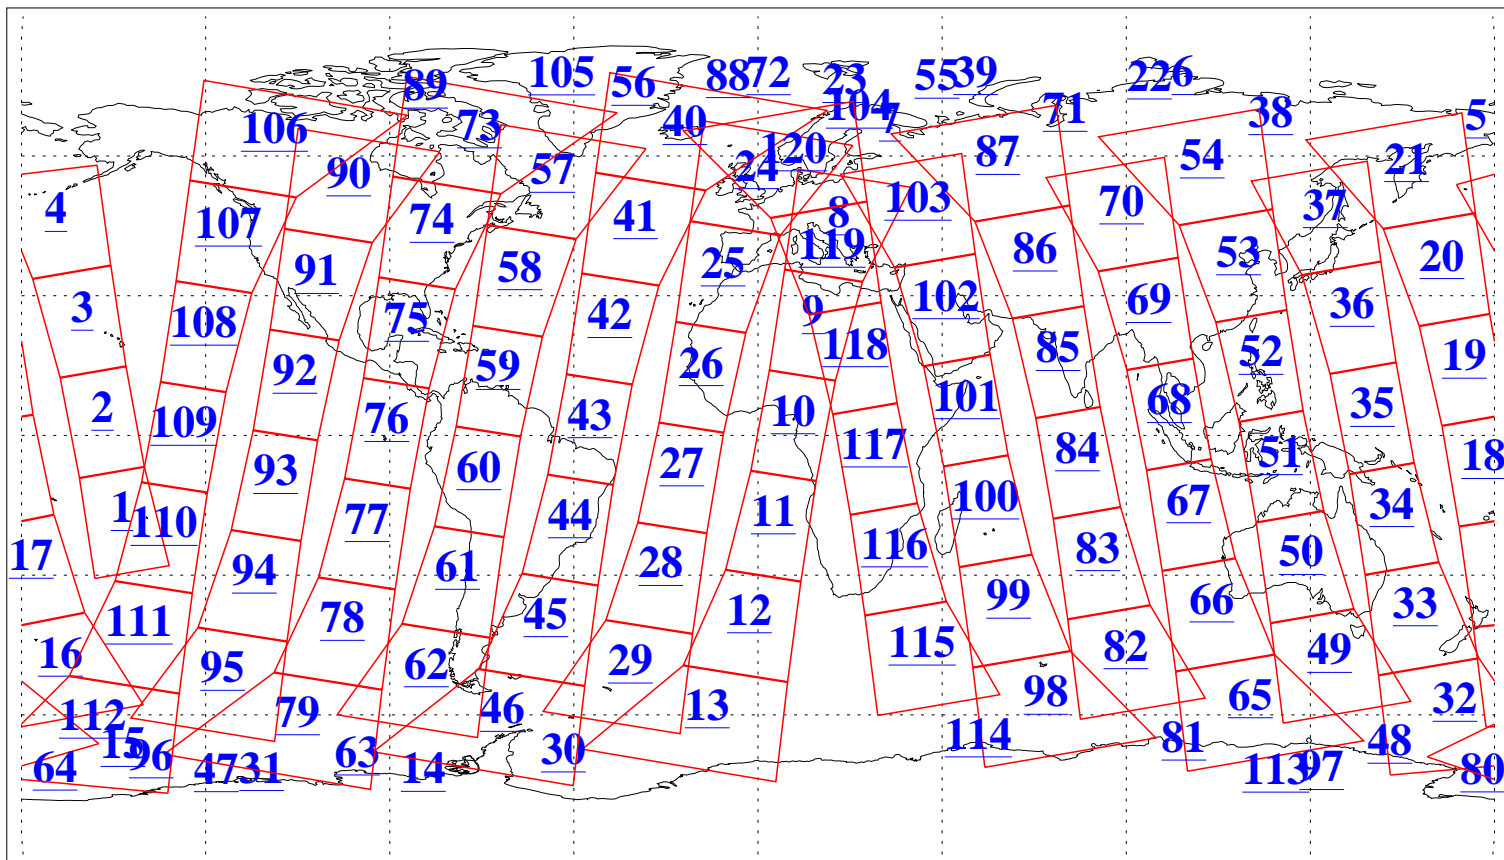

L1B Availability
AMSU Granules: 240
HSB Granules: 0
AIRS Granules: 240

25 Dec 2016
DoY 360
Aqua Day 5349
Granules: 1 to 120

Granules: 121 to 240

Legend: AMSU Available, HSB Available, AIRS Available

L1B Availability
AMSU Granules: 240
HSB Granules: 0
AIRS Granules: 240

25 Dec 2016
DoY 360
Aqua Day 5349
Ascending Granules

Descending Granules

Legend: AMSU Available, HSB Available, AIRS Available

L1B Availability
 AMSU Granules: 240
 HSB Granules: 0
 AIRS Granules: 240

25 Dec 2016
 DoY 360
 Aqua Day 5349

Northern Hemisphere Granules

Southern Hemisphere Granules

Legend: AMSU Available, HSB Available, AIRS Available