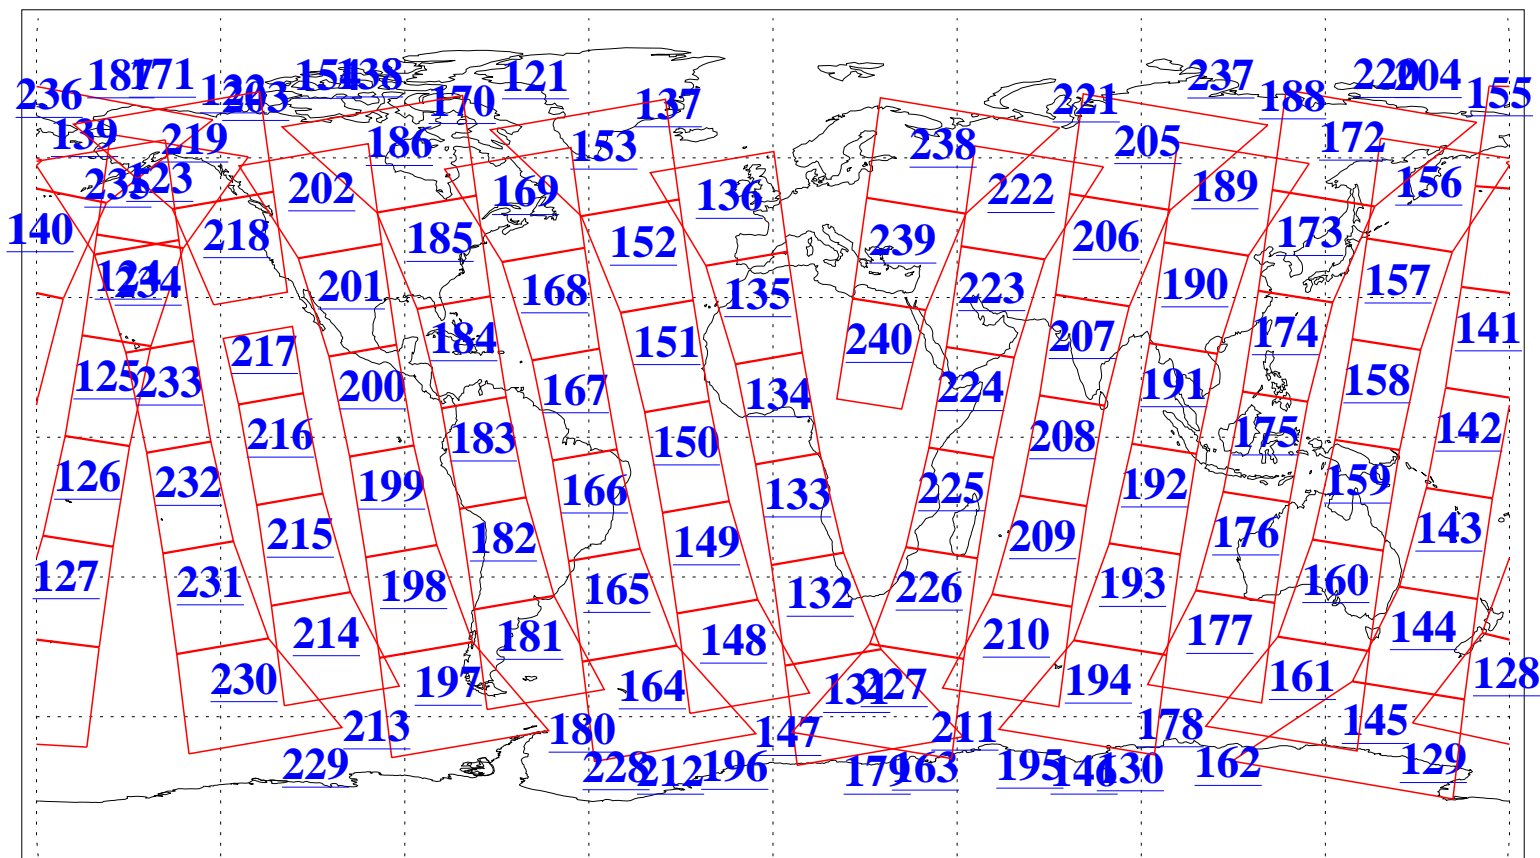

L1B Availability
AMSU Granules: 240
HSB Granules: 0
AIRS Granules: 240

25 Dec 2016
DoY 360
Aqua Day 5349
Granules: 1 to 120

Granules: 121 to 240

Legend: AMSU Available, HSB Available, AIRS Available

L1B Availability
AMSU Granules: 240
HSB Granules: 0
AIRS Granules: 240

25 Dec 2016
DoY 360
Aqua Day 5349
Ascending Granules

Descending Granules

Legend: AMSU Available, HSB Available, AIRS Available

L1B Availability
 AMSU Granules: 240
 HSB Granules: 0
 AIRS Granules: 240

25 Dec 2016
 DoY 360
 Aqua Day 5349

Northern Hemisphere Granules

Southern Hemisphere Granules

Legend: AMSU Available, HSB Available, AIRS Available