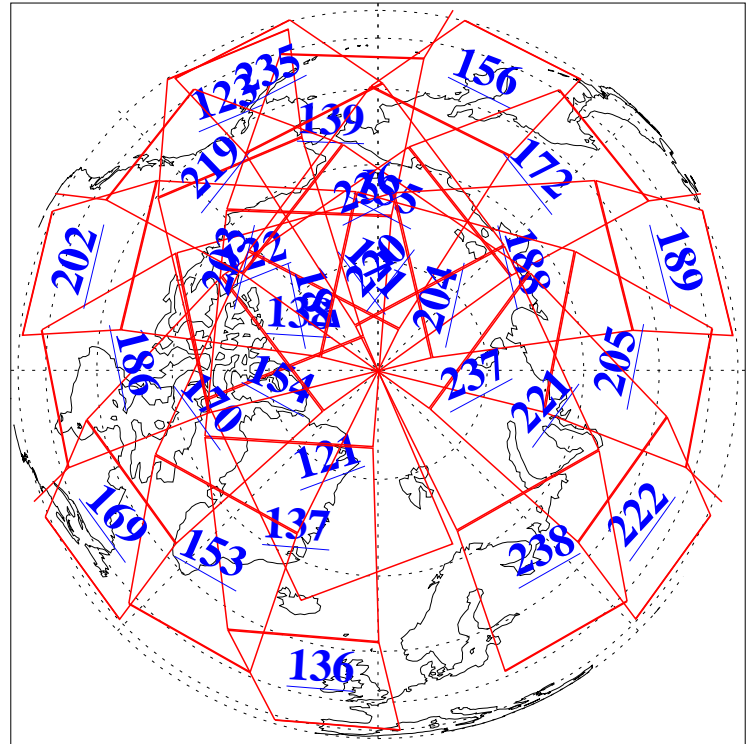

25 Dec 2016
DoY 360
Aqua Day 5349
Ascending Granules

Descending Granules

Legend: AMSU Available, HSB Available, AIRS Available

L1B Availability
 AMSU Granules: 240
 HSB Granules: 0
 AIRS Granules: 240

25 Dec 2016
 DoY 360
 Aqua Day 5349

Northern Hemisphere Granules

Southern Hemisphere Granules

Legend: AMSU Available, HSB Available, AIRS Available