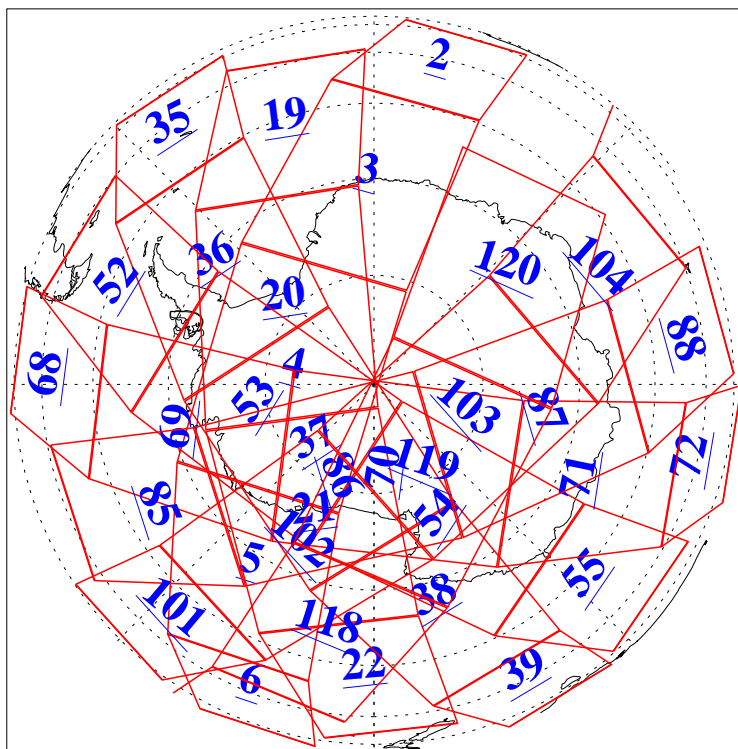

L1B Availability
AMSU Granules: 240
HSB Granules: 0
AIRS Granules: 240

19 Dec 2016
DoY 354
Aqua Day 5343
Granules: 1 to 120

Granules: 121 to 240

Legend: AMSU Available, HSB Available, AIRS Available

L1B Availability
AMSU Granules: 240
HSB Granules: 0
AIRS Granules: 240

19 Dec 2016
DoY 354
Aqua Day 5343
Ascending Granules

Descending Granules

Legend: AMSU Available, HSB Available, AIRS Available

L1B Availability
AMSU Granules: 240
HSB Granules: 0
AIRS Granules: 240

19 Dec 2016
DoY 354
Aqua Day 5343

Northern Hemisphere Granules

Southern Hemisphere Granules

Legend: AMSU Available, HSB Available, AIRS Available