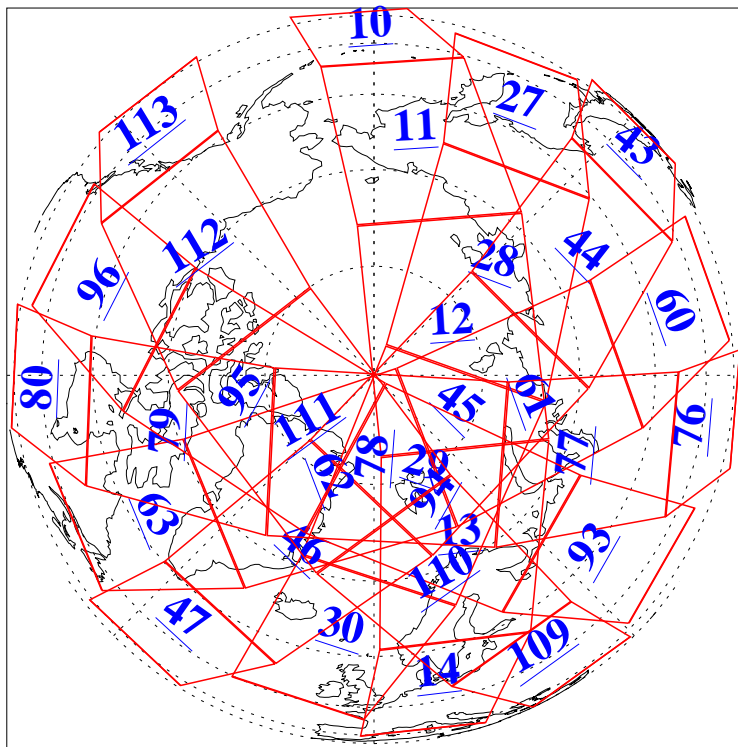

L1B Availability
AMSU Granules: 240
HSB Granules: 0
AIRS Granules: 240

19 Dec 2016
DoY 354
Aqua Day 5343
Granules: 1 to 120

Granules: 121 to 240

Legend: AMSU Available, HSB Available, AIRS Available

L1B Availability
AMSU Granules: 240
HSB Granules: 0
AIRS Granules: 240

19 Dec 2016
DoY 354
Aqua Day 5343
Ascending Granules

Descending Granules

Legend: AMSU Available, HSB Available, AIRS Available

L1B Availability
AMSU Granules: 240
HSB Granules: 0
AIRS Granules: 240

19 Dec 2016
DoY 354
Aqua Day 5343

Northern Hemisphere Granules

Southern Hemisphere Granules

Legend: AMSU Available, HSB Available, AIRS Available