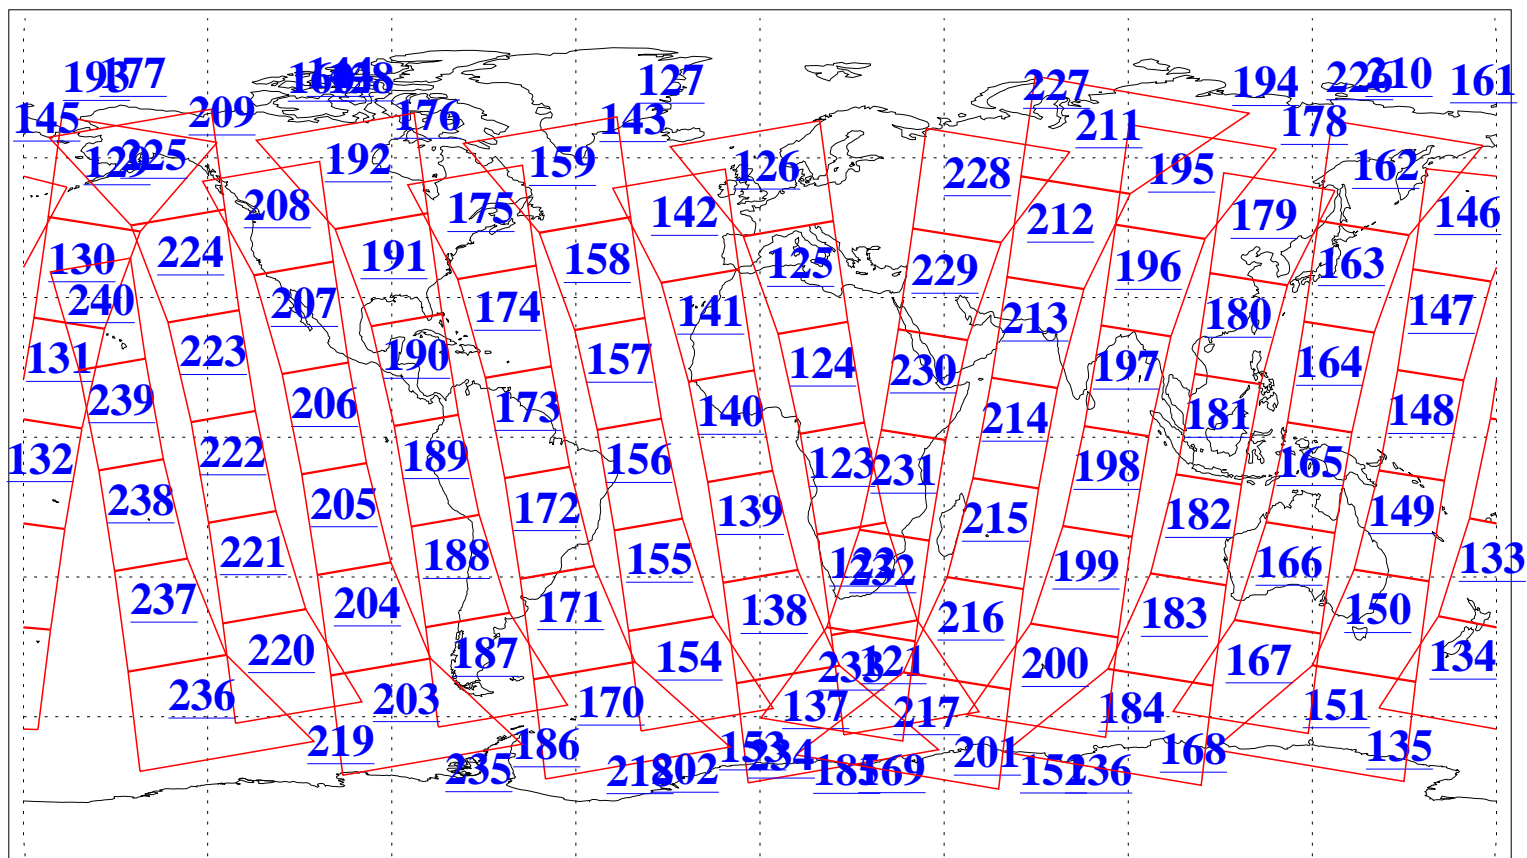

L1B Availability
AMSU Granules: 240
HSB Granules: 0
AIRS Granules: 240

19 Dec 2016
DoY 354
Aqua Day 5343
Granules: 1 to 120

Granules: 121 to 240

Legend: AMSU Available, HSB Available, AIRS Available

L1B Availability
AMSU Granules: 240
HSB Granules: 0
AIRS Granules: 240

19 Dec 2016
DoY 354
Aqua Day 5343
Ascending Granules

Descending Granules

Legend: AMSU Available, HSB Available, AIRS Available

L1B Availability
AMSU Granules: 240
HSB Granules: 0
AIRS Granules: 240

19 Dec 2016
DoY 354
Aqua Day 5343

Northern Hemisphere Granules

Southern Hemisphere Granules

Legend: AMSU Available, HSB Available, AIRS Available