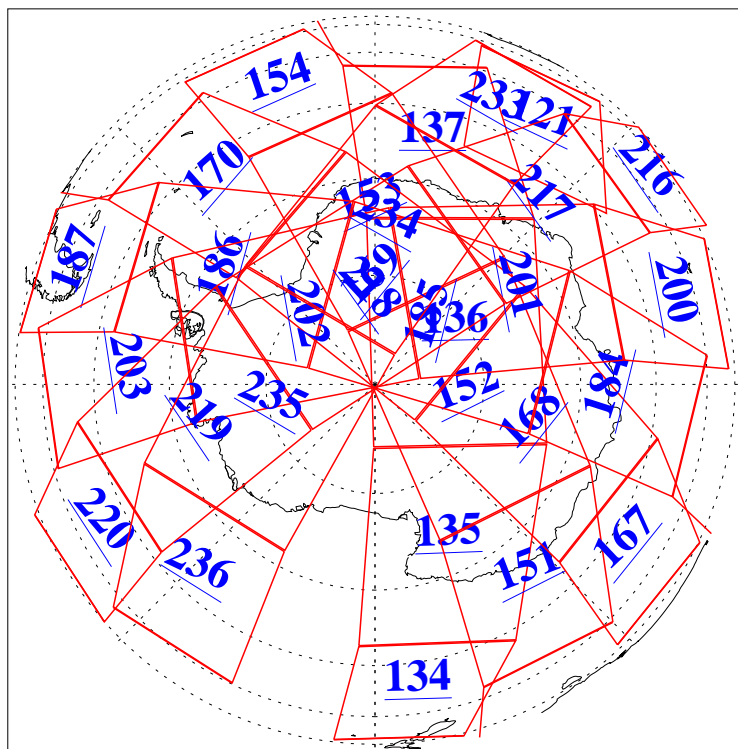

L1B Availability
AMSU Granules: 240
HSB Granules: 0
AIRS Granules: 240

19 Dec 2016
DoY 354
Aqua Day 5343
Granules: 1 to 120

Granules: 121 to 240

Legend: AMSU Available, HSB Available, AIRS Available

L1B Availability
AMSU Granules: 240
HSB Granules: 0
AIRS Granules: 240

19 Dec 2016
DoY 354
Aqua Day 5343
Ascending Granules

Descending Granules

Legend: AMSU Available, HSB Available, AIRS Available

L1B Availability
AMSU Granules: 240
HSB Granules: 0
AIRS Granules: 240

19 Dec 2016
DoY 354
Aqua Day 5343

Northern Hemisphere Granules

Southern Hemisphere Granules

Legend: AMSU Available, HSB Available, AIRS Available