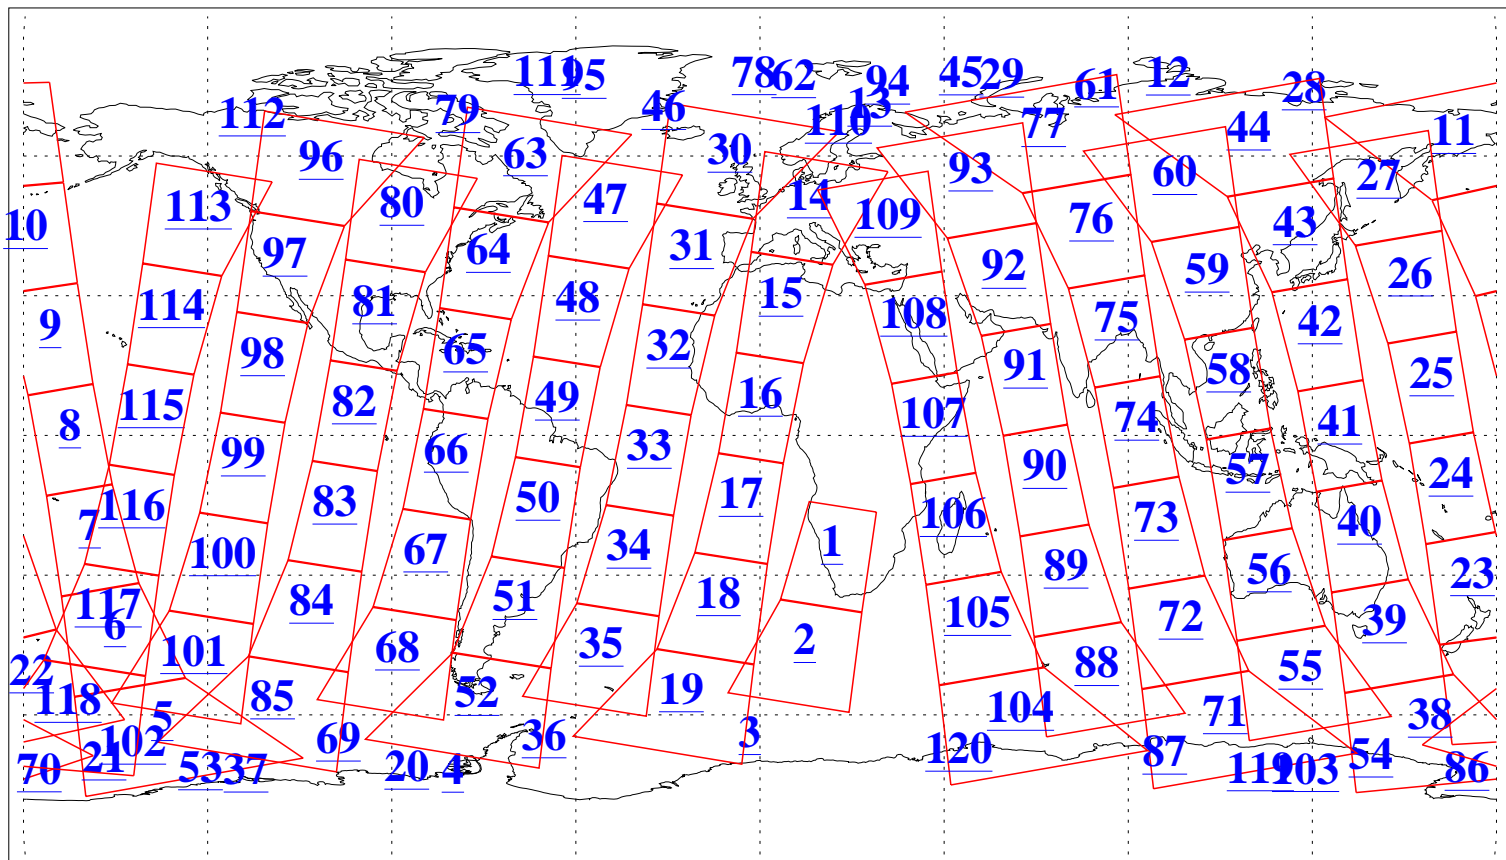

L1B Availability
AMSU Granules: 240
HSB Granules: 0
AIRS Granules: 240

19 Dec 2016
DoY 354
Aqua Day 5343
Granules: 1 to 120

Granules: 121 to 240

Legend: AMSU Available, HSB Available, AIRS Available

L1B Availability
AMSU Granules: 240
HSB Granules: 0
AIRS Granules: 240

19 Dec 2016
DoY 354
Aqua Day 5343
Ascending Granules

Descending Granules

Legend: AMSU Available, HSB Available, AIRS Available

L1B Availability
AMSU Granules: 240
HSB Granules: 0
AIRS Granules: 240

19 Dec 2016
DoY 354
Aqua Day 5343

Northern Hemisphere Granules

Southern Hemisphere Granules

Legend: AMSU Available, HSB Available, AIRS Available