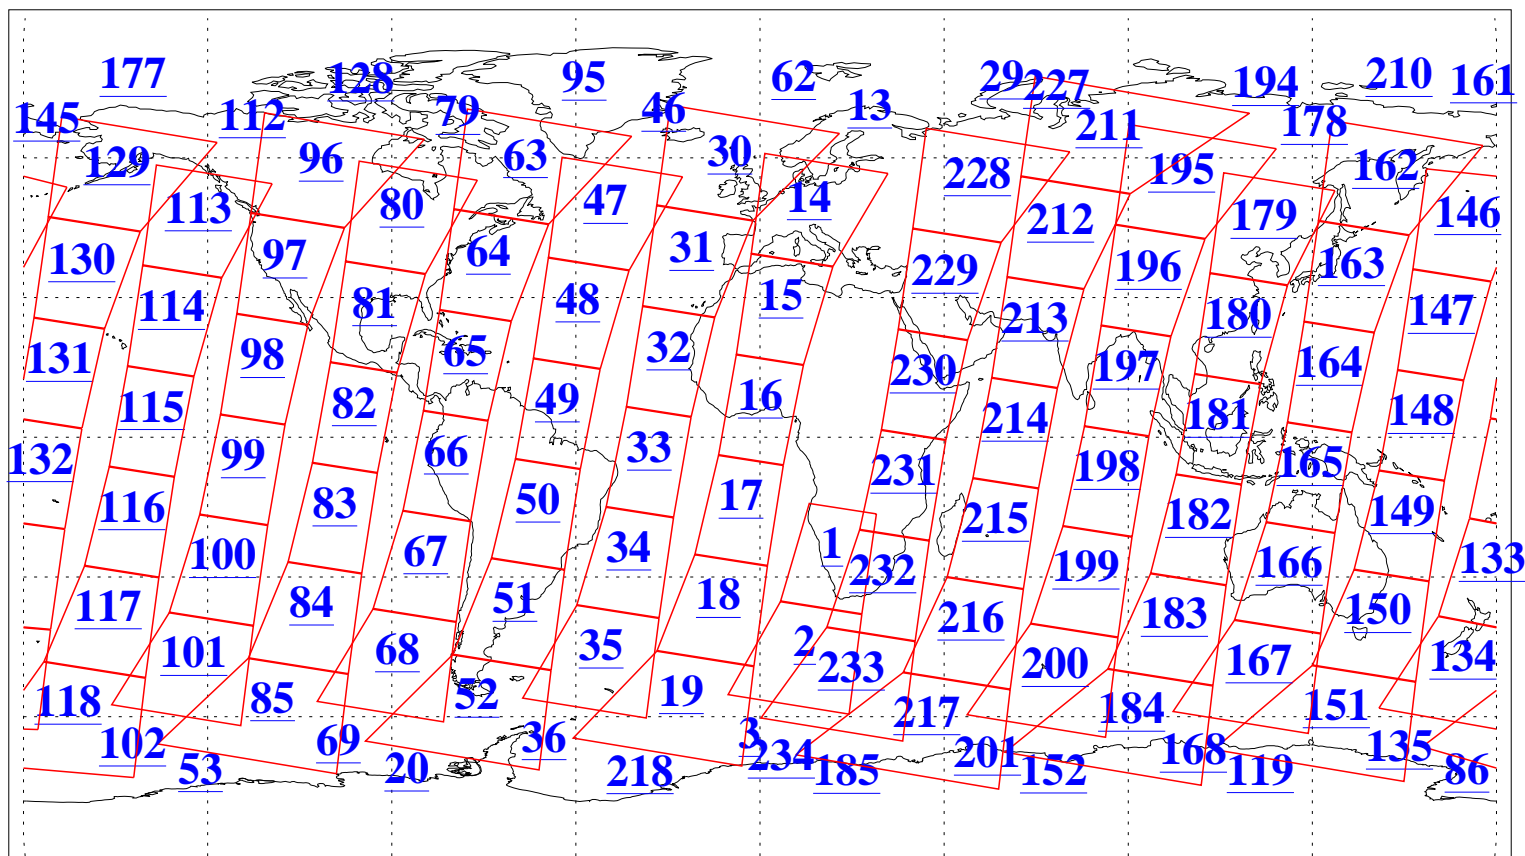

L1B Availability
AMSU Granules: 240
HSB Granules: 0
AIRS Granules: 240

19 Dec 2016
DoY 354
Aqua Day 5343
Granules: 1 to 120

Granules: 121 to 240

Legend: AMSU Available, HSB Available, AIRS Available

L1B Availability
AMSU Granules: 240
HSB Granules: 0
AIRS Granules: 240

19 Dec 2016
DoY 354
Aqua Day 5343
Ascending Granules

Descending Granules

Legend: AMSU Available, HSB Available, AIRS Available

L1B Availability
AMSU Granules: 240
HSB Granules: 0
AIRS Granules: 240

19 Dec 2016
DoY 354
Aqua Day 5343