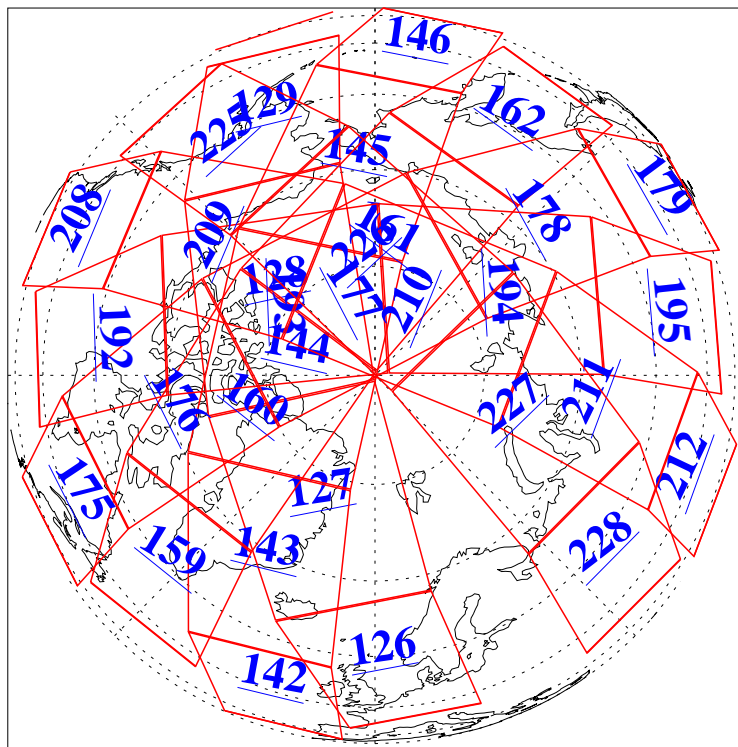

L1B Availability
AMSU Granules: 240
HSB Granules: 0
AIRS Granules: 240

19 Dec 2016
DoY 354
Aqua Day 5343
Granules: 1 to 120

Granules: 121 to 240

Legend: AMSU Available, HSB Available, AIRS Available

L1B Availability
AMSU Granules: 240
HSB Granules: 0
AIRS Granules: 240

19 Dec 2016
DoY 354
Aqua Day 5343
Ascending Granules

Descending Granules

Legend: AMSU Available, HSB Available, AIRS Available

L1B Availability
AMSU Granules: 240
HSB Granules: 0
AIRS Granules: 240

19 Dec 2016
DoY 354
Aqua Day 5343

Northern Hemisphere Granules

Southern Hemisphere Granules

Legend: AMSU Available, HSB Available, AIRS Available