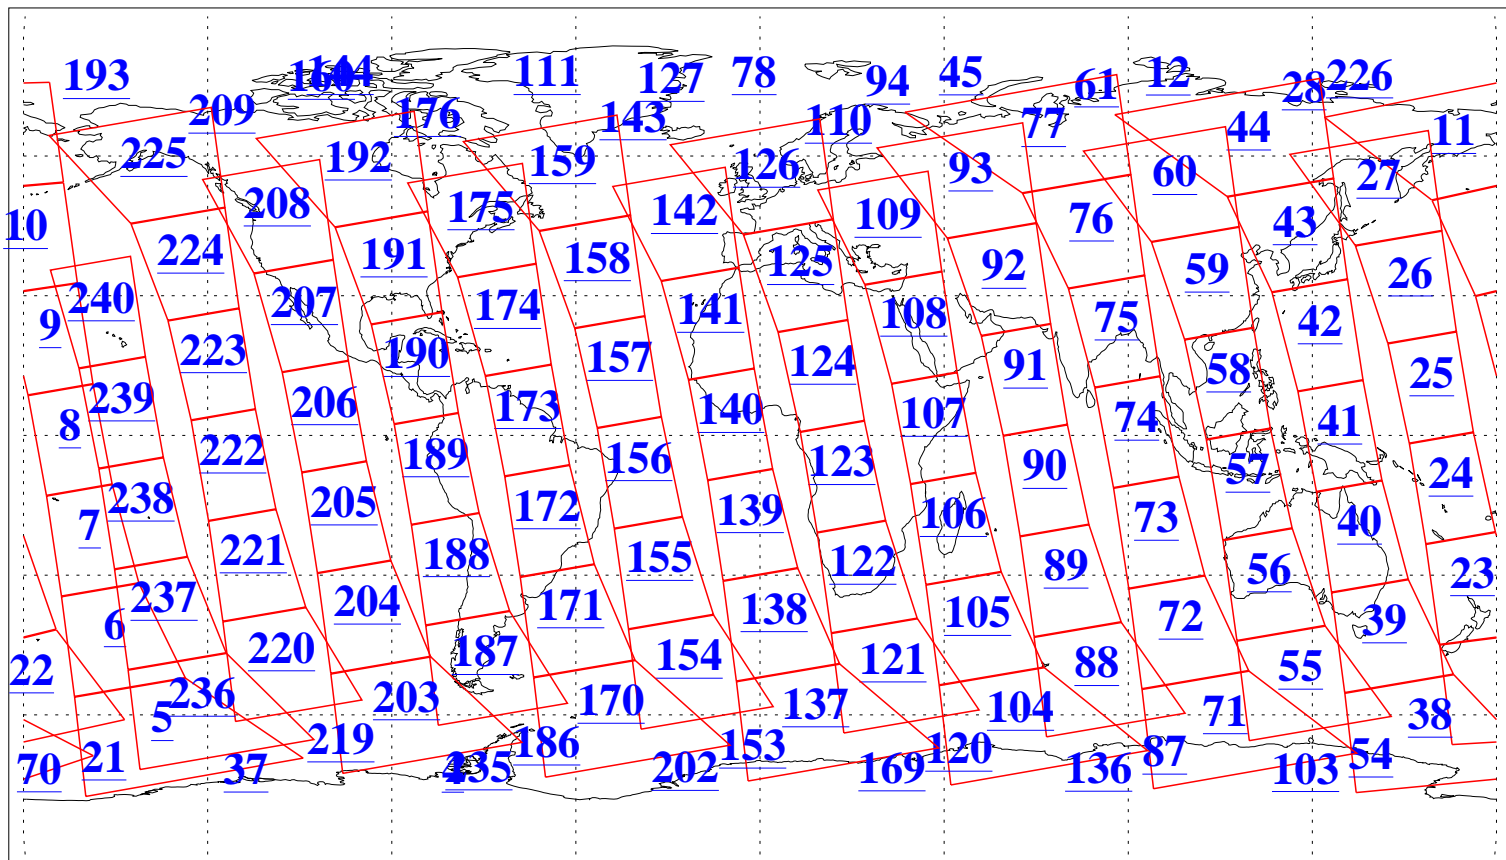

L1B Availability
AMSU Granules: 240
HSB Granules: 0
AIRS Granules: 240

19 Dec 2016
DoY 354
Aqua Day 5343
Granules: 1 to 120

Granules: 121 to 240

Legend: AMSU Available, HSB Available, AIRS Available

L1B Availability
AMSU Granules: 240
HSB Granules: 0
AIRS Granules: 240

19 Dec 2016
DoY 354
Aqua Day 5343
Ascending Granules

Descending Granules

Legend: AMSU Available, HSB Available, AIRS Available

L1B Availability
AMSU Granules: 240
HSB Granules: 0
AIRS Granules: 240

19 Dec 2016
DoY 354
Aqua Day 5343

Northern Hemisphere Granules

Southern Hemisphere Granules

Legend: AMSU Available, HSB Available, AIRS Available