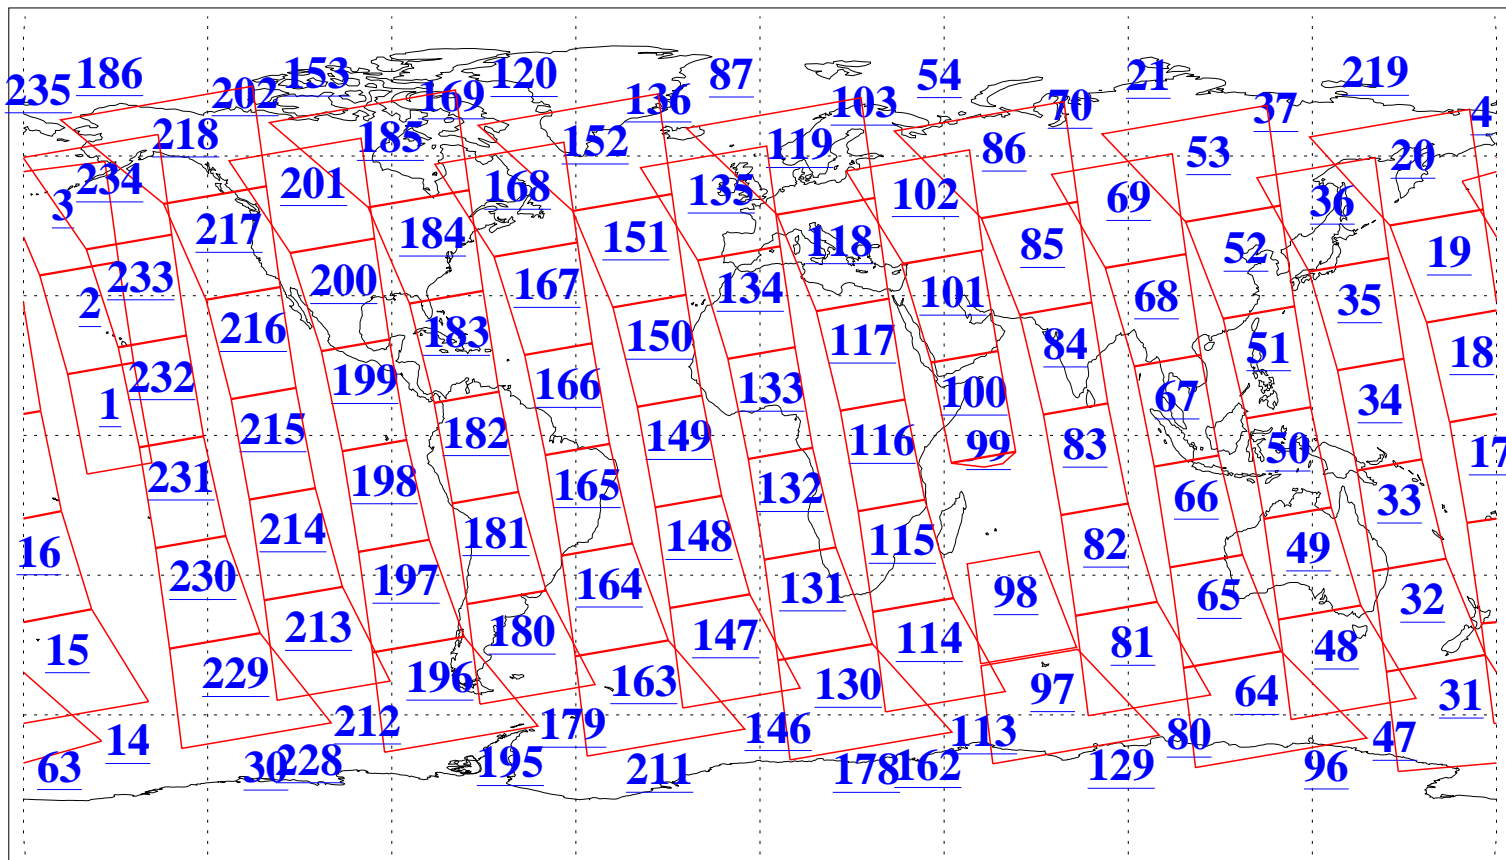

L1B Availability  
AMSU Granules: 240  
HSB Granules: 0  
AIRS Granules: 240

18 Dec 2016  
DoY 353  
Aqua Day 5342  
Granules: 1 to 120

Granules: 121 to 240

Legend: AMSU Available, HSB Available, AIRS Available

L1B Availability  
AMSU Granules: 240  
HSB Granules: 0  
AIRS Granules: 240

18 Dec 2016  
DoY 353  
Aqua Day 5342

Ascending Granules

Descending Granules

Legend: AMSU Available, HSB Available, AIRS Available

L1B Availability  
 AMSU Granules: 240  
 HSB Granules: 0  
 AIRS Granules: 240

18 Dec 2016  
 DoY 353  
 Aqua Day 5342

Northern Hemisphere Granules

Southern Hemisphere Granules

Legend: AMSU Available, HSB Available, AIRS Available