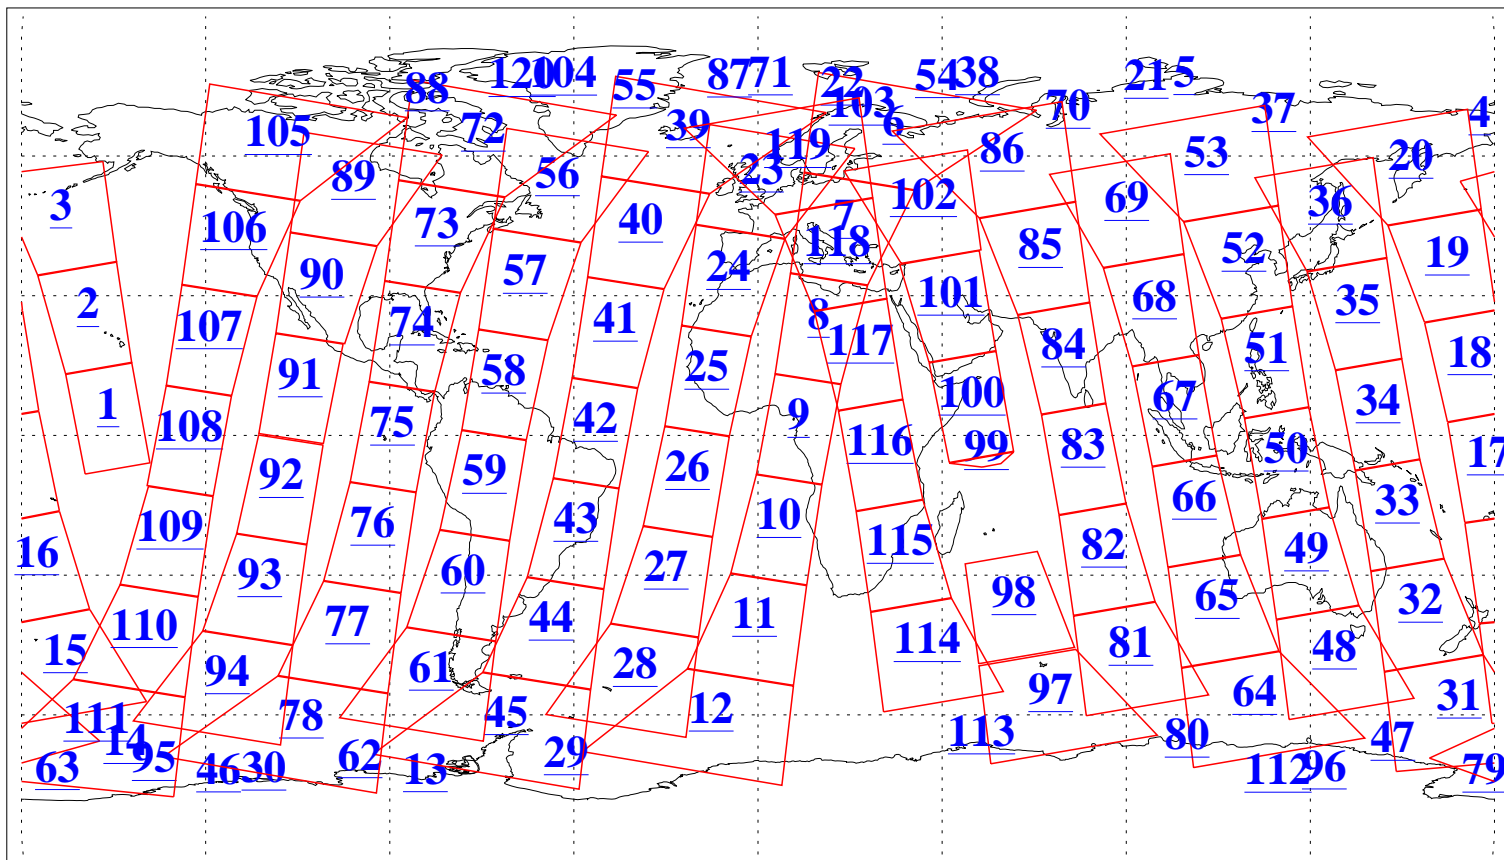

L1B Availability  
AMSU Granules: 240  
HSB Granules: 0  
AIRS Granules: 240

18 Dec 2016  
DoY 353  
Aqua Day 5342  
Granules: 1 to 120

Granules: 121 to 240

Legend: AMSU Available, HSB Available, AIRS Available

L1B Availability  
AMSU Granules: 240  
HSB Granules: 0  
AIRS Granules: 240

18 Dec 2016  
DoY 353  
Aqua Day 5342

Ascending Granules

Descending Granules

Legend: AMSU Available, HSB Available, AIRS Available

L1B Availability  
 AMSU Granules: 240  
 HSB Granules: 0  
 AIRS Granules: 240

18 Dec 2016  
 DoY 353  
 Aqua Day 5342

Northern Hemisphere Granules

Southern Hemisphere Granules

Legend: AMSU Available, HSB Available, AIRS Available