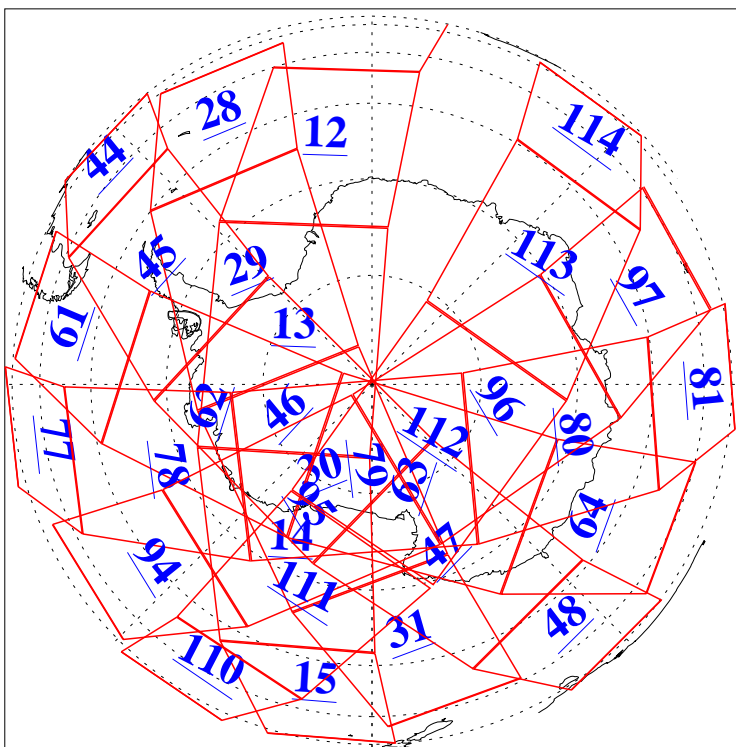

L1B Availability  
AMSU Granules: 240  
HSB Granules: 0  
AIRS Granules: 240

18 Dec 2016  
DoY 353  
Aqua Day 5342  
Granules: 1 to 120

Granules: 121 to 240

Legend: AMSU Available, HSB Available, AIRS Available

L1B Availability  
AMSU Granules: 240  
HSB Granules: 0  
AIRS Granules: 240

18 Dec 2016  
DoY 353  
Aqua Day 5342

Ascending Granules

Descending Granules

Legend: AMSU Available, HSB Available, AIRS Available

L1B Availability  
 AMSU Granules: 240  
 HSB Granules: 0  
 AIRS Granules: 240

18 Dec 2016  
 DoY 353  
 Aqua Day 5342

Northern Hemisphere Granules

Southern Hemisphere Granules

Legend: AMSU Available, HSB Available, AIRS Available