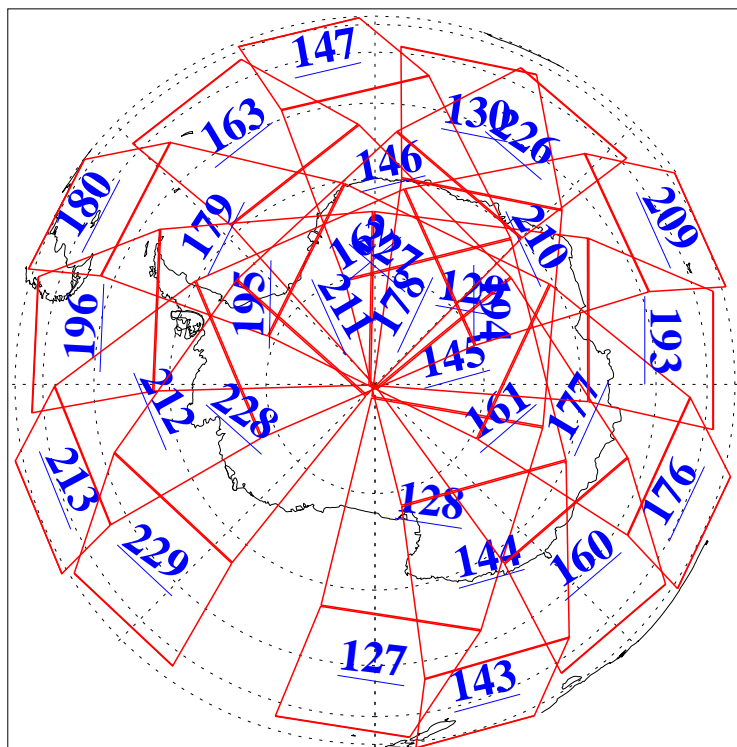

L1B Availability  
AMSU Granules: 240  
HSB Granules: 0  
AIRS Granules: 240

18 Dec 2016  
DoY 353  
Aqua Day 5342  
Granules: 1 to 120

Granules: 121 to 240

Legend: AMSU Available, HSB Available, AIRS Available

L1B Availability  
AMSU Granules: 240  
HSB Granules: 0  
AIRS Granules: 240

18 Dec 2016  
DoY 353  
Aqua Day 5342

Ascending Granules

Descending Granules

Legend: AMSU Available, HSB Available, AIRS Available

L1B Availability  
 AMSU Granules: 240  
 HSB Granules: 0  
 AIRS Granules: 240

18 Dec 2016  
 DoY 353  
 Aqua Day 5342

Northern Hemisphere Granules

Southern Hemisphere Granules

Legend: AMSU Available, HSB Available, AIRS Available