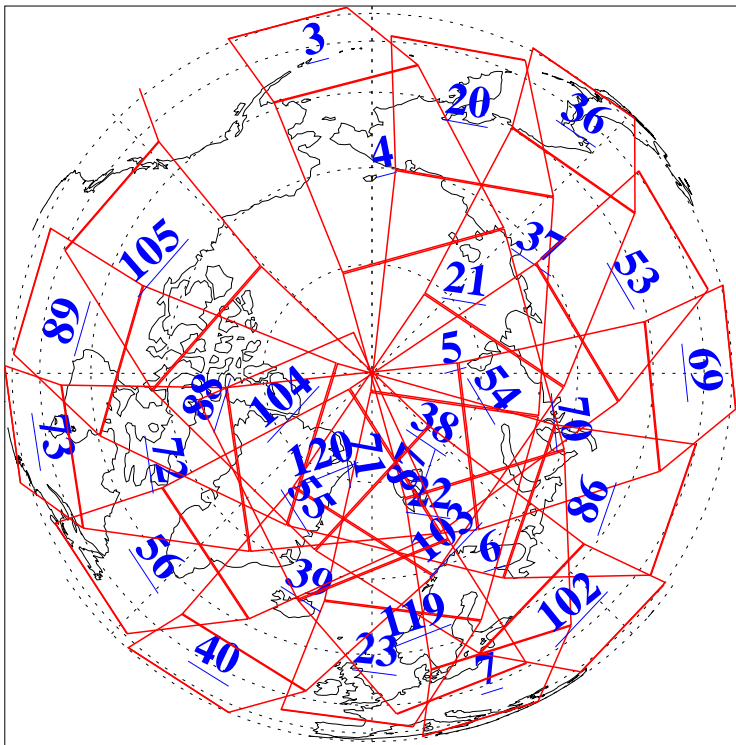

L1B Availability  
AMSU Granules: 240  
HSB Granules: 0  
AIRS Granules: 240

18 Dec 2016  
DoY 353  
Aqua Day 5342  
Granules: 1 to 120

Granules: 121 to 240

Legend: AMSU Available, HSB Available, AIRS Available

L1B Availability  
AMSU Granules: 240  
HSB Granules: 0  
AIRS Granules: 240

18 Dec 2016  
DoY 353  
Aqua Day 5342

Ascending Granules

Descending Granules

Legend: AMSU Available, HSB Available, AIRS Available

L1B Availability  
 AMSU Granules: 240  
 HSB Granules: 0  
 AIRS Granules: 240

18 Dec 2016  
 DoY 353  
 Aqua Day 5342

Northern Hemisphere Granules

Southern Hemisphere Granules

Legend: AMSU Available, HSB Available, AIRS Available