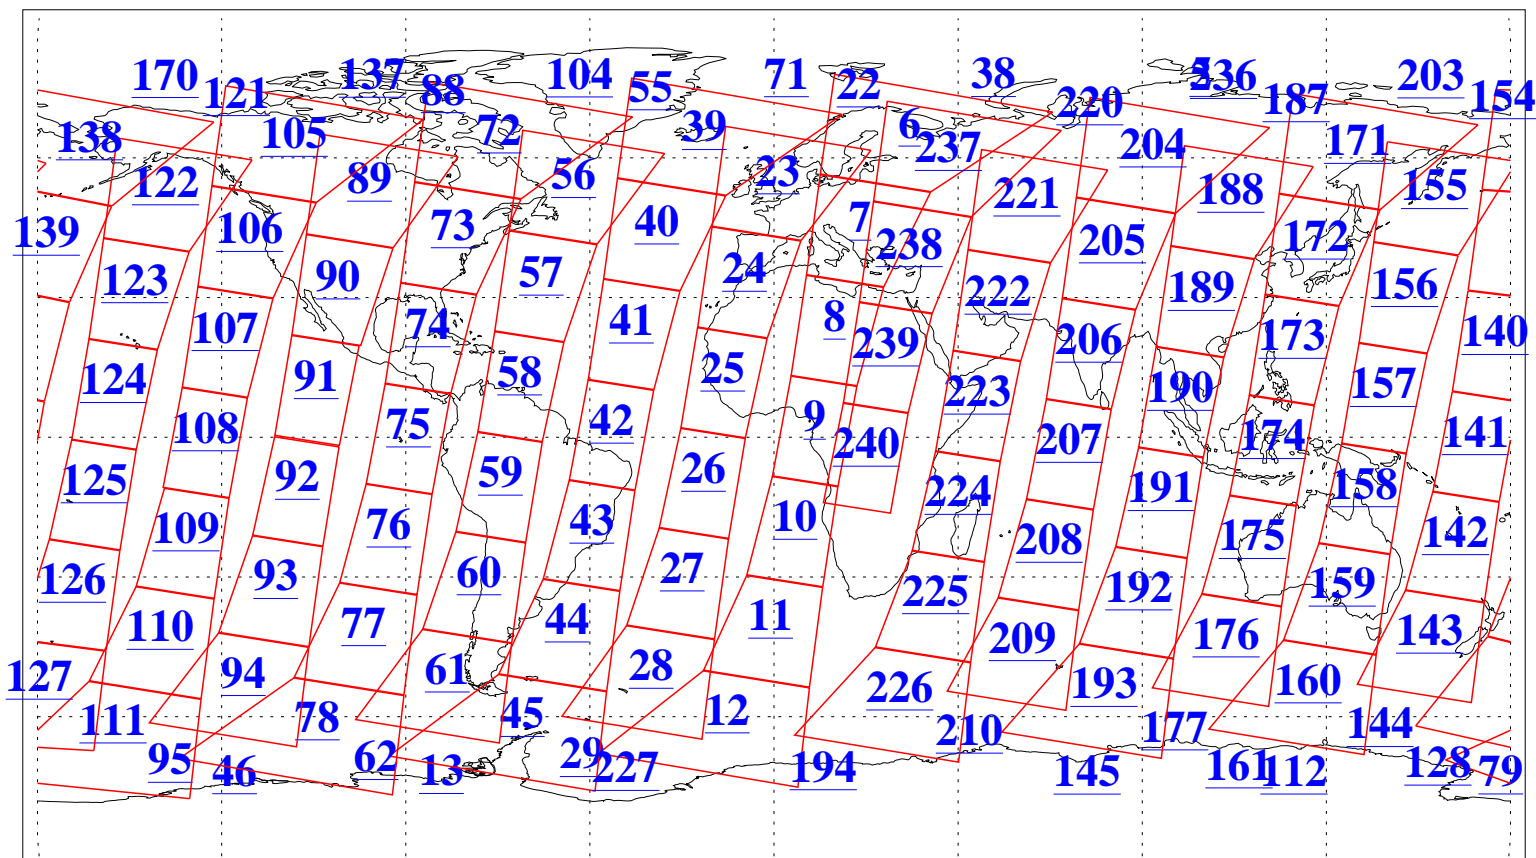

L1B Availability  
AMSU Granules: 240  
HSB Granules: 0  
AIRS Granules: 240

18 Dec 2016  
DoY 353  
Aqua Day 5342  
Granules: 1 to 120

Granules: 121 to 240

Legend: AMSU Available, HSB Available, AIRS Available

L1B Availability  
AMSU Granules: 240  
HSB Granules: 0  
AIRS Granules: 240

18 Dec 2016  
DoY 353  
Aqua Day 5342

Ascending Granules

Descending Granules

Legend: AMSU Available, HSB Available, AIRS Available

L1B Availability  
 AMSU Granules: 240  
 HSB Granules: 0  
 AIRS Granules: 240

18 Dec 2016  
 DoY 353  
 Aqua Day 5342

Northern Hemisphere Granules

Southern Hemisphere Granules

Legend: AMSU Available, HSB Available, AIRS Available