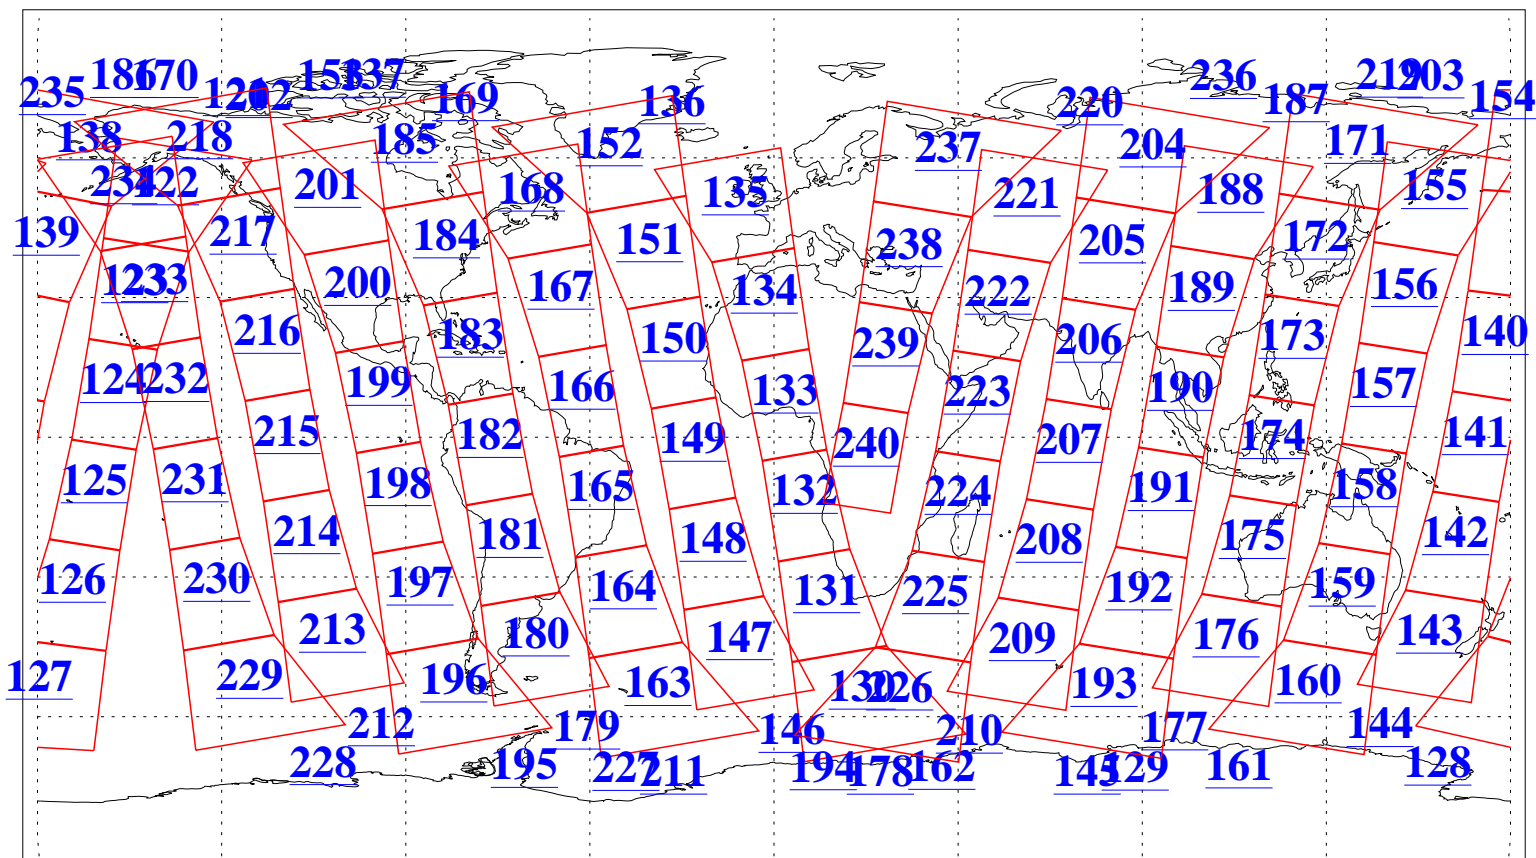

L1B Availability  
AMSU Granules: 240  
HSB Granules: 0  
AIRS Granules: 240

18 Dec 2016  
DoY 353  
Aqua Day 5342  
Granules: 1 to 120

Granules: 121 to 240

Legend: AMSU Available, HSB Available, AIRS Available

L1B Availability  
AMSU Granules: 240  
HSB Granules: 0  
AIRS Granules: 240

18 Dec 2016  
DoY 353  
Aqua Day 5342

Ascending Granules

Descending Granules

Legend: AMSU Available, HSB Available, AIRS Available

L1B Availability  
 AMSU Granules: 240  
 HSB Granules: 0  
 AIRS Granules: 240

18 Dec 2016  
 DoY 353  
 Aqua Day 5342

Northern Hemisphere Granules

Southern Hemisphere Granules

Legend: AMSU Available, HSB Available, AIRS Available