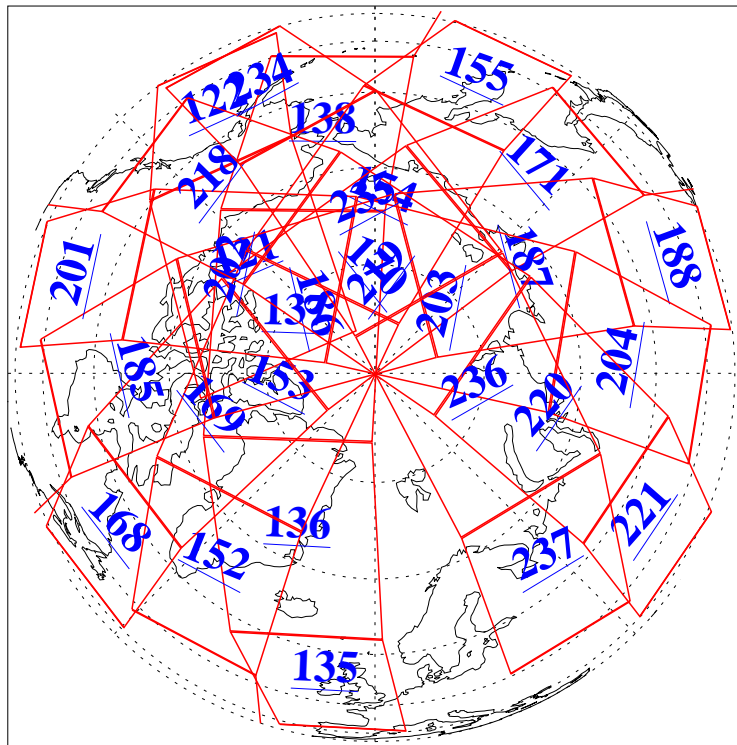

L1B Availability  
AMSU Granules: 240  
HSB Granules: 0  
AIRS Granules: 240

18 Dec 2016  
DoY 353  
Aqua Day 5342  
Granules: 1 to 120

Granules: 121 to 240

Legend: AMSU Available, HSB Available, AIRS Available

L1B Availability  
AMSU Granules: 240  
HSB Granules: 0  
AIRS Granules: 240

18 Dec 2016  
DoY 353  
Aqua Day 5342

Ascending Granules

Descending Granules

Legend: AMSU Available, HSB Available, AIRS Available

L1B Availability  
 AMSU Granules: 240  
 HSB Granules: 0  
 AIRS Granules: 240

18 Dec 2016  
 DoY 353  
 Aqua Day 5342

Northern Hemisphere Granules

Southern Hemisphere Granules

Legend: AMSU Available, HSB Available, AIRS Available