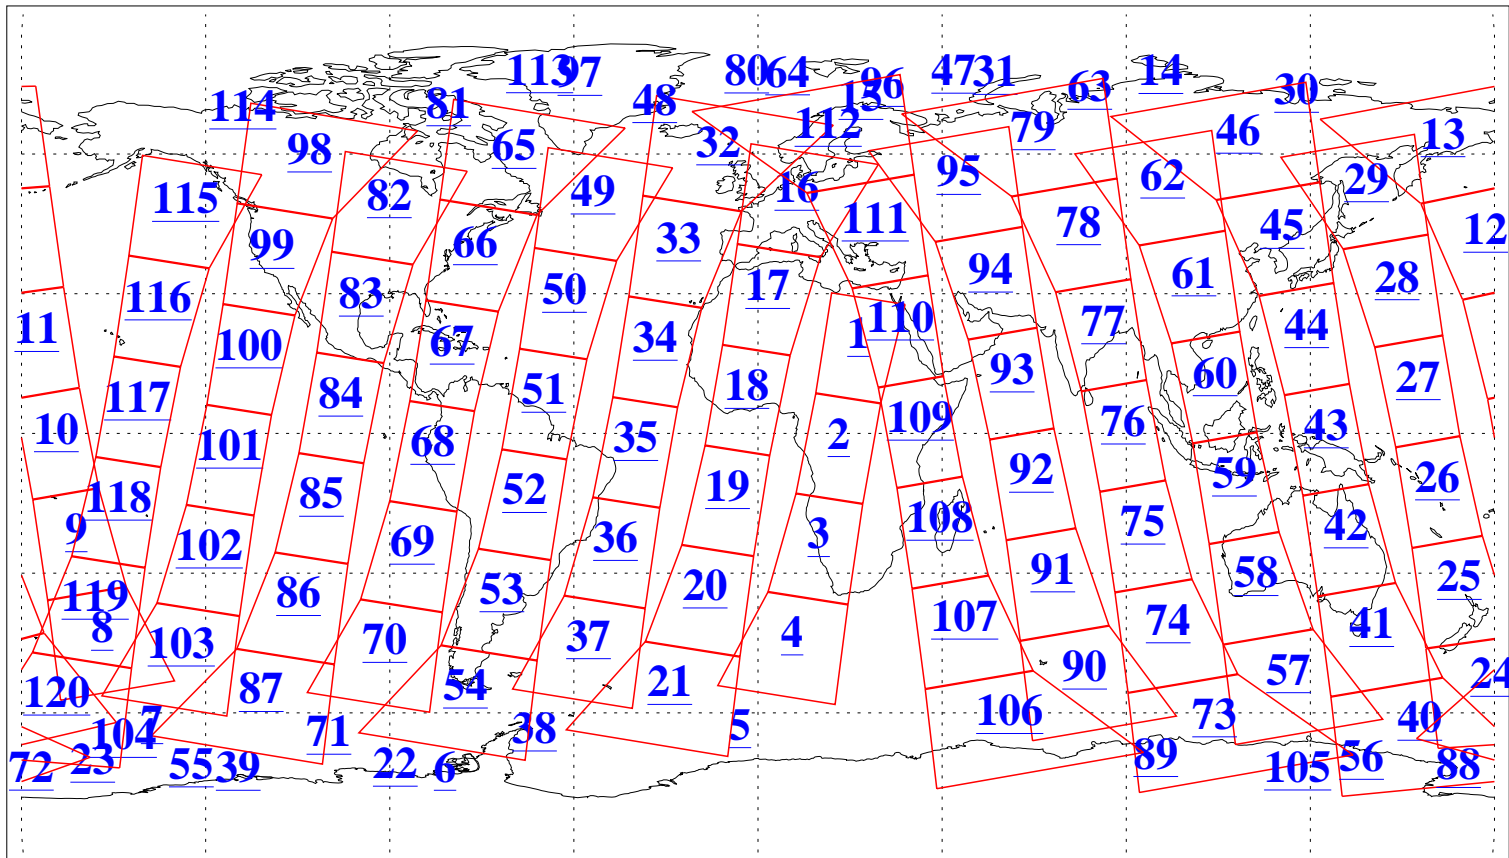

L1B Availability  
AMSU Granules: 240  
HSB Granules: 0  
AIRS Granules: 240

17 Dec 2016  
DoY 352  
Aqua Day 5341  
Granules: 1 to 120

Granules: 121 to 240

Legend: AMSU Available, HSB Available, AIRS Available

L1B Availability  
 AMSU Granules: 240  
 HSB Granules: 0  
 AIRS Granules: 240

17 Dec 2016  
 DoY 352  
 Aqua Day 5341  
 Ascending Granules

Descending Granules

Legend: AMSU Available, HSB Available, AIRS Available

L1B Availability  
 AMSU Granules: 240  
 HSB Granules: 0  
 AIRS Granules: 240

17 Dec 2016  
 DoY 352  
 Aqua Day 5341

Northern Hemisphere Granules

Southern Hemisphere Granules

Legend: AMSU Available, HSB Available, AIRS Available