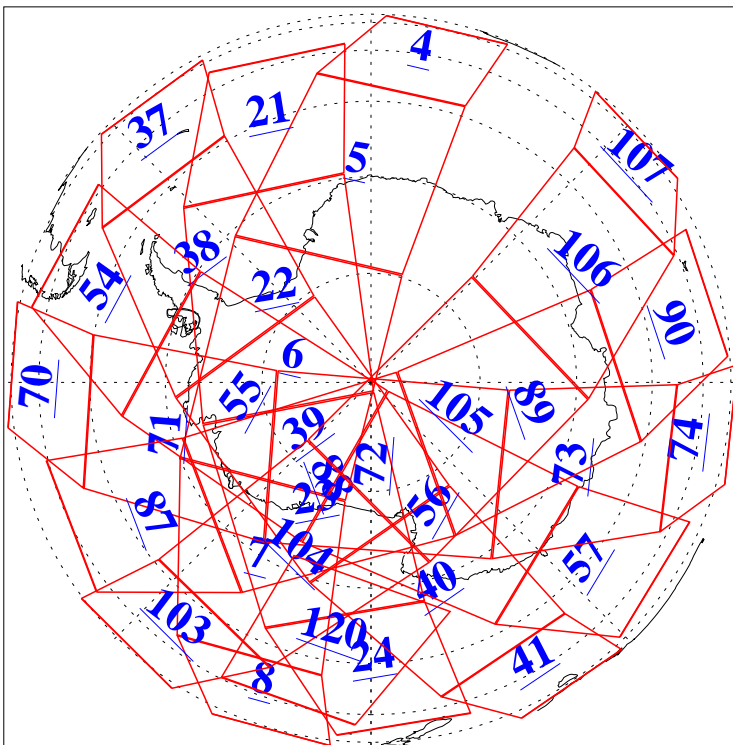

L1B Availability  
AMSU Granules: 240  
HSB Granules: 0  
AIRS Granules: 240

17 Dec 2016  
DoY 352  
Aqua Day 5341  
Granules: 1 to 120

Granules: 121 to 240

Legend: AMSU Available, HSB Available, AIRS Available

L1B Availability  
 AMSU Granules: 240  
 HSB Granules: 0  
 AIRS Granules: 240

17 Dec 2016  
 DoY 352  
 Aqua Day 5341  
 Ascending Granules

Descending Granules

Legend: AMSU Available, HSB Available, AIRS Available

L1B Availability  
 AMSU Granules: 240  
 HSB Granules: 0  
 AIRS Granules: 240

17 Dec 2016  
 DoY 352  
 Aqua Day 5341

Northern Hemisphere Granules

Southern Hemisphere Granules

Legend: AMSU Available, HSB Available, AIRS Available