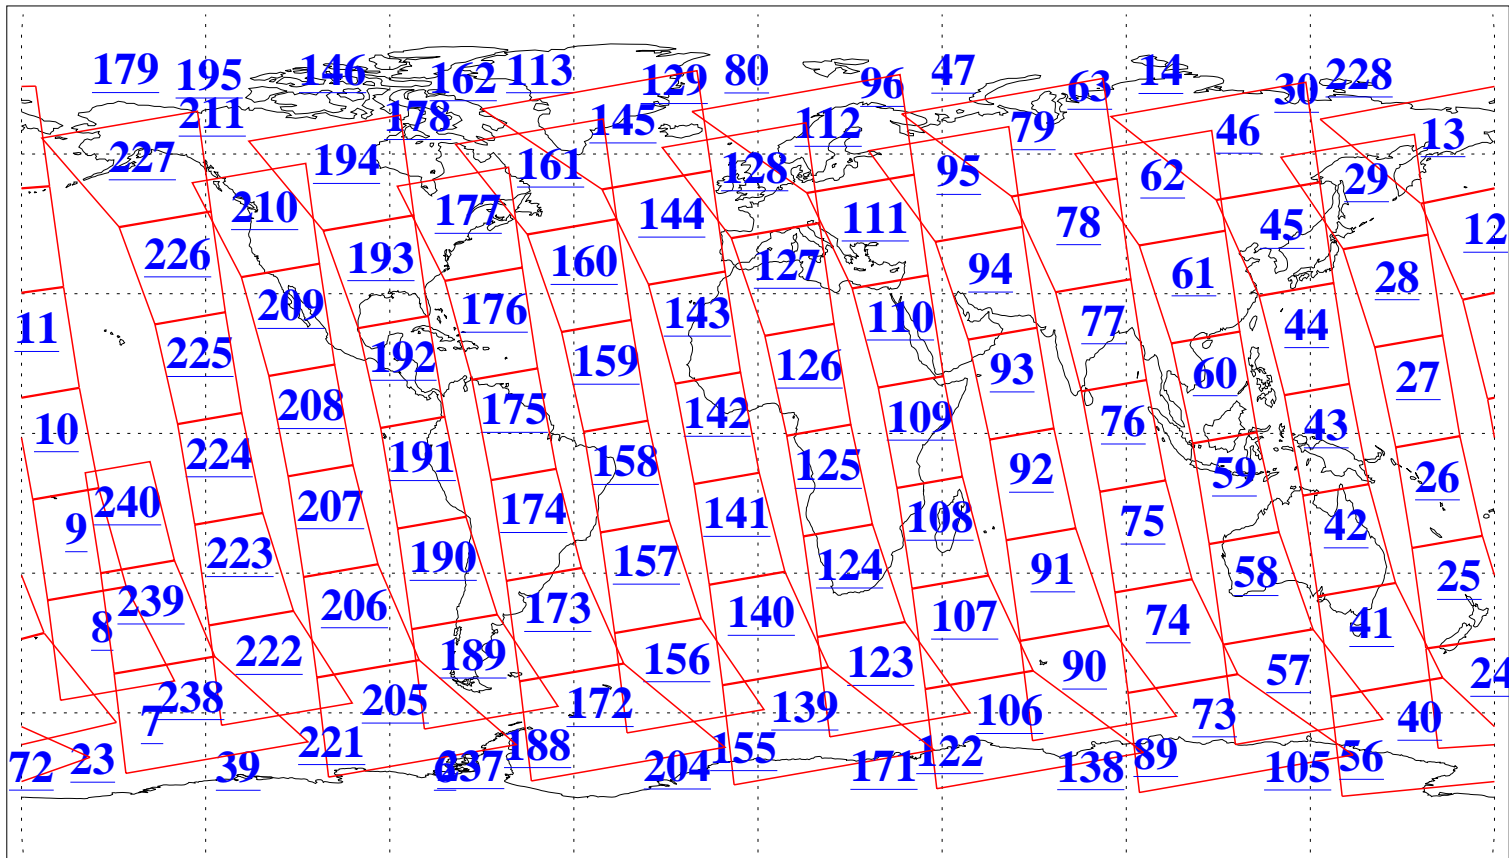

L1B Availability  
AMSU Granules: 240  
HSB Granules: 0  
AIRS Granules: 240

17 Dec 2016  
DoY 352  
Aqua Day 5341  
Granules: 1 to 120

Granules: 121 to 240

Legend: AMSU Available, HSB Available, AIRS Available

L1B Availability  
 AMSU Granules: 240  
 HSB Granules: 0  
 AIRS Granules: 240

17 Dec 2016  
 DoY 352  
 Aqua Day 5341  
 Ascending Granules

Descending Granules

Legend: AMSU Available, HSB Available, AIRS Available