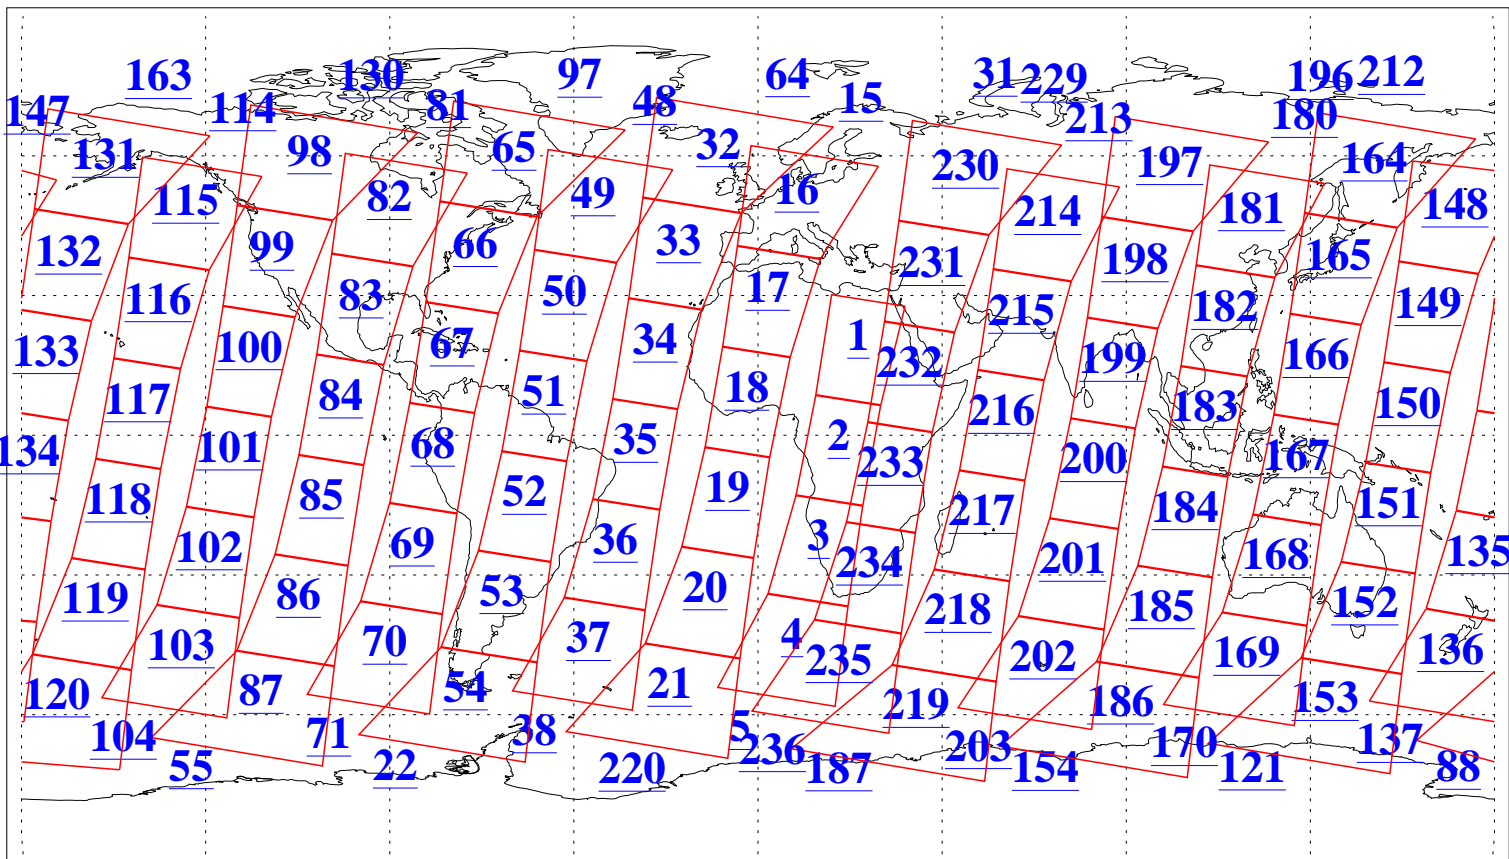

L1B Availability  
AMSU Granules: 240  
HSB Granules: 0  
AIRS Granules: 240

17 Dec 2016  
DoY 352  
Aqua Day 5341  
Granules: 1 to 120

Granules: 121 to 240

Legend: AMSU Available, HSB Available, AIRS Available

L1B Availability  
 AMSU Granules: 240  
 HSB Granules: 0  
 AIRS Granules: 240

17 Dec 2016  
 DoY 352  
 Aqua Day 5341  
 Ascending Granules

Descending Granules

Legend: AMSU Available, HSB Available, AIRS Available

L1B Availability  
 AMSU Granules: 240  
 HSB Granules: 0  
 AIRS Granules: 240

17 Dec 2016  
 DoY 352  
 Aqua Day 5341

Northern Hemisphere Granules

Southern Hemisphere Granules

Legend: AMSU Available, HSB Available, AIRS Available