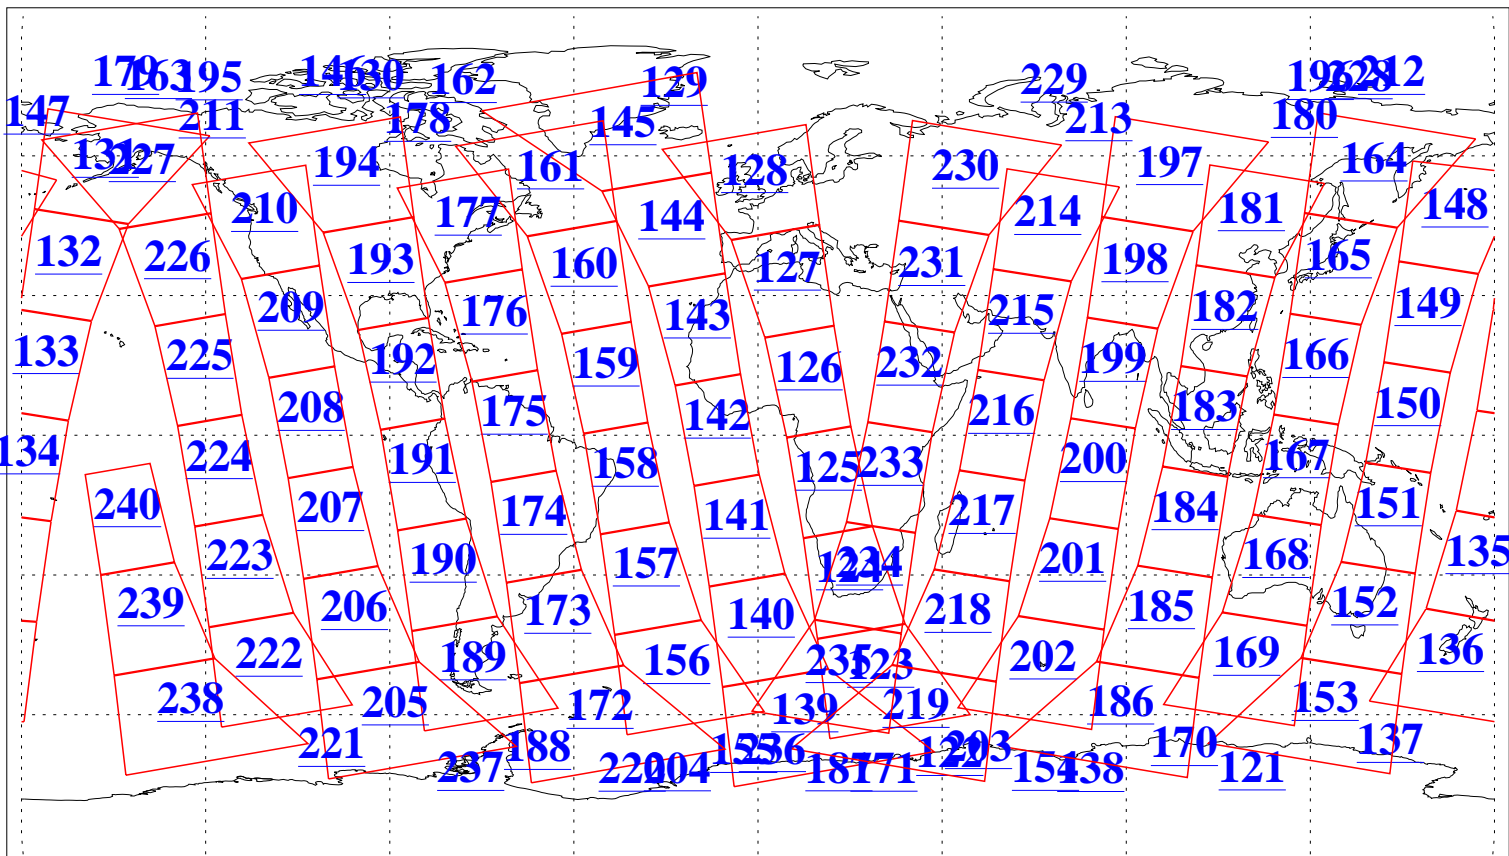

L1B Availability  
AMSU Granules: 240  
HSB Granules: 0  
AIRS Granules: 240

17 Dec 2016  
DoY 352  
Aqua Day 5341  
Granules: 1 to 120

Granules: 121 to 240

Legend: AMSU Available, HSB Available, AIRS Available

L1B Availability  
 AMSU Granules: 240  
 HSB Granules: 0  
 AIRS Granules: 240

17 Dec 2016  
 DoY 352  
 Aqua Day 5341  
 Ascending Granules

Descending Granules

Legend: AMSU Available, HSB Available, AIRS Available

L1B Availability  
 AMSU Granules: 240  
 HSB Granules: 0  
 AIRS Granules: 240

17 Dec 2016  
 DoY 352  
 Aqua Day 5341

Northern Hemisphere Granules

Southern Hemisphere Granules

Legend: AMSU Available, HSB Available, AIRS Available