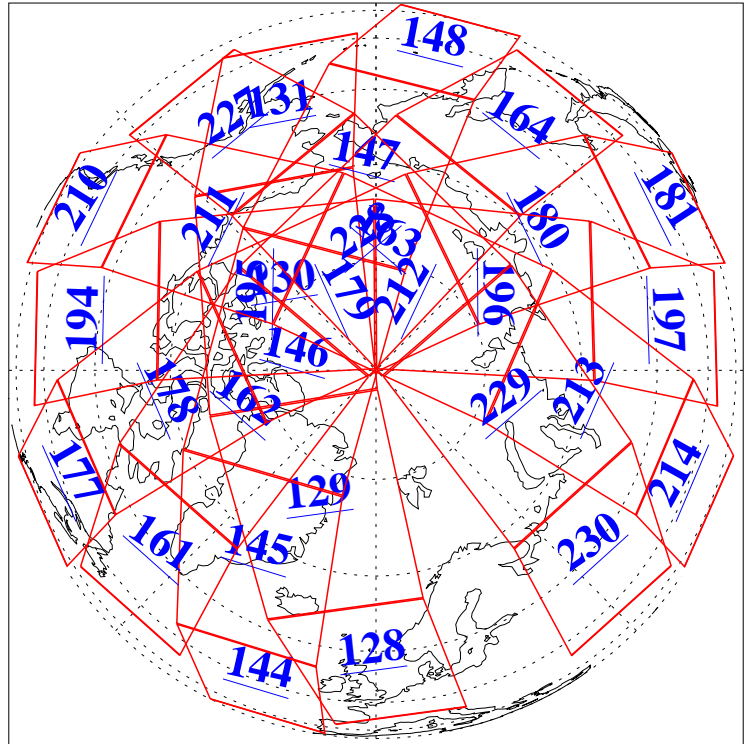

L1B Availability  
 AMSU Granules: 240  
 HSB Granules: 0  
 AIRS Granules: 240

17 Dec 2016  
 DoY 352  
 Aqua Day 5341  
 Ascending Granules

Descending Granules

Legend: AMSU Available, HSB Available, AIRS Available

L1B Availability  
 AMSU Granules: 240  
 HSB Granules: 0  
 AIRS Granules: 240

17 Dec 2016  
 DoY 352  
 Aqua Day 5341

Northern Hemisphere Granules

Southern Hemisphere Granules

Legend: AMSU Available, HSB Available, AIRS Available