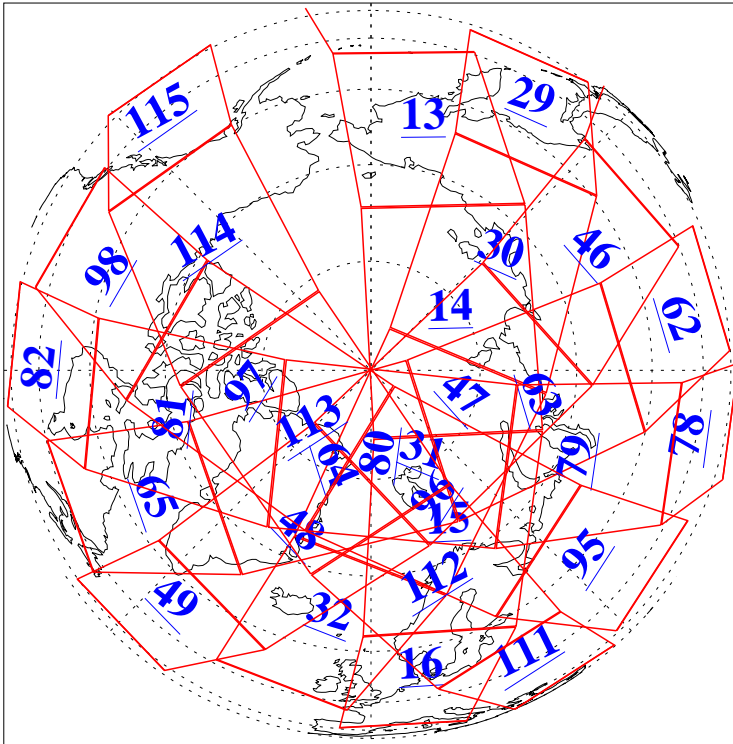

L1B Availability  
AMSU Granules: 240  
HSB Granules: 0  
AIRS Granules: 240

17 Dec 2016  
DoY 352  
Aqua Day 5341  
Granules: 1 to 120

Granules: 121 to 240

Legend: AMSU Available, HSB Available, AIRS Available

L1B Availability  
 AMSU Granules: 240  
 HSB Granules: 0  
 AIRS Granules: 240

17 Dec 2016  
 DoY 352  
 Aqua Day 5341  
 Ascending Granules

Descending Granules

Legend: AMSU Available, HSB Available, AIRS Available

L1B Availability  
 AMSU Granules: 240  
 HSB Granules: 0  
 AIRS Granules: 240

17 Dec 2016  
 DoY 352  
 Aqua Day 5341

Northern Hemisphere Granules

Southern Hemisphere Granules

Legend: AMSU Available, HSB Available, AIRS Available