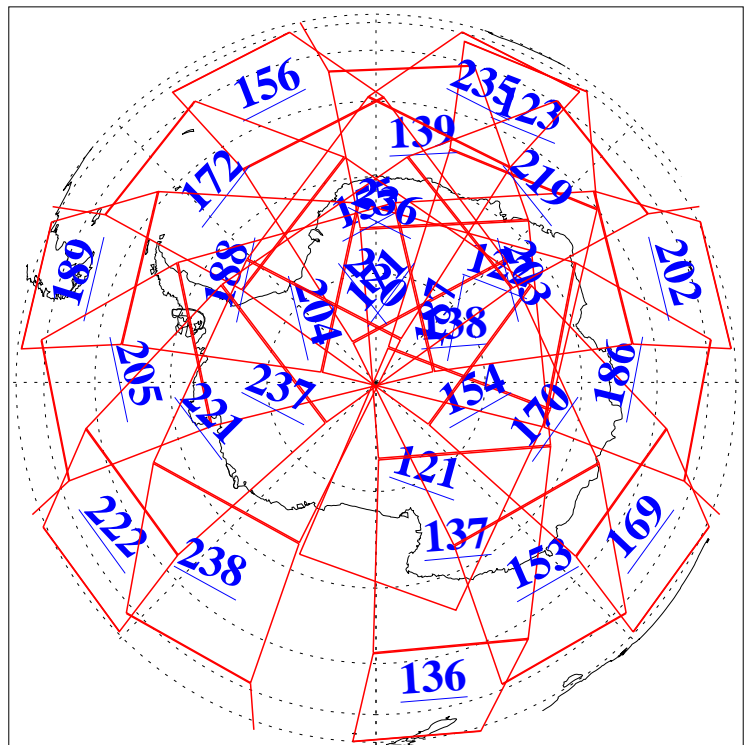

L1B Availability  
AMSU Granules: 240  
HSB Granules: 0  
AIRS Granules: 240

17 Dec 2016  
DoY 352  
Aqua Day 5341  
Granules: 1 to 120

Granules: 121 to 240

Legend: AMSU Available, HSB Available, AIRS Available

L1B Availability  
 AMSU Granules: 240  
 HSB Granules: 0  
 AIRS Granules: 240

17 Dec 2016  
 DoY 352  
 Aqua Day 5341  
 Ascending Granules

Descending Granules

Legend: AMSU Available, HSB Available, AIRS Available

L1B Availability  
 AMSU Granules: 240  
 HSB Granules: 0  
 AIRS Granules: 240

17 Dec 2016  
 DoY 352  
 Aqua Day 5341

Northern Hemisphere Granules

Southern Hemisphere Granules

Legend: AMSU Available, HSB Available, AIRS Available