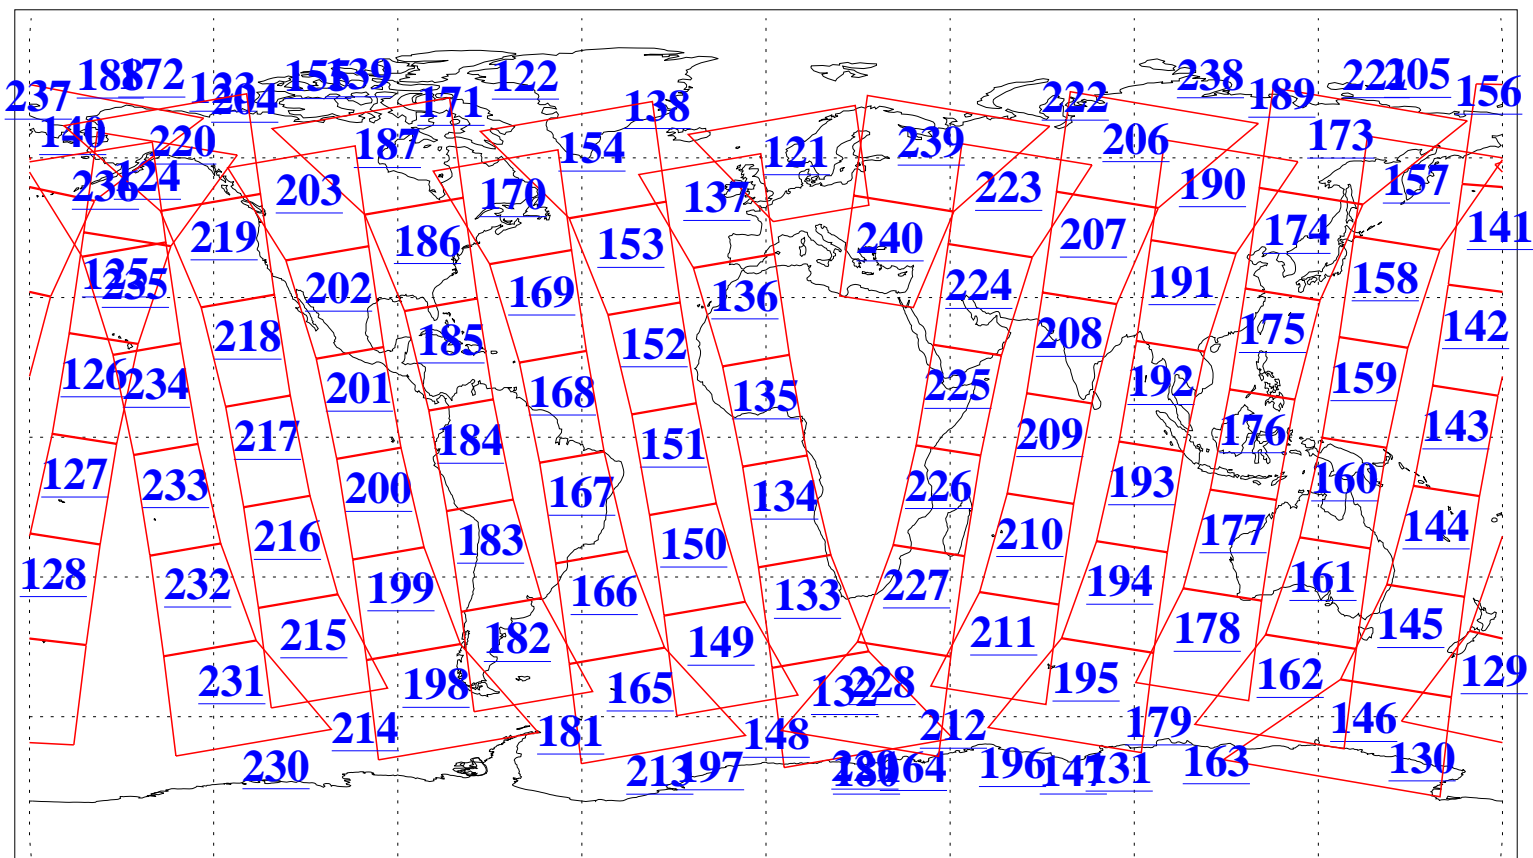

L1B Availability  
AMSU Granules: 240  
HSB Granules: 0  
AIRS Granules: 240

16 Dec 2016  
DoY 351  
Aqua Day 5340  
Granules: 1 to 120

Granules: 121 to 240

Legend: AMSU Available, HSB Available, AIRS Available

L1B Availability  
AMSU Granules: 240  
HSB Granules: 0  
AIRS Granules: 240

16 Dec 2016  
DoY 351  
Aqua Day 5340

Ascending Granules

Descending Granules

Legend: AMSU Available, HSB Available, AIRS Available

L1B Availability  
 AMSU Granules: 240  
 HSB Granules: 0  
 AIRS Granules: 240

16 Dec 2016  
 DoY 351  
 Aqua Day 5340

Northern Hemisphere Granules

Southern Hemisphere Granules

Legend: AMSU Available, HSB Available, AIRS Available