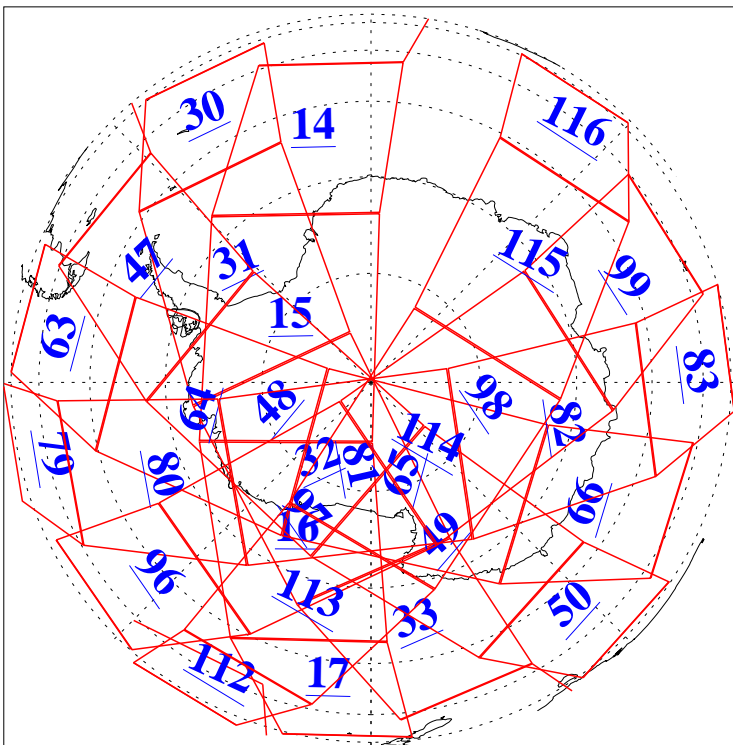

L1B Availability  
AMSU Granules: 240  
HSB Granules: 0  
AIRS Granules: 240

16 Dec 2016  
DoY 351  
Aqua Day 5340  
Granules: 1 to 120

Granules: 121 to 240

Legend: AMSU Available, HSB Available, AIRS Available

L1B Availability  
AMSU Granules: 240  
HSB Granules: 0  
AIRS Granules: 240

16 Dec 2016  
DoY 351  
Aqua Day 5340

Ascending Granules

Descending Granules

Legend: AMSU Available, HSB Available, AIRS Available

L1B Availability  
 AMSU Granules: 240  
 HSB Granules: 0  
 AIRS Granules: 240

16 Dec 2016  
 DoY 351  
 Aqua Day 5340

Northern Hemisphere Granules

Southern Hemisphere Granules

Legend: AMSU Available, HSB Available, AIRS Available