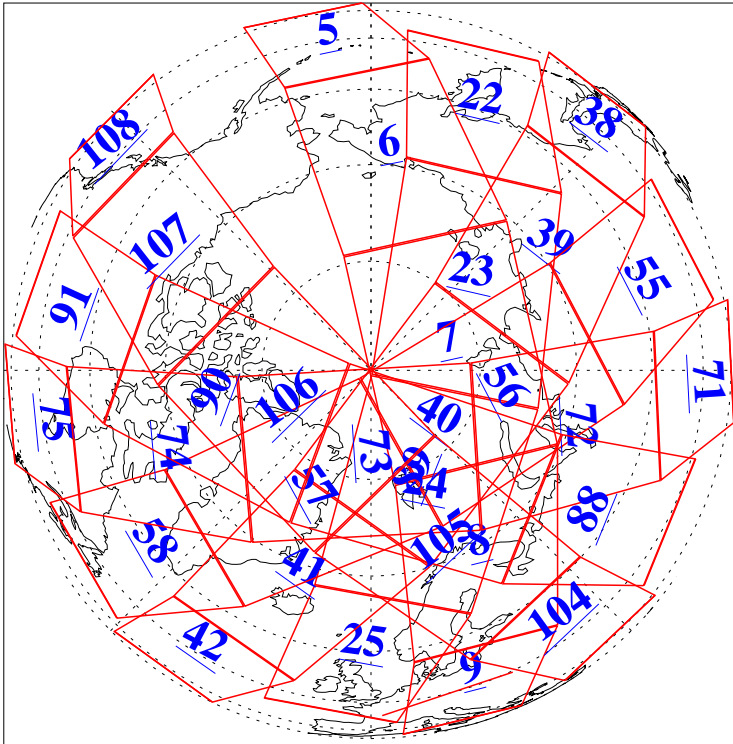

L1B Availability  
AMSU Granules: 240  
HSB Granules: 0  
AIRS Granules: 240

16 Dec 2016  
DoY 351  
Aqua Day 5340  
Granules: 1 to 120

Granules: 121 to 240

Legend: AMSU Available, HSB Available, AIRS Available

L1B Availability  
AMSU Granules: 240  
HSB Granules: 0  
AIRS Granules: 240

16 Dec 2016  
DoY 351  
Aqua Day 5340

Ascending Granules

Descending Granules

Legend: AMSU Available, HSB Available, AIRS Available

L1B Availability  
 AMSU Granules: 240  
 HSB Granules: 0  
 AIRS Granules: 240

16 Dec 2016  
 DoY 351  
 Aqua Day 5340

Northern Hemisphere Granules

Southern Hemisphere Granules

Legend: AMSU Available, HSB Available, AIRS Available