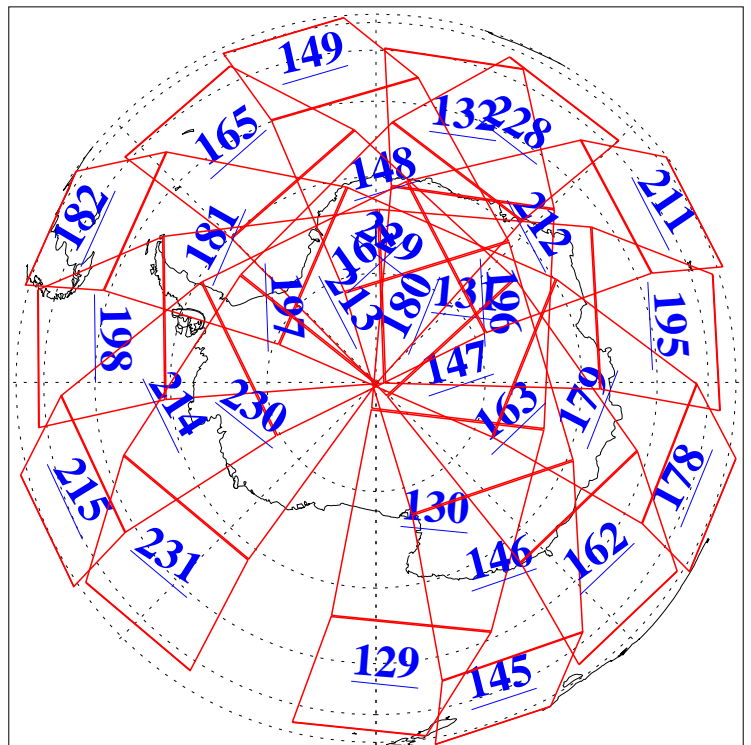

L1B Availability  
AMSU Granules: 240  
HSB Granules: 0  
AIRS Granules: 240

16 Dec 2016  
DoY 351  
Aqua Day 5340

Ascending Granules

Descending Granules

Legend: AMSU Available, HSB Available, AIRS Available

L1B Availability  
 AMSU Granules: 240  
 HSB Granules: 0  
 AIRS Granules: 240

16 Dec 2016  
 DoY 351  
 Aqua Day 5340

Northern Hemisphere Granules

Southern Hemisphere Granules

Legend: AMSU Available, HSB Available, AIRS Available