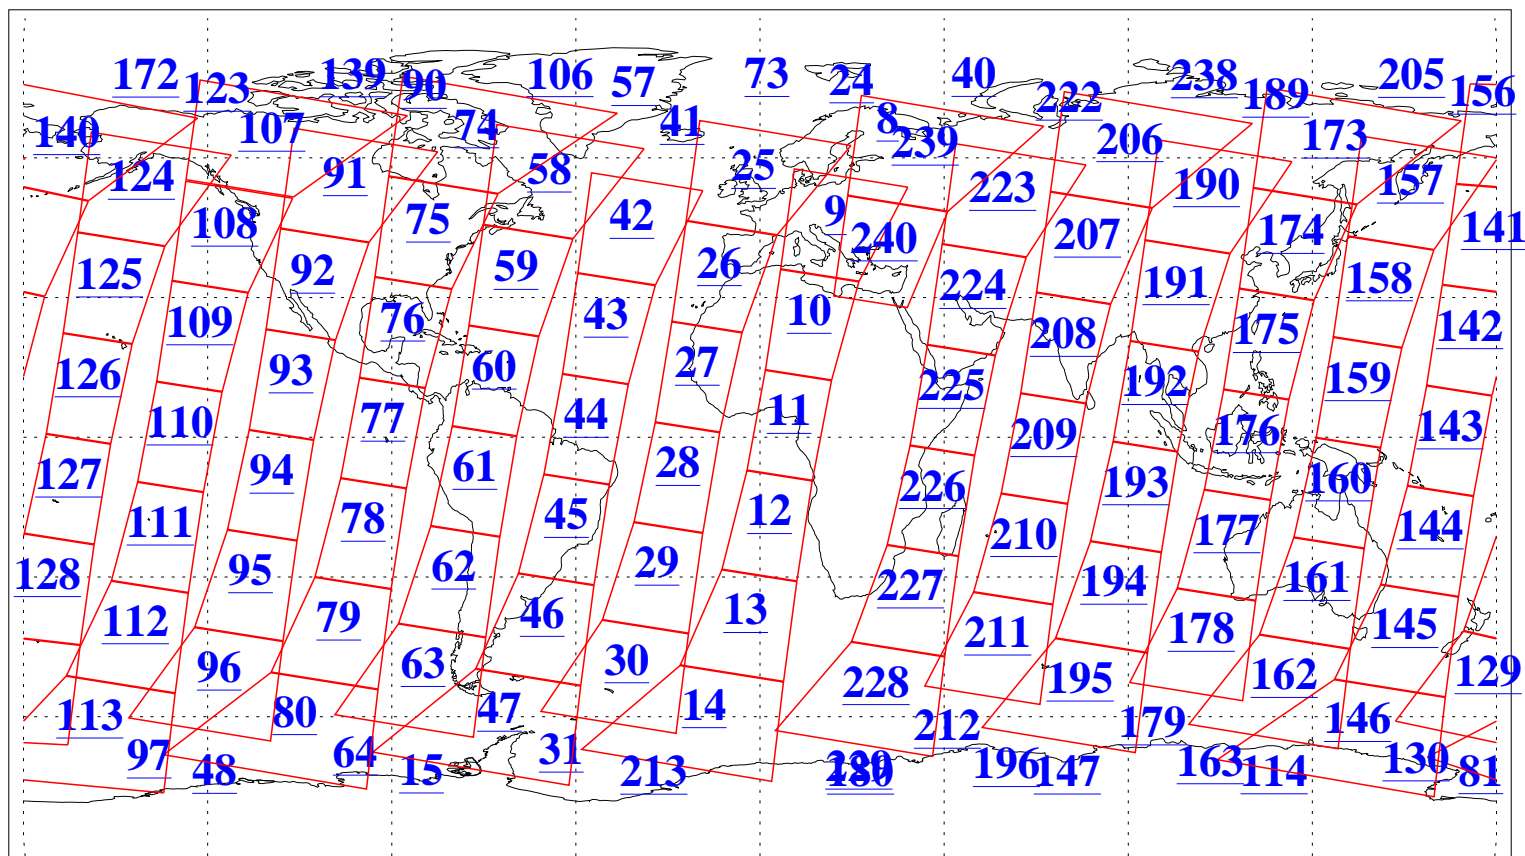

L1B Availability  
AMSU Granules: 240  
HSB Granules: 0  
AIRS Granules: 240

16 Dec 2016  
DoY 351  
Aqua Day 5340  
Granules: 1 to 120

Granules: 121 to 240

Legend: AMSU Available, HSB Available, AIRS Available

L1B Availability  
AMSU Granules: 240  
HSB Granules: 0  
AIRS Granules: 240

16 Dec 2016  
DoY 351  
Aqua Day 5340

Ascending Granules

Descending Granules

Legend: AMSU Available, HSB Available, AIRS Available