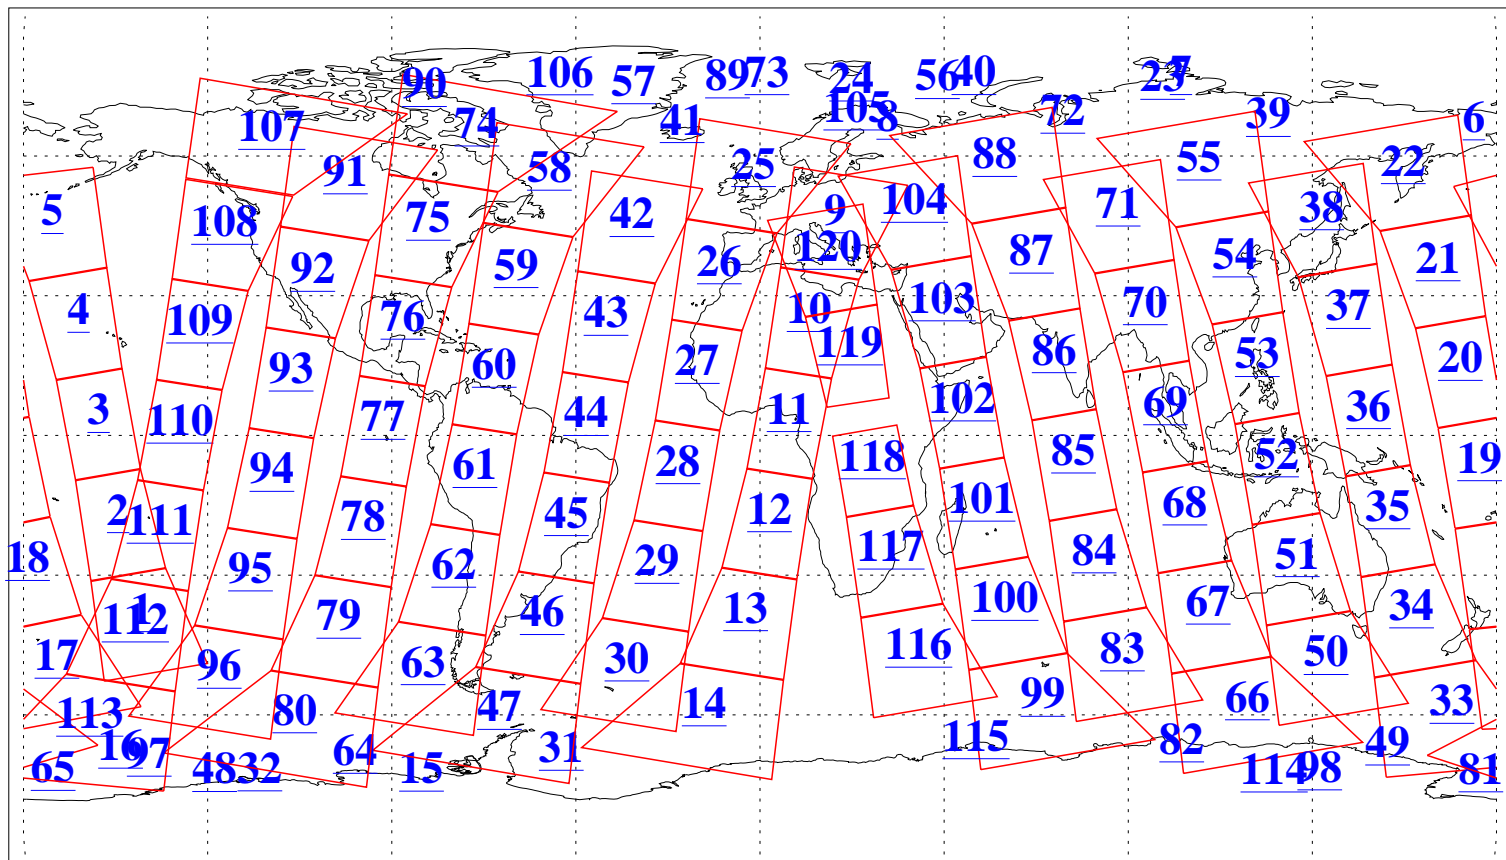

L1B Availability  
AMSU Granules: 240  
HSB Granules: 0  
AIRS Granules: 240

16 Dec 2016  
DoY 351  
Aqua Day 5340  
Granules: 1 to 120

Granules: 121 to 240

Legend: AMSU Available, HSB Available, AIRS Available

L1B Availability  
AMSU Granules: 240  
HSB Granules: 0  
AIRS Granules: 240

16 Dec 2016  
DoY 351  
Aqua Day 5340

Ascending Granules

Descending Granules

Legend: AMSU Available, HSB Available, AIRS Available

L1B Availability  
 AMSU Granules: 240  
 HSB Granules: 0  
 AIRS Granules: 240

16 Dec 2016  
 DoY 351  
 Aqua Day 5340

Northern Hemisphere Granules

Southern Hemisphere Granules

Legend: AMSU Available, HSB Available, AIRS Available