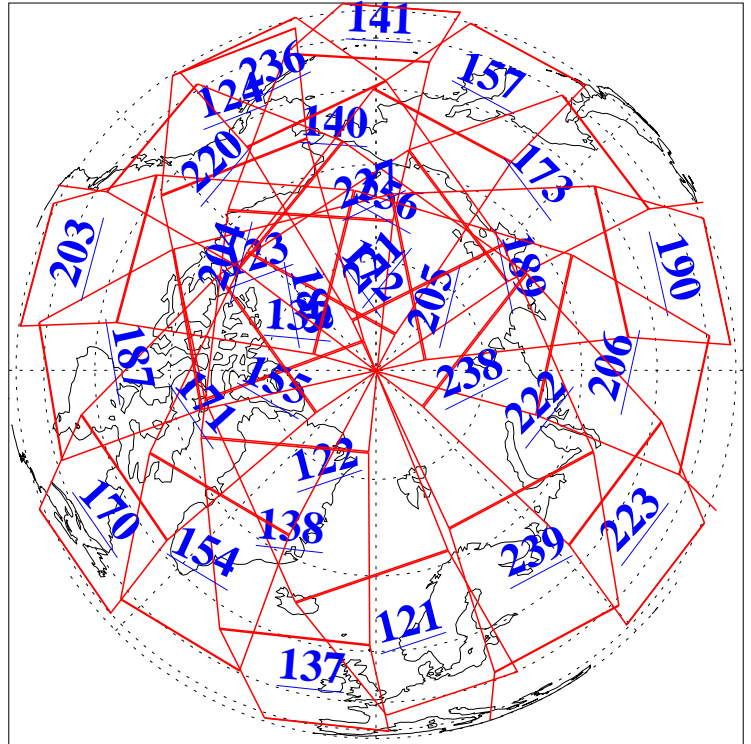

L1B Availability  
AMSU Granules: 240  
HSB Granules: 0  
AIRS Granules: 240

16 Dec 2016  
DoY 351  
Aqua Day 5340  
Granules: 1 to 120

Granules: 121 to 240

Legend: AMSU Available, HSB Available, AIRS Available

L1B Availability  
AMSU Granules: 240  
HSB Granules: 0  
AIRS Granules: 240

16 Dec 2016  
DoY 351  
Aqua Day 5340

Ascending Granules

Descending Granules

Legend: AMSU Available, HSB Available, AIRS Available

L1B Availability  
 AMSU Granules: 240  
 HSB Granules: 0  
 AIRS Granules: 240

16 Dec 2016  
 DoY 351  
 Aqua Day 5340

Northern Hemisphere Granules

Southern Hemisphere Granules

Legend: AMSU Available, HSB Available, AIRS Available