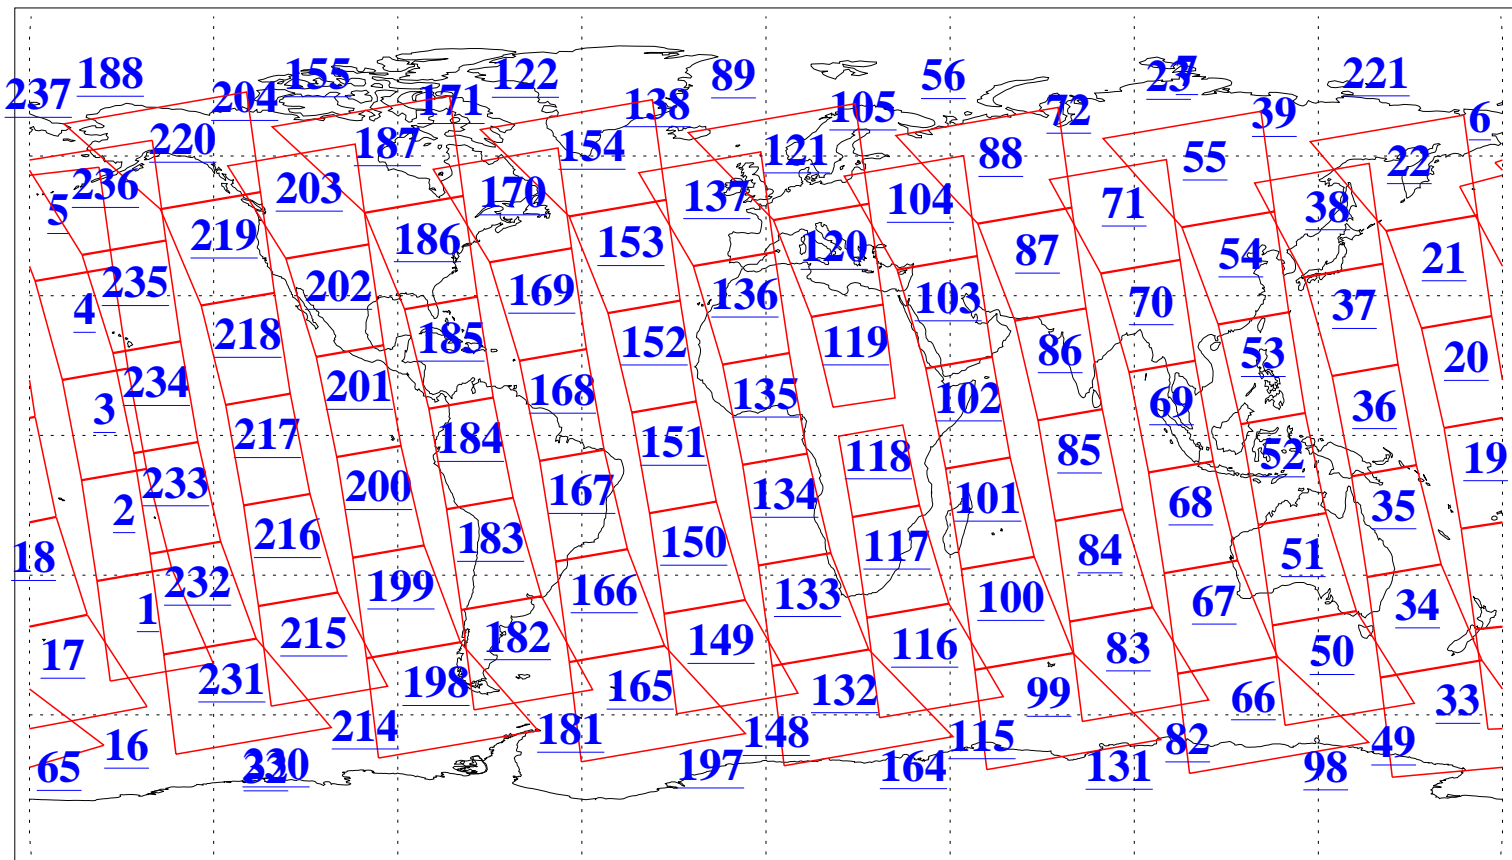

L1B Availability  
AMSU Granules: 240  
HSB Granules: 0  
AIRS Granules: 240

16 Dec 2016  
DoY 351  
Aqua Day 5340  
Granules: 1 to 120

Granules: 121 to 240

Legend: AMSU Available, HSB Available, AIRS Available

L1B Availability  
AMSU Granules: 240  
HSB Granules: 0  
AIRS Granules: 240

16 Dec 2016  
DoY 351  
Aqua Day 5340

Ascending Granules

Descending Granules

Legend: AMSU Available, HSB Available, AIRS Available

L1B Availability  
 AMSU Granules: 240  
 HSB Granules: 0  
 AIRS Granules: 240

16 Dec 2016  
 DoY 351  
 Aqua Day 5340

Northern Hemisphere Granules

Southern Hemisphere Granules

Legend: AMSU Available, HSB Available, AIRS Available