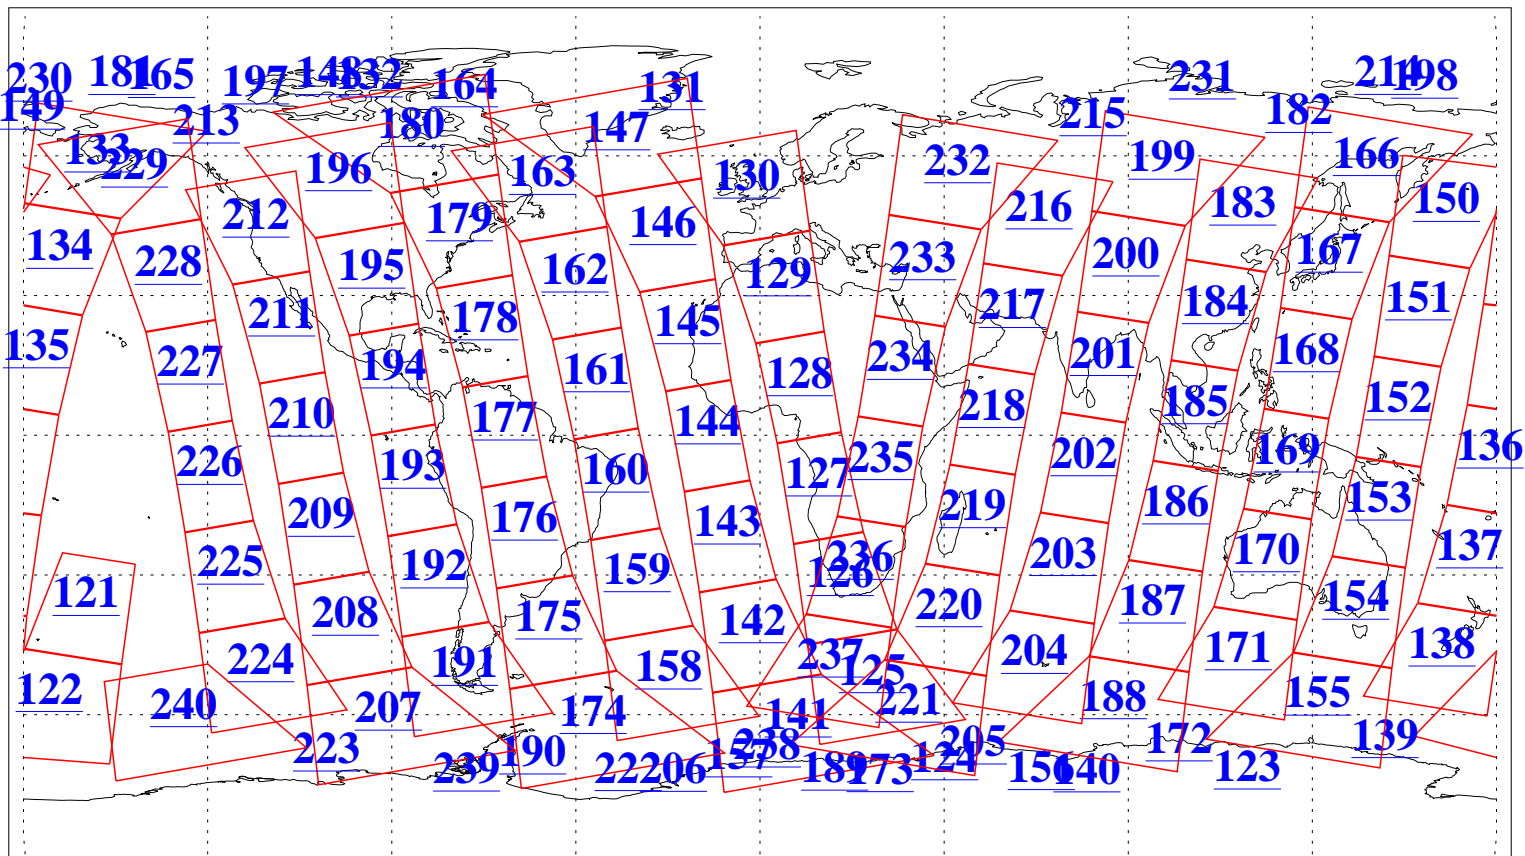

L1B Availability
AMSU Granules: 240
HSB Granules: 0
AIRS Granules: 240

15 Dec 2016
DoY 350
Aqua Day 5339
Granules: 1 to 120

Granules: 121 to 240

Legend: AMSU Available, HSB Available, AIRS Available

L1B Availability
AMSU Granules: 240
HSB Granules: 0
AIRS Granules: 240

15 Dec 2016
DoY 350
Aqua Day 5339

Ascending Granules

Descending Granules

Legend: AMSU Available, HSB Available, AIRS Available

L1B Availability
 AMSU Granules: 240
 HSB Granules: 0
 AIRS Granules: 240

15 Dec 2016
 DoY 350
 Aqua Day 5339

Northern Hemisphere Granules

Southern Hemisphere Granules

Legend: AMSU Available, HSB Available, AIRS Available