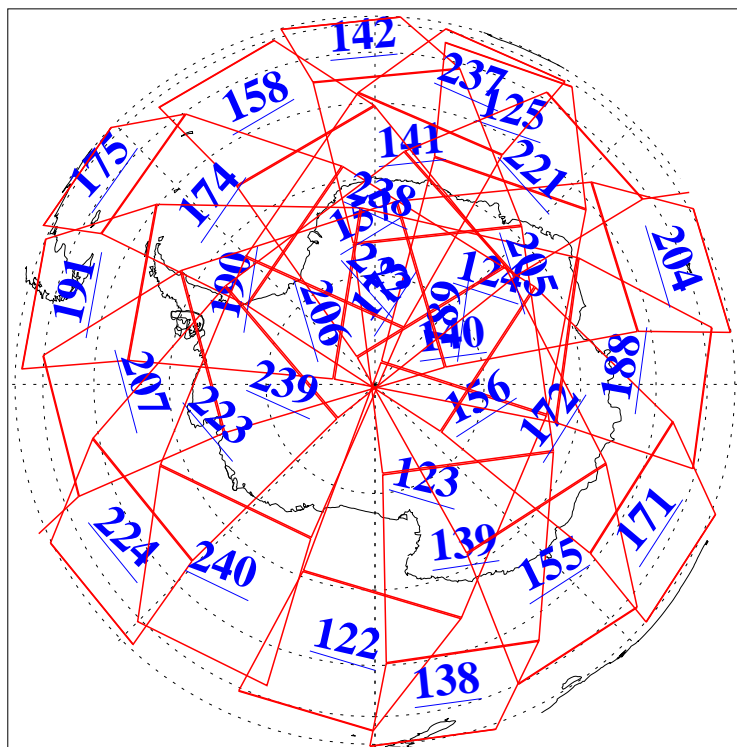

L1B Availability
AMSU Granules: 240
HSB Granules: 0
AIRS Granules: 240

15 Dec 2016
DoY 350
Aqua Day 5339
Granules: 1 to 120

Granules: 121 to 240

Legend: AMSU Available, HSB Available, AIRS Available

L1B Availability
AMSU Granules: 240
HSB Granules: 0
AIRS Granules: 240

15 Dec 2016
DoY 350
Aqua Day 5339

Ascending Granules

Descending Granules

Legend: AMSU Available, HSB Available, AIRS Available

L1B Availability
 AMSU Granules: 240
 HSB Granules: 0
 AIRS Granules: 240

15 Dec 2016
 DoY 350
 Aqua Day 5339

Northern Hemisphere Granules

Southern Hemisphere Granules

Legend: AMSU Available, HSB Available, AIRS Available