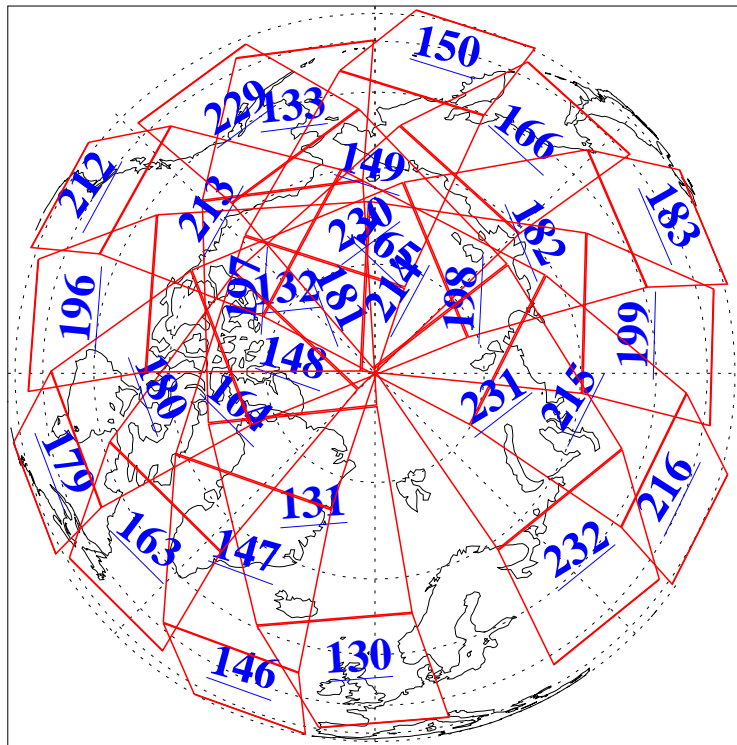

L1B Availability
AMSU Granules: 240
HSB Granules: 0
AIRS Granules: 240

15 Dec 2016
DoY 350
Aqua Day 5339
Granules: 1 to 120

Granules: 121 to 240

Legend: AMSU Available, HSB Available, AIRS Available

L1B Availability
AMSU Granules: 240
HSB Granules: 0
AIRS Granules: 240

15 Dec 2016
DoY 350
Aqua Day 5339

Ascending Granules

Descending Granules

Legend: AMSU Available, HSB Available, AIRS Available

L1B Availability
 AMSU Granules: 240
 HSB Granules: 0
 AIRS Granules: 240

15 Dec 2016
 DoY 350
 Aqua Day 5339

Northern Hemisphere Granules

Southern Hemisphere Granules

Legend: AMSU Available, HSB Available, AIRS Available