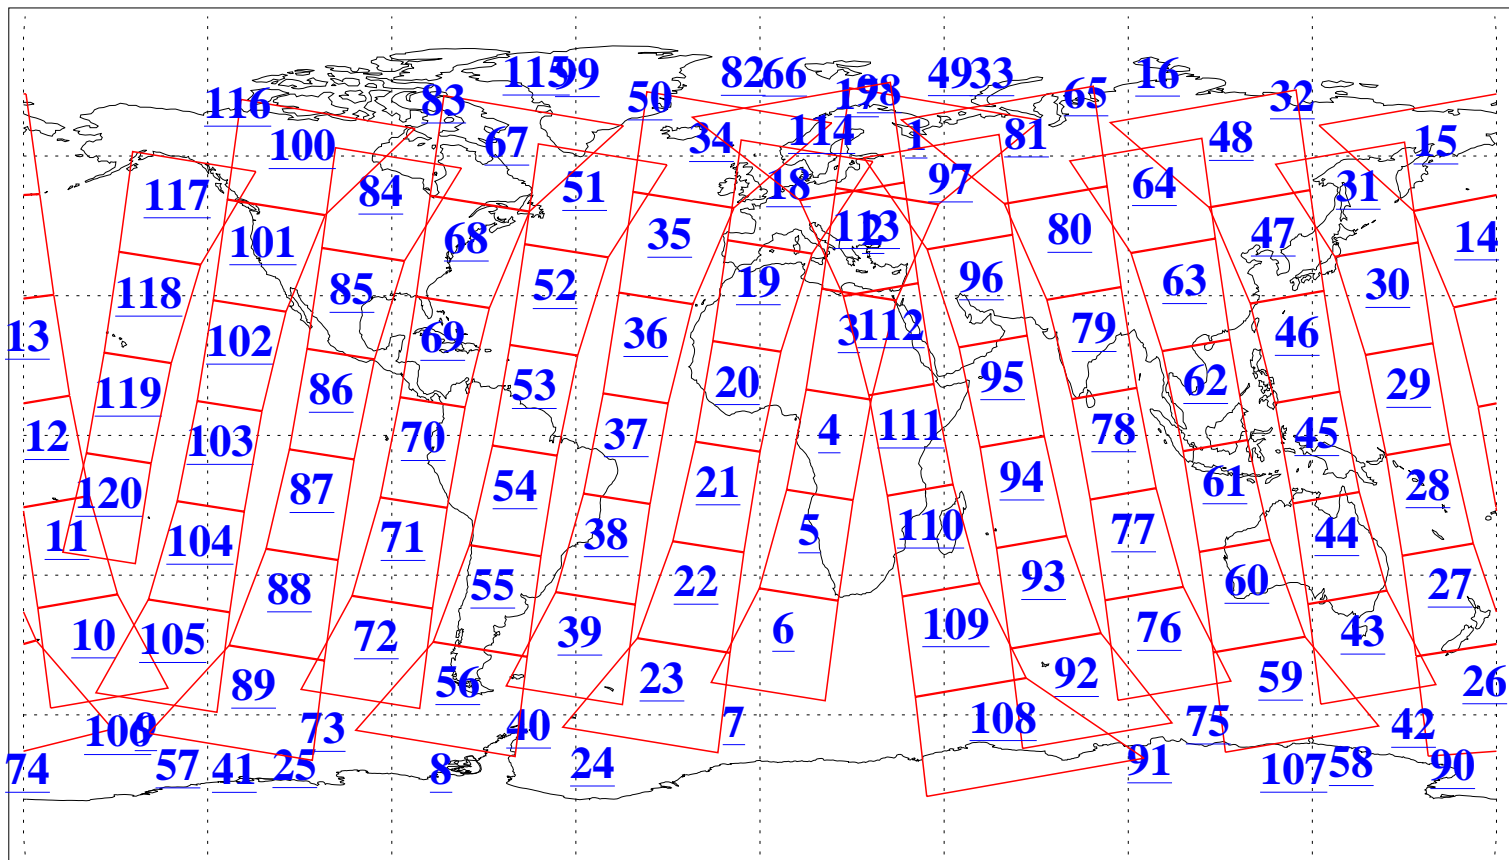

L1B Availability
AMSU Granules: 240
HSB Granules: 0
AIRS Granules: 240

15 Dec 2016
DoY 350
Aqua Day 5339
Granules: 1 to 120

Granules: 121 to 240

Legend: AMSU Available, HSB Available, AIRS Available

L1B Availability
AMSU Granules: 240
HSB Granules: 0
AIRS Granules: 240

15 Dec 2016
DoY 350
Aqua Day 5339

Ascending Granules

Descending Granules

Legend: AMSU Available, HSB Available, AIRS Available

L1B Availability
 AMSU Granules: 240
 HSB Granules: 0
 AIRS Granules: 240

15 Dec 2016
 DoY 350
 Aqua Day 5339

Northern Hemisphere Granules

Southern Hemisphere Granules

Legend: AMSU Available, HSB Available, AIRS Available