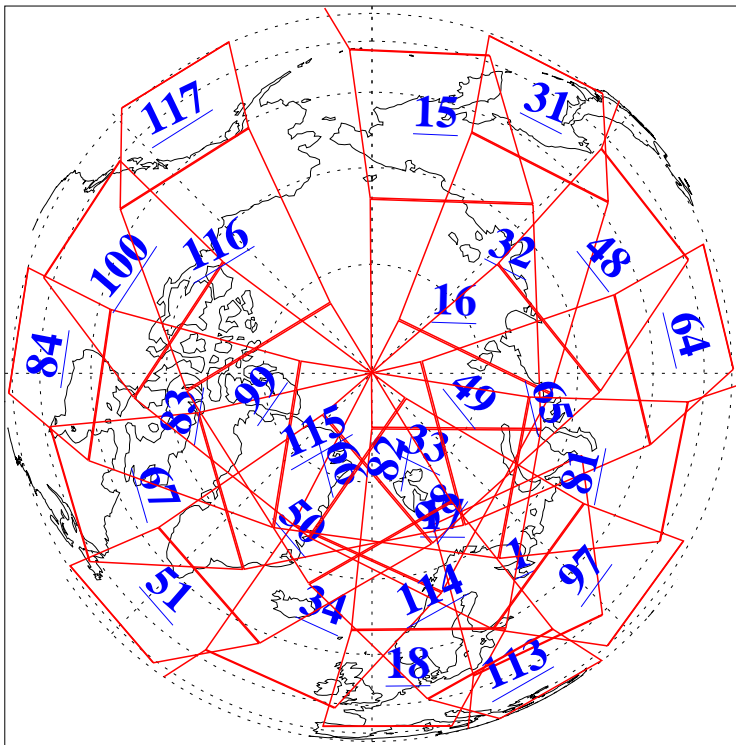

L1B Availability
AMSU Granules: 240
HSB Granules: 0
AIRS Granules: 240

15 Dec 2016
DoY 350
Aqua Day 5339
Granules: 1 to 120

Granules: 121 to 240

Legend: AMSU Available, HSB Available, AIRS Available

L1B Availability
AMSU Granules: 240
HSB Granules: 0
AIRS Granules: 240

15 Dec 2016
DoY 350
Aqua Day 5339

Ascending Granules

Descending Granules

Legend: AMSU Available, HSB Available, AIRS Available

L1B Availability
 AMSU Granules: 240
 HSB Granules: 0
 AIRS Granules: 240

15 Dec 2016
 DoY 350
 Aqua Day 5339

Northern Hemisphere Granules

Southern Hemisphere Granules

Legend: AMSU Available, HSB Available, AIRS Available