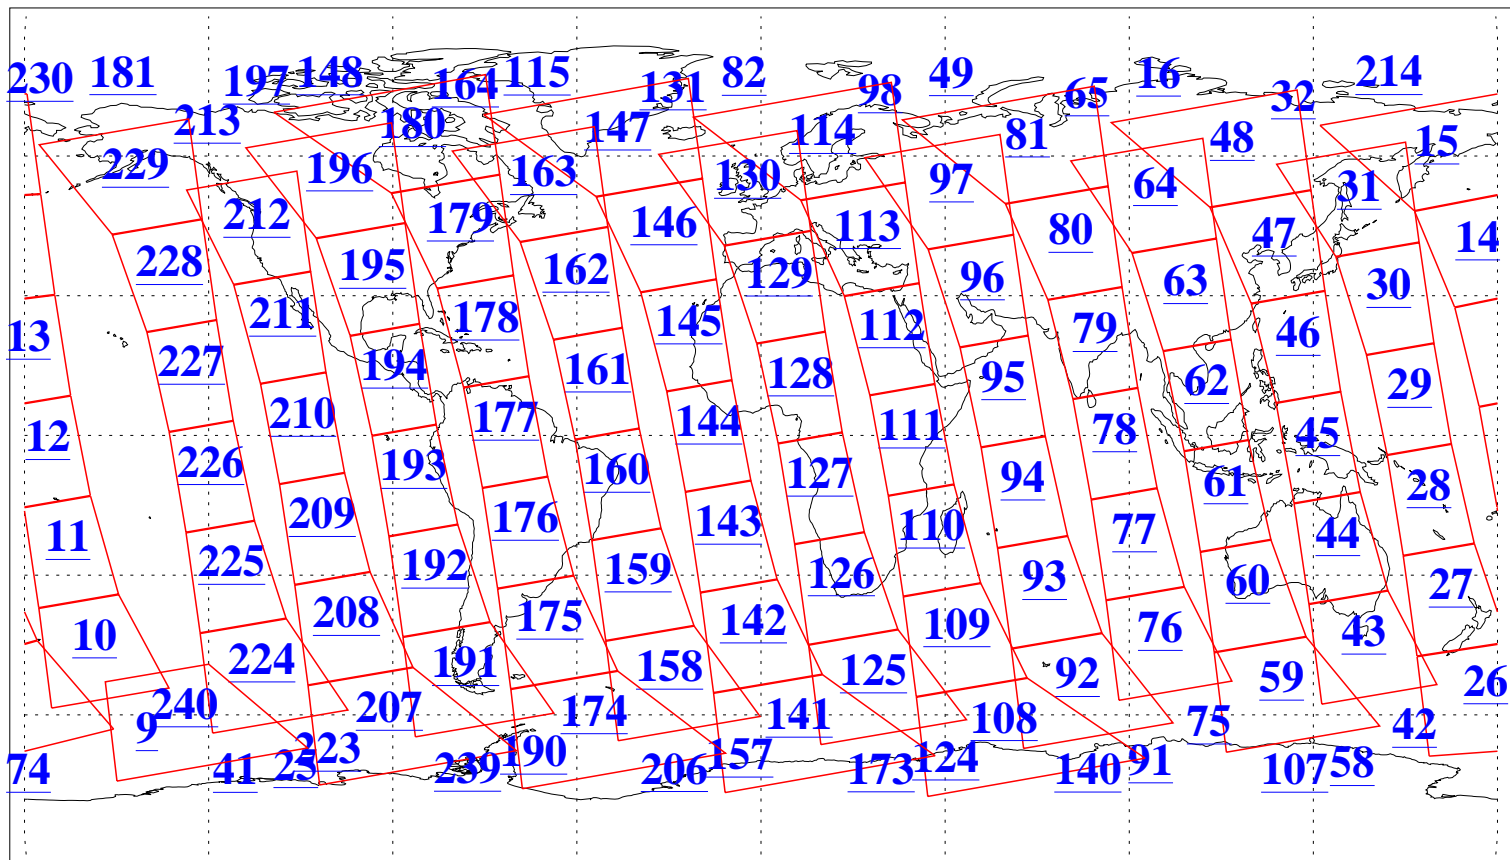

L1B Availability
AMSU Granules: 240
HSB Granules: 0
AIRS Granules: 240

15 Dec 2016
DoY 350
Aqua Day 5339
Granules: 1 to 120

Granules: 121 to 240

Legend: AMSU Available, HSB Available, AIRS Available

L1B Availability
AMSU Granules: 240
HSB Granules: 0
AIRS Granules: 240

15 Dec 2016
DoY 350
Aqua Day 5339

Ascending Granules

Descending Granules

Legend: AMSU Available, HSB Available, AIRS Available

L1B Availability
 AMSU Granules: 240
 HSB Granules: 0
 AIRS Granules: 240

15 Dec 2016
 DoY 350
 Aqua Day 5339

Northern Hemisphere Granules

Southern Hemisphere Granules

Legend: AMSU Available, HSB Available, AIRS Available