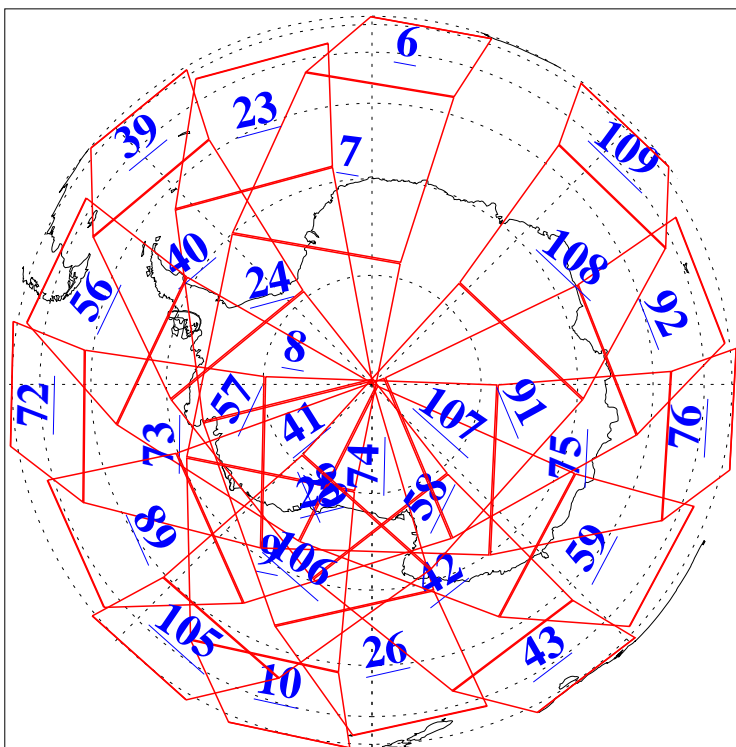

L1B Availability
AMSU Granules: 240
HSB Granules: 0
AIRS Granules: 240

15 Dec 2016
DoY 350
Aqua Day 5339
Granules: 1 to 120

Granules: 121 to 240

Legend: AMSU Available, HSB Available, AIRS Available

L1B Availability
AMSU Granules: 240
HSB Granules: 0
AIRS Granules: 240

15 Dec 2016
DoY 350
Aqua Day 5339

Ascending Granules

Descending Granules

Legend: AMSU Available, HSB Available, AIRS Available

L1B Availability
 AMSU Granules: 240
 HSB Granules: 0
 AIRS Granules: 240

15 Dec 2016
 DoY 350
 Aqua Day 5339

Northern Hemisphere Granules

Southern Hemisphere Granules

Legend: AMSU Available, HSB Available, AIRS Available