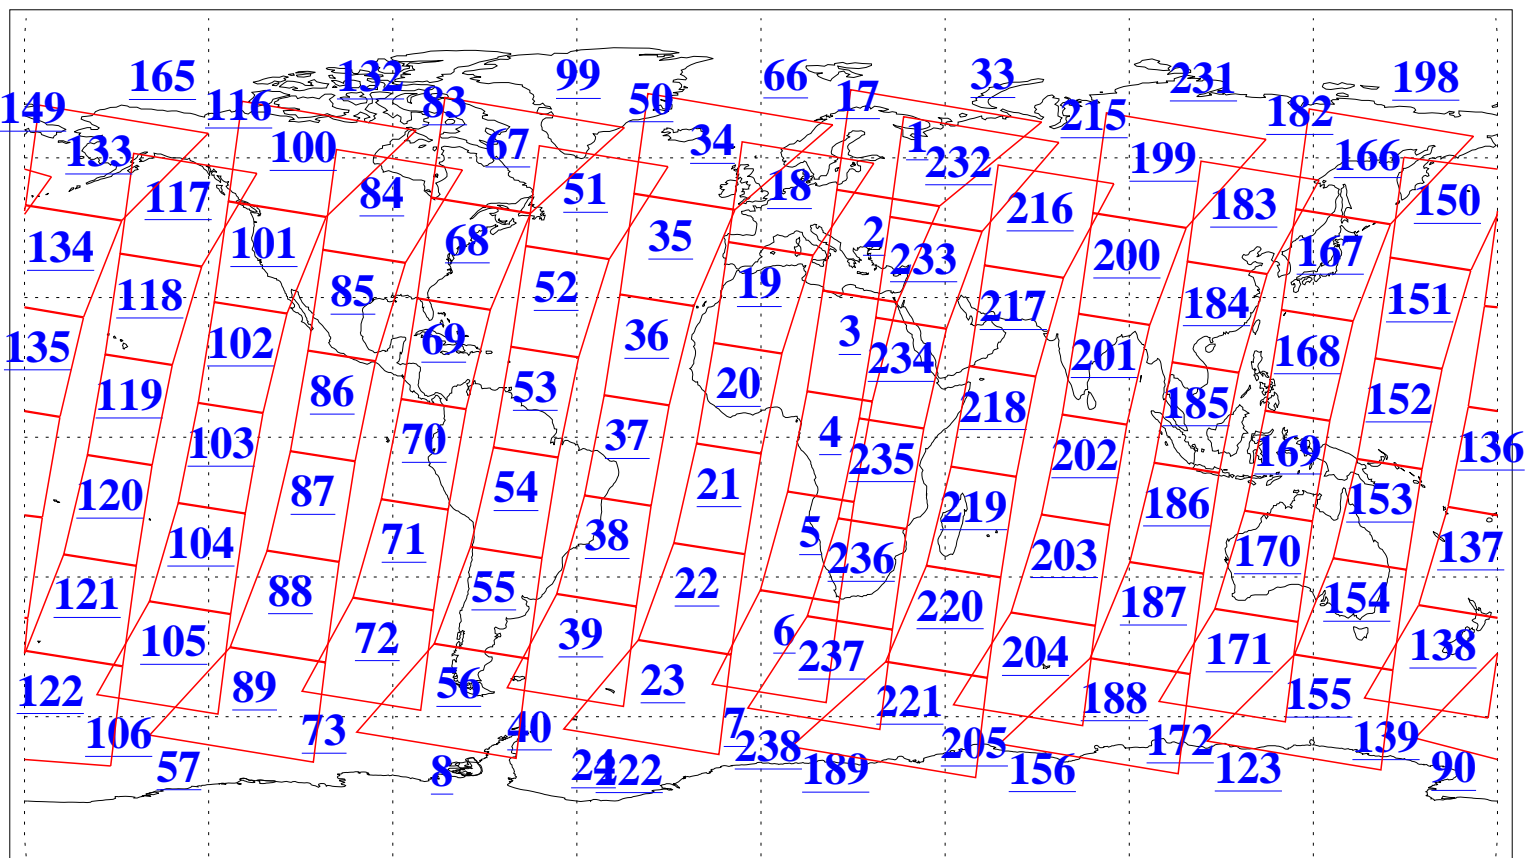

L1B Availability
AMSU Granules: 240
HSB Granules: 0
AIRS Granules: 240

15 Dec 2016
DoY 350
Aqua Day 5339
Granules: 1 to 120

Granules: 121 to 240

Legend: AMSU Available, HSB Available, AIRS Available

L1B Availability
AMSU Granules: 240
HSB Granules: 0
AIRS Granules: 240

15 Dec 2016
DoY 350
Aqua Day 5339

Ascending Granules

Descending Granules

Legend: AMSU Available, HSB Available, AIRS Available

L1B Availability
 AMSU Granules: 240
 HSB Granules: 0
 AIRS Granules: 240

15 Dec 2016
 DoY 350
 Aqua Day 5339

Northern Hemisphere Granules

Southern Hemisphere Granules

Legend: AMSU Available, HSB Available, AIRS Available