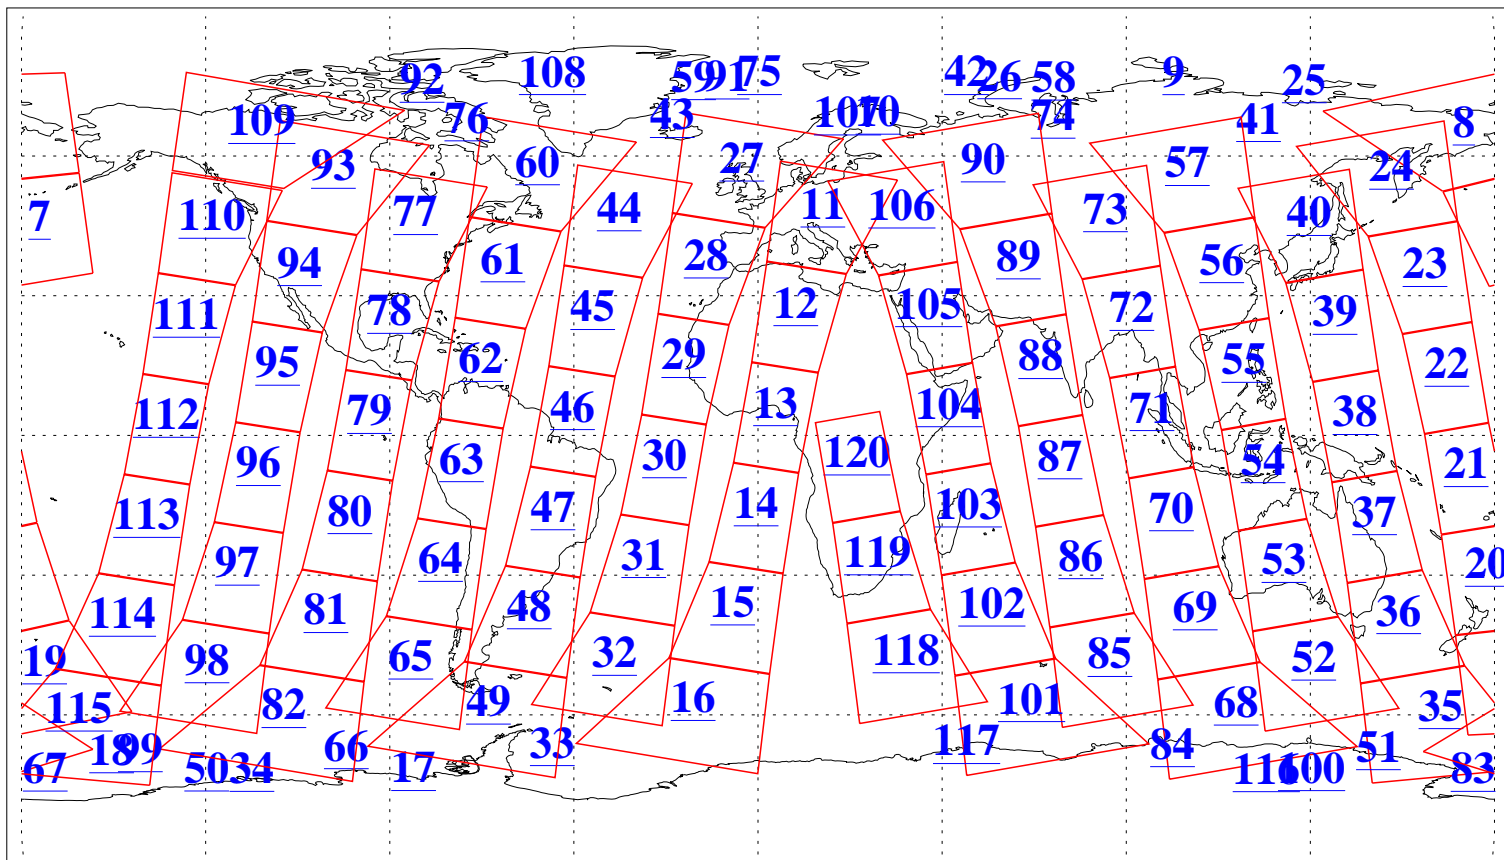

L1B Availability
AMSU Granules: 234
HSB Granules: 0
AIRS Granules: 218

14 Dec 2016
DoY 349
Aqua Day 5338
Granules: 1 to 120

Granules: 121 to 240

Legend: AMSU Available, HSB Available, AIRS Available

L1B Availability
AMSU Granules: 234
HSB Granules: 0
AIRS Granules: 218

14 Dec 2016
DoY 349
Aqua Day 5338
Ascending Granules

Descending Granules

Legend: AMSU Available, HSB Available, AIRS Available

L1B Availability
 AMSU Granules: 234
 HSB Granules: 0
 AIRS Granules: 218

14 Dec 2016
 DoY 349
 Aqua Day 5338

Northern Hemisphere Granules

Southern Hemisphere Granules

Legend: AMSU Available, HSB Available, AIRS Available