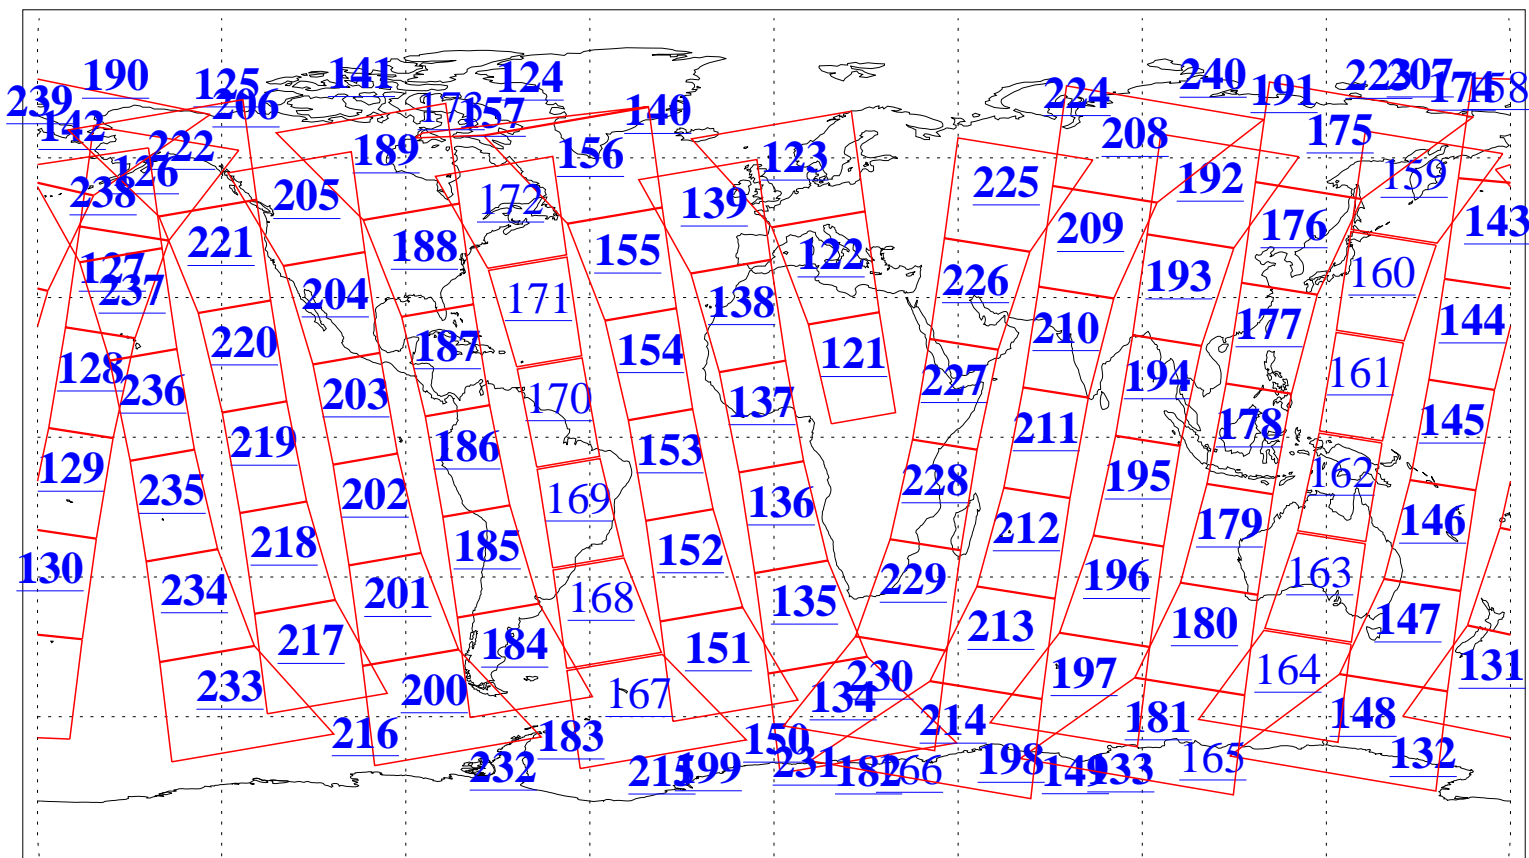

L1B Availability
AMSU Granules: 234
HSB Granules: 0
AIRS Granules: 218

14 Dec 2016
DoY 349
Aqua Day 5338
Granules: 1 to 120

Granules: 121 to 240

Legend: AMSU Available, HSB Available, AIRS Available

L1B Availability
AMSU Granules: 234
HSB Granules: 0
AIRS Granules: 218

14 Dec 2016
DoY 349
Aqua Day 5338
Ascending Granules

Descending Granules

Legend: AMSU Available, HSB Available, AIRS Available

L1B Availability
 AMSU Granules: 234
 HSB Granules: 0
 AIRS Granules: 218

14 Dec 2016
 DoY 349
 Aqua Day 5338

Northern Hemisphere Granules

Southern Hemisphere Granules

Legend: AMSU Available, HSB Available, AIRS Available