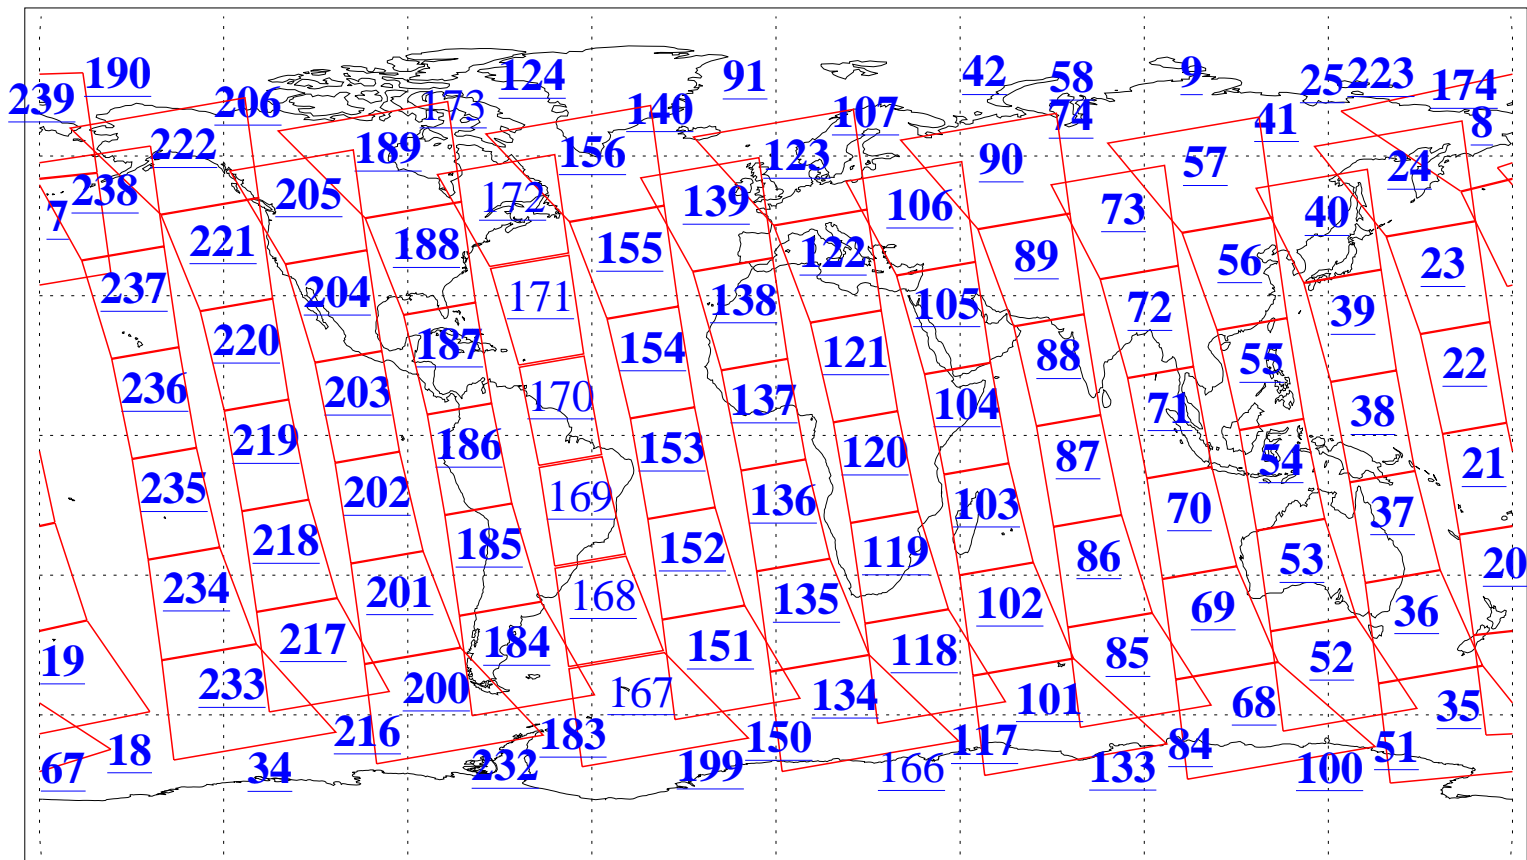

L1B Availability
AMSU Granules: 234
HSB Granules: 0
AIRS Granules: 218

14 Dec 2016
DoY 349
Aqua Day 5338
Granules: 1 to 120

Granules: 121 to 240

Legend: AMSU Available, HSB Available, AIRS Available

L1B Availability
AMSU Granules: 234
HSB Granules: 0
AIRS Granules: 218

14 Dec 2016
DoY 349
Aqua Day 5338
Ascending Granules

Descending Granules

Legend: AMSU Available, HSB Available, AIRS Available

L1B Availability
 AMSU Granules: 234
 HSB Granules: 0
 AIRS Granules: 218

14 Dec 2016
 DoY 349
 Aqua Day 5338

Northern Hemisphere Granules

Southern Hemisphere Granules

Legend: AMSU Available, HSB Available, AIRS Available