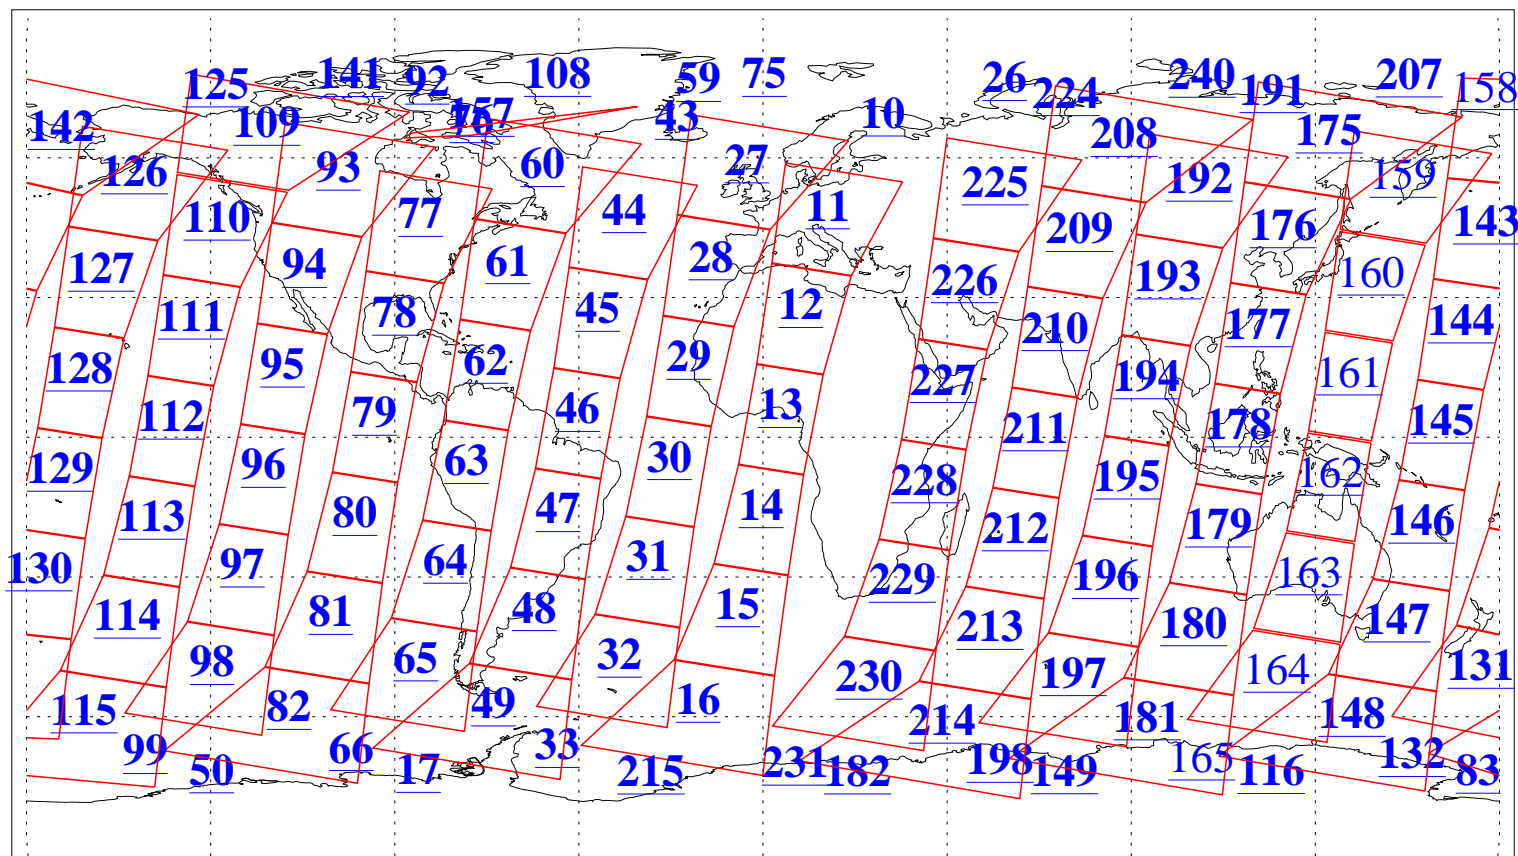

L1B Availability
AMSU Granules: 234
HSB Granules: 0
AIRS Granules: 218

14 Dec 2016
DoY 349
Aqua Day 5338
Granules: 1 to 120

Granules: 121 to 240

Legend: AMSU Available, HSB Available, AIRS Available

L1B Availability
AMSU Granules: 234
HSB Granules: 0
AIRS Granules: 218

14 Dec 2016
DoY 349
Aqua Day 5338
Ascending Granules

Descending Granules

Legend: AMSU Available, HSB Available, AIRS Available

L1B Availability
 AMSU Granules: 234
 HSB Granules: 0
 AIRS Granules: 218

14 Dec 2016
 DoY 349
 Aqua Day 5338

Northern Hemisphere Granules

Southern Hemisphere Granules

Legend: AMSU Available, HSB Available, AIRS Available