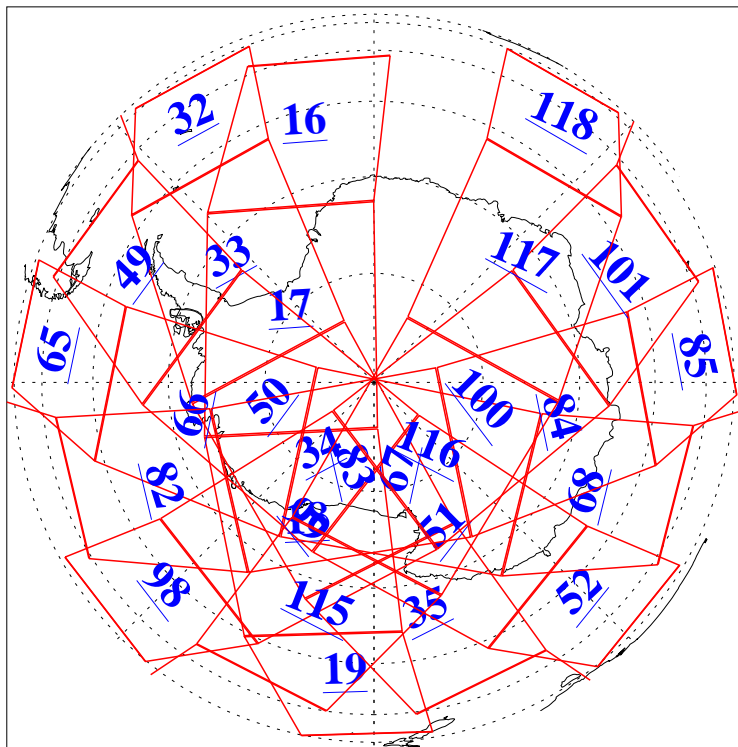

L1B Availability
AMSU Granules: 234
HSB Granules: 0
AIRS Granules: 218

14 Dec 2016
DoY 349
Aqua Day 5338
Granules: 1 to 120

Granules: 121 to 240

Legend: AMSU Available, HSB Available, AIRS Available

L1B Availability
AMSU Granules: 234
HSB Granules: 0
AIRS Granules: 218

14 Dec 2016
DoY 349
Aqua Day 5338
Ascending Granules

Descending Granules

Legend: AMSU Available, HSB Available, AIRS Available

L1B Availability
 AMSU Granules: 234
 HSB Granules: 0
 AIRS Granules: 218

14 Dec 2016
 DoY 349
 Aqua Day 5338

Northern Hemisphere Granules

Southern Hemisphere Granules

Legend: AMSU Available, HSB Available, AIRS Available