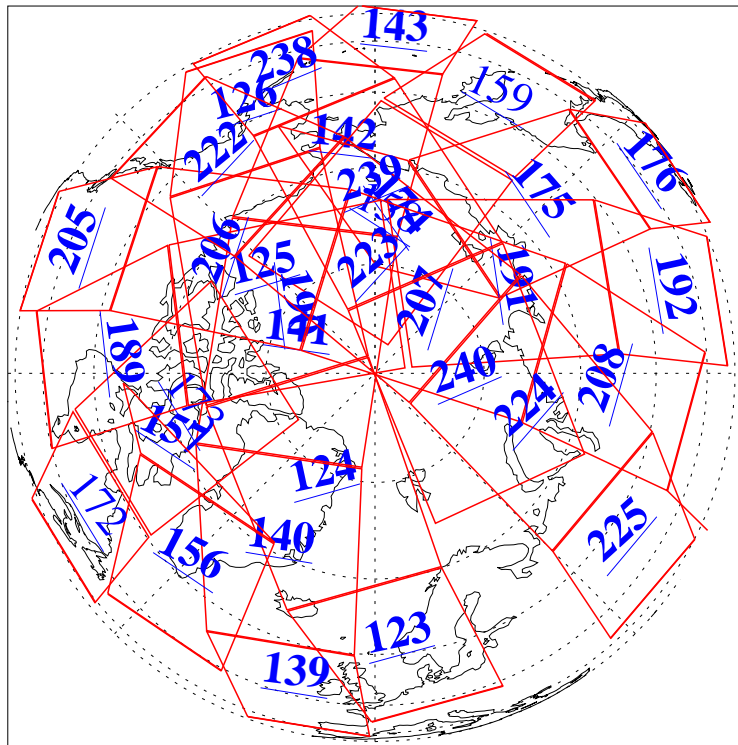

L1B Availability
AMSU Granules: 234
HSB Granules: 0
AIRS Granules: 218

14 Dec 2016
DoY 349
Aqua Day 5338
Granules: 1 to 120

Granules: 121 to 240

Legend: AMSU Available, HSB Available, AIRS Available

L1B Availability
AMSU Granules: 234
HSB Granules: 0
AIRS Granules: 218

14 Dec 2016
DoY 349
Aqua Day 5338
Ascending Granules

Descending Granules

Legend: AMSU Available, HSB Available, AIRS Available

L1B Availability
 AMSU Granules: 234
 HSB Granules: 0
 AIRS Granules: 218

14 Dec 2016
 DoY 349
 Aqua Day 5338

Northern Hemisphere Granules

Southern Hemisphere Granules

Legend: AMSU Available, HSB Available, AIRS Available