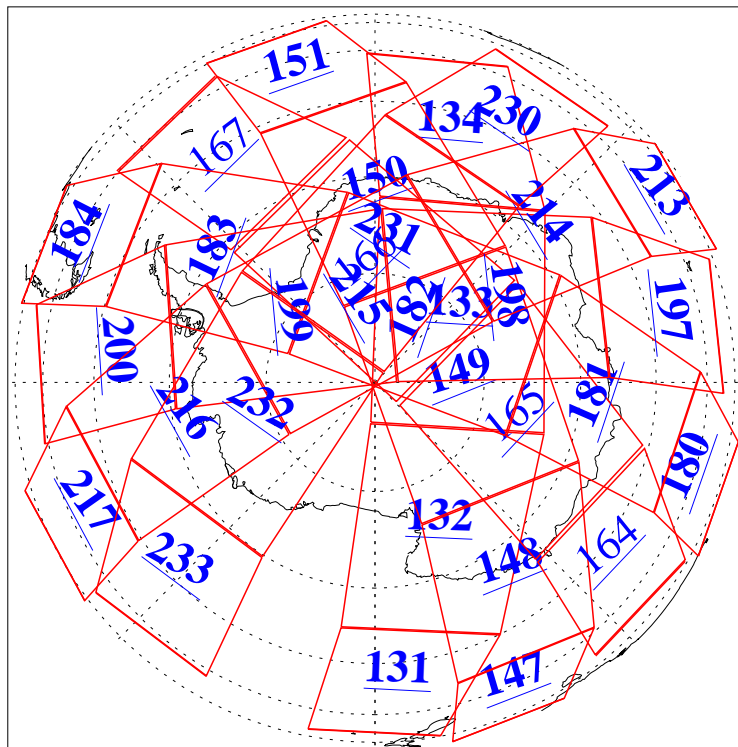

L1B Availability
AMSU Granules: 234
HSB Granules: 0
AIRS Granules: 218

14 Dec 2016
DoY 349
Aqua Day 5338
Granules: 1 to 120

Granules: 121 to 240

Legend: AMSU Available, HSB Available, AIRS Available

L1B Availability
AMSU Granules: 234
HSB Granules: 0
AIRS Granules: 218

14 Dec 2016
DoY 349
Aqua Day 5338
Ascending Granules

Descending Granules

Legend: AMSU Available, HSB Available, AIRS Available

L1B Availability
 AMSU Granules: 234
 HSB Granules: 0
 AIRS Granules: 218

14 Dec 2016
 DoY 349
 Aqua Day 5338

Northern Hemisphere Granules

Southern Hemisphere Granules

Legend: AMSU Available, HSB Available, AIRS Available