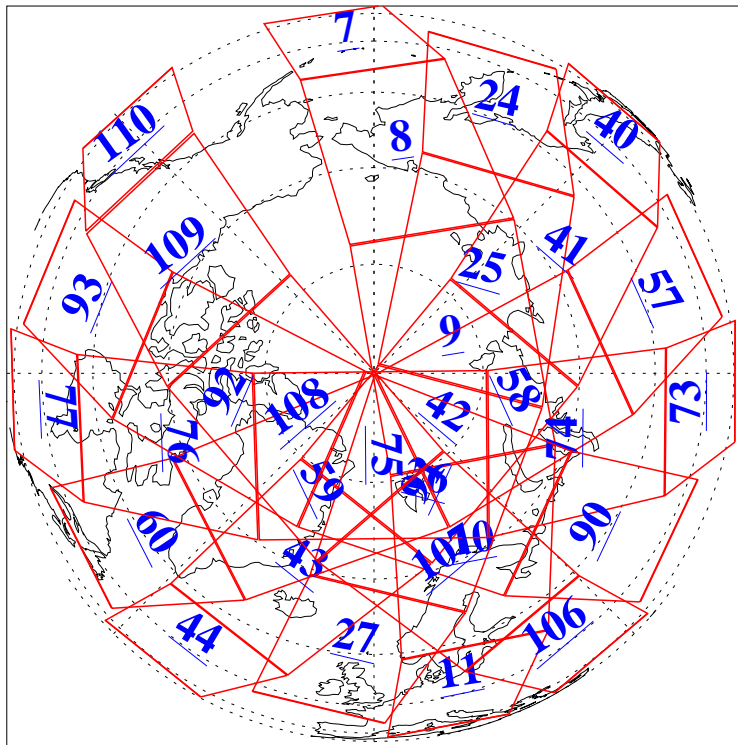

L1B Availability
AMSU Granules: 234
HSB Granules: 0
AIRS Granules: 218

14 Dec 2016
DoY 349
Aqua Day 5338
Granules: 1 to 120

Granules: 121 to 240

Legend: AMSU Available, HSB Available, AIRS Available

L1B Availability
AMSU Granules: 234
HSB Granules: 0
AIRS Granules: 218

14 Dec 2016
DoY 349
Aqua Day 5338
Ascending Granules

Descending Granules

Legend: AMSU Available, HSB Available, AIRS Available

L1B Availability
 AMSU Granules: 234
 HSB Granules: 0
 AIRS Granules: 218

14 Dec 2016
 DoY 349
 Aqua Day 5338

Northern Hemisphere Granules

Southern Hemisphere Granules

Legend: AMSU Available, HSB Available, AIRS Available