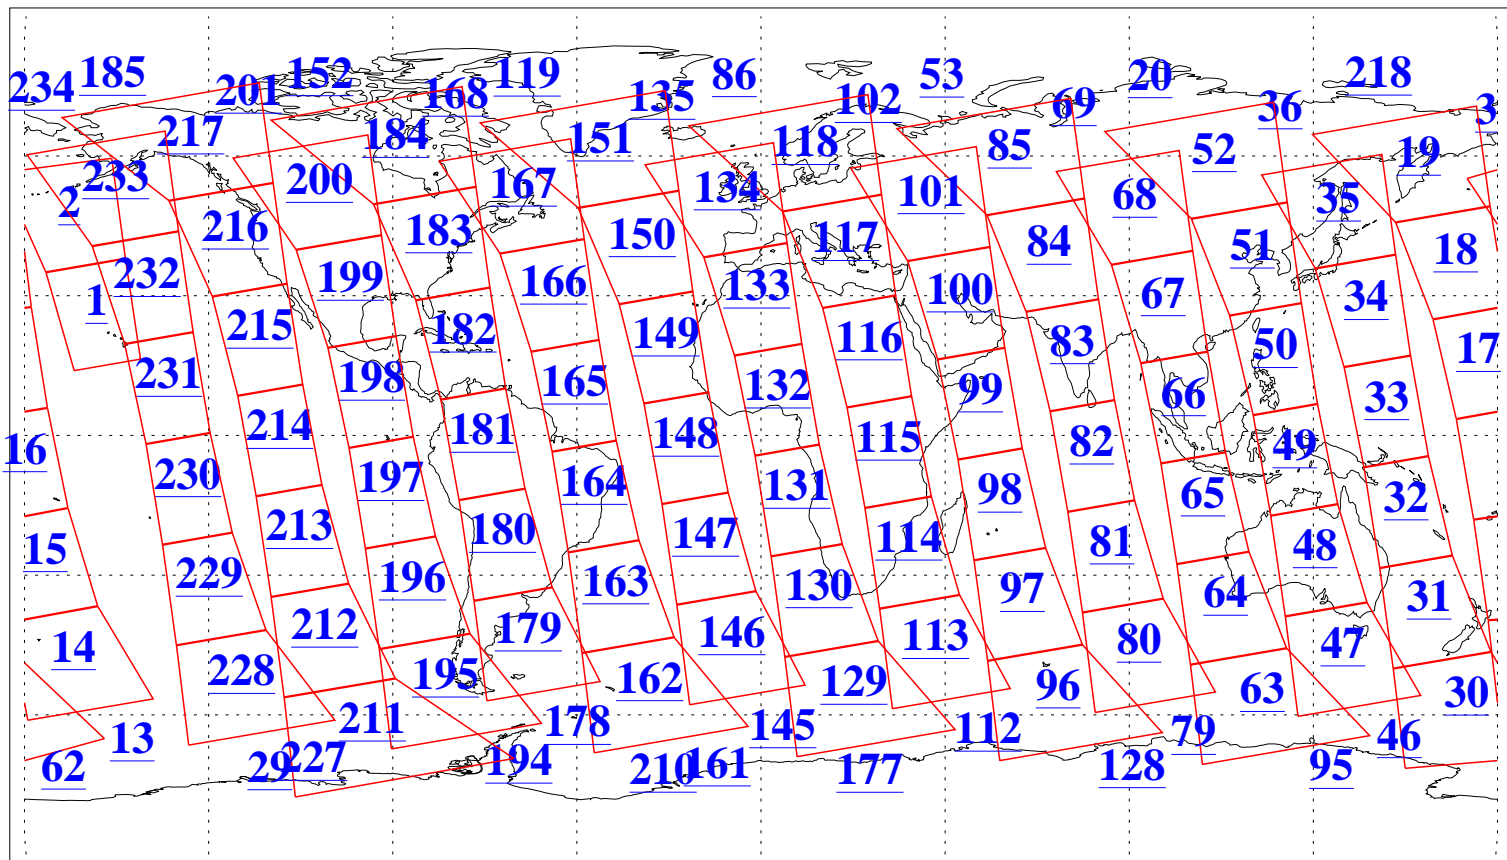

L1B Availability  
AMSU Granules: 240  
HSB Granules: 0  
AIRS Granules: 240

11 Dec 2016  
DoY 346  
Aqua Day 5335  
Granules: 1 to 120

Granules: 121 to 240

Legend: AMSU Available, HSB Available, AIRS Available

L1B Availability  
AMSU Granules: 240  
HSB Granules: 0  
AIRS Granules: 240

11 Dec 2016  
DoY 346  
Aqua Day 5335

Ascending Granules

Descending Granules

Legend: AMSU Available, HSB Available, AIRS Available

L1B Availability  
 AMSU Granules: 240  
 HSB Granules: 0  
 AIRS Granules: 240

11 Dec 2016  
 DoY 346  
 Aqua Day 5335

Northern Hemisphere Granules

Southern Hemisphere Granules

Legend: AMSU Available, HSB Available, AIRS Available