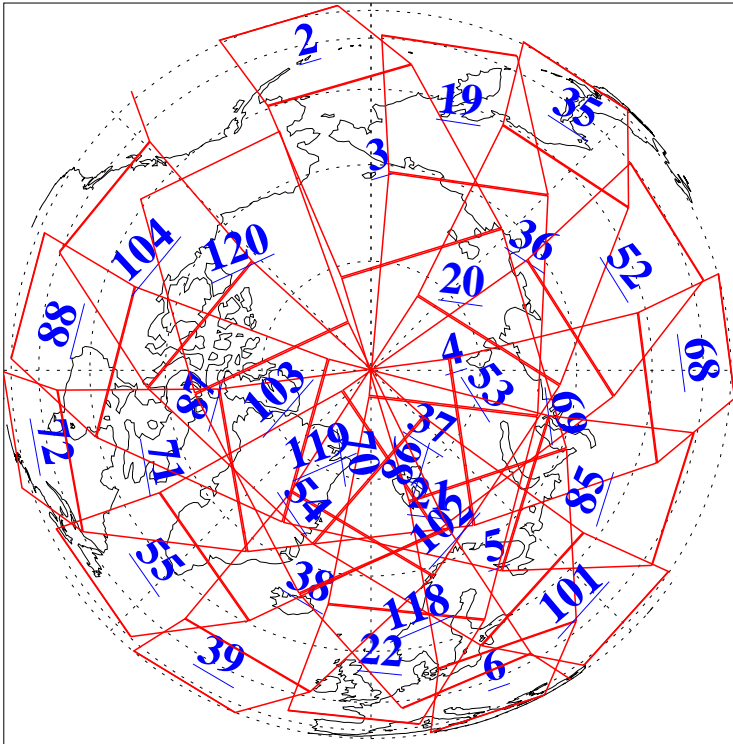

L1B Availability  
AMSU Granules: 240  
HSB Granules: 0  
AIRS Granules: 240

11 Dec 2016  
DoY 346  
Aqua Day 5335  
Granules: 1 to 120

Granules: 121 to 240

Legend: AMSU Available, HSB Available, AIRS Available

L1B Availability  
AMSU Granules: 240  
HSB Granules: 0  
AIRS Granules: 240

11 Dec 2016  
DoY 346  
Aqua Day 5335

Ascending Granules

Descending Granules

Legend: AMSU Available, HSB Available, AIRS Available

L1B Availability  
 AMSU Granules: 240  
 HSB Granules: 0  
 AIRS Granules: 240

11 Dec 2016  
 DoY 346  
 Aqua Day 5335

Northern Hemisphere Granules

Southern Hemisphere Granules

Legend: AMSU Available, HSB Available, AIRS Available