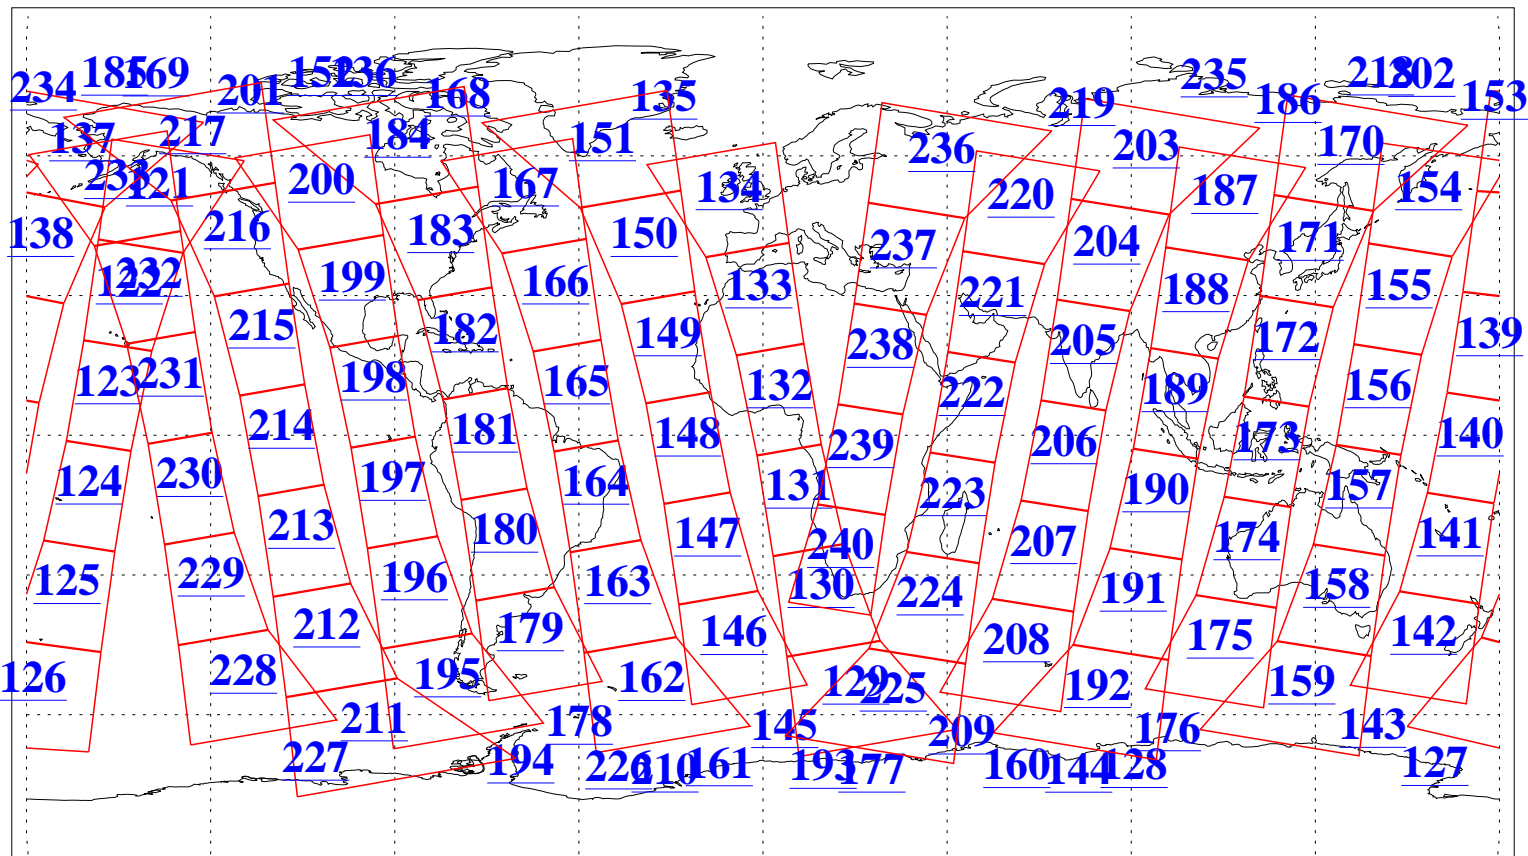

L1B Availability  
AMSU Granules: 240  
HSB Granules: 0  
AIRS Granules: 240

11 Dec 2016  
DoY 346  
Aqua Day 5335  
Granules: 1 to 120

Granules: 121 to 240

Legend: AMSU Available, HSB Available, AIRS Available

L1B Availability  
AMSU Granules: 240  
HSB Granules: 0  
AIRS Granules: 240

11 Dec 2016  
DoY 346  
Aqua Day 5335

Ascending Granules

Descending Granules

Legend: AMSU Available, HSB Available, AIRS Available