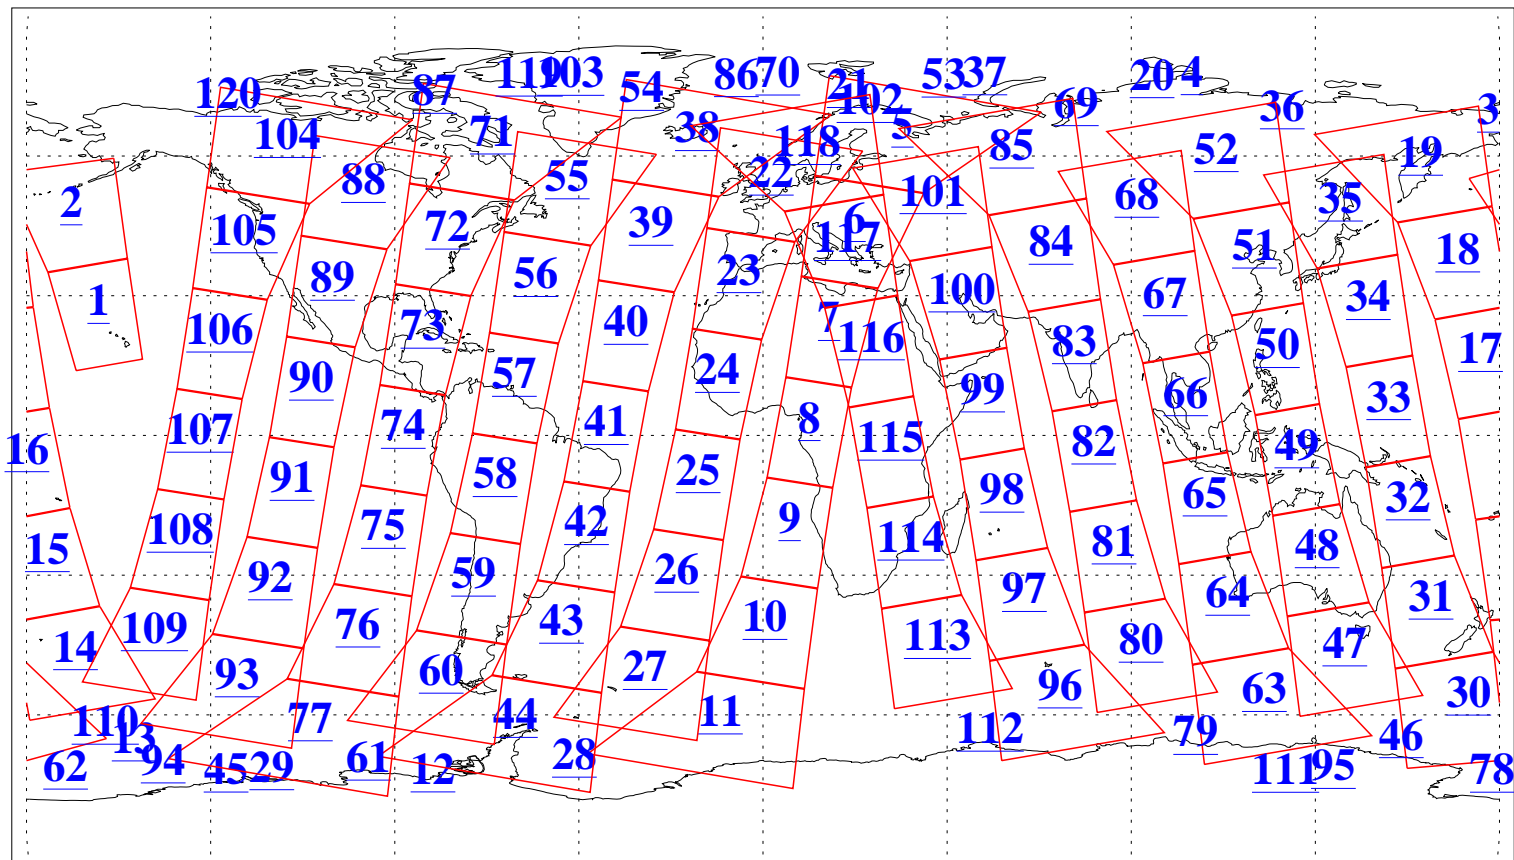

L1B Availability  
AMSU Granules: 240  
HSB Granules: 0  
AIRS Granules: 240

11 Dec 2016  
DoY 346  
Aqua Day 5335  
Granules: 1 to 120

Granules: 121 to 240

Legend: AMSU Available, HSB Available, AIRS Available

L1B Availability  
AMSU Granules: 240  
HSB Granules: 0  
AIRS Granules: 240

11 Dec 2016  
DoY 346  
Aqua Day 5335

Ascending Granules

Descending Granules

Legend: AMSU Available, HSB Available, AIRS Available

L1B Availability  
 AMSU Granules: 240  
 HSB Granules: 0  
 AIRS Granules: 240

11 Dec 2016  
 DoY 346  
 Aqua Day 5335

Northern Hemisphere Granules

Southern Hemisphere Granules

Legend: AMSU Available, HSB Available, AIRS Available