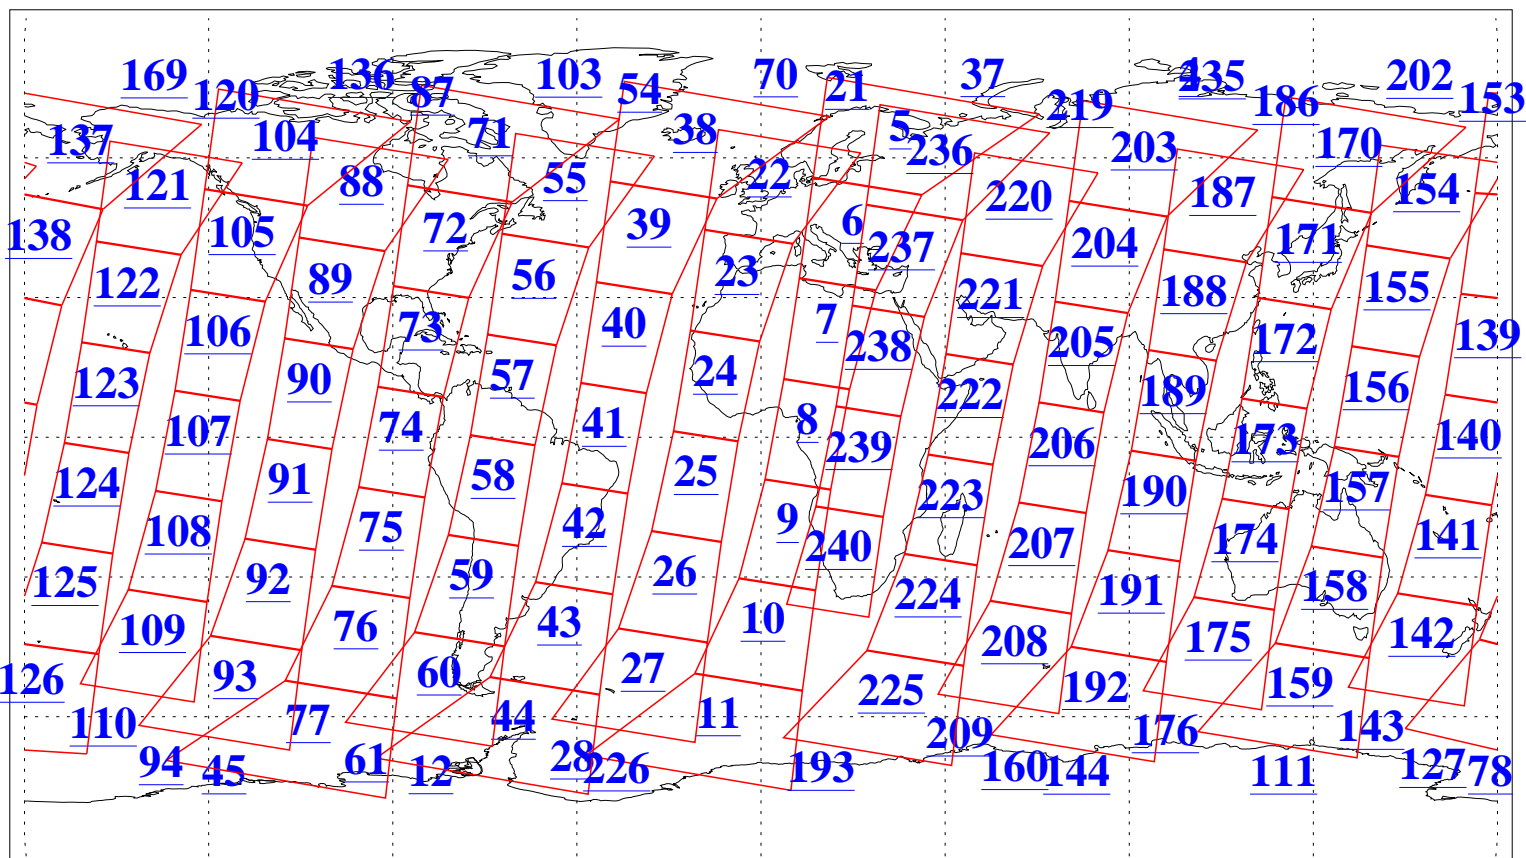

L1B Availability  
AMSU Granules: 240  
HSB Granules: 0  
AIRS Granules: 240

11 Dec 2016  
DoY 346  
Aqua Day 5335  
Granules: 1 to 120

Granules: 121 to 240

Legend: AMSU Available, HSB Available, AIRS Available

L1B Availability  
AMSU Granules: 240  
HSB Granules: 0  
AIRS Granules: 240

11 Dec 2016  
DoY 346  
Aqua Day 5335

Ascending Granules

Descending Granules

Legend: AMSU Available, HSB Available, AIRS Available