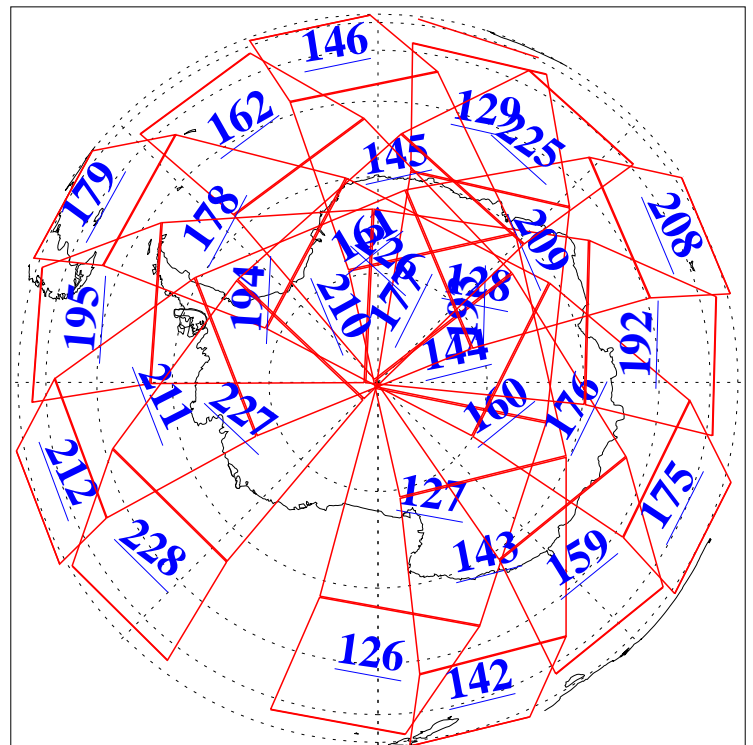

L1B Availability  
AMSU Granules: 240  
HSB Granules: 0  
AIRS Granules: 240

11 Dec 2016  
DoY 346  
Aqua Day 5335  
Granules: 1 to 120

Granules: 121 to 240

Legend: AMSU Available, HSB Available, AIRS Available

L1B Availability  
AMSU Granules: 240  
HSB Granules: 0  
AIRS Granules: 240

11 Dec 2016  
DoY 346  
Aqua Day 5335

Ascending Granules

Descending Granules

Legend: AMSU Available, HSB Available, AIRS Available

L1B Availability  
 AMSU Granules: 240  
 HSB Granules: 0  
 AIRS Granules: 240

11 Dec 2016  
 DoY 346  
 Aqua Day 5335

Northern Hemisphere Granules

Southern Hemisphere Granules

Legend: AMSU Available, HSB Available, AIRS Available