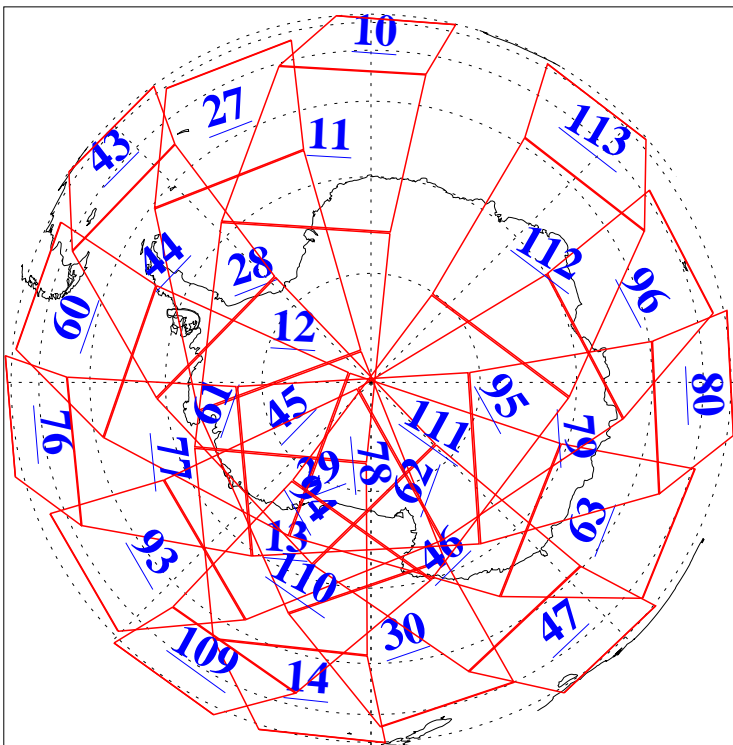

L1B Availability  
AMSU Granules: 240  
HSB Granules: 0  
AIRS Granules: 240

11 Dec 2016  
DoY 346  
Aqua Day 5335  
Granules: 1 to 120

Granules: 121 to 240

Legend: AMSU Available, HSB Available, AIRS Available

L1B Availability  
AMSU Granules: 240  
HSB Granules: 0  
AIRS Granules: 240

11 Dec 2016  
DoY 346  
Aqua Day 5335

Ascending Granules

Descending Granules

Legend: AMSU Available, HSB Available, AIRS Available

L1B Availability  
 AMSU Granules: 240  
 HSB Granules: 0  
 AIRS Granules: 240

11 Dec 2016  
 DoY 346  
 Aqua Day 5335

Northern Hemisphere Granules

Southern Hemisphere Granules

Legend: AMSU Available, HSB Available, AIRS Available