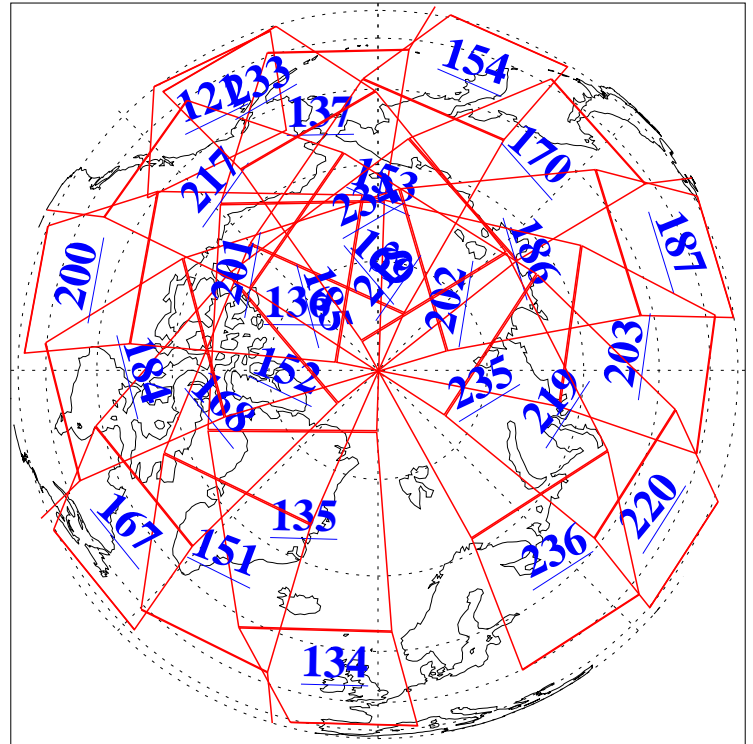

L1B Availability  
AMSU Granules: 240  
HSB Granules: 0  
AIRS Granules: 240

11 Dec 2016  
DoY 346  
Aqua Day 5335

Ascending Granules

Descending Granules

Legend: AMSU Available, HSB Available, AIRS Available

L1B Availability  
 AMSU Granules: 240  
 HSB Granules: 0  
 AIRS Granules: 240

11 Dec 2016  
 DoY 346  
 Aqua Day 5335

Northern Hemisphere Granules

Southern Hemisphere Granules

Legend: AMSU Available, HSB Available, AIRS Available