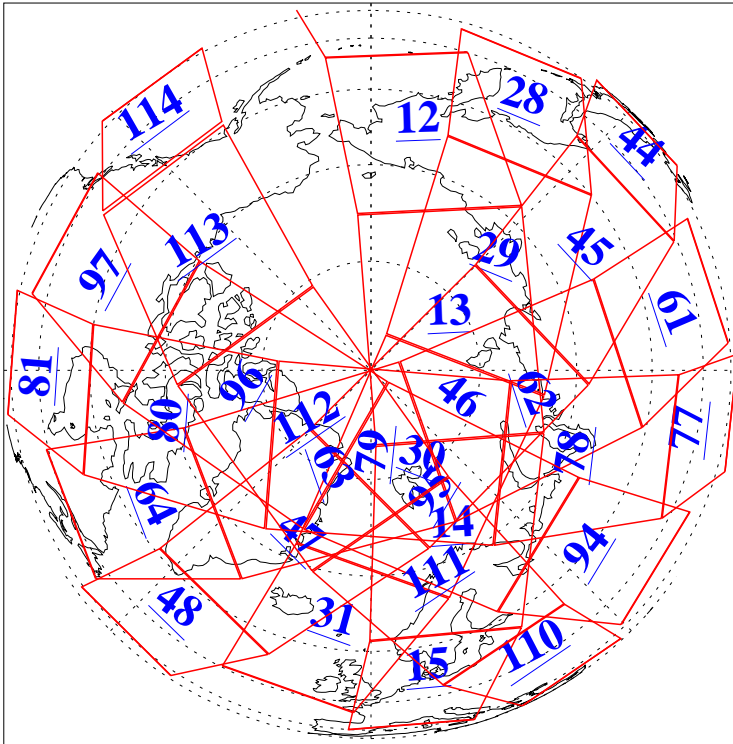

L1B Availability
AMSU Granules: 239
HSB Granules: 0
AIRS Granules: 239

10 Dec 2016
DoY 345
Aqua Day 5334
Granules: 1 to 120

Granules: 121 to 240

Legend: AMSU Available, HSB Available, AIRS Available

L1B Availability
AMSU Granules: 239
HSB Granules: 0
AIRS Granules: 239

10 Dec 2016
DoY 345
Aqua Day 5334
Ascending Granules

Descending Granules

Legend: AMSU Available, HSB Available, AIRS Available

L1B Availability
 AMSU Granules: 239
 HSB Granules: 0
 AIRS Granules: 239

10 Dec 2016
 DoY 345
 Aqua Day 5334

Northern Hemisphere Granules

Southern Hemisphere Granules

Legend: AMSU Available, HSB Available, AIRS Available