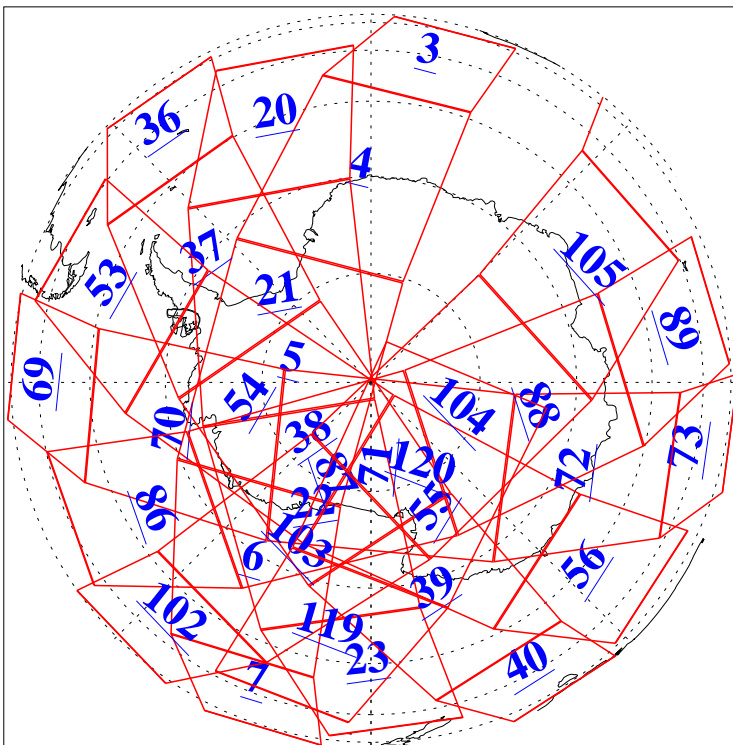

L1B Availability
AMSU Granules: 239
HSB Granules: 0
AIRS Granules: 239

10 Dec 2016
DoY 345
Aqua Day 5334
Granules: 1 to 120

Granules: 121 to 240

Legend: AMSU Available, HSB Available, AIRS Available

L1B Availability
AMSU Granules: 239
HSB Granules: 0
AIRS Granules: 239

10 Dec 2016
DoY 345
Aqua Day 5334
Ascending Granules

Descending Granules

Legend: AMSU Available, HSB Available, AIRS Available

L1B Availability
 AMSU Granules: 239
 HSB Granules: 0
 AIRS Granules: 239

10 Dec 2016
 DoY 345
 Aqua Day 5334

Northern Hemisphere Granules

Southern Hemisphere Granules

Legend: AMSU Available, HSB Available, AIRS Available