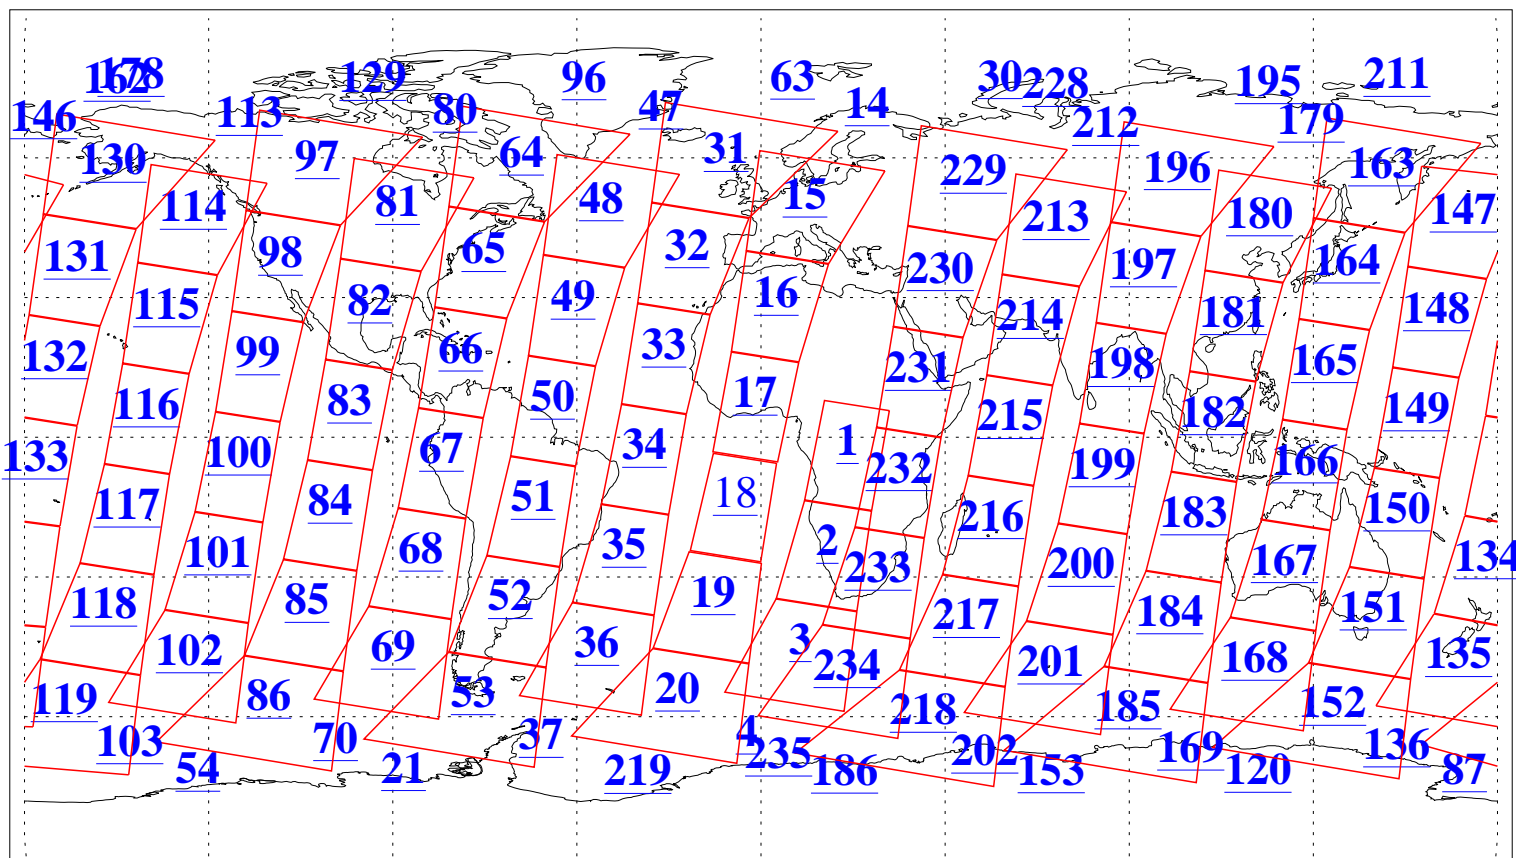

L1B Availability
AMSU Granules: 239
HSB Granules: 0
AIRS Granules: 239

10 Dec 2016
DoY 345
Aqua Day 5334
Granules: 1 to 120

Granules: 121 to 240

Legend: AMSU Available, HSB Available, AIRS Available

L1B Availability
AMSU Granules: 239
HSB Granules: 0
AIRS Granules: 239

10 Dec 2016
DoY 345
Aqua Day 5334
Ascending Granules

Descending Granules

Legend: AMSU Available, HSB Available, AIRS Available

L1B Availability
 AMSU Granules: 239
 HSB Granules: 0
 AIRS Granules: 239

10 Dec 2016
 DoY 345
 Aqua Day 5334

Northern Hemisphere Granules

Southern Hemisphere Granules

Legend: AMSU Available, HSB Available, AIRS Available