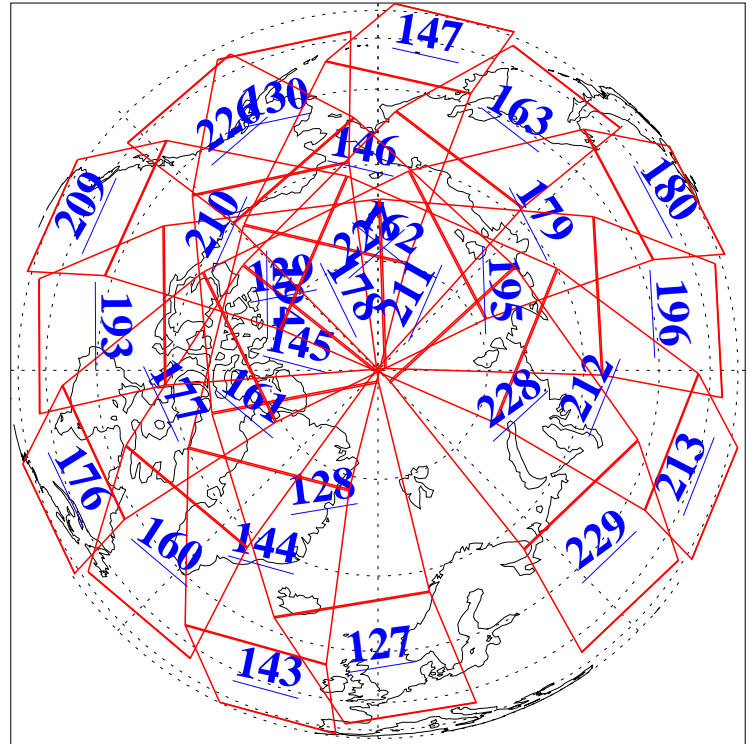

10 Dec 2016
DoY 345
Aqua Day 5334
Ascending Granules

Descending Granules

Legend: AMSU Available, HSB Available, AIRS Available

L1B Availability
 AMSU Granules: 239
 HSB Granules: 0
 AIRS Granules: 239

10 Dec 2016
 DoY 345
 Aqua Day 5334

Northern Hemisphere Granules

Southern Hemisphere Granules

Legend: AMSU Available, HSB Available, AIRS Available