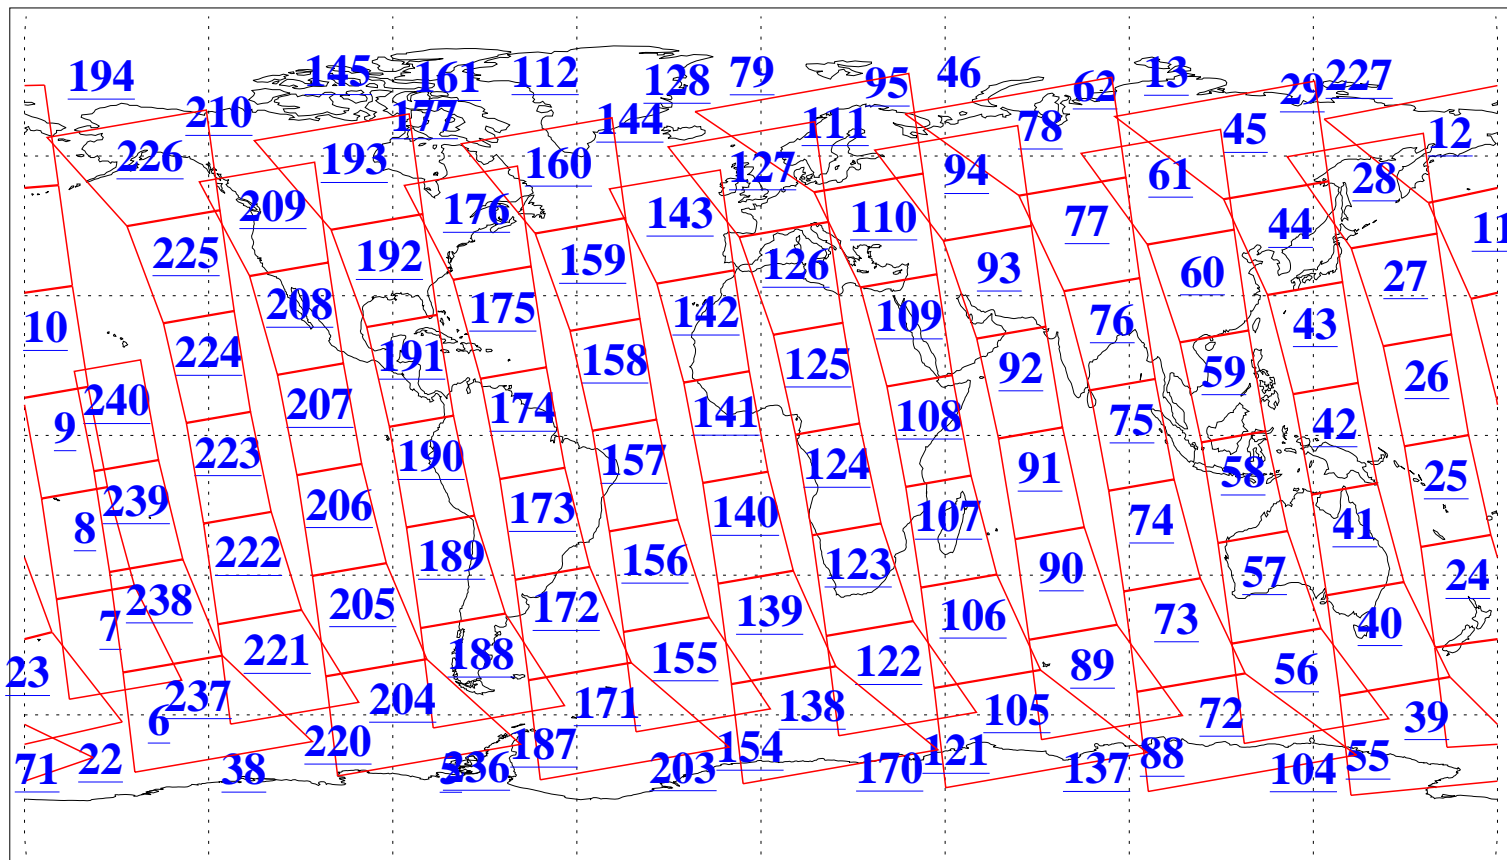

L1B Availability
AMSU Granules: 239
HSB Granules: 0
AIRS Granules: 239

10 Dec 2016
DoY 345
Aqua Day 5334
Granules: 1 to 120

Granules: 121 to 240

Legend: AMSU Available, HSB Available, AIRS Available

L1B Availability
AMSU Granules: 239
HSB Granules: 0
AIRS Granules: 239

10 Dec 2016
DoY 345
Aqua Day 5334
Ascending Granules

Descending Granules

Legend: AMSU Available, HSB Available, AIRS Available

L1B Availability
 AMSU Granules: 239
 HSB Granules: 0
 AIRS Granules: 239

10 Dec 2016
 DoY 345
 Aqua Day 5334

Northern Hemisphere Granules

Southern Hemisphere Granules

Legend: AMSU Available, HSB Available, AIRS Available