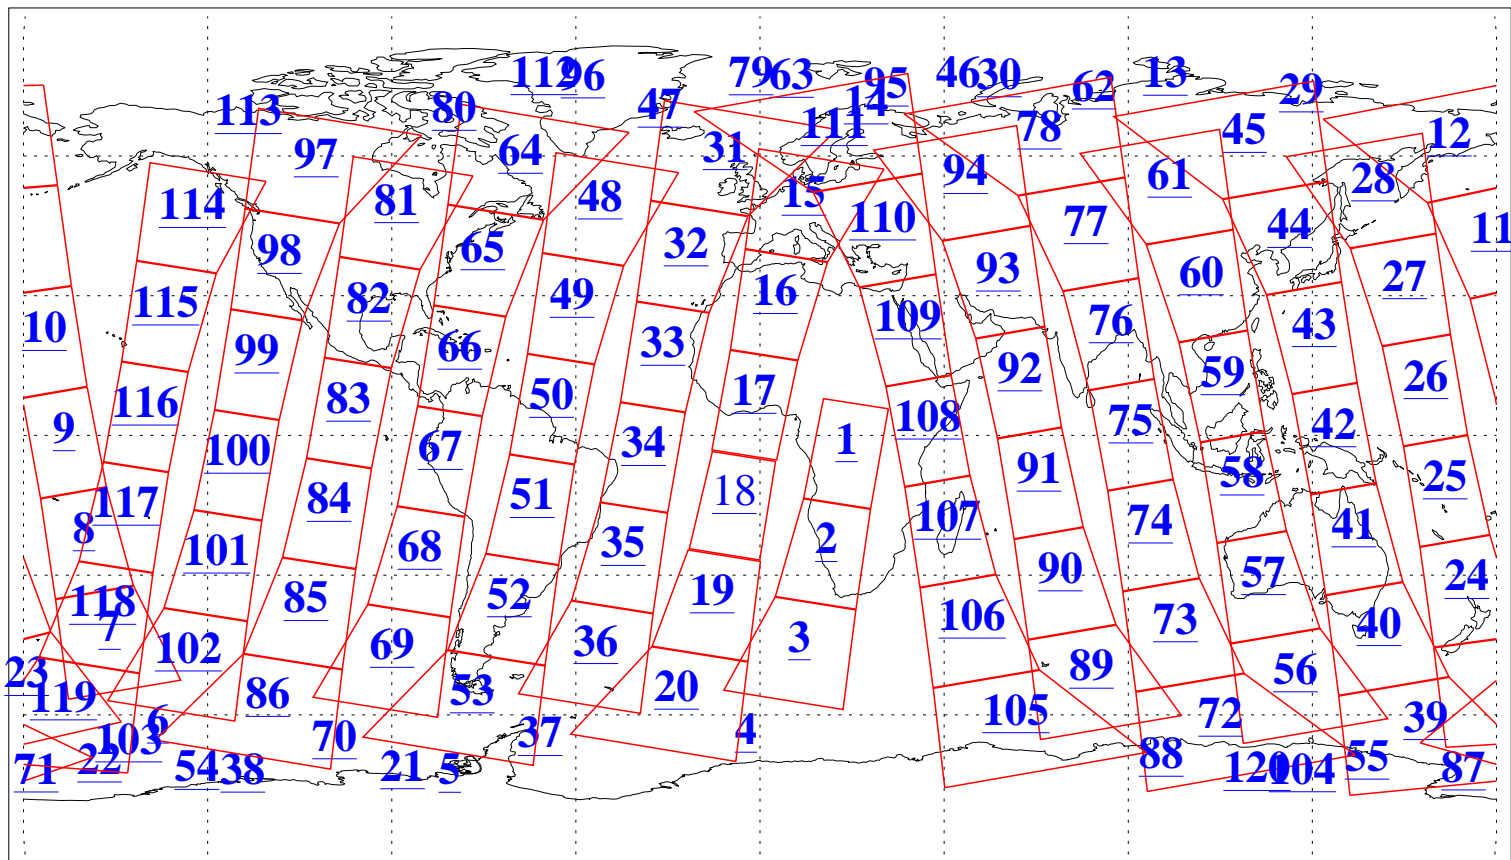

L1B Availability
AMSU Granules: 239
HSB Granules: 0
AIRS Granules: 239

10 Dec 2016
DoY 345
Aqua Day 5334
Granules: 1 to 120

Granules: 121 to 240

Legend: AMSU Available, HSB Available, AIRS Available

L1B Availability
AMSU Granules: 239
HSB Granules: 0
AIRS Granules: 239

10 Dec 2016
DoY 345
Aqua Day 5334
Ascending Granules

Descending Granules

Legend: AMSU Available, HSB Available, AIRS Available

L1B Availability
 AMSU Granules: 239
 HSB Granules: 0
 AIRS Granules: 239

10 Dec 2016
 DoY 345
 Aqua Day 5334

Northern Hemisphere Granules

Southern Hemisphere Granules

Legend: AMSU Available, HSB Available, AIRS Available