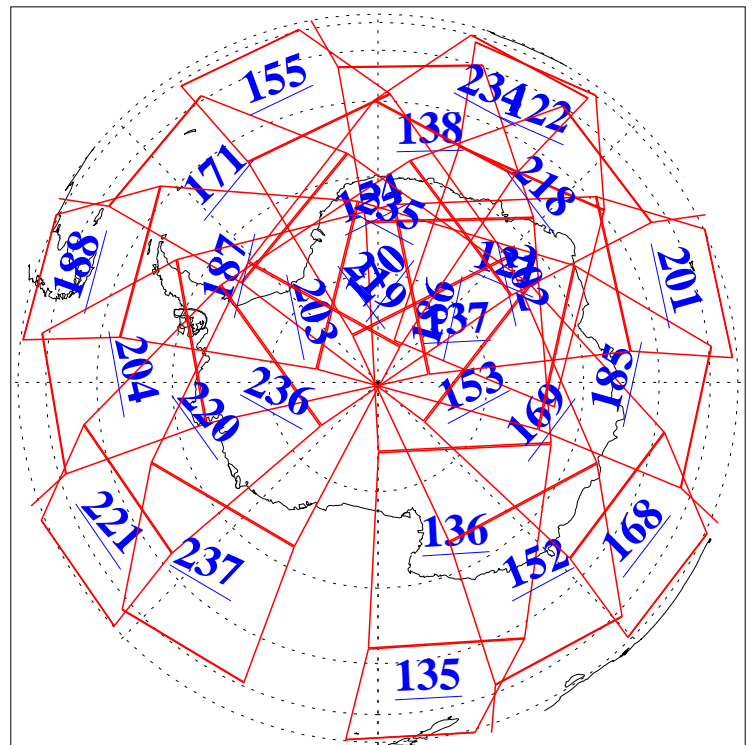

L1B Availability
AMSU Granules: 239
HSB Granules: 0
AIRS Granules: 239

10 Dec 2016
DoY 345
Aqua Day 5334
Granules: 1 to 120

Granules: 121 to 240

Legend: AMSU Available, HSB Available, AIRS Available

L1B Availability
AMSU Granules: 239
HSB Granules: 0
AIRS Granules: 239

10 Dec 2016
DoY 345
Aqua Day 5334
Ascending Granules

Descending Granules

Legend: AMSU Available, HSB Available, AIRS Available

L1B Availability
 AMSU Granules: 239
 HSB Granules: 0
 AIRS Granules: 239

10 Dec 2016
 DoY 345
 Aqua Day 5334

Northern Hemisphere Granules

Southern Hemisphere Granules

Legend: AMSU Available, HSB Available, AIRS Available