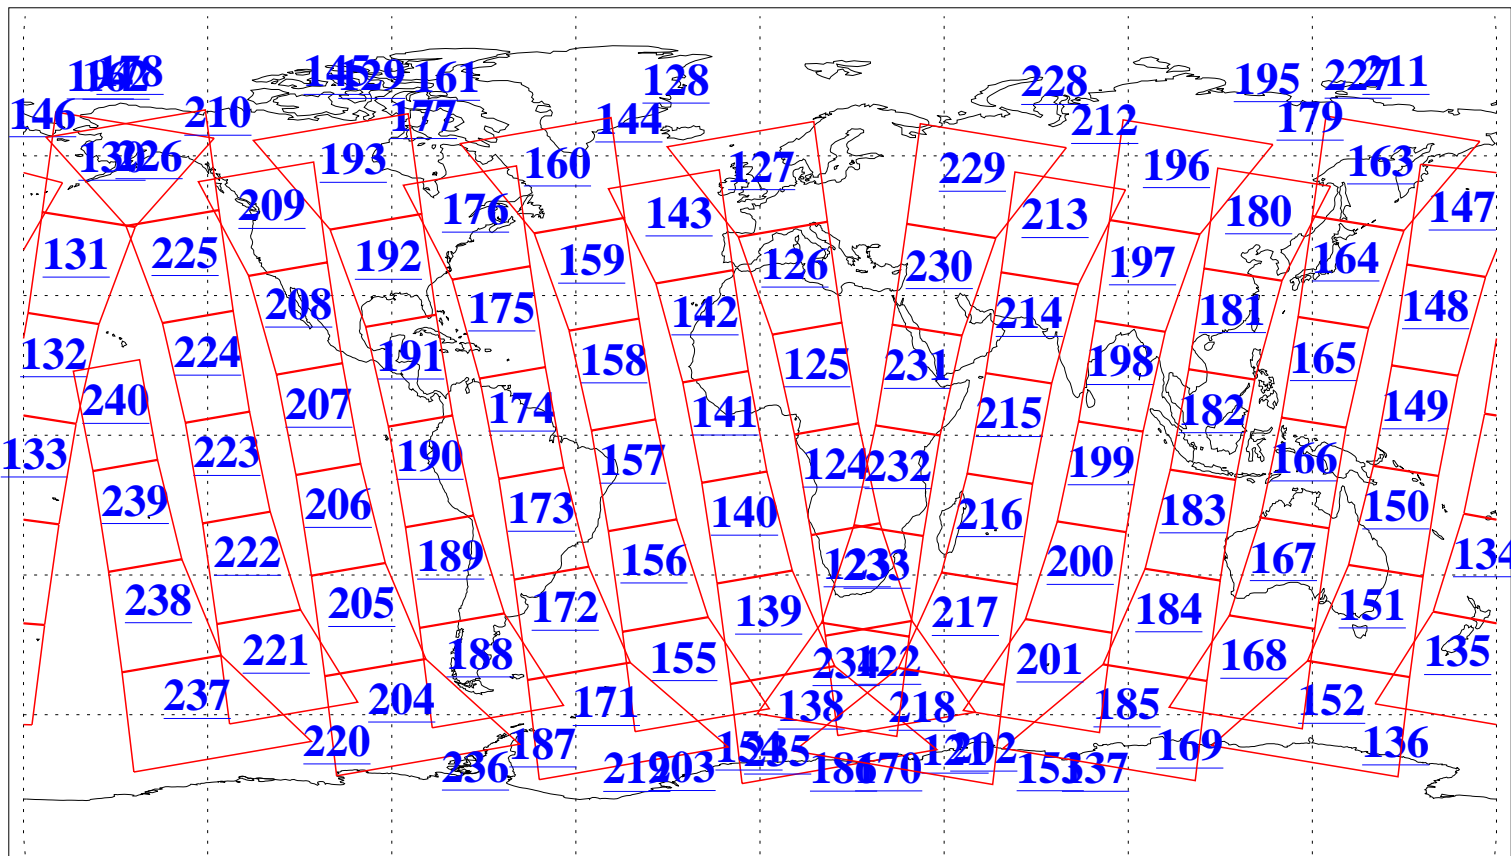

L1B Availability
AMSU Granules: 239
HSB Granules: 0
AIRS Granules: 239

10 Dec 2016
DoY 345
Aqua Day 5334
Granules: 1 to 120

Granules: 121 to 240

Legend: AMSU Available, HSB Available, AIRS Available

L1B Availability
AMSU Granules: 239
HSB Granules: 0
AIRS Granules: 239

10 Dec 2016
DoY 345
Aqua Day 5334
Ascending Granules

Descending Granules

Legend: AMSU Available, HSB Available, AIRS Available

L1B Availability
 AMSU Granules: 239
 HSB Granules: 0
 AIRS Granules: 239

10 Dec 2016
 DoY 345
 Aqua Day 5334

Northern Hemisphere Granules

Southern Hemisphere Granules

Legend: AMSU Available, HSB Available, AIRS Available