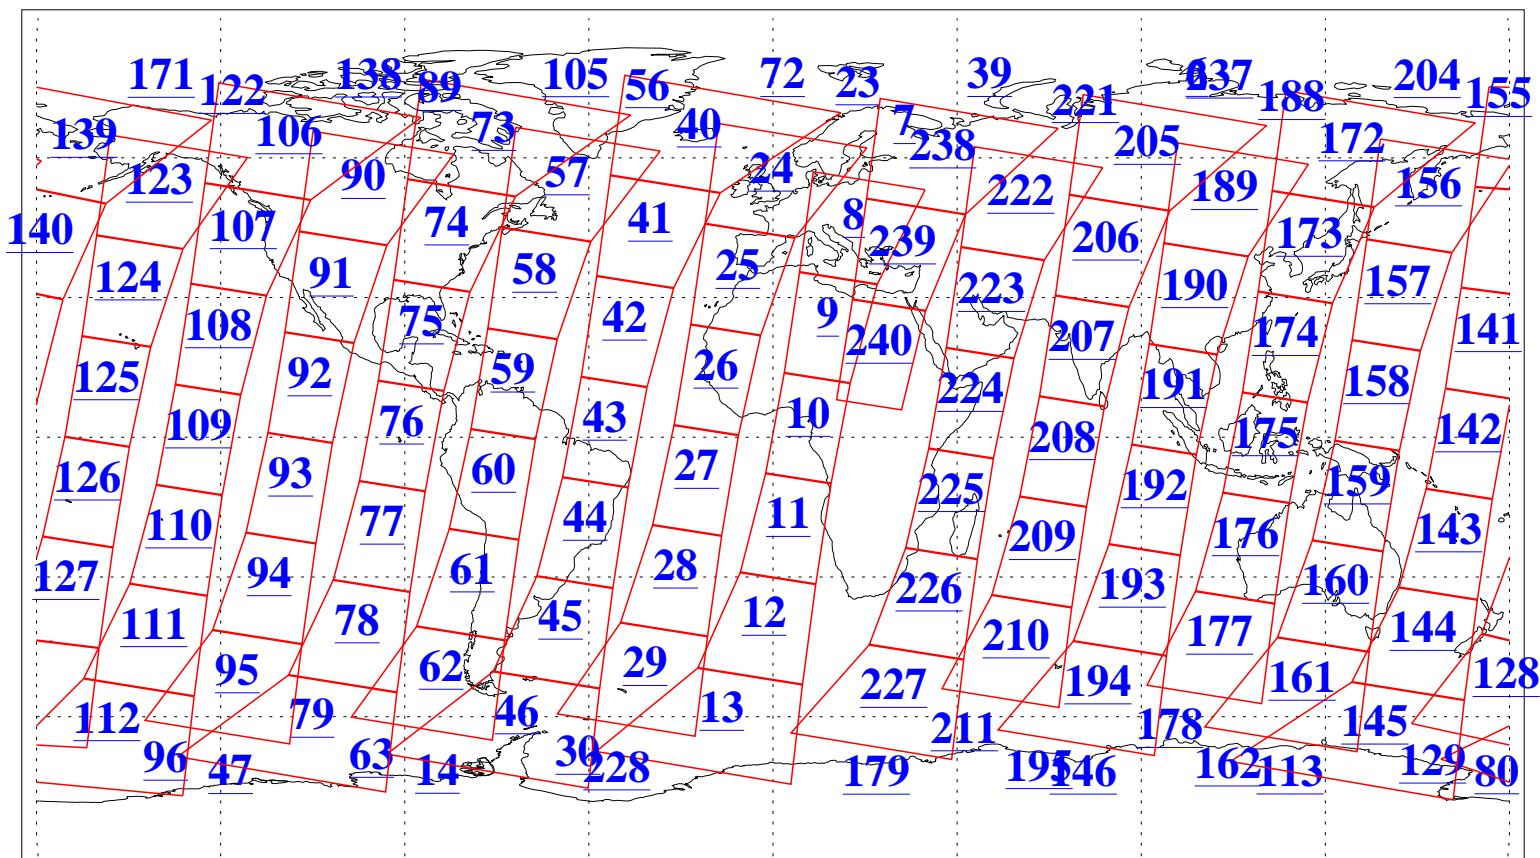

L1B Availability
AMSU Granules: 240
HSB Granules: 0
AIRS Granules: 240

9 Dec 2016
DoY 344
Aqua Day 5333
Granules: 1 to 120

Granules: 121 to 240

Legend: AMSU Available, HSB Available, AIRS Available

L1B Availability
AMSU Granules: 240
HSB Granules: 0
AIRS Granules: 240

9 Dec 2016
DoY 344
Aqua Day 5333

Ascending Granules

Descending Granules

Legend: AMSU Available, HSB Available, AIRS Available

L1B Availability
 AMSU Granules: 240
 HSB Granules: 0
 AIRS Granules: 240

9 Dec 2016
 DoY 344
 Aqua Day 5333

Northern Hemisphere Granules

Southern Hemisphere Granules

Legend: AMSU Available, HSB Available, AIRS Available