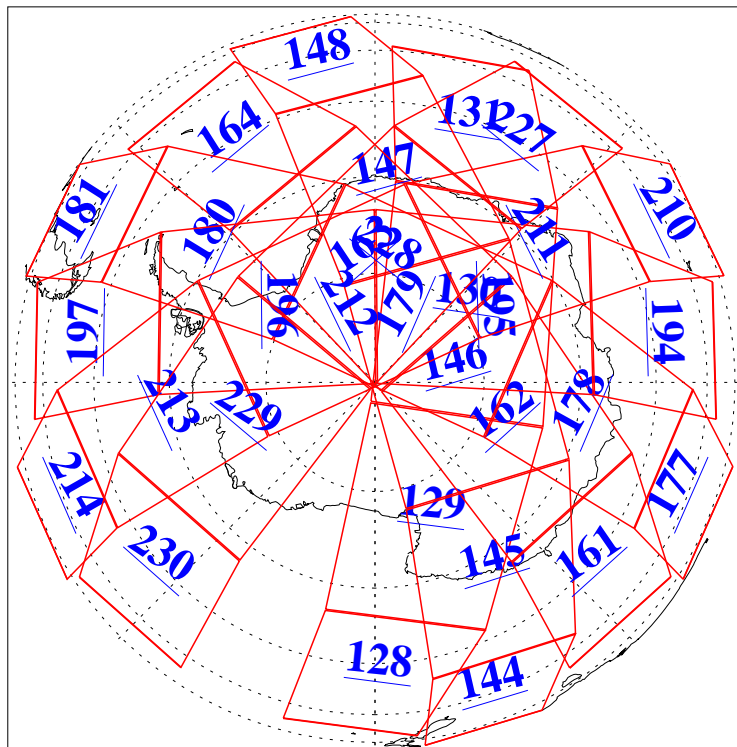

L1B Availability
AMSU Granules: 240
HSB Granules: 0
AIRS Granules: 240

9 Dec 2016
DoY 344
Aqua Day 5333
Granules: 1 to 120

Granules: 121 to 240

Legend: AMSU Available, HSB Available, AIRS Available

L1B Availability
AMSU Granules: 240
HSB Granules: 0
AIRS Granules: 240

9 Dec 2016
DoY 344
Aqua Day 5333

Ascending Granules

Descending Granules

Legend: AMSU Available, HSB Available, AIRS Available

L1B Availability
 AMSU Granules: 240
 HSB Granules: 0
 AIRS Granules: 240

9 Dec 2016
 DoY 344
 Aqua Day 5333

Northern Hemisphere Granules

Southern Hemisphere Granules

Legend: AMSU Available, HSB Available, AIRS Available