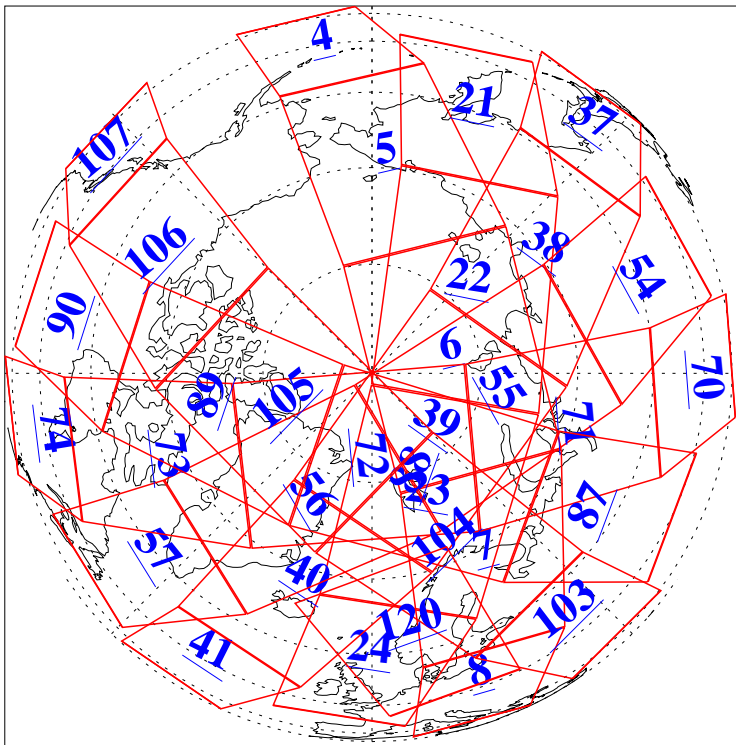

L1B Availability
AMSU Granules: 240
HSB Granules: 0
AIRS Granules: 240

9 Dec 2016
DoY 344
Aqua Day 5333
Granules: 1 to 120

Granules: 121 to 240

Legend: AMSU Available, HSB Available, AIRS Available

L1B Availability
AMSU Granules: 240
HSB Granules: 0
AIRS Granules: 240

9 Dec 2016
DoY 344
Aqua Day 5333

Ascending Granules

Descending Granules

Legend: AMSU Available, HSB Available, AIRS Available

L1B Availability
 AMSU Granules: 240
 HSB Granules: 0
 AIRS Granules: 240

9 Dec 2016
 DoY 344
 Aqua Day 5333

Northern Hemisphere Granules

Southern Hemisphere Granules

Legend: AMSU Available, HSB Available, AIRS Available