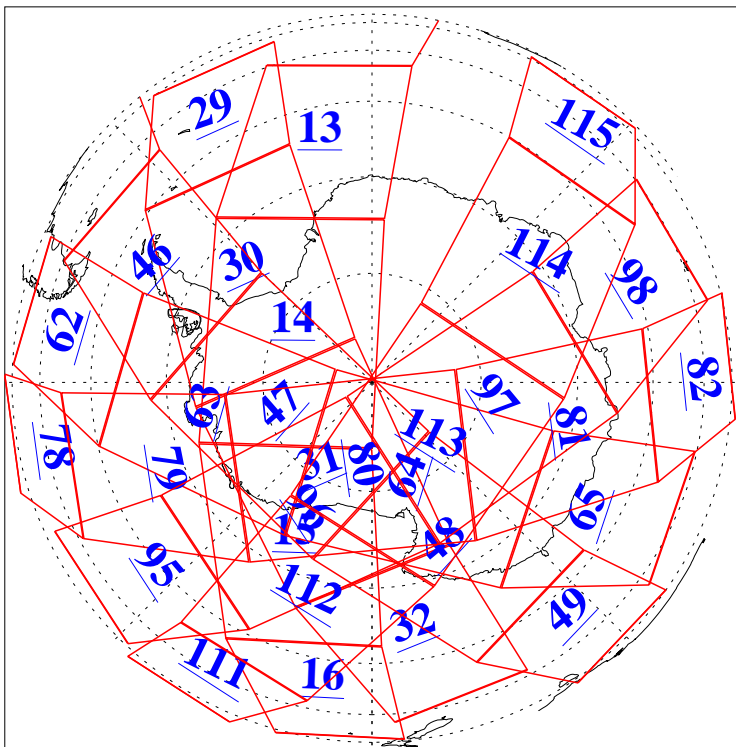

L1B Availability
AMSU Granules: 240
HSB Granules: 0
AIRS Granules: 240

9 Dec 2016
DoY 344
Aqua Day 5333
Granules: 1 to 120

Granules: 121 to 240

Legend: AMSU Available, HSB Available, AIRS Available

L1B Availability
AMSU Granules: 240
HSB Granules: 0
AIRS Granules: 240

9 Dec 2016
DoY 344
Aqua Day 5333

Ascending Granules

Descending Granules

Legend: AMSU Available, HSB Available, AIRS Available

L1B Availability
 AMSU Granules: 240
 HSB Granules: 0
 AIRS Granules: 240

9 Dec 2016
 DoY 344
 Aqua Day 5333

Northern Hemisphere Granules

Southern Hemisphere Granules

Legend: AMSU Available, HSB Available, AIRS Available