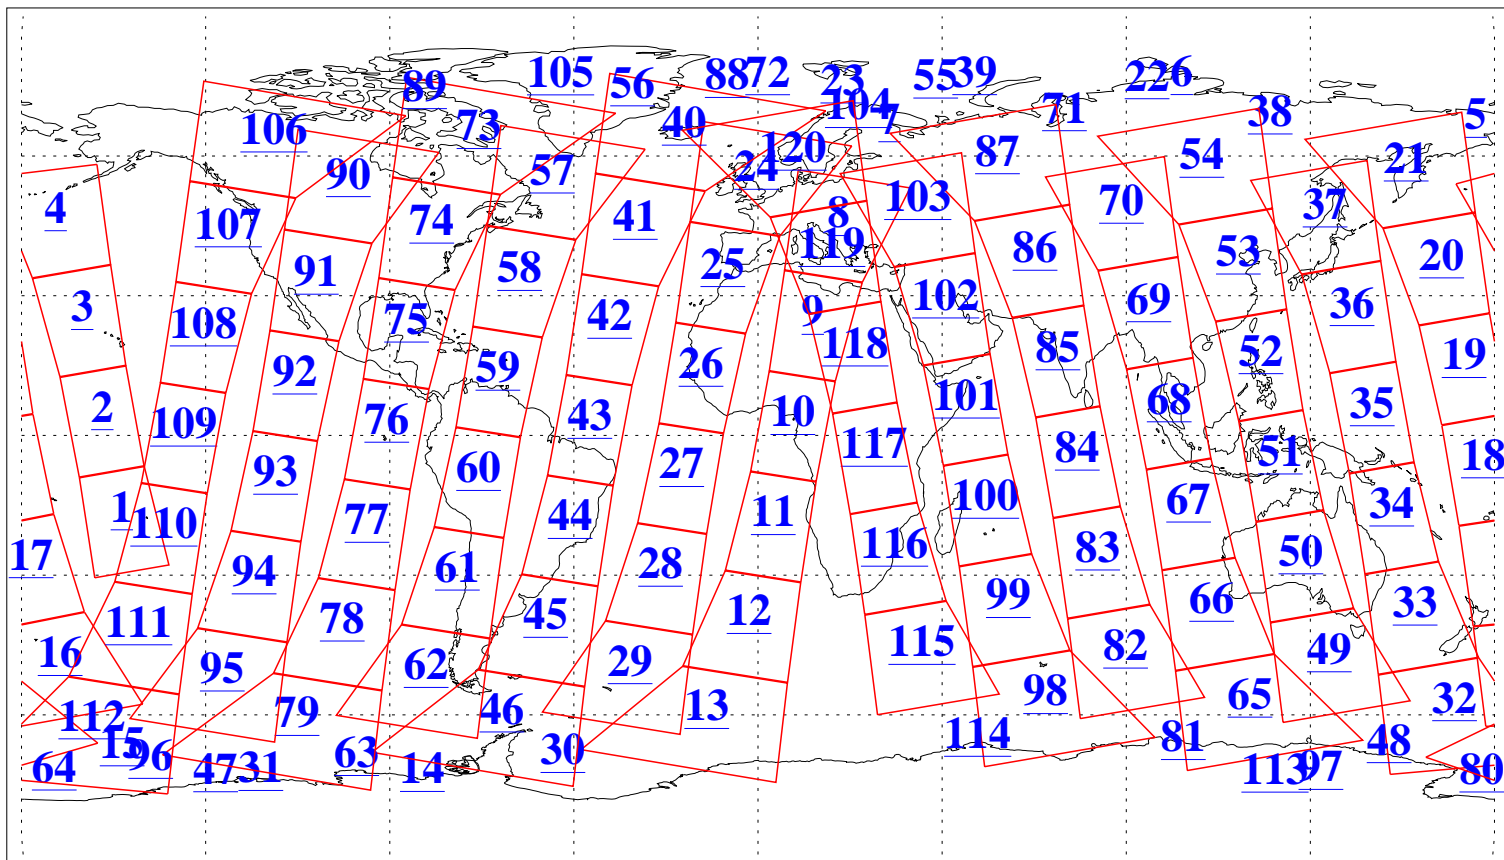

L1B Availability
AMSU Granules: 240
HSB Granules: 0
AIRS Granules: 240

9 Dec 2016
DoY 344
Aqua Day 5333
Granules: 1 to 120

Granules: 121 to 240

Legend: AMSU Available, HSB Available, AIRS Available

L1B Availability
AMSU Granules: 240
HSB Granules: 0
AIRS Granules: 240

9 Dec 2016
DoY 344
Aqua Day 5333

Ascending Granules

Descending Granules

Legend: AMSU Available, HSB Available, AIRS Available

L1B Availability
 AMSU Granules: 240
 HSB Granules: 0
 AIRS Granules: 240

9 Dec 2016
 DoY 344
 Aqua Day 5333

Northern Hemisphere Granules

Southern Hemisphere Granules

Legend: AMSU Available, HSB Available, AIRS Available