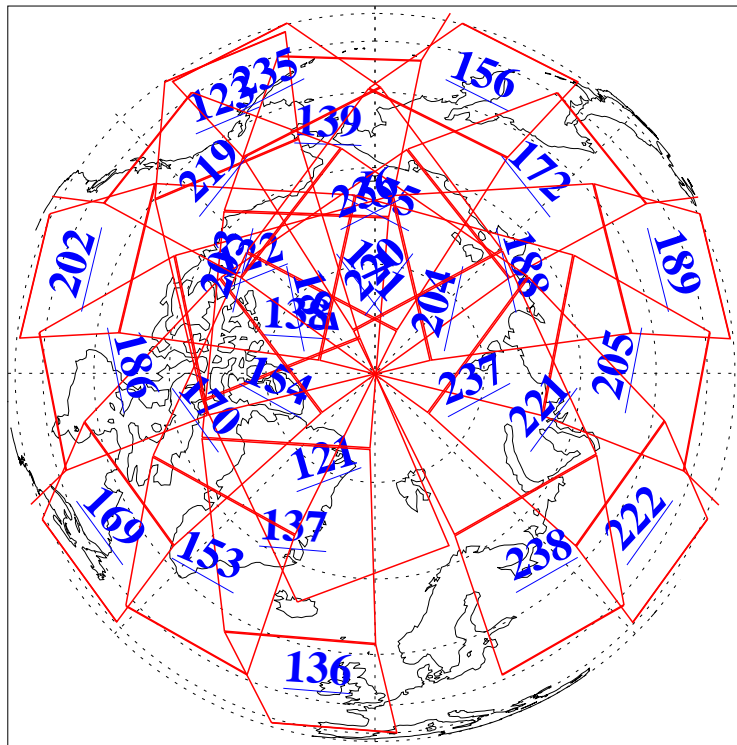

9 Dec 2016
DoY 344
Aqua Day 5333

Ascending Granules

Descending Granules

Legend: AMSU Available, HSB Available, AIRS Available

L1B Availability
 AMSU Granules: 240
 HSB Granules: 0
 AIRS Granules: 240

9 Dec 2016
 DoY 344
 Aqua Day 5333

Northern Hemisphere Granules

Southern Hemisphere Granules

Legend: AMSU Available, HSB Available, AIRS Available