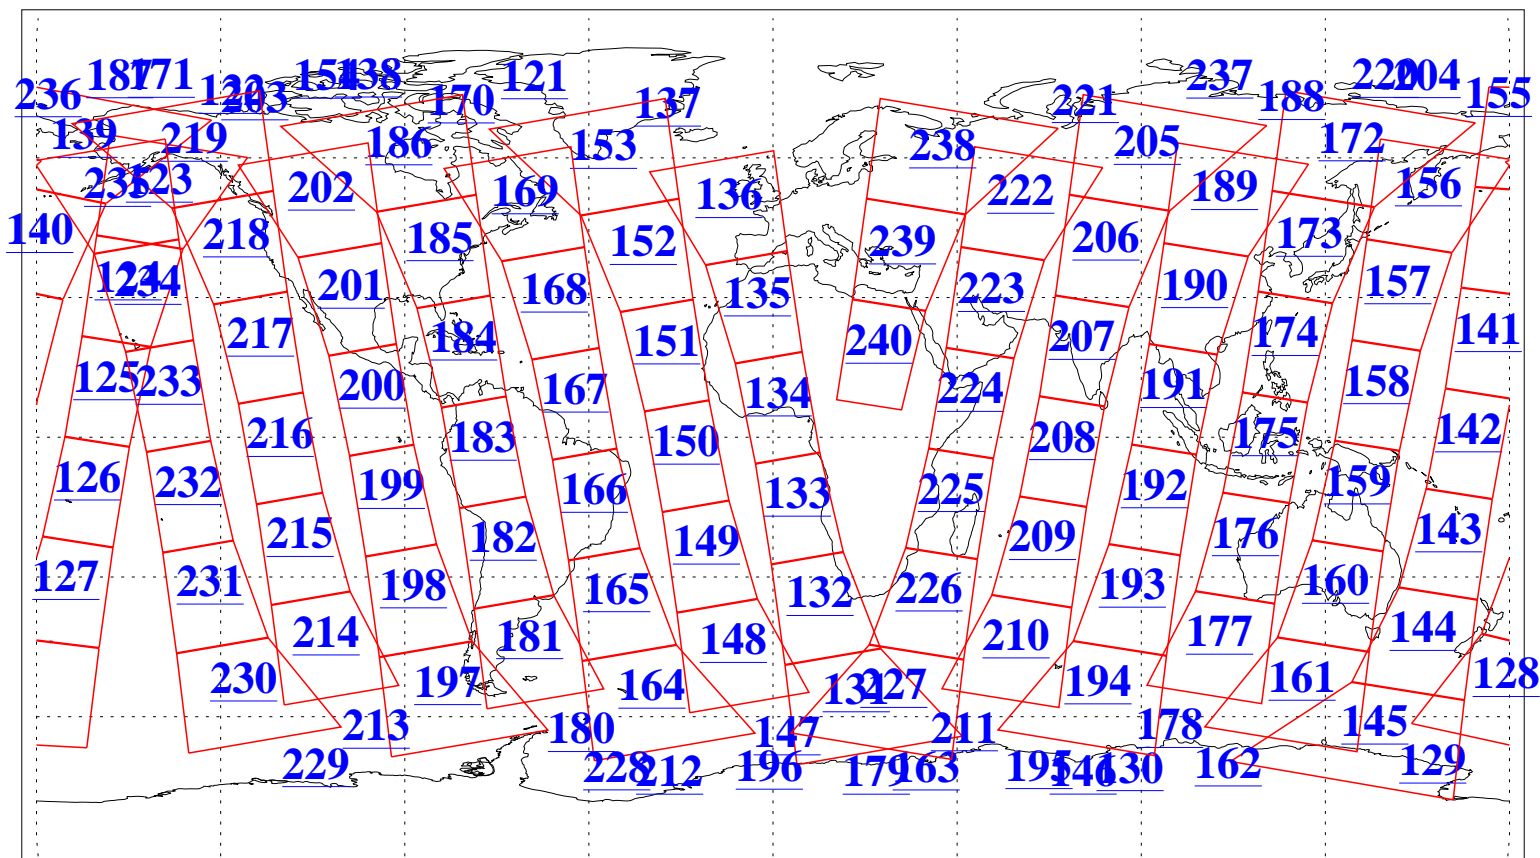

L1B Availability
AMSU Granules: 240
HSB Granules: 0
AIRS Granules: 240

9 Dec 2016
DoY 344
Aqua Day 5333
Granules: 1 to 120

Granules: 121 to 240

Legend: AMSU Available, HSB Available, AIRS Available

L1B Availability
AMSU Granules: 240
HSB Granules: 0
AIRS Granules: 240

9 Dec 2016
DoY 344
Aqua Day 5333

Ascending Granules

Descending Granules

Legend: AMSU Available, HSB Available, AIRS Available

L1B Availability
 AMSU Granules: 240
 HSB Granules: 0
 AIRS Granules: 240

9 Dec 2016
 DoY 344
 Aqua Day 5333

Northern Hemisphere Granules

Southern Hemisphere Granules

Legend: AMSU Available, HSB Available, AIRS Available