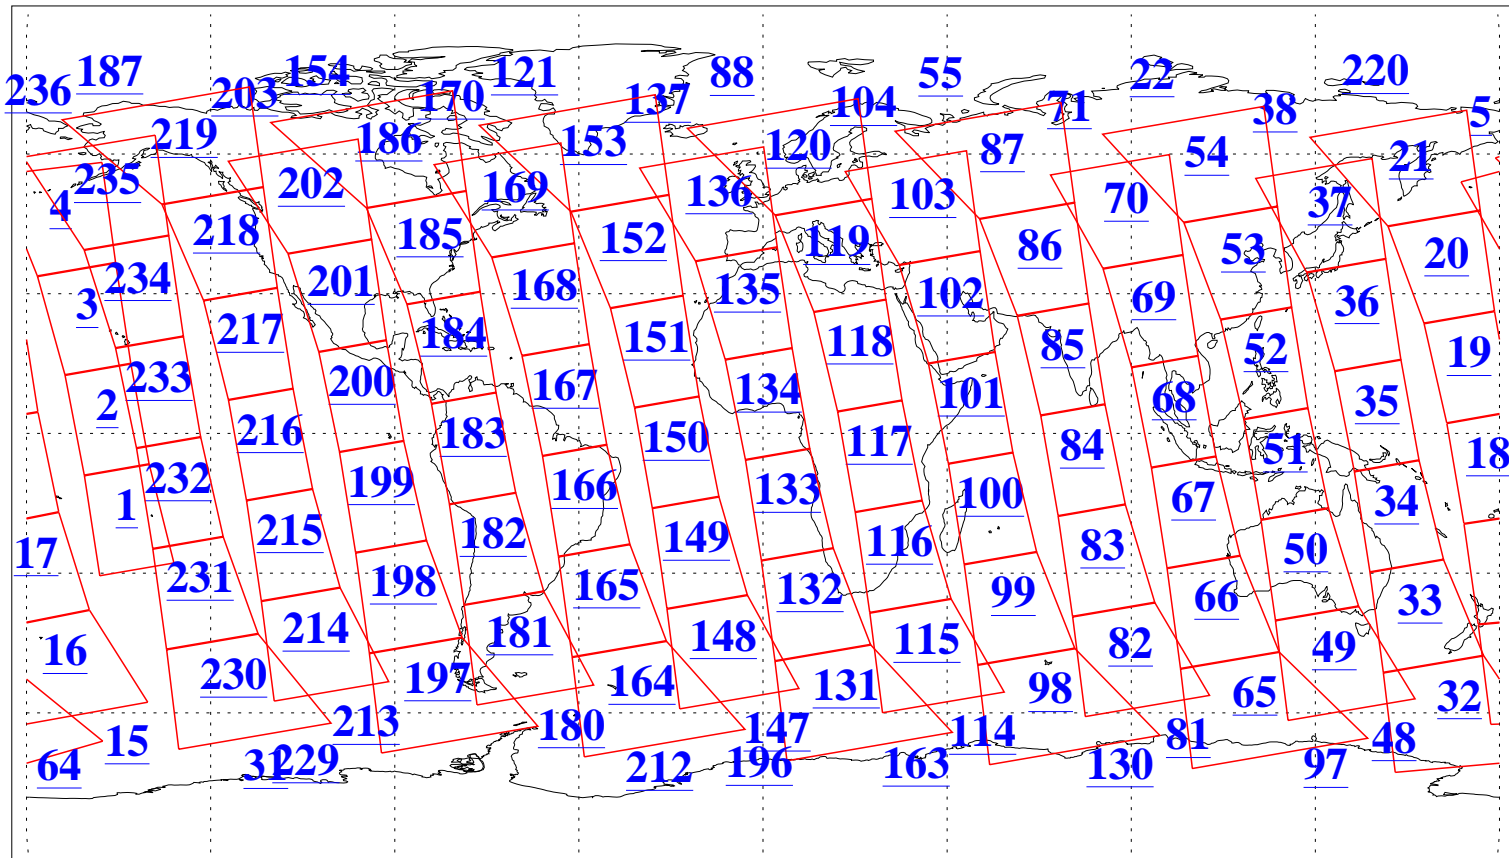

L1B Availability
AMSU Granules: 240
HSB Granules: 0
AIRS Granules: 240

9 Dec 2016
DoY 344
Aqua Day 5333
Granules: 1 to 120

Granules: 121 to 240

Legend: AMSU Available, HSB Available, AIRS Available

L1B Availability
AMSU Granules: 240
HSB Granules: 0
AIRS Granules: 240

9 Dec 2016
DoY 344
Aqua Day 5333

Ascending Granules

Descending Granules

Legend: AMSU Available, HSB Available, AIRS Available

L1B Availability
 AMSU Granules: 240
 HSB Granules: 0
 AIRS Granules: 240

9 Dec 2016
 DoY 344
 Aqua Day 5333

Northern Hemisphere Granules

Southern Hemisphere Granules

Legend: AMSU Available, HSB Available, AIRS Available