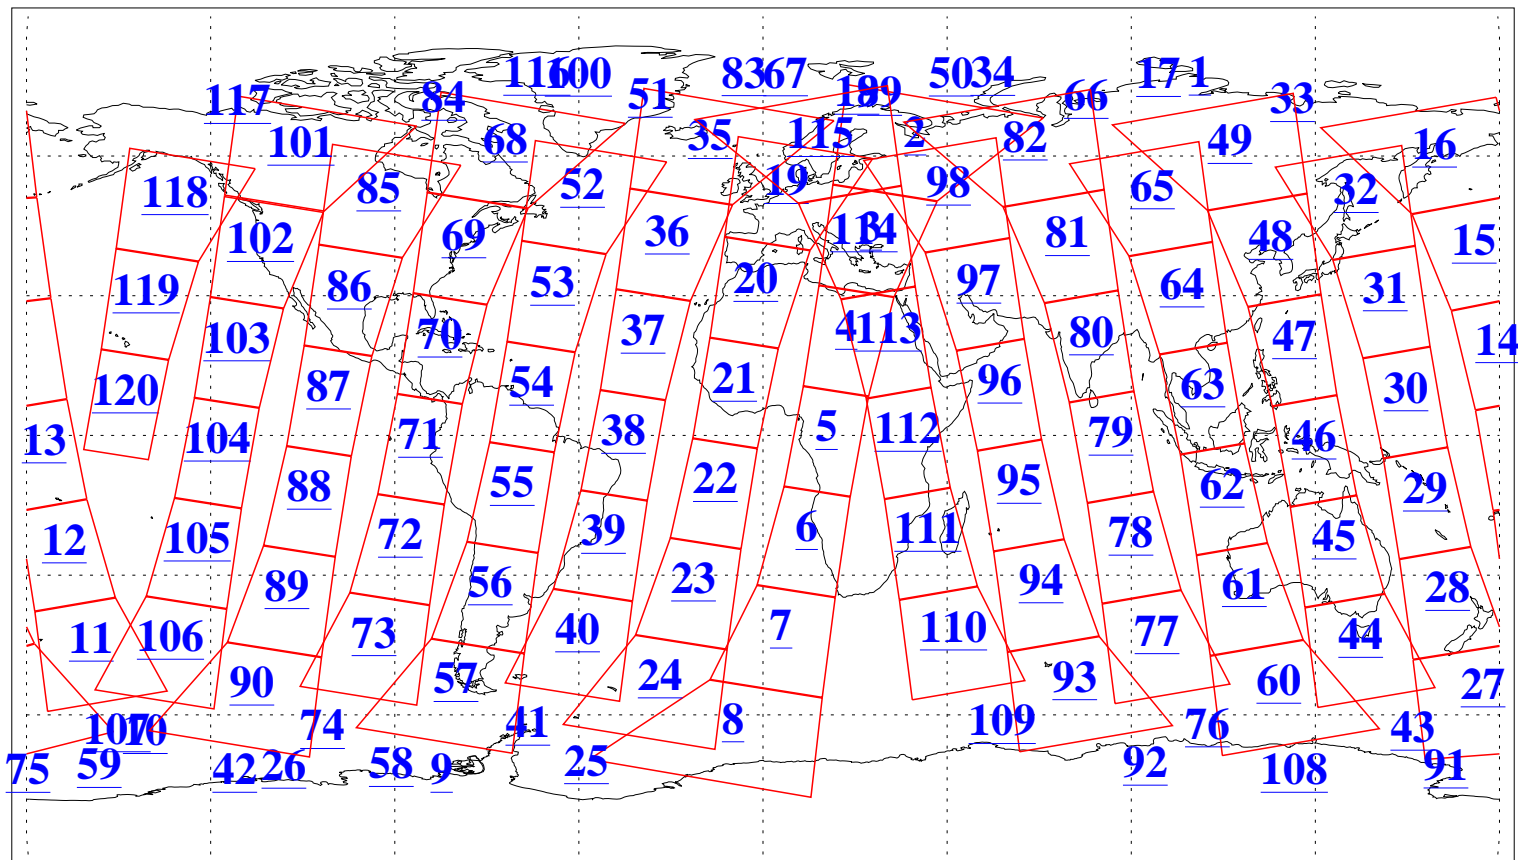

L1B Availability
AMSU Granules: 240
HSB Granules: 0
AIRS Granules: 240

6 Dec 2016
DoY 341
Aqua Day 5330
Granules: 1 to 120

Granules: 121 to 240

Legend: AMSU Available, HSB Available, AIRS Available

L1B Availability
AMSU Granules: 240
HSB Granules: 0
AIRS Granules: 240

6 Dec 2016
DoY 341
Aqua Day 5330

Ascending Granules

Descending Granules

Legend: AMSU Available, HSB Available, AIRS Available

L1B Availability
 AMSU Granules: 240
 HSB Granules: 0
 AIRS Granules: 240

6 Dec 2016
 DoY 341
 Aqua Day 5330

Northern Hemisphere Granules

Southern Hemisphere Granules

Legend: AMSU Available, HSB Available, AIRS Available