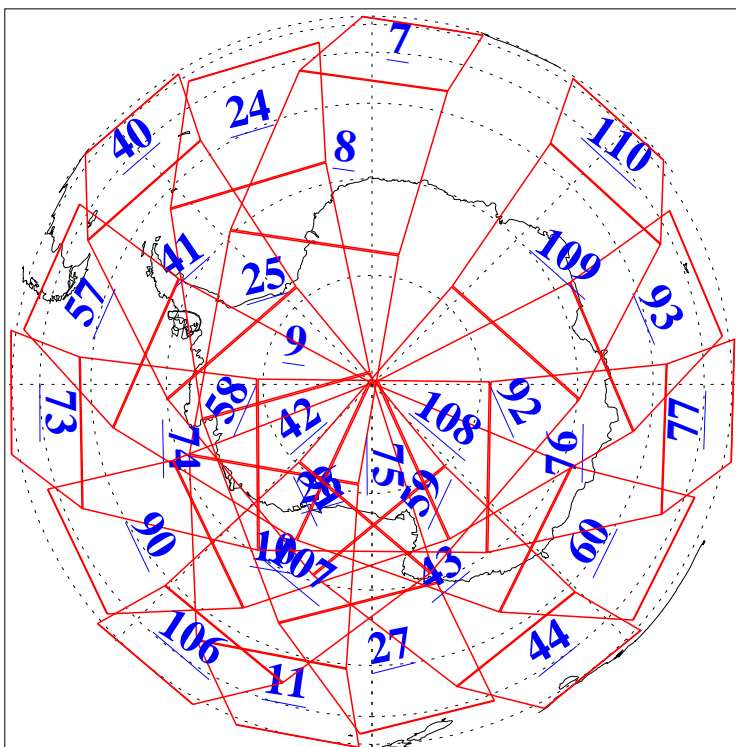

L1B Availability
AMSU Granules: 240
HSB Granules: 0
AIRS Granules: 240

6 Dec 2016
DoY 341
Aqua Day 5330
Granules: 1 to 120

Granules: 121 to 240

Legend: AMSU Available, HSB Available, AIRS Available

L1B Availability
AMSU Granules: 240
HSB Granules: 0
AIRS Granules: 240

6 Dec 2016
DoY 341
Aqua Day 5330

Ascending Granules

Descending Granules

Legend: AMSU Available, HSB Available, AIRS Available

L1B Availability
 AMSU Granules: 240
 HSB Granules: 0
 AIRS Granules: 240

6 Dec 2016
 DoY 341
 Aqua Day 5330

Northern Hemisphere Granules

Southern Hemisphere Granules

Legend: AMSU Available, HSB Available, AIRS Available