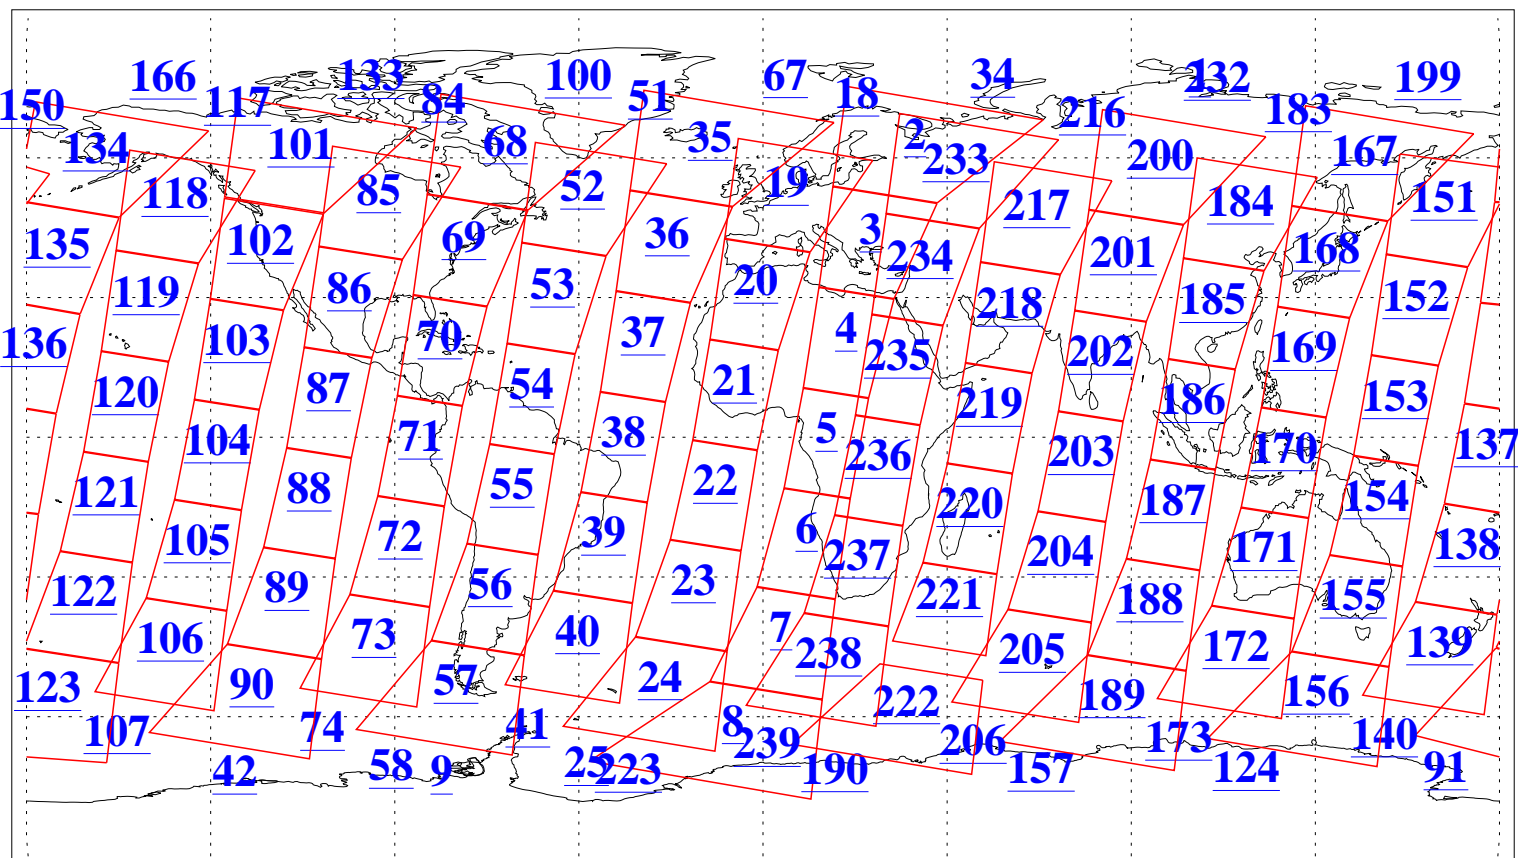

L1B Availability
AMSU Granules: 240
HSB Granules: 0
AIRS Granules: 240

6 Dec 2016
DoY 341
Aqua Day 5330
Granules: 1 to 120

Granules: 121 to 240

Legend: AMSU Available, HSB Available, AIRS Available

L1B Availability
AMSU Granules: 240
HSB Granules: 0
AIRS Granules: 240

6 Dec 2016
DoY 341
Aqua Day 5330

Ascending Granules

Descending Granules

Legend: AMSU Available, HSB Available, AIRS Available

L1B Availability
 AMSU Granules: 240
 HSB Granules: 0
 AIRS Granules: 240

6 Dec 2016
 DoY 341
 Aqua Day 5330

Northern Hemisphere Granules

Southern Hemisphere Granules

Legend: AMSU Available, HSB Available, AIRS Available