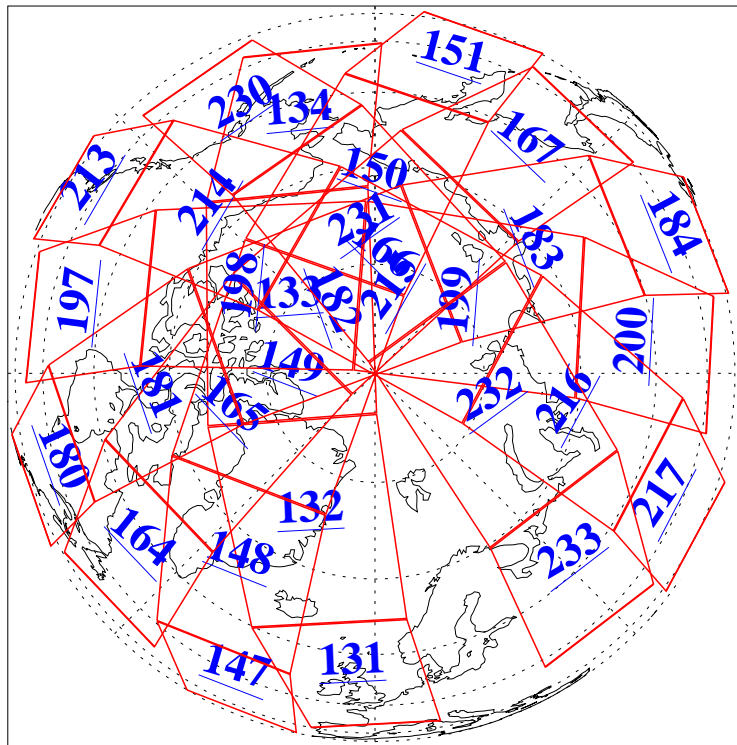

6 Dec 2016
DoY 341
Aqua Day 5330

Ascending Granules

Descending Granules

Legend: AMSU Available, HSB Available, AIRS Available

L1B Availability
 AMSU Granules: 240
 HSB Granules: 0
 AIRS Granules: 240

6 Dec 2016
 DoY 341
 Aqua Day 5330

Northern Hemisphere Granules

Southern Hemisphere Granules

Legend: AMSU Available, HSB Available, AIRS Available