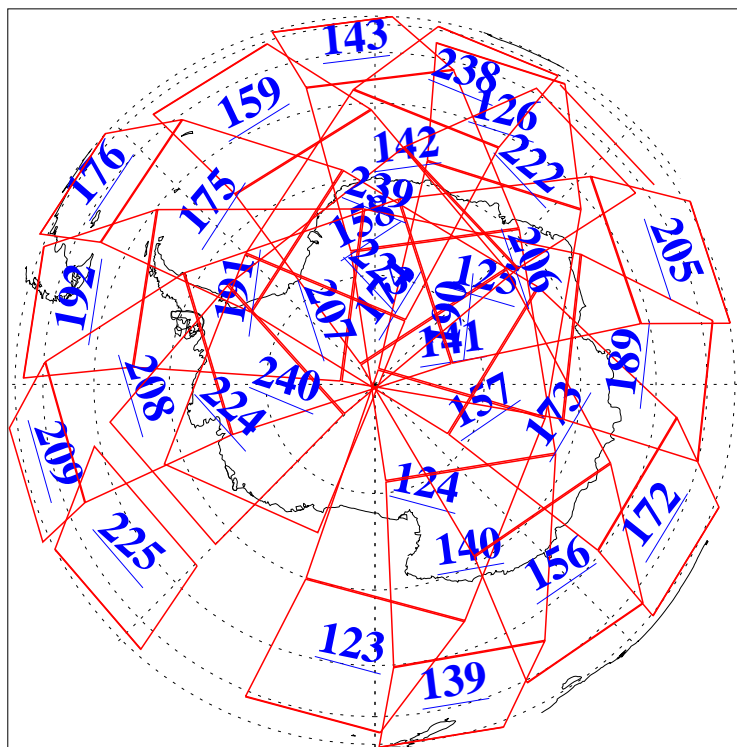

L1B Availability
AMSU Granules: 240
HSB Granules: 0
AIRS Granules: 240

6 Dec 2016
DoY 341
Aqua Day 5330
Granules: 1 to 120

Granules: 121 to 240

Legend: AMSU Available, HSB Available, AIRS Available

L1B Availability
AMSU Granules: 240
HSB Granules: 0
AIRS Granules: 240

6 Dec 2016
DoY 341
Aqua Day 5330

Ascending Granules

Descending Granules

Legend: AMSU Available, HSB Available, AIRS Available

L1B Availability
 AMSU Granules: 240
 HSB Granules: 0
 AIRS Granules: 240

6 Dec 2016
 DoY 341
 Aqua Day 5330

Northern Hemisphere Granules

Southern Hemisphere Granules

Legend: AMSU Available, HSB Available, AIRS Available