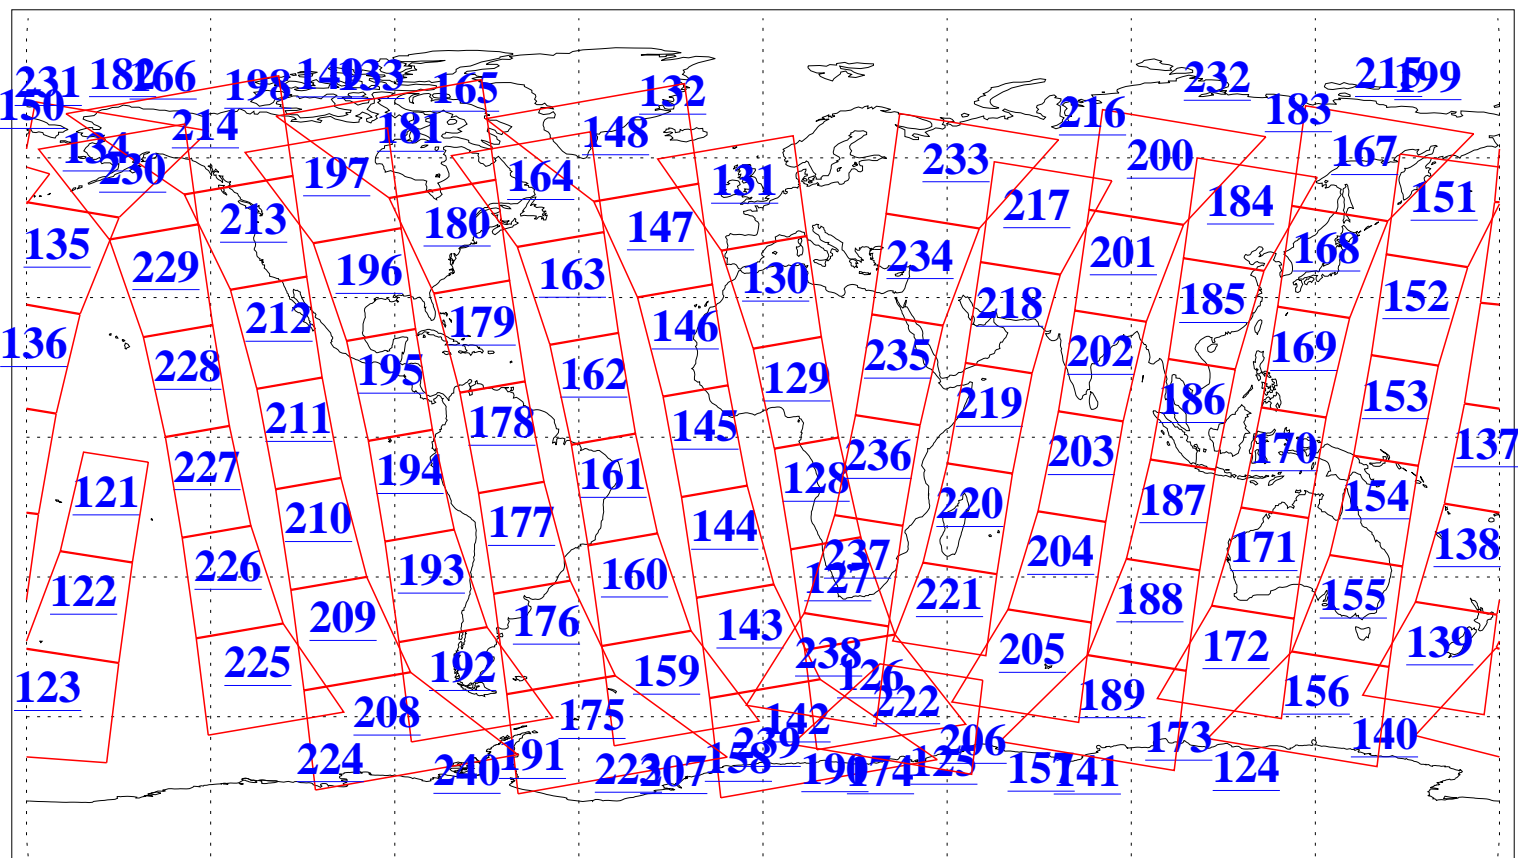

L1B Availability
AMSU Granules: 240
HSB Granules: 0
AIRS Granules: 240

6 Dec 2016
DoY 341
Aqua Day 5330
Granules: 1 to 120

Granules: 121 to 240

Legend: AMSU Available, HSB Available, AIRS Available

L1B Availability
AMSU Granules: 240
HSB Granules: 0
AIRS Granules: 240

6 Dec 2016
DoY 341
Aqua Day 5330

Ascending Granules

Descending Granules

Legend: AMSU Available, HSB Available, AIRS Available

L1B Availability
 AMSU Granules: 240
 HSB Granules: 0
 AIRS Granules: 240

6 Dec 2016
 DoY 341
 Aqua Day 5330

Northern Hemisphere Granules

Southern Hemisphere Granules

Legend: AMSU Available, HSB Available, AIRS Available