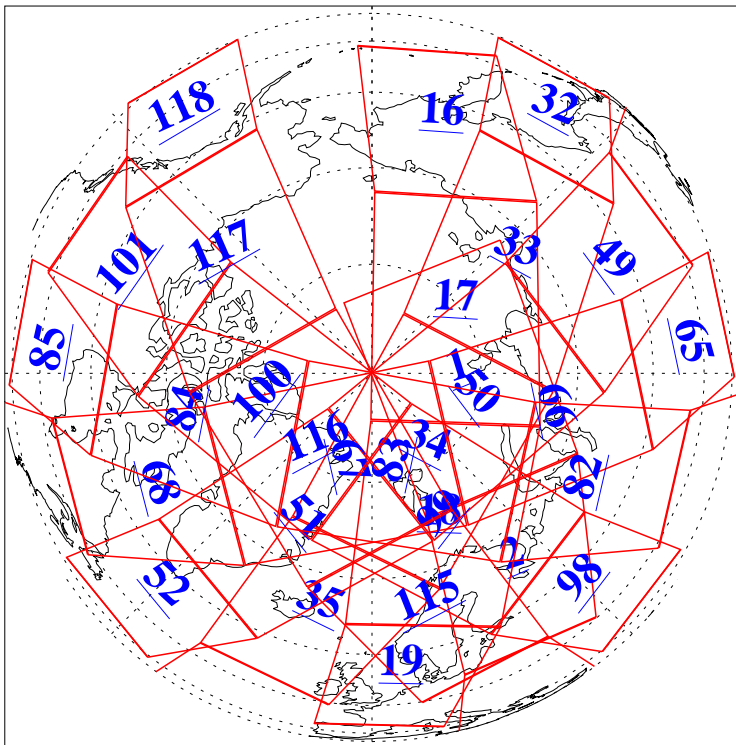

L1B Availability
AMSU Granules: 240
HSB Granules: 0
AIRS Granules: 240

6 Dec 2016
DoY 341
Aqua Day 5330
Granules: 1 to 120

Granules: 121 to 240

Legend: AMSU Available, HSB Available, AIRS Available

L1B Availability
AMSU Granules: 240
HSB Granules: 0
AIRS Granules: 240

6 Dec 2016
DoY 341
Aqua Day 5330

Ascending Granules

Descending Granules

Legend: AMSU Available, HSB Available, AIRS Available

L1B Availability
 AMSU Granules: 240
 HSB Granules: 0
 AIRS Granules: 240

6 Dec 2016
 DoY 341
 Aqua Day 5330

Northern Hemisphere Granules

Southern Hemisphere Granules

Legend: AMSU Available, HSB Available, AIRS Available