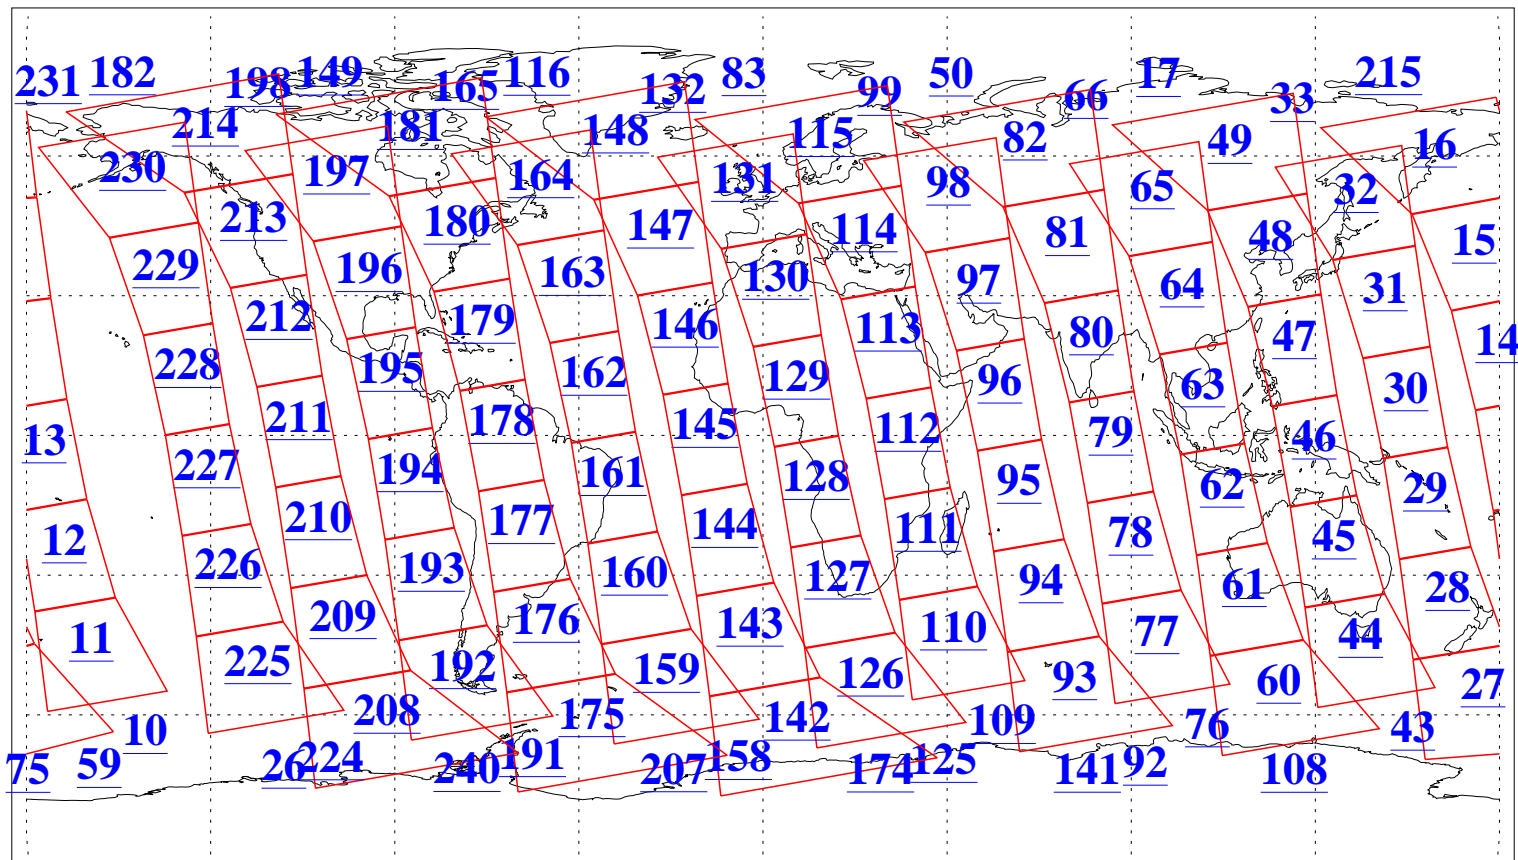

L1B Availability
AMSU Granules: 240
HSB Granules: 0
AIRS Granules: 240

6 Dec 2016
DoY 341
Aqua Day 5330
Granules: 1 to 120

Granules: 121 to 240

Legend: AMSU Available, HSB Available, AIRS Available

L1B Availability
AMSU Granules: 240
HSB Granules: 0
AIRS Granules: 240

6 Dec 2016
DoY 341
Aqua Day 5330

Ascending Granules

Descending Granules

Legend: AMSU Available, HSB Available, AIRS Available

L1B Availability
 AMSU Granules: 240
 HSB Granules: 0
 AIRS Granules: 240

6 Dec 2016
 DoY 341
 Aqua Day 5330

Northern Hemisphere Granules

Southern Hemisphere Granules

Legend: AMSU Available, HSB Available, AIRS Available