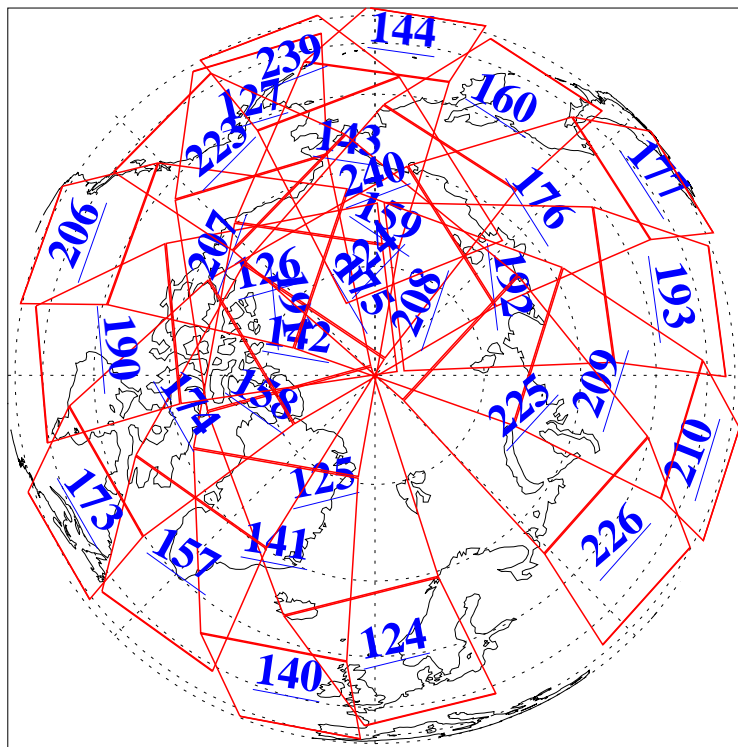

L1B Availability  
AMSU Granules: 240  
HSB Granules: 0  
AIRS Granules: 240

5 Dec 2016  
DoY 340  
Aqua Day 5329  
Granules: 1 to 120

Granules: 121 to 240

Legend: AMSU Available, HSB Available, AIRS Available

L1B Availability  
AMSU Granules: 240  
HSB Granules: 0  
AIRS Granules: 240

5 Dec 2016  
DoY 340  
Aqua Day 5329  
Ascending Granules

Descending Granules

Legend: AMSU Available, HSB Available, AIRS Available

L1B Availability  
 AMSU Granules: 240  
 HSB Granules: 0  
 AIRS Granules: 240

5 Dec 2016  
 DoY 340  
 Aqua Day 5329

Northern Hemisphere Granules

Southern Hemisphere Granules

Legend: AMSU Available, HSB Available, AIRS Available