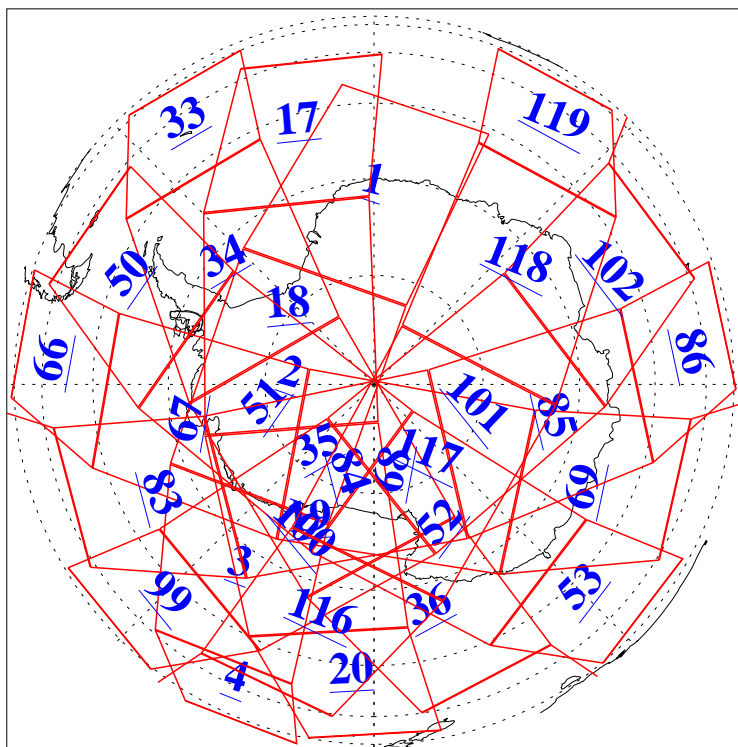

L1B Availability  
AMSU Granules: 240  
HSB Granules: 0  
AIRS Granules: 240

5 Dec 2016  
DoY 340  
Aqua Day 5329  
Granules: 1 to 120

Granules: 121 to 240

Legend: AMSU Available, HSB Available, AIRS Available

L1B Availability  
AMSU Granules: 240  
HSB Granules: 0  
AIRS Granules: 240

5 Dec 2016  
DoY 340  
Aqua Day 5329  
Ascending Granules

Descending Granules

Legend: AMSU Available, HSB Available, AIRS Available

L1B Availability  
 AMSU Granules: 240  
 HSB Granules: 0  
 AIRS Granules: 240

5 Dec 2016  
 DoY 340  
 Aqua Day 5329

Northern Hemisphere Granules

Southern Hemisphere Granules

Legend: AMSU Available, HSB Available, AIRS Available