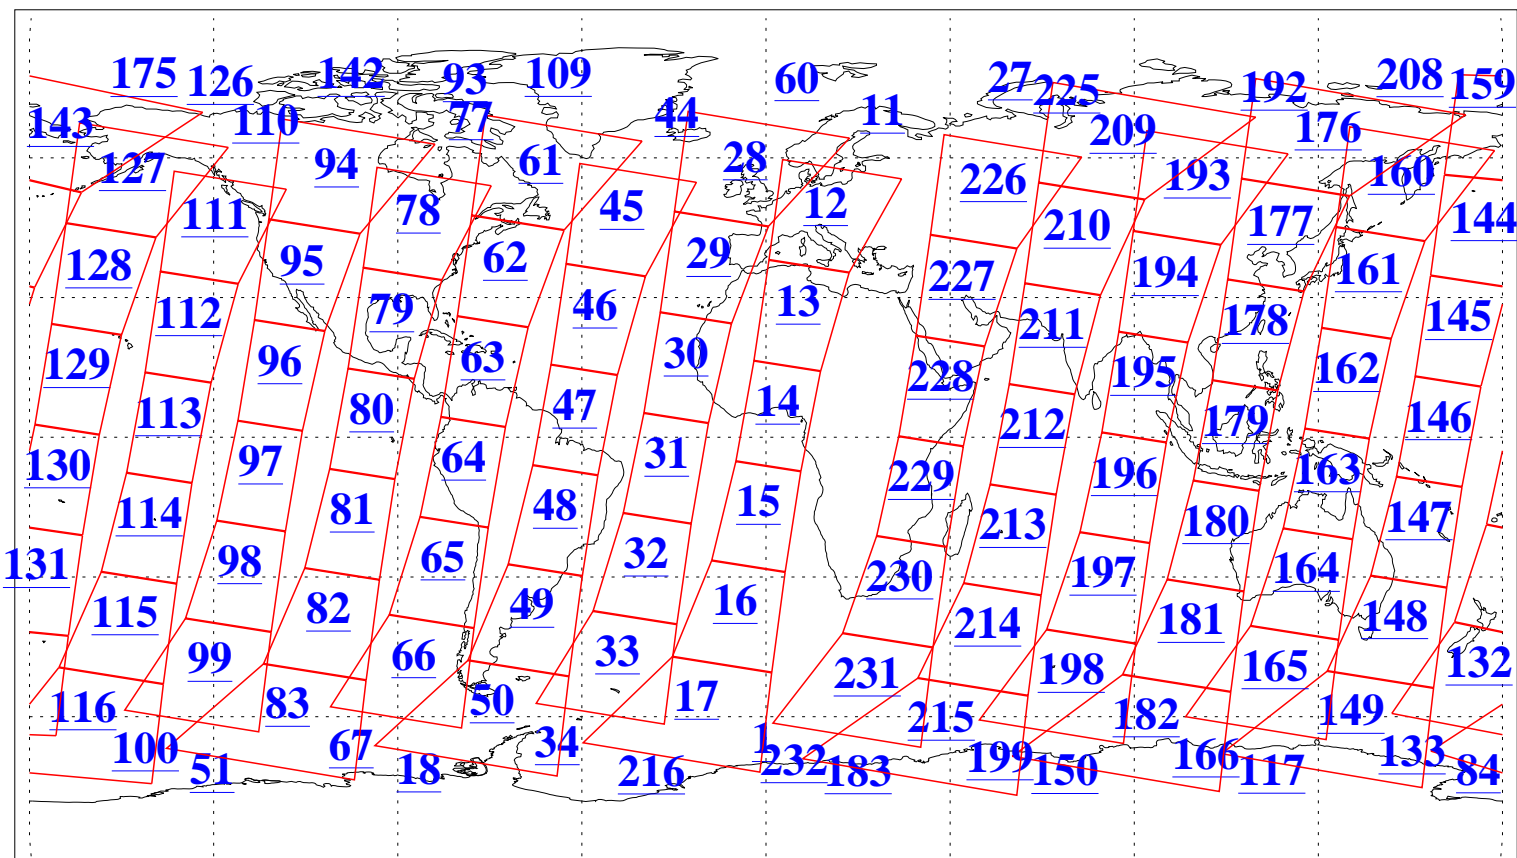

L1B Availability  
AMSU Granules: 240  
HSB Granules: 0  
AIRS Granules: 240

5 Dec 2016  
DoY 340  
Aqua Day 5329  
Granules: 1 to 120

Granules: 121 to 240

Legend: AMSU Available, HSB Available, AIRS Available

L1B Availability  
AMSU Granules: 240  
HSB Granules: 0  
AIRS Granules: 240

5 Dec 2016  
DoY 340  
Aqua Day 5329  
Ascending Granules

Descending Granules

Legend: AMSU Available, HSB Available, AIRS Available

L1B Availability  
 AMSU Granules: 240  
 HSB Granules: 0  
 AIRS Granules: 240

5 Dec 2016  
 DoY 340  
 Aqua Day 5329

Northern Hemisphere Granules

Southern Hemisphere Granules

Legend: AMSU Available, HSB Available, AIRS Available