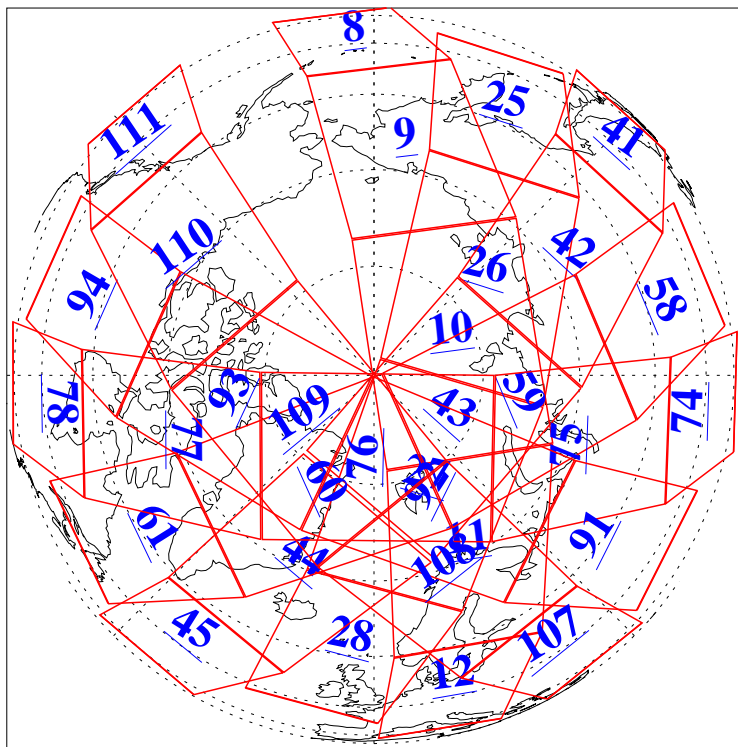

L1B Availability  
AMSU Granules: 240  
HSB Granules: 0  
AIRS Granules: 240

5 Dec 2016  
DoY 340  
Aqua Day 5329  
Granules: 1 to 120

Granules: 121 to 240

Legend: AMSU Available, HSB Available, AIRS Available

L1B Availability  
AMSU Granules: 240  
HSB Granules: 0  
AIRS Granules: 240

5 Dec 2016  
DoY 340  
Aqua Day 5329  
Ascending Granules

Descending Granules

Legend: AMSU Available, HSB Available, AIRS Available

L1B Availability  
 AMSU Granules: 240  
 HSB Granules: 0  
 AIRS Granules: 240

5 Dec 2016  
 DoY 340  
 Aqua Day 5329

Northern Hemisphere Granules

Southern Hemisphere Granules

Legend: AMSU Available, HSB Available, AIRS Available