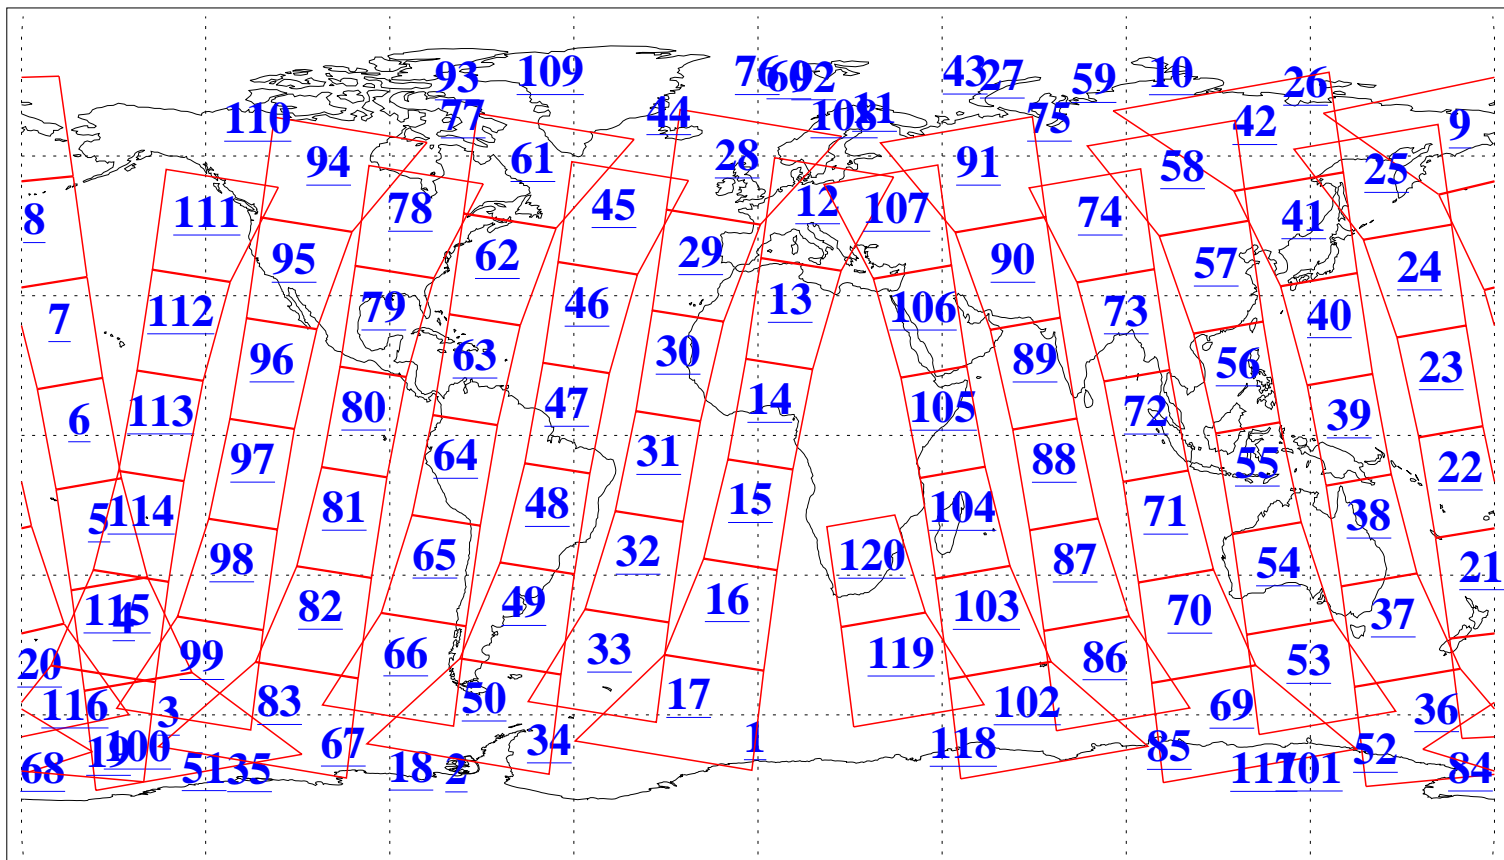

L1B Availability  
AMSU Granules: 240  
HSB Granules: 0  
AIRS Granules: 240

5 Dec 2016  
DoY 340  
Aqua Day 5329  
Granules: 1 to 120

Granules: 121 to 240

Legend: AMSU Available, HSB Available, AIRS Available

L1B Availability  
AMSU Granules: 240  
HSB Granules: 0  
AIRS Granules: 240

5 Dec 2016  
DoY 340  
Aqua Day 5329  
Ascending Granules

Descending Granules

Legend: AMSU Available, HSB Available, AIRS Available

L1B Availability  
 AMSU Granules: 240  
 HSB Granules: 0  
 AIRS Granules: 240

5 Dec 2016  
 DoY 340  
 Aqua Day 5329

Northern Hemisphere Granules

Southern Hemisphere Granules

Legend: AMSU Available, HSB Available, AIRS Available