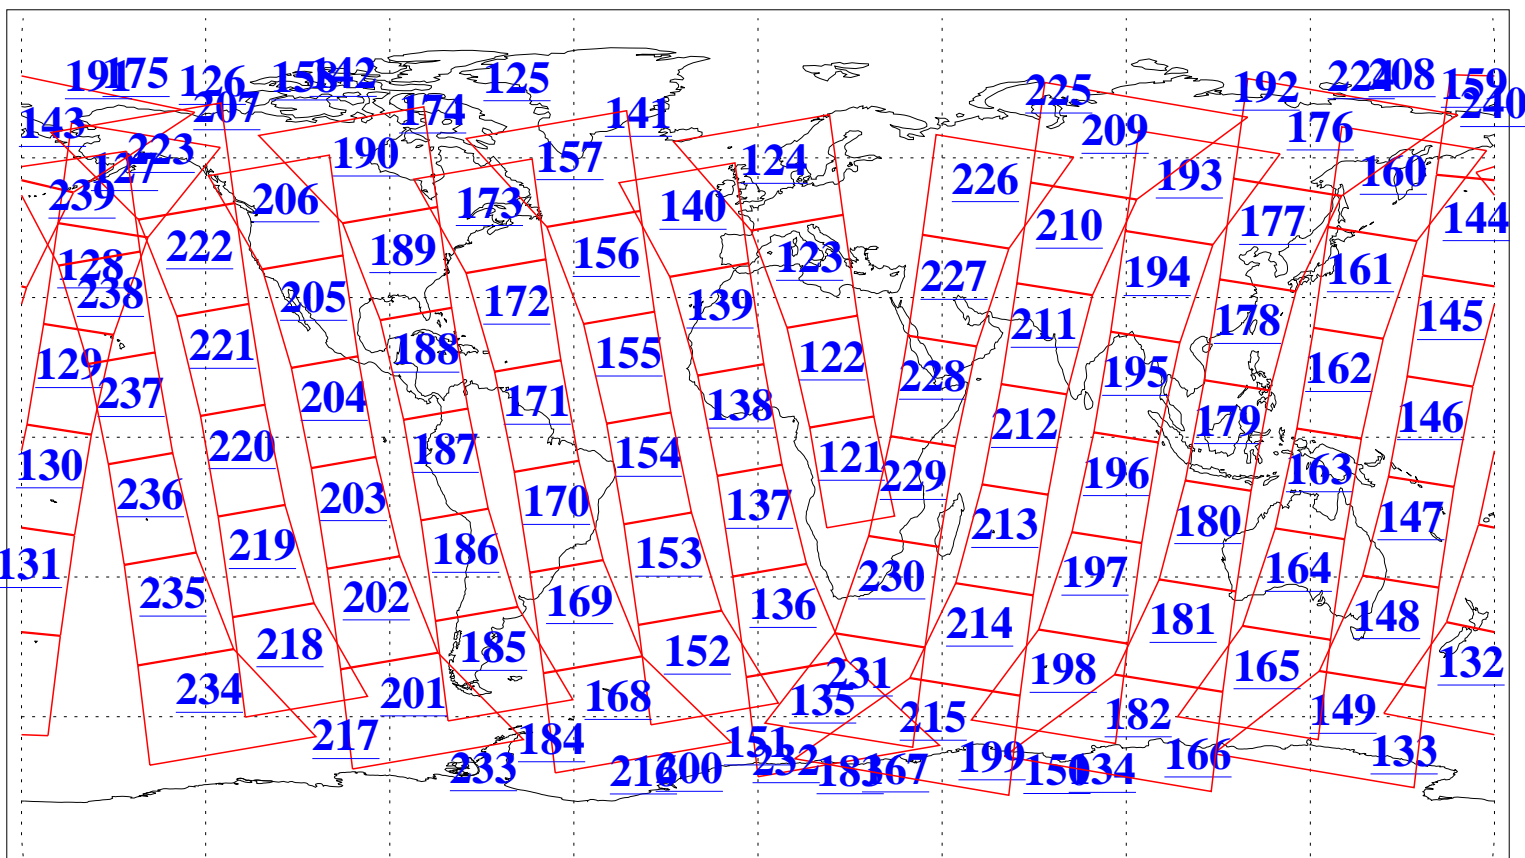

L1B Availability  
AMSU Granules: 240  
HSB Granules: 0  
AIRS Granules: 240

5 Dec 2016  
DoY 340  
Aqua Day 5329  
Granules: 1 to 120

Granules: 121 to 240

Legend: AMSU Available, HSB Available, AIRS Available

L1B Availability  
AMSU Granules: 240  
HSB Granules: 0  
AIRS Granules: 240

5 Dec 2016  
DoY 340  
Aqua Day 5329  
Ascending Granules

Descending Granules

Legend: AMSU Available, HSB Available, AIRS Available

L1B Availability  
 AMSU Granules: 240  
 HSB Granules: 0  
 AIRS Granules: 240

5 Dec 2016  
 DoY 340  
 Aqua Day 5329

Northern Hemisphere Granules

Southern Hemisphere Granules

Legend: AMSU Available, HSB Available, AIRS Available