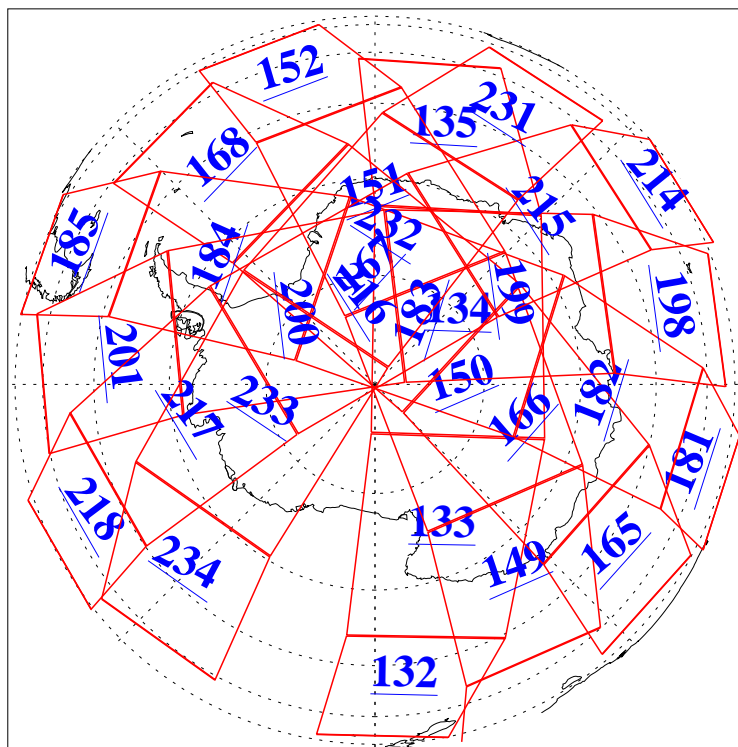

L1B Availability  
AMSU Granules: 240  
HSB Granules: 0  
AIRS Granules: 240

5 Dec 2016  
DoY 340  
Aqua Day 5329  
Granules: 1 to 120

Granules: 121 to 240

Legend: AMSU Available, HSB Available, AIRS Available

L1B Availability  
AMSU Granules: 240  
HSB Granules: 0  
AIRS Granules: 240

5 Dec 2016  
DoY 340  
Aqua Day 5329  
Ascending Granules

Descending Granules

Legend: AMSU Available, HSB Available, AIRS Available

L1B Availability  
 AMSU Granules: 240  
 HSB Granules: 0  
 AIRS Granules: 240

5 Dec 2016  
 DoY 340  
 Aqua Day 5329

Northern Hemisphere Granules

Southern Hemisphere Granules

Legend: AMSU Available, HSB Available, AIRS Available