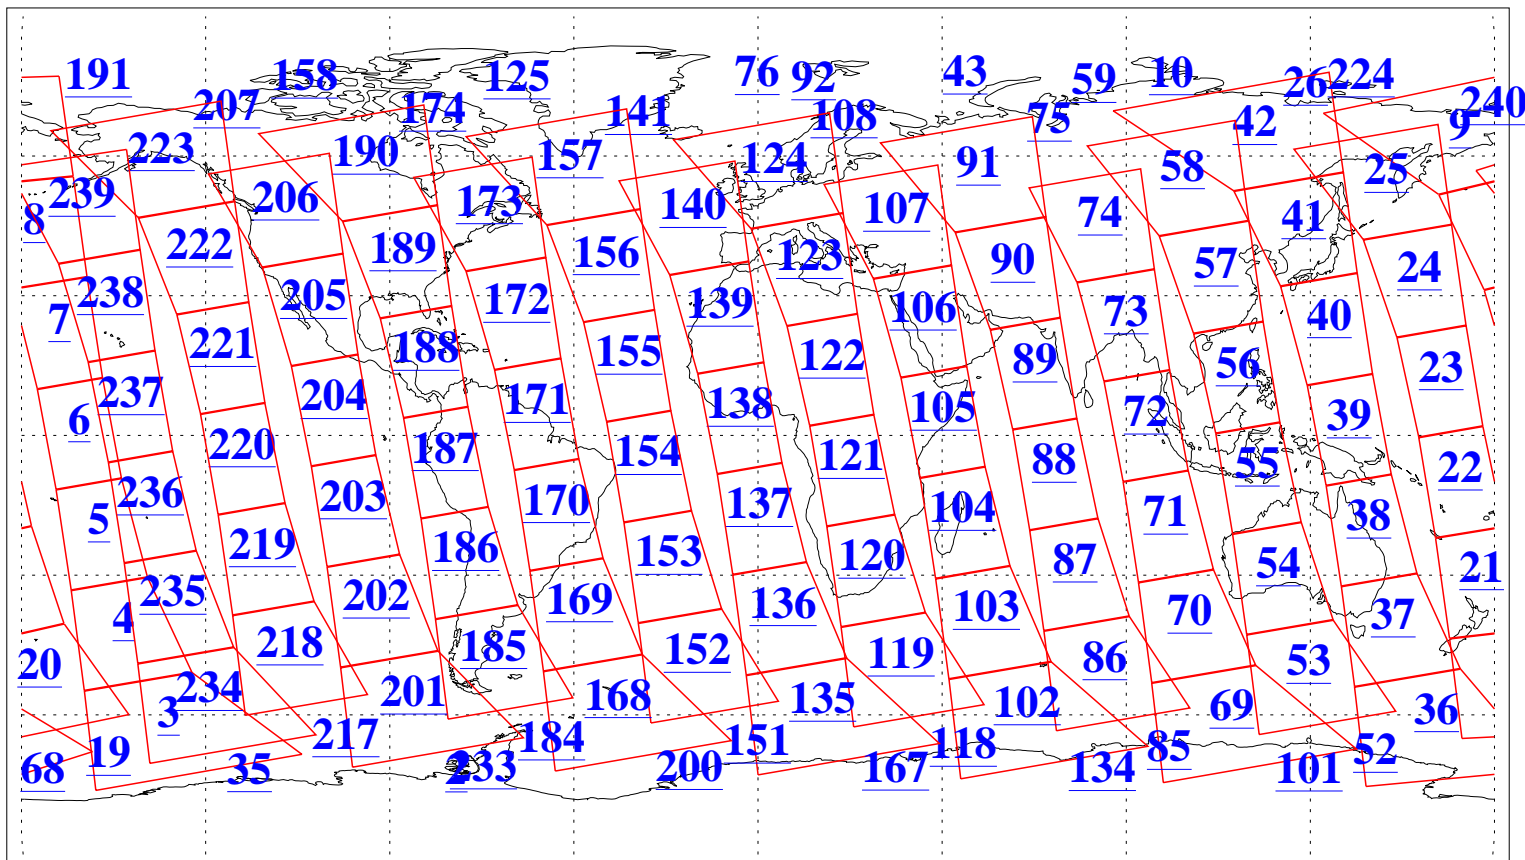

L1B Availability  
AMSU Granules: 240  
HSB Granules: 0  
AIRS Granules: 240

5 Dec 2016  
DoY 340  
Aqua Day 5329  
Granules: 1 to 120

Granules: 121 to 240

Legend: AMSU Available, HSB Available, AIRS Available

L1B Availability  
AMSU Granules: 240  
HSB Granules: 0  
AIRS Granules: 240

5 Dec 2016  
DoY 340  
Aqua Day 5329  
Ascending Granules

Descending Granules

Legend: AMSU Available, HSB Available, AIRS Available

L1B Availability  
 AMSU Granules: 240  
 HSB Granules: 0  
 AIRS Granules: 240

5 Dec 2016  
 DoY 340  
 Aqua Day 5329

Northern Hemisphere Granules

Southern Hemisphere Granules

Legend: AMSU Available, HSB Available, AIRS Available