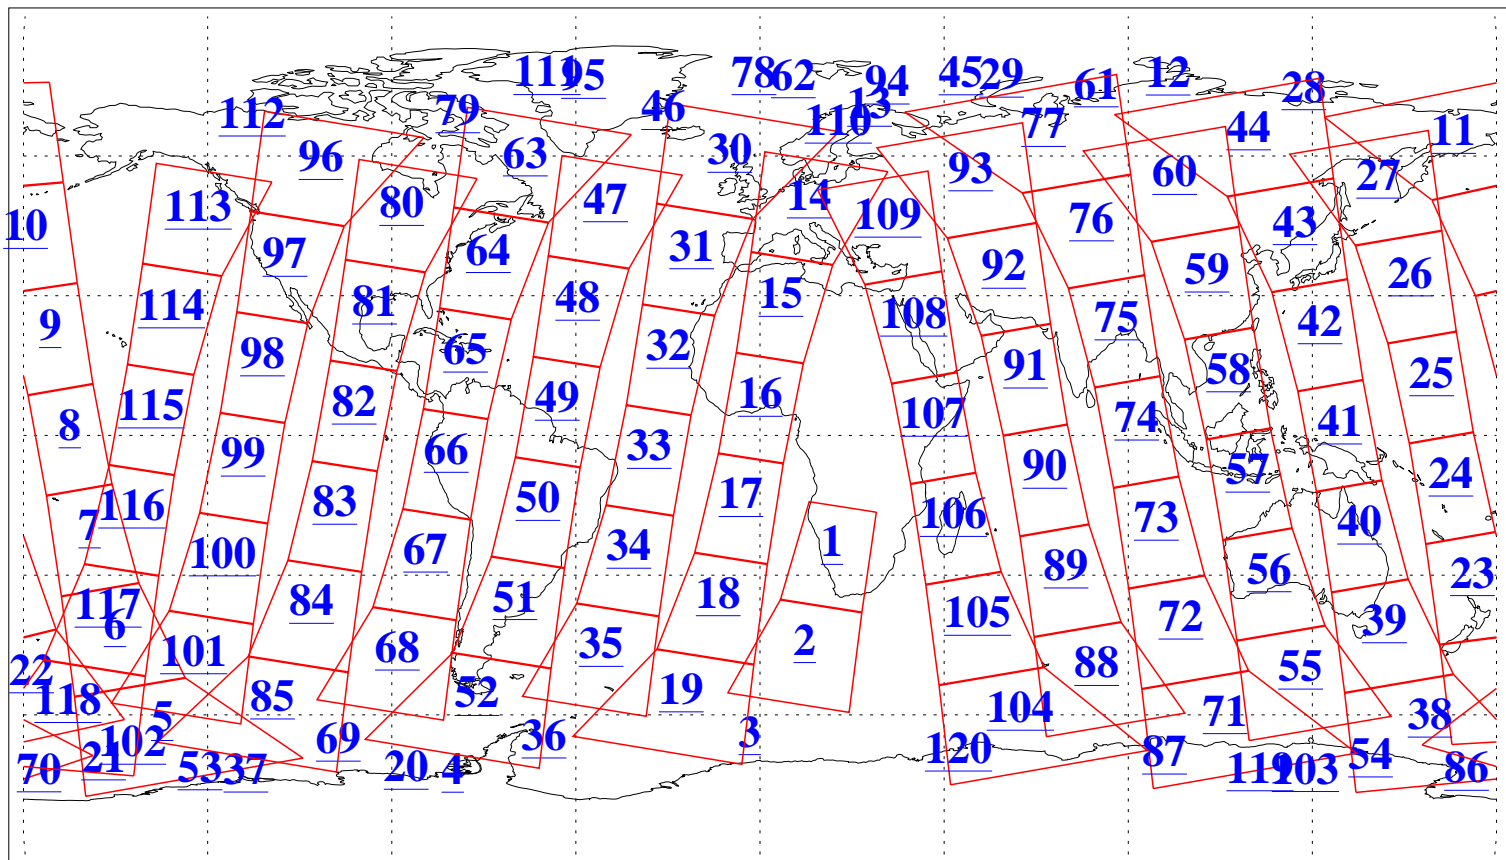

L1B Availability  
AMSU Granules: 240  
HSB Granules: 0  
AIRS Granules: 240

3 Dec 2016  
DoY 338  
Aqua Day 5327  
Granules: 1 to 120

Granules: 121 to 240

Legend: AMSU Available, HSB Available, AIRS Available

L1B Availability  
AMSU Granules: 240  
HSB Granules: 0  
AIRS Granules: 240

3 Dec 2016  
DoY 338  
Aqua Day 5327

Ascending Granules

Descending Granules

Legend: AMSU Available, HSB Available, AIRS Available