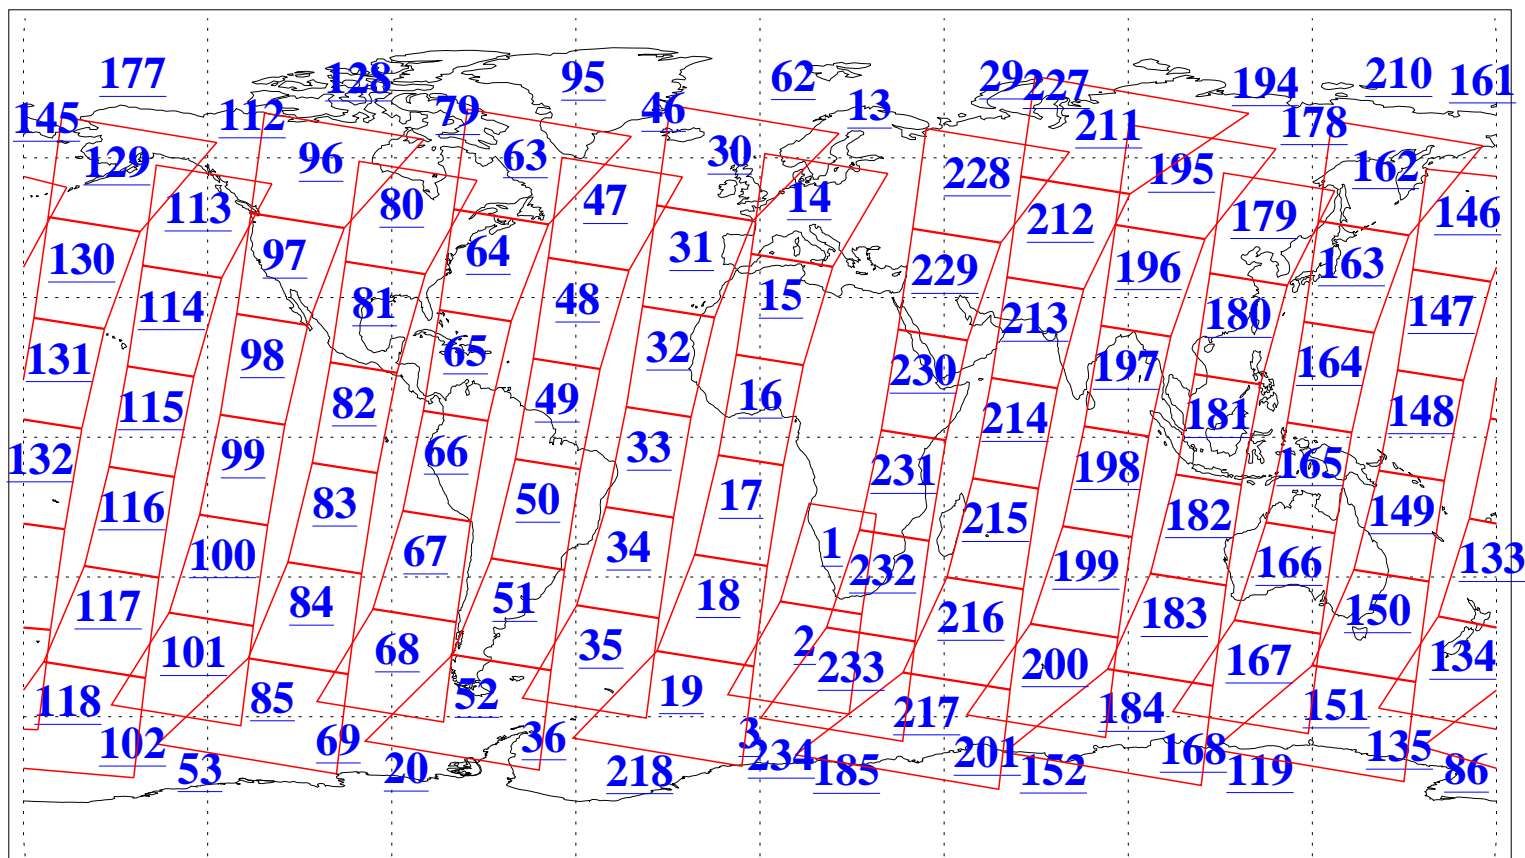

L1B Availability  
AMSU Granules: 240  
HSB Granules: 0  
AIRS Granules: 240

3 Dec 2016  
DoY 338  
Aqua Day 5327  
Granules: 1 to 120

Granules: 121 to 240

Legend: AMSU Available, HSB Available, AIRS Available

L1B Availability  
AMSU Granules: 240  
HSB Granules: 0  
AIRS Granules: 240

3 Dec 2016  
DoY 338  
Aqua Day 5327

Ascending Granules

Descending Granules

Legend: AMSU Available, HSB Available, AIRS Available