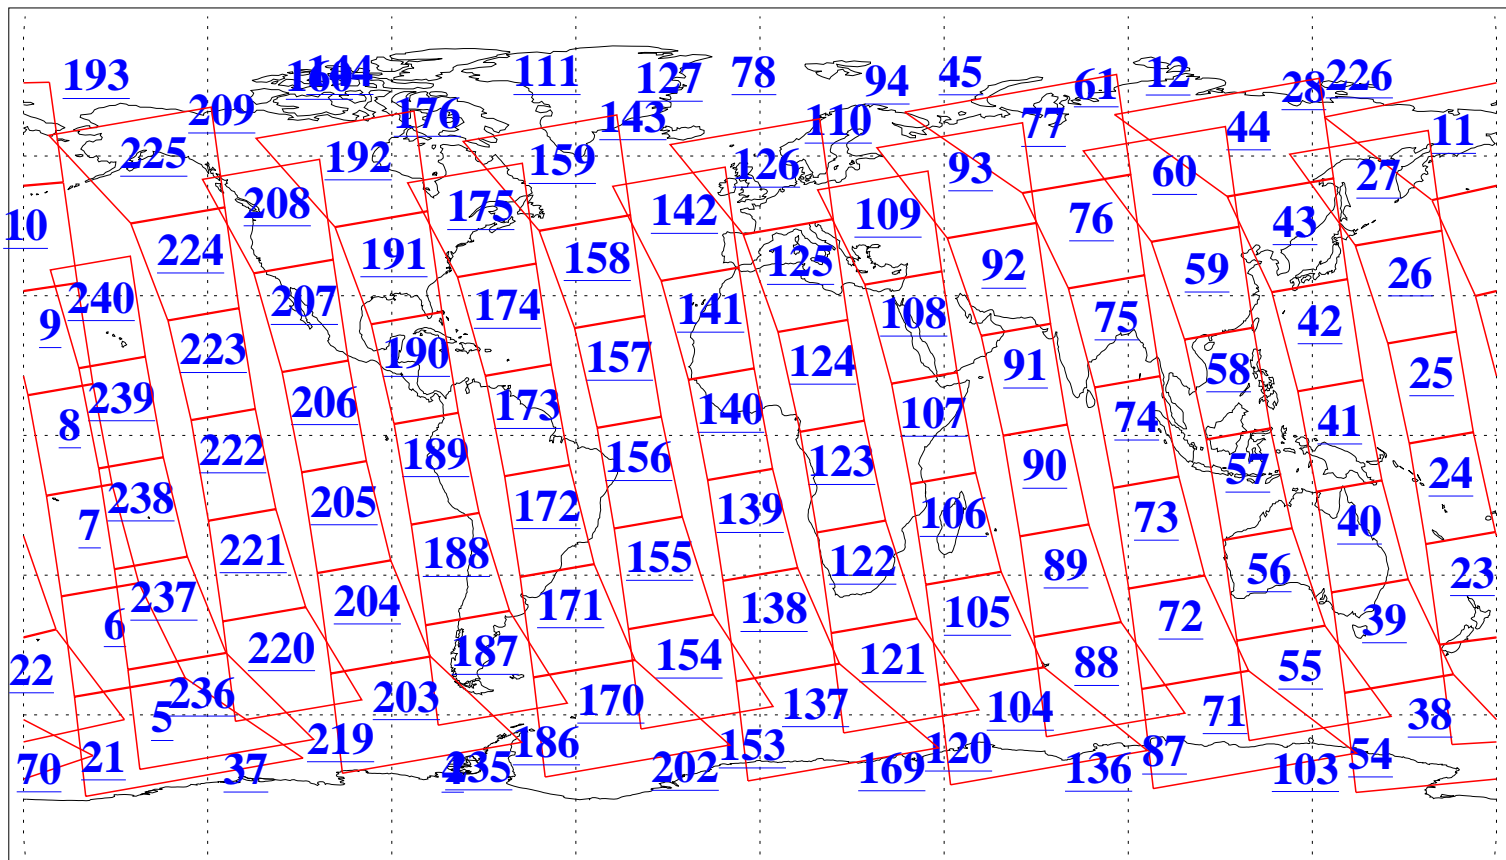

L1B Availability  
AMSU Granules: 240  
HSB Granules: 0  
AIRS Granules: 240

3 Dec 2016  
DoY 338  
Aqua Day 5327  
Granules: 1 to 120

Granules: 121 to 240

Legend: AMSU Available, HSB Available, AIRS Available

L1B Availability  
AMSU Granules: 240  
HSB Granules: 0  
AIRS Granules: 240

3 Dec 2016  
DoY 338  
Aqua Day 5327

Ascending Granules

Descending Granules

Legend: AMSU Available, HSB Available, AIRS Available