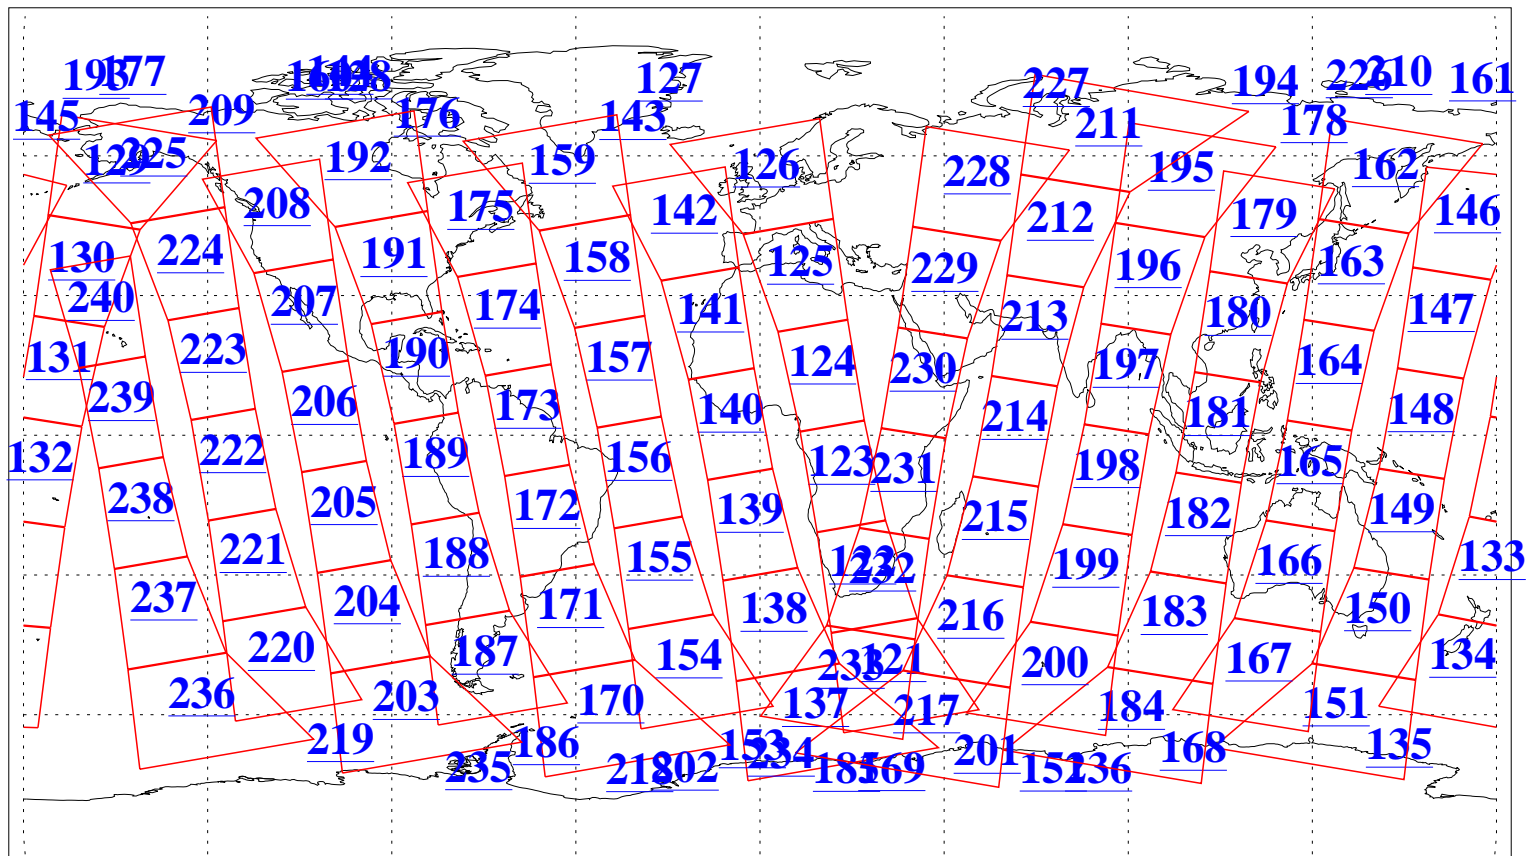

L1B Availability  
AMSU Granules: 240  
HSB Granules: 0  
AIRS Granules: 240

3 Dec 2016  
DoY 338  
Aqua Day 5327  
Granules: 1 to 120

Granules: 121 to 240

Legend: AMSU Available, HSB Available, AIRS Available

L1B Availability  
AMSU Granules: 240  
HSB Granules: 0  
AIRS Granules: 240

3 Dec 2016  
DoY 338  
Aqua Day 5327

Ascending Granules

Descending Granules

Legend: AMSU Available, HSB Available, AIRS Available