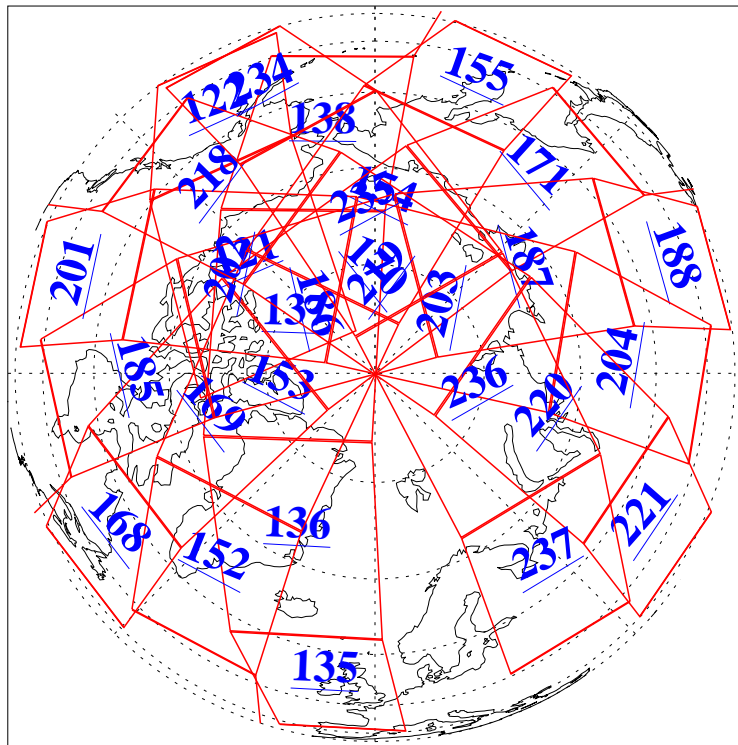

L1B Availability
AMSU Granules: 240
HSB Granules: 0
AIRS Granules: 240

2 Dec 2016
DoY 337
Aqua Day 5326
Granules: 1 to 120

Granules: 121 to 240

Legend: AMSU Available, HSB Available, AIRS Available

L1B Availability
AMSU Granules: 240
HSB Granules: 0
AIRS Granules: 240

2 Dec 2016
DoY 337
Aqua Day 5326
Ascending Granules

Descending Granules

Legend: AMSU Available, HSB Available, AIRS Available

L1B Availability
 AMSU Granules: 240
 HSB Granules: 0
 AIRS Granules: 240

2 Dec 2016
 DoY 337
 Aqua Day 5326

Northern Hemisphere Granules

Southern Hemisphere Granules

Legend: AMSU Available, HSB Available, AIRS Available