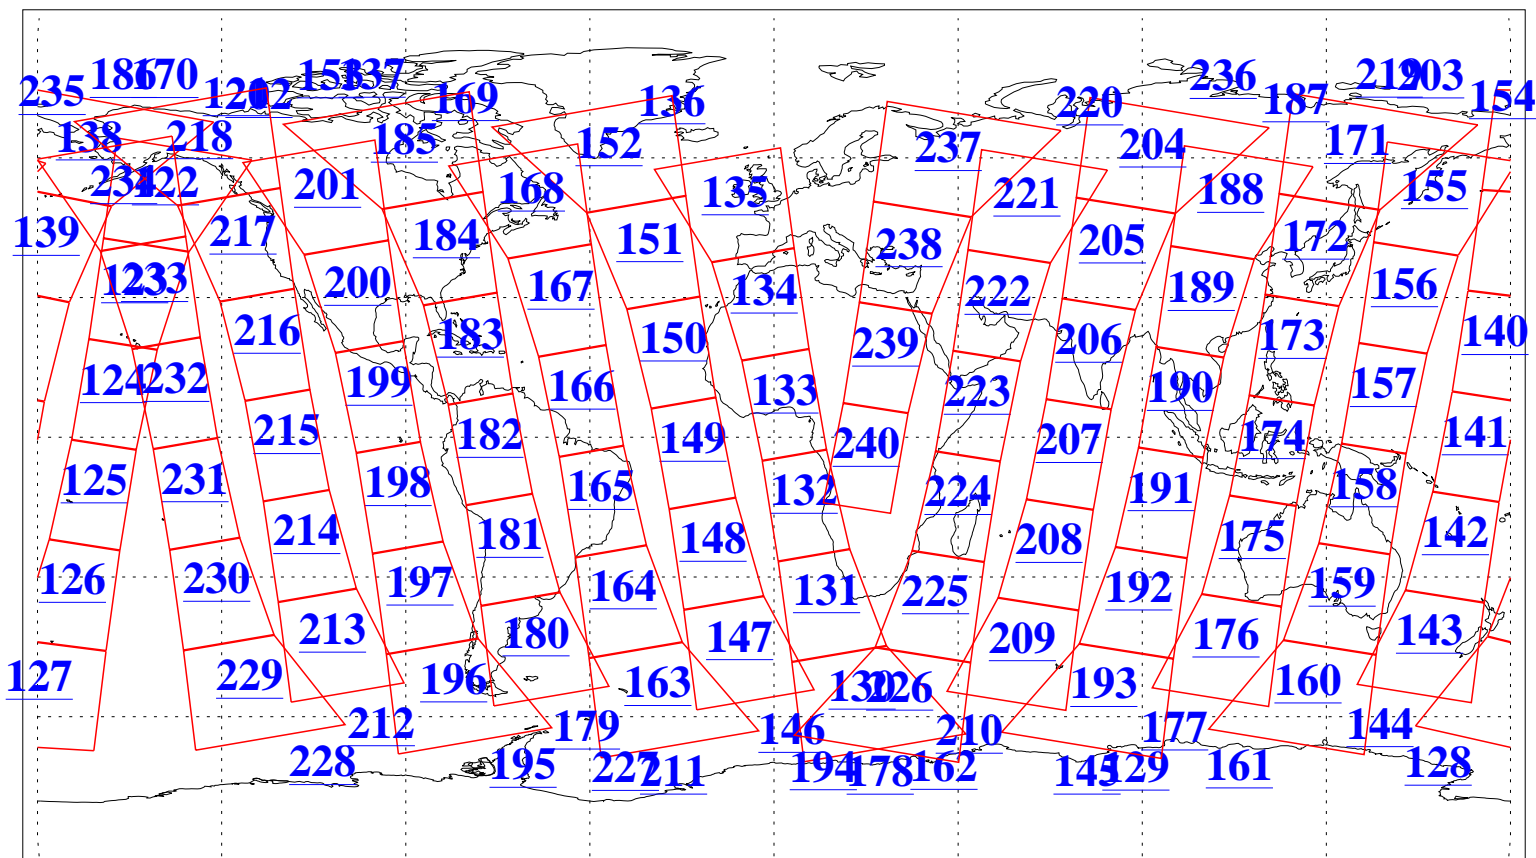

L1B Availability
AMSU Granules: 240
HSB Granules: 0
AIRS Granules: 240

2 Dec 2016
DoY 337
Aqua Day 5326
Granules: 1 to 120

Granules: 121 to 240

Legend: AMSU Available, HSB Available, AIRS Available

L1B Availability
AMSU Granules: 240
HSB Granules: 0
AIRS Granules: 240

2 Dec 2016
DoY 337
Aqua Day 5326
Ascending Granules

Descending Granules

Legend: AMSU Available, HSB Available, AIRS Available

L1B Availability
 AMSU Granules: 240
 HSB Granules: 0
 AIRS Granules: 240

2 Dec 2016
 DoY 337
 Aqua Day 5326

Northern Hemisphere Granules

Southern Hemisphere Granules

Legend: AMSU Available, HSB Available, AIRS Available