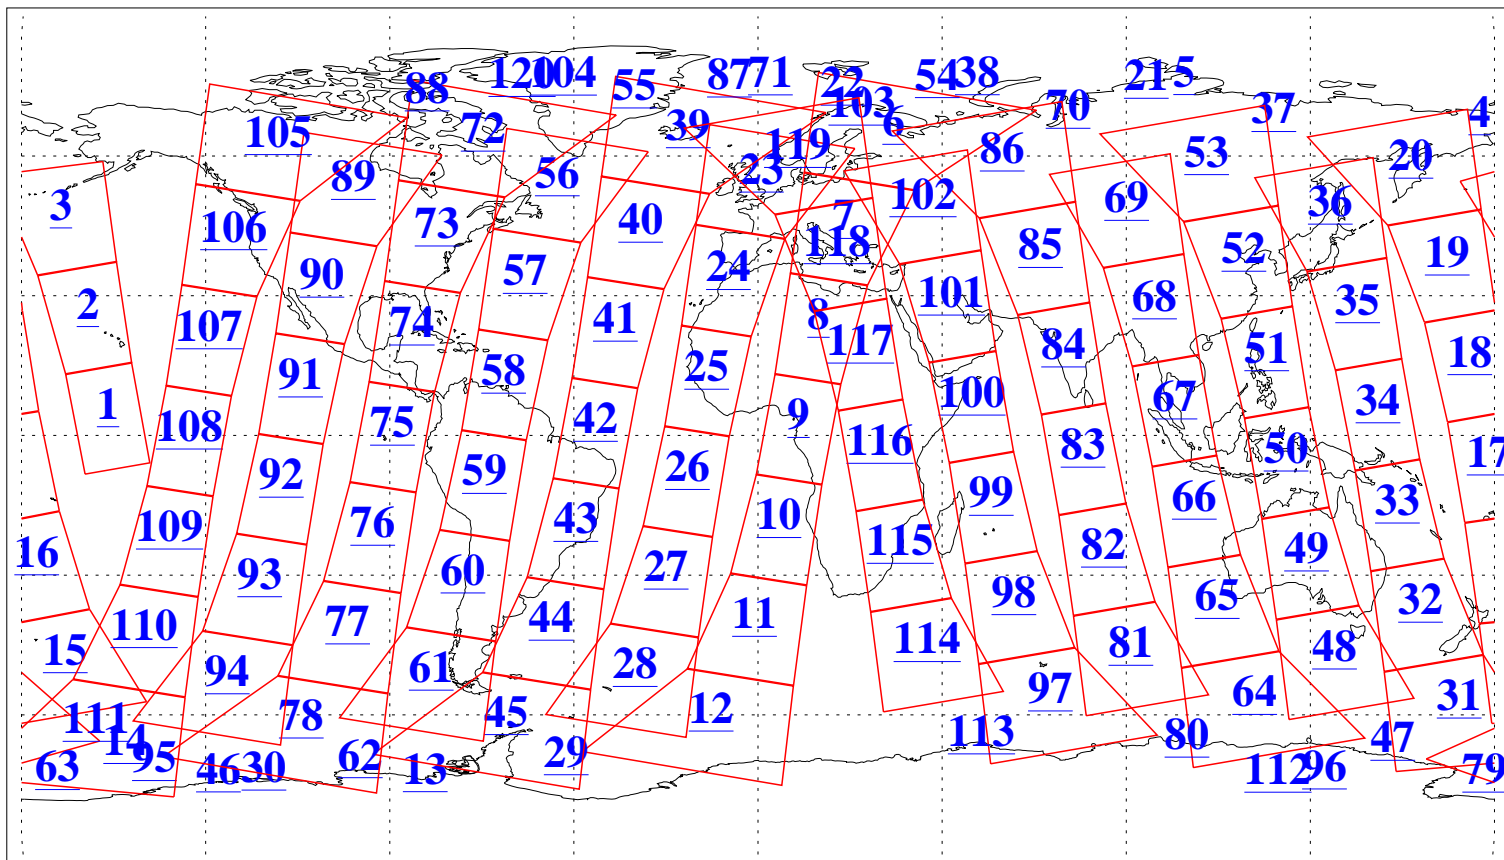

L1B Availability
AMSU Granules: 240
HSB Granules: 0
AIRS Granules: 240

2 Dec 2016
DoY 337
Aqua Day 5326
Granules: 1 to 120

Granules: 121 to 240

Legend: AMSU Available, HSB Available, AIRS Available

L1B Availability
AMSU Granules: 240
HSB Granules: 0
AIRS Granules: 240

2 Dec 2016
DoY 337
Aqua Day 5326
Ascending Granules

Descending Granules

Legend: AMSU Available, HSB Available, AIRS Available

L1B Availability
 AMSU Granules: 240
 HSB Granules: 0
 AIRS Granules: 240

2 Dec 2016
 DoY 337
 Aqua Day 5326

Northern Hemisphere Granules

Southern Hemisphere Granules

Legend: AMSU Available, HSB Available, AIRS Available