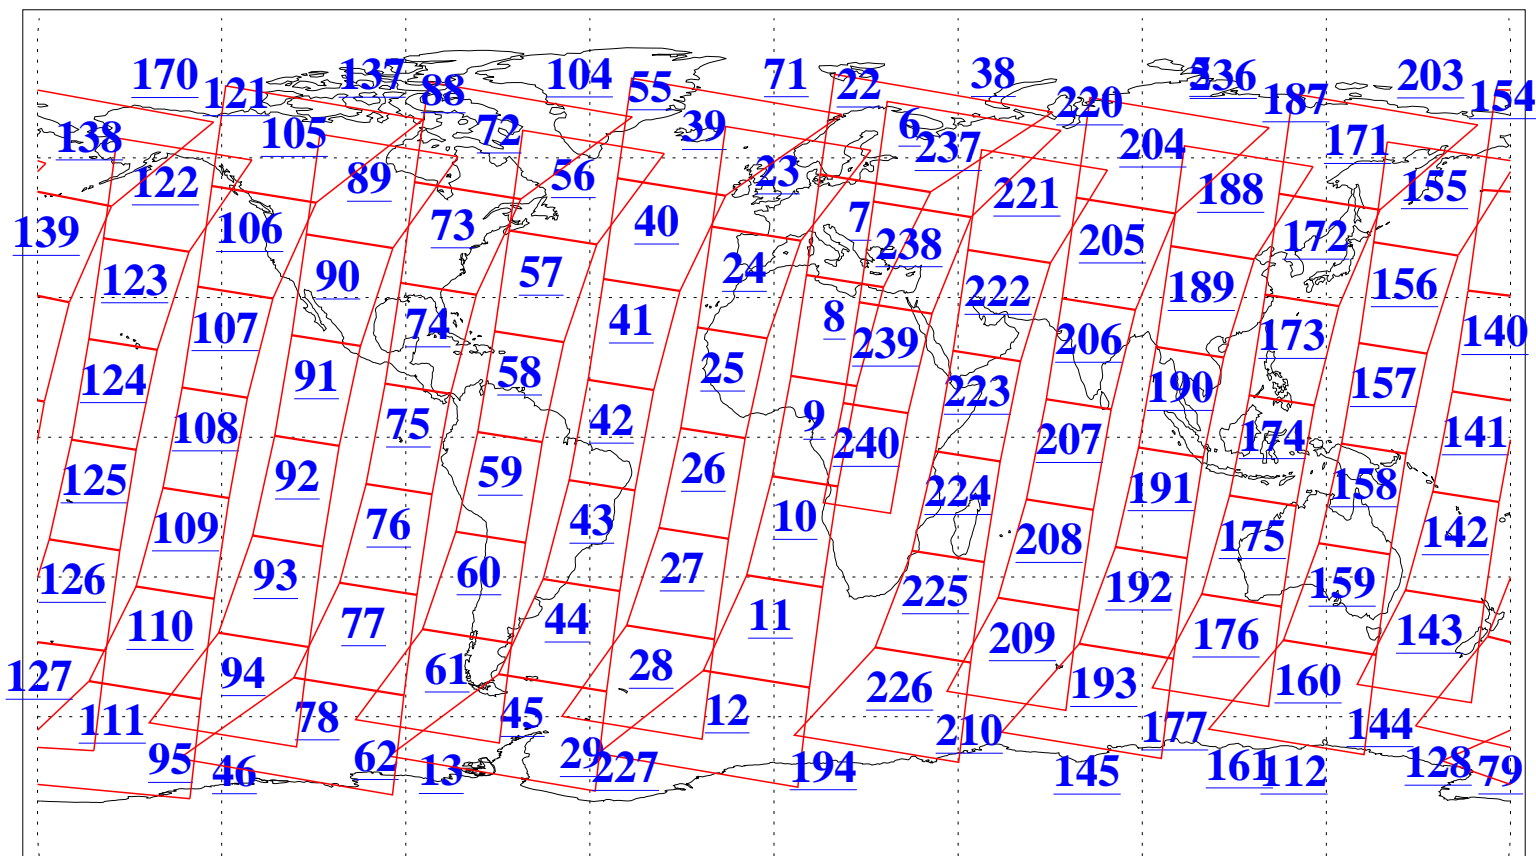

L1B Availability
AMSU Granules: 240
HSB Granules: 0
AIRS Granules: 240

2 Dec 2016
DoY 337
Aqua Day 5326
Granules: 1 to 120

Granules: 121 to 240

Legend: AMSU Available, HSB Available, AIRS Available

L1B Availability
AMSU Granules: 240
HSB Granules: 0
AIRS Granules: 240

2 Dec 2016
DoY 337
Aqua Day 5326
Ascending Granules

Descending Granules

Legend: AMSU Available, HSB Available, AIRS Available

L1B Availability
 AMSU Granules: 240
 HSB Granules: 0
 AIRS Granules: 240

2 Dec 2016
 DoY 337
 Aqua Day 5326

Northern Hemisphere Granules

Southern Hemisphere Granules

Legend: AMSU Available, HSB Available, AIRS Available