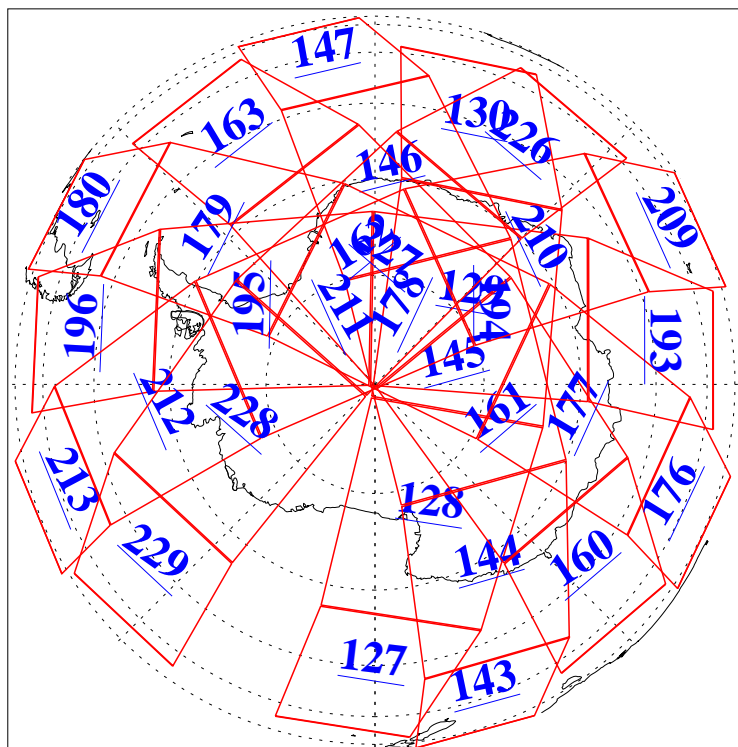

L1B Availability
AMSU Granules: 240
HSB Granules: 0
AIRS Granules: 240

2 Dec 2016
DoY 337
Aqua Day 5326
Granules: 1 to 120

Granules: 121 to 240

Legend: AMSU Available, HSB Available, AIRS Available

L1B Availability
AMSU Granules: 240
HSB Granules: 0
AIRS Granules: 240

2 Dec 2016
DoY 337
Aqua Day 5326
Ascending Granules

Descending Granules

Legend: AMSU Available, HSB Available, AIRS Available

L1B Availability
 AMSU Granules: 240
 HSB Granules: 0
 AIRS Granules: 240

2 Dec 2016
 DoY 337
 Aqua Day 5326

Northern Hemisphere Granules

Southern Hemisphere Granules

Legend: AMSU Available, HSB Available, AIRS Available