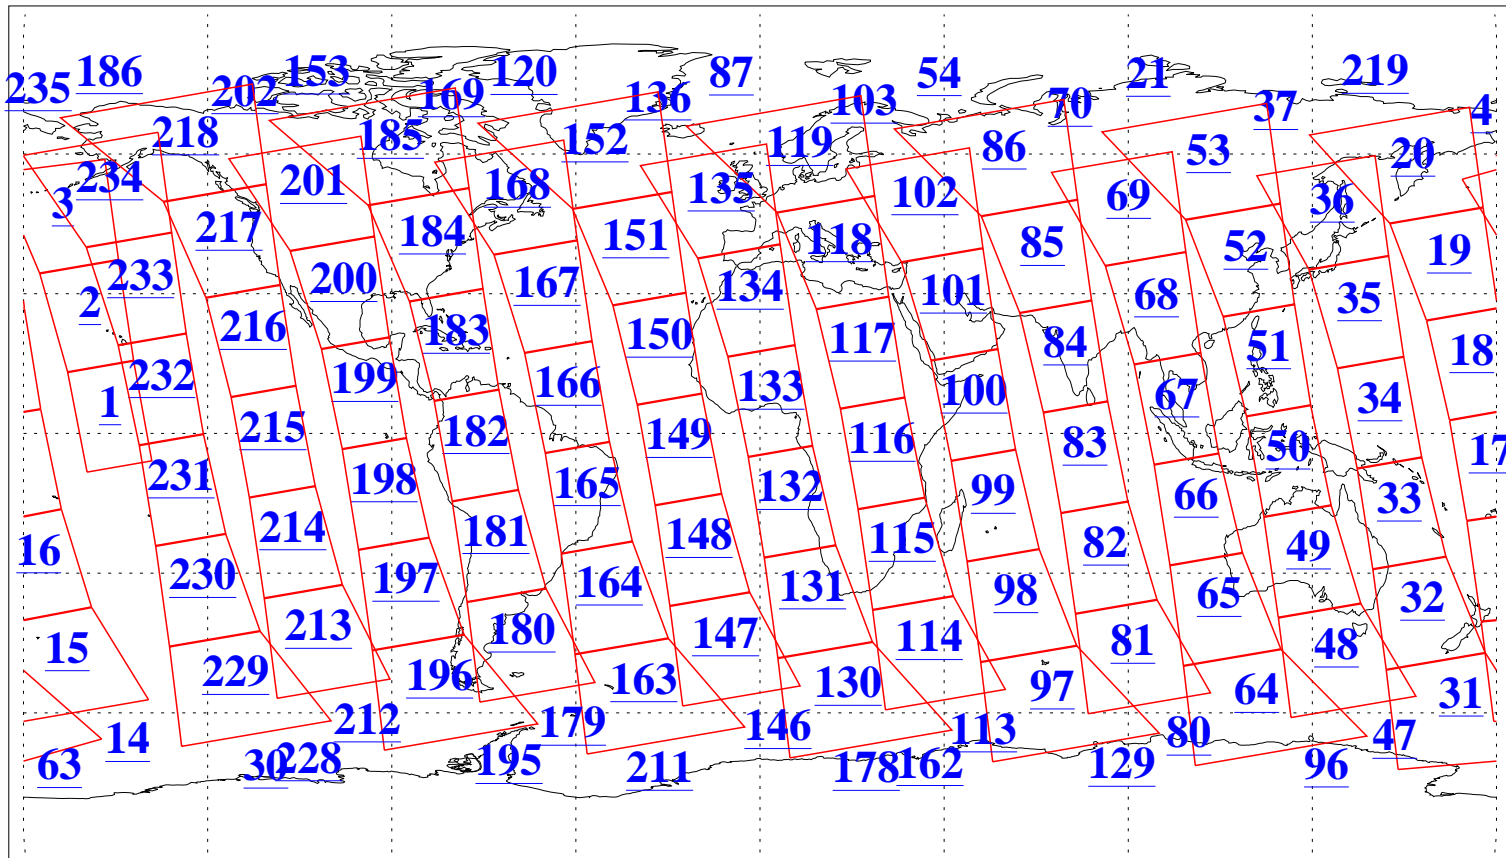

L1B Availability
AMSU Granules: 240
HSB Granules: 0
AIRS Granules: 240

2 Dec 2016
DoY 337
Aqua Day 5326
Granules: 1 to 120

Granules: 121 to 240

Legend: AMSU Available, HSB Available, AIRS Available

L1B Availability
AMSU Granules: 240
HSB Granules: 0
AIRS Granules: 240

2 Dec 2016
DoY 337
Aqua Day 5326
Ascending Granules

Descending Granules

Legend: AMSU Available, HSB Available, AIRS Available

L1B Availability
 AMSU Granules: 240
 HSB Granules: 0
 AIRS Granules: 240

2 Dec 2016
 DoY 337
 Aqua Day 5326

Northern Hemisphere Granules

Southern Hemisphere Granules

Legend: AMSU Available, HSB Available, AIRS Available