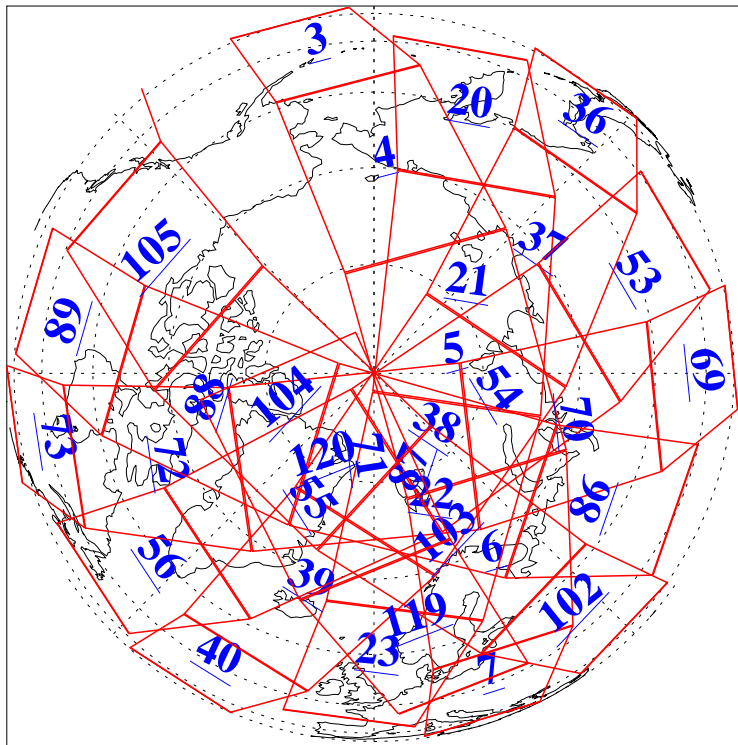

L1B Availability
AMSU Granules: 240
HSB Granules: 0
AIRS Granules: 240

2 Dec 2016
DoY 337
Aqua Day 5326
Granules: 1 to 120

Granules: 121 to 240

Legend: AMSU Available, HSB Available, AIRS Available

L1B Availability
AMSU Granules: 240
HSB Granules: 0
AIRS Granules: 240

2 Dec 2016
DoY 337
Aqua Day 5326
Ascending Granules

Descending Granules

Legend: AMSU Available, HSB Available, AIRS Available

L1B Availability
 AMSU Granules: 240
 HSB Granules: 0
 AIRS Granules: 240

2 Dec 2016
 DoY 337
 Aqua Day 5326

Northern Hemisphere Granules

Southern Hemisphere Granules

Legend: AMSU Available, HSB Available, AIRS Available