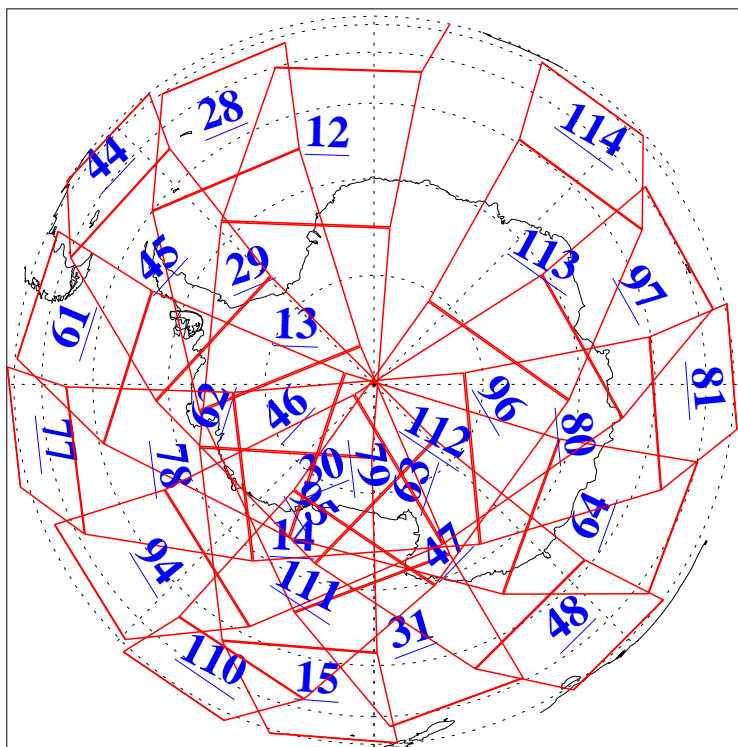

L1B Availability
AMSU Granules: 240
HSB Granules: 0
AIRS Granules: 240

2 Dec 2016
DoY 337
Aqua Day 5326
Granules: 1 to 120

Granules: 121 to 240

Legend: AMSU Available, HSB Available, AIRS Available

L1B Availability
AMSU Granules: 240
HSB Granules: 0
AIRS Granules: 240

2 Dec 2016
DoY 337
Aqua Day 5326
Ascending Granules

Descending Granules

Legend: AMSU Available, HSB Available, AIRS Available

L1B Availability
 AMSU Granules: 240
 HSB Granules: 0
 AIRS Granules: 240

2 Dec 2016
 DoY 337
 Aqua Day 5326

Northern Hemisphere Granules

Southern Hemisphere Granules

Legend: AMSU Available, HSB Available, AIRS Available