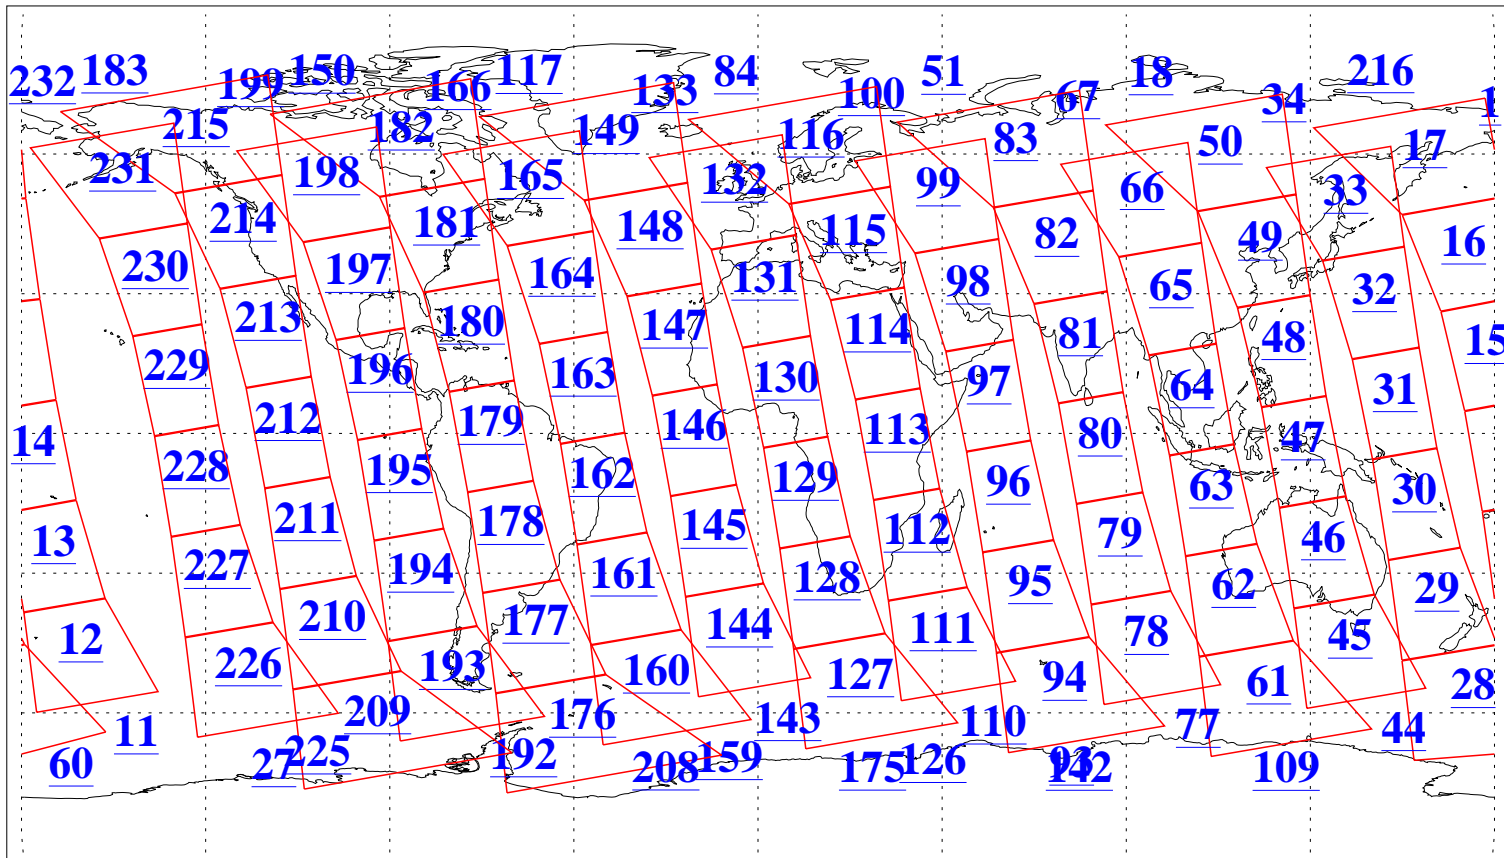

L1B Availability  
AMSU Granules: 240  
HSB Granules: 0  
AIRS Granules: 240

27 Nov 2016  
DoY 332  
Aqua Day 5321  
Granules: 1 to 120

Granules: 121 to 240

Legend: AMSU Available, HSB Available, AIRS Available

L1B Availability  
AMSU Granules: 240  
HSB Granules: 0  
AIRS Granules: 240

27 Nov 2016  
DoY 332  
Aqua Day 5321

Ascending Granules

Descending Granules

Legend: AMSU Available, HSB Available, AIRS Available