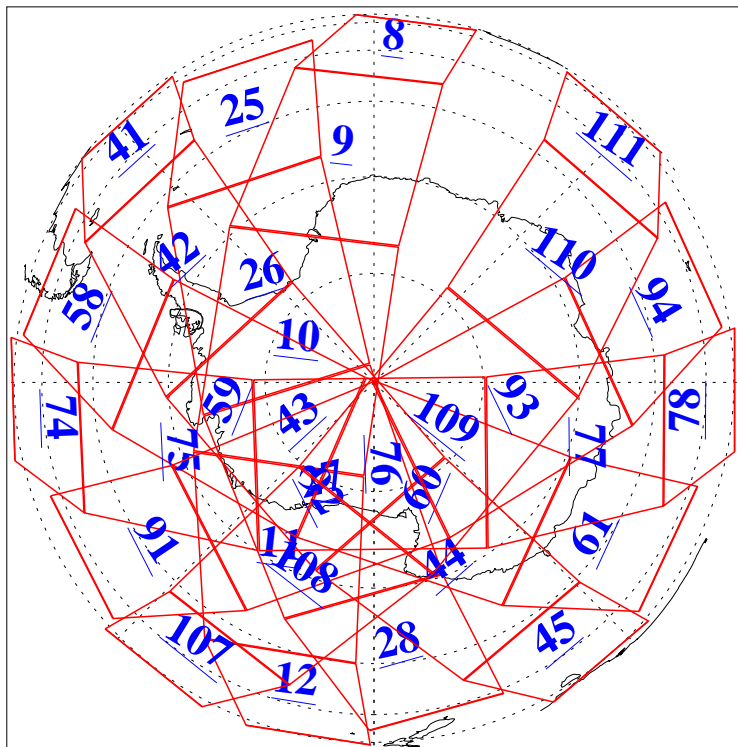

Legend: AMSU Available, HSB Available, AIRS Available