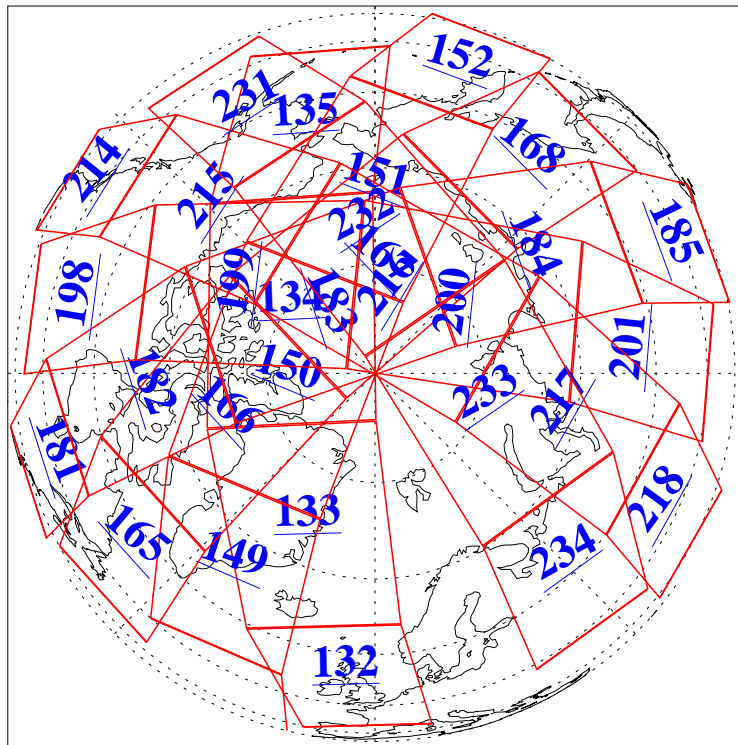

L1B Availability  
AMSU Granules: 240  
HSB Granules: 0  
AIRS Granules: 240

27 Nov 2016  
DoY 332  
Aqua Day 5321  
Granules: 1 to 120

Granules: 121 to 240

Legend: AMSU Available, HSB Available, AIRS Available

L1B Availability  
AMSU Granules: 240  
HSB Granules: 0  
AIRS Granules: 240

27 Nov 2016  
DoY 332  
Aqua Day 5321

Ascending Granules

Descending Granules

Legend: AMSU Available, HSB Available, AIRS Available

### Northern Hemisphere Granules