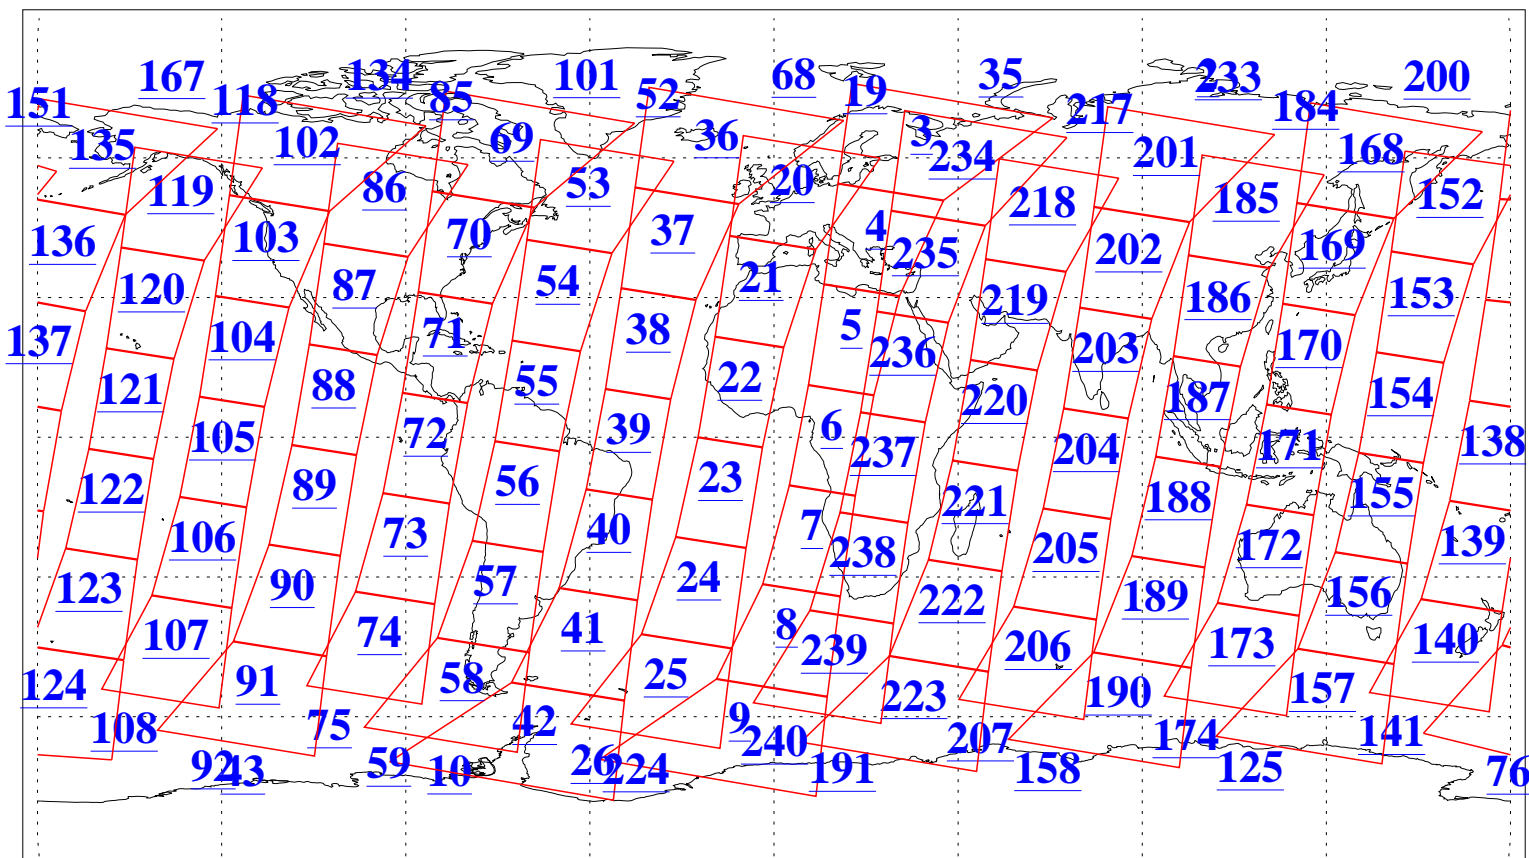

L1B Availability  
AMSU Granules: 240  
HSB Granules: 0  
AIRS Granules: 240

27 Nov 2016  
DoY 332  
Aqua Day 5321  
Granules: 1 to 120

Granules: 121 to 240

Legend: AMSU Available, HSB Available, AIRS Available

L1B Availability  
AMSU Granules: 240  
HSB Granules: 0  
AIRS Granules: 240

27 Nov 2016  
DoY 332  
Aqua Day 5321

Ascending Granules

Descending Granules

Legend: AMSU Available, HSB Available, AIRS Available