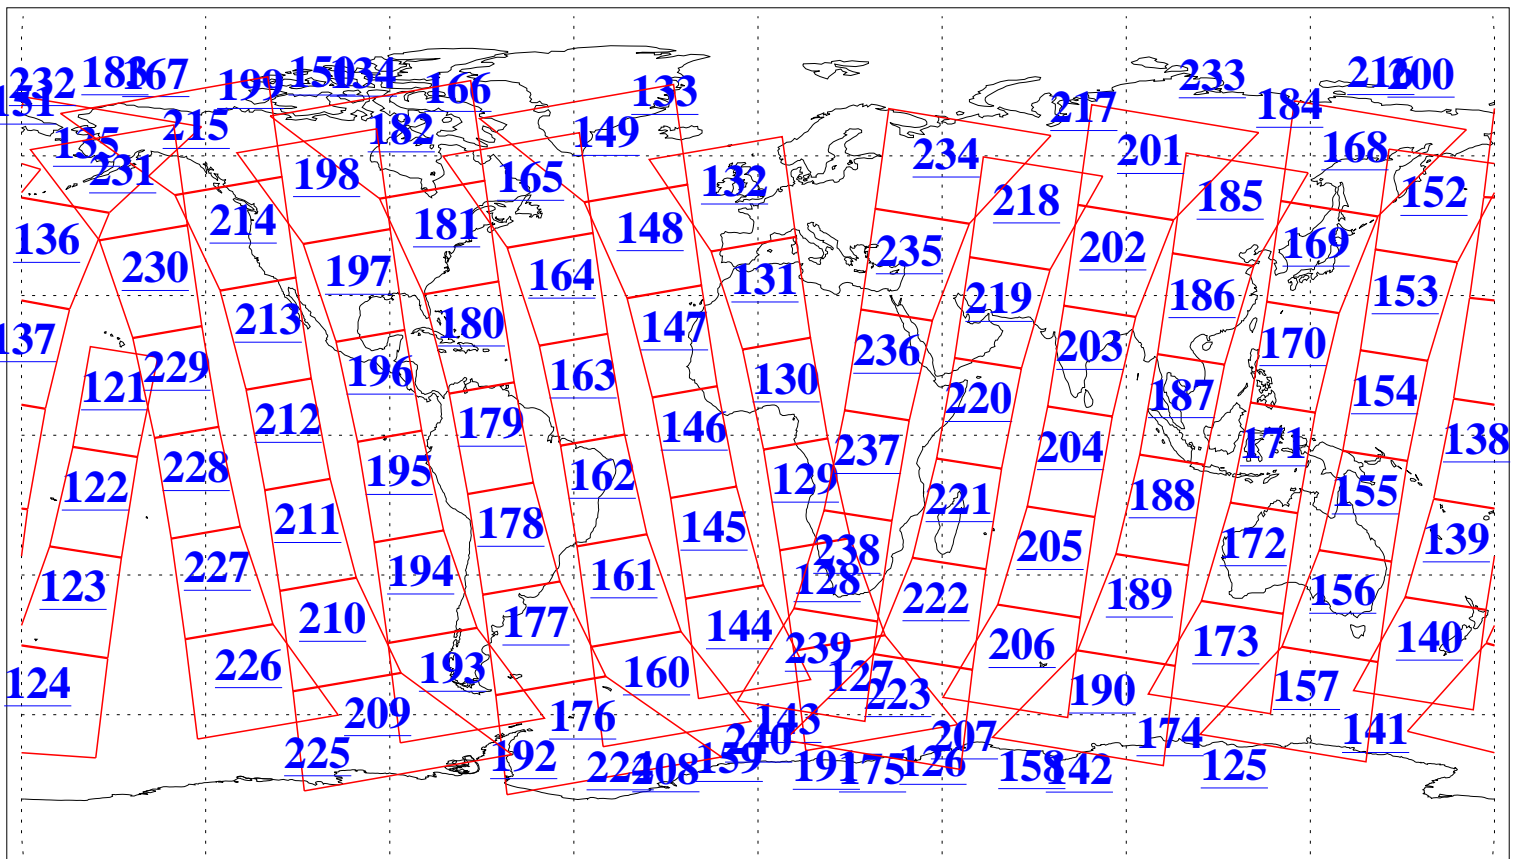

L1B Availability  
AMSU Granules: 240  
HSB Granules: 0  
AIRS Granules: 240

27 Nov 2016  
DoY 332  
Aqua Day 5321  
Granules: 1 to 120

Granules: 121 to 240

Legend: AMSU Available, HSB Available, AIRS Available

L1B Availability  
AMSU Granules: 240  
HSB Granules: 0  
AIRS Granules: 240

27 Nov 2016  
DoY 332  
Aqua Day 5321

Ascending Granules

Descending Granules

Legend: AMSU Available, HSB Available, AIRS Available