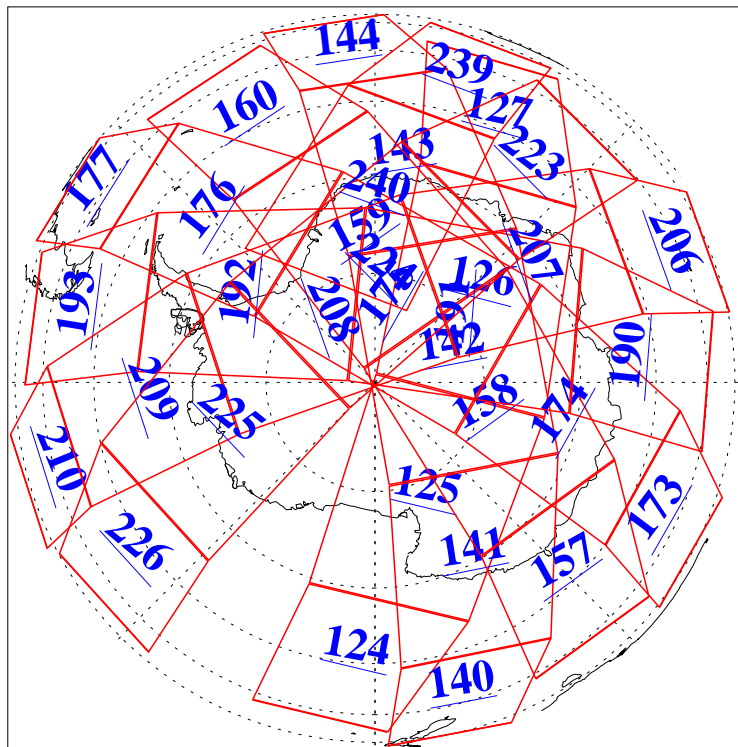

Legend: AMSU Available, HSB Available, AIRS Available