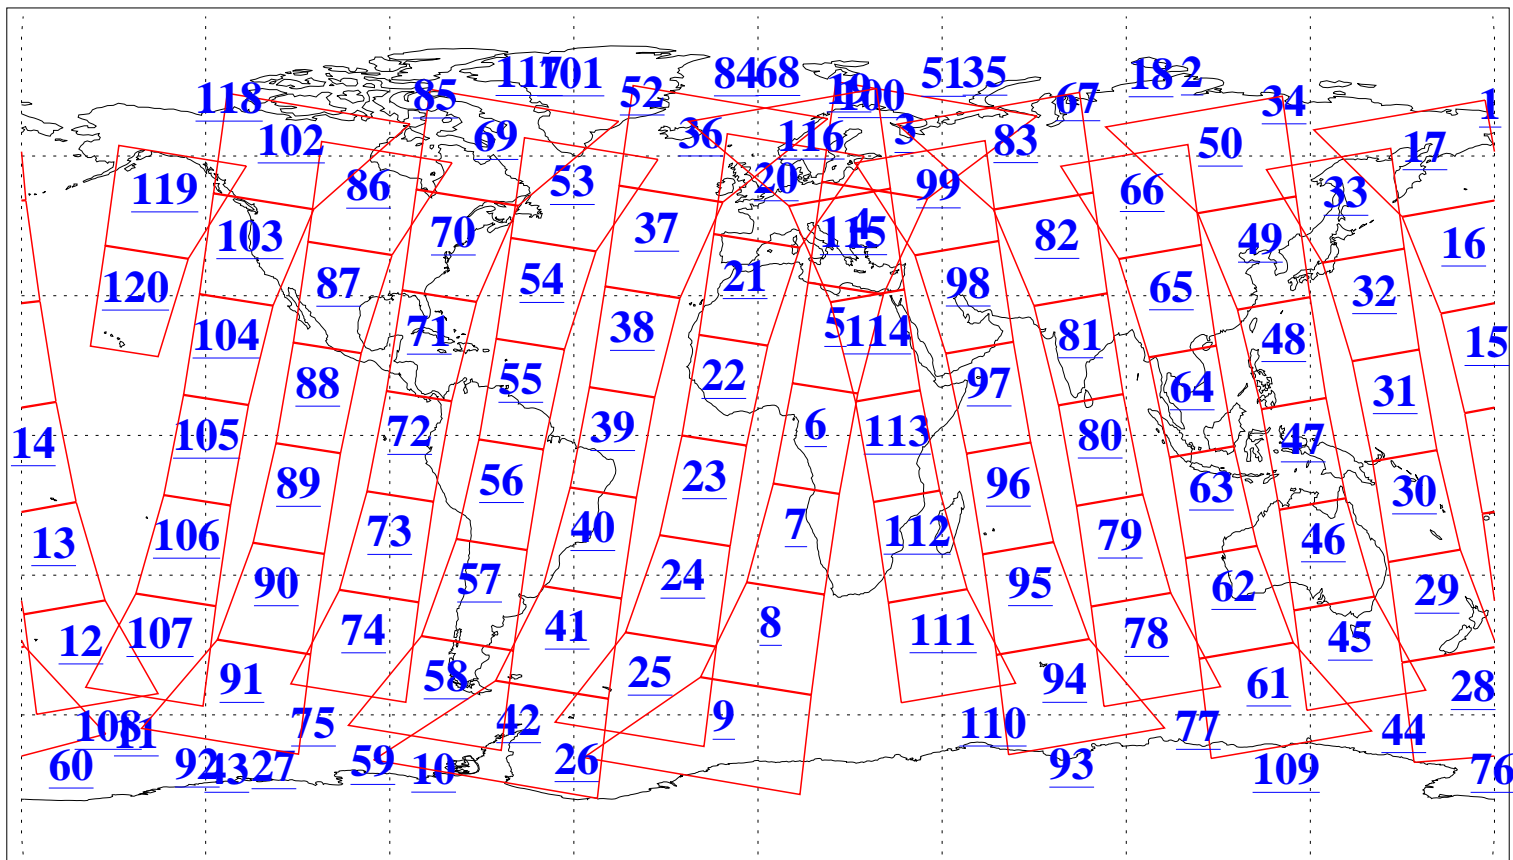

L1B Availability  
AMSU Granules: 240  
HSB Granules: 0  
AIRS Granules: 240

27 Nov 2016  
DoY 332  
Aqua Day 5321  
Granules: 1 to 120

Granules: 121 to 240

Legend: AMSU Available, HSB Available, AIRS Available

L1B Availability  
AMSU Granules: 240  
HSB Granules: 0  
AIRS Granules: 240

27 Nov 2016  
DoY 332  
Aqua Day 5321

Ascending Granules

Descending Granules

Legend: AMSU Available, HSB Available, AIRS Available