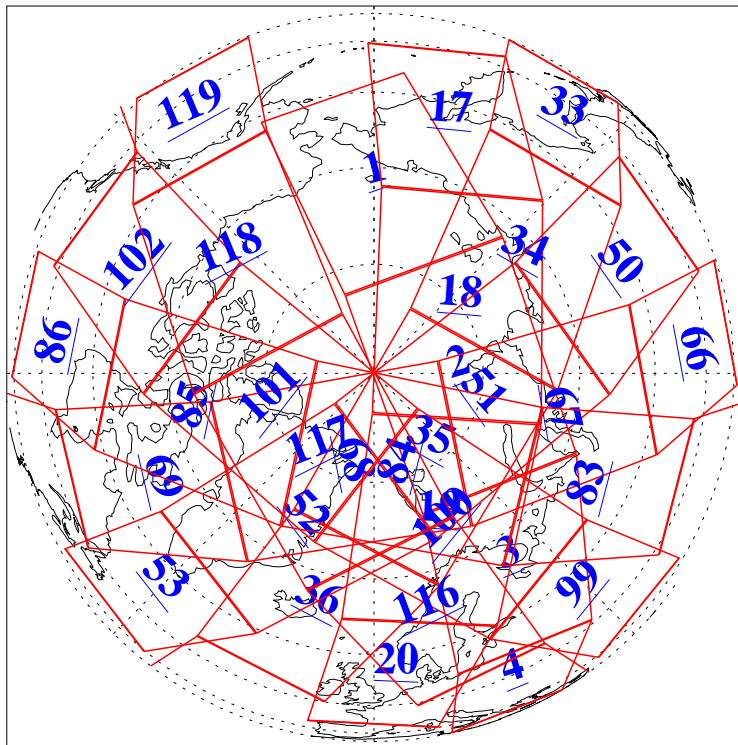

L1B Availability  
AMSU Granules: 240  
HSB Granules: 0  
AIRS Granules: 240

27 Nov 2016  
DoY 332  
Aqua Day 5321  
Granules: 1 to 120

Granules: 121 to 240

Legend: AMSU Available, HSB Available, AIRS Available

L1B Availability  
AMSU Granules: 240  
HSB Granules: 0  
AIRS Granules: 240

27 Nov 2016  
DoY 332  
Aqua Day 5321

Ascending Granules

Descending Granules

Legend: AMSU Available, HSB Available, AIRS Available

### Northern Hemisphere Granules