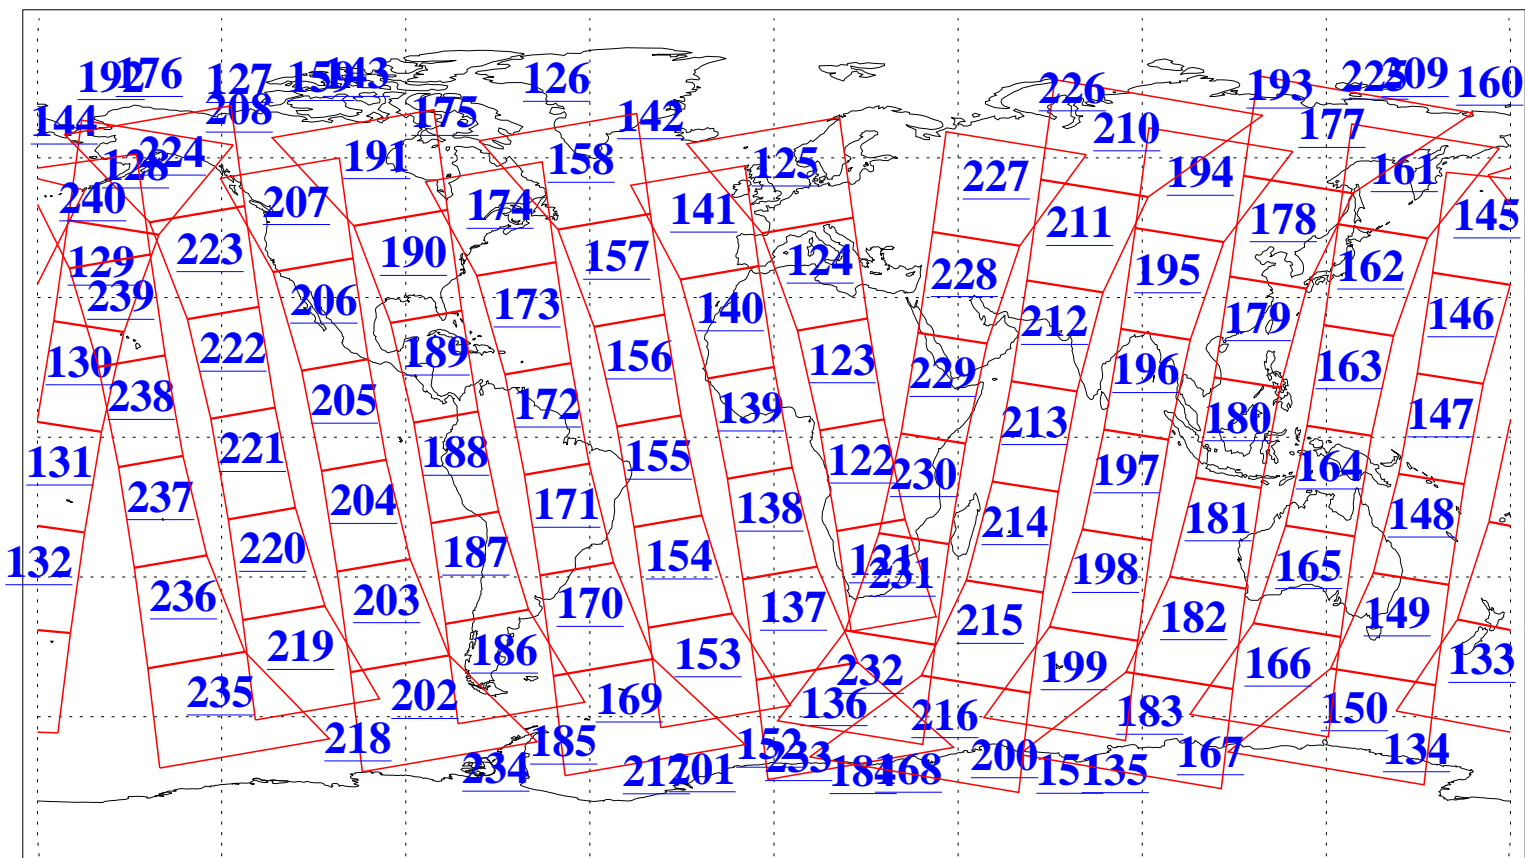

L1B Availability
AMSU Granules: 240
HSB Granules: 0
AIRS Granules: 240

26 Nov 2016
DoY 331
Aqua Day 5320
Granules: 1 to 120

Granules: 121 to 240

Legend: AMSU Available, HSB Available, AIRS Available

L1B Availability
AMSU Granules: 240
HSB Granules: 0
AIRS Granules: 240

26 Nov 2016
DoY 331
Aqua Day 5320

Ascending Granules

Descending Granules

Legend: AMSU Available, HSB Available, AIRS Available

L1B Availability
 AMSU Granules: 240
 HSB Granules: 0
 AIRS Granules: 240

26 Nov 2016
 DoY 331
 Aqua Day 5320

Northern Hemisphere Granules

Southern Hemisphere Granules

Legend: AMSU Available, HSB Available, AIRS Available