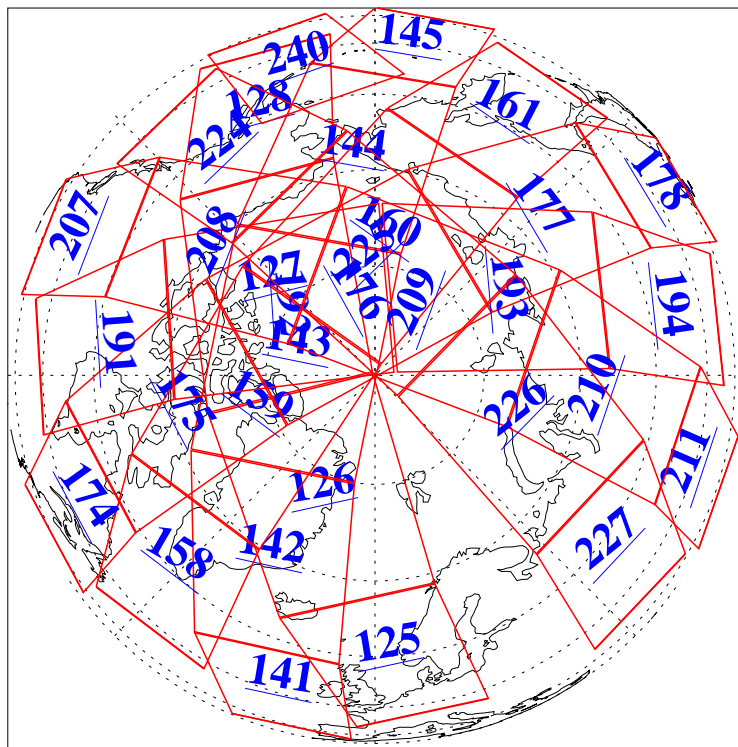

L1B Availability
AMSU Granules: 240
HSB Granules: 0
AIRS Granules: 240

26 Nov 2016
DoY 331
Aqua Day 5320
Granules: 1 to 120

Granules: 121 to 240

Legend: AMSU Available, HSB Available, AIRS Available

L1B Availability
AMSU Granules: 240
HSB Granules: 0
AIRS Granules: 240

26 Nov 2016
DoY 331
Aqua Day 5320

Ascending Granules

Descending Granules

Legend: AMSU Available, HSB Available, AIRS Available

L1B Availability
 AMSU Granules: 240
 HSB Granules: 0
 AIRS Granules: 240

26 Nov 2016
 DoY 331
 Aqua Day 5320

Northern Hemisphere Granules

Southern Hemisphere Granules

Legend: AMSU Available, HSB Available, AIRS Available