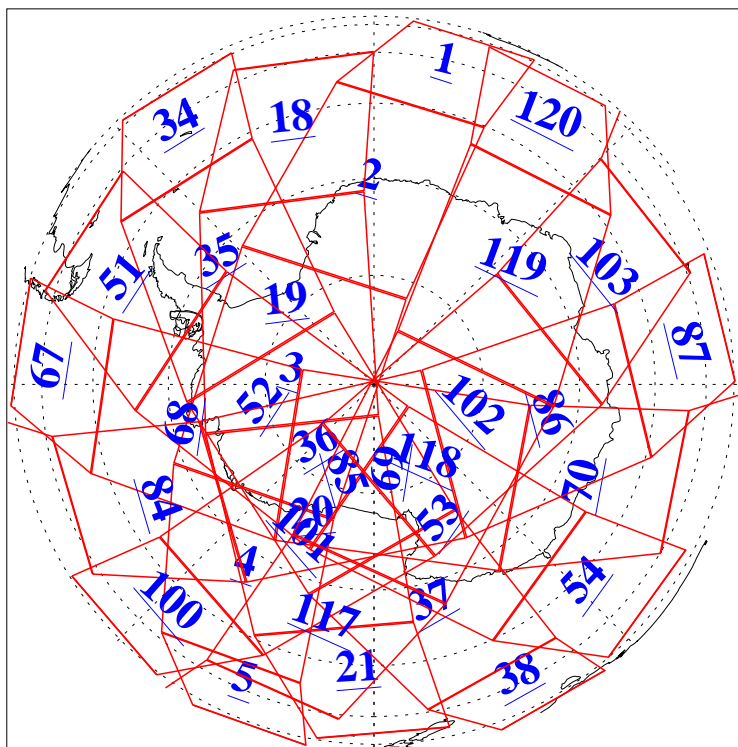

26 Nov 2016
DoY 331
Aqua Day 5320

Ascending Granules

Descending Granules

Legend: AMSU Available, HSB Available, AIRS Available

L1B Availability
 AMSU Granules: 240
 HSB Granules: 0
 AIRS Granules: 240

26 Nov 2016
 DoY 331
 Aqua Day 5320

Northern Hemisphere Granules

Southern Hemisphere Granules

Legend: AMSU Available, HSB Available, AIRS Available