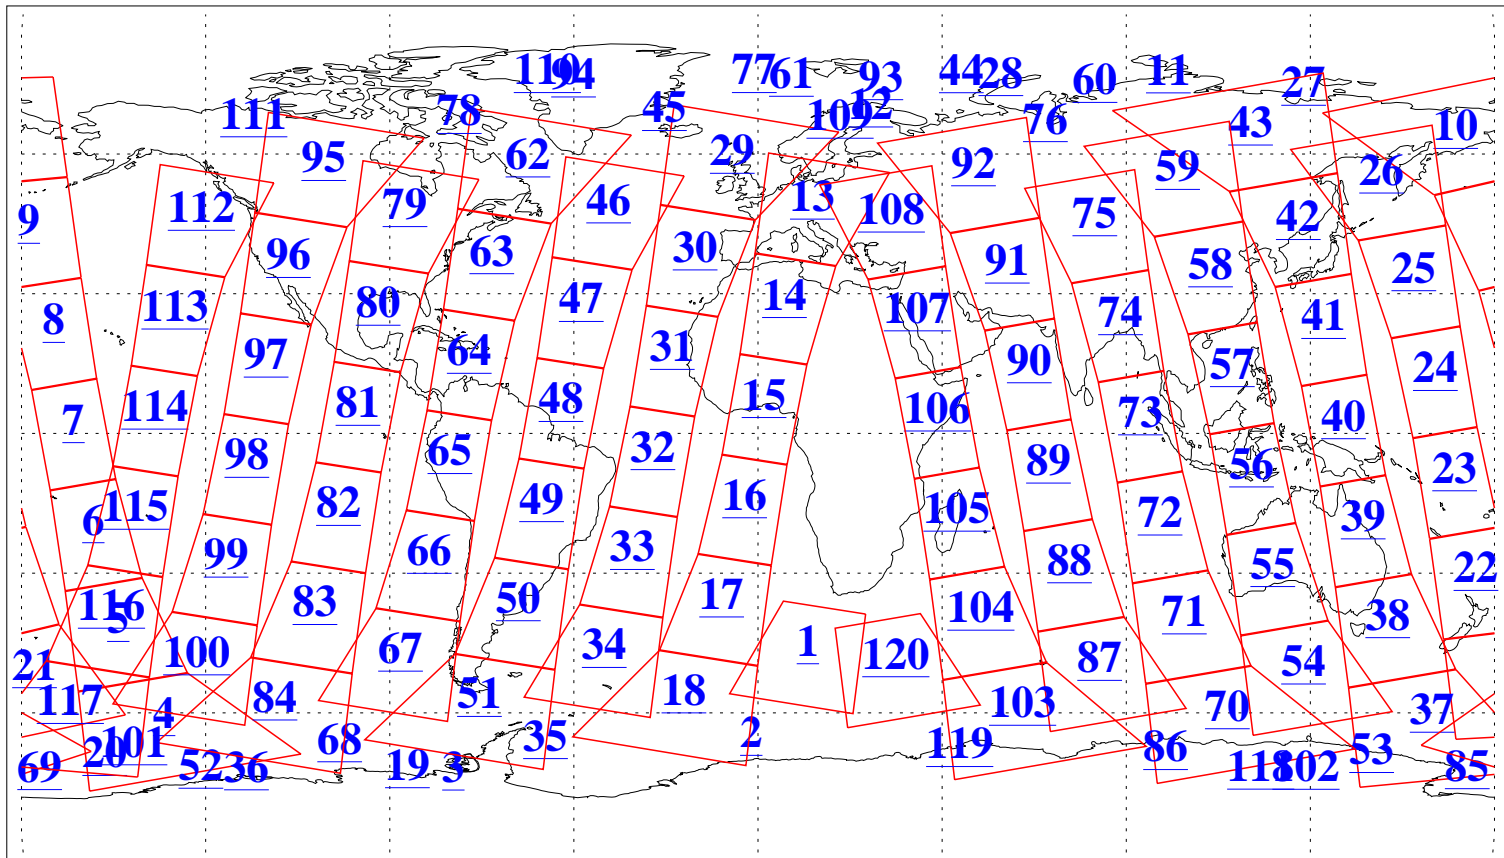

L1B Availability
AMSU Granules: 240
HSB Granules: 0
AIRS Granules: 240

26 Nov 2016
DoY 331
Aqua Day 5320
Granules: 1 to 120

Granules: 121 to 240

Legend: AMSU Available, HSB Available, AIRS Available

L1B Availability
AMSU Granules: 240
HSB Granules: 0
AIRS Granules: 240

26 Nov 2016
DoY 331
Aqua Day 5320

Ascending Granules

Descending Granules

Legend: AMSU Available, HSB Available, AIRS Available

L1B Availability
 AMSU Granules: 240
 HSB Granules: 0
 AIRS Granules: 240

26 Nov 2016
 DoY 331
 Aqua Day 5320

Northern Hemisphere Granules

Southern Hemisphere Granules

Legend: AMSU Available, HSB Available, AIRS Available