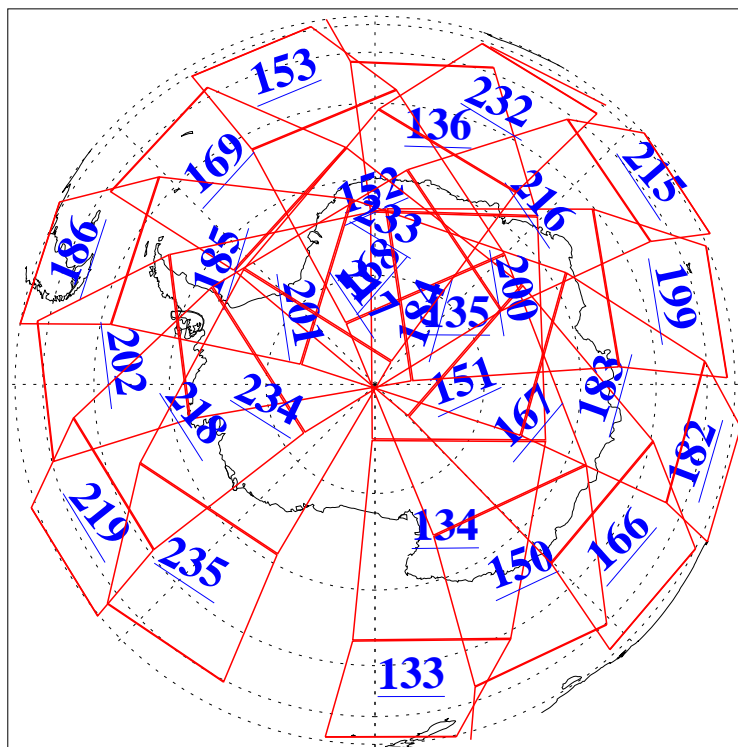

L1B Availability
AMSU Granules: 240
HSB Granules: 0
AIRS Granules: 240

26 Nov 2016
DoY 331
Aqua Day 5320
Granules: 1 to 120

Granules: 121 to 240

Legend: AMSU Available, HSB Available, AIRS Available

L1B Availability
AMSU Granules: 240
HSB Granules: 0
AIRS Granules: 240

26 Nov 2016
DoY 331
Aqua Day 5320

Ascending Granules

Descending Granules

Legend: AMSU Available, HSB Available, AIRS Available

L1B Availability
 AMSU Granules: 240
 HSB Granules: 0
 AIRS Granules: 240

26 Nov 2016
 DoY 331
 Aqua Day 5320

Northern Hemisphere Granules

Southern Hemisphere Granules

Legend: AMSU Available, HSB Available, AIRS Available