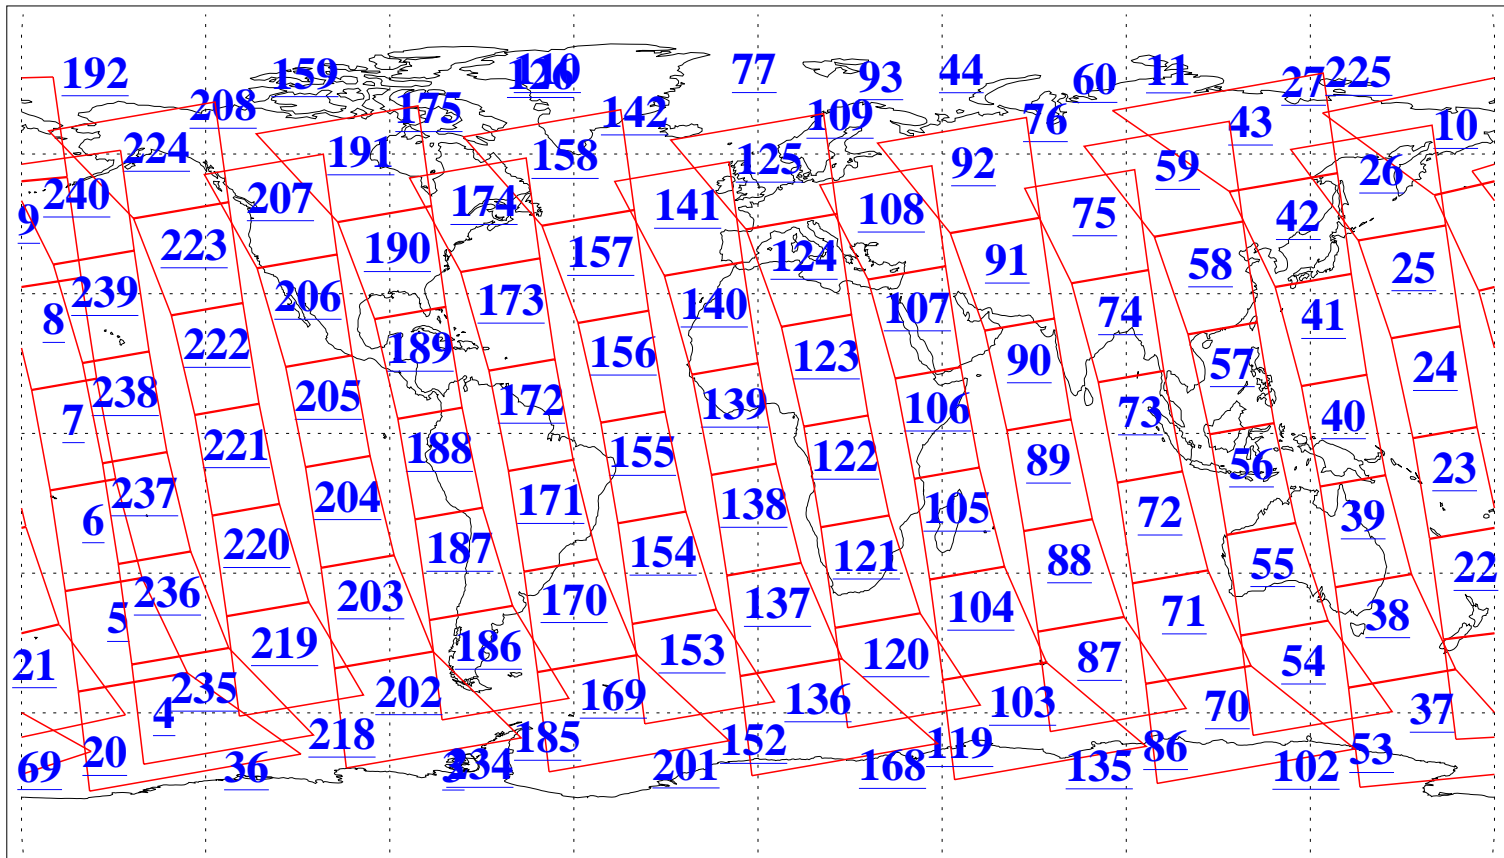

L1B Availability
AMSU Granules: 240
HSB Granules: 0
AIRS Granules: 240

26 Nov 2016
DoY 331
Aqua Day 5320
Granules: 1 to 120

Granules: 121 to 240

Legend: AMSU Available, HSB Available, AIRS Available

L1B Availability
AMSU Granules: 240
HSB Granules: 0
AIRS Granules: 240

26 Nov 2016
DoY 331
Aqua Day 5320

Ascending Granules

Descending Granules

Legend: AMSU Available, HSB Available, AIRS Available

L1B Availability
 AMSU Granules: 240
 HSB Granules: 0
 AIRS Granules: 240

26 Nov 2016
 DoY 331
 Aqua Day 5320

Northern Hemisphere Granules

Southern Hemisphere Granules

Legend: AMSU Available, HSB Available, AIRS Available