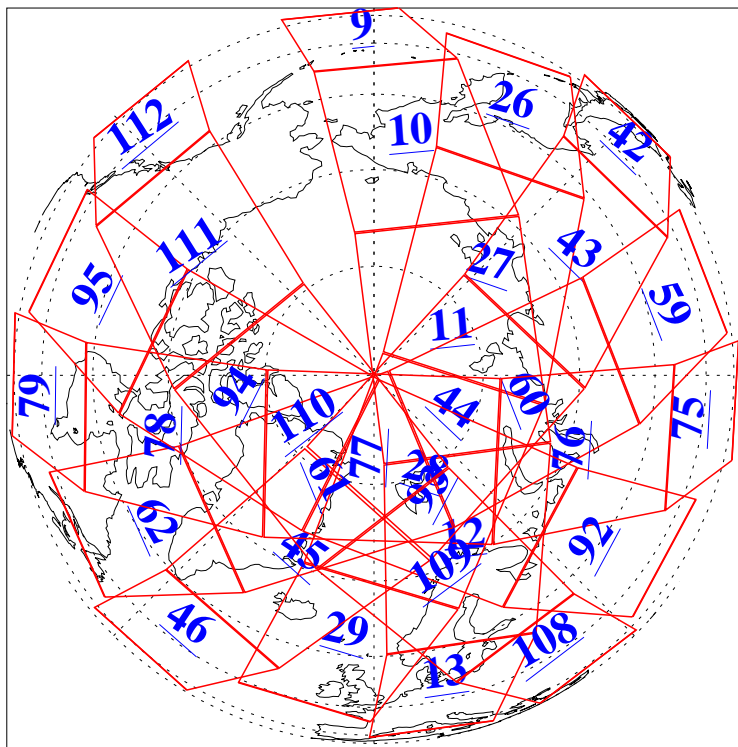

L1B Availability
AMSU Granules: 240
HSB Granules: 0
AIRS Granules: 240

26 Nov 2016
DoY 331
Aqua Day 5320
Granules: 1 to 120

Granules: 121 to 240

Legend: AMSU Available, HSB Available, AIRS Available

L1B Availability
AMSU Granules: 240
HSB Granules: 0
AIRS Granules: 240

26 Nov 2016
DoY 331
Aqua Day 5320

Ascending Granules

Descending Granules

Legend: AMSU Available, HSB Available, AIRS Available

L1B Availability
 AMSU Granules: 240
 HSB Granules: 0
 AIRS Granules: 240

26 Nov 2016
 DoY 331
 Aqua Day 5320

Northern Hemisphere Granules

Southern Hemisphere Granules

Legend: AMSU Available, HSB Available, AIRS Available