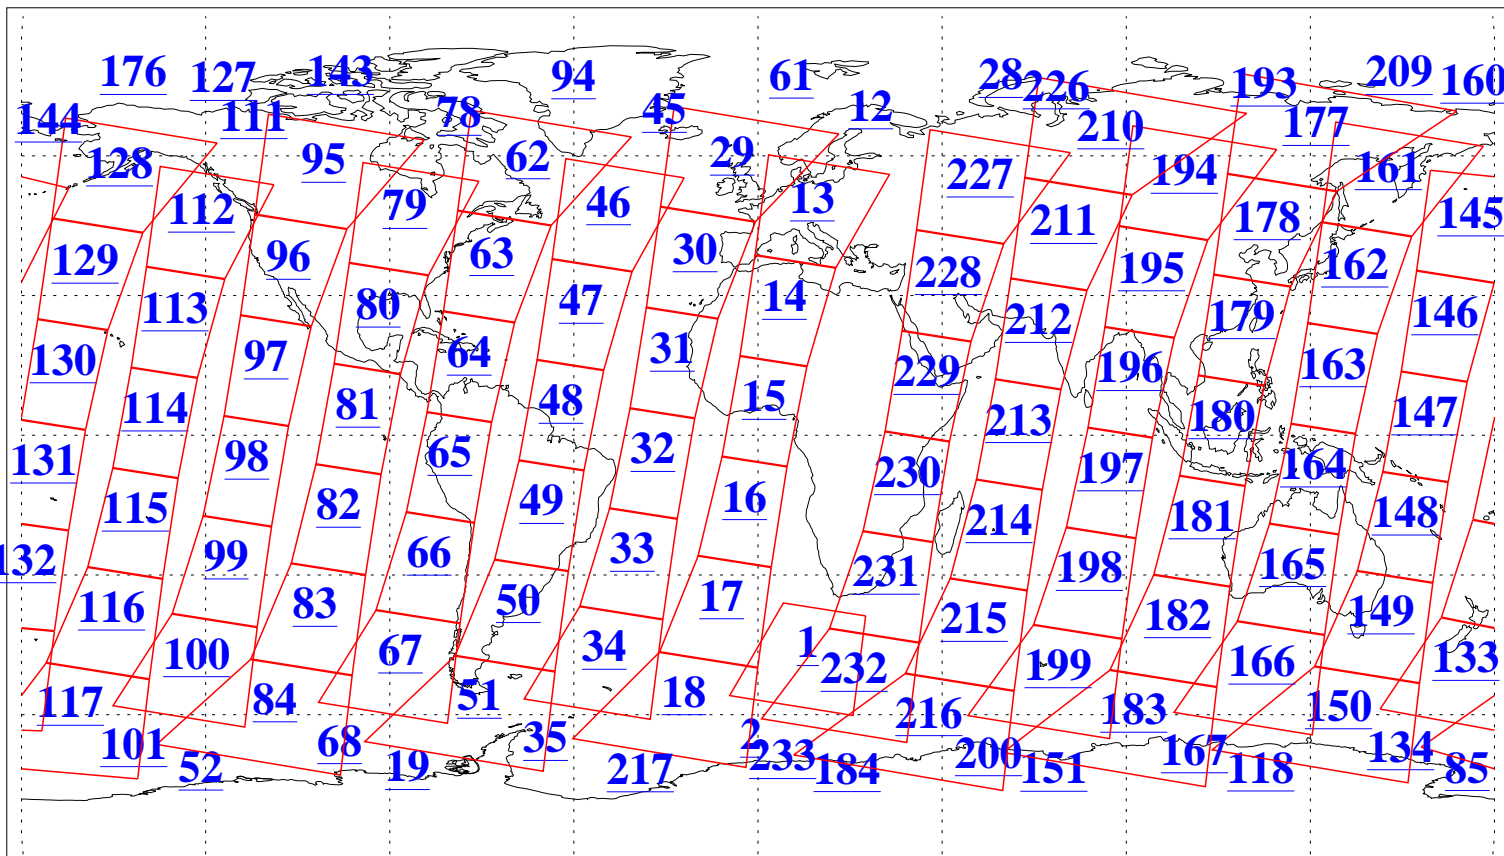

L1B Availability
AMSU Granules: 240
HSB Granules: 0
AIRS Granules: 240

26 Nov 2016
DoY 331
Aqua Day 5320
Granules: 1 to 120

Granules: 121 to 240

Legend: AMSU Available, HSB Available, AIRS Available

L1B Availability
AMSU Granules: 240
HSB Granules: 0
AIRS Granules: 240

26 Nov 2016
DoY 331
Aqua Day 5320

Ascending Granules

Descending Granules

Legend: AMSU Available, HSB Available, AIRS Available

L1B Availability
 AMSU Granules: 240
 HSB Granules: 0
 AIRS Granules: 240

26 Nov 2016
 DoY 331
 Aqua Day 5320

Northern Hemisphere Granules

Southern Hemisphere Granules

Legend: AMSU Available, HSB Available, AIRS Available