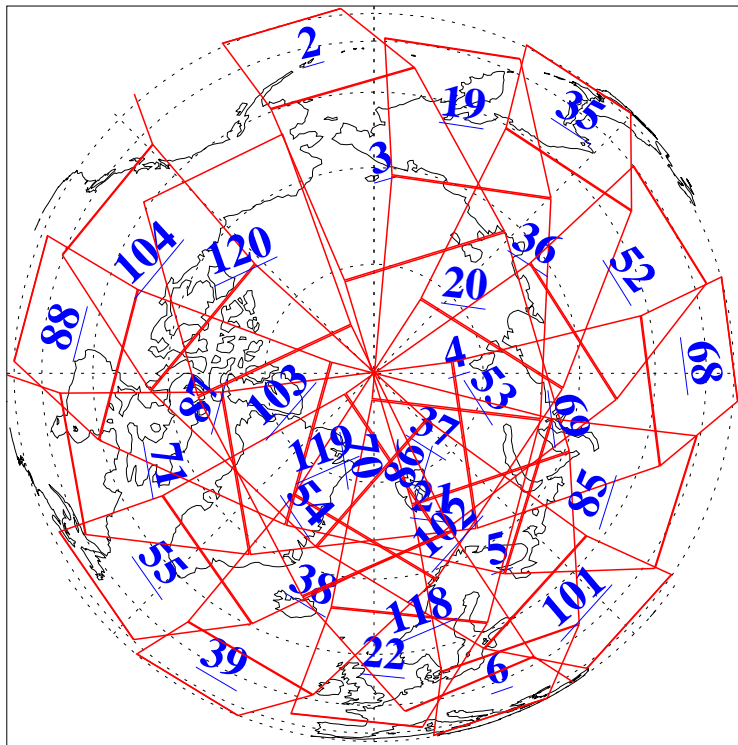

L1B Availability
AMSU Granules: 240
HSB Granules: 0
AIRS Granules: 240

25 Nov 2016
DoY 330
Aqua Day 5319
Granules: 1 to 120

Granules: 121 to 240

Legend: AMSU Available, HSB Available, AIRS Available

L1B Availability
AMSU Granules: 240
HSB Granules: 0
AIRS Granules: 240

25 Nov 2016
DoY 330
Aqua Day 5319

Ascending Granules

Descending Granules

Legend: AMSU Available, HSB Available, AIRS Available

L1B Availability
 AMSU Granules: 240
 HSB Granules: 0
 AIRS Granules: 240

25 Nov 2016
 DoY 330
 Aqua Day 5319

Northern Hemisphere Granules

Southern Hemisphere Granules

Legend: AMSU Available, HSB Available, AIRS Available