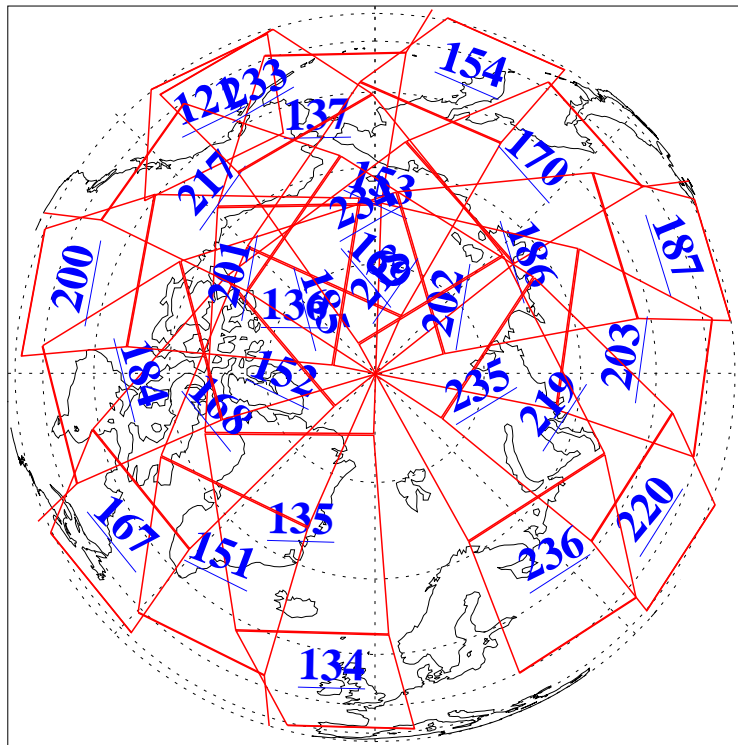

25 Nov 2016
DoY 330
Aqua Day 5319

Ascending Granules

Descending Granules

Legend: AMSU Available, HSB Available, AIRS Available

L1B Availability
 AMSU Granules: 240
 HSB Granules: 0
 AIRS Granules: 240

25 Nov 2016
 DoY 330
 Aqua Day 5319

Northern Hemisphere Granules

Southern Hemisphere Granules

Legend: AMSU Available, HSB Available, AIRS Available