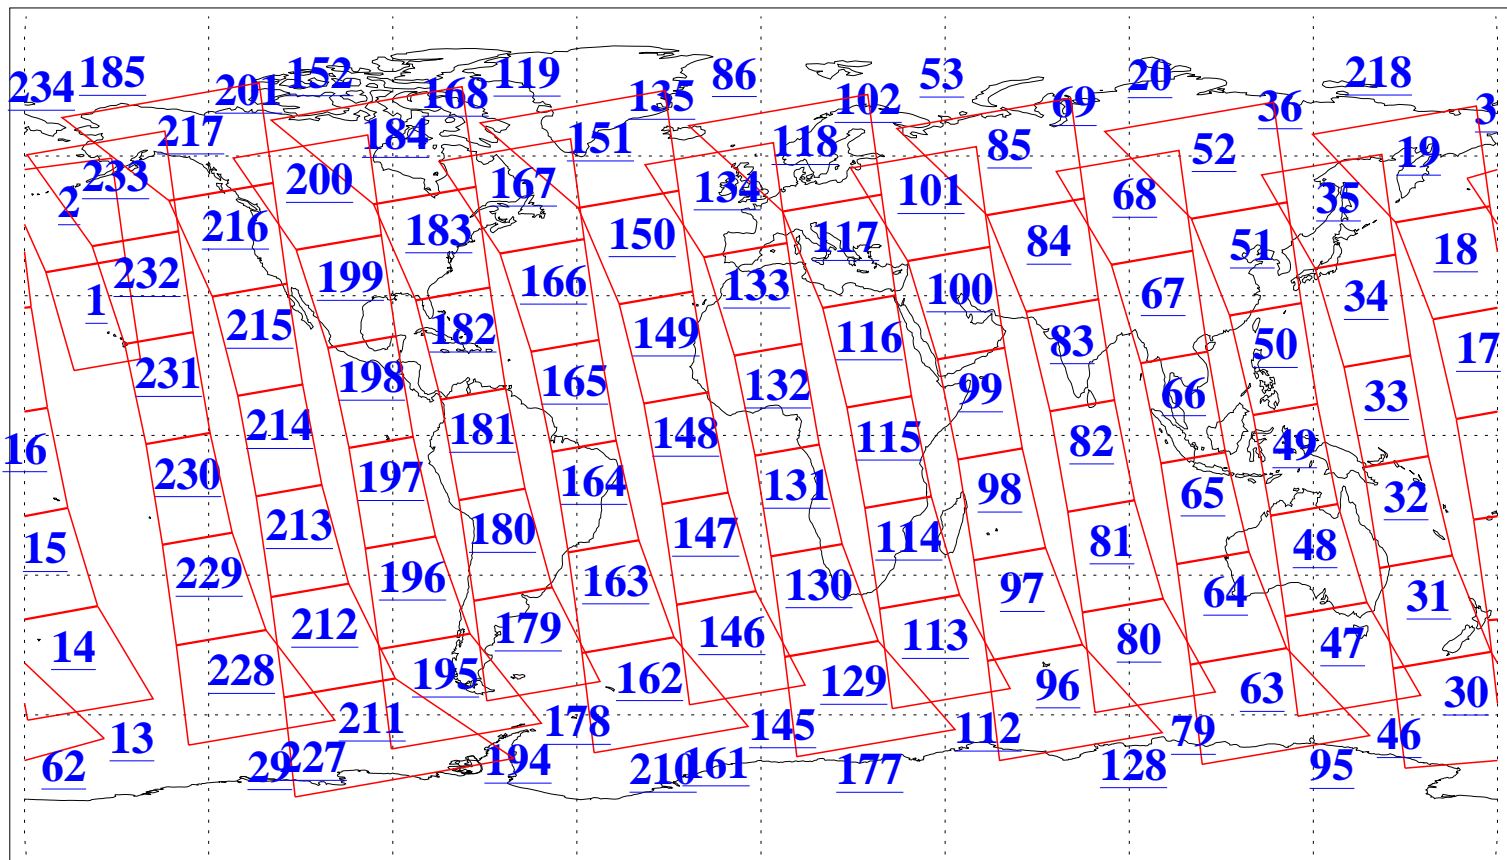

L1B Availability
AMSU Granules: 240
HSB Granules: 0
AIRS Granules: 240

25 Nov 2016
DoY 330
Aqua Day 5319
Granules: 1 to 120

Granules: 121 to 240

Legend: AMSU Available, HSB Available, AIRS Available

L1B Availability
AMSU Granules: 240
HSB Granules: 0
AIRS Granules: 240

25 Nov 2016
DoY 330
Aqua Day 5319

Ascending Granules

Descending Granules

Legend: AMSU Available, HSB Available, AIRS Available

L1B Availability
 AMSU Granules: 240
 HSB Granules: 0
 AIRS Granules: 240

25 Nov 2016
 DoY 330
 Aqua Day 5319

Northern Hemisphere Granules

Southern Hemisphere Granules

Legend: AMSU Available, HSB Available, AIRS Available