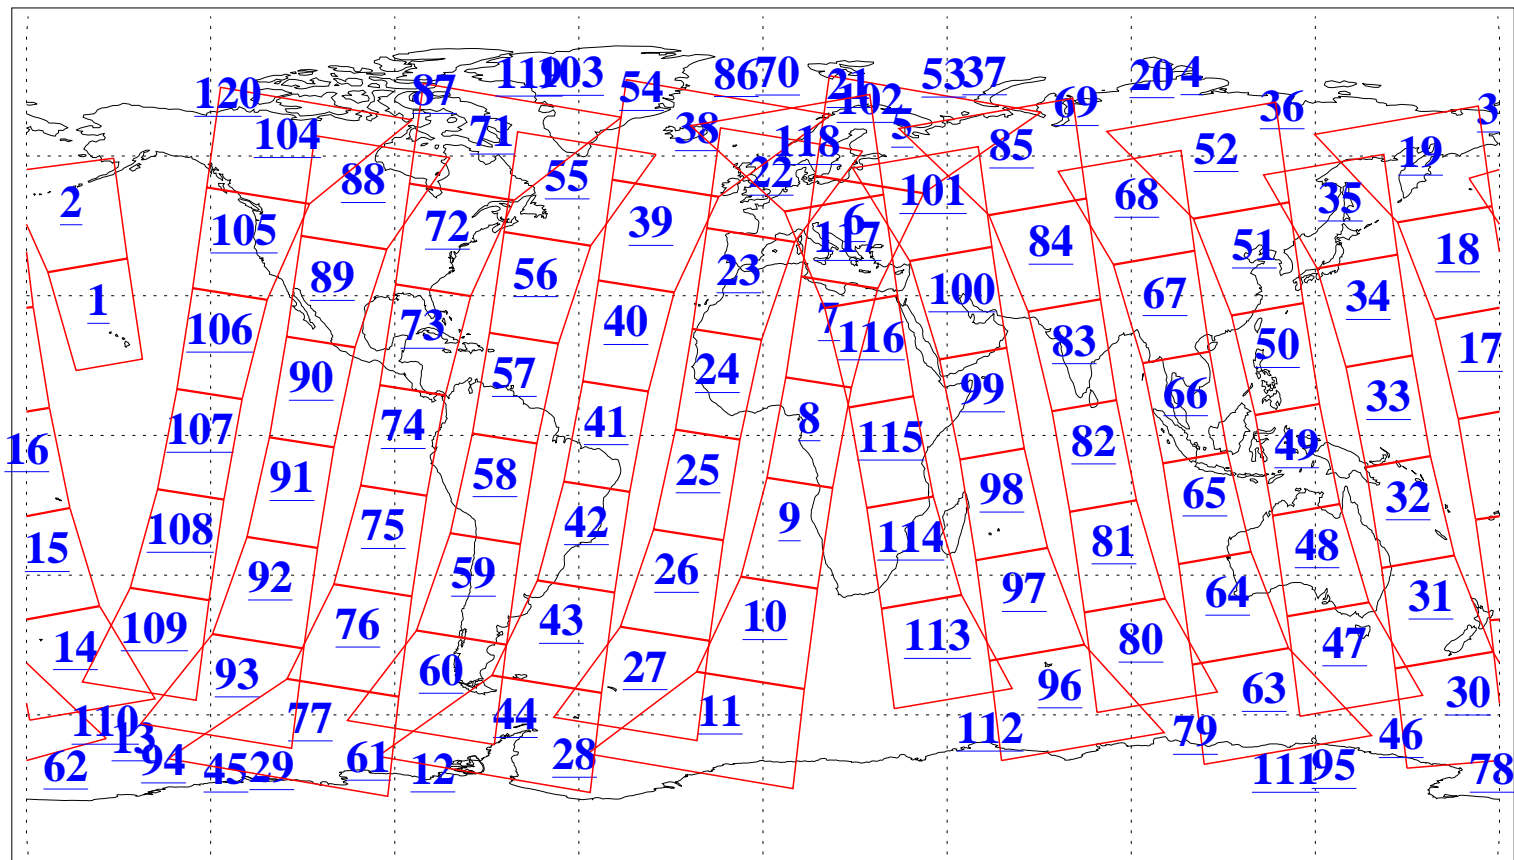

L1B Availability
AMSU Granules: 240
HSB Granules: 0
AIRS Granules: 240

25 Nov 2016
DoY 330
Aqua Day 5319
Granules: 1 to 120

Granules: 121 to 240

Legend: AMSU Available, HSB Available, AIRS Available

L1B Availability
AMSU Granules: 240
HSB Granules: 0
AIRS Granules: 240

25 Nov 2016
DoY 330
Aqua Day 5319

Ascending Granules

Descending Granules

Legend: AMSU Available, HSB Available, AIRS Available

L1B Availability
 AMSU Granules: 240
 HSB Granules: 0
 AIRS Granules: 240

25 Nov 2016
 DoY 330
 Aqua Day 5319

Northern Hemisphere Granules

Southern Hemisphere Granules

Legend: AMSU Available, HSB Available, AIRS Available