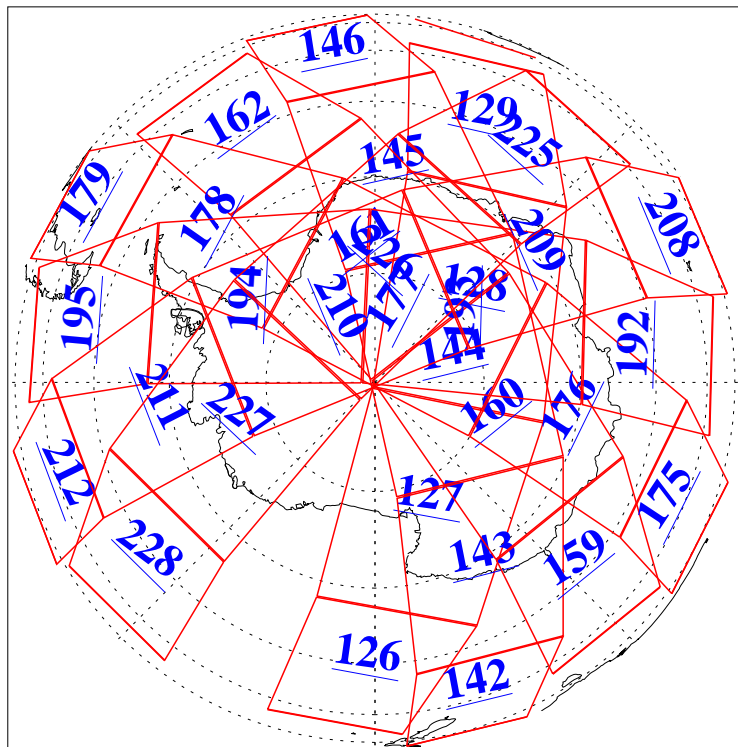

L1B Availability
AMSU Granules: 240
HSB Granules: 0
AIRS Granules: 240

25 Nov 2016
DoY 330
Aqua Day 5319
Granules: 1 to 120

Granules: 121 to 240

Legend: AMSU Available, HSB Available, AIRS Available

L1B Availability
AMSU Granules: 240
HSB Granules: 0
AIRS Granules: 240

25 Nov 2016
DoY 330
Aqua Day 5319

Ascending Granules

Descending Granules

Legend: AMSU Available, HSB Available, AIRS Available

L1B Availability
 AMSU Granules: 240
 HSB Granules: 0
 AIRS Granules: 240

25 Nov 2016
 DoY 330
 Aqua Day 5319

Northern Hemisphere Granules

Southern Hemisphere Granules

Legend: AMSU Available, HSB Available, AIRS Available