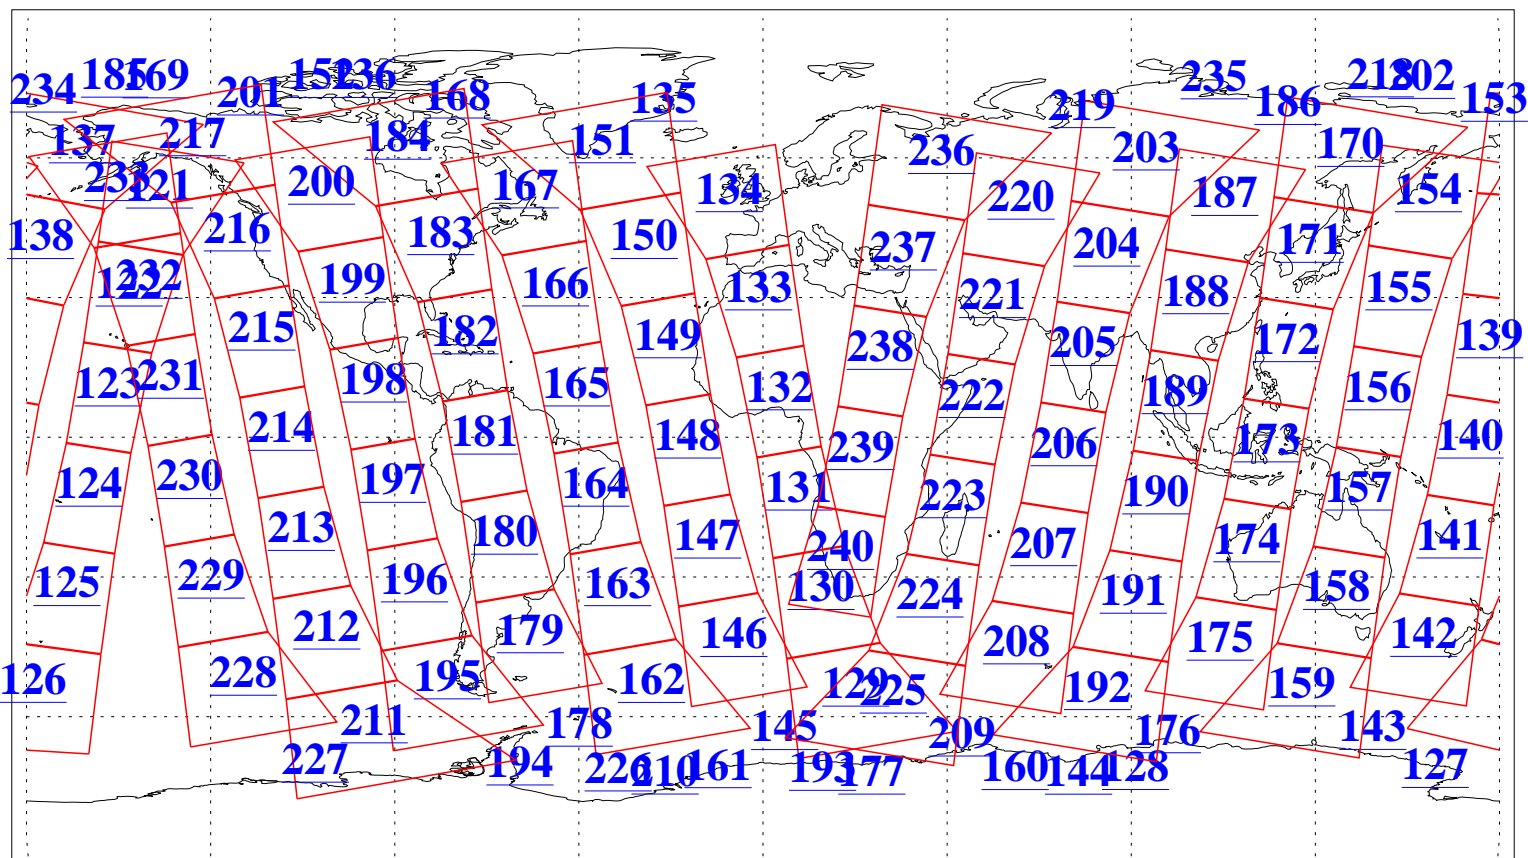

L1B Availability
AMSU Granules: 240
HSB Granules: 0
AIRS Granules: 240

25 Nov 2016
DoY 330
Aqua Day 5319
Granules: 1 to 120

Granules: 121 to 240

Legend: AMSU Available, HSB Available, AIRS Available

L1B Availability
AMSU Granules: 240
HSB Granules: 0
AIRS Granules: 240

25 Nov 2016
DoY 330
Aqua Day 5319

Ascending Granules

Descending Granules

Legend: AMSU Available, HSB Available, AIRS Available

L1B Availability
 AMSU Granules: 240
 HSB Granules: 0
 AIRS Granules: 240

25 Nov 2016
 DoY 330
 Aqua Day 5319