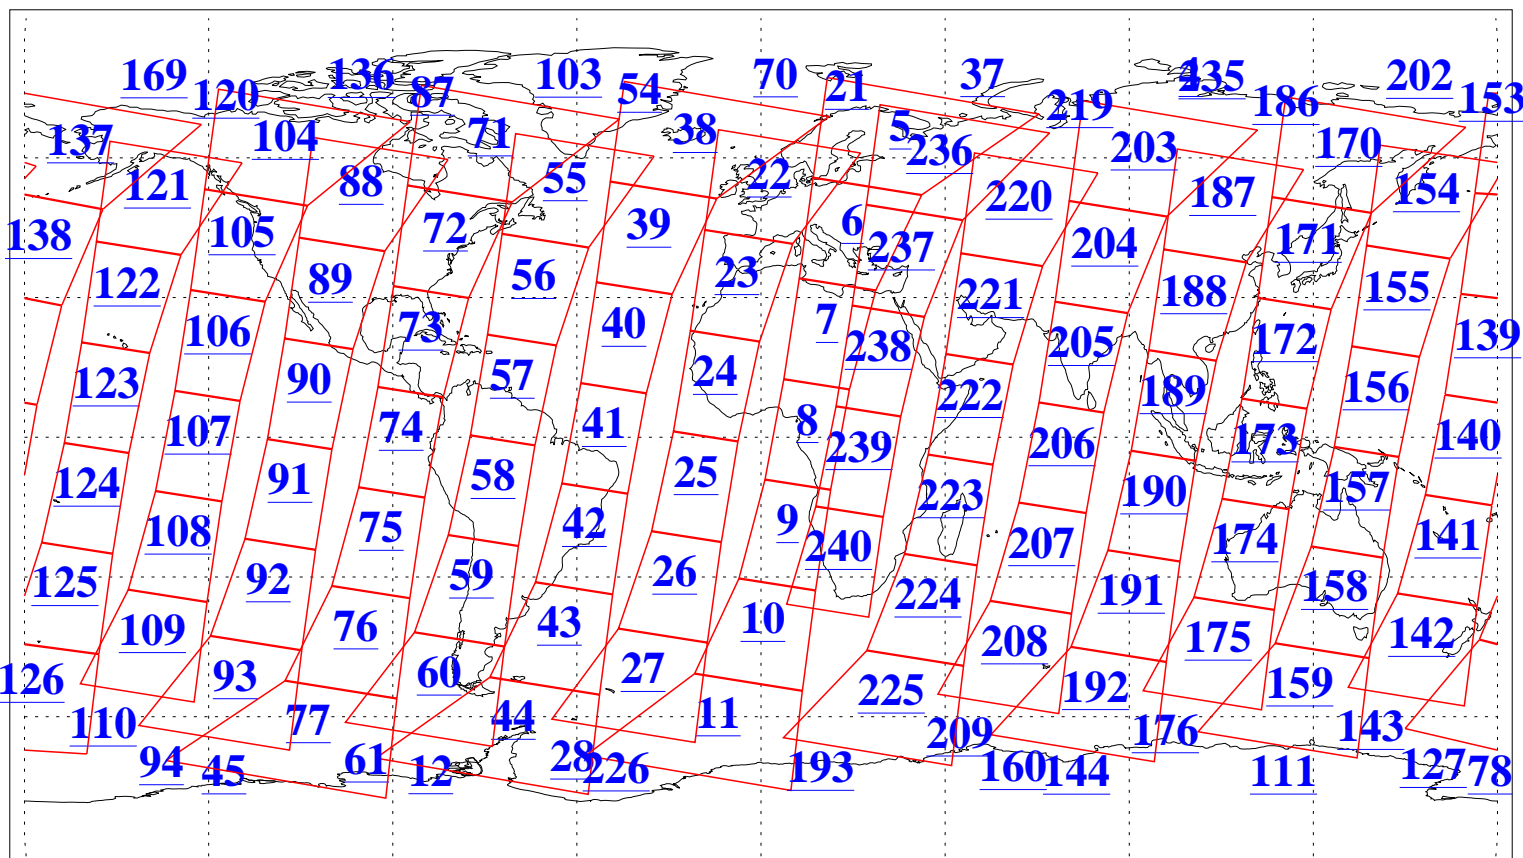

Legend: AMSU Available, HSB Available, AIRS Available