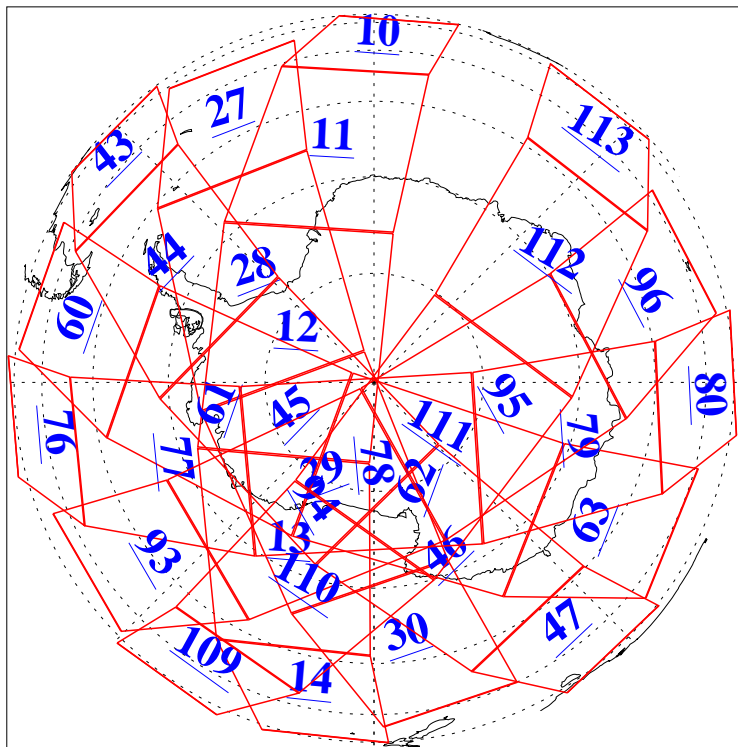

L1B Availability
AMSU Granules: 240
HSB Granules: 0
AIRS Granules: 240

25 Nov 2016
DoY 330
Aqua Day 5319
Granules: 1 to 120

Granules: 121 to 240

Legend: AMSU Available, HSB Available, AIRS Available

L1B Availability
AMSU Granules: 240
HSB Granules: 0
AIRS Granules: 240

25 Nov 2016
DoY 330
Aqua Day 5319

Ascending Granules

Descending Granules

Legend: AMSU Available, HSB Available, AIRS Available

L1B Availability
 AMSU Granules: 240
 HSB Granules: 0
 AIRS Granules: 240

25 Nov 2016
 DoY 330
 Aqua Day 5319

Northern Hemisphere Granules

Southern Hemisphere Granules

Legend: AMSU Available, HSB Available, AIRS Available