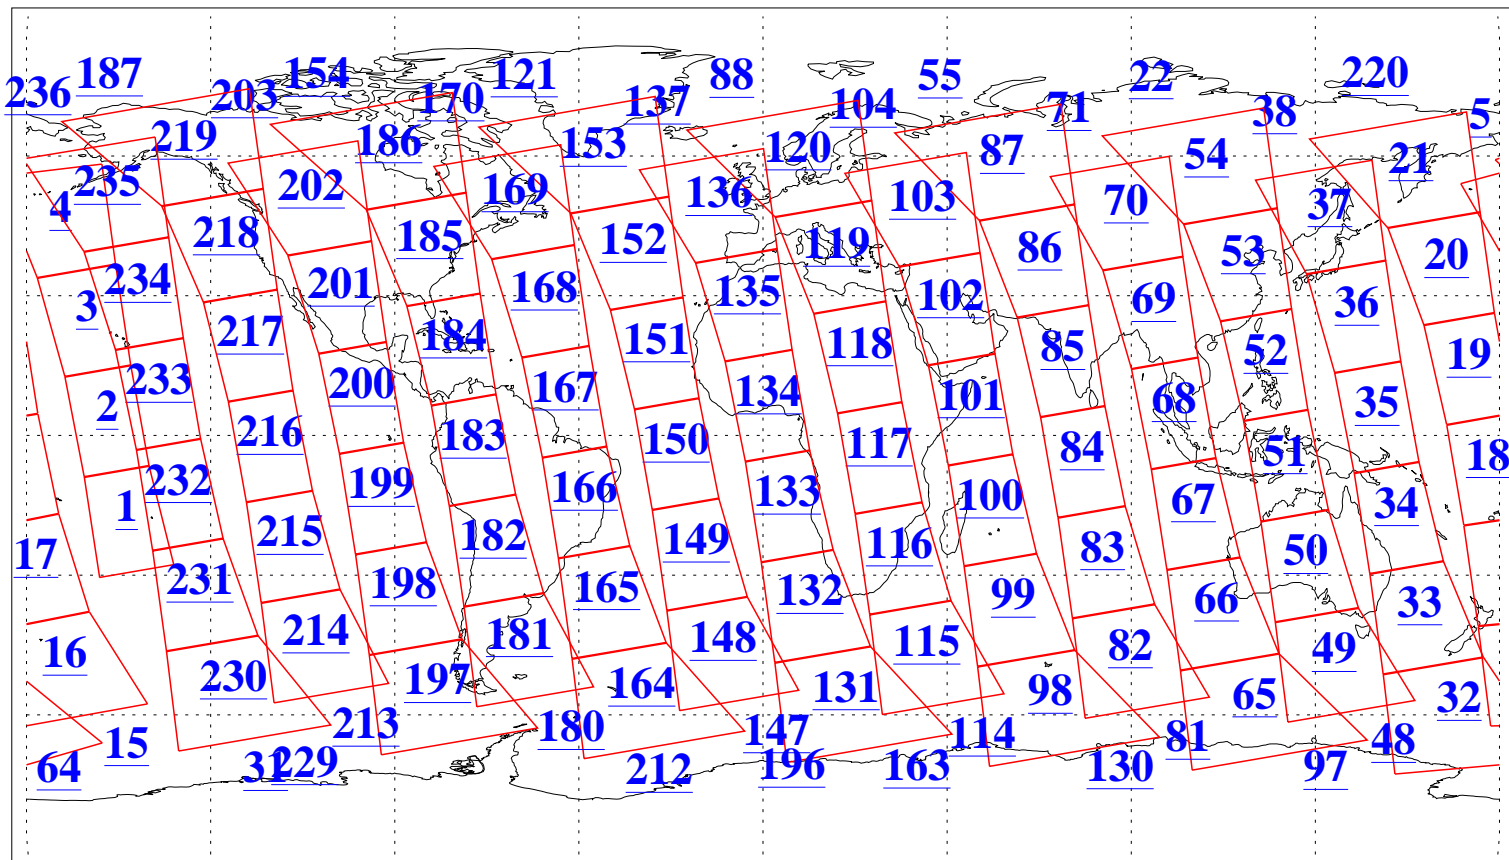

L1B Availability  
AMSU Granules: 240  
HSB Granules: 0  
AIRS Granules: 240

23 Nov 2016  
DoY 328  
Aqua Day 5317  
Granules: 1 to 120

Granules: 121 to 240

Legend: AMSU Available, HSB Available, AIRS Available

L1B Availability  
AMSU Granules: 240  
HSB Granules: 0  
AIRS Granules: 240

23 Nov 2016  
DoY 328  
Aqua Day 5317

Ascending Granules

Descending Granules

Legend: AMSU Available, HSB Available, AIRS Available

L1B Availability  
 AMSU Granules: 240  
 HSB Granules: 0  
 AIRS Granules: 240

23 Nov 2016  
 DoY 328  
 Aqua Day 5317

Northern Hemisphere Granules

Southern Hemisphere Granules

Legend: AMSU Available, HSB Available, AIRS Available