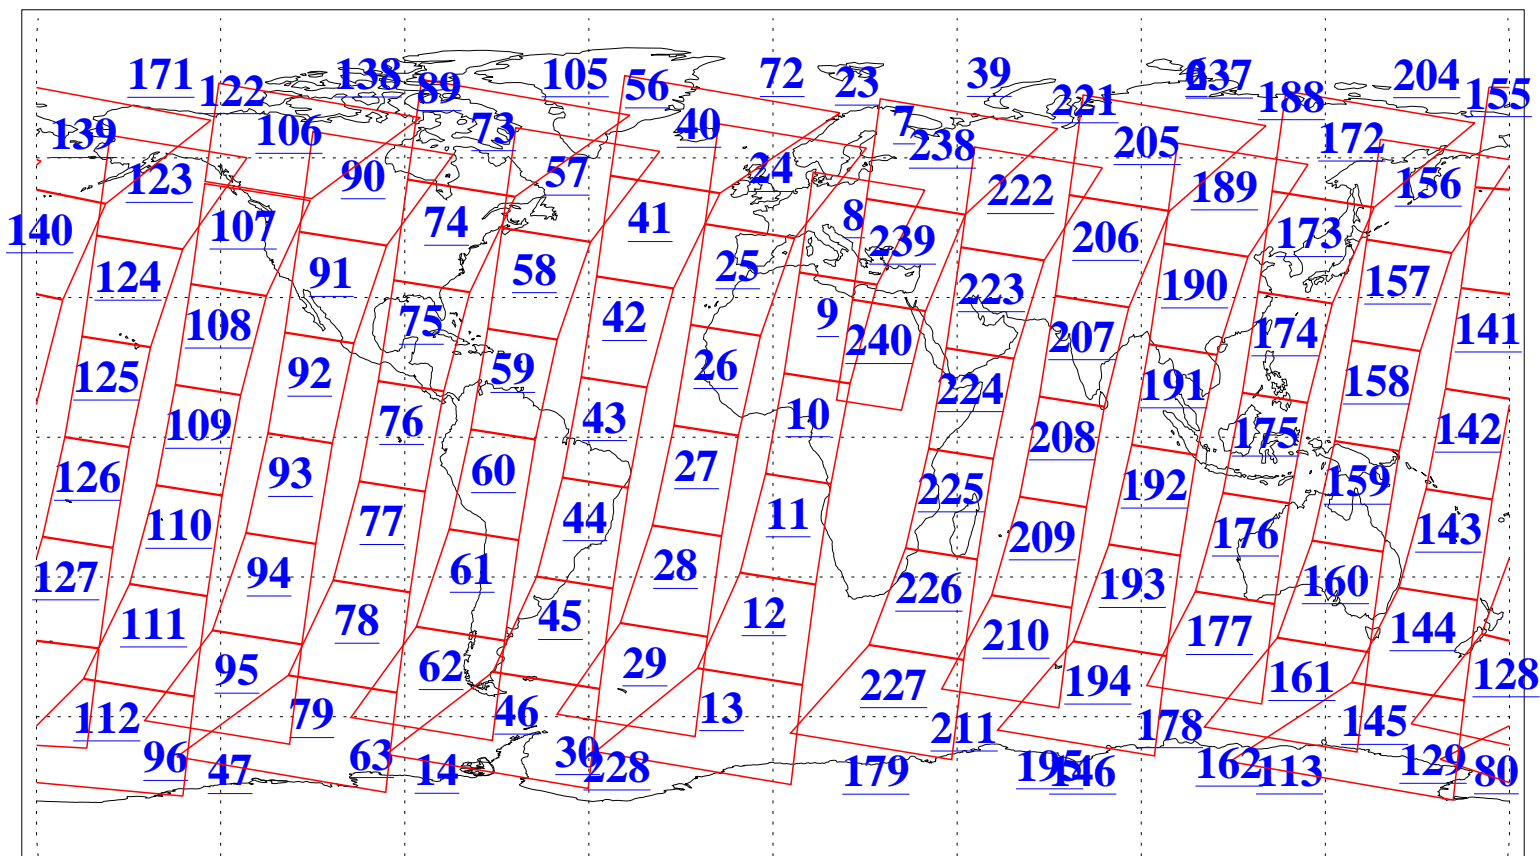

L1B Availability  
AMSU Granules: 240  
HSB Granules: 0  
AIRS Granules: 240

23 Nov 2016  
DoY 328  
Aqua Day 5317  
Granules: 1 to 120

Granules: 121 to 240

Legend: AMSU Available, HSB Available, AIRS Available

L1B Availability  
AMSU Granules: 240  
HSB Granules: 0  
AIRS Granules: 240

23 Nov 2016  
DoY 328  
Aqua Day 5317

Ascending Granules

Descending Granules

Legend: AMSU Available, HSB Available, AIRS Available