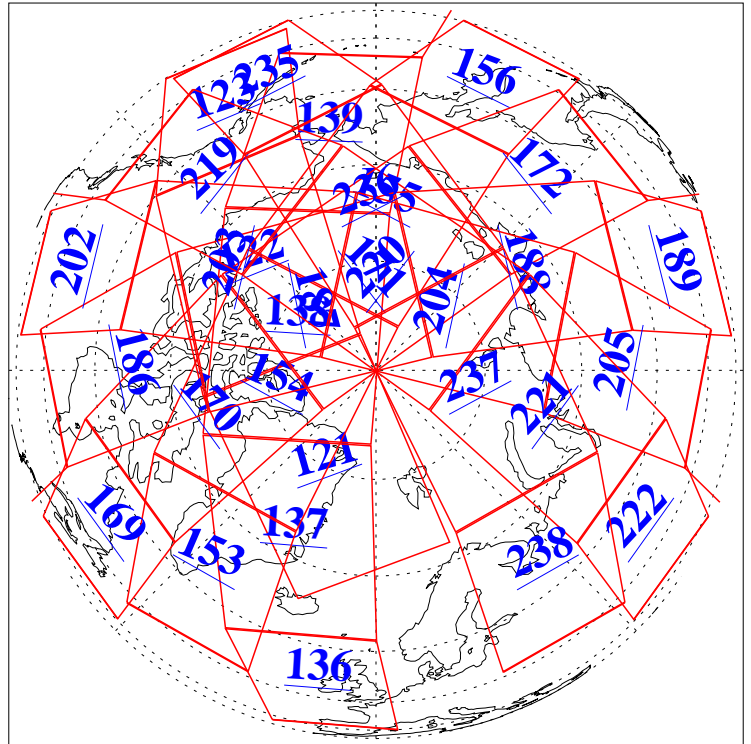

L1B Availability  
AMSU Granules: 240  
HSB Granules: 0  
AIRS Granules: 240

23 Nov 2016  
DoY 328  
Aqua Day 5317

Ascending Granules

Descending Granules

Legend: AMSU Available, HSB Available, AIRS Available

L1B Availability  
 AMSU Granules: 240  
 HSB Granules: 0  
 AIRS Granules: 240

23 Nov 2016  
 DoY 328  
 Aqua Day 5317

Northern Hemisphere Granules

Southern Hemisphere Granules

Legend: AMSU Available, HSB Available, AIRS Available