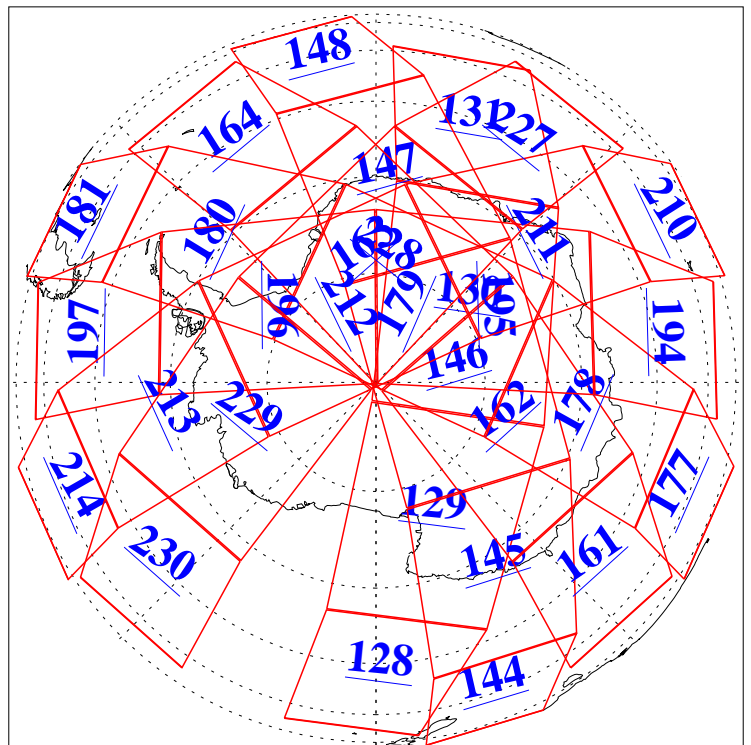

L1B Availability  
AMSU Granules: 240  
HSB Granules: 0  
AIRS Granules: 240

23 Nov 2016  
DoY 328  
Aqua Day 5317

Ascending Granules

Descending Granules

Legend: AMSU Available, HSB Available, AIRS Available

L1B Availability  
 AMSU Granules: 240  
 HSB Granules: 0  
 AIRS Granules: 240

23 Nov 2016  
 DoY 328  
 Aqua Day 5317

Northern Hemisphere Granules

Southern Hemisphere Granules

Legend: AMSU Available, HSB Available, AIRS Available