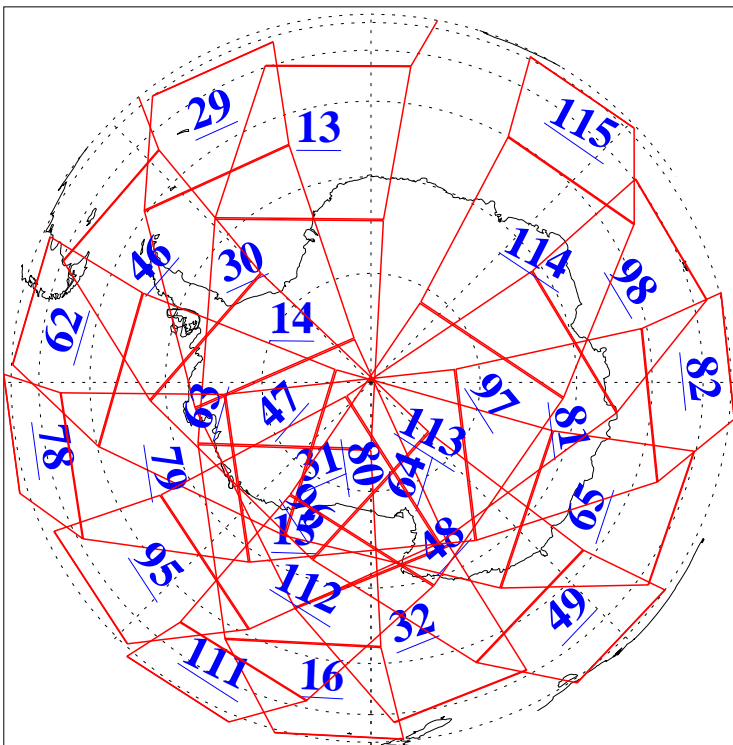

L1B Availability  
AMSU Granules: 240  
HSB Granules: 0  
AIRS Granules: 240

23 Nov 2016  
DoY 328  
Aqua Day 5317  
Granules: 1 to 120

Granules: 121 to 240

Legend: AMSU Available, HSB Available, AIRS Available

L1B Availability  
AMSU Granules: 240  
HSB Granules: 0  
AIRS Granules: 240

23 Nov 2016  
DoY 328  
Aqua Day 5317

Ascending Granules

Descending Granules

Legend: AMSU Available, HSB Available, AIRS Available

L1B Availability  
 AMSU Granules: 240  
 HSB Granules: 0  
 AIRS Granules: 240

23 Nov 2016  
 DoY 328  
 Aqua Day 5317

Northern Hemisphere Granules

Southern Hemisphere Granules

Legend: AMSU Available, HSB Available, AIRS Available