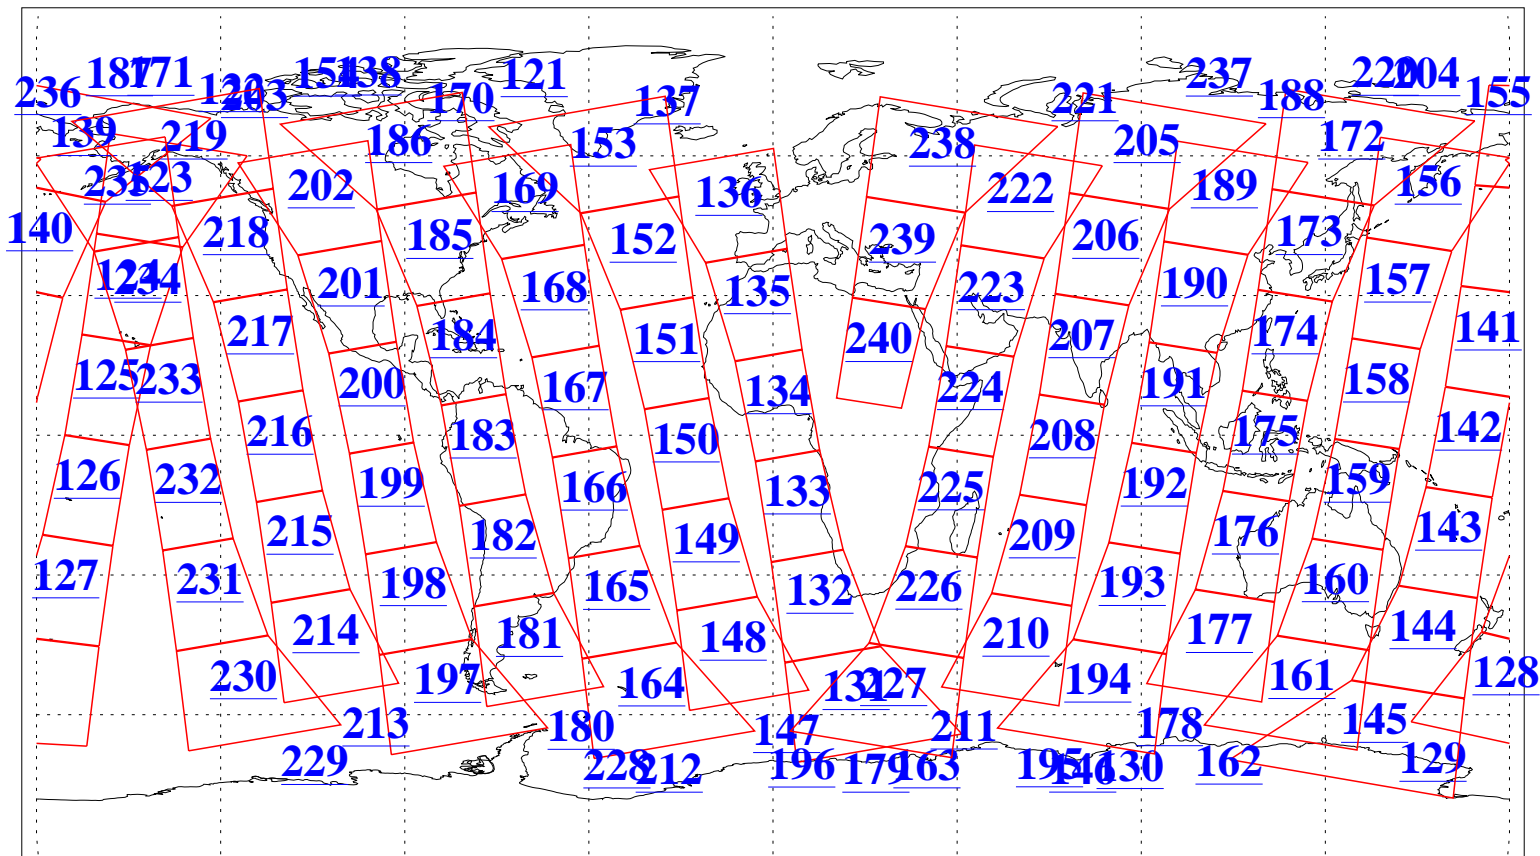

L1B Availability  
AMSU Granules: 240  
HSB Granules: 0  
AIRS Granules: 240

23 Nov 2016  
DoY 328  
Aqua Day 5317  
Granules: 1 to 120

Granules: 121 to 240

Legend: AMSU Available, HSB Available, AIRS Available

L1B Availability  
AMSU Granules: 240  
HSB Granules: 0  
AIRS Granules: 240

23 Nov 2016  
DoY 328  
Aqua Day 5317

Ascending Granules

Descending Granules

Legend: AMSU Available, HSB Available, AIRS Available

L1B Availability  
 AMSU Granules: 240  
 HSB Granules: 0  
 AIRS Granules: 240

23 Nov 2016  
 DoY 328  
 Aqua Day 5317

Northern Hemisphere Granules

Southern Hemisphere Granules

Legend: AMSU Available, HSB Available, AIRS Available