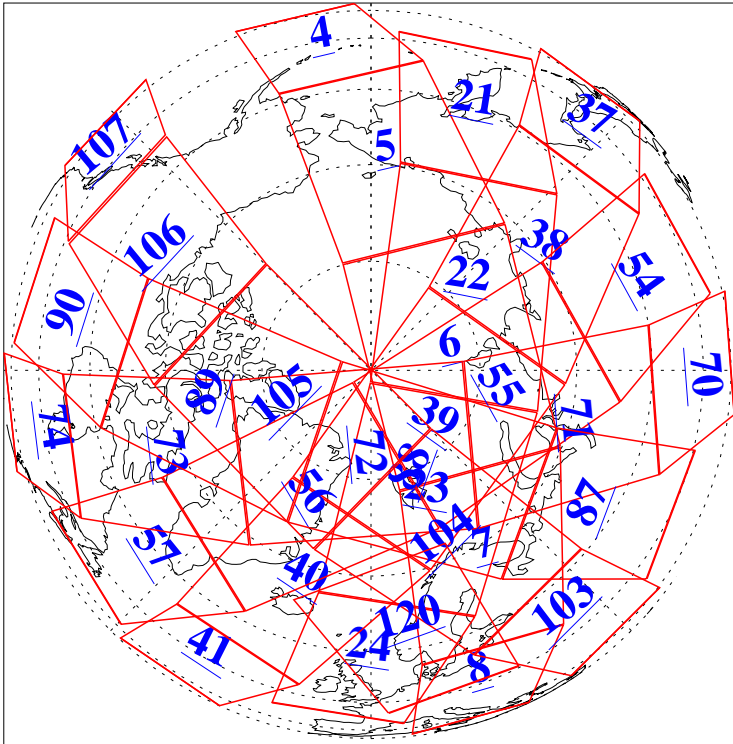

L1B Availability  
AMSU Granules: 240  
HSB Granules: 0  
AIRS Granules: 240

23 Nov 2016  
DoY 328  
Aqua Day 5317  
Granules: 1 to 120

Granules: 121 to 240

Legend: AMSU Available, HSB Available, AIRS Available

L1B Availability  
AMSU Granules: 240  
HSB Granules: 0  
AIRS Granules: 240

23 Nov 2016  
DoY 328  
Aqua Day 5317

Ascending Granules

Descending Granules

Legend: AMSU Available, HSB Available, AIRS Available

L1B Availability  
 AMSU Granules: 240  
 HSB Granules: 0  
 AIRS Granules: 240

23 Nov 2016  
 DoY 328  
 Aqua Day 5317

Northern Hemisphere Granules

Southern Hemisphere Granules

Legend: AMSU Available, HSB Available, AIRS Available