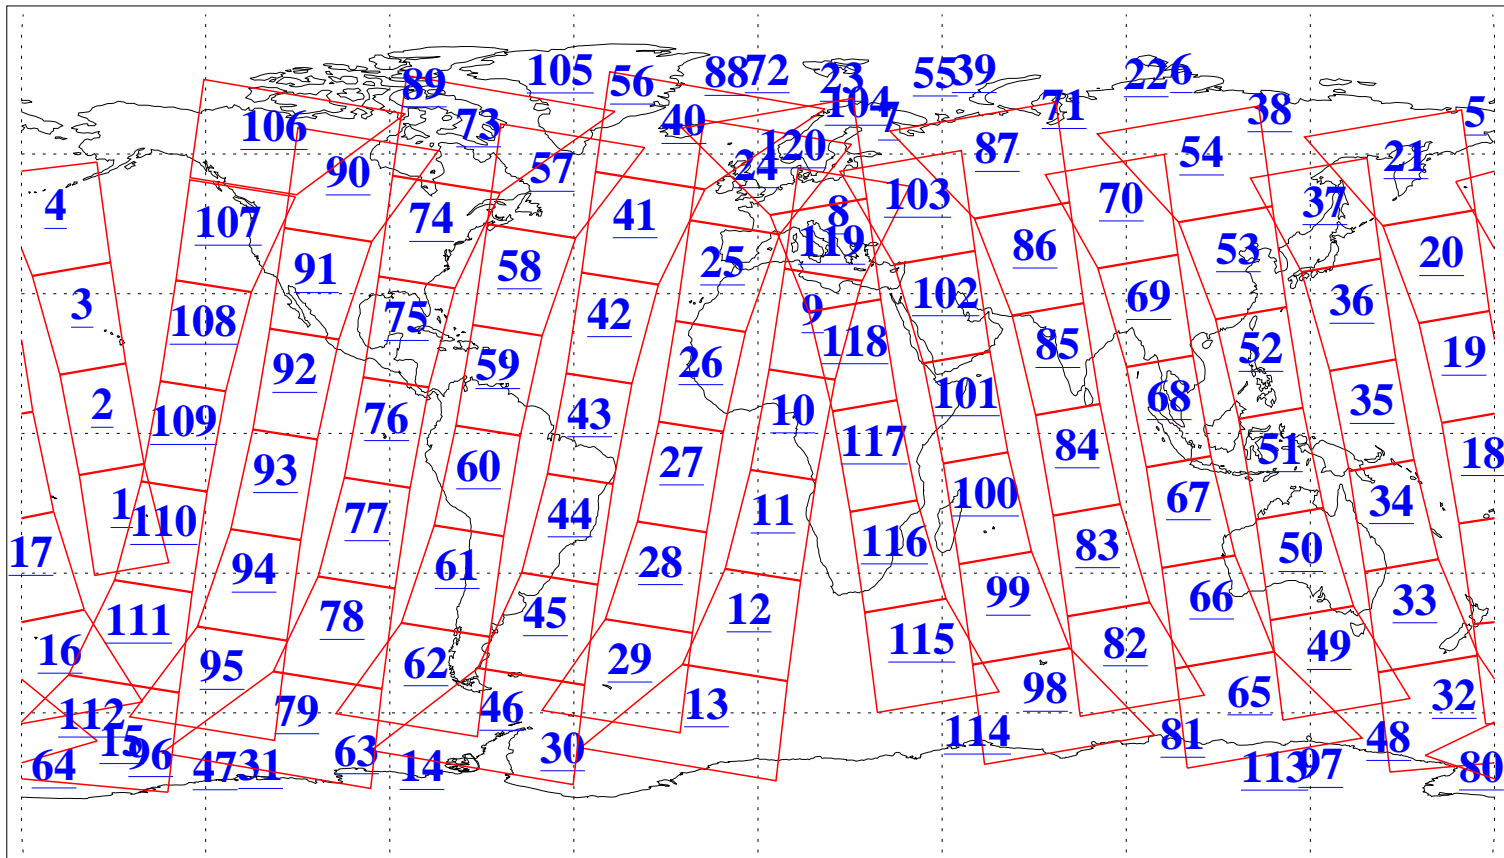

L1B Availability  
AMSU Granules: 240  
HSB Granules: 0  
AIRS Granules: 240

23 Nov 2016  
DoY 328  
Aqua Day 5317  
Granules: 1 to 120

Granules: 121 to 240

Legend: AMSU Available, HSB Available, AIRS Available

L1B Availability  
AMSU Granules: 240  
HSB Granules: 0  
AIRS Granules: 240

23 Nov 2016  
DoY 328  
Aqua Day 5317

Ascending Granules

Descending Granules

Legend: AMSU Available, HSB Available, AIRS Available

L1B Availability  
 AMSU Granules: 240  
 HSB Granules: 0  
 AIRS Granules: 240

23 Nov 2016  
 DoY 328  
 Aqua Day 5317

Northern Hemisphere Granules

Southern Hemisphere Granules

Legend: AMSU Available, HSB Available, AIRS Available