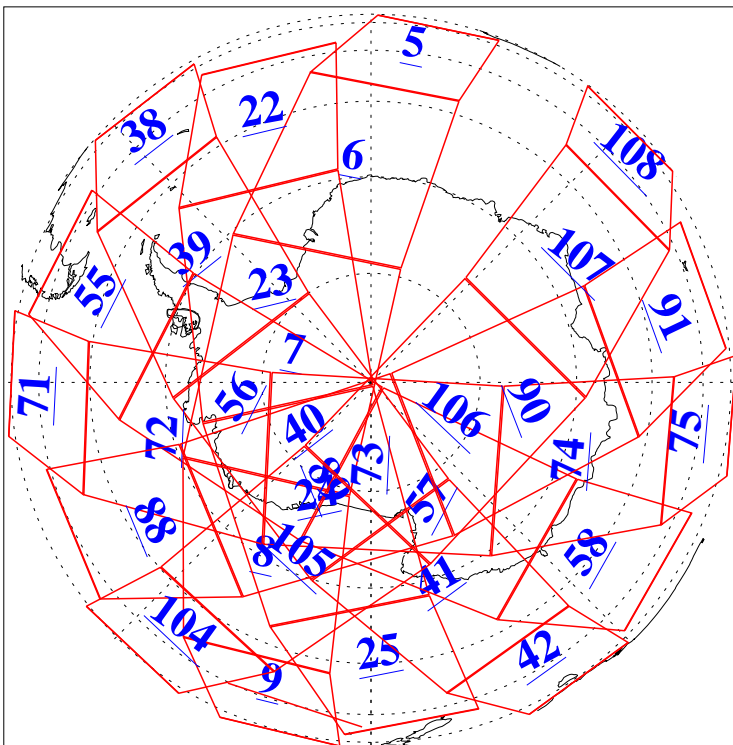

L1B Availability
AMSU Granules: 239
HSB Granules: 0
AIRS Granules: 240

22 Nov 2016
DoY 327
Aqua Day 5316
Granules: 1 to 120

Granules: 121 to 240

Legend: AMSU Available, HSB Available, AIRS Available

L1B Availability
AMSU Granules: 239
HSB Granules: 0
AIRS Granules: 240

22 Nov 2016
DoY 327
Aqua Day 5316

Ascending Granules

Descending Granules

Legend: AMSU Available, HSB Available, AIRS Available

L1B Availability
AMSU Granules: 239
HSB Granules: 0
AIRS Granules: 240

22 Nov 2016
DoY 327
Aqua Day 5316

Northern Hemisphere Granules

Southern Hemisphere Granules

Legend: AMSU Available, HSB Available, AIRS Available