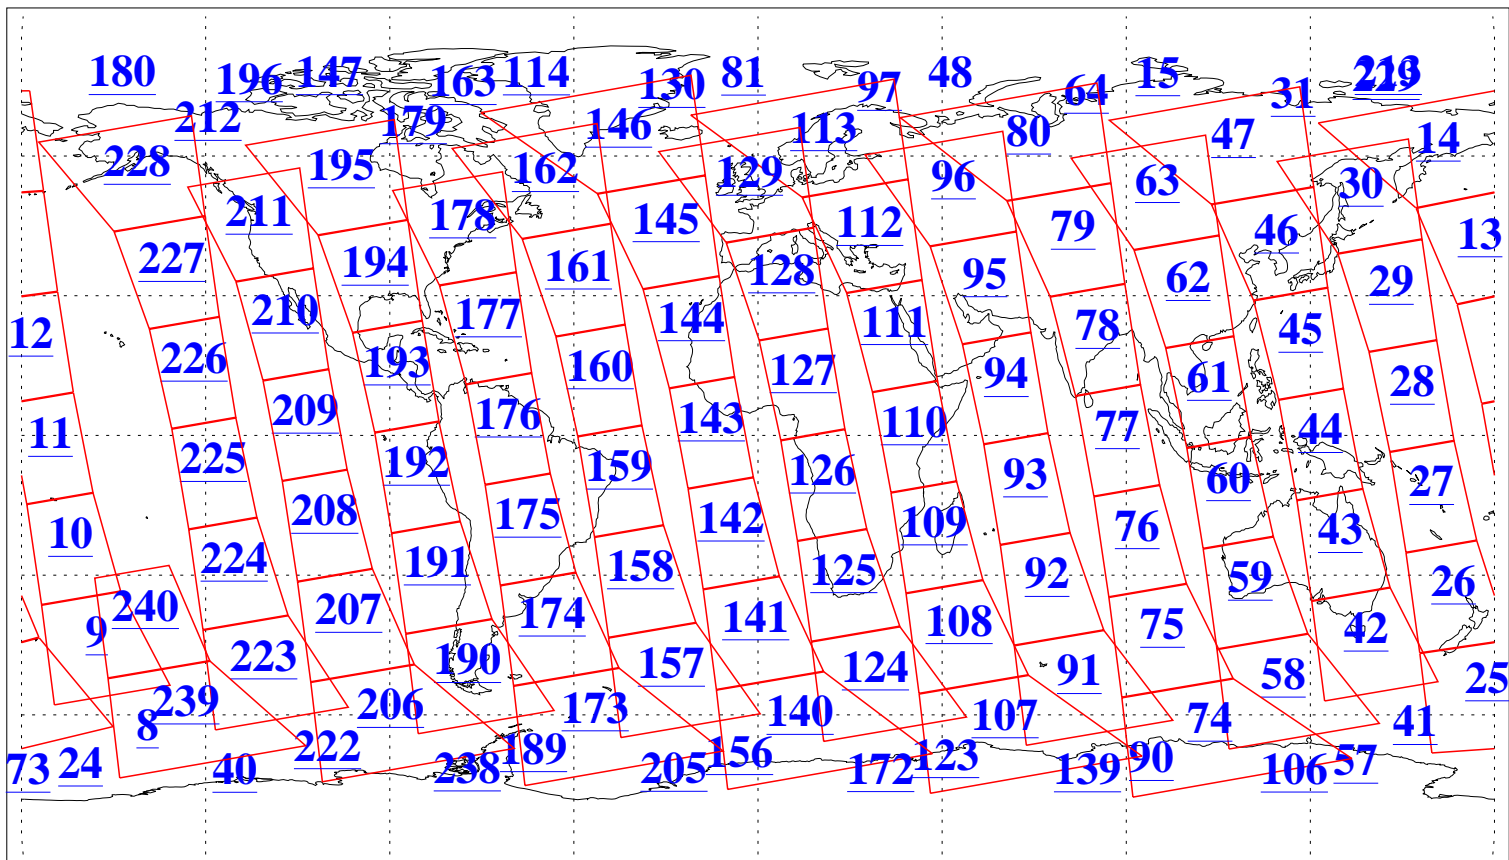

L1B Availability
AMSU Granules: 239
HSB Granules: 0
AIRS Granules: 240

22 Nov 2016
DoY 327
Aqua Day 5316

Ascending Granules

Descending Granules