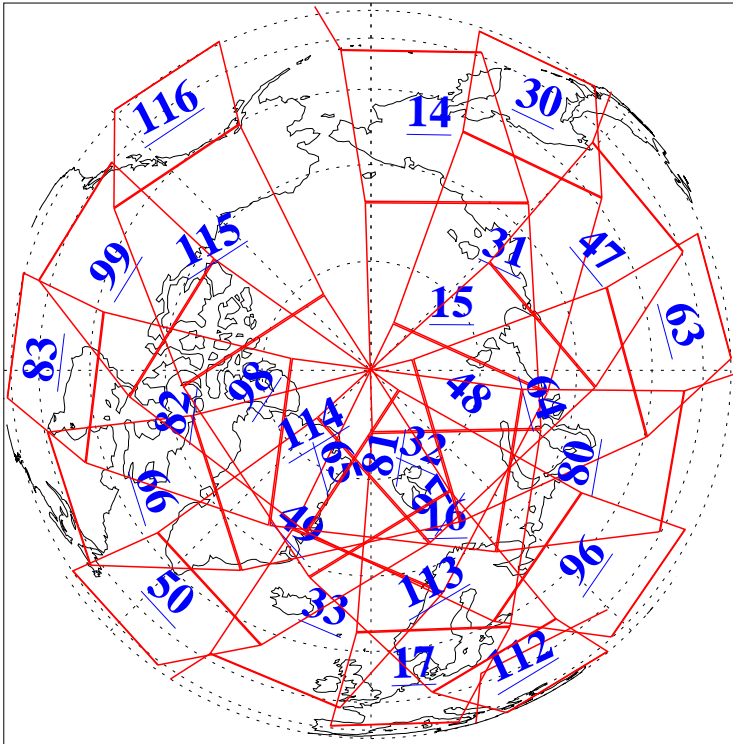

L1B Availability
AMSU Granules: 239
HSB Granules: 0
AIRS Granules: 240

22 Nov 2016
DoY 327
Aqua Day 5316
Granules: 1 to 120

Granules: 121 to 240

Legend: AMSU Available, HSB Available, AIRS Available

L1B Availability
AMSU Granules: 239
HSB Granules: 0
AIRS Granules: 240

22 Nov 2016
DoY 327
Aqua Day 5316

Ascending Granules

Descending Granules

Legend: AMSU Available, HSB Available, AIRS Available

L1B Availability
AMSU Granules: 239
HSB Granules: 0
AIRS Granules: 240

22 Nov 2016
DoY 327
Aqua Day 5316

Northern Hemisphere Granules

Southern Hemisphere Granules

Legend: AMSU Available, HSB Available, AIRS Available