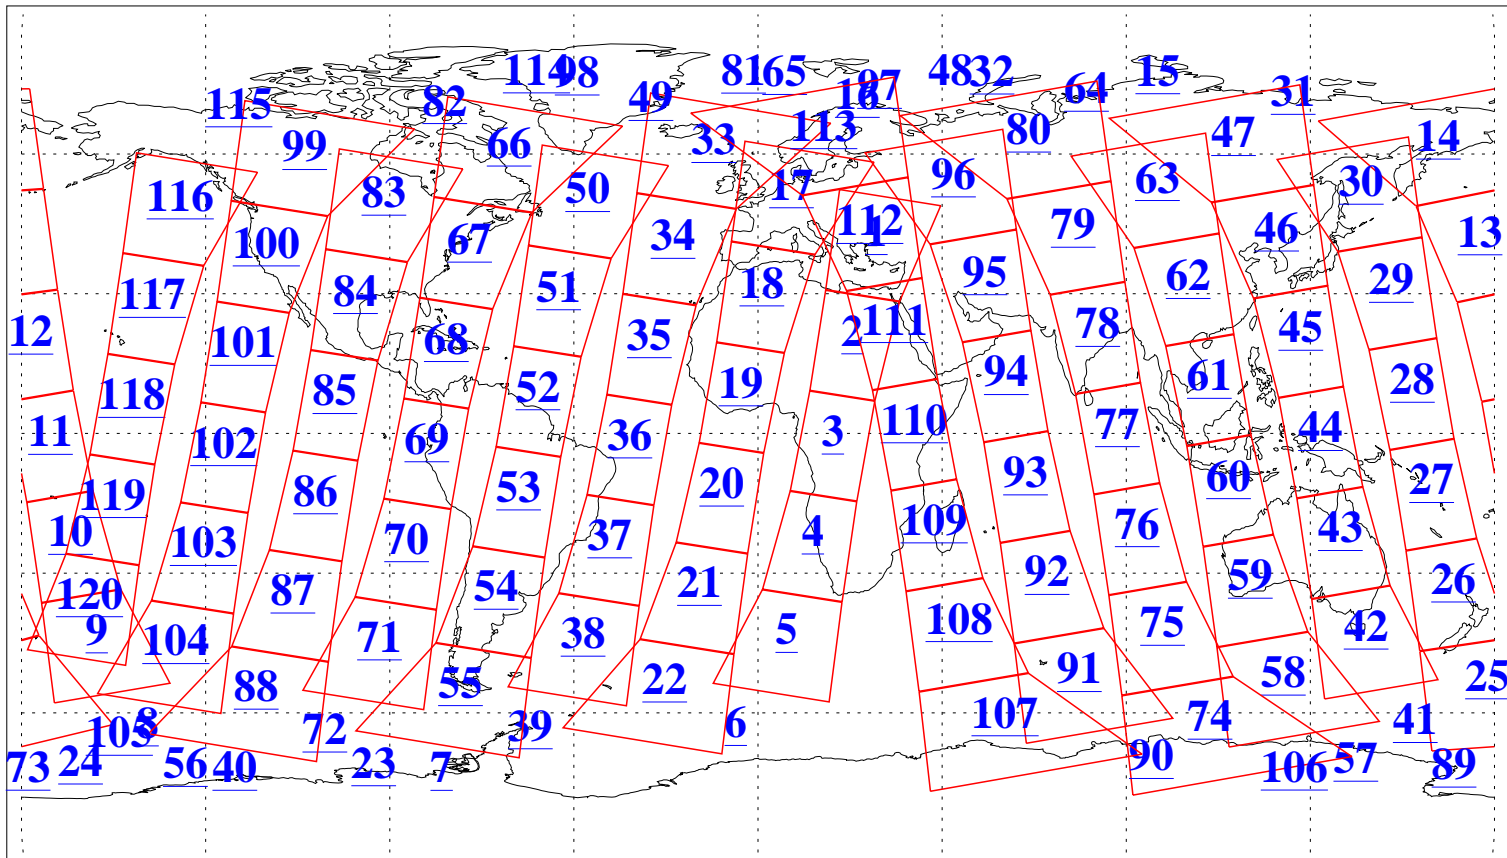

L1B Availability
AMSU Granules: 239
HSB Granules: 0
AIRS Granules: 240

22 Nov 2016
DoY 327
Aqua Day 5316
Granules: 1 to 120

Granules: 121 to 240

Legend: AMSU Available, HSB Available, AIRS Available

L1B Availability
AMSU Granules: 239
HSB Granules: 0
AIRS Granules: 240

22 Nov 2016
DoY 327
Aqua Day 5316

Ascending Granules

Descending Granules

Legend: AMSU Available, HSB Available, AIRS Available

L1B Availability
AMSU Granules: 239
HSB Granules: 0
AIRS Granules: 240

22 Nov 2016
DoY 327
Aqua Day 5316

Northern Hemisphere Granules

Southern Hemisphere Granules

Legend: AMSU Available, HSB Available, AIRS Available