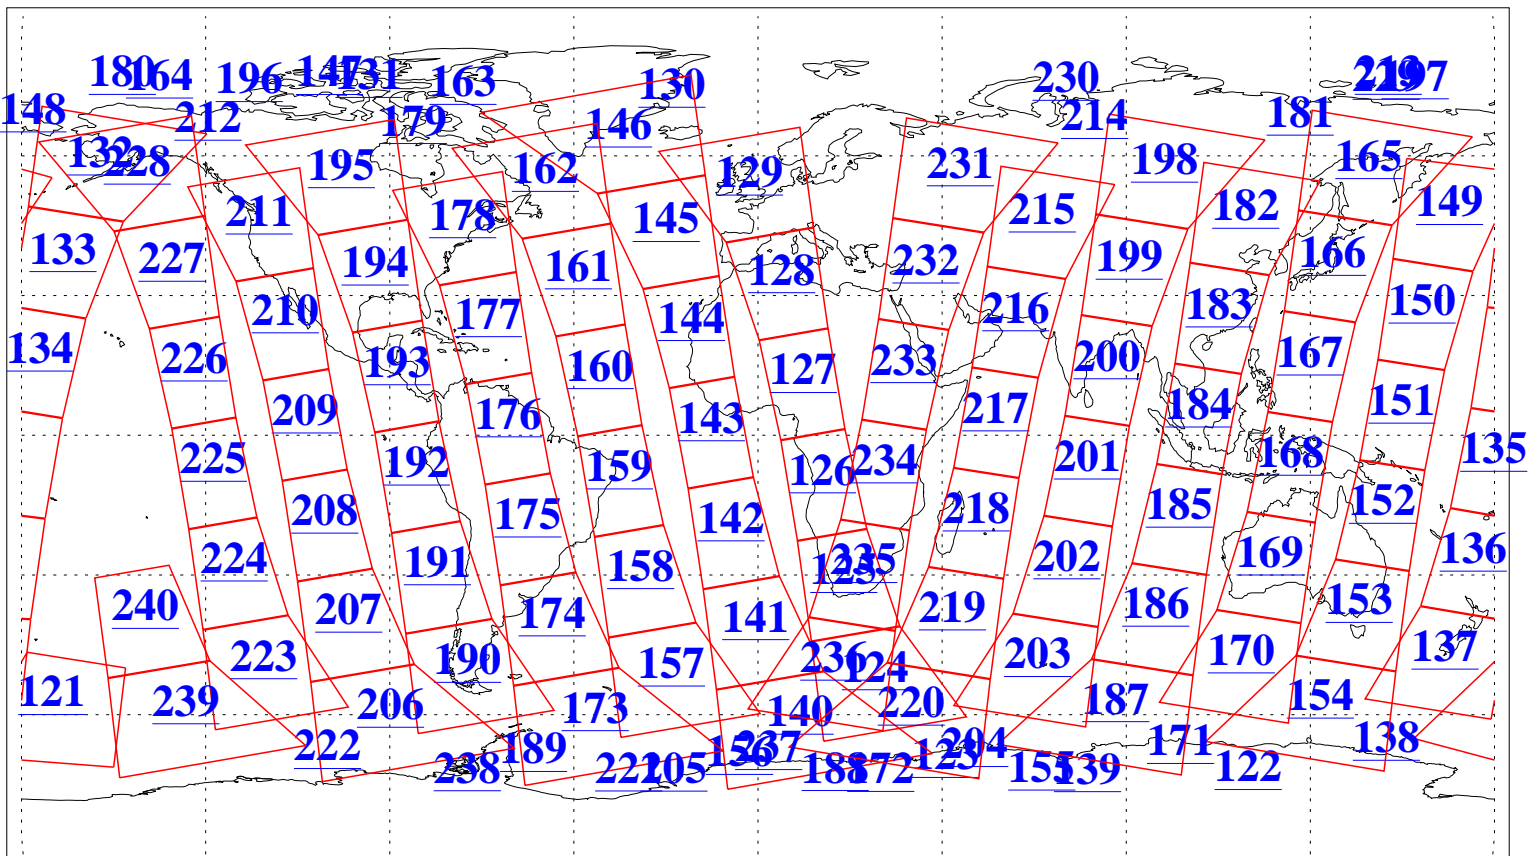

L1B Availability
AMSU Granules: 239
HSB Granules: 0
AIRS Granules: 240

22 Nov 2016
DoY 327
Aqua Day 5316
Granules: 1 to 120

Granules: 121 to 240

Legend: AMSU Available, HSB Available, AIRS Available

L1B Availability
AMSU Granules: 239
HSB Granules: 0
AIRS Granules: 240

22 Nov 2016
DoY 327
Aqua Day 5316

Ascending Granules

Descending Granules

Legend: AMSU Available, HSB Available, AIRS Available

L1B Availability
AMSU Granules: 239
HSB Granules: 0
AIRS Granules: 240

22 Nov 2016
DoY 327
Aqua Day 5316

Northern Hemisphere Granules

Southern Hemisphere Granules

Legend: AMSU Available, HSB Available, AIRS Available