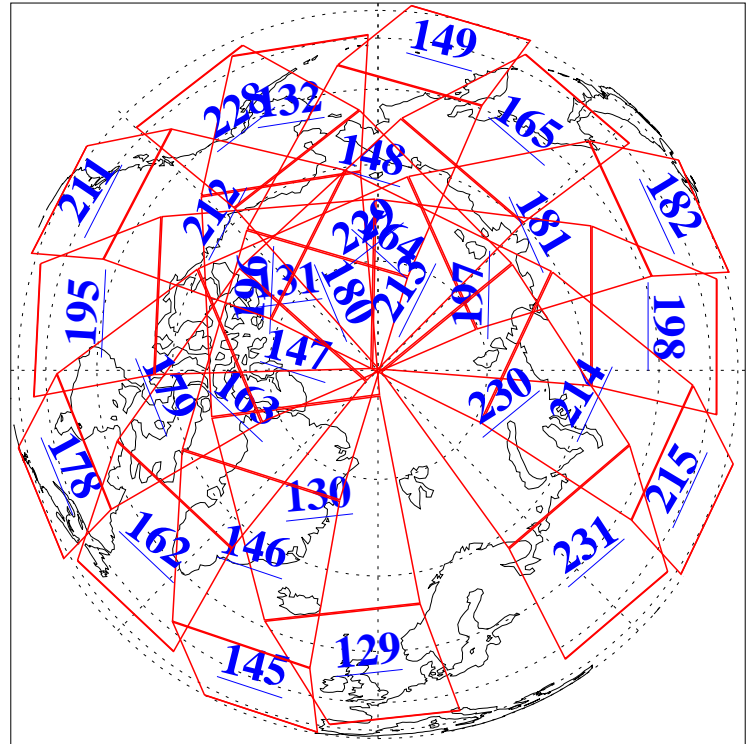

22 Nov 2016
DoY 327
Aqua Day 5316

Ascending Granules

Descending Granules

Legend: AMSU Available, HSB Available, AIRS Available

L1B Availability
AMSU Granules: 239
HSB Granules: 0
AIRS Granules: 240

22 Nov 2016
DoY 327
Aqua Day 5316

Northern Hemisphere Granules

Southern Hemisphere Granules

Legend: AMSU Available, HSB Available, AIRS Available