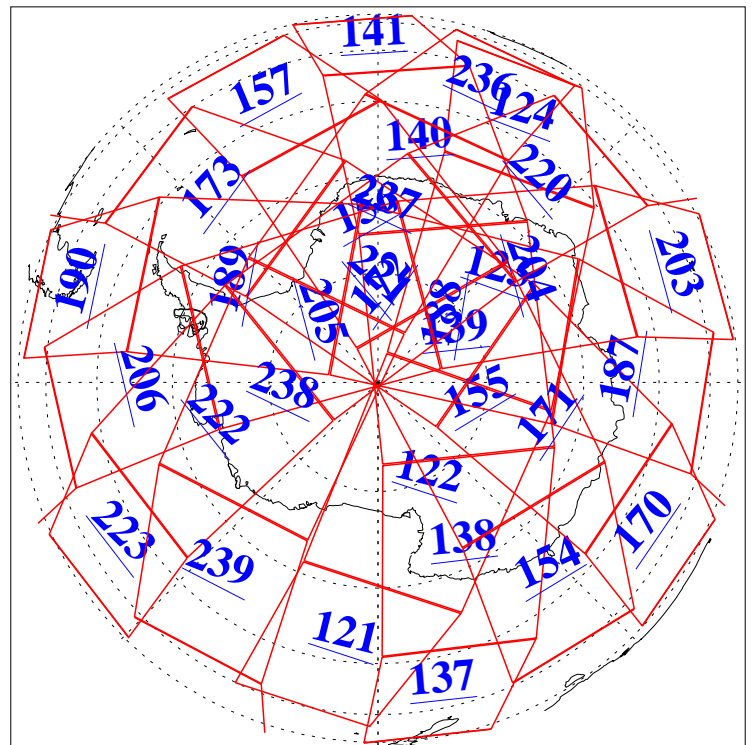

L1B Availability
AMSU Granules: 239
HSB Granules: 0
AIRS Granules: 240

22 Nov 2016
DoY 327
Aqua Day 5316
Granules: 1 to 120

Granules: 121 to 240

Legend: AMSU Available, HSB Available, AIRS Available

L1B Availability
AMSU Granules: 239
HSB Granules: 0
AIRS Granules: 240

22 Nov 2016
DoY 327
Aqua Day 5316

Ascending Granules

Descending Granules

Legend: AMSU Available, HSB Available, AIRS Available

L1B Availability
AMSU Granules: 239
HSB Granules: 0
AIRS Granules: 240

22 Nov 2016
DoY 327
Aqua Day 5316

Northern Hemisphere Granules

Southern Hemisphere Granules

Legend: AMSU Available, HSB Available, AIRS Available