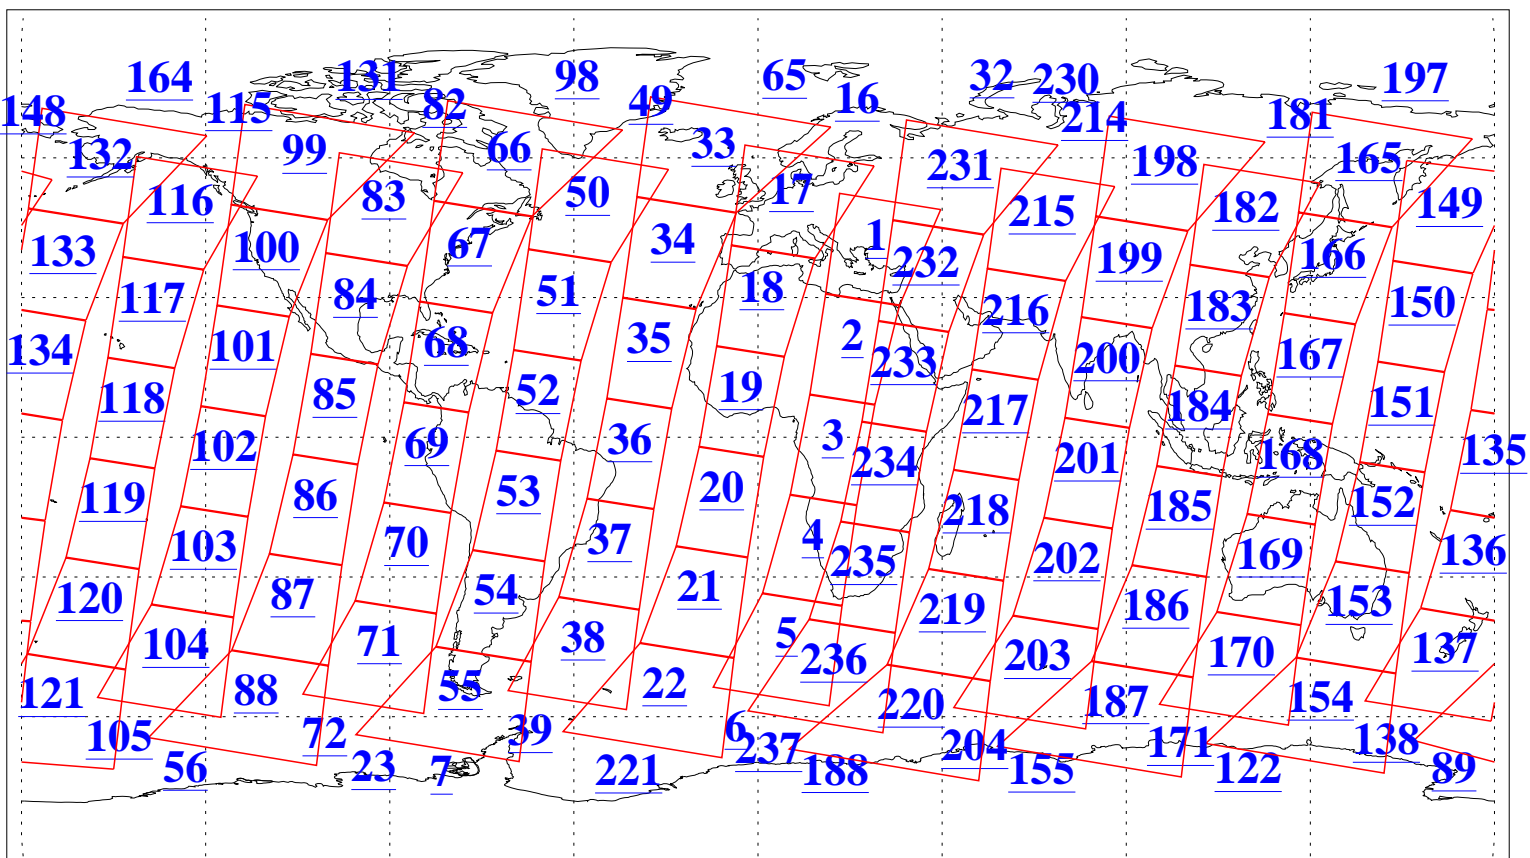

L1B Availability
AMSU Granules: 239
HSB Granules: 0
AIRS Granules: 240

22 Nov 2016
DoY 327
Aqua Day 5316
Granules: 1 to 120

Granules: 121 to 240

Legend: AMSU Available, HSB Available, AIRS Available

L1B Availability
AMSU Granules: 239
HSB Granules: 0
AIRS Granules: 240

22 Nov 2016
DoY 327
Aqua Day 5316

Ascending Granules

Descending Granules

Legend: AMSU Available, HSB Available, AIRS Available

L1B Availability
AMSU Granules: 239
HSB Granules: 0
AIRS Granules: 240

22 Nov 2016
DoY 327
Aqua Day 5316

Northern Hemisphere Granules

Southern Hemisphere Granules

Legend: AMSU Available, HSB Available, AIRS Available