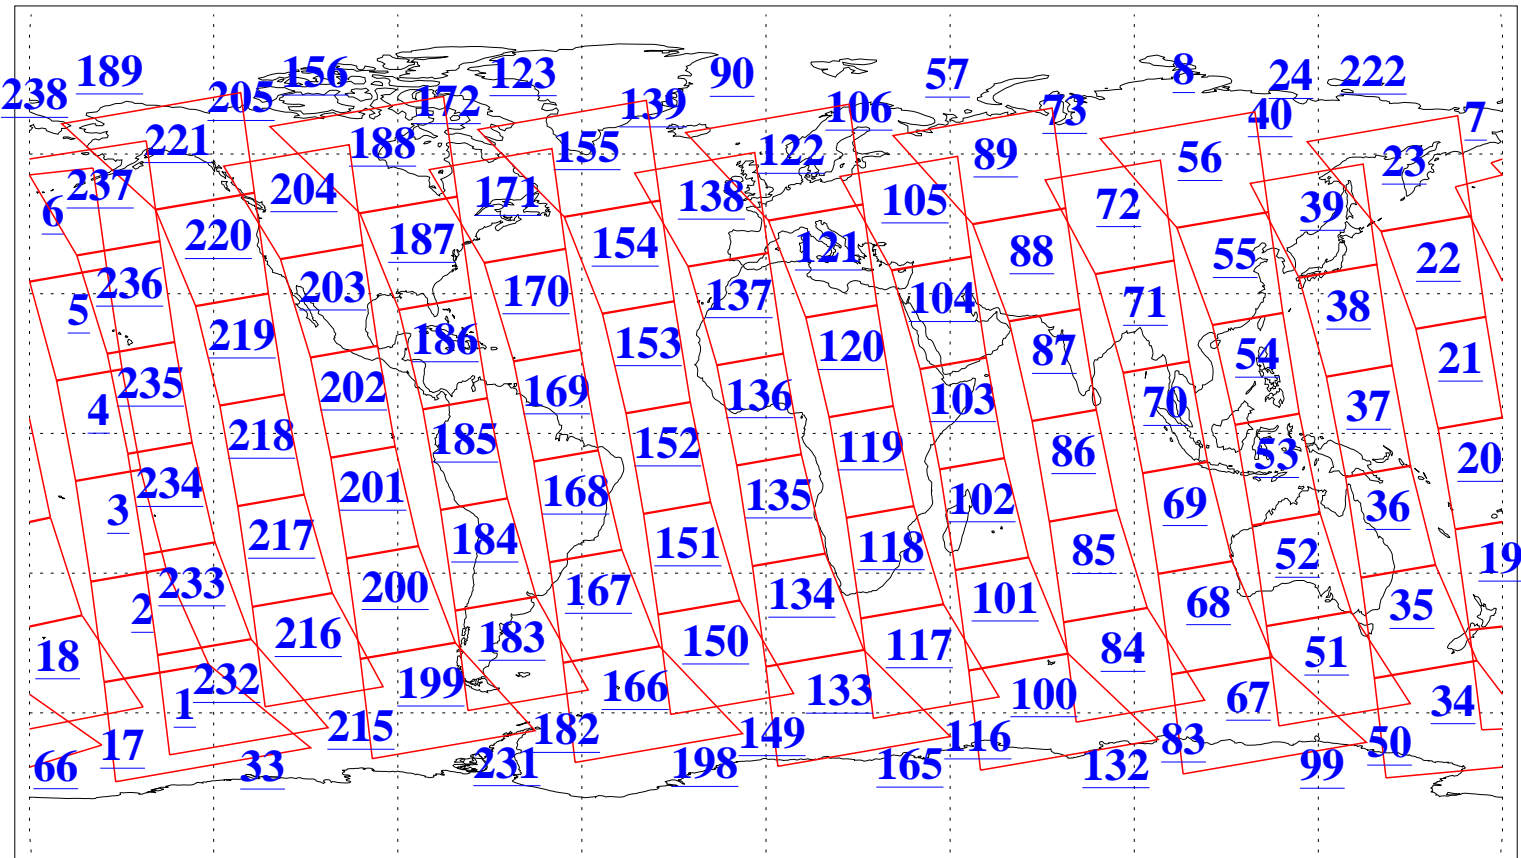

L1B Availability  
AMSU Granules: 240  
HSB Granules: 0  
AIRS Granules: 240

21 Nov 2016  
DoY 326  
Aqua Day 5315  
Granules: 1 to 120

Granules: 121 to 240

Legend: AMSU Available, HSB Available, AIRS Available

L1B Availability  
AMSU Granules: 240  
HSB Granules: 0  
AIRS Granules: 240

21 Nov 2016  
DoY 326  
Aqua Day 5315  
Ascending Granules

Descending Granules

Legend: AMSU Available, HSB Available, AIRS Available

L1B Availability  
 AMSU Granules: 240  
 HSB Granules: 0  
 AIRS Granules: 240

21 Nov 2016  
 DoY 326  
 Aqua Day 5315

Northern Hemisphere Granules

Southern Hemisphere Granules

Legend: AMSU Available, HSB Available, AIRS Available