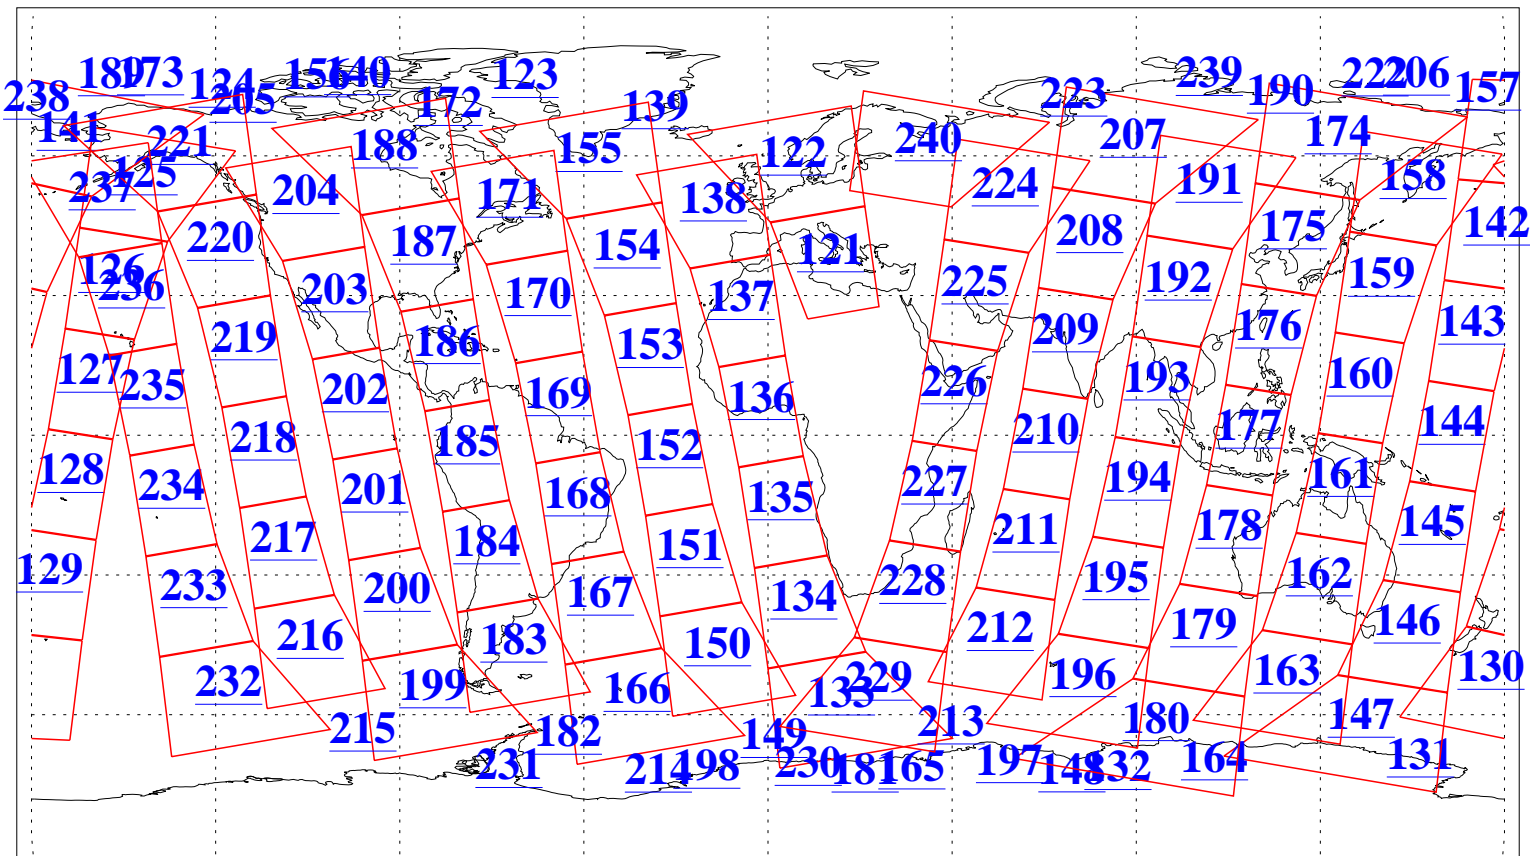

L1B Availability  
AMSU Granules: 240  
HSB Granules: 0  
AIRS Granules: 240

21 Nov 2016  
DoY 326  
Aqua Day 5315  
Granules: 1 to 120

Granules: 121 to 240

Legend: AMSU Available, HSB Available, AIRS Available

L1B Availability  
AMSU Granules: 240  
HSB Granules: 0  
AIRS Granules: 240

21 Nov 2016  
DoY 326  
Aqua Day 5315  
Ascending Granules

Descending Granules

Legend: AMSU Available, HSB Available, AIRS Available

L1B Availability  
 AMSU Granules: 240  
 HSB Granules: 0  
 AIRS Granules: 240

21 Nov 2016  
 DoY 326  
 Aqua Day 5315

Northern Hemisphere Granules

Southern Hemisphere Granules

Legend: AMSU Available, HSB Available, AIRS Available