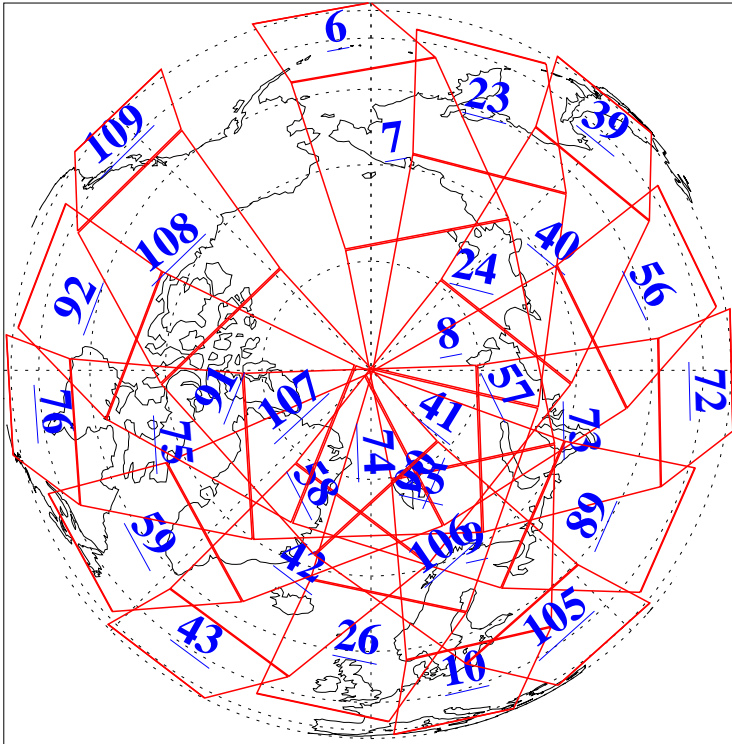

L1B Availability  
AMSU Granules: 240  
HSB Granules: 0  
AIRS Granules: 240

21 Nov 2016  
DoY 326  
Aqua Day 5315  
Granules: 1 to 120

Granules: 121 to 240

Legend: AMSU Available, HSB Available, AIRS Available

L1B Availability  
AMSU Granules: 240  
HSB Granules: 0  
AIRS Granules: 240

21 Nov 2016  
DoY 326  
Aqua Day 5315  
Ascending Granules

Descending Granules

Legend: AMSU Available, HSB Available, AIRS Available

L1B Availability  
 AMSU Granules: 240  
 HSB Granules: 0  
 AIRS Granules: 240

21 Nov 2016  
 DoY 326  
 Aqua Day 5315

Northern Hemisphere Granules

Southern Hemisphere Granules

Legend: AMSU Available, HSB Available, AIRS Available