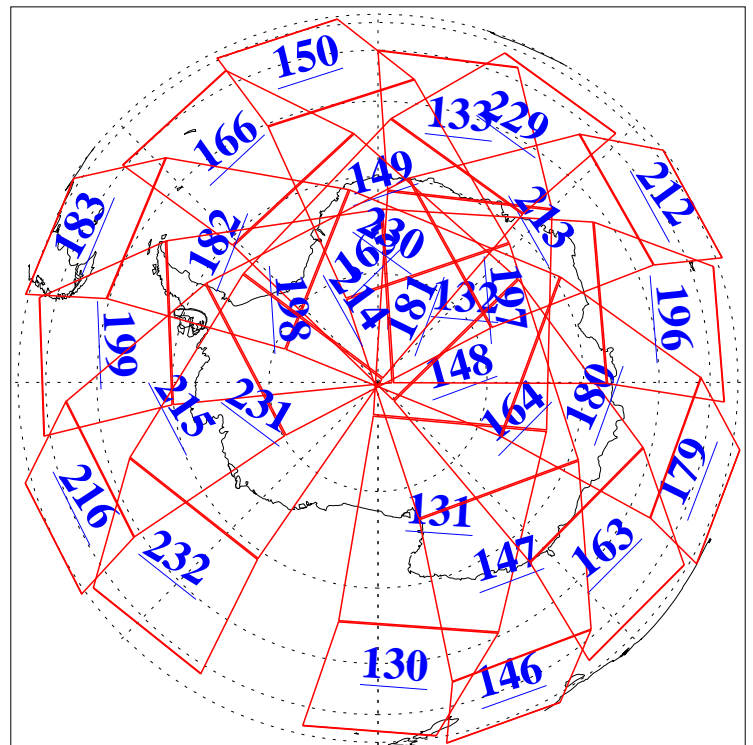

L1B Availability  
AMSU Granules: 240  
HSB Granules: 0  
AIRS Granules: 240

21 Nov 2016  
DoY 326  
Aqua Day 5315  
Ascending Granules

Descending Granules

Legend: AMSU Available, HSB Available, AIRS Available

L1B Availability  
 AMSU Granules: 240  
 HSB Granules: 0  
 AIRS Granules: 240

21 Nov 2016  
 DoY 326  
 Aqua Day 5315

Northern Hemisphere Granules

Southern Hemisphere Granules

Legend: AMSU Available, HSB Available, AIRS Available