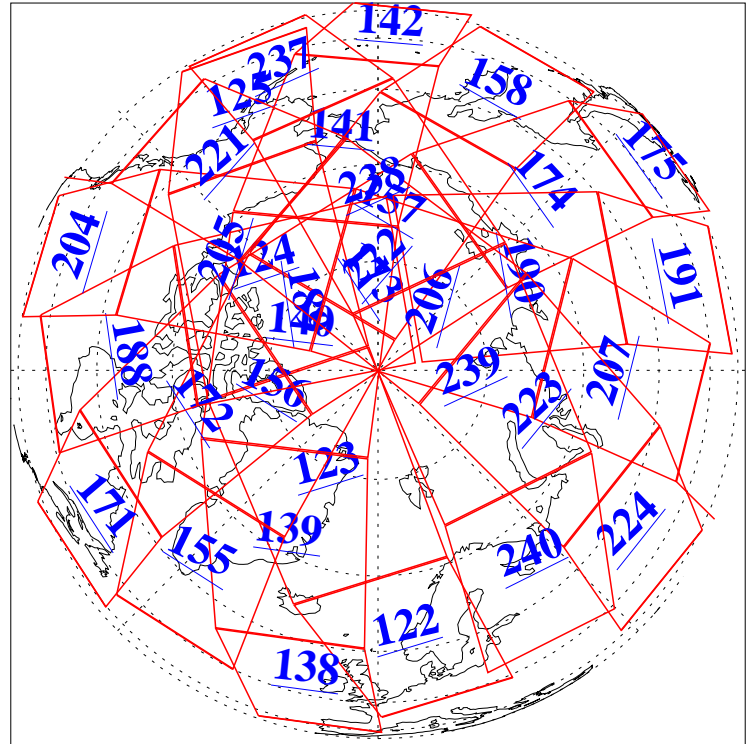

L1B Availability  
AMSU Granules: 240  
HSB Granules: 0  
AIRS Granules: 240

21 Nov 2016  
DoY 326  
Aqua Day 5315  
Granules: 1 to 120

Granules: 121 to 240

Legend: AMSU Available, HSB Available, AIRS Available

L1B Availability  
AMSU Granules: 240  
HSB Granules: 0  
AIRS Granules: 240

21 Nov 2016  
DoY 326  
Aqua Day 5315  
Ascending Granules

Descending Granules

Legend: AMSU Available, HSB Available, AIRS Available

L1B Availability  
 AMSU Granules: 240  
 HSB Granules: 0  
 AIRS Granules: 240

21 Nov 2016  
 DoY 326  
 Aqua Day 5315

Northern Hemisphere Granules

Southern Hemisphere Granules

Legend: AMSU Available, HSB Available, AIRS Available