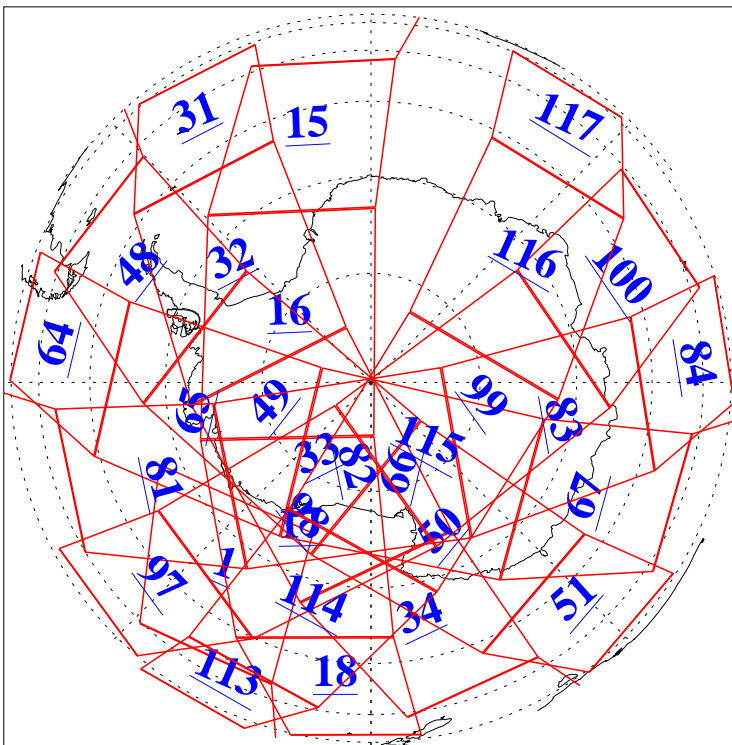

L1B Availability  
AMSU Granules: 240  
HSB Granules: 0  
AIRS Granules: 240

21 Nov 2016  
DoY 326  
Aqua Day 5315  
Granules: 1 to 120

Granules: 121 to 240

Legend: AMSU Available, HSB Available, AIRS Available

L1B Availability  
AMSU Granules: 240  
HSB Granules: 0  
AIRS Granules: 240

21 Nov 2016  
DoY 326  
Aqua Day 5315  
Ascending Granules

Descending Granules

Legend: AMSU Available, HSB Available, AIRS Available

L1B Availability  
 AMSU Granules: 240  
 HSB Granules: 0  
 AIRS Granules: 240

21 Nov 2016  
 DoY 326  
 Aqua Day 5315

Northern Hemisphere Granules

Southern Hemisphere Granules

Legend: AMSU Available, HSB Available, AIRS Available