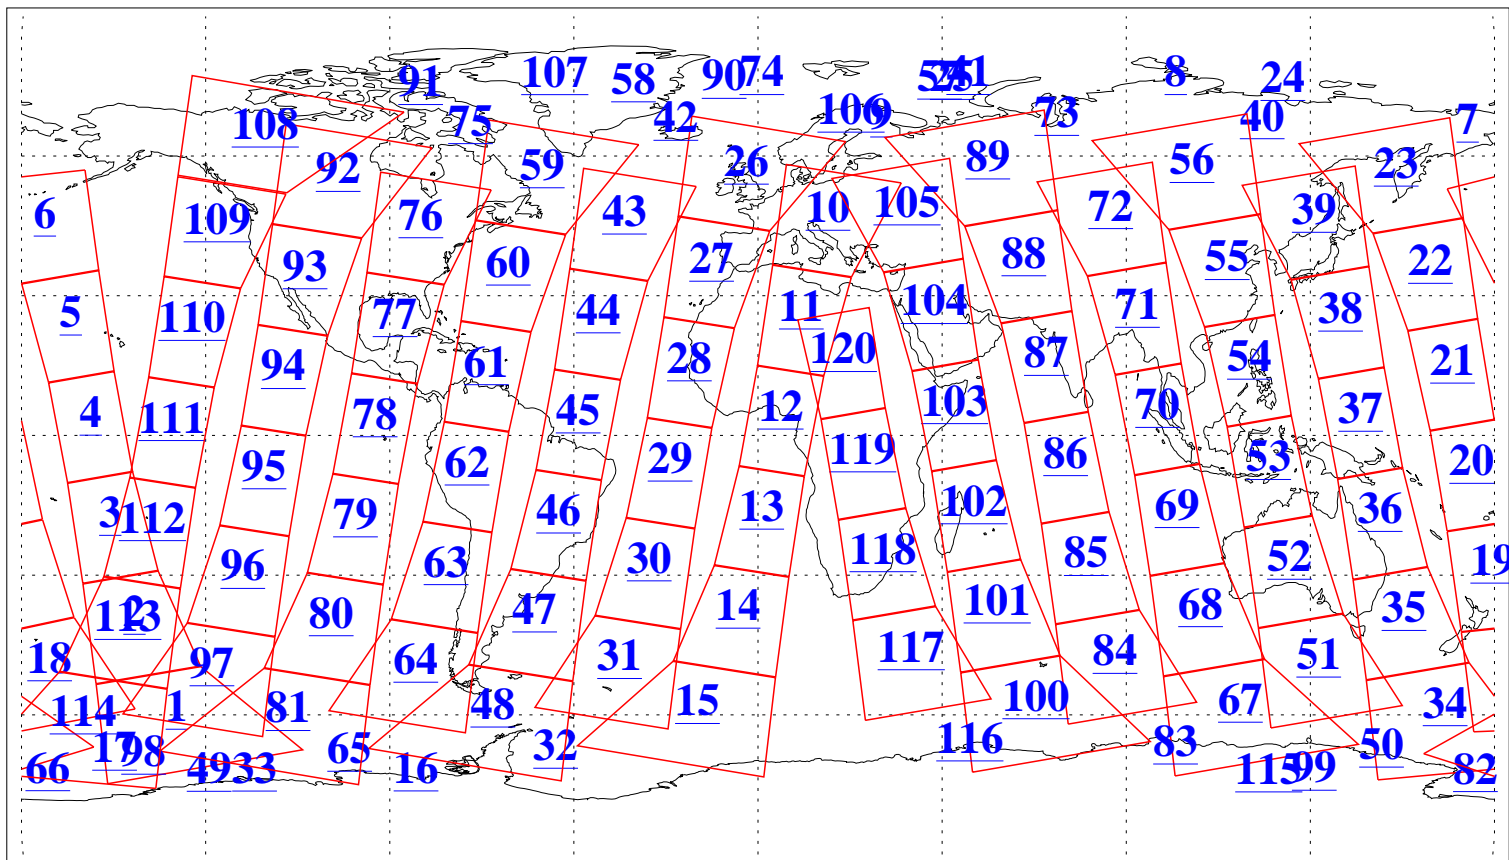

L1B Availability  
AMSU Granules: 240  
HSB Granules: 0  
AIRS Granules: 240

21 Nov 2016  
DoY 326  
Aqua Day 5315  
Granules: 1 to 120

Granules: 121 to 240

Legend: AMSU Available, HSB Available, AIRS Available

L1B Availability  
AMSU Granules: 240  
HSB Granules: 0  
AIRS Granules: 240

21 Nov 2016  
DoY 326  
Aqua Day 5315  
Ascending Granules

Descending Granules

Legend: AMSU Available, HSB Available, AIRS Available

L1B Availability  
 AMSU Granules: 240  
 HSB Granules: 0  
 AIRS Granules: 240

21 Nov 2016  
 DoY 326  
 Aqua Day 5315

Northern Hemisphere Granules

Southern Hemisphere Granules

Legend: AMSU Available, HSB Available, AIRS Available