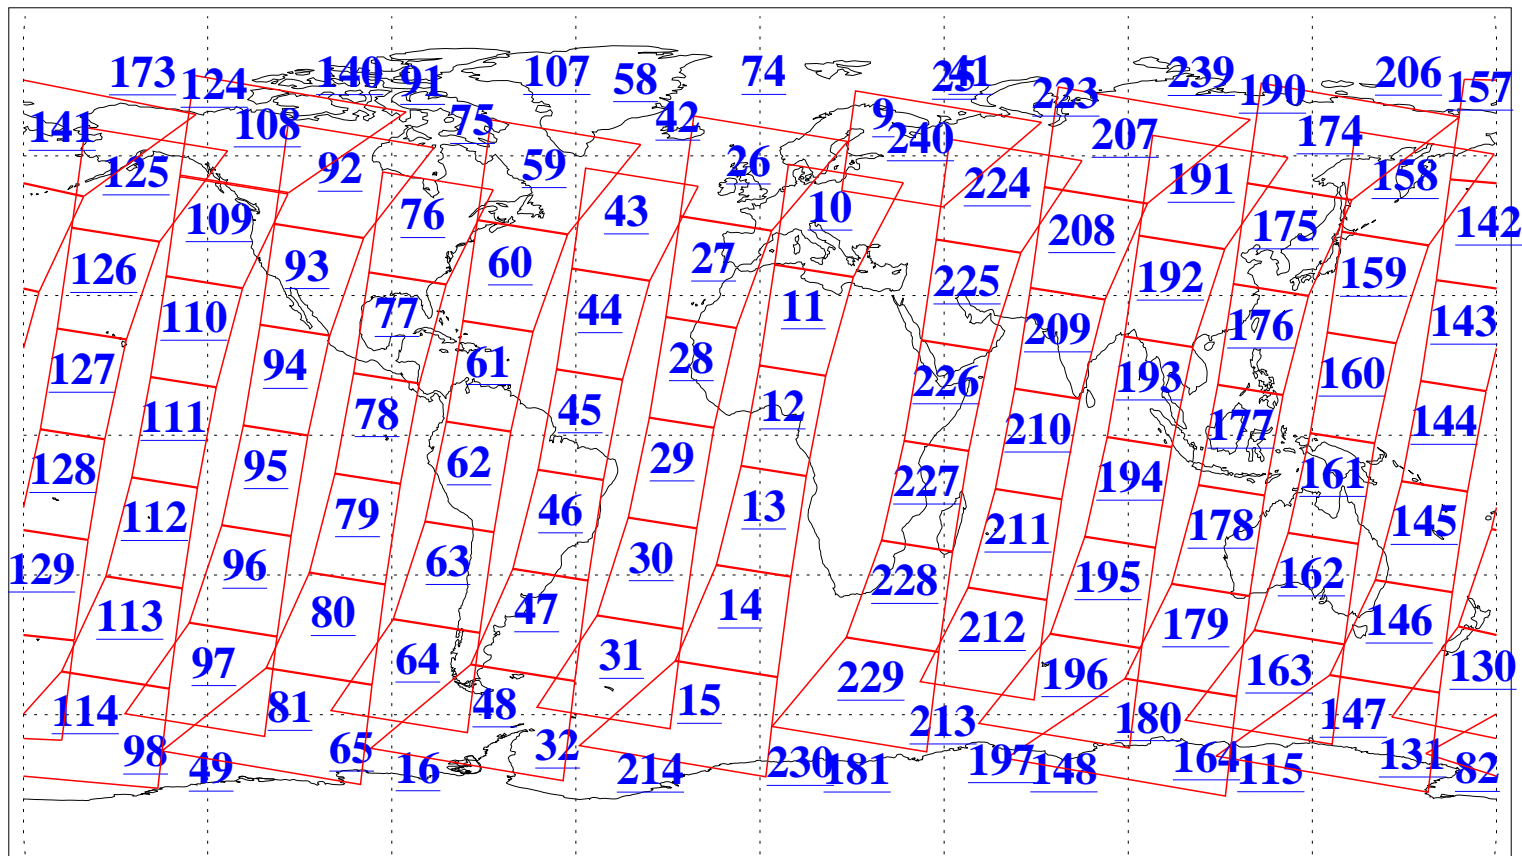

L1B Availability  
AMSU Granules: 240  
HSB Granules: 0  
AIRS Granules: 240

21 Nov 2016  
DoY 326  
Aqua Day 5315  
Granules: 1 to 120

Granules: 121 to 240

Legend: AMSU Available, HSB Available, AIRS Available

L1B Availability  
AMSU Granules: 240  
HSB Granules: 0  
AIRS Granules: 240

21 Nov 2016  
DoY 326  
Aqua Day 5315  
Ascending Granules

Descending Granules

Legend: AMSU Available, HSB Available, AIRS Available