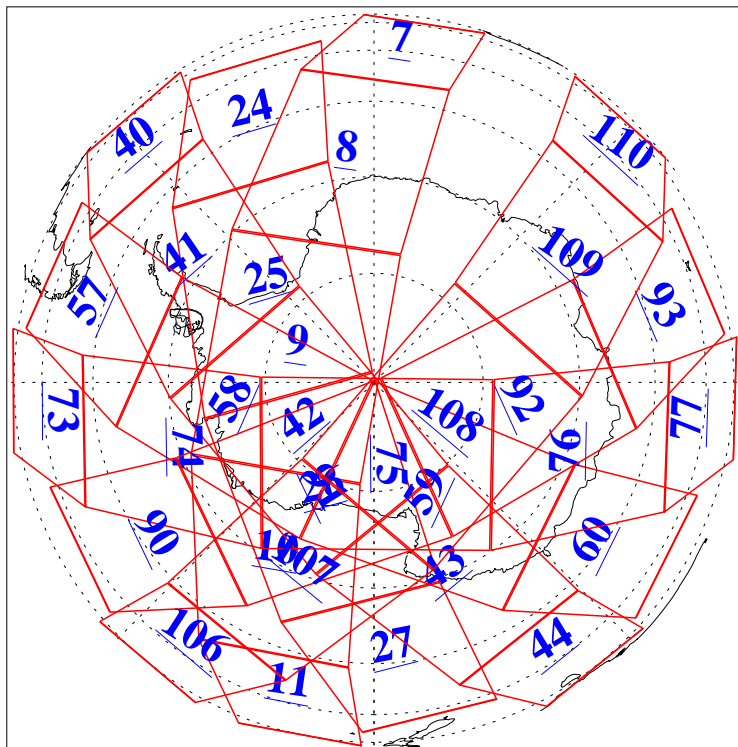

Legend: AMSU Available, HSB Available, AIRS Available