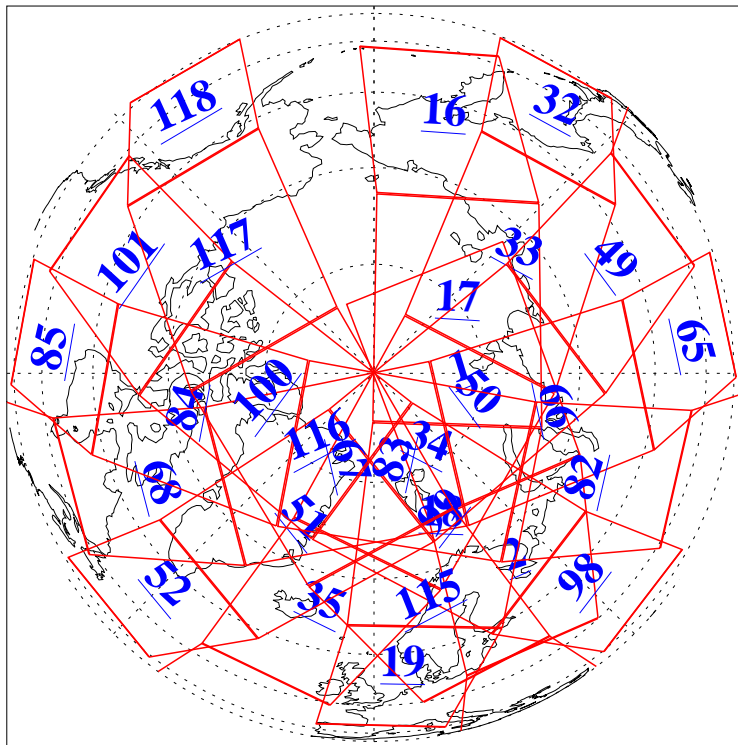

L1B Availability  
AMSU Granules: 240  
HSB Granules: 0  
AIRS Granules: 240

20 Nov 2016  
DoY 325  
Aqua Day 5314  
Granules: 1 to 120

Granules: 121 to 240

Legend: AMSU Available, HSB Available, AIRS Available

L1B Availability  
AMSU Granules: 240  
HSB Granules: 0  
AIRS Granules: 240

20 Nov 2016  
DoY 325  
Aqua Day 5314

Ascending Granules

Descending Granules

Legend: AMSU Available, HSB Available, AIRS Available

### Northern Hemisphere Granules