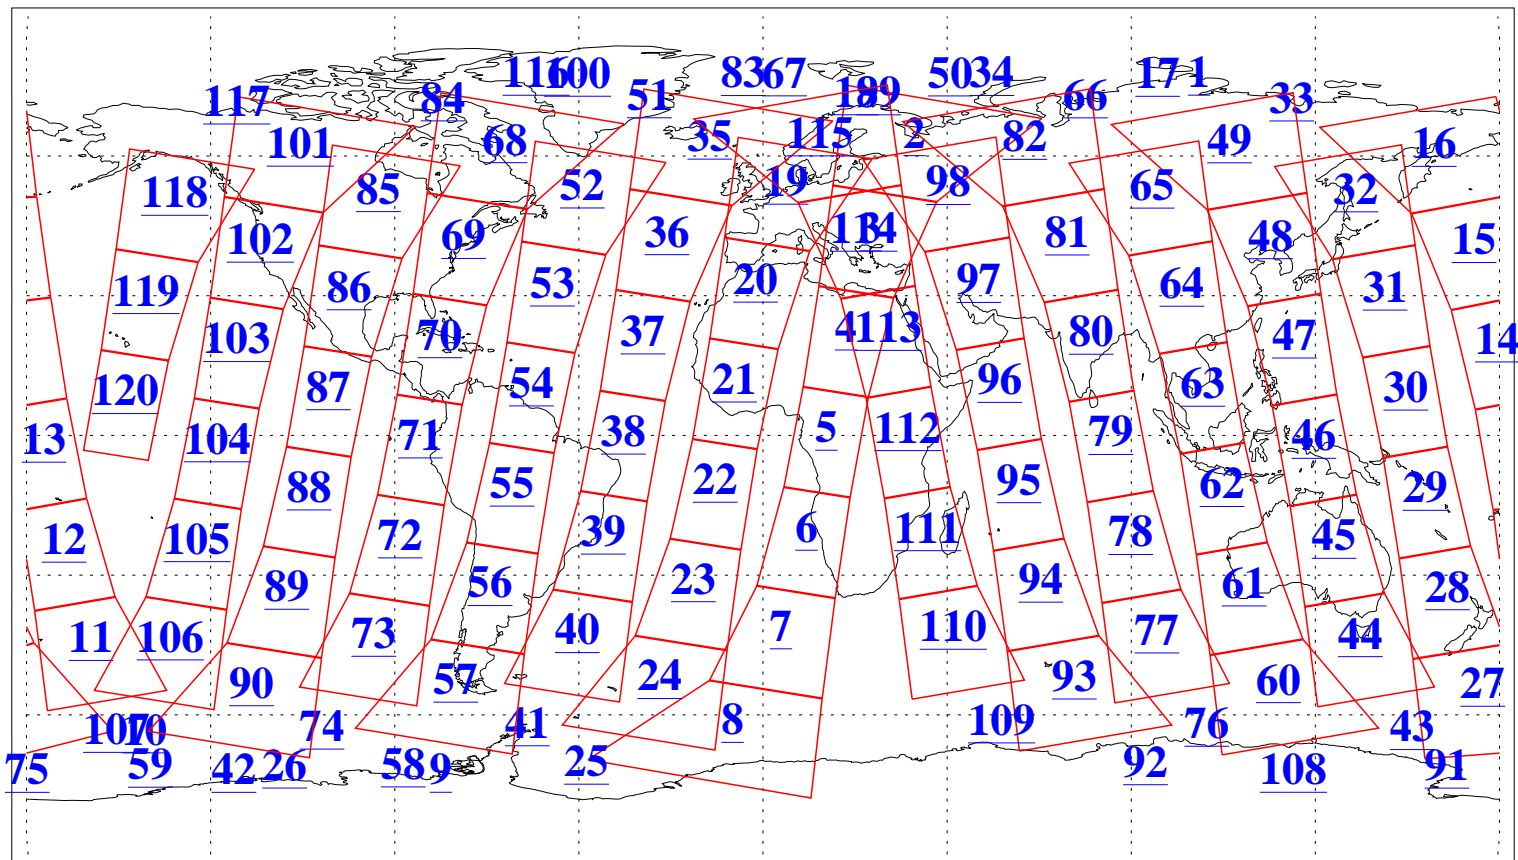

L1B Availability  
AMSU Granules: 240  
HSB Granules: 0  
AIRS Granules: 240

20 Nov 2016  
DoY 325  
Aqua Day 5314  
Granules: 1 to 120

Granules: 121 to 240

Legend: AMSU Available, HSB Available, AIRS Available

L1B Availability  
AMSU Granules: 240  
HSB Granules: 0  
AIRS Granules: 240

20 Nov 2016  
DoY 325  
Aqua Day 5314

Ascending Granules

Descending Granules

Legend: AMSU Available, HSB Available, AIRS Available