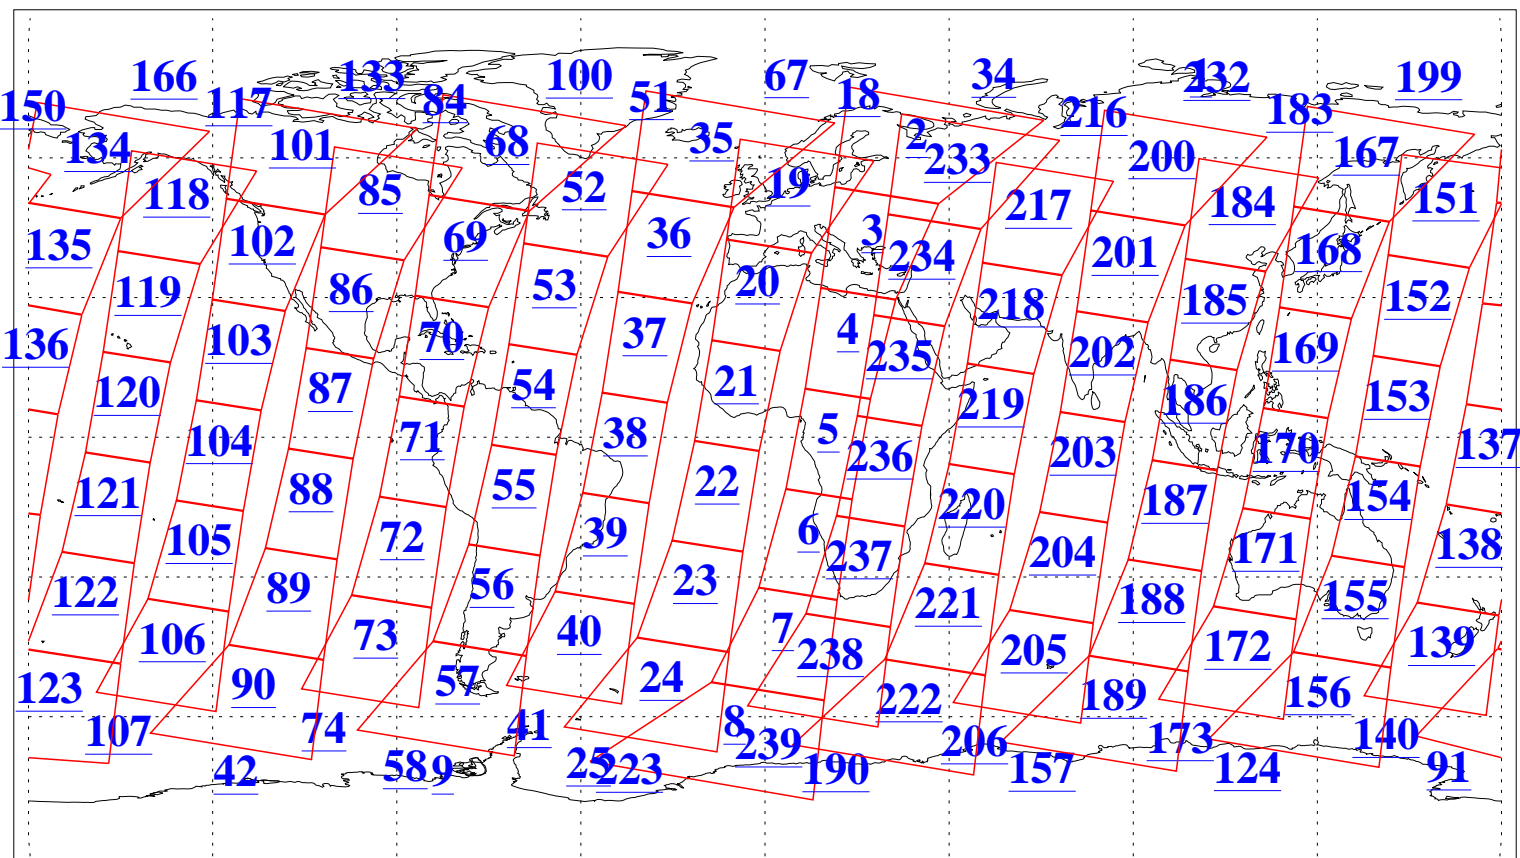

L1B Availability  
AMSU Granules: 240  
HSB Granules: 0  
AIRS Granules: 240

20 Nov 2016  
DoY 325  
Aqua Day 5314  
Granules: 1 to 120

Granules: 121 to 240

Legend: AMSU Available, HSB Available, AIRS Available

L1B Availability  
AMSU Granules: 240  
HSB Granules: 0  
AIRS Granules: 240

20 Nov 2016  
DoY 325  
Aqua Day 5314

Ascending Granules

Descending Granules

Legend: AMSU Available, HSB Available, AIRS Available