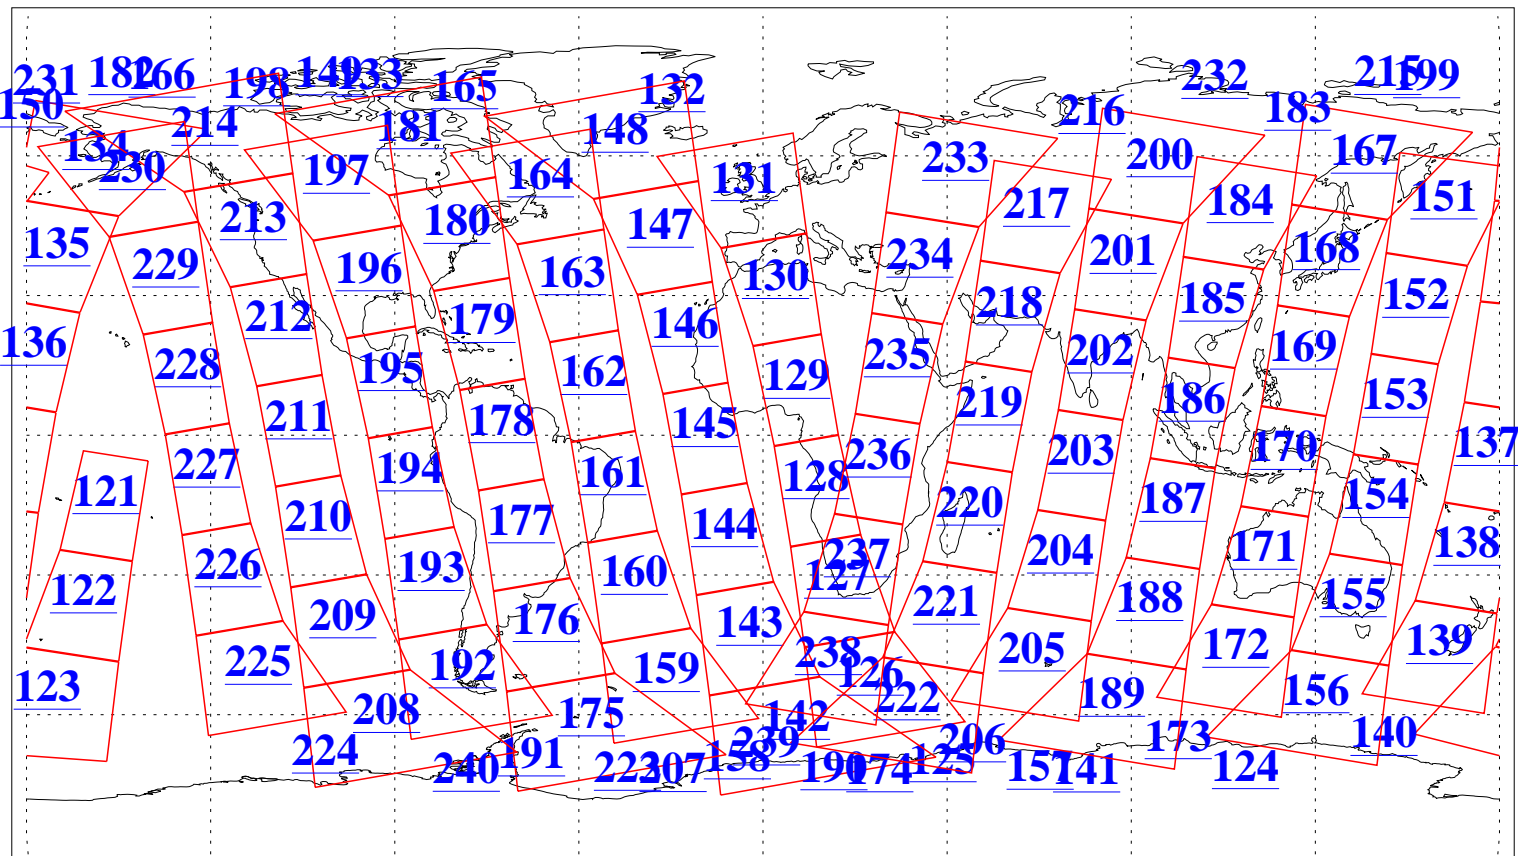

L1B Availability  
AMSU Granules: 240  
HSB Granules: 0  
AIRS Granules: 240

20 Nov 2016  
DoY 325  
Aqua Day 5314  
Granules: 1 to 120

Granules: 121 to 240

Legend: AMSU Available, HSB Available, AIRS Available

L1B Availability  
AMSU Granules: 240  
HSB Granules: 0  
AIRS Granules: 240

20 Nov 2016  
DoY 325  
Aqua Day 5314

Ascending Granules

Descending Granules

Legend: AMSU Available, HSB Available, AIRS Available