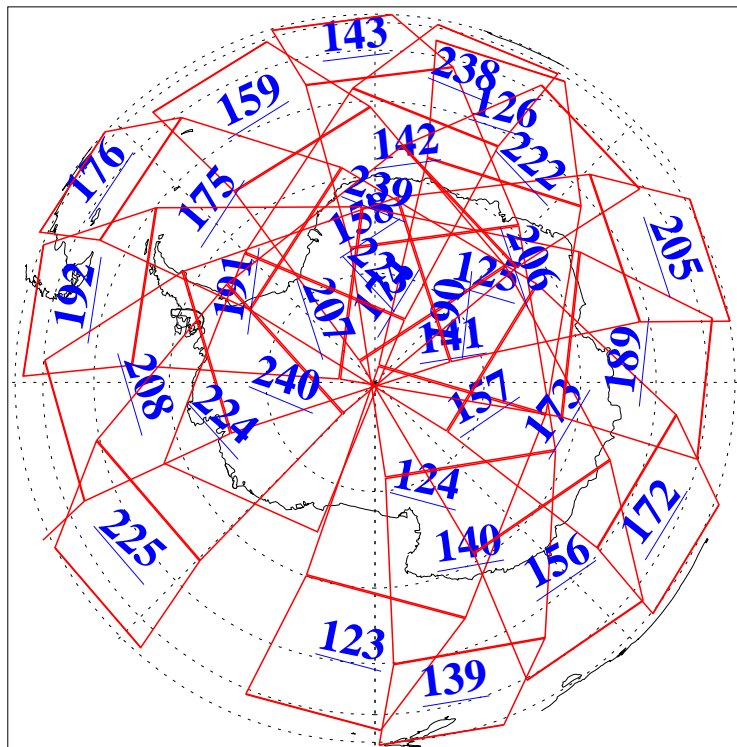

Legend: AMSU Available, HSB Available, AIRS Available