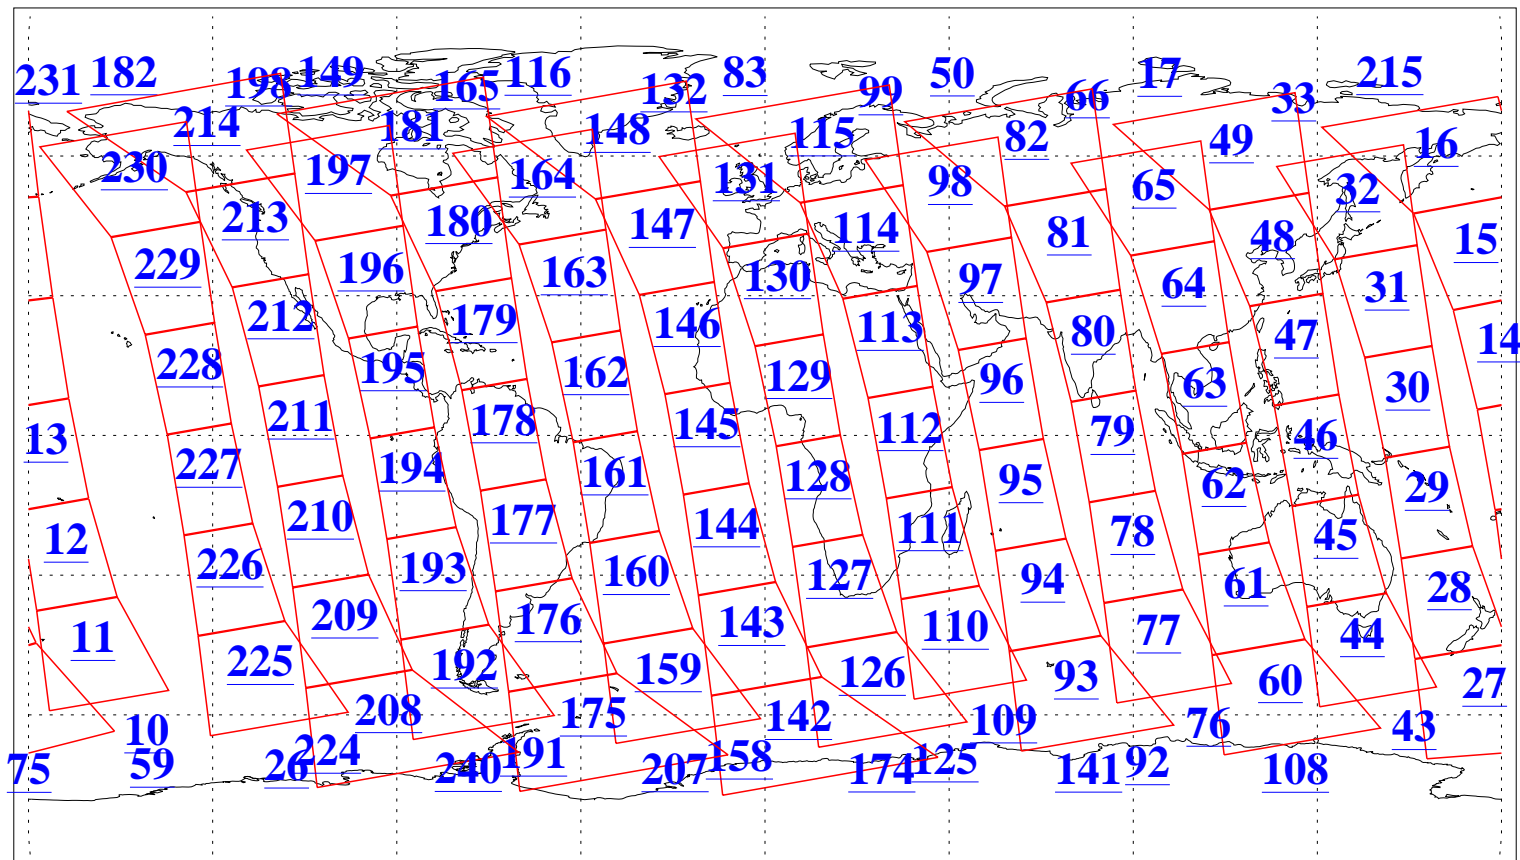

L1B Availability  
AMSU Granules: 240  
HSB Granules: 0  
AIRS Granules: 240

20 Nov 2016  
DoY 325  
Aqua Day 5314  
Granules: 1 to 120

Granules: 121 to 240

Legend: AMSU Available, HSB Available, AIRS Available

L1B Availability  
AMSU Granules: 240  
HSB Granules: 0  
AIRS Granules: 240

20 Nov 2016  
DoY 325  
Aqua Day 5314

Ascending Granules

Descending Granules

Legend: AMSU Available, HSB Available, AIRS Available