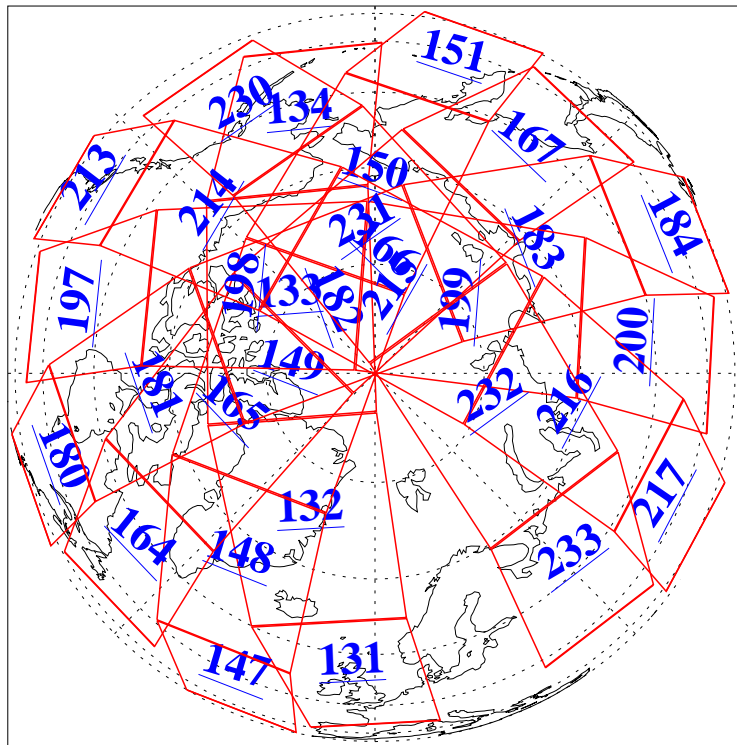

L1B Availability  
AMSU Granules: 240  
HSB Granules: 0  
AIRS Granules: 240

20 Nov 2016  
DoY 325  
Aqua Day 5314  
Granules: 1 to 120

Granules: 121 to 240

Legend: AMSU Available, HSB Available, AIRS Available

L1B Availability  
AMSU Granules: 240  
HSB Granules: 0  
AIRS Granules: 240

20 Nov 2016  
DoY 325  
Aqua Day 5314

Ascending Granules

Descending Granules

Legend: AMSU Available, HSB Available, AIRS Available

### Northern Hemisphere Granules