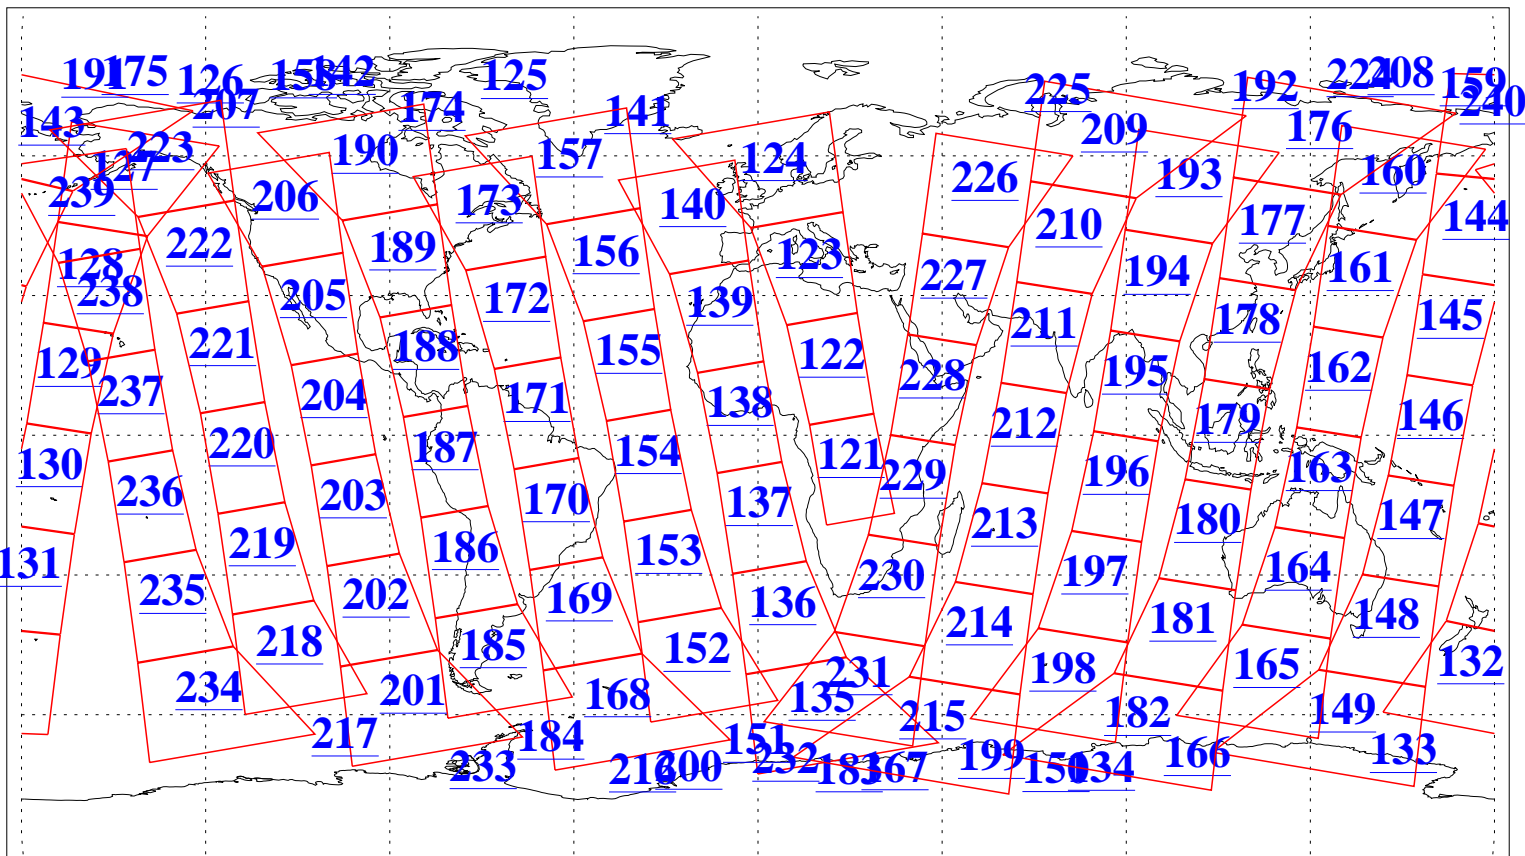

L1B Availability  
AMSU Granules: 240  
HSB Granules: 0  
AIRS Granules: 240

19 Nov 2016  
DoY 324  
Aqua Day 5313  
Granules: 1 to 120

Granules: 121 to 240

Legend: AMSU Available, HSB Available, AIRS Available

L1B Availability  
 AMSU Granules: 240  
 HSB Granules: 0  
 AIRS Granules: 240

19 Nov 2016  
 DoY 324  
 Aqua Day 5313  
 Ascending Granules

Descending Granules

Legend: AMSU Available, HSB Available, AIRS Available