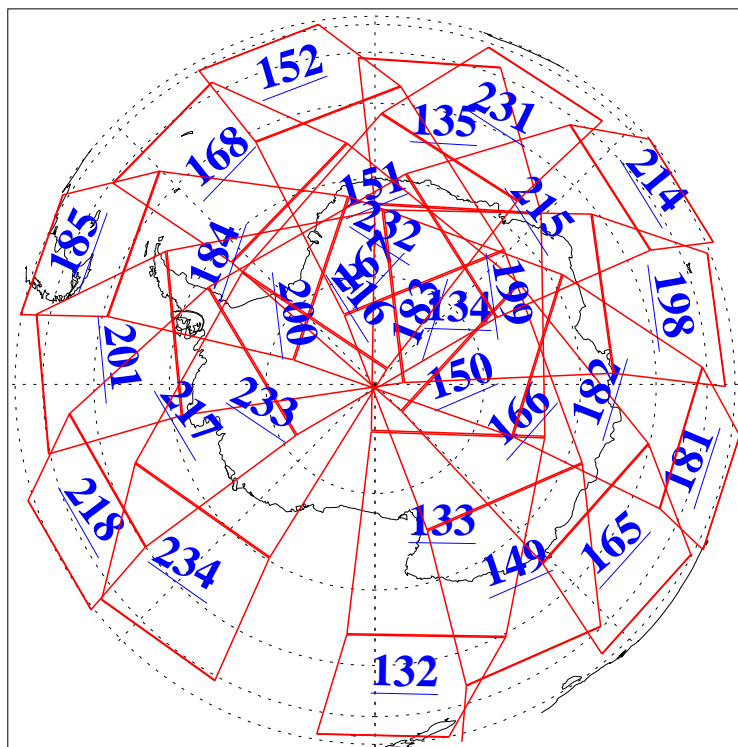

Legend: AMSU Available, HSB Available, AIRS Available