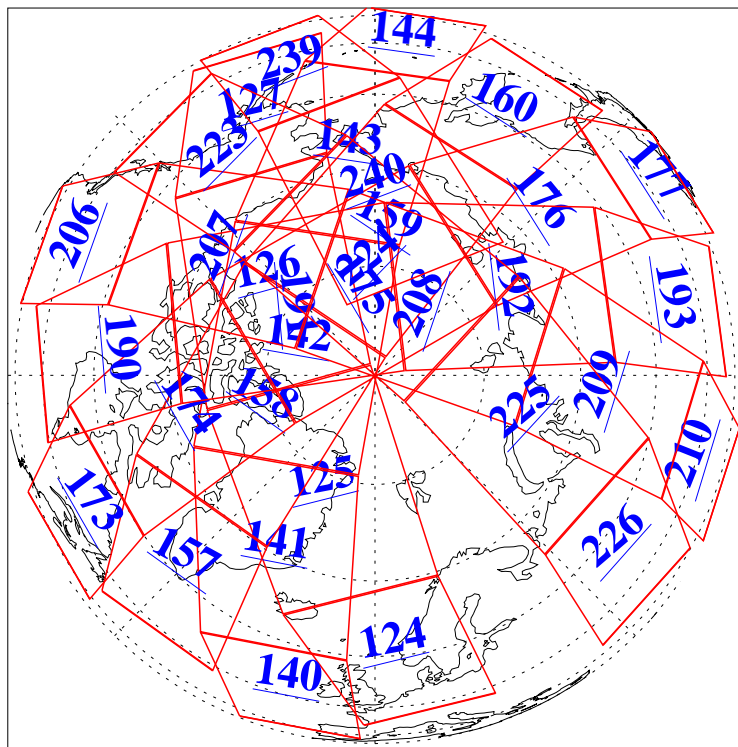

L1B Availability  
AMSU Granules: 240  
HSB Granules: 0  
AIRS Granules: 240

19 Nov 2016  
DoY 324  
Aqua Day 5313  
Granules: 1 to 120

Granules: 121 to 240

Legend: AMSU Available, HSB Available, AIRS Available

L1B Availability  
 AMSU Granules: 240  
 HSB Granules: 0  
 AIRS Granules: 240

19 Nov 2016  
 DoY 324  
 Aqua Day 5313  
 Ascending Granules

Descending Granules

Legend: AMSU Available, HSB Available, AIRS Available

### Northern Hemisphere Granules