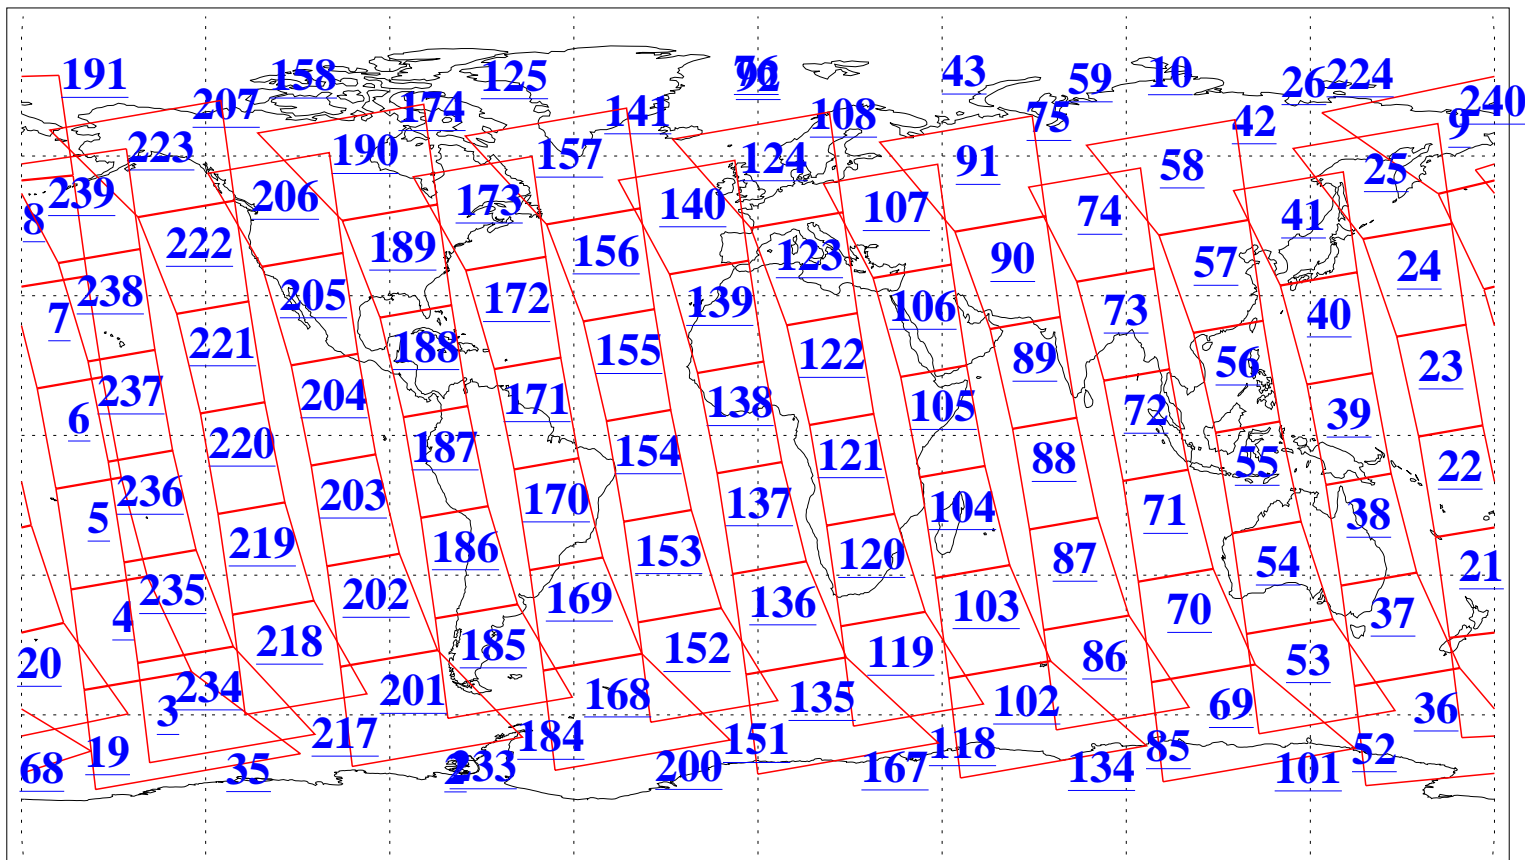

L1B Availability  
AMSU Granules: 240  
HSB Granules: 0  
AIRS Granules: 240

19 Nov 2016  
DoY 324  
Aqua Day 5313  
Granules: 1 to 120

Granules: 121 to 240

Legend: AMSU Available, HSB Available, AIRS Available

L1B Availability  
 AMSU Granules: 240  
 HSB Granules: 0  
 AIRS Granules: 240

19 Nov 2016  
 DoY 324  
 Aqua Day 5313  
 Ascending Granules

Descending Granules

Legend: AMSU Available, HSB Available, AIRS Available

### Northern Hemisphere Granules