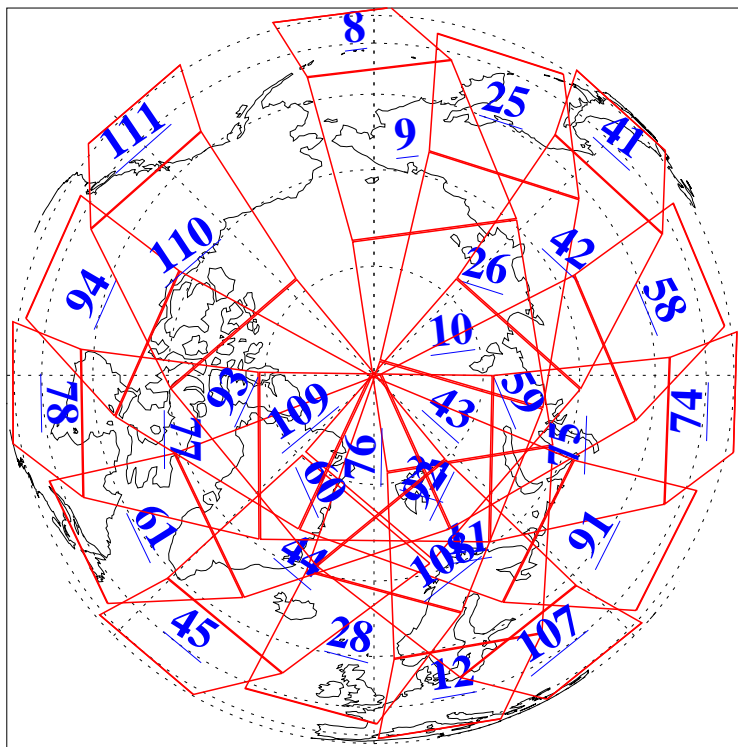

L1B Availability  
AMSU Granules: 240  
HSB Granules: 0  
AIRS Granules: 240

19 Nov 2016  
DoY 324  
Aqua Day 5313  
Granules: 1 to 120

Granules: 121 to 240

Legend: AMSU Available, HSB Available, AIRS Available

L1B Availability  
 AMSU Granules: 240  
 HSB Granules: 0  
 AIRS Granules: 240

19 Nov 2016  
 DoY 324  
 Aqua Day 5313  
 Ascending Granules

Descending Granules

Legend: AMSU Available, HSB Available, AIRS Available

### Northern Hemisphere Granules