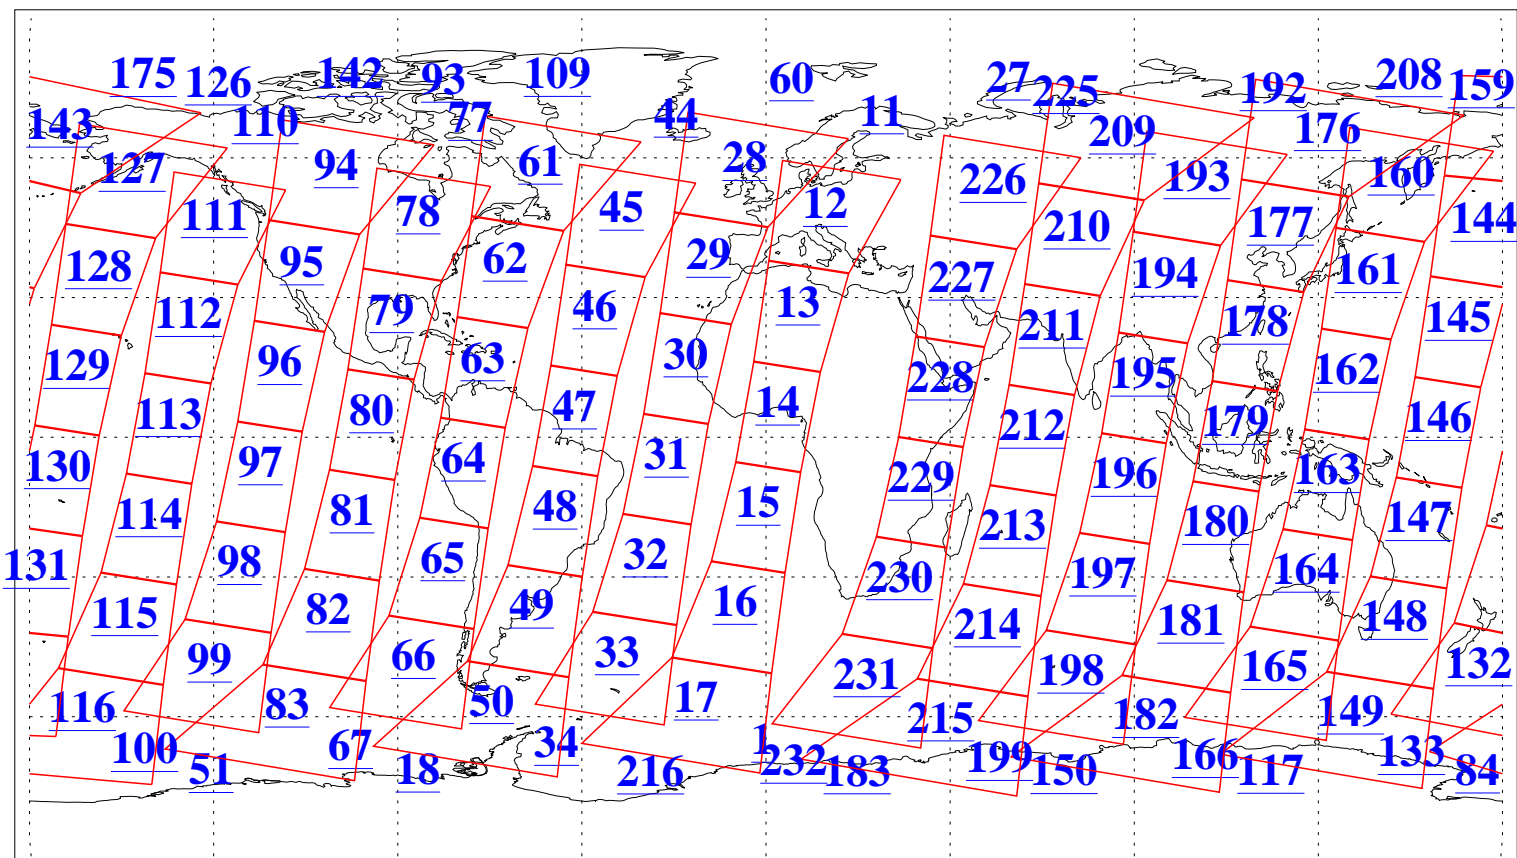

L1B Availability  
AMSU Granules: 240  
HSB Granules: 0  
AIRS Granules: 240

19 Nov 2016  
DoY 324  
Aqua Day 5313  
Granules: 1 to 120

Granules: 121 to 240

Legend: AMSU Available, HSB Available, AIRS Available

L1B Availability  
 AMSU Granules: 240  
 HSB Granules: 0  
 AIRS Granules: 240

19 Nov 2016  
 DoY 324  
 Aqua Day 5313  
 Ascending Granules

Descending Granules

Legend: AMSU Available, HSB Available, AIRS Available