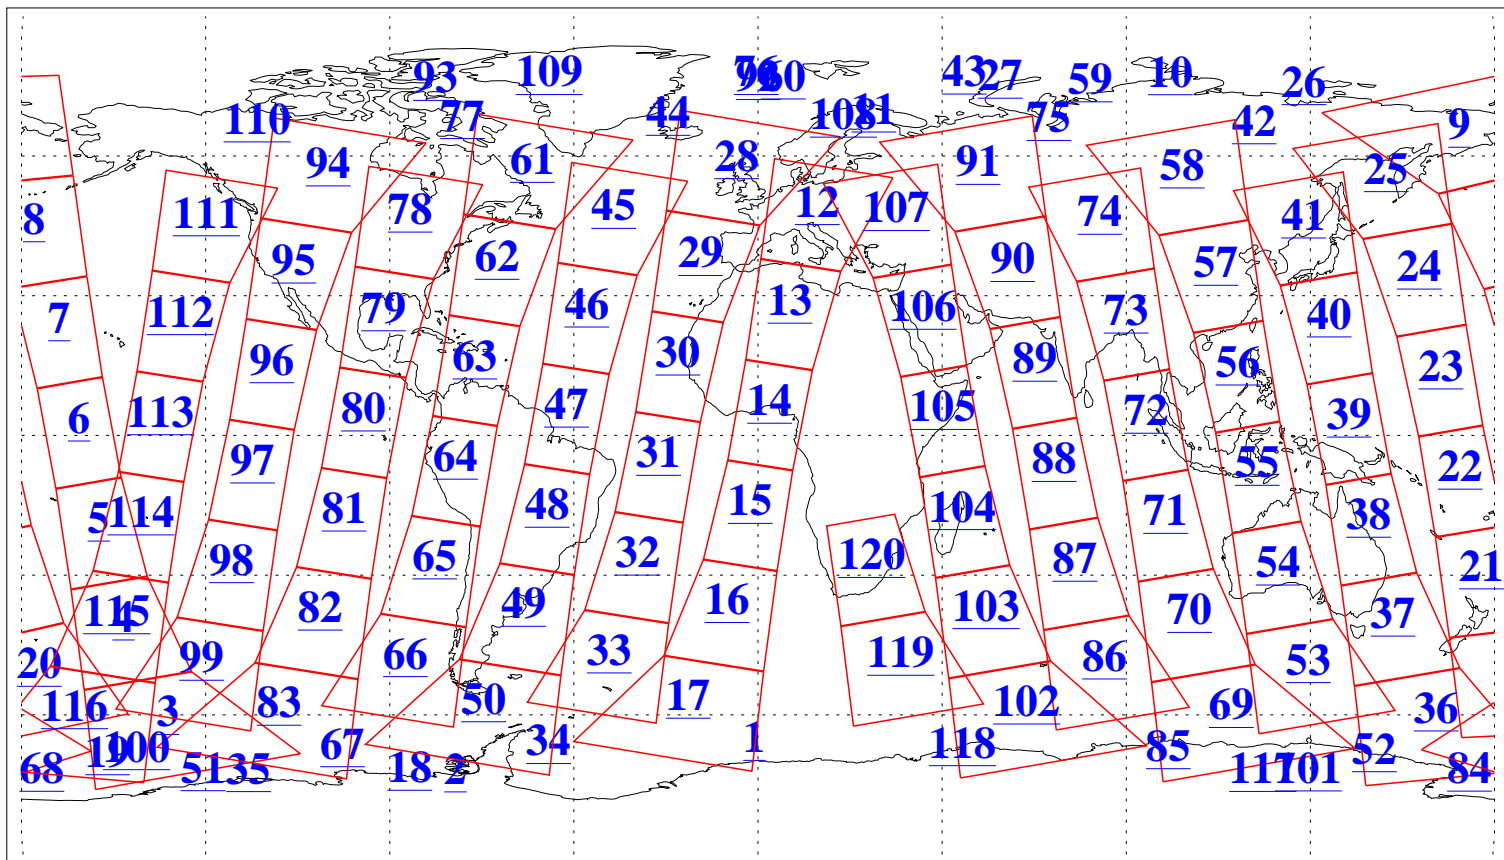

L1B Availability  
AMSU Granules: 240  
HSB Granules: 0  
AIRS Granules: 240

19 Nov 2016  
DoY 324  
Aqua Day 5313  
Granules: 1 to 120

Granules: 121 to 240

Legend: AMSU Available, HSB Available, AIRS Available

L1B Availability  
 AMSU Granules: 240  
 HSB Granules: 0  
 AIRS Granules: 240

19 Nov 2016  
 DoY 324  
 Aqua Day 5313  
 Ascending Granules

Descending Granules

Legend: AMSU Available, HSB Available, AIRS Available

### Northern Hemisphere Granules