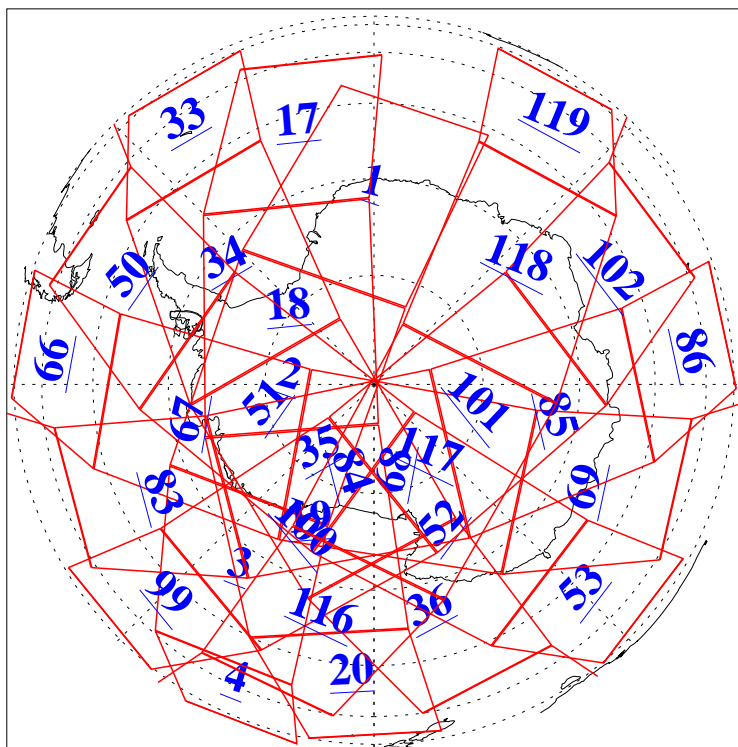

Legend: AMSU Available, HSB Available, AIRS Available