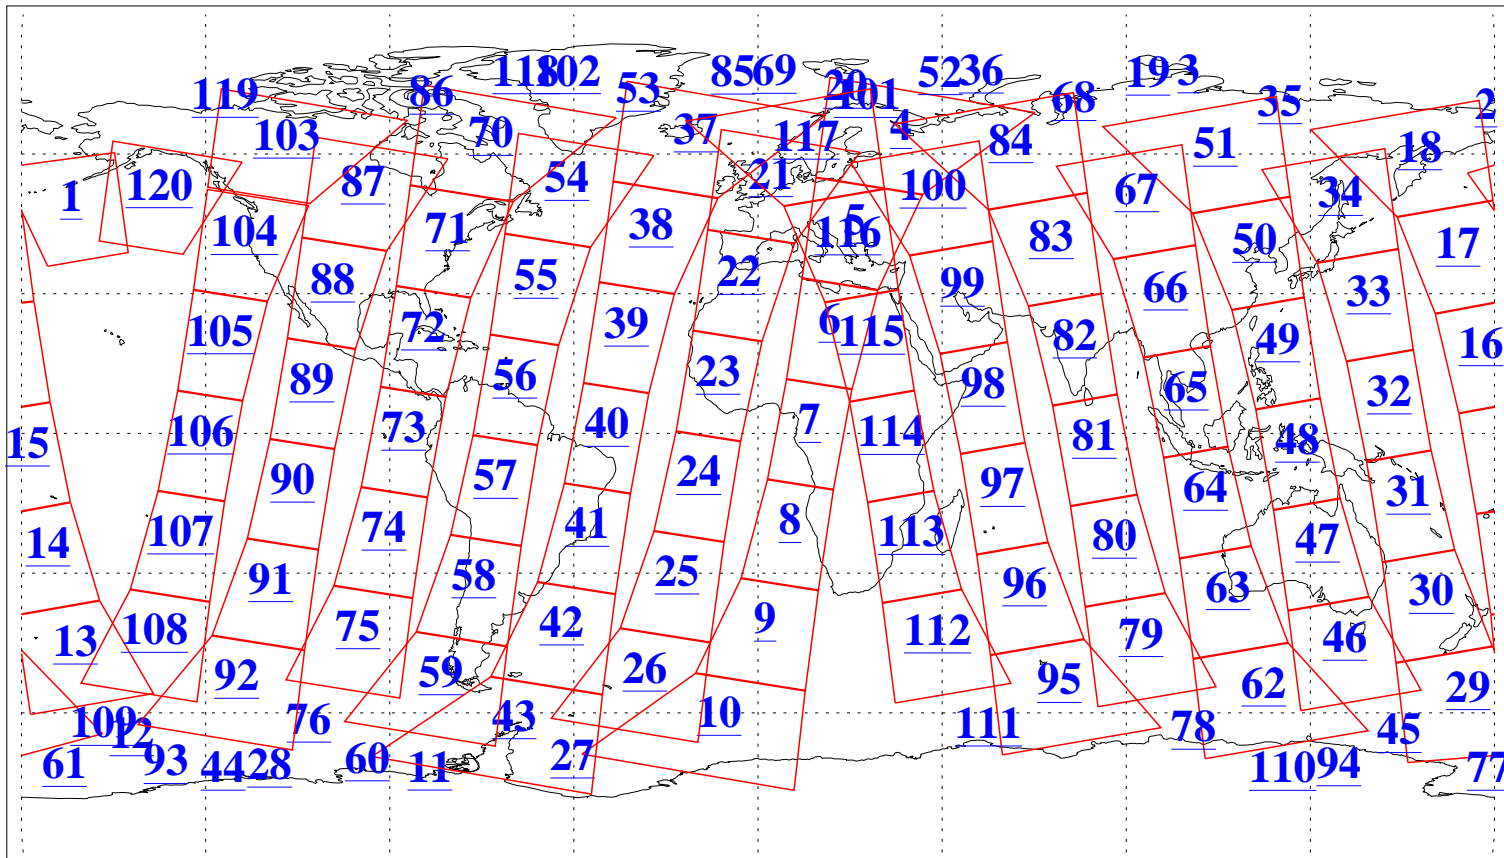

L1B Availability  
AMSU Granules: 240  
HSB Granules: 0  
AIRS Granules: 240

18 Nov 2016  
DoY 323  
Aqua Day 5312  
Granules: 1 to 120

Granules: 121 to 240

Legend: AMSU Available, HSB Available, AIRS Available

L1B Availability  
AMSU Granules: 240  
HSB Granules: 0  
AIRS Granules: 240

18 Nov 2016  
DoY 323  
Aqua Day 5312  
Ascending Granules

Descending Granules

Legend: AMSU Available, HSB Available, AIRS Available

L1B Availability  
 AMSU Granules: 240  
 HSB Granules: 0  
 AIRS Granules: 240

18 Nov 2016  
 DoY 323  
 Aqua Day 5312

Northern Hemisphere Granules

Southern Hemisphere Granules

Legend: AMSU Available, HSB Available, AIRS Available