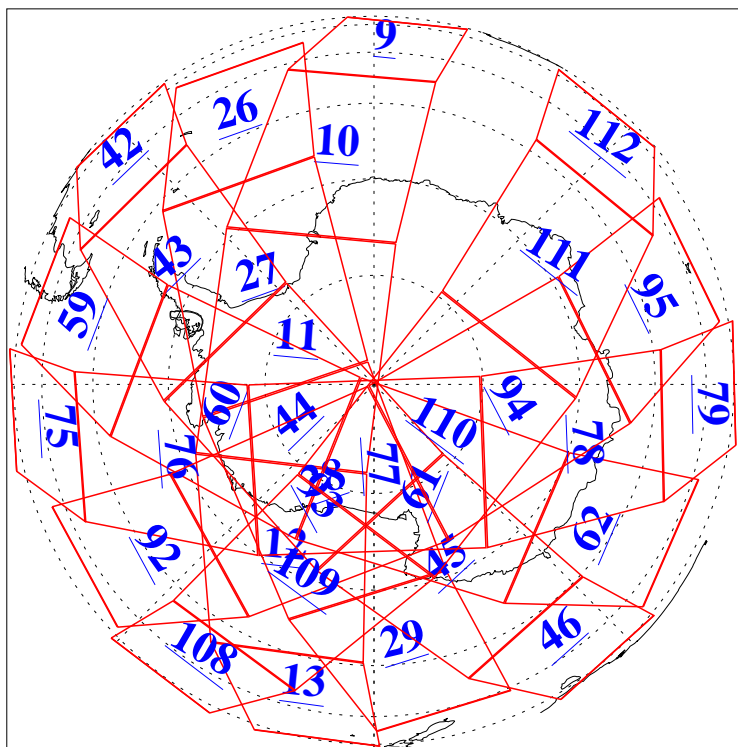

L1B Availability  
AMSU Granules: 240  
HSB Granules: 0  
AIRS Granules: 240

18 Nov 2016  
DoY 323  
Aqua Day 5312  
Granules: 1 to 120

Granules: 121 to 240

Legend: AMSU Available, HSB Available, AIRS Available

L1B Availability  
AMSU Granules: 240  
HSB Granules: 0  
AIRS Granules: 240

18 Nov 2016  
DoY 323  
Aqua Day 5312  
Ascending Granules

Descending Granules

Legend: AMSU Available, HSB Available, AIRS Available

L1B Availability  
 AMSU Granules: 240  
 HSB Granules: 0  
 AIRS Granules: 240

18 Nov 2016  
 DoY 323  
 Aqua Day 5312

Northern Hemisphere Granules

Southern Hemisphere Granules

Legend: AMSU Available, HSB Available, AIRS Available