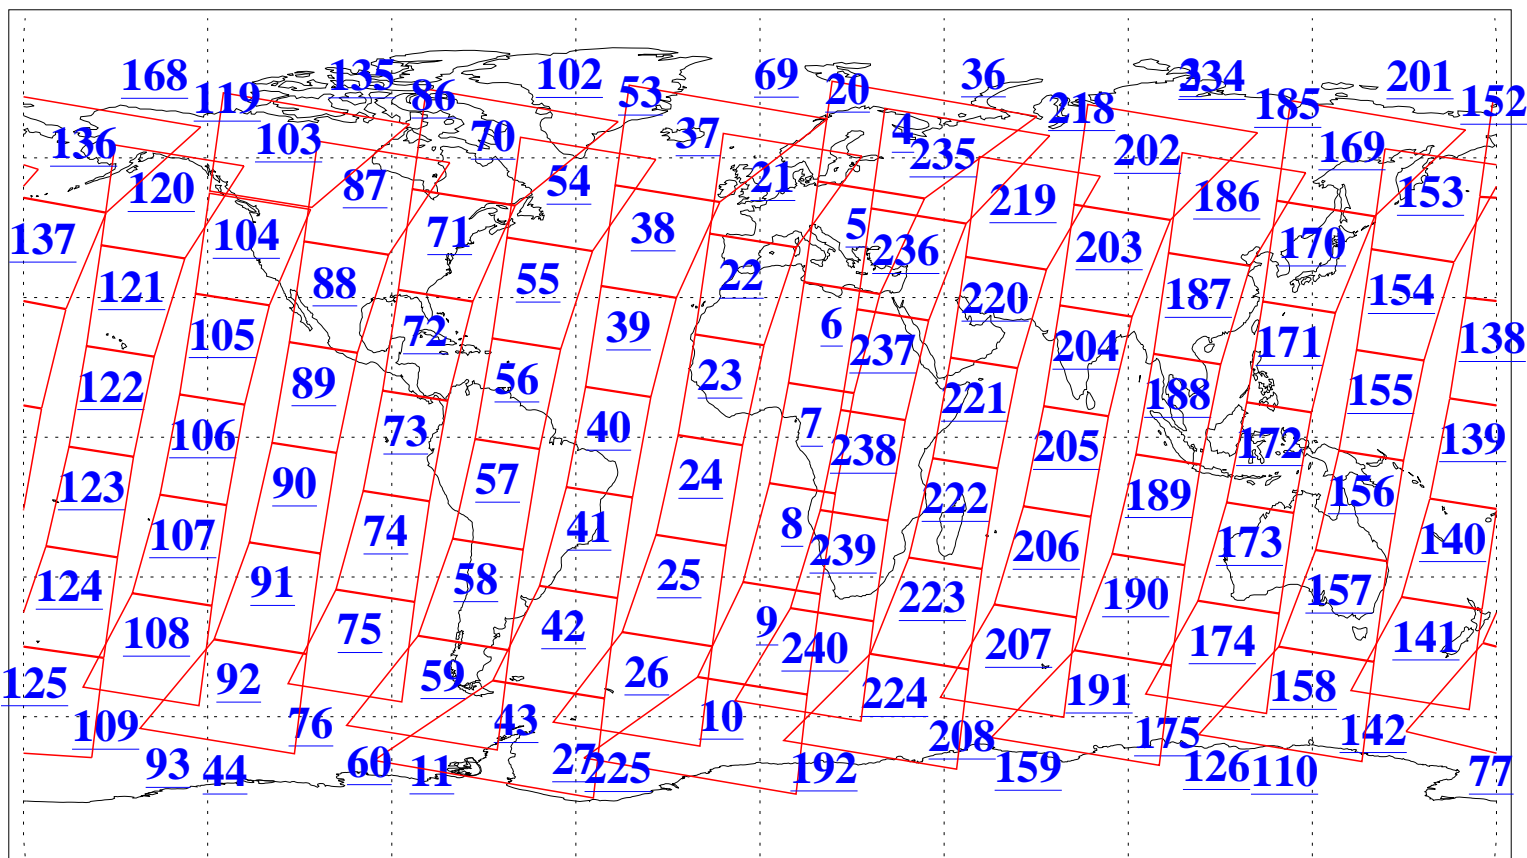

L1B Availability  
AMSU Granules: 240  
HSB Granules: 0  
AIRS Granules: 240

18 Nov 2016  
DoY 323  
Aqua Day 5312  
Granules: 1 to 120

Granules: 121 to 240

Legend: AMSU Available, HSB Available, AIRS Available

L1B Availability  
AMSU Granules: 240  
HSB Granules: 0  
AIRS Granules: 240

18 Nov 2016  
DoY 323  
Aqua Day 5312  
Ascending Granules

Descending Granules

Legend: AMSU Available, HSB Available, AIRS Available