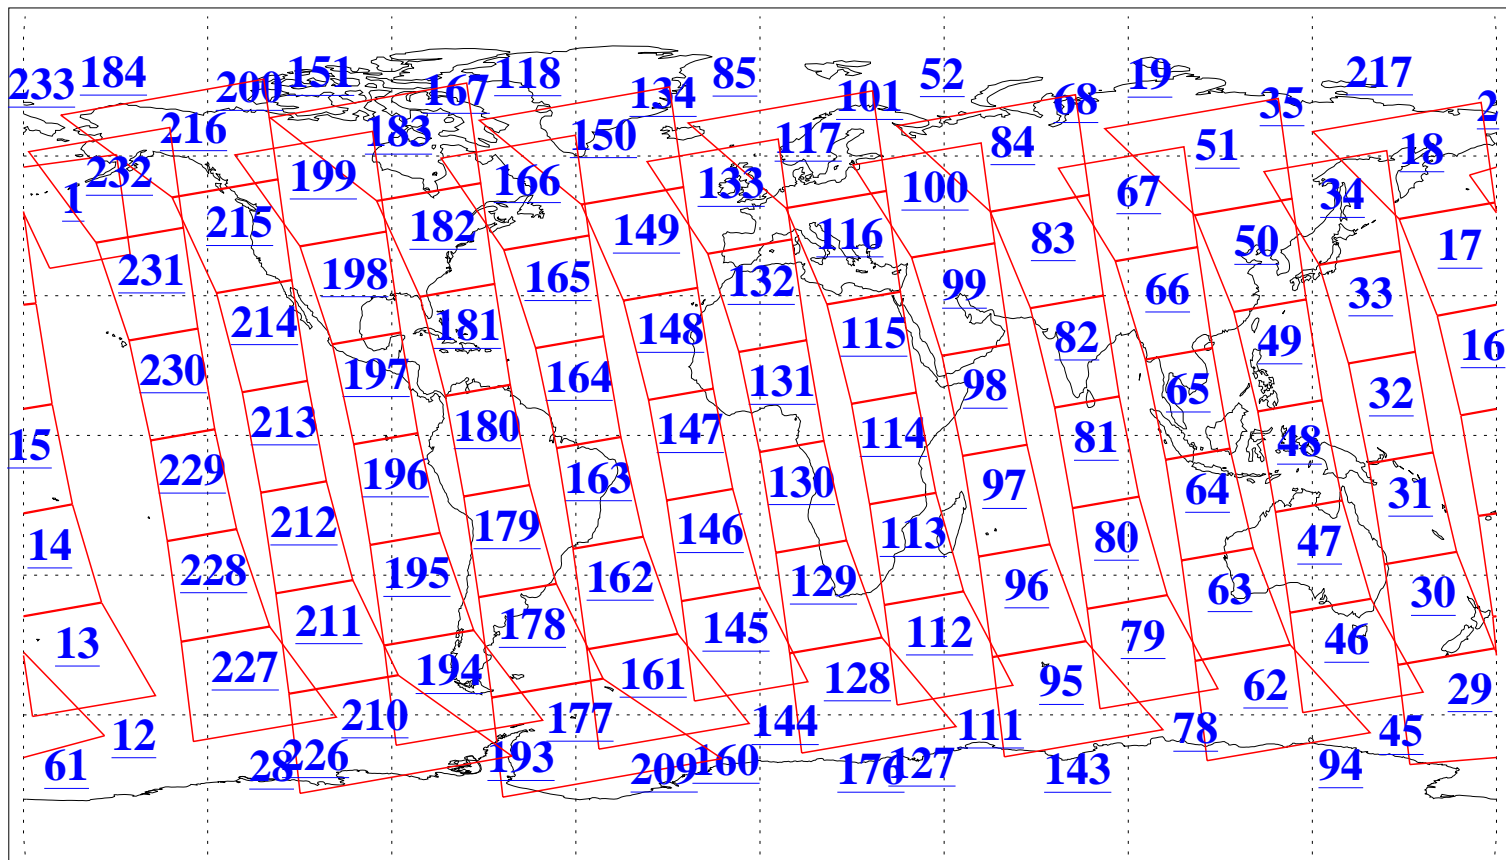

L1B Availability  
AMSU Granules: 240  
HSB Granules: 0  
AIRS Granules: 240

18 Nov 2016  
DoY 323  
Aqua Day 5312  
Granules: 1 to 120

Granules: 121 to 240

Legend: AMSU Available, HSB Available, AIRS Available

L1B Availability  
AMSU Granules: 240  
HSB Granules: 0  
AIRS Granules: 240

18 Nov 2016  
DoY 323  
Aqua Day 5312  
Ascending Granules

Descending Granules

Legend: AMSU Available, HSB Available, AIRS Available

L1B Availability  
 AMSU Granules: 240  
 HSB Granules: 0  
 AIRS Granules: 240

18 Nov 2016  
 DoY 323  
 Aqua Day 5312

Northern Hemisphere Granules

Southern Hemisphere Granules

Legend: AMSU Available, HSB Available, AIRS Available