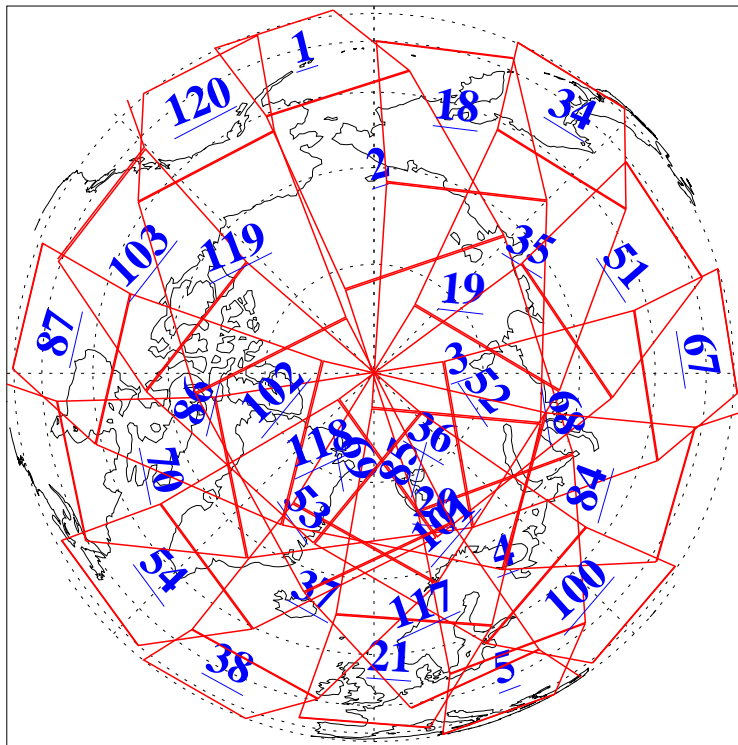

L1B Availability  
AMSU Granules: 240  
HSB Granules: 0  
AIRS Granules: 240

18 Nov 2016  
DoY 323  
Aqua Day 5312  
Granules: 1 to 120

Granules: 121 to 240

Legend: AMSU Available, HSB Available, AIRS Available

L1B Availability  
AMSU Granules: 240  
HSB Granules: 0  
AIRS Granules: 240

18 Nov 2016  
DoY 323  
Aqua Day 5312  
Ascending Granules

Descending Granules

Legend: AMSU Available, HSB Available, AIRS Available

L1B Availability  
 AMSU Granules: 240  
 HSB Granules: 0  
 AIRS Granules: 240

18 Nov 2016  
 DoY 323  
 Aqua Day 5312

Northern Hemisphere Granules

Southern Hemisphere Granules

Legend: AMSU Available, HSB Available, AIRS Available