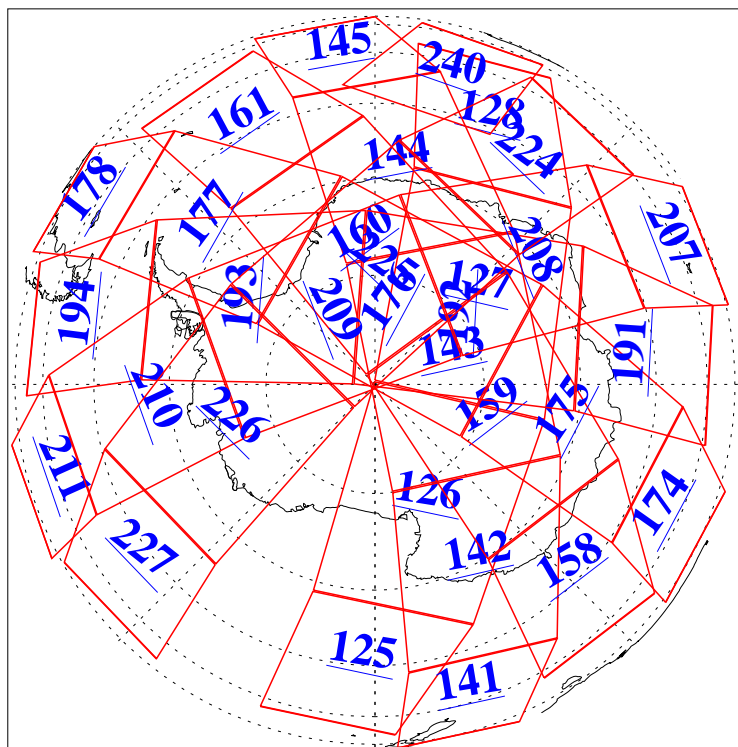

L1B Availability  
AMSU Granules: 240  
HSB Granules: 0  
AIRS Granules: 240

18 Nov 2016  
DoY 323  
Aqua Day 5312  
Granules: 1 to 120

Granules: 121 to 240

Legend: AMSU Available, HSB Available, AIRS Available

L1B Availability  
AMSU Granules: 240  
HSB Granules: 0  
AIRS Granules: 240

18 Nov 2016  
DoY 323  
Aqua Day 5312  
Ascending Granules

Descending Granules

Legend: AMSU Available, HSB Available, AIRS Available

L1B Availability  
 AMSU Granules: 240  
 HSB Granules: 0  
 AIRS Granules: 240

18 Nov 2016  
 DoY 323  
 Aqua Day 5312

Northern Hemisphere Granules

Southern Hemisphere Granules

Legend: AMSU Available, HSB Available, AIRS Available