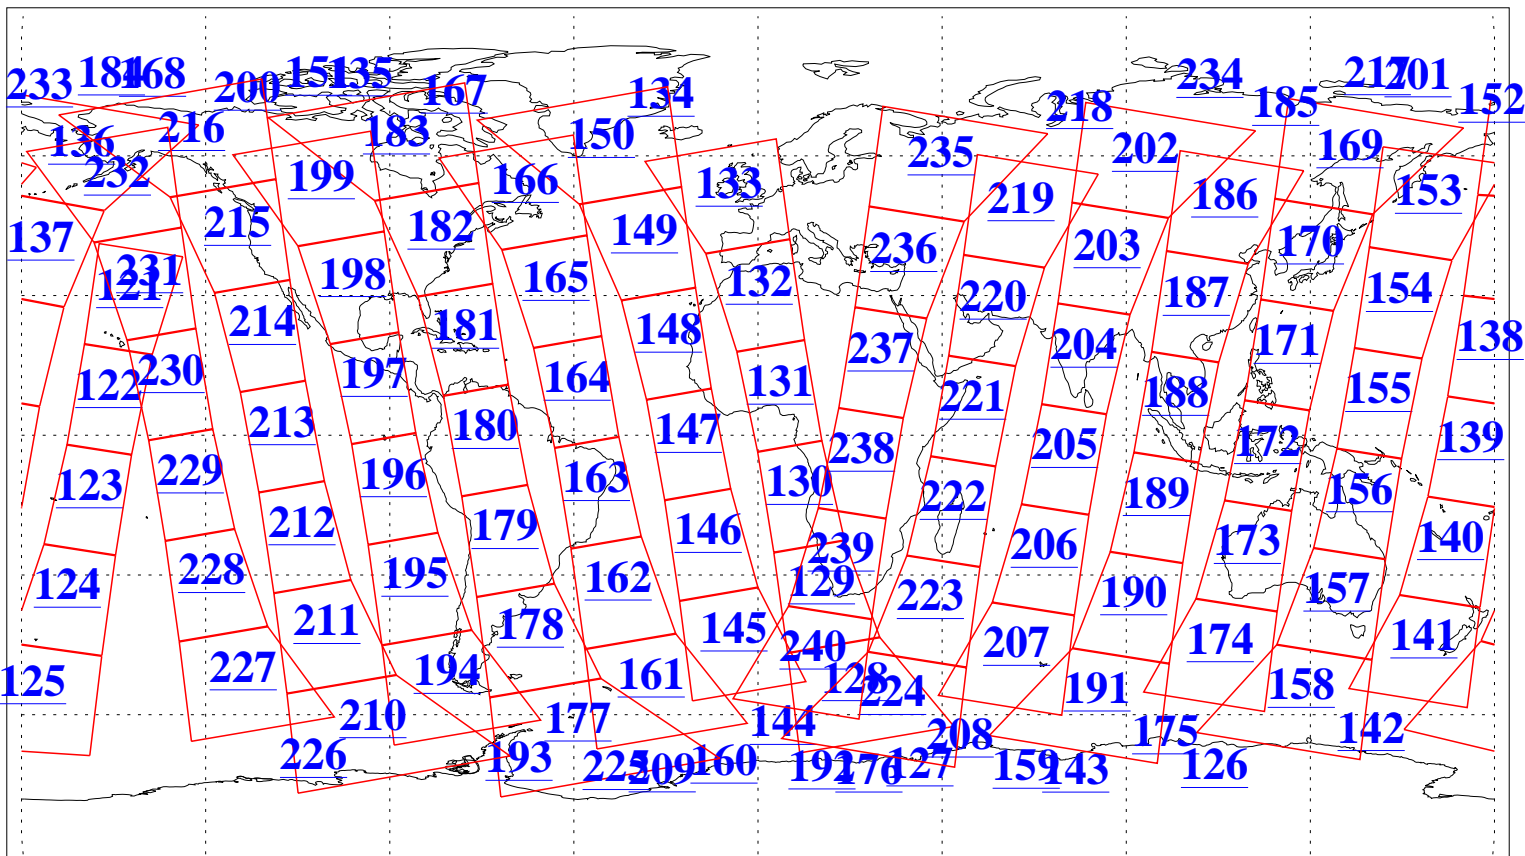

L1B Availability  
AMSU Granules: 240  
HSB Granules: 0  
AIRS Granules: 240

18 Nov 2016  
DoY 323  
Aqua Day 5312  
Granules: 1 to 120

Granules: 121 to 240

Legend: AMSU Available, HSB Available, AIRS Available

L1B Availability  
AMSU Granules: 240  
HSB Granules: 0  
AIRS Granules: 240

18 Nov 2016  
DoY 323  
Aqua Day 5312  
Ascending Granules

Descending Granules

Legend: AMSU Available, HSB Available, AIRS Available

L1B Availability  
 AMSU Granules: 240  
 HSB Granules: 0  
 AIRS Granules: 240

18 Nov 2016  
 DoY 323  
 Aqua Day 5312

Northern Hemisphere Granules

Southern Hemisphere Granules

Legend: AMSU Available, HSB Available, AIRS Available