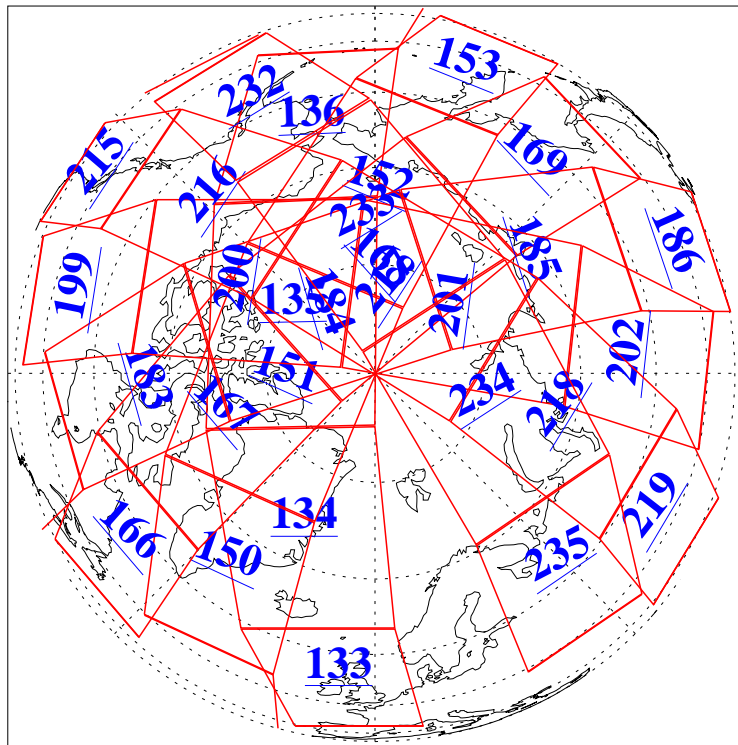

L1B Availability  
AMSU Granules: 240  
HSB Granules: 0  
AIRS Granules: 240

18 Nov 2016  
DoY 323  
Aqua Day 5312  
Ascending Granules

Descending Granules

Legend: AMSU Available, HSB Available, AIRS Available

L1B Availability  
 AMSU Granules: 240  
 HSB Granules: 0  
 AIRS Granules: 240

18 Nov 2016  
 DoY 323  
 Aqua Day 5312

Northern Hemisphere Granules

Southern Hemisphere Granules

Legend: AMSU Available, HSB Available, AIRS Available