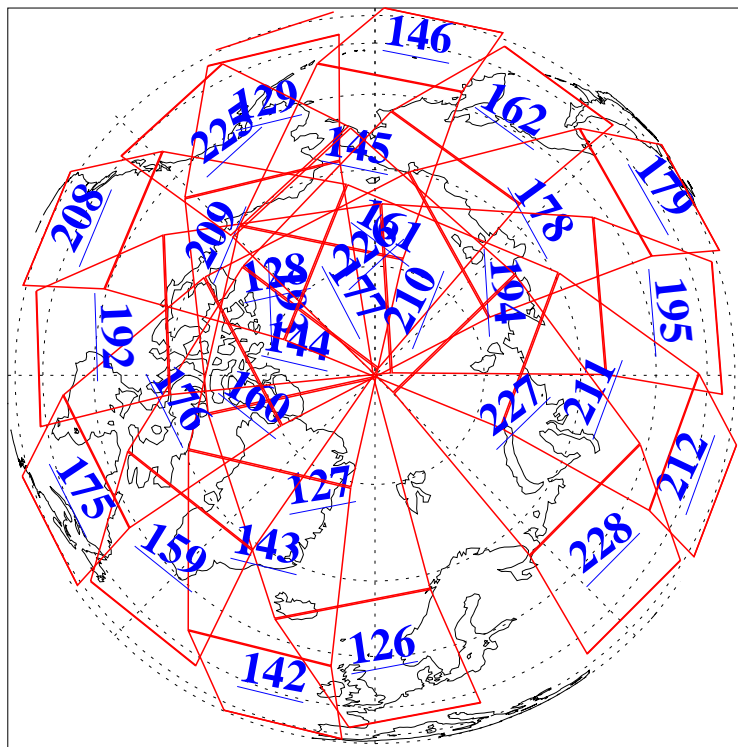

L1B Availability  
AMSU Granules: 240  
HSB Granules: 0  
AIRS Granules: 240

17 Nov 2016  
DoY 322  
Aqua Day 5311  
Granules: 1 to 120

Granules: 121 to 240

Legend: AMSU Available, HSB Available, AIRS Available

L1B Availability  
AMSU Granules: 240  
HSB Granules: 0  
AIRS Granules: 240

17 Nov 2016  
DoY 322  
Aqua Day 5311

Ascending Granules

Descending Granules

Legend: AMSU Available, HSB Available, AIRS Available

L1B Availability  
 AMSU Granules: 240  
 HSB Granules: 0  
 AIRS Granules: 240

17 Nov 2016  
 DoY 322  
 Aqua Day 5311

Northern Hemisphere Granules

Southern Hemisphere Granules

Legend: AMSU Available, HSB Available, AIRS Available