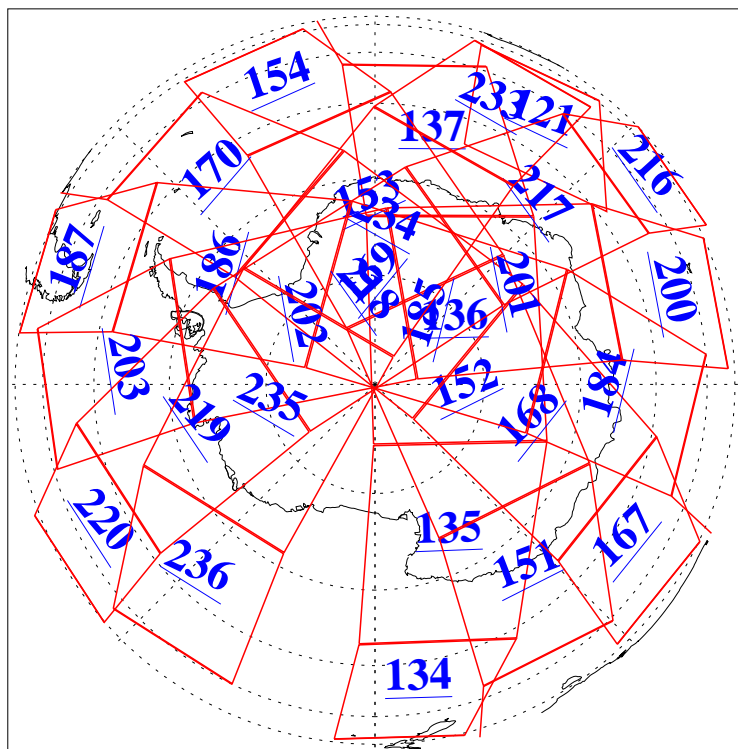

L1B Availability  
AMSU Granules: 240  
HSB Granules: 0  
AIRS Granules: 240

17 Nov 2016  
DoY 322  
Aqua Day 5311  
Granules: 1 to 120

Granules: 121 to 240

Legend: AMSU Available, HSB Available, AIRS Available

L1B Availability  
AMSU Granules: 240  
HSB Granules: 0  
AIRS Granules: 240

17 Nov 2016  
DoY 322  
Aqua Day 5311

Ascending Granules

Descending Granules

Legend: AMSU Available, HSB Available, AIRS Available

L1B Availability  
 AMSU Granules: 240  
 HSB Granules: 0  
 AIRS Granules: 240

17 Nov 2016  
 DoY 322  
 Aqua Day 5311

Northern Hemisphere Granules

Southern Hemisphere Granules

Legend: AMSU Available, HSB Available, AIRS Available