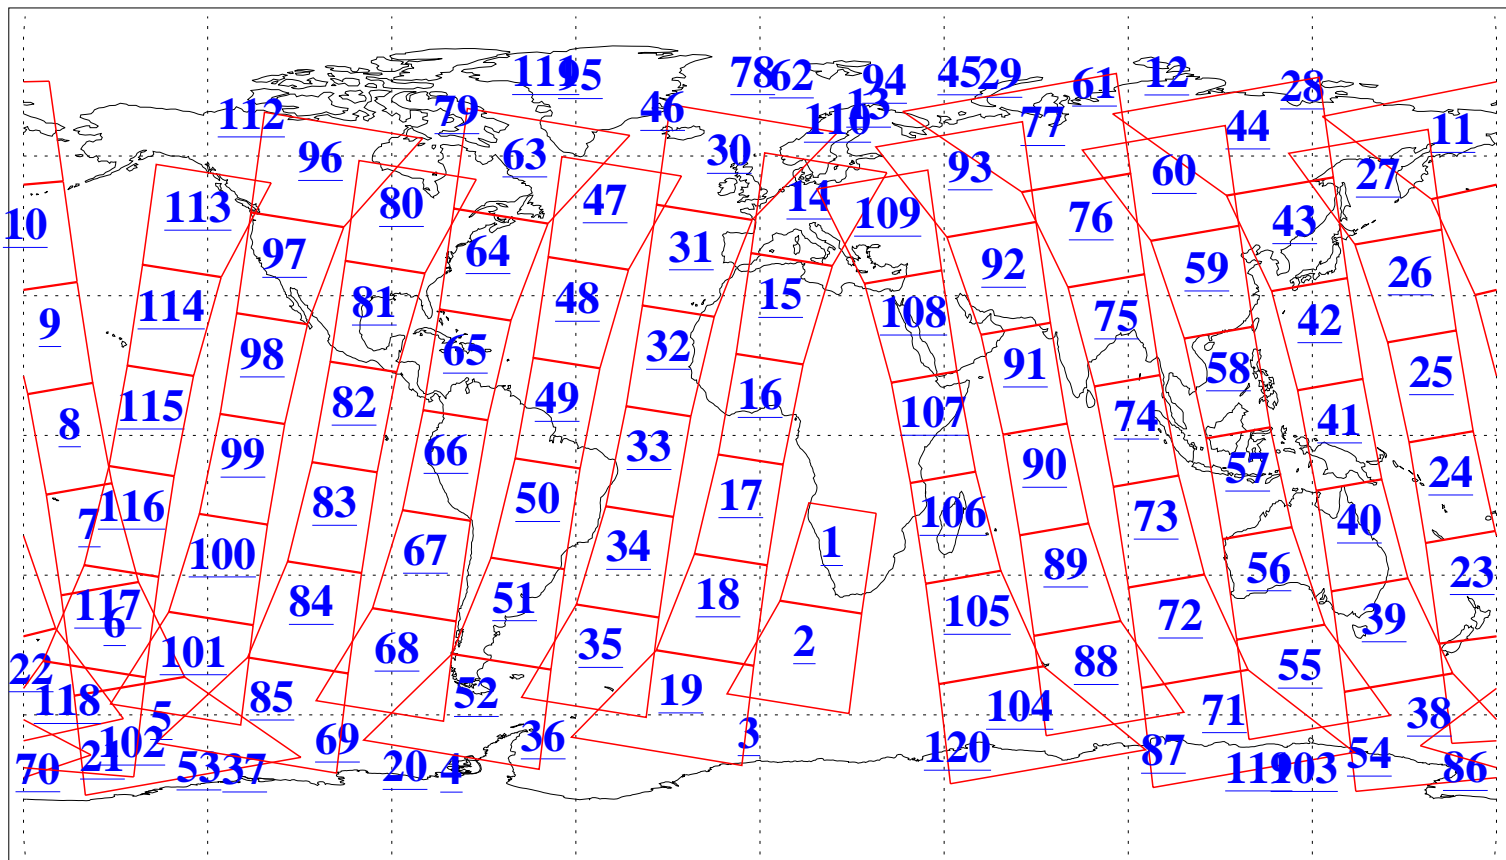

L1B Availability  
AMSU Granules: 240  
HSB Granules: 0  
AIRS Granules: 240

17 Nov 2016  
DoY 322  
Aqua Day 5311  
Granules: 1 to 120

Granules: 121 to 240

Legend: AMSU Available, HSB Available, AIRS Available

L1B Availability  
AMSU Granules: 240  
HSB Granules: 0  
AIRS Granules: 240

17 Nov 2016  
DoY 322  
Aqua Day 5311

Ascending Granules

Descending Granules

Legend: AMSU Available, HSB Available, AIRS Available

L1B Availability  
 AMSU Granules: 240  
 HSB Granules: 0  
 AIRS Granules: 240

17 Nov 2016  
 DoY 322  
 Aqua Day 5311

Northern Hemisphere Granules

Southern Hemisphere Granules

Legend: AMSU Available, HSB Available, AIRS Available