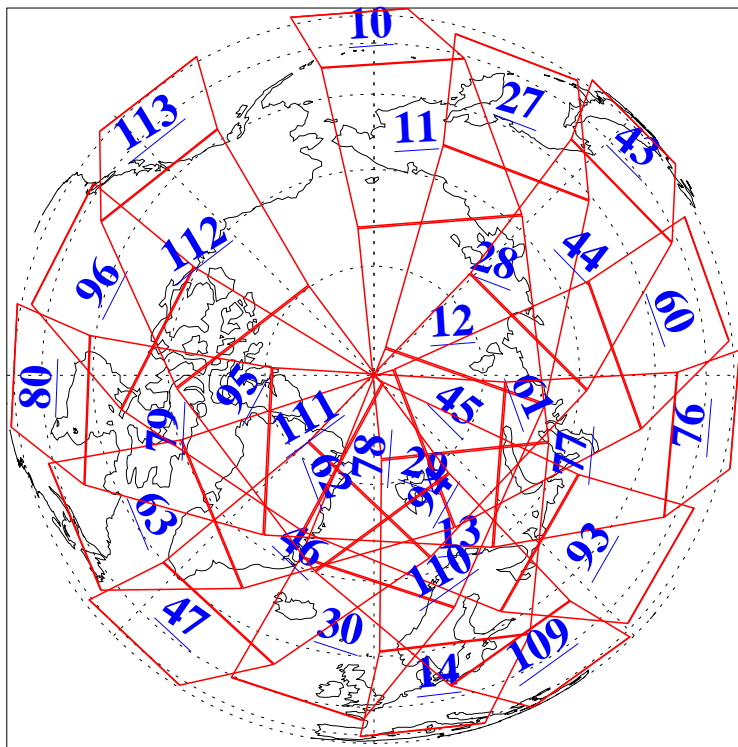

L1B Availability  
AMSU Granules: 240  
HSB Granules: 0  
AIRS Granules: 240

17 Nov 2016  
DoY 322  
Aqua Day 5311  
Granules: 1 to 120

Granules: 121 to 240

Legend: AMSU Available, HSB Available, AIRS Available

L1B Availability  
AMSU Granules: 240  
HSB Granules: 0  
AIRS Granules: 240

17 Nov 2016  
DoY 322  
Aqua Day 5311

Ascending Granules

Descending Granules

Legend: AMSU Available, HSB Available, AIRS Available

L1B Availability  
 AMSU Granules: 240  
 HSB Granules: 0  
 AIRS Granules: 240

17 Nov 2016  
 DoY 322  
 Aqua Day 5311

Northern Hemisphere Granules

Southern Hemisphere Granules

Legend: AMSU Available, HSB Available, AIRS Available