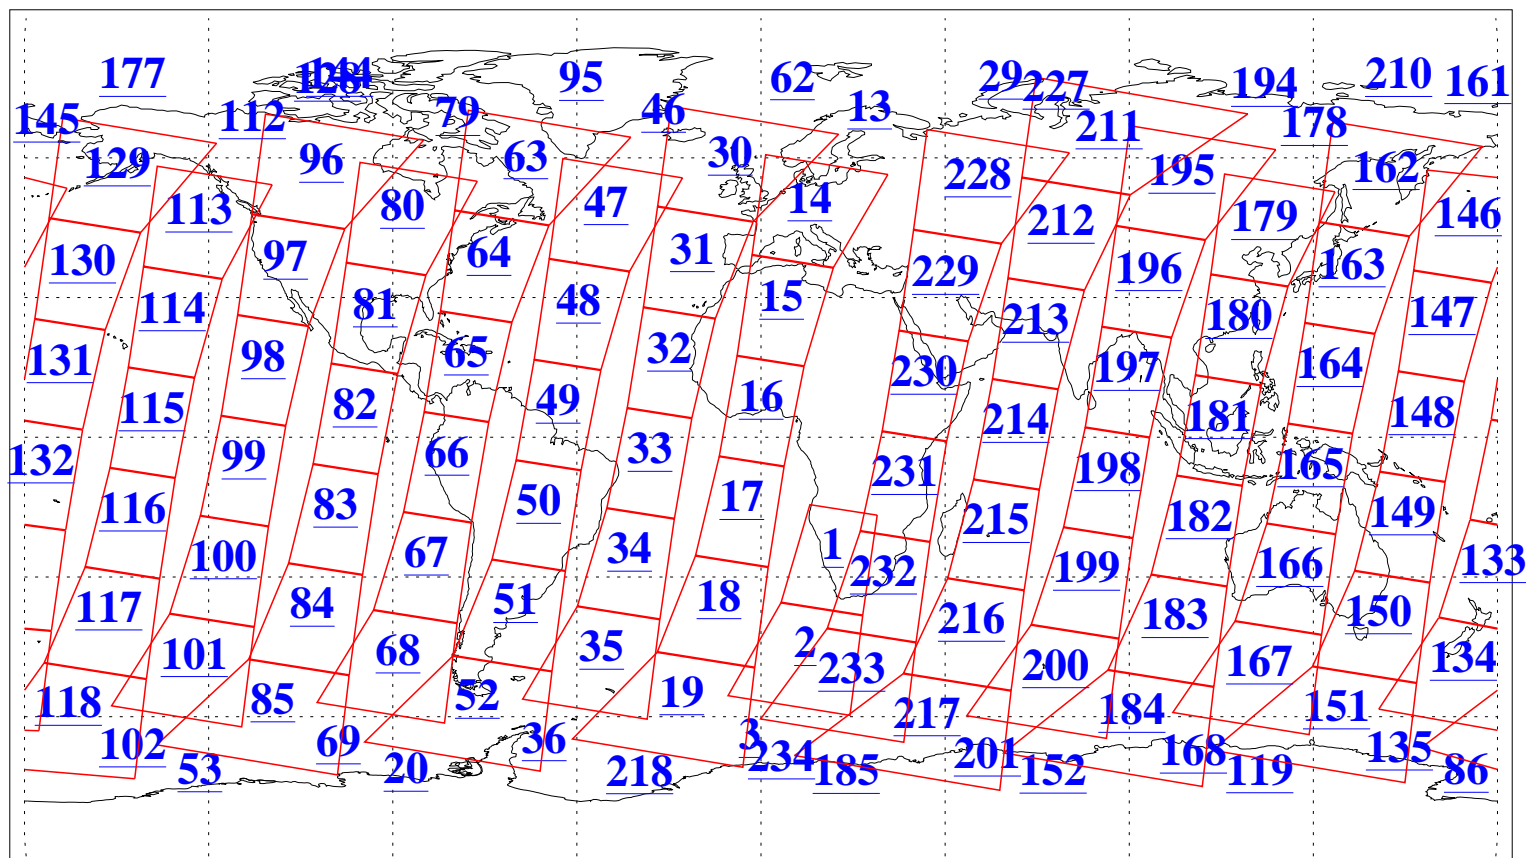

L1B Availability  
AMSU Granules: 240  
HSB Granules: 0  
AIRS Granules: 240

17 Nov 2016  
DoY 322  
Aqua Day 5311  
Granules: 1 to 120

Granules: 121 to 240

Legend: AMSU Available, HSB Available, AIRS Available

L1B Availability  
AMSU Granules: 240  
HSB Granules: 0  
AIRS Granules: 240

17 Nov 2016  
DoY 322  
Aqua Day 5311

Ascending Granules

Descending Granules

Legend: AMSU Available, HSB Available, AIRS Available

L1B Availability  
 AMSU Granules: 240  
 HSB Granules: 0  
 AIRS Granules: 240

17 Nov 2016  
 DoY 322  
 Aqua Day 5311

Northern Hemisphere Granules

Southern Hemisphere Granules

Legend: AMSU Available, HSB Available, AIRS Available