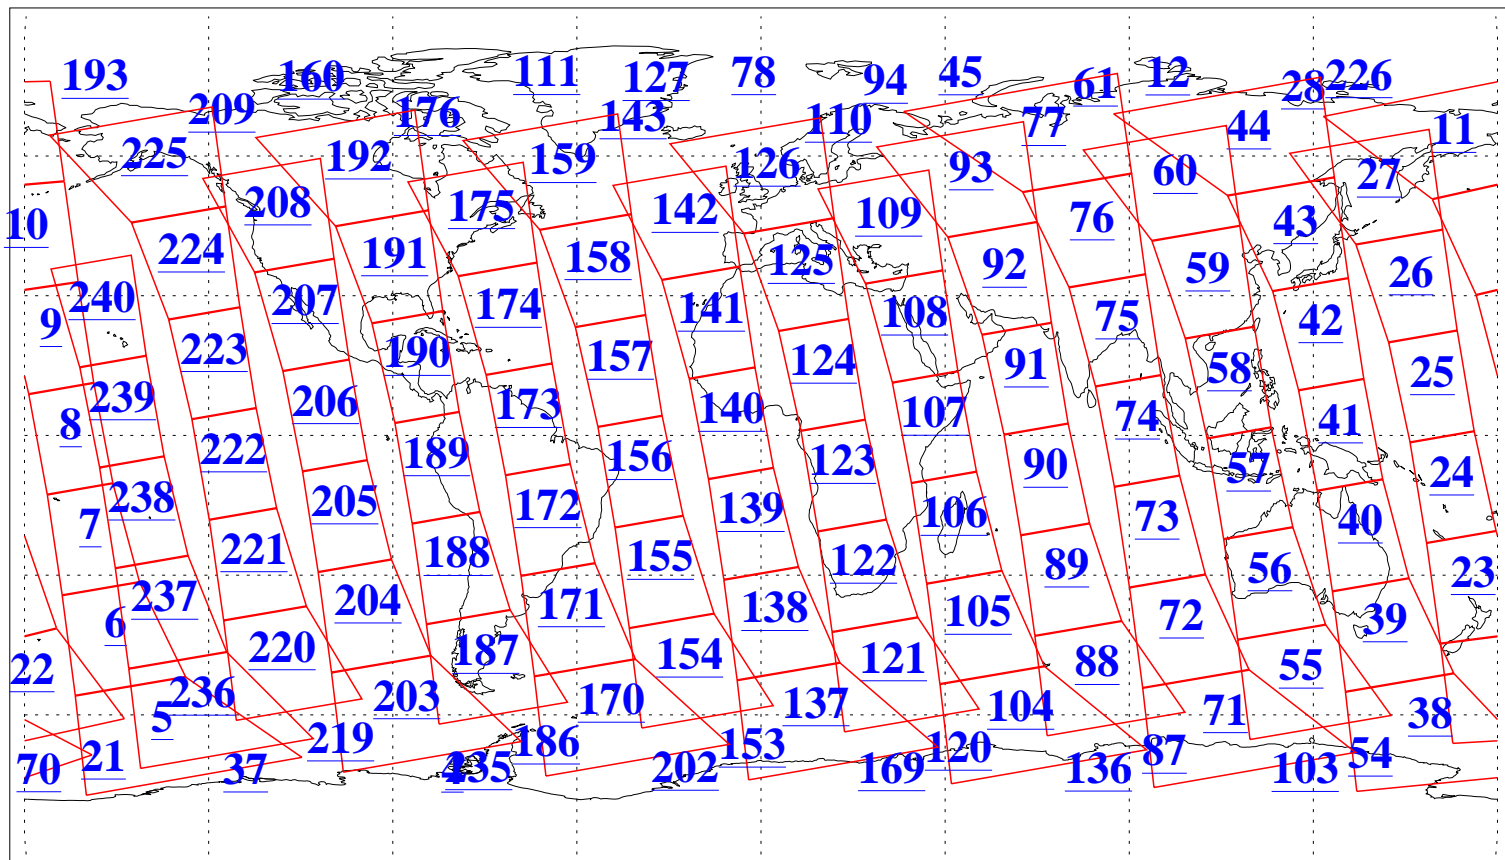

L1B Availability  
AMSU Granules: 240  
HSB Granules: 0  
AIRS Granules: 240

17 Nov 2016  
DoY 322  
Aqua Day 5311  
Granules: 1 to 120

Granules: 121 to 240

Legend: AMSU Available, HSB Available, AIRS Available

L1B Availability  
AMSU Granules: 240  
HSB Granules: 0  
AIRS Granules: 240

17 Nov 2016  
DoY 322  
Aqua Day 5311

Ascending Granules

Descending Granules

Legend: AMSU Available, HSB Available, AIRS Available