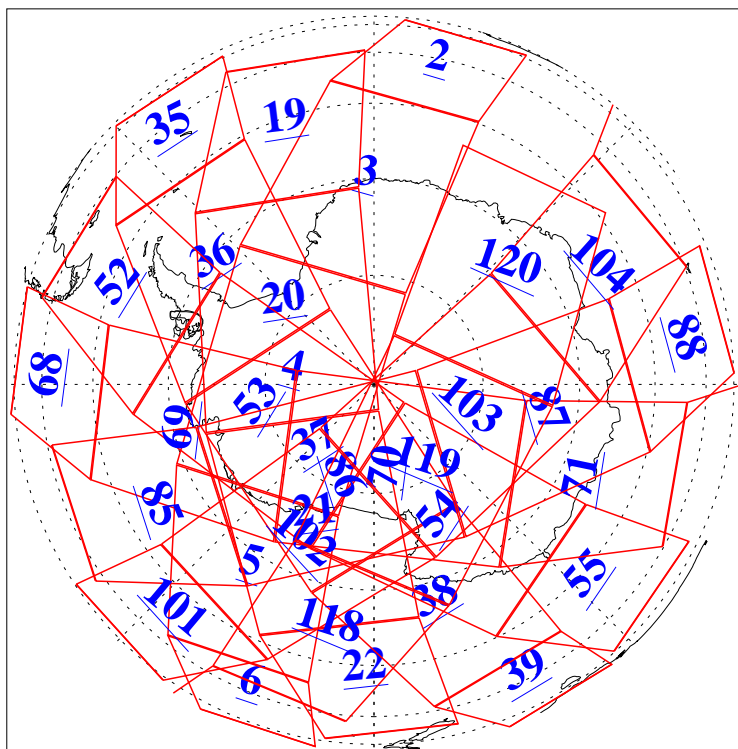

L1B Availability  
AMSU Granules: 240  
HSB Granules: 0  
AIRS Granules: 240

17 Nov 2016  
DoY 322  
Aqua Day 5311  
Granules: 1 to 120

Granules: 121 to 240

Legend: AMSU Available, HSB Available, AIRS Available

L1B Availability  
AMSU Granules: 240  
HSB Granules: 0  
AIRS Granules: 240

17 Nov 2016  
DoY 322  
Aqua Day 5311

Ascending Granules

Descending Granules

Legend: AMSU Available, HSB Available, AIRS Available

L1B Availability  
 AMSU Granules: 240  
 HSB Granules: 0  
 AIRS Granules: 240

17 Nov 2016  
 DoY 322  
 Aqua Day 5311

Northern Hemisphere Granules

Southern Hemisphere Granules

Legend: AMSU Available, HSB Available, AIRS Available