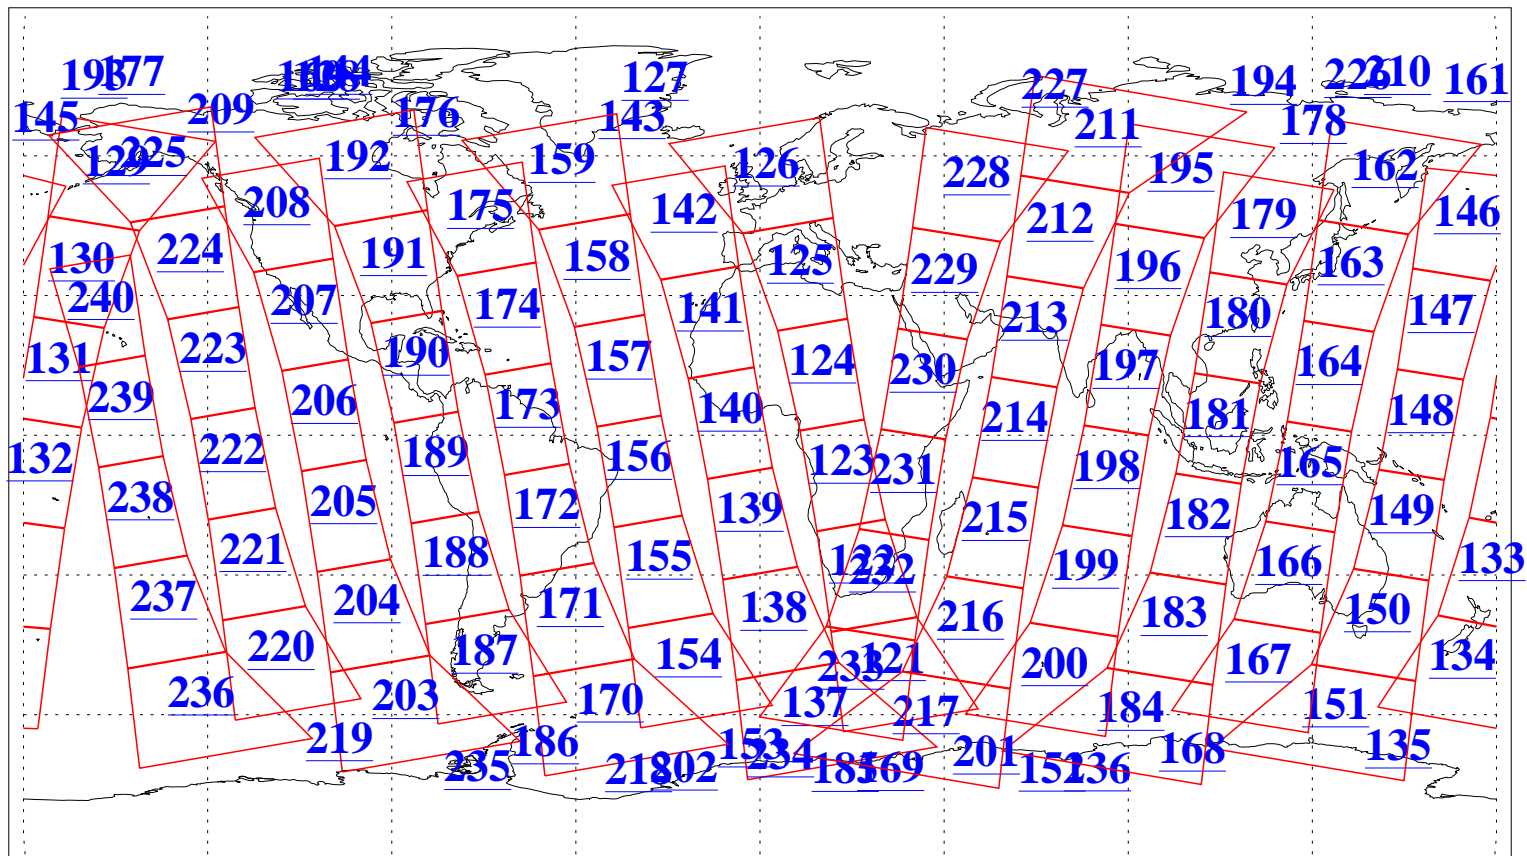

L1B Availability  
AMSU Granules: 240  
HSB Granules: 0  
AIRS Granules: 240

17 Nov 2016  
DoY 322  
Aqua Day 5311  
Granules: 1 to 120

Granules: 121 to 240

Legend: AMSU Available, HSB Available, AIRS Available

L1B Availability  
AMSU Granules: 240  
HSB Granules: 0  
AIRS Granules: 240

17 Nov 2016  
DoY 322  
Aqua Day 5311

Ascending Granules

Descending Granules

Legend: AMSU Available, HSB Available, AIRS Available