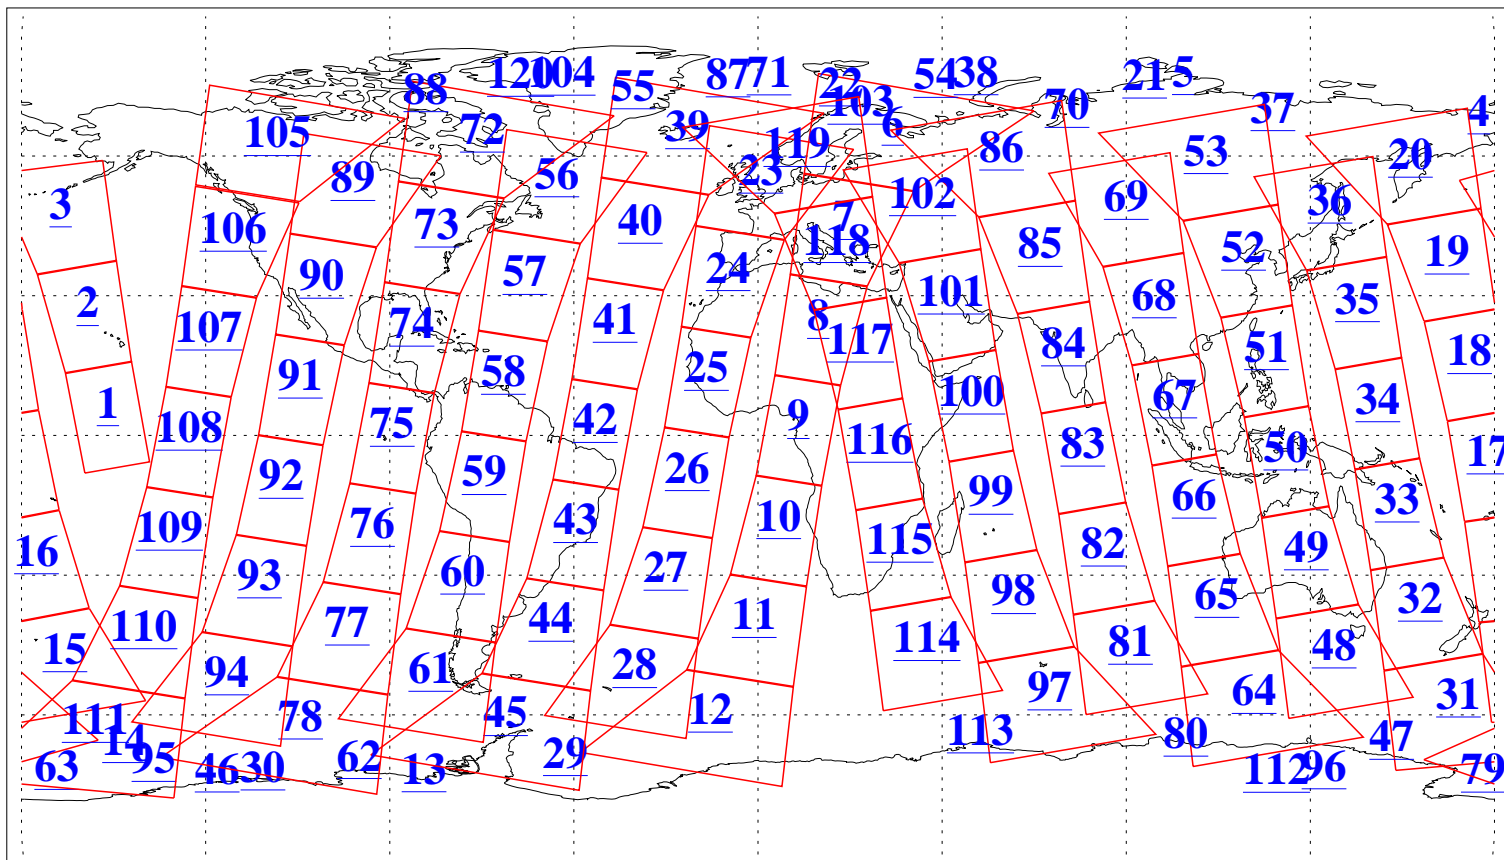

L1B Availability
AMSU Granules: 240
HSB Granules: 0
AIRS Granules: 224

16 Nov 2016
DoY 321
Aqua Day 5310
Granules: 1 to 120

Granules: 121 to 240

Legend: AMSU Available, HSB Available, AIRS Available

L1B Availability
AMSU Granules: 240
HSB Granules: 0
AIRS Granules: 224

16 Nov 2016
DoY 321
Aqua Day 5310

Ascending Granules

Descending Granules

Legend: AMSU Available, HSB Available, AIRS Available

L1B Availability
 AMSU Granules: 240
 HSB Granules: 0
 AIRS Granules: 224

16 Nov 2016
 DoY 321
 Aqua Day 5310

Northern Hemisphere Granules

Southern Hemisphere Granules

Legend: AMSU Available, HSB Available, AIRS Available