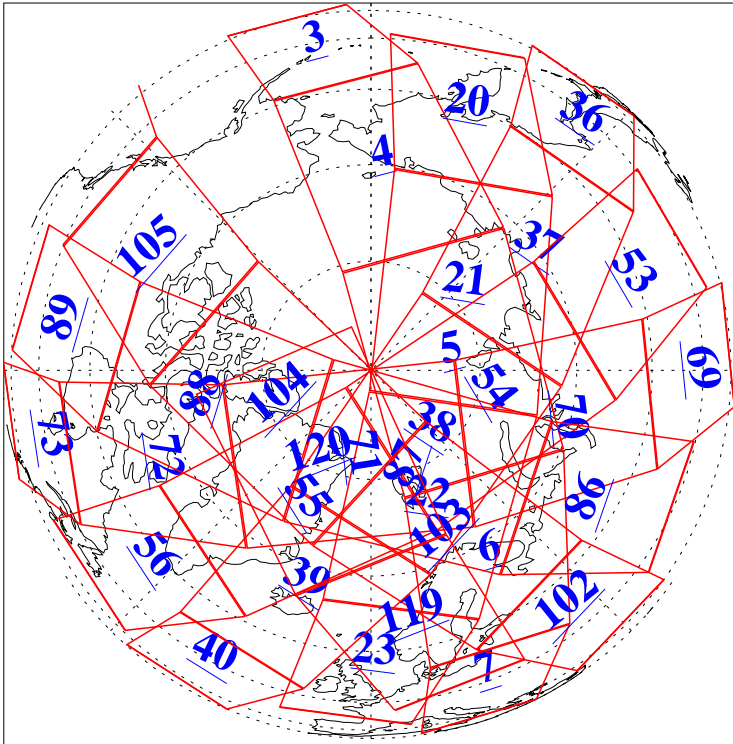

L1B Availability
AMSU Granules: 240
HSB Granules: 0
AIRS Granules: 224

16 Nov 2016
DoY 321
Aqua Day 5310
Granules: 1 to 120

Granules: 121 to 240

Legend: AMSU Available, HSB Available, AIRS Available

L1B Availability
AMSU Granules: 240
HSB Granules: 0
AIRS Granules: 224

16 Nov 2016
DoY 321
Aqua Day 5310

Ascending Granules

Descending Granules

Legend: AMSU Available, HSB Available, AIRS Available

L1B Availability
 AMSU Granules: 240
 HSB Granules: 0
 AIRS Granules: 224

16 Nov 2016
 DoY 321
 Aqua Day 5310

Northern Hemisphere Granules

Southern Hemisphere Granules

Legend: AMSU Available, HSB Available, AIRS Available