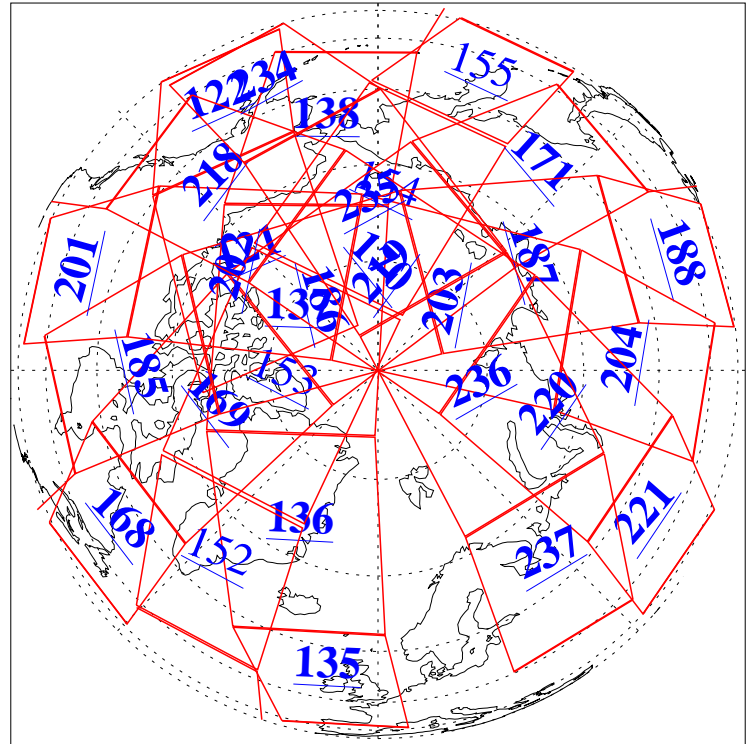

L1B Availability
AMSU Granules: 240
HSB Granules: 0
AIRS Granules: 224

16 Nov 2016
DoY 321
Aqua Day 5310
Granules: 1 to 120

Granules: 121 to 240

Legend: AMSU Available, HSB Available, AIRS Available

L1B Availability
AMSU Granules: 240
HSB Granules: 0
AIRS Granules: 224

16 Nov 2016
DoY 321
Aqua Day 5310

Ascending Granules

Descending Granules

Legend: AMSU Available, HSB Available, AIRS Available

L1B Availability
 AMSU Granules: 240
 HSB Granules: 0
 AIRS Granules: 224

16 Nov 2016
 DoY 321
 Aqua Day 5310

Northern Hemisphere Granules

Southern Hemisphere Granules

Legend: AMSU Available, HSB Available, AIRS Available