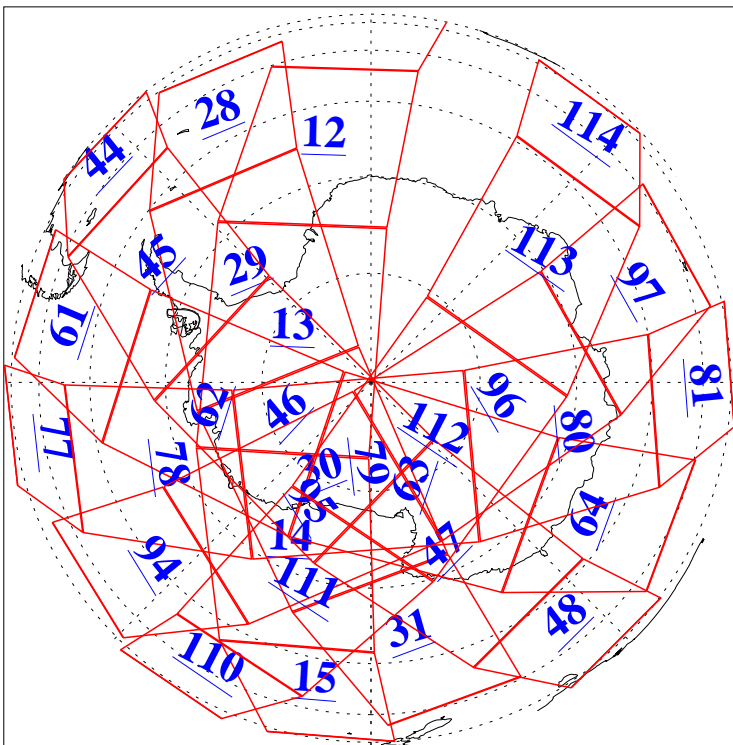

L1B Availability
AMSU Granules: 240
HSB Granules: 0
AIRS Granules: 224

16 Nov 2016
DoY 321
Aqua Day 5310
Granules: 1 to 120

Granules: 121 to 240

Legend: AMSU Available, HSB Available, AIRS Available

L1B Availability
AMSU Granules: 240
HSB Granules: 0
AIRS Granules: 224

16 Nov 2016
DoY 321
Aqua Day 5310

Ascending Granules

Descending Granules

Legend: AMSU Available, HSB Available, AIRS Available

L1B Availability
 AMSU Granules: 240
 HSB Granules: 0
 AIRS Granules: 224

16 Nov 2016
 DoY 321
 Aqua Day 5310

Northern Hemisphere Granules

Southern Hemisphere Granules

Legend: AMSU Available, HSB Available, AIRS Available