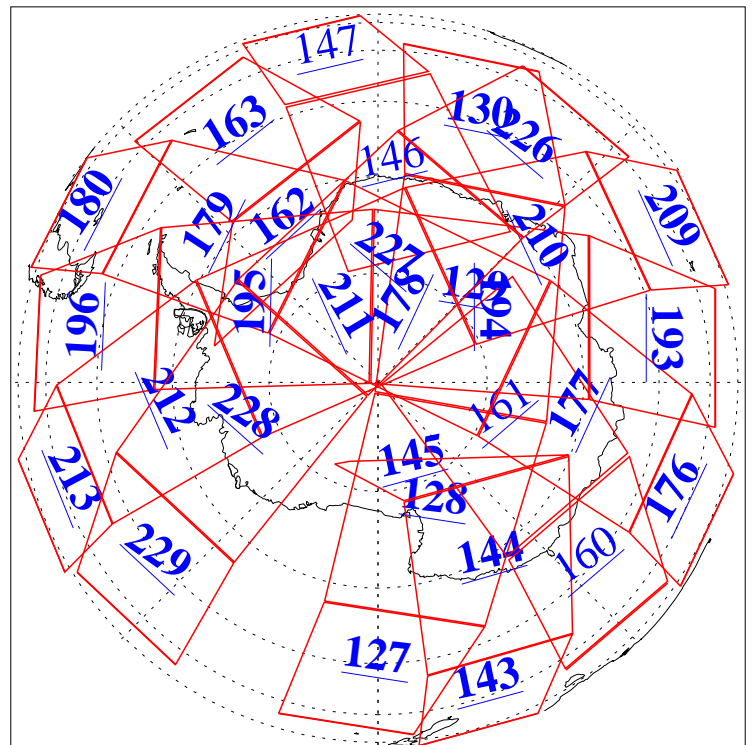

16 Nov 2016
DoY 321
Aqua Day 5310

Ascending Granules

Descending Granules

Legend: AMSU Available, HSB Available, AIRS Available

L1B Availability
 AMSU Granules: 240
 HSB Granules: 0
 AIRS Granules: 224

16 Nov 2016
 DoY 321
 Aqua Day 5310

Northern Hemisphere Granules

Southern Hemisphere Granules

Legend: AMSU Available, HSB Available, AIRS Available