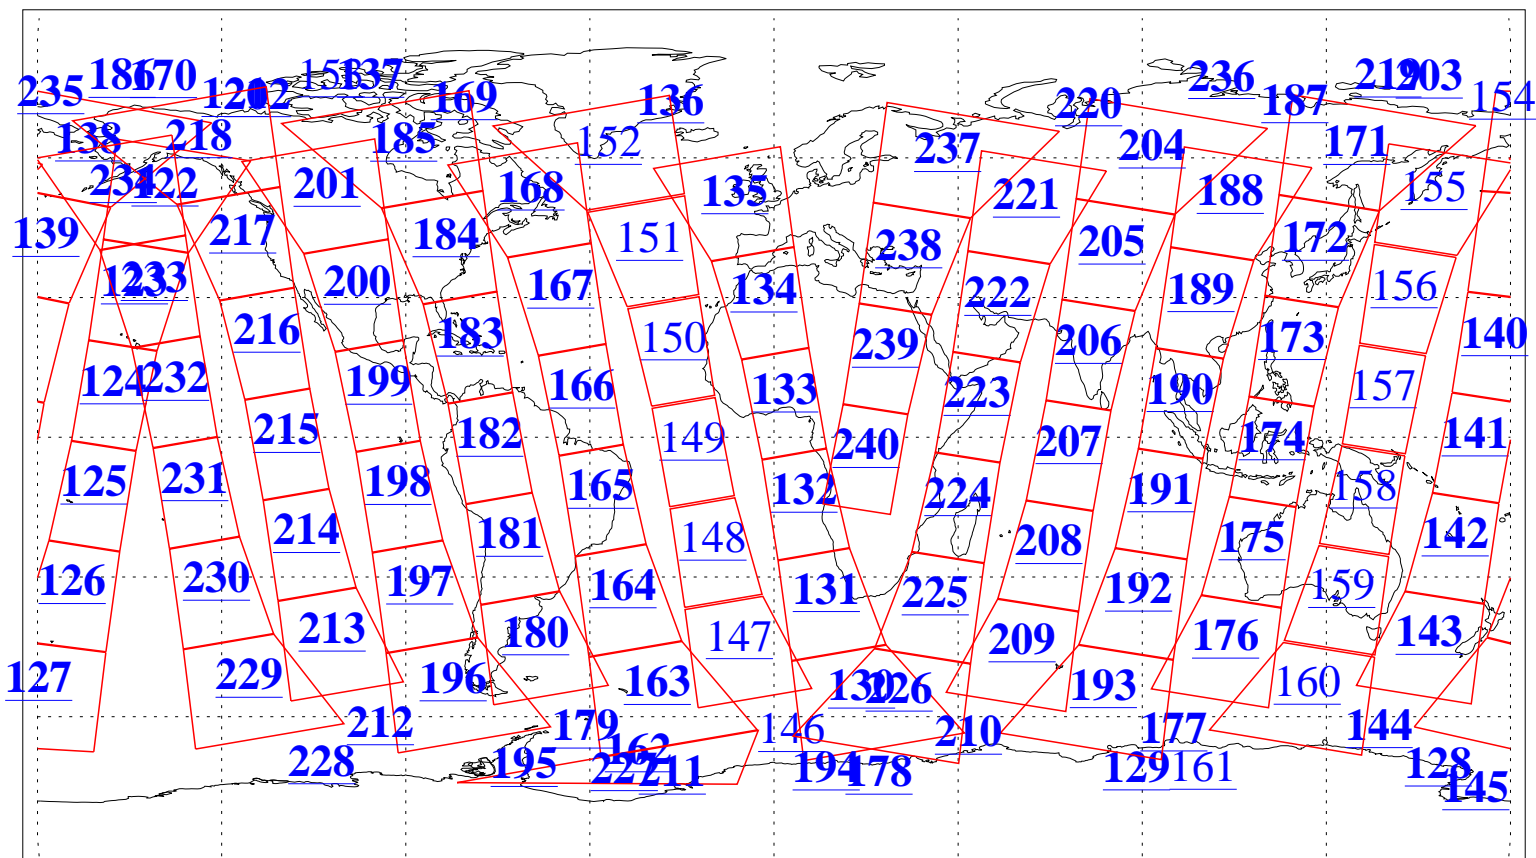

L1B Availability
AMSU Granules: 240
HSB Granules: 0
AIRS Granules: 224

16 Nov 2016
DoY 321
Aqua Day 5310
Granules: 1 to 120

Granules: 121 to 240

Legend: AMSU Available, HSB Available, AIRS Available

L1B Availability
AMSU Granules: 240
HSB Granules: 0
AIRS Granules: 224

16 Nov 2016
DoY 321
Aqua Day 5310

Ascending Granules

Descending Granules

Legend: AMSU Available, HSB Available, AIRS Available

L1B Availability
 AMSU Granules: 240
 HSB Granules: 0
 AIRS Granules: 224

16 Nov 2016
 DoY 321
 Aqua Day 5310

Northern Hemisphere Granules

Southern Hemisphere Granules

Legend: AMSU Available, HSB Available, AIRS Available