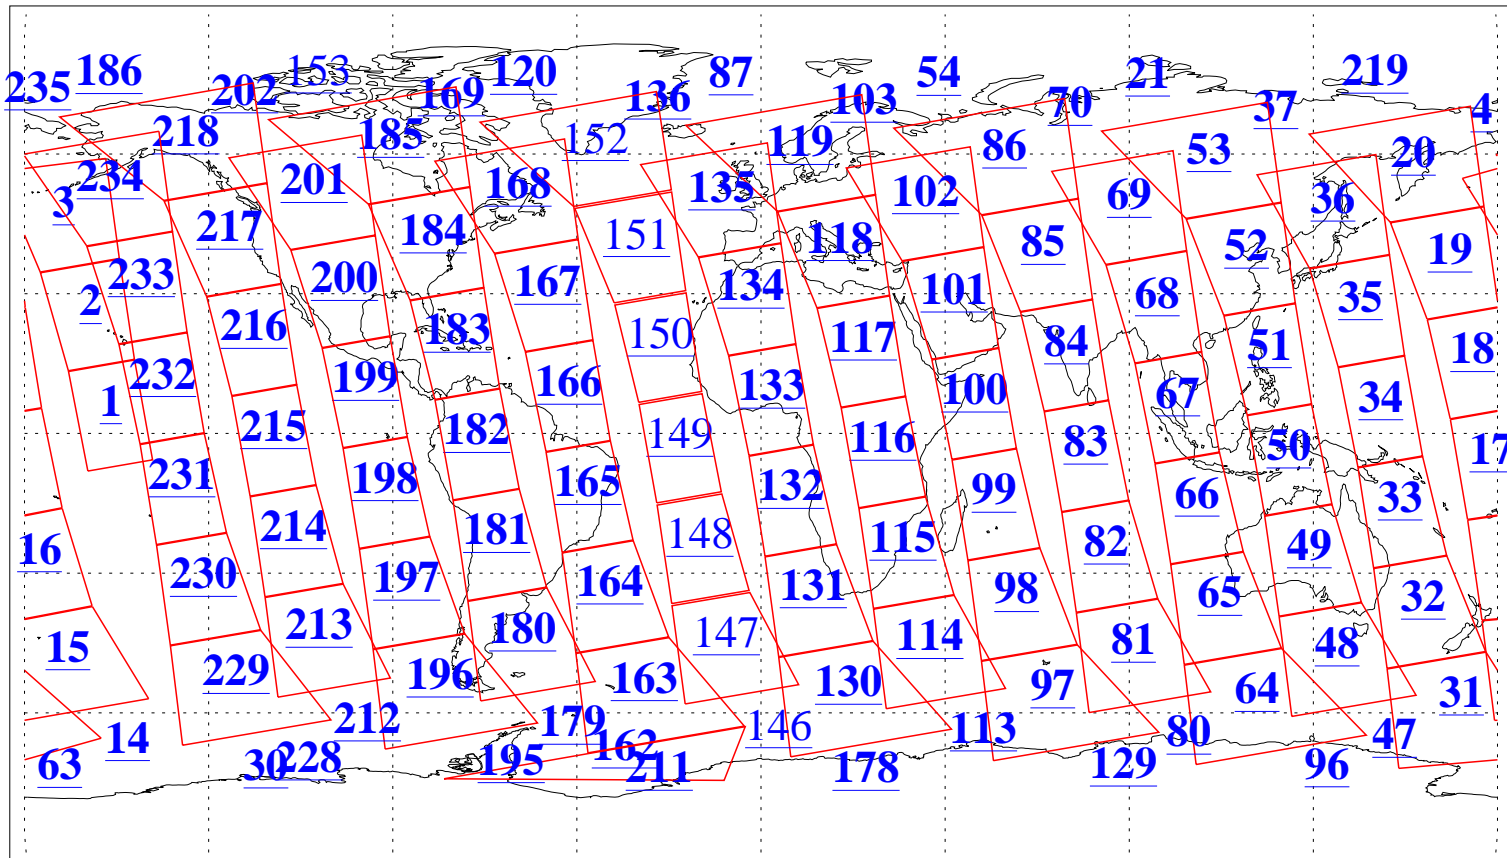

L1B Availability
AMSU Granules: 240
HSB Granules: 0
AIRS Granules: 224

16 Nov 2016
DoY 321
Aqua Day 5310
Granules: 1 to 120

Granules: 121 to 240

Legend: AMSU Available, HSB Available, AIRS Available

L1B Availability
AMSU Granules: 240
HSB Granules: 0
AIRS Granules: 224

16 Nov 2016
DoY 321
Aqua Day 5310

Ascending Granules

Descending Granules

Legend: AMSU Available, HSB Available, AIRS Available

L1B Availability
 AMSU Granules: 240
 HSB Granules: 0
 AIRS Granules: 224

16 Nov 2016
 DoY 321
 Aqua Day 5310

Northern Hemisphere Granules

Southern Hemisphere Granules

Legend: AMSU Available, HSB Available, AIRS Available