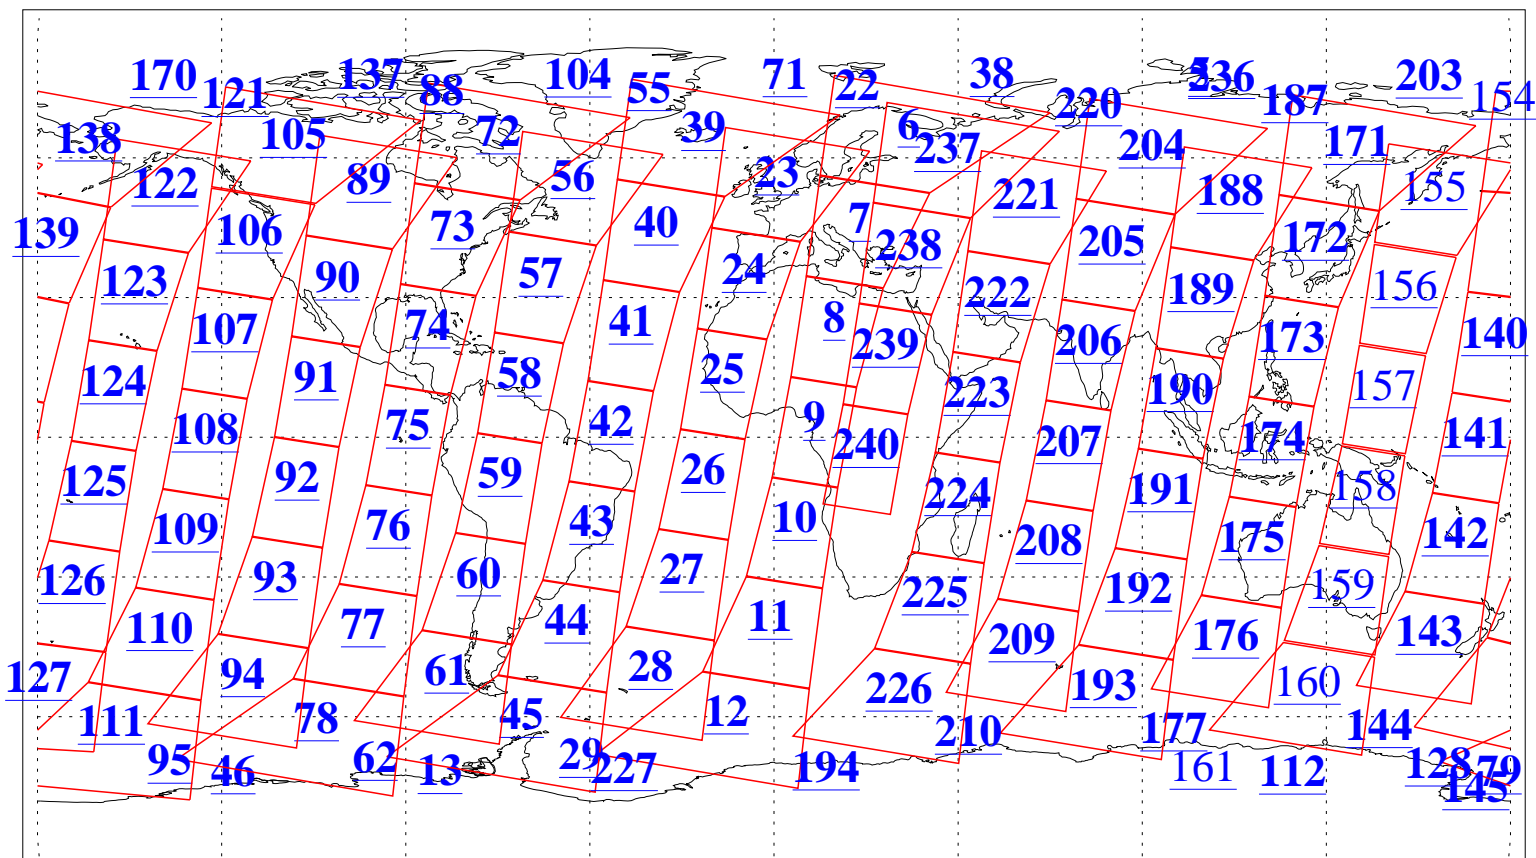

L1B Availability
AMSU Granules: 240
HSB Granules: 0
AIRS Granules: 224

16 Nov 2016
DoY 321
Aqua Day 5310
Granules: 1 to 120

Granules: 121 to 240

Legend: AMSU Available, HSB Available, AIRS Available

L1B Availability
AMSU Granules: 240
HSB Granules: 0
AIRS Granules: 224

16 Nov 2016
DoY 321
Aqua Day 5310

Ascending Granules

Descending Granules

Legend: AMSU Available, HSB Available, AIRS Available

L1B Availability
 AMSU Granules: 240
 HSB Granules: 0
 AIRS Granules: 224

16 Nov 2016
 DoY 321
 Aqua Day 5310

Northern Hemisphere Granules

Southern Hemisphere Granules

Legend: AMSU Available, HSB Available, AIRS Available