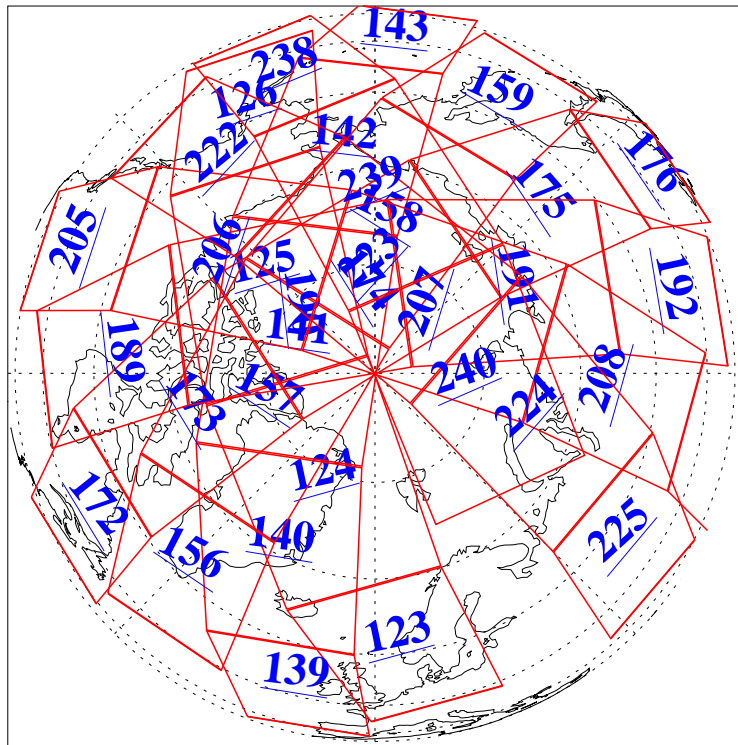

L1B Availability
AMSU Granules: 240
HSB Granules: 0
AIRS Granules: 240

12 Nov 2016
DoY 317
Aqua Day 5306
Granules: 1 to 120

Granules: 121 to 240

Legend: AMSU Available, HSB Available, AIRS Available

L1B Availability
AMSU Granules: 240
HSB Granules: 0
AIRS Granules: 240

12 Nov 2016
DoY 317
Aqua Day 5306
Ascending Granules

Descending Granules

Legend: AMSU Available, HSB Available, AIRS Available

L1B Availability
 AMSU Granules: 240
 HSB Granules: 0
 AIRS Granules: 240

12 Nov 2016
 DoY 317
 Aqua Day 5306

Northern Hemisphere Granules

Southern Hemisphere Granules

Legend: AMSU Available, HSB Available, AIRS Available