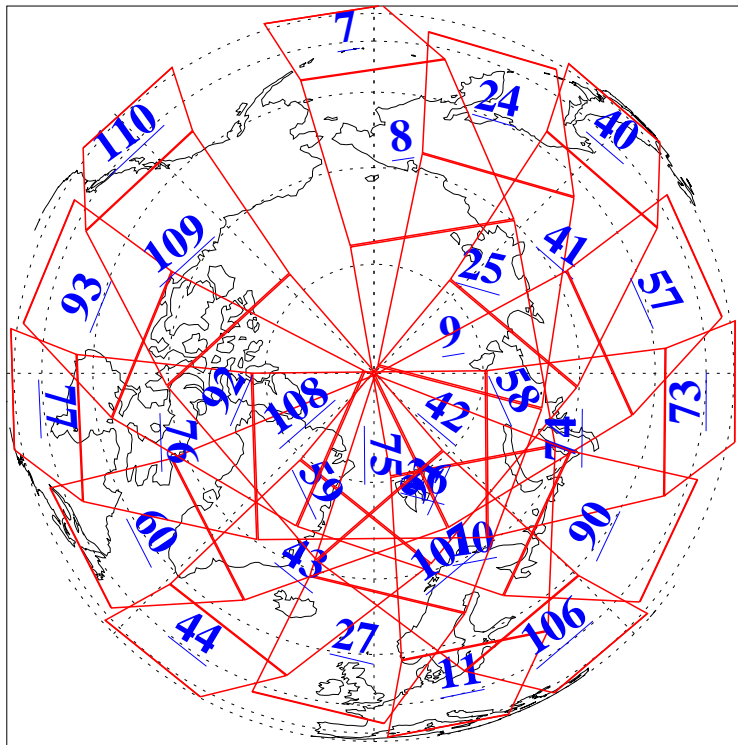

L1B Availability
AMSU Granules: 240
HSB Granules: 0
AIRS Granules: 240

12 Nov 2016
DoY 317
Aqua Day 5306
Granules: 1 to 120

Granules: 121 to 240

Legend: AMSU Available, HSB Available, AIRS Available

L1B Availability
AMSU Granules: 240
HSB Granules: 0
AIRS Granules: 240

12 Nov 2016
DoY 317
Aqua Day 5306
Ascending Granules

Descending Granules

Legend: AMSU Available, HSB Available, AIRS Available

L1B Availability
 AMSU Granules: 240
 HSB Granules: 0
 AIRS Granules: 240

12 Nov 2016
 DoY 317
 Aqua Day 5306

Northern Hemisphere Granules

Southern Hemisphere Granules

Legend: AMSU Available, HSB Available, AIRS Available