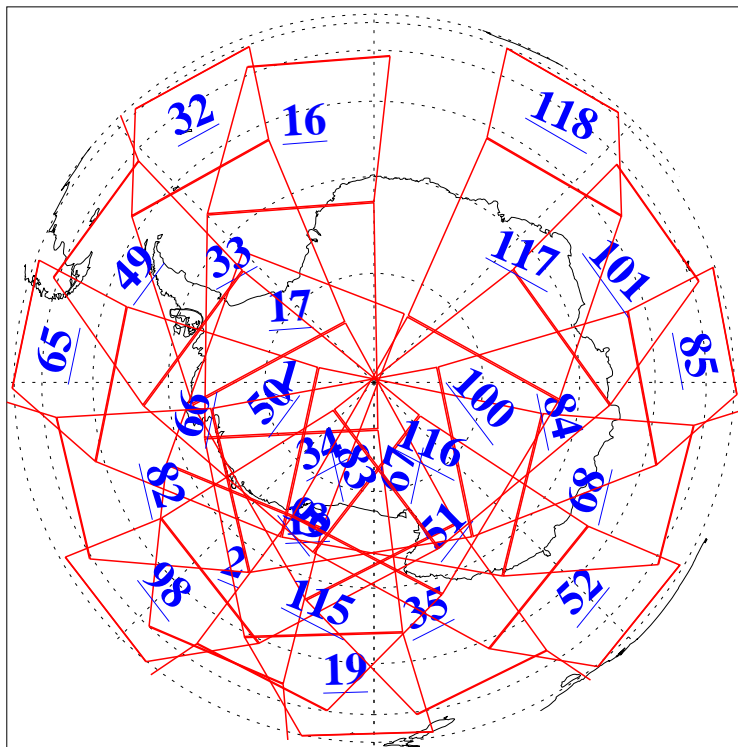

L1B Availability
AMSU Granules: 240
HSB Granules: 0
AIRS Granules: 240

12 Nov 2016
DoY 317
Aqua Day 5306
Granules: 1 to 120

Granules: 121 to 240

Legend: AMSU Available, HSB Available, AIRS Available

L1B Availability
AMSU Granules: 240
HSB Granules: 0
AIRS Granules: 240

12 Nov 2016
DoY 317
Aqua Day 5306
Ascending Granules

Descending Granules

Legend: AMSU Available, HSB Available, AIRS Available

L1B Availability
 AMSU Granules: 240
 HSB Granules: 0
 AIRS Granules: 240

12 Nov 2016
 DoY 317
 Aqua Day 5306

Northern Hemisphere Granules

Southern Hemisphere Granules

Legend: AMSU Available, HSB Available, AIRS Available