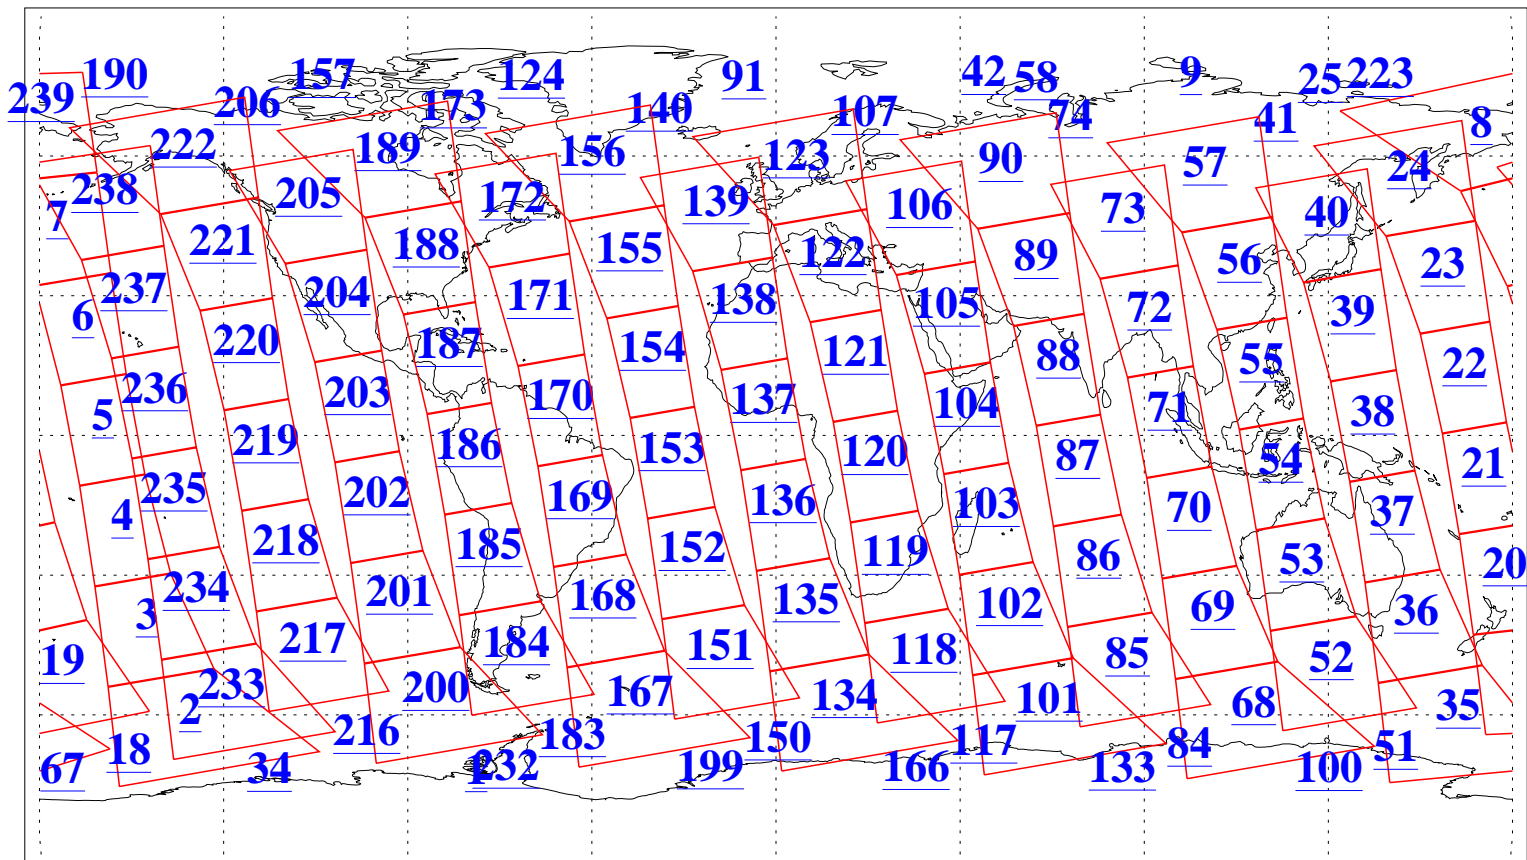

L1B Availability
AMSU Granules: 240
HSB Granules: 0
AIRS Granules: 240

12 Nov 2016
DoY 317
Aqua Day 5306
Granules: 1 to 120

Granules: 121 to 240

Legend: AMSU Available, HSB Available, AIRS Available

L1B Availability
AMSU Granules: 240
HSB Granules: 0
AIRS Granules: 240

12 Nov 2016
DoY 317
Aqua Day 5306
Ascending Granules

Descending Granules

Legend: AMSU Available, HSB Available, AIRS Available

L1B Availability
 AMSU Granules: 240
 HSB Granules: 0
 AIRS Granules: 240

12 Nov 2016
 DoY 317
 Aqua Day 5306

Northern Hemisphere Granules

Southern Hemisphere Granules

Legend: AMSU Available, HSB Available, AIRS Available