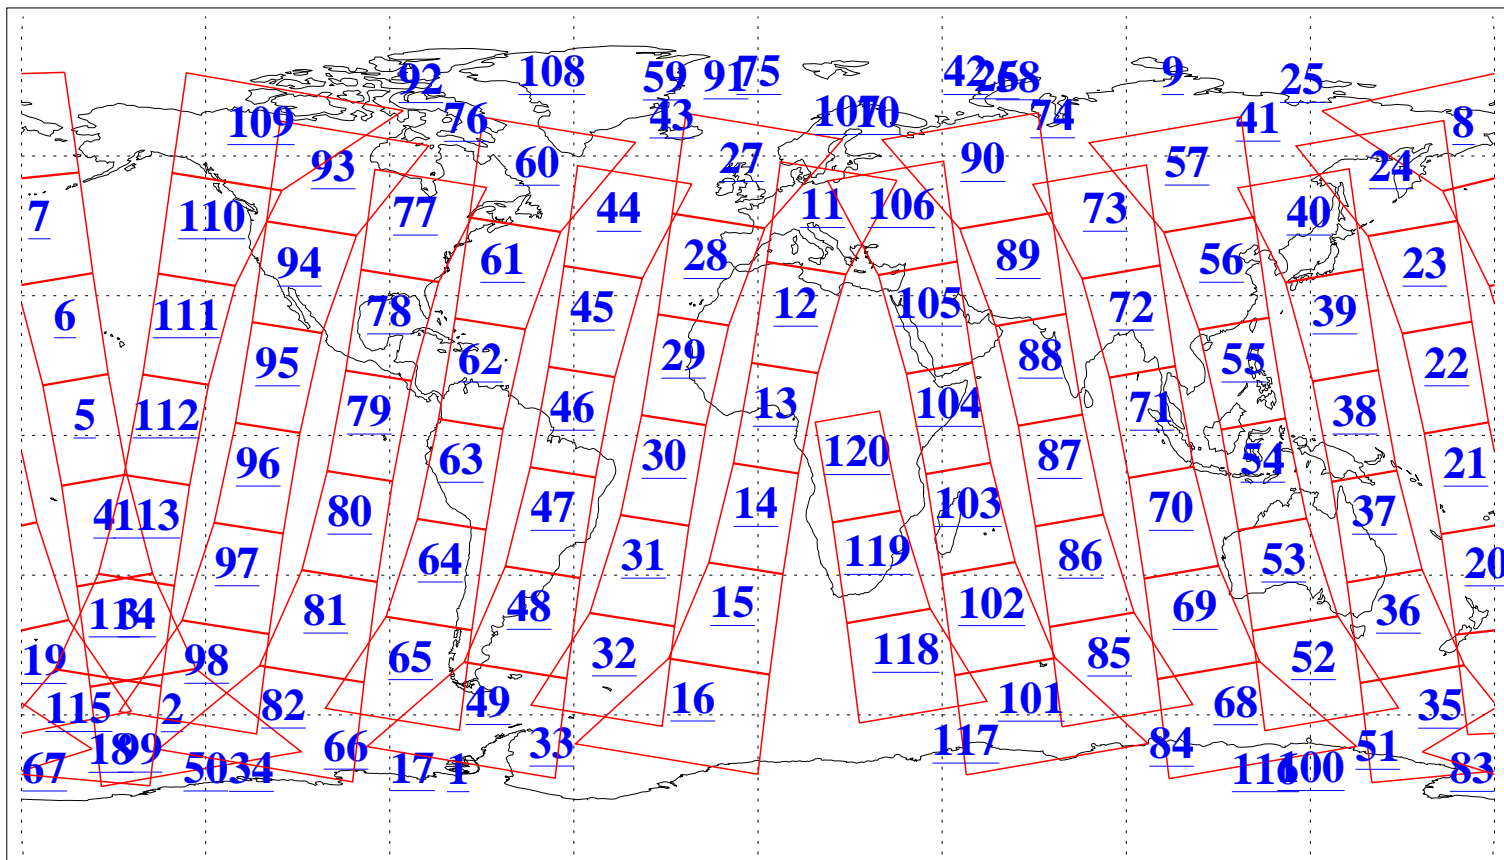

L1B Availability
AMSU Granules: 240
HSB Granules: 0
AIRS Granules: 240

12 Nov 2016
DoY 317
Aqua Day 5306
Granules: 1 to 120

Granules: 121 to 240

Legend: AMSU Available, HSB Available, AIRS Available

L1B Availability
AMSU Granules: 240
HSB Granules: 0
AIRS Granules: 240

12 Nov 2016
DoY 317
Aqua Day 5306
Ascending Granules

Descending Granules

Legend: AMSU Available, HSB Available, AIRS Available

L1B Availability
 AMSU Granules: 240
 HSB Granules: 0
 AIRS Granules: 240

12 Nov 2016
 DoY 317
 Aqua Day 5306

Northern Hemisphere Granules

Southern Hemisphere Granules

Legend: AMSU Available, HSB Available, AIRS Available