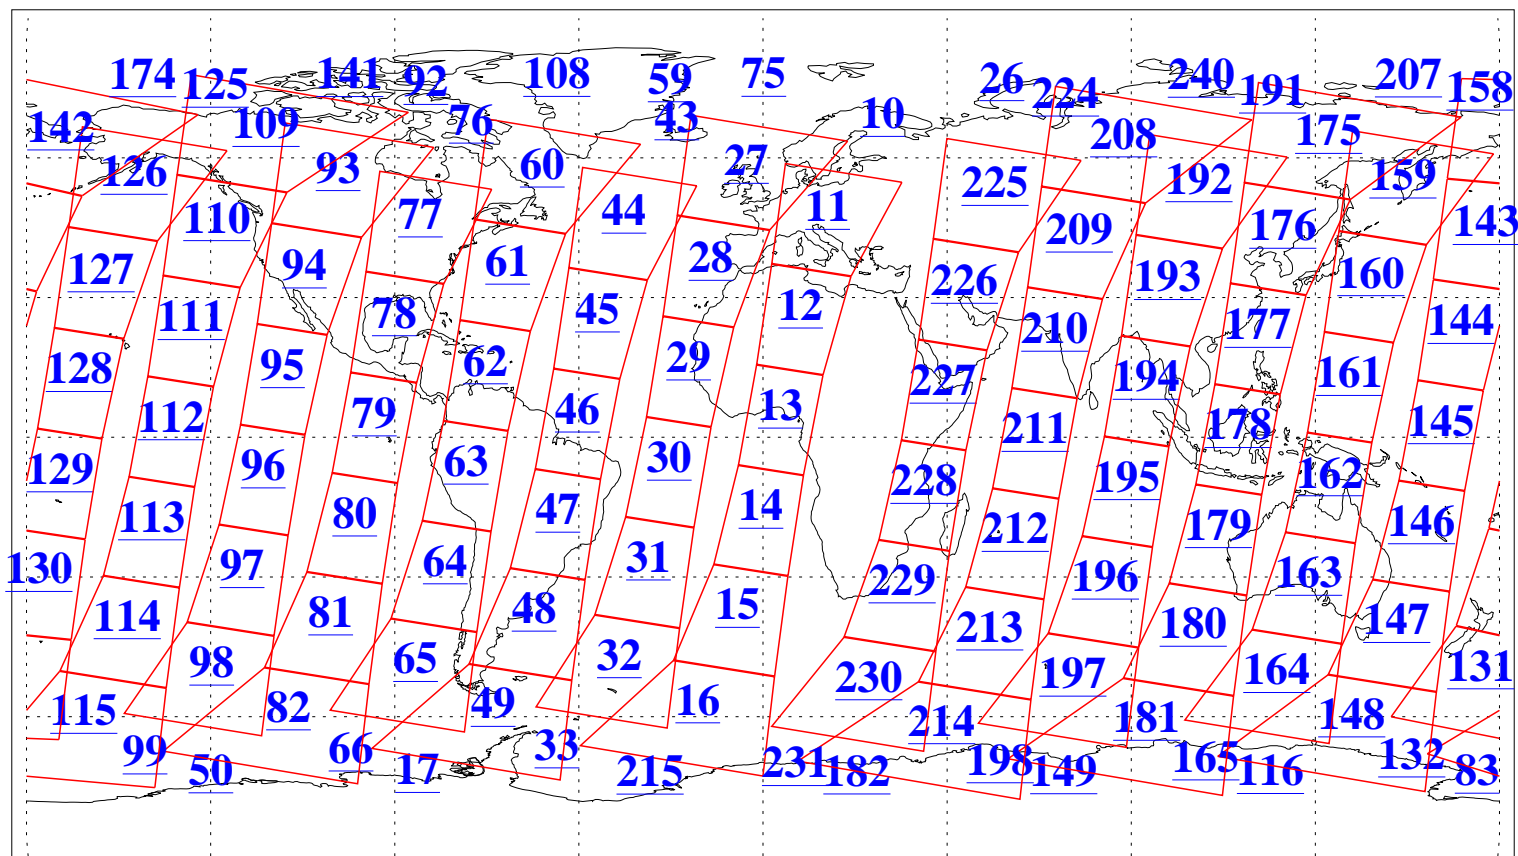

L1B Availability
AMSU Granules: 240
HSB Granules: 0
AIRS Granules: 240

12 Nov 2016
DoY 317
Aqua Day 5306
Granules: 1 to 120

Granules: 121 to 240

Legend: AMSU Available, HSB Available, AIRS Available

L1B Availability
AMSU Granules: 240
HSB Granules: 0
AIRS Granules: 240

12 Nov 2016
DoY 317
Aqua Day 5306
Ascending Granules

Descending Granules

Legend: AMSU Available, HSB Available, AIRS Available

L1B Availability
 AMSU Granules: 240
 HSB Granules: 0
 AIRS Granules: 240

12 Nov 2016
 DoY 317
 Aqua Day 5306

Northern Hemisphere Granules

Southern Hemisphere Granules

Legend: AMSU Available, HSB Available, AIRS Available