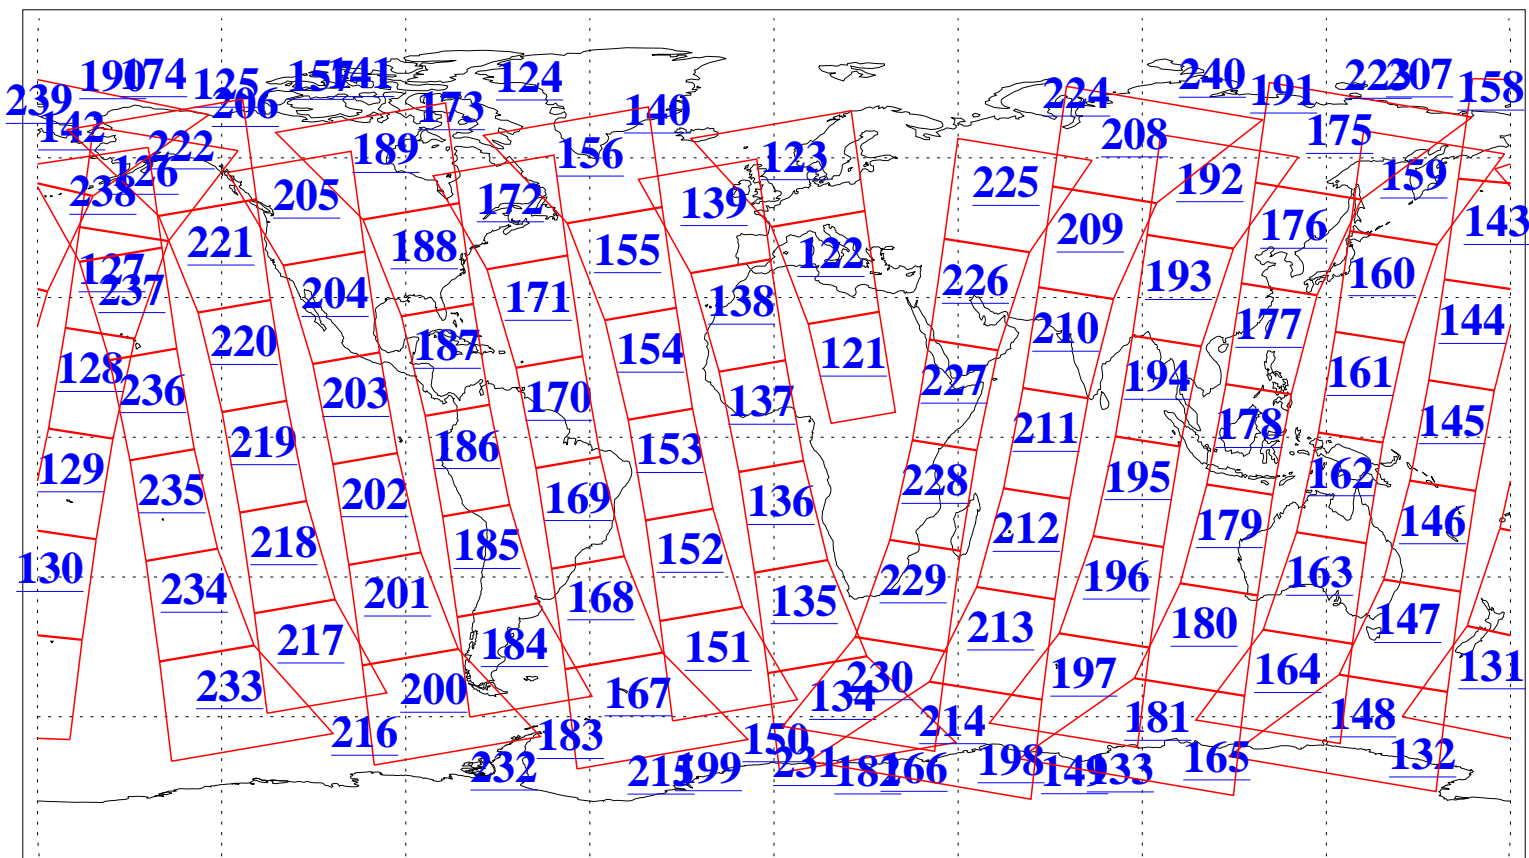

L1B Availability
AMSU Granules: 240
HSB Granules: 0
AIRS Granules: 240

12 Nov 2016
DoY 317
Aqua Day 5306
Granules: 1 to 120

Granules: 121 to 240

Legend: AMSU Available, HSB Available, AIRS Available

L1B Availability
AMSU Granules: 240
HSB Granules: 0
AIRS Granules: 240

12 Nov 2016
DoY 317
Aqua Day 5306
Ascending Granules

Descending Granules

Legend: AMSU Available, HSB Available, AIRS Available

L1B Availability
 AMSU Granules: 240
 HSB Granules: 0
 AIRS Granules: 240

12 Nov 2016
 DoY 317
 Aqua Day 5306

Northern Hemisphere Granules

Southern Hemisphere Granules

Legend: AMSU Available, HSB Available, AIRS Available