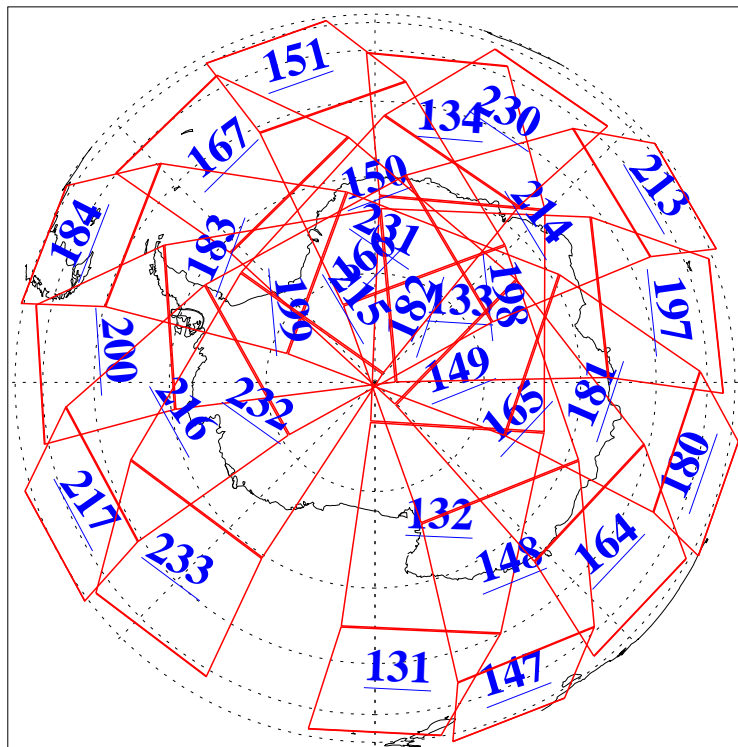

12 Nov 2016
DoY 317
Aqua Day 5306
Ascending Granules

Descending Granules

Legend: AMSU Available, HSB Available, AIRS Available

L1B Availability
 AMSU Granules: 240
 HSB Granules: 0
 AIRS Granules: 240

12 Nov 2016
 DoY 317
 Aqua Day 5306

Northern Hemisphere Granules

Southern Hemisphere Granules

Legend: AMSU Available, HSB Available, AIRS Available