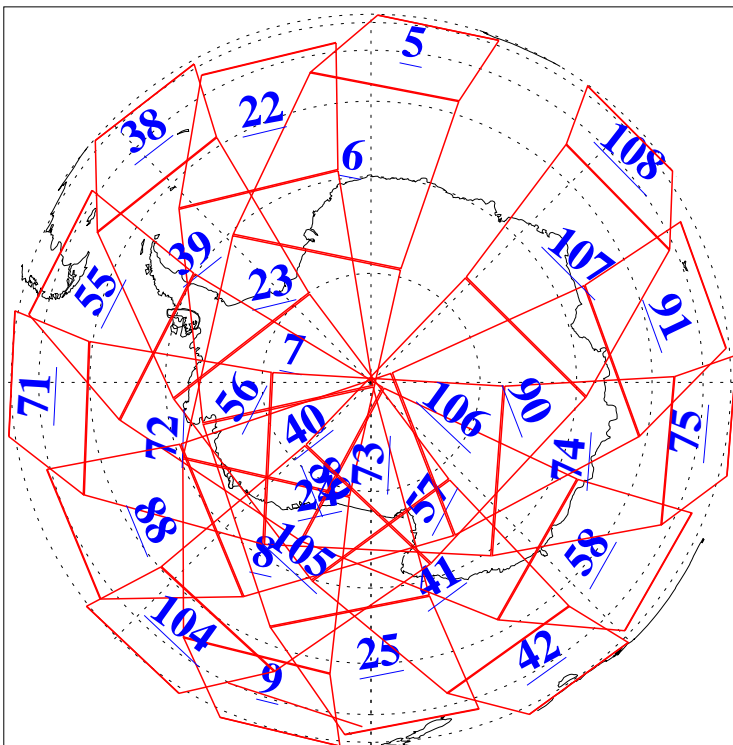

L1B Availability
AMSU Granules: 239
HSB Granules: 0
AIRS Granules: 240

6 Nov 2016
DoY 311
Aqua Day 5300
Granules: 1 to 120

Granules: 121 to 240

Legend: AMSU Available, HSB Available, AIRS Available

L1B Availability
AMSU Granules: 239
HSB Granules: 0
AIRS Granules: 240

6 Nov 2016
DoY 311
Aqua Day 5300

Ascending Granules

Descending Granules

Legend: AMSU Available, HSB Available, AIRS Available

L1B Availability
 AMSU Granules: 239
 HSB Granules: 0
 AIRS Granules: 240

6 Nov 2016
 DoY 311
 Aqua Day 5300

Northern Hemisphere Granules

Southern Hemisphere Granules

Legend: AMSU Available, HSB Available, AIRS Available