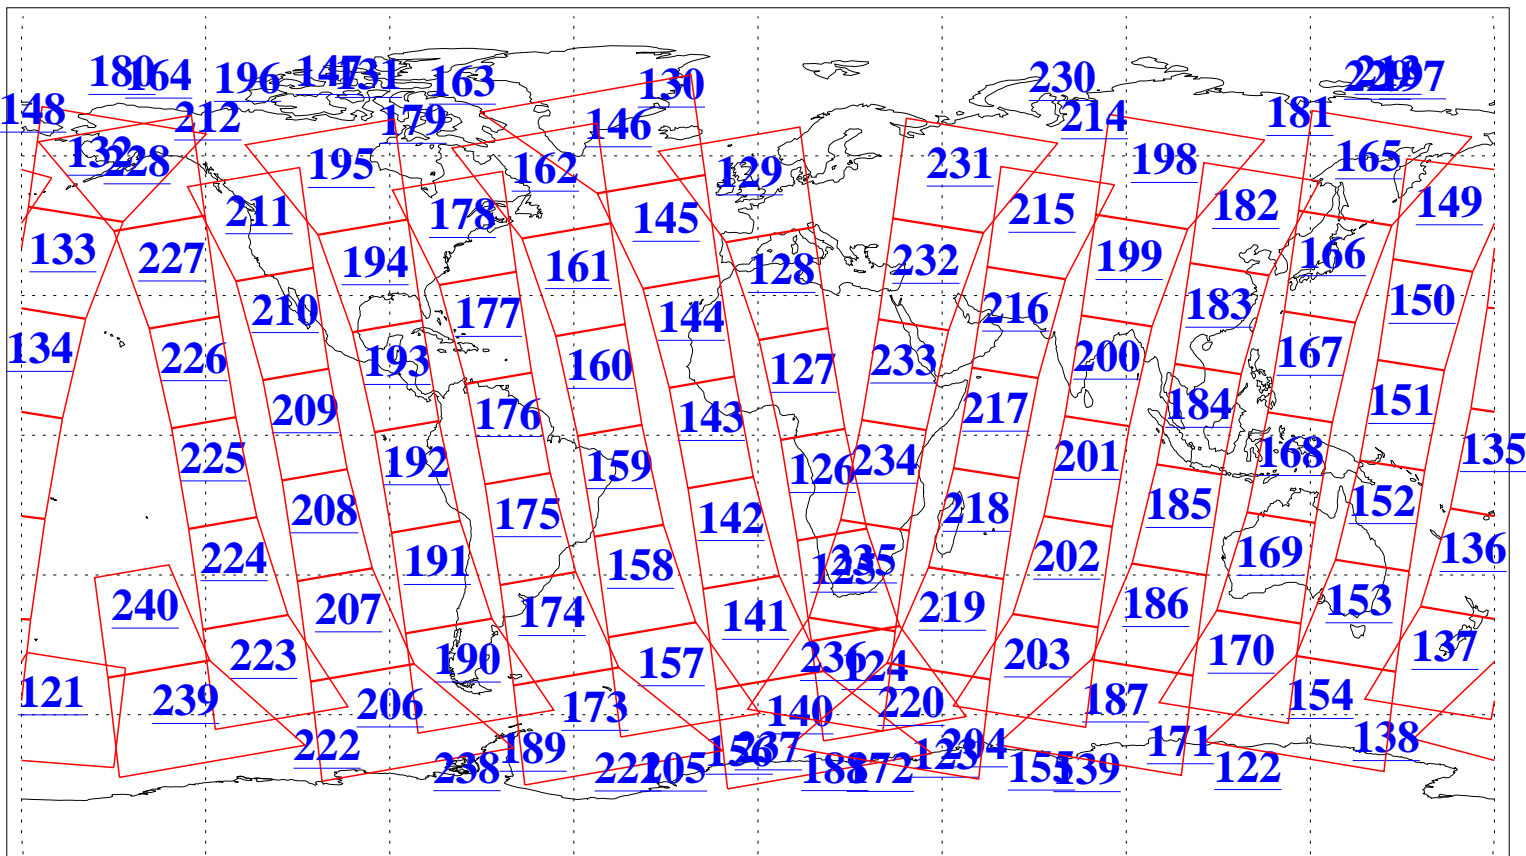

L1B Availability
AMSU Granules: 239
HSB Granules: 0
AIRS Granules: 240

6 Nov 2016
DoY 311
Aqua Day 5300
Granules: 1 to 120

Granules: 121 to 240

Legend: AMSU Available, HSB Available, AIRS Available

L1B Availability
AMSU Granules: 239
HSB Granules: 0
AIRS Granules: 240

6 Nov 2016
DoY 311
Aqua Day 5300

Ascending Granules

Descending Granules

Legend: AMSU Available, HSB Available, AIRS Available

L1B Availability
 AMSU Granules: 239
 HSB Granules: 0
 AIRS Granules: 240

6 Nov 2016
 DoY 311
 Aqua Day 5300

Northern Hemisphere Granules

Southern Hemisphere Granules

Legend: AMSU Available, HSB Available, AIRS Available