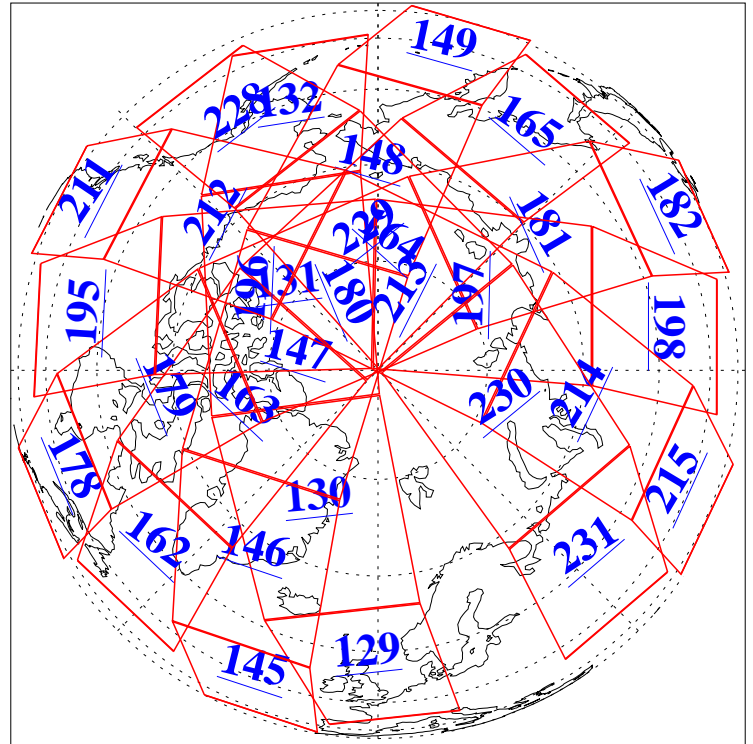

6 Nov 2016
DoY 311
Aqua Day 5300

Ascending Granules

Descending Granules

Legend: AMSU Available, HSB Available, AIRS Available

L1B Availability
 AMSU Granules: 239
 HSB Granules: 0
 AIRS Granules: 240

6 Nov 2016
 DoY 311
 Aqua Day 5300

Northern Hemisphere Granules

Southern Hemisphere Granules

Legend: AMSU Available, HSB Available, AIRS Available