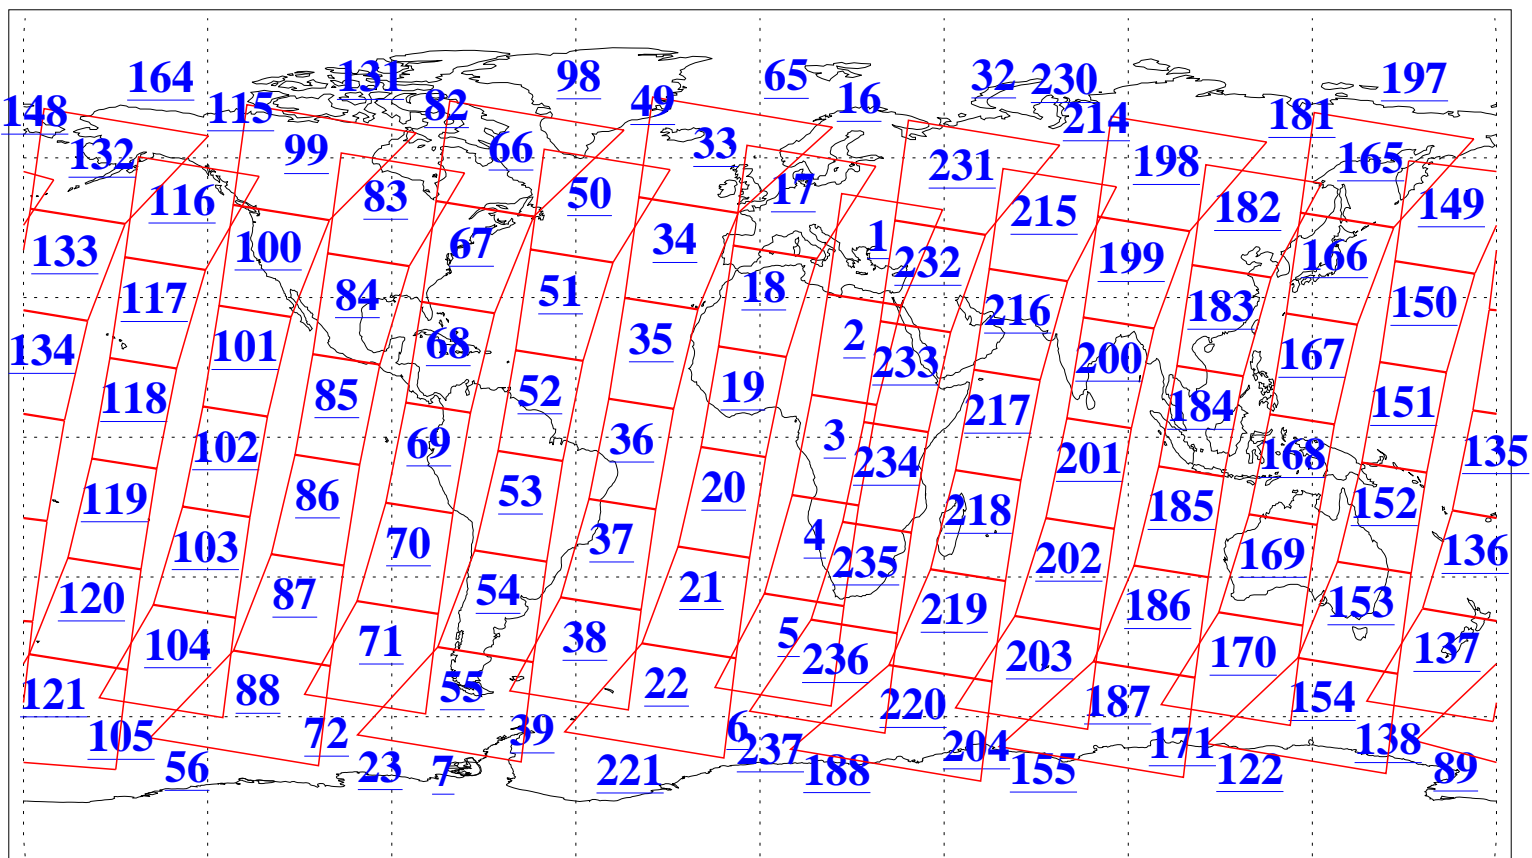

L1B Availability
AMSU Granules: 239
HSB Granules: 0
AIRS Granules: 240

6 Nov 2016
DoY 311
Aqua Day 5300
Granules: 1 to 120

Granules: 121 to 240

Legend: AMSU Available, HSB Available, AIRS Available

L1B Availability
AMSU Granules: 239
HSB Granules: 0
AIRS Granules: 240

6 Nov 2016
DoY 311
Aqua Day 5300

Ascending Granules

Descending Granules

Legend: AMSU Available, HSB Available, AIRS Available

L1B Availability
 AMSU Granules: 239
 HSB Granules: 0
 AIRS Granules: 240

6 Nov 2016
 DoY 311
 Aqua Day 5300

Northern Hemisphere Granules

Southern Hemisphere Granules

Legend: AMSU Available, HSB Available, AIRS Available