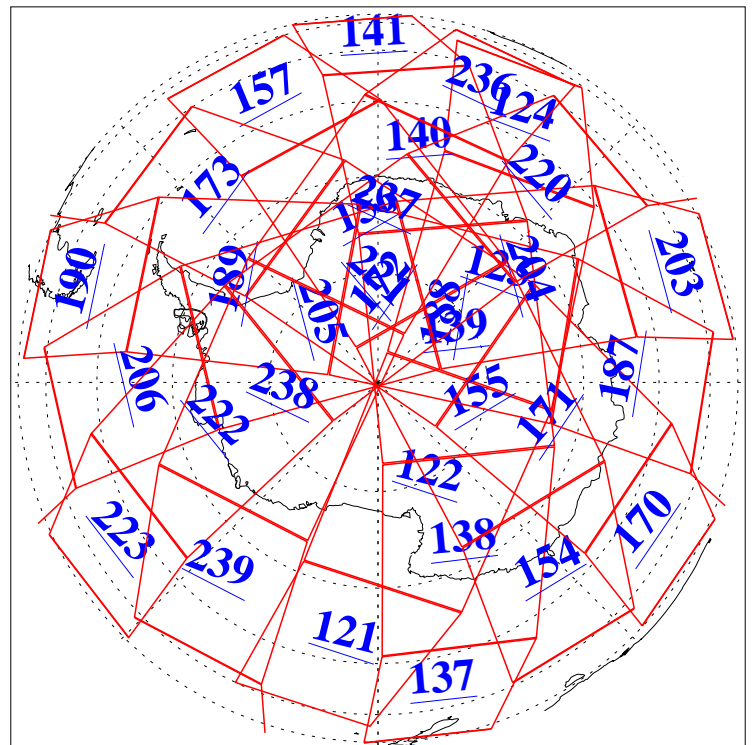

L1B Availability
AMSU Granules: 239
HSB Granules: 0
AIRS Granules: 240

6 Nov 2016
DoY 311
Aqua Day 5300
Granules: 1 to 120

Granules: 121 to 240

Legend: AMSU Available, HSB Available, AIRS Available

L1B Availability
AMSU Granules: 239
HSB Granules: 0
AIRS Granules: 240

6 Nov 2016
DoY 311
Aqua Day 5300

Ascending Granules

Descending Granules

Legend: AMSU Available, HSB Available, AIRS Available

L1B Availability
 AMSU Granules: 239
 HSB Granules: 0
 AIRS Granules: 240

6 Nov 2016
 DoY 311
 Aqua Day 5300

Northern Hemisphere Granules

Southern Hemisphere Granules

Legend: AMSU Available, HSB Available, AIRS Available