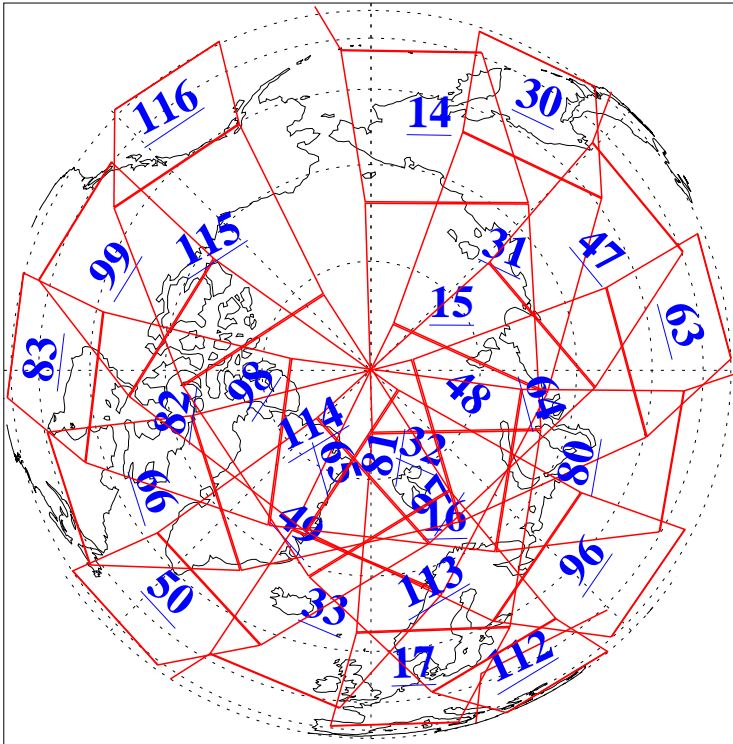

L1B Availability
AMSU Granules: 239
HSB Granules: 0
AIRS Granules: 240

6 Nov 2016
DoY 311
Aqua Day 5300
Granules: 1 to 120

Granules: 121 to 240

Legend: AMSU Available, HSB Available, AIRS Available

L1B Availability
AMSU Granules: 239
HSB Granules: 0
AIRS Granules: 240

6 Nov 2016
DoY 311
Aqua Day 5300

Ascending Granules

Descending Granules

Legend: AMSU Available, HSB Available, AIRS Available

L1B Availability
 AMSU Granules: 239
 HSB Granules: 0
 AIRS Granules: 240

6 Nov 2016
 DoY 311
 Aqua Day 5300

Northern Hemisphere Granules

Southern Hemisphere Granules

Legend: AMSU Available, HSB Available, AIRS Available