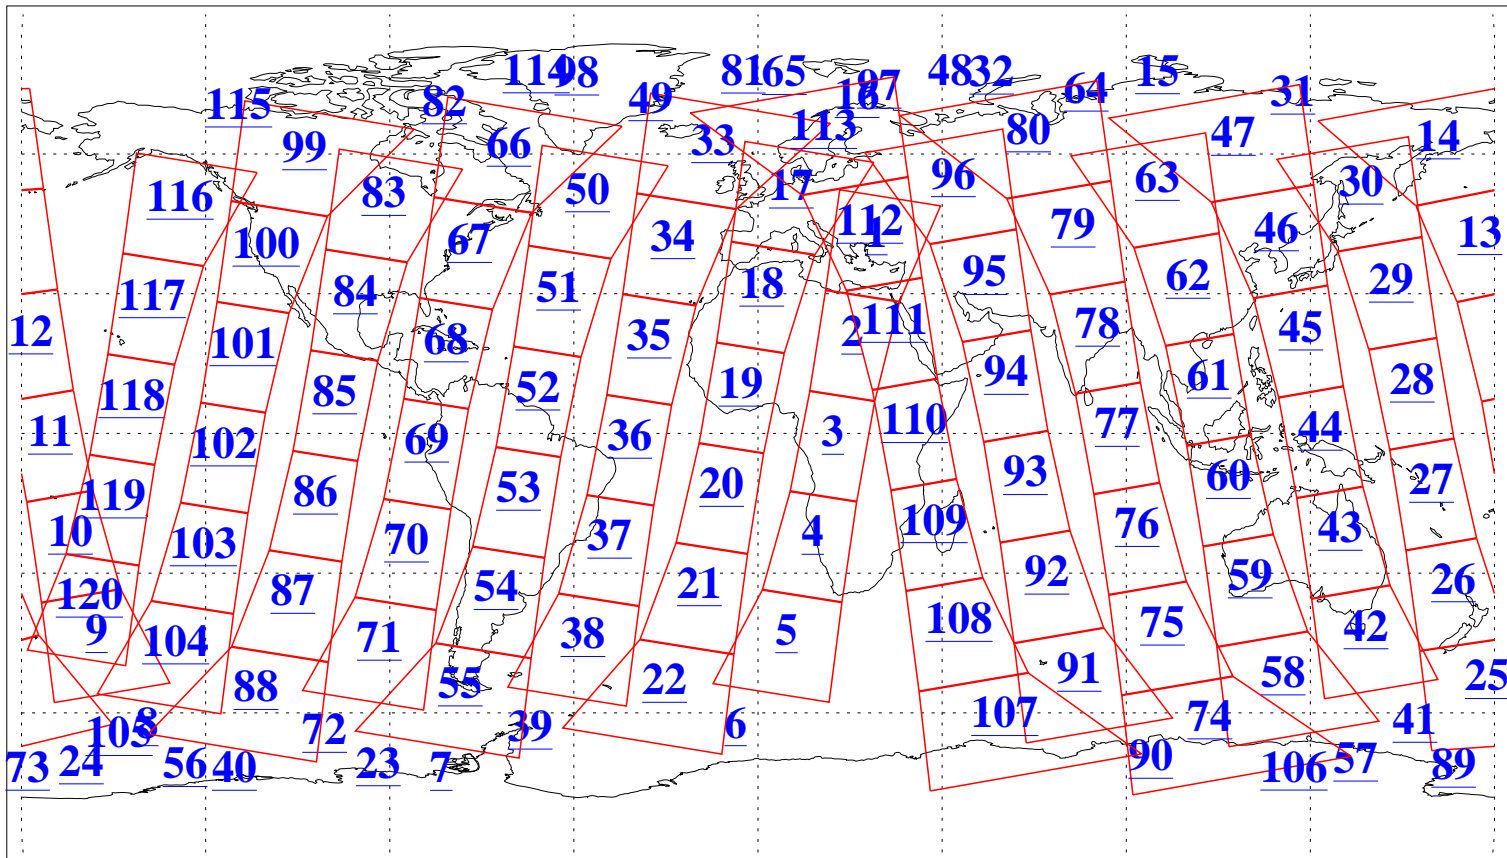

L1B Availability
AMSU Granules: 239
HSB Granules: 0
AIRS Granules: 240

6 Nov 2016
DoY 311
Aqua Day 5300
Granules: 1 to 120

Granules: 121 to 240

Legend: AMSU Available, HSB Available, AIRS Available

L1B Availability
AMSU Granules: 239
HSB Granules: 0
AIRS Granules: 240

6 Nov 2016
DoY 311
Aqua Day 5300

Ascending Granules

Descending Granules

Legend: AMSU Available, HSB Available, AIRS Available

L1B Availability
 AMSU Granules: 239
 HSB Granules: 0
 AIRS Granules: 240

6 Nov 2016
 DoY 311
 Aqua Day 5300

Northern Hemisphere Granules

Southern Hemisphere Granules

Legend: AMSU Available, HSB Available, AIRS Available