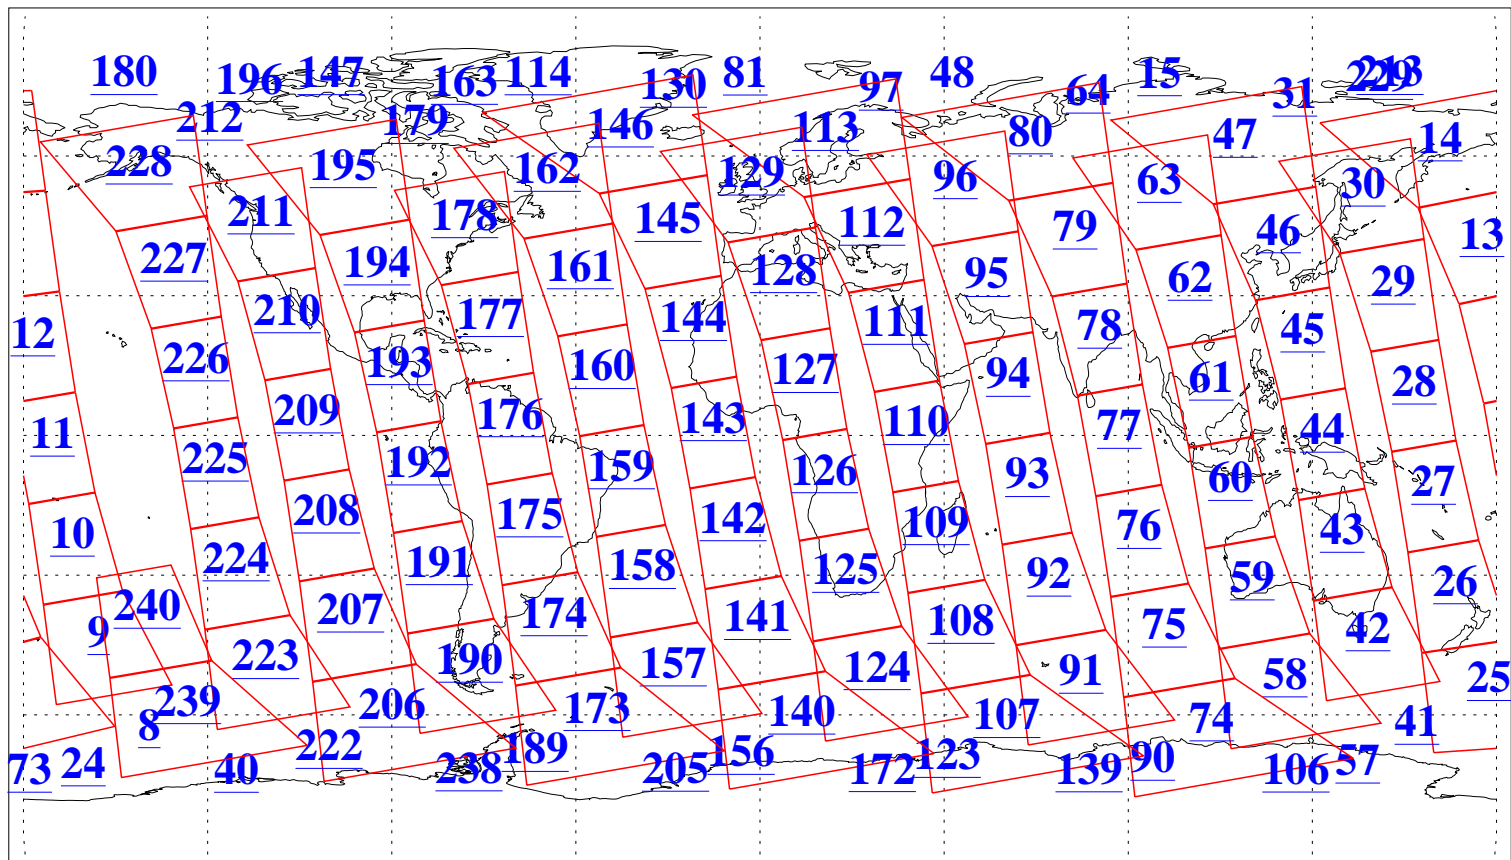

L1B Availability
AMSU Granules: 239
HSB Granules: 0
AIRS Granules: 240

6 Nov 2016
DoY 311
Aqua Day 5300
Granules: 1 to 120

Granules: 121 to 240

Legend: AMSU Available, HSB Available, AIRS Available

L1B Availability
AMSU Granules: 239
HSB Granules: 0
AIRS Granules: 240

6 Nov 2016
DoY 311
Aqua Day 5300

Ascending Granules

Descending Granules

Legend: AMSU Available, HSB Available, AIRS Available

L1B Availability
 AMSU Granules: 239
 HSB Granules: 0
 AIRS Granules: 240

6 Nov 2016
 DoY 311
 Aqua Day 5300

Northern Hemisphere Granules

Southern Hemisphere Granules

Legend: AMSU Available, HSB Available, AIRS Available