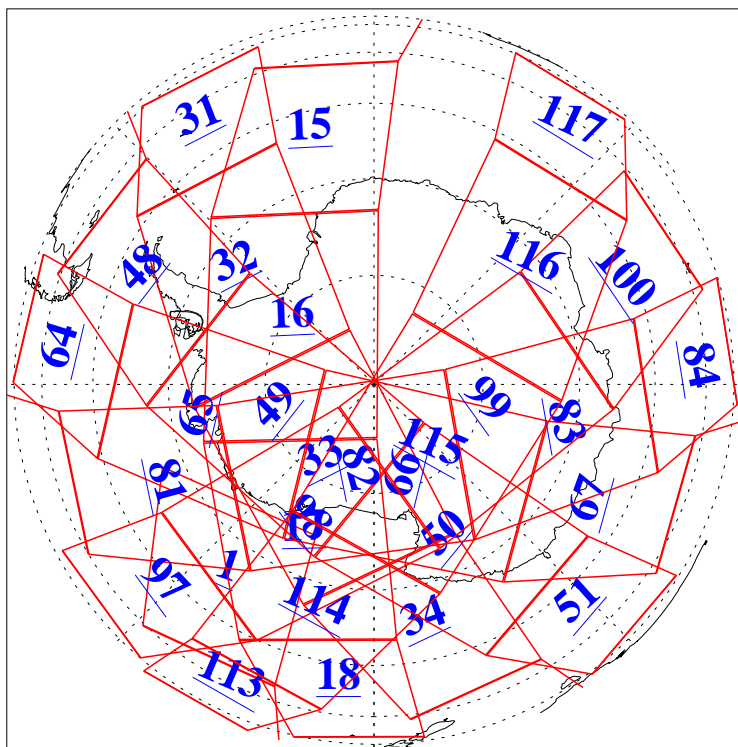

L1B Availability  
AMSU Granules: 240  
HSB Granules: 0  
AIRS Granules: 240

5 Nov 2016  
DoY 310  
Aqua Day 5299  
Granules: 1 to 120

Granules: 121 to 240

Legend: AMSU Available, HSB Available, AIRS Available

L1B Availability  
AMSU Granules: 240  
HSB Granules: 0  
AIRS Granules: 240

5 Nov 2016  
DoY 310  
Aqua Day 5299

Ascending Granules

Descending Granules

Legend: AMSU Available, HSB Available, AIRS Available

L1B Availability  
 AMSU Granules: 240  
 HSB Granules: 0  
 AIRS Granules: 240

5 Nov 2016  
 DoY 310  
 Aqua Day 5299

Northern Hemisphere Granules

Southern Hemisphere Granules

Legend: AMSU Available, HSB Available, AIRS Available