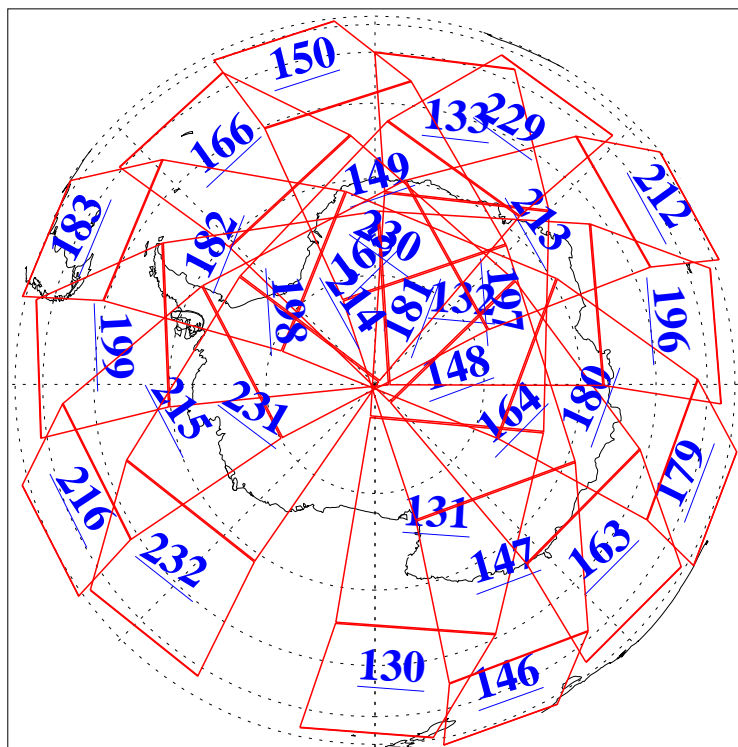

L1B Availability  
AMSU Granules: 240  
HSB Granules: 0  
AIRS Granules: 240

5 Nov 2016  
DoY 310  
Aqua Day 5299

Ascending Granules

Descending Granules

Legend: AMSU Available, HSB Available, AIRS Available

L1B Availability  
 AMSU Granules: 240  
 HSB Granules: 0  
 AIRS Granules: 240

5 Nov 2016  
 DoY 310  
 Aqua Day 5299

Northern Hemisphere Granules

Southern Hemisphere Granules

Legend: AMSU Available, HSB Available, AIRS Available