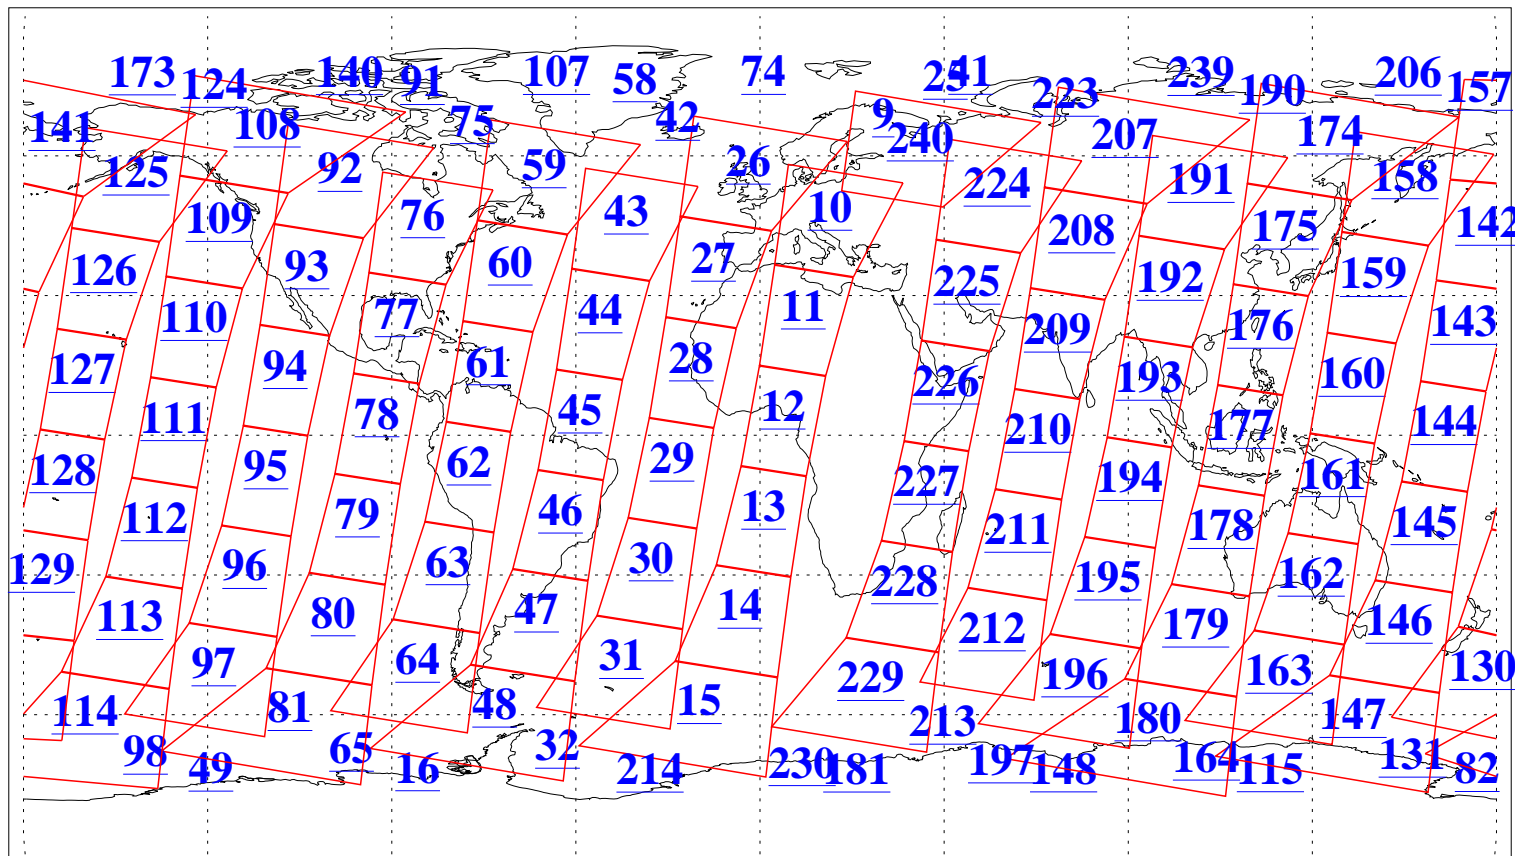

L1B Availability  
AMSU Granules: 240  
HSB Granules: 0  
AIRS Granules: 240

5 Nov 2016  
DoY 310  
Aqua Day 5299  
Granules: 1 to 120

Granules: 121 to 240

Legend: AMSU Available, HSB Available, AIRS Available

L1B Availability  
AMSU Granules: 240  
HSB Granules: 0  
AIRS Granules: 240

5 Nov 2016  
DoY 310  
Aqua Day 5299

Ascending Granules

Descending Granules

Legend: AMSU Available, HSB Available, AIRS Available

L1B Availability  
 AMSU Granules: 240  
 HSB Granules: 0  
 AIRS Granules: 240

5 Nov 2016  
 DoY 310  
 Aqua Day 5299

Northern Hemisphere Granules

Southern Hemisphere Granules

Legend: AMSU Available, HSB Available, AIRS Available