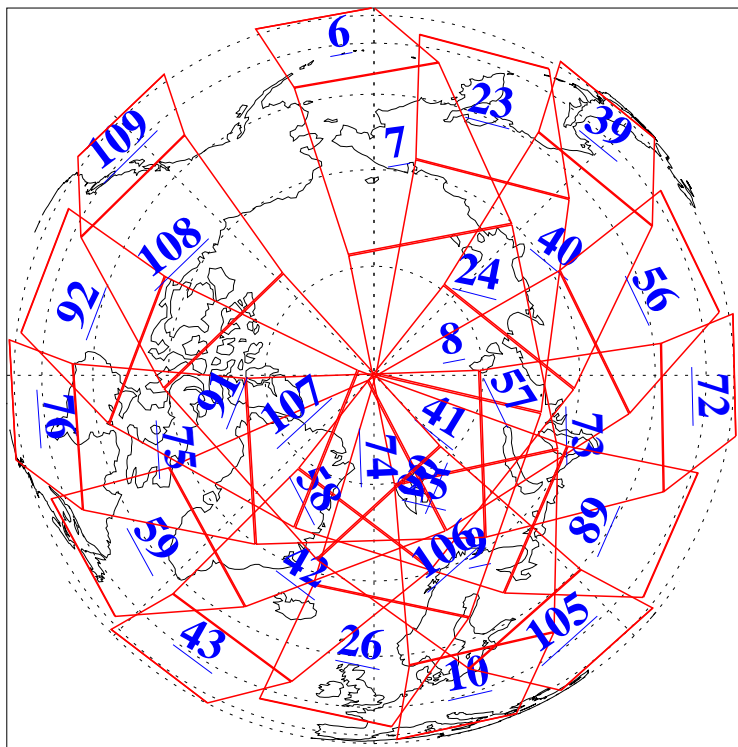

L1B Availability  
AMSU Granules: 240  
HSB Granules: 0  
AIRS Granules: 240

5 Nov 2016  
DoY 310  
Aqua Day 5299  
Granules: 1 to 120

Granules: 121 to 240

Legend: AMSU Available, HSB Available, AIRS Available

L1B Availability  
AMSU Granules: 240  
HSB Granules: 0  
AIRS Granules: 240

5 Nov 2016  
DoY 310  
Aqua Day 5299

Ascending Granules

Descending Granules

Legend: AMSU Available, HSB Available, AIRS Available

L1B Availability  
 AMSU Granules: 240  
 HSB Granules: 0  
 AIRS Granules: 240

5 Nov 2016  
 DoY 310  
 Aqua Day 5299

Northern Hemisphere Granules

Southern Hemisphere Granules

Legend: AMSU Available, HSB Available, AIRS Available