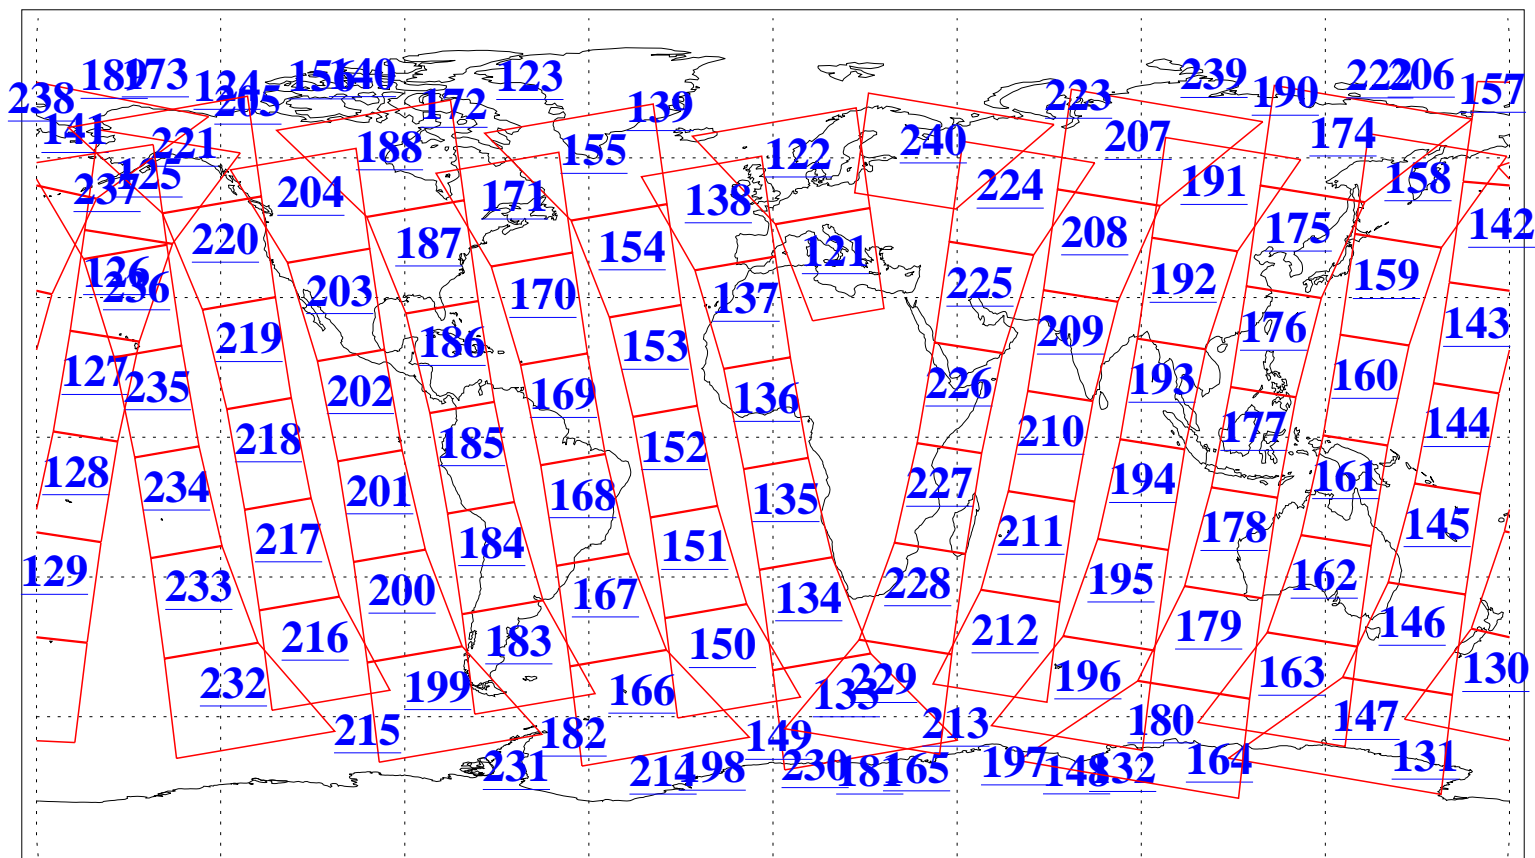

L1B Availability  
AMSU Granules: 240  
HSB Granules: 0  
AIRS Granules: 240

5 Nov 2016  
DoY 310  
Aqua Day 5299  
Granules: 1 to 120

Granules: 121 to 240

Legend: AMSU Available, HSB Available, AIRS Available

L1B Availability  
AMSU Granules: 240  
HSB Granules: 0  
AIRS Granules: 240

5 Nov 2016  
DoY 310  
Aqua Day 5299

Ascending Granules

Descending Granules

Legend: AMSU Available, HSB Available, AIRS Available

L1B Availability  
 AMSU Granules: 240  
 HSB Granules: 0  
 AIRS Granules: 240

5 Nov 2016  
 DoY 310  
 Aqua Day 5299

Northern Hemisphere Granules

Southern Hemisphere Granules

Legend: AMSU Available, HSB Available, AIRS Available