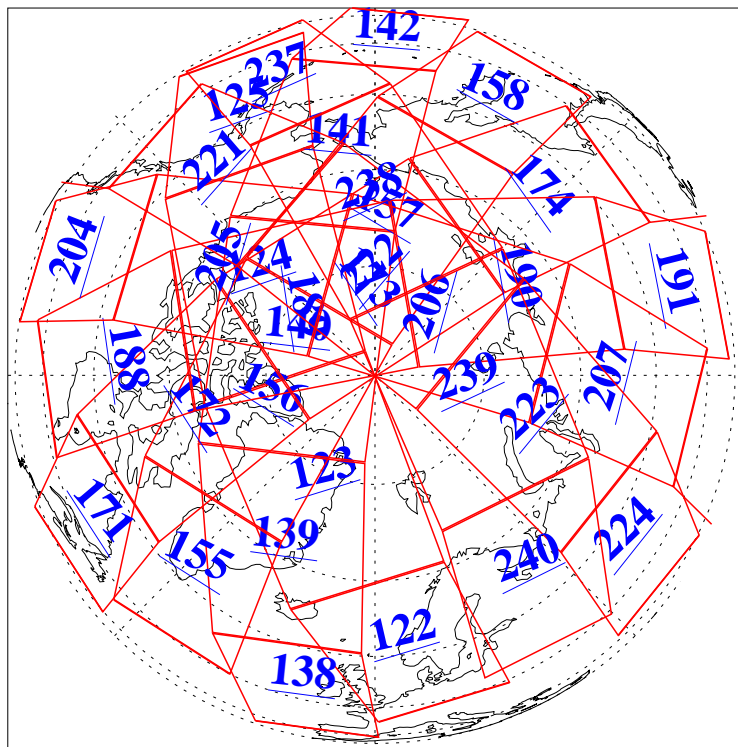

L1B Availability  
AMSU Granules: 240  
HSB Granules: 0  
AIRS Granules: 240

5 Nov 2016  
DoY 310  
Aqua Day 5299  
Granules: 1 to 120

Granules: 121 to 240

Legend: AMSU Available, HSB Available, AIRS Available

L1B Availability  
AMSU Granules: 240  
HSB Granules: 0  
AIRS Granules: 240

5 Nov 2016  
DoY 310  
Aqua Day 5299

Ascending Granules

Descending Granules

Legend: AMSU Available, HSB Available, AIRS Available

L1B Availability  
 AMSU Granules: 240  
 HSB Granules: 0  
 AIRS Granules: 240

5 Nov 2016  
 DoY 310  
 Aqua Day 5299

Northern Hemisphere Granules

Southern Hemisphere Granules

Legend: AMSU Available, HSB Available, AIRS Available