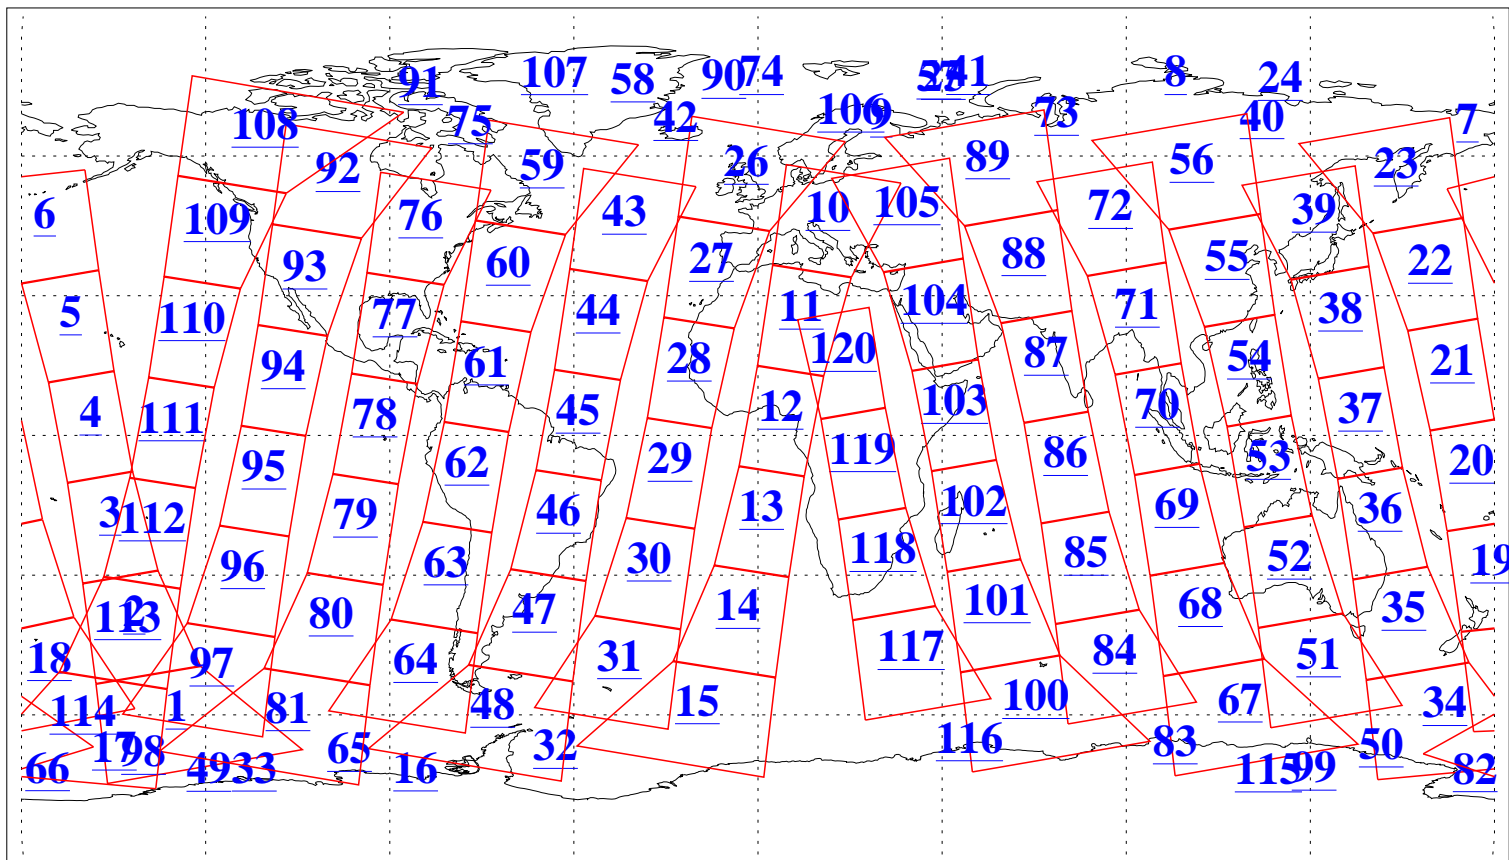

L1B Availability  
AMSU Granules: 240  
HSB Granules: 0  
AIRS Granules: 240

5 Nov 2016  
DoY 310  
Aqua Day 5299  
Granules: 1 to 120

Granules: 121 to 240

Legend: AMSU Available, HSB Available, AIRS Available

L1B Availability  
AMSU Granules: 240  
HSB Granules: 0  
AIRS Granules: 240

5 Nov 2016  
DoY 310  
Aqua Day 5299

Ascending Granules

Descending Granules

Legend: AMSU Available, HSB Available, AIRS Available

L1B Availability  
 AMSU Granules: 240  
 HSB Granules: 0  
 AIRS Granules: 240

5 Nov 2016  
 DoY 310  
 Aqua Day 5299

Northern Hemisphere Granules

Southern Hemisphere Granules

Legend: AMSU Available, HSB Available, AIRS Available