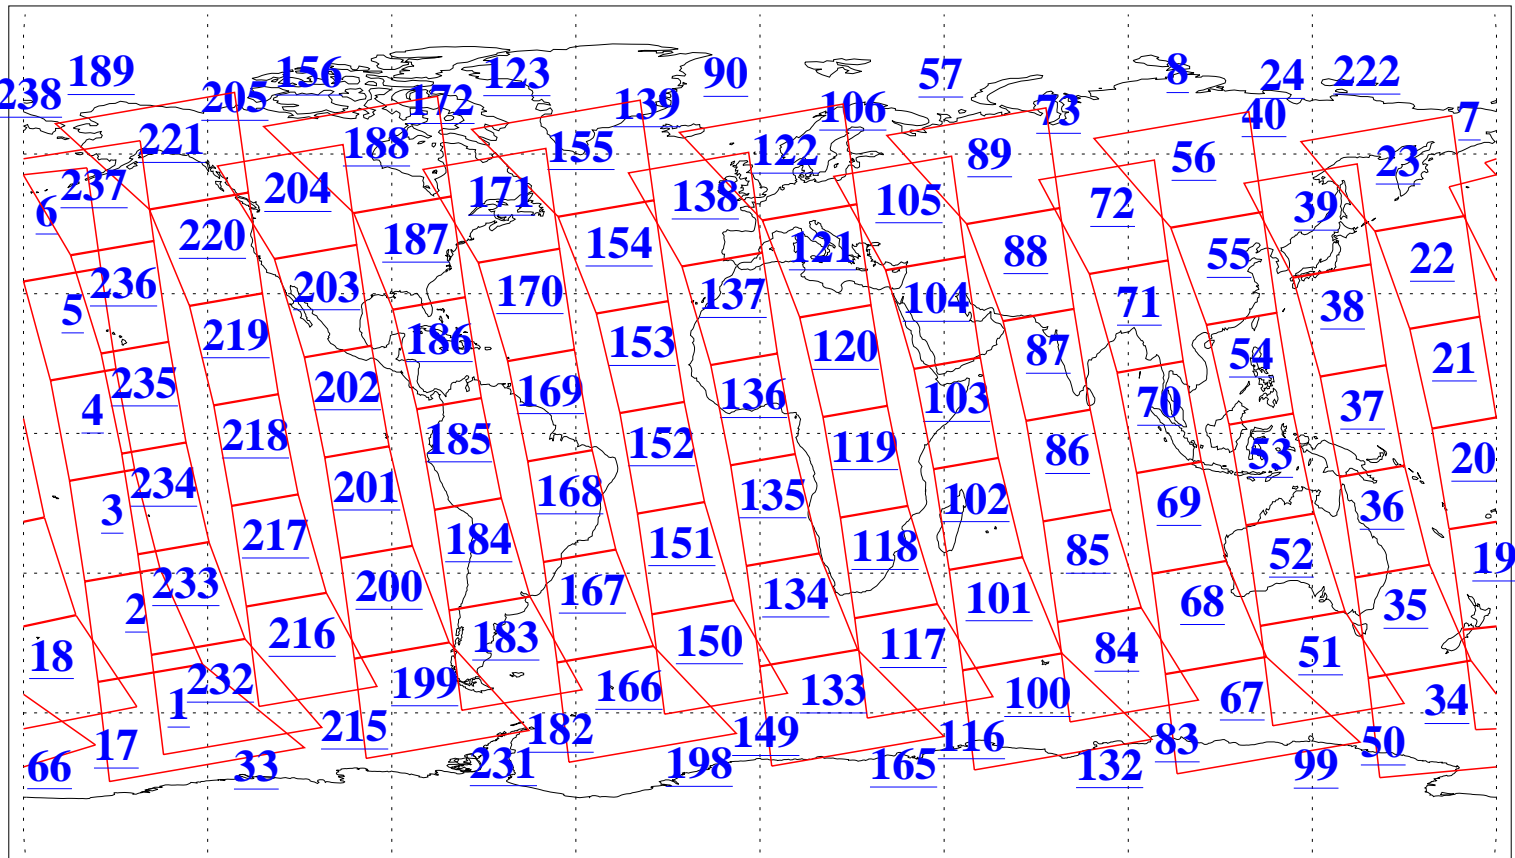

L1B Availability  
AMSU Granules: 240  
HSB Granules: 0  
AIRS Granules: 240

5 Nov 2016  
DoY 310  
Aqua Day 5299  
Granules: 1 to 120

Granules: 121 to 240

Legend: AMSU Available, HSB Available, AIRS Available

L1B Availability  
AMSU Granules: 240  
HSB Granules: 0  
AIRS Granules: 240

5 Nov 2016  
DoY 310  
Aqua Day 5299

Ascending Granules

Descending Granules

Legend: AMSU Available, HSB Available, AIRS Available

L1B Availability  
 AMSU Granules: 240  
 HSB Granules: 0  
 AIRS Granules: 240

5 Nov 2016  
 DoY 310  
 Aqua Day 5299

Northern Hemisphere Granules

Southern Hemisphere Granules

Legend: AMSU Available, HSB Available, AIRS Available