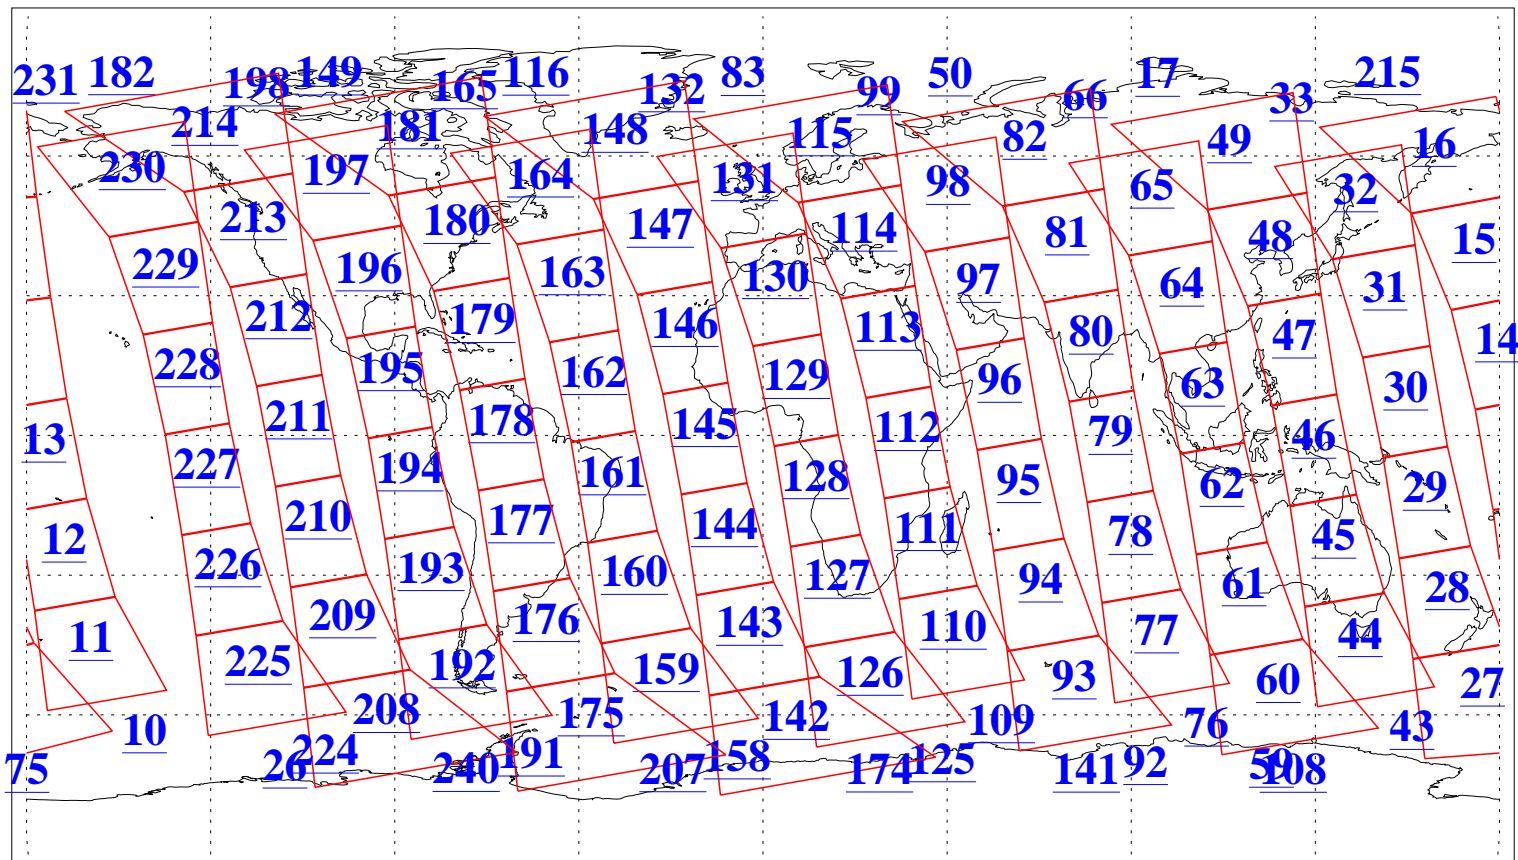

L1B Availability  
AMSU Granules: 240  
HSB Granules: 0  
AIRS Granules: 240

4 Nov 2016  
DoY 309  
Aqua Day 5298  
Granules: 1 to 120

Granules: 121 to 240

Legend: AMSU Available, HSB Available, AIRS Available

L1B Availability  
AMSU Granules: 240  
HSB Granules: 0  
AIRS Granules: 240

4 Nov 2016  
DoY 309  
Aqua Day 5298

Ascending Granules

Descending Granules

Legend: AMSU Available, HSB Available, AIRS Available

L1B Availability  
 AMSU Granules: 240  
 HSB Granules: 0  
 AIRS Granules: 240

4 Nov 2016  
 DoY 309  
 Aqua Day 5298

Northern Hemisphere Granules

Southern Hemisphere Granules

Legend: AMSU Available, HSB Available, AIRS Available