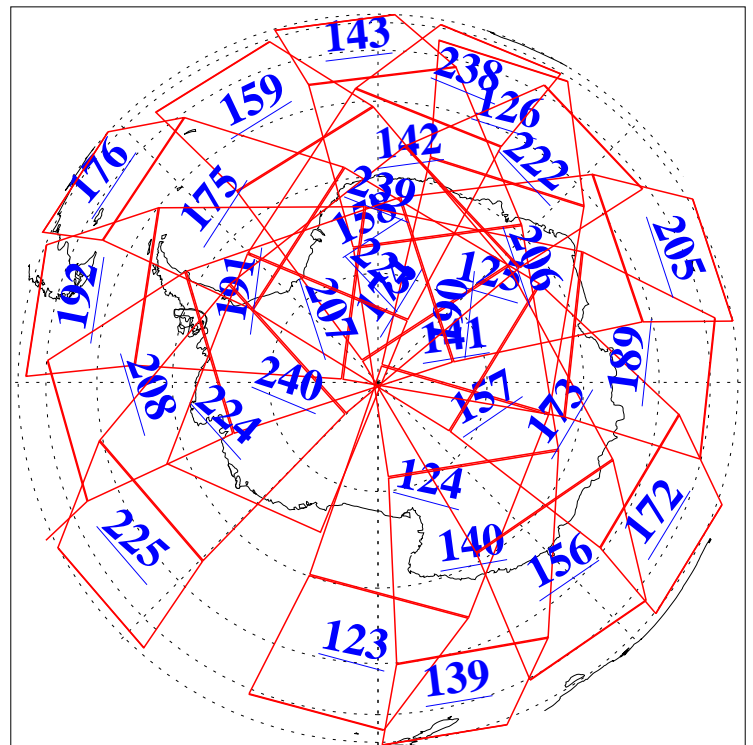

L1B Availability  
AMSU Granules: 240  
HSB Granules: 0  
AIRS Granules: 240

4 Nov 2016  
DoY 309  
Aqua Day 5298  
Granules: 1 to 120

Granules: 121 to 240

Legend: AMSU Available, HSB Available, AIRS Available

L1B Availability  
AMSU Granules: 240  
HSB Granules: 0  
AIRS Granules: 240

4 Nov 2016  
DoY 309  
Aqua Day 5298

Ascending Granules

Descending Granules

Legend: AMSU Available, HSB Available, AIRS Available

L1B Availability  
 AMSU Granules: 240  
 HSB Granules: 0  
 AIRS Granules: 240

4 Nov 2016  
 DoY 309  
 Aqua Day 5298

Northern Hemisphere Granules

Southern Hemisphere Granules

Legend: AMSU Available, HSB Available, AIRS Available