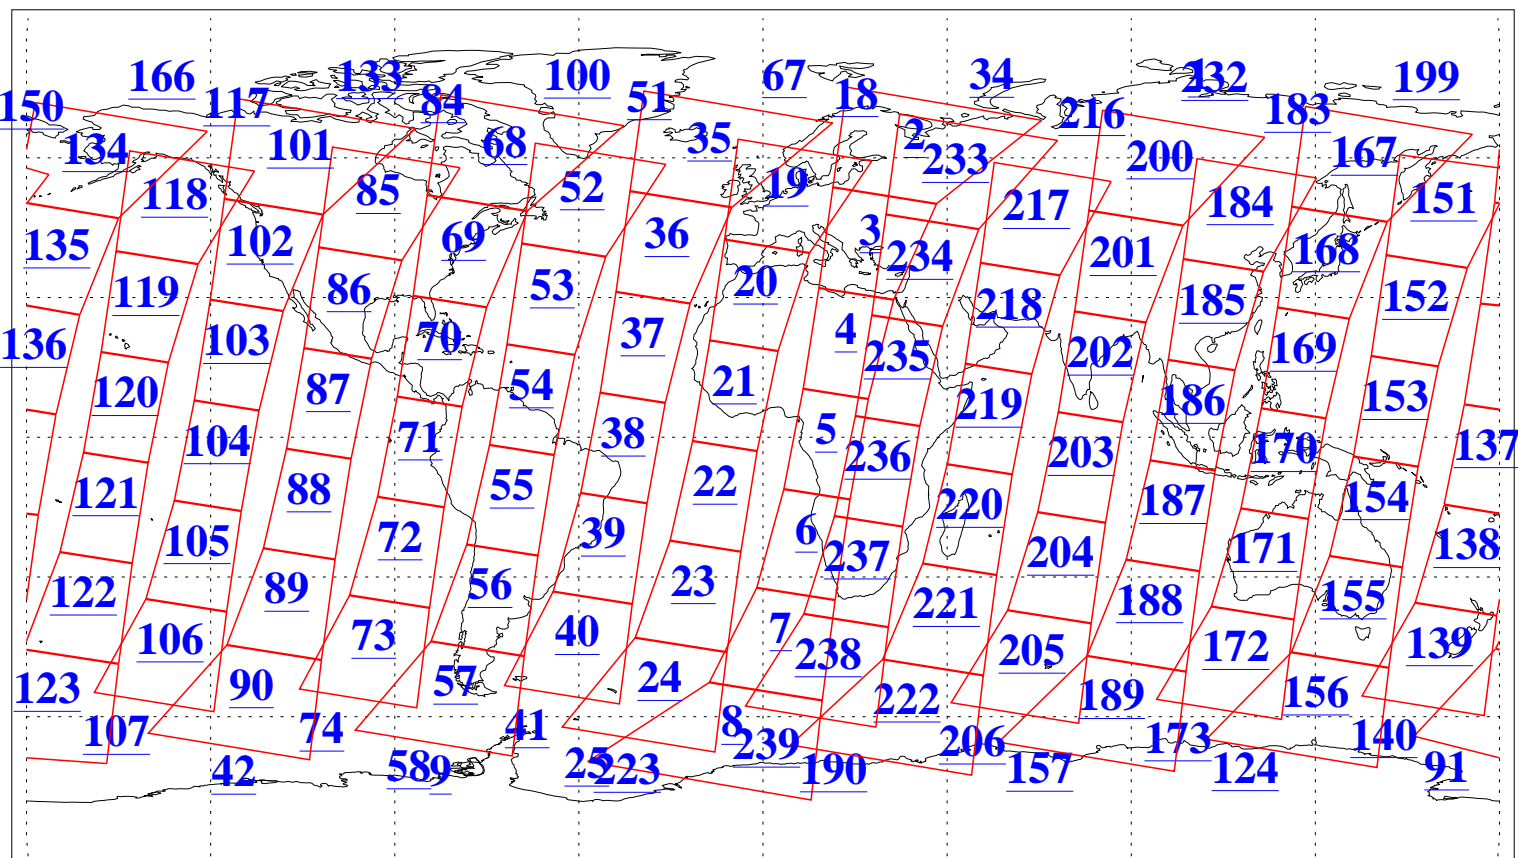

L1B Availability  
AMSU Granules: 240  
HSB Granules: 0  
AIRS Granules: 240

4 Nov 2016  
DoY 309  
Aqua Day 5298  
Granules: 1 to 120

Granules: 121 to 240

Legend: AMSU Available, HSB Available, AIRS Available

L1B Availability  
AMSU Granules: 240  
HSB Granules: 0  
AIRS Granules: 240

4 Nov 2016  
DoY 309  
Aqua Day 5298

Ascending Granules

Descending Granules

Legend: AMSU Available, HSB Available, AIRS Available

L1B Availability  
 AMSU Granules: 240  
 HSB Granules: 0  
 AIRS Granules: 240

4 Nov 2016  
 DoY 309  
 Aqua Day 5298

Northern Hemisphere Granules

Southern Hemisphere Granules

Legend: AMSU Available, HSB Available, AIRS Available