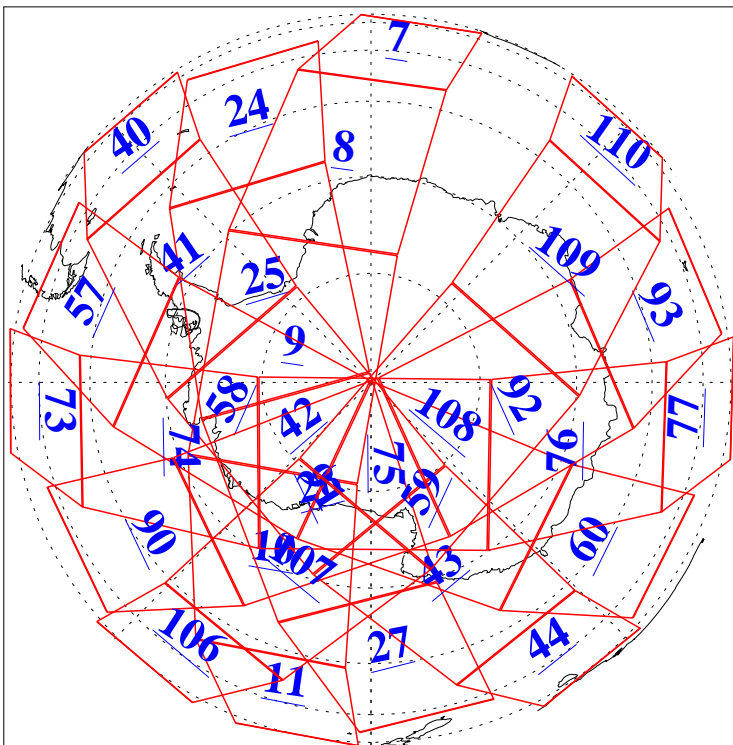

L1B Availability  
AMSU Granules: 240  
HSB Granules: 0  
AIRS Granules: 240

4 Nov 2016  
DoY 309  
Aqua Day 5298  
Granules: 1 to 120

Granules: 121 to 240

Legend: AMSU Available, HSB Available, AIRS Available

L1B Availability  
AMSU Granules: 240  
HSB Granules: 0  
AIRS Granules: 240

4 Nov 2016  
DoY 309  
Aqua Day 5298

Ascending Granules

Descending Granules

Legend: AMSU Available, HSB Available, AIRS Available

L1B Availability  
 AMSU Granules: 240  
 HSB Granules: 0  
 AIRS Granules: 240

4 Nov 2016  
 DoY 309  
 Aqua Day 5298

Northern Hemisphere Granules

Southern Hemisphere Granules

Legend: AMSU Available, HSB Available, AIRS Available