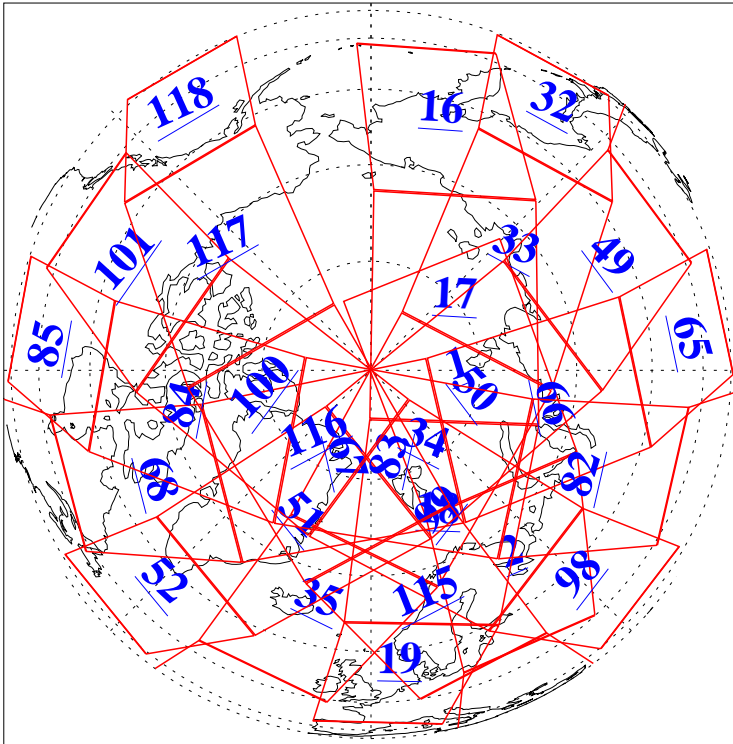

L1B Availability  
AMSU Granules: 240  
HSB Granules: 0  
AIRS Granules: 240

4 Nov 2016  
DoY 309  
Aqua Day 5298  
Granules: 1 to 120

Granules: 121 to 240

Legend: AMSU Available, HSB Available, AIRS Available

L1B Availability  
AMSU Granules: 240  
HSB Granules: 0  
AIRS Granules: 240

4 Nov 2016  
DoY 309  
Aqua Day 5298

Ascending Granules

Descending Granules

Legend: AMSU Available, HSB Available, AIRS Available

L1B Availability  
 AMSU Granules: 240  
 HSB Granules: 0  
 AIRS Granules: 240

4 Nov 2016  
 DoY 309  
 Aqua Day 5298

Northern Hemisphere Granules

Southern Hemisphere Granules

Legend: AMSU Available, HSB Available, AIRS Available