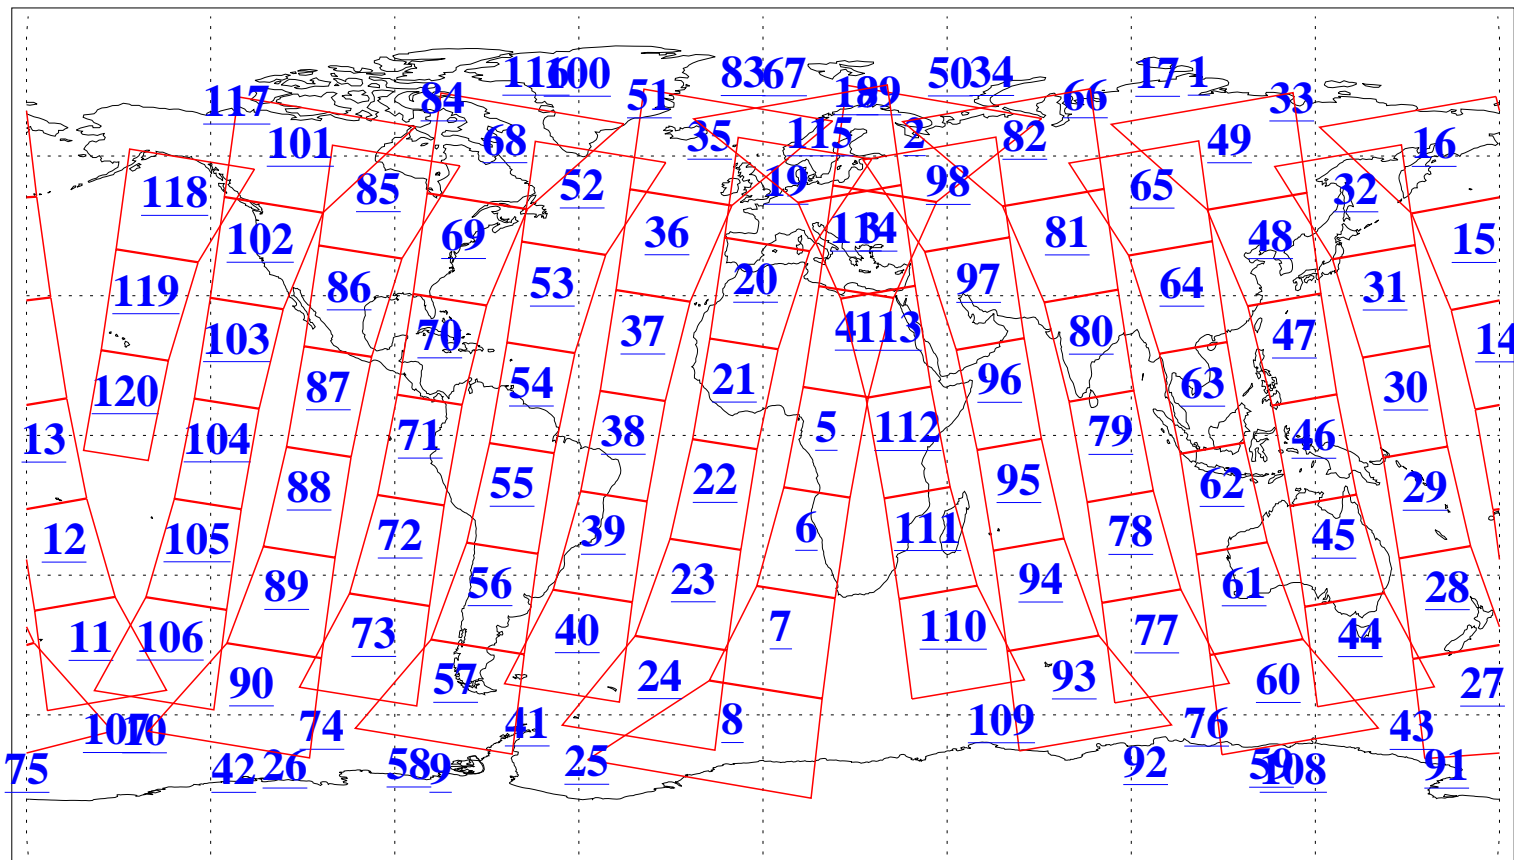

L1B Availability  
AMSU Granules: 240  
HSB Granules: 0  
AIRS Granules: 240

4 Nov 2016  
DoY 309  
Aqua Day 5298  
Granules: 1 to 120

Granules: 121 to 240

Legend: AMSU Available, HSB Available, AIRS Available

L1B Availability  
AMSU Granules: 240  
HSB Granules: 0  
AIRS Granules: 240

4 Nov 2016  
DoY 309  
Aqua Day 5298

Ascending Granules

Descending Granules

Legend: AMSU Available, HSB Available, AIRS Available

L1B Availability  
 AMSU Granules: 240  
 HSB Granules: 0  
 AIRS Granules: 240

4 Nov 2016  
 DoY 309  
 Aqua Day 5298

Northern Hemisphere Granules

Southern Hemisphere Granules

Legend: AMSU Available, HSB Available, AIRS Available