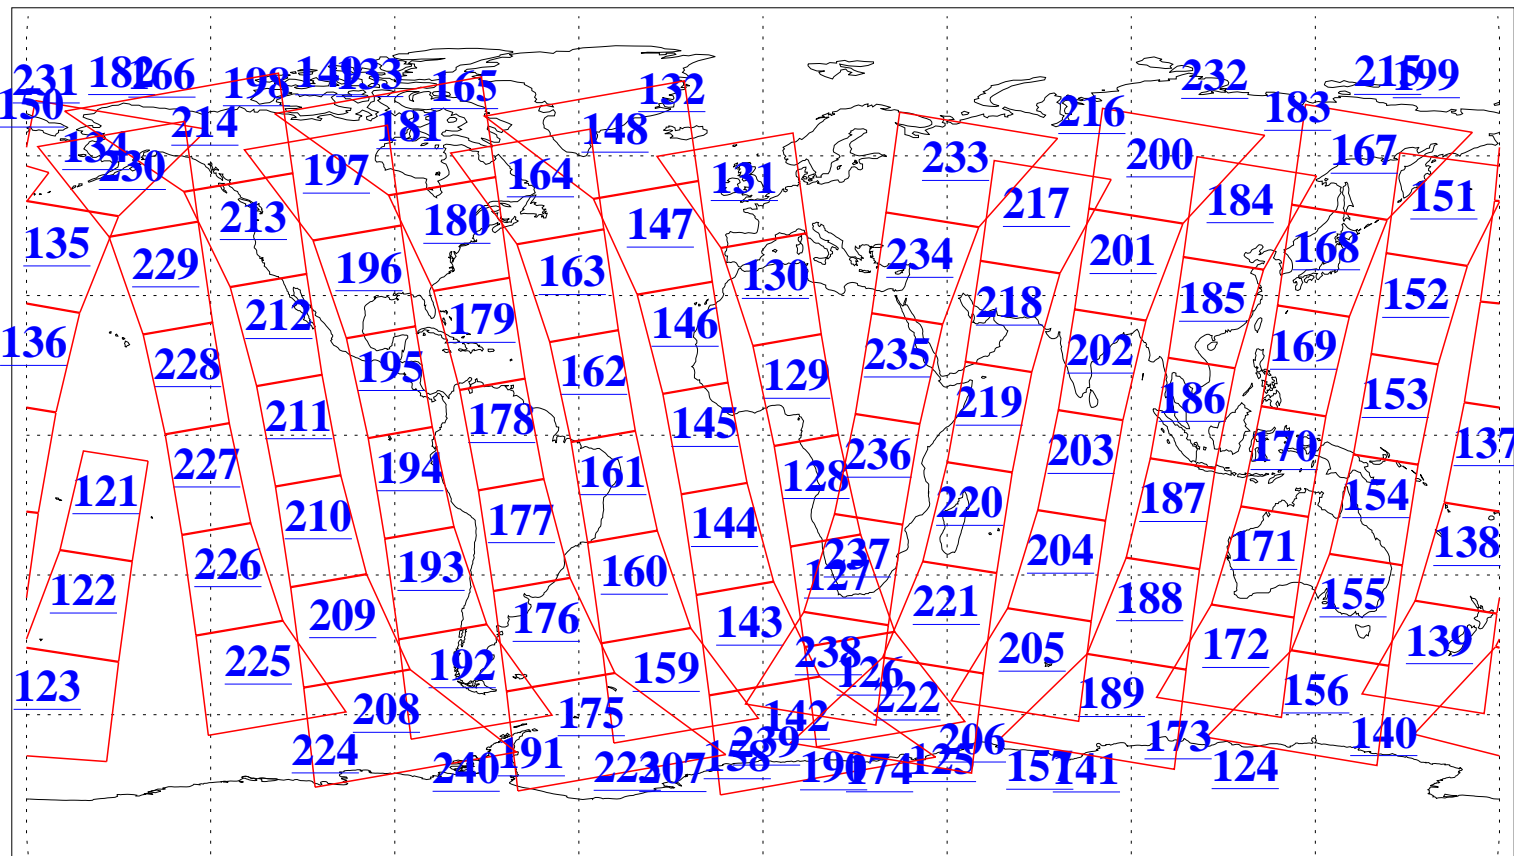

L1B Availability  
AMSU Granules: 240  
HSB Granules: 0  
AIRS Granules: 240

4 Nov 2016  
DoY 309  
Aqua Day 5298  
Granules: 1 to 120

Granules: 121 to 240

Legend: AMSU Available, HSB Available, AIRS Available

L1B Availability  
AMSU Granules: 240  
HSB Granules: 0  
AIRS Granules: 240

4 Nov 2016  
DoY 309  
Aqua Day 5298

Ascending Granules

Descending Granules

Legend: AMSU Available, HSB Available, AIRS Available

L1B Availability  
 AMSU Granules: 240  
 HSB Granules: 0  
 AIRS Granules: 240

4 Nov 2016  
 DoY 309  
 Aqua Day 5298

Northern Hemisphere Granules

Southern Hemisphere Granules

Legend: AMSU Available, HSB Available, AIRS Available