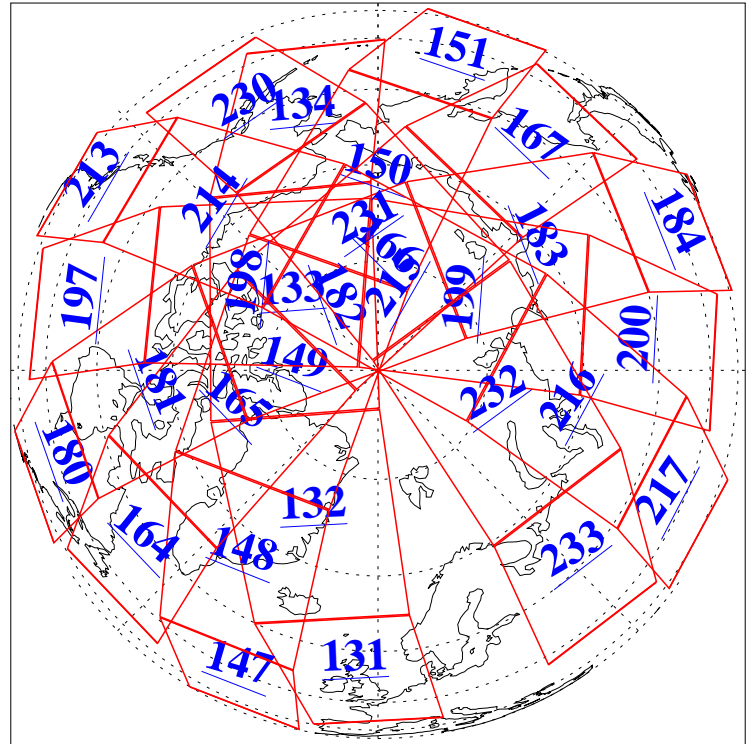

L1B Availability  
AMSU Granules: 240  
HSB Granules: 0  
AIRS Granules: 240

4 Nov 2016  
DoY 309  
Aqua Day 5298  
Granules: 1 to 120

Granules: 121 to 240

Legend: AMSU Available, HSB Available, AIRS Available

L1B Availability  
AMSU Granules: 240  
HSB Granules: 0  
AIRS Granules: 240

4 Nov 2016  
DoY 309  
Aqua Day 5298

Ascending Granules

Descending Granules

Legend: AMSU Available, HSB Available, AIRS Available

L1B Availability  
 AMSU Granules: 240  
 HSB Granules: 0  
 AIRS Granules: 240

4 Nov 2016  
 DoY 309  
 Aqua Day 5298

Northern Hemisphere Granules

Southern Hemisphere Granules

Legend: AMSU Available, HSB Available, AIRS Available