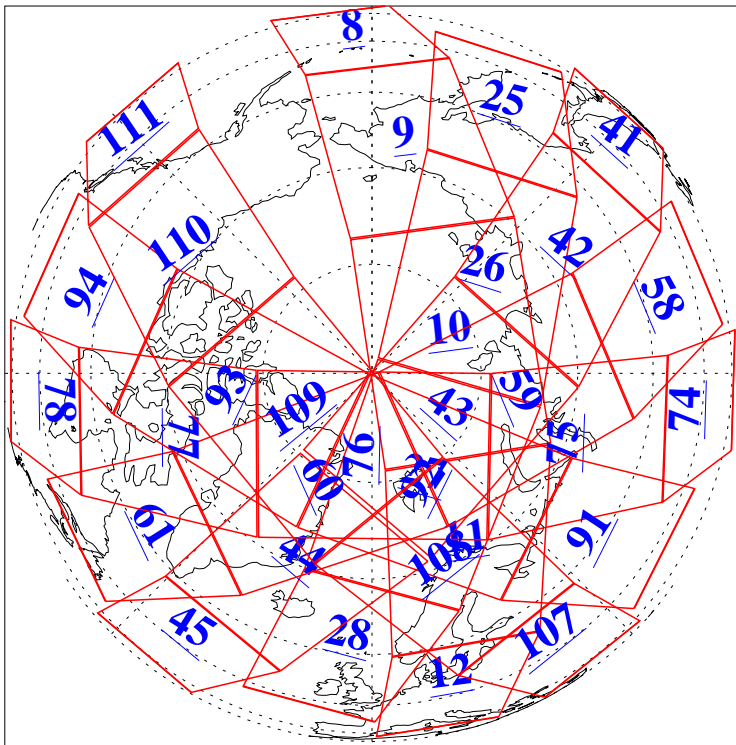

L1B Availability  
AMSU Granules: 240  
HSB Granules: 0  
AIRS Granules: 240

3 Nov 2016  
DoY 308  
Aqua Day 5297  
Granules: 1 to 120

Granules: 121 to 240

Legend: AMSU Available, HSB Available, AIRS Available

L1B Availability  
AMSU Granules: 240  
HSB Granules: 0  
AIRS Granules: 240

3 Nov 2016  
DoY 308  
Aqua Day 5297  
Ascending Granules

Descending Granules

Legend: AMSU Available, HSB Available, AIRS Available

L1B Availability  
 AMSU Granules: 240  
 HSB Granules: 0  
 AIRS Granules: 240

3 Nov 2016  
 DoY 308  
 Aqua Day 5297

Northern Hemisphere Granules

Southern Hemisphere Granules

Legend: AMSU Available, HSB Available, AIRS Available