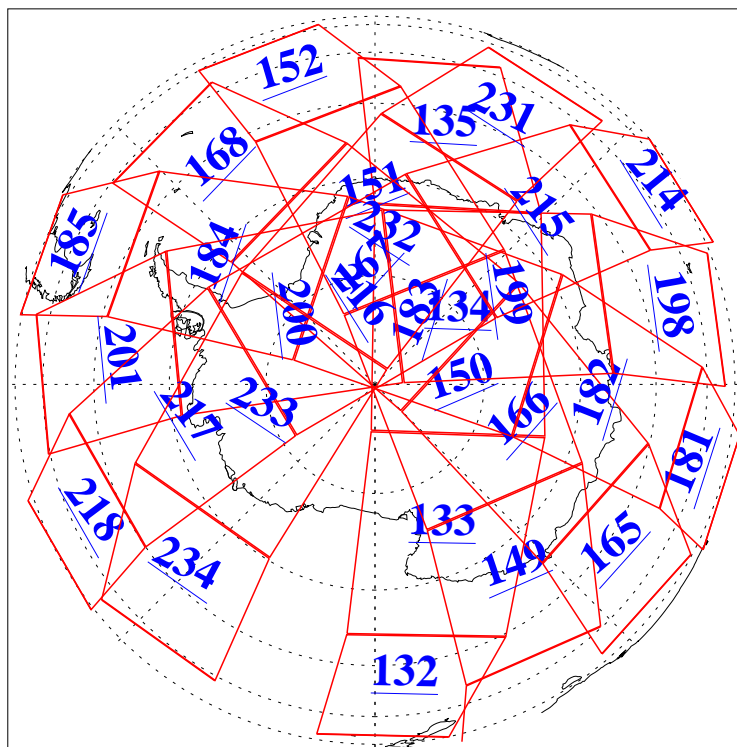

L1B Availability  
AMSU Granules: 240  
HSB Granules: 0  
AIRS Granules: 240

3 Nov 2016  
DoY 308  
Aqua Day 5297  
Granules: 1 to 120

Granules: 121 to 240

Legend: AMSU Available, HSB Available, AIRS Available

L1B Availability  
AMSU Granules: 240  
HSB Granules: 0  
AIRS Granules: 240

3 Nov 2016  
DoY 308  
Aqua Day 5297  
Ascending Granules

Descending Granules

Legend: AMSU Available, HSB Available, AIRS Available

L1B Availability  
 AMSU Granules: 240  
 HSB Granules: 0  
 AIRS Granules: 240

3 Nov 2016  
 DoY 308  
 Aqua Day 5297

Northern Hemisphere Granules

Southern Hemisphere Granules

Legend: AMSU Available, HSB Available, AIRS Available