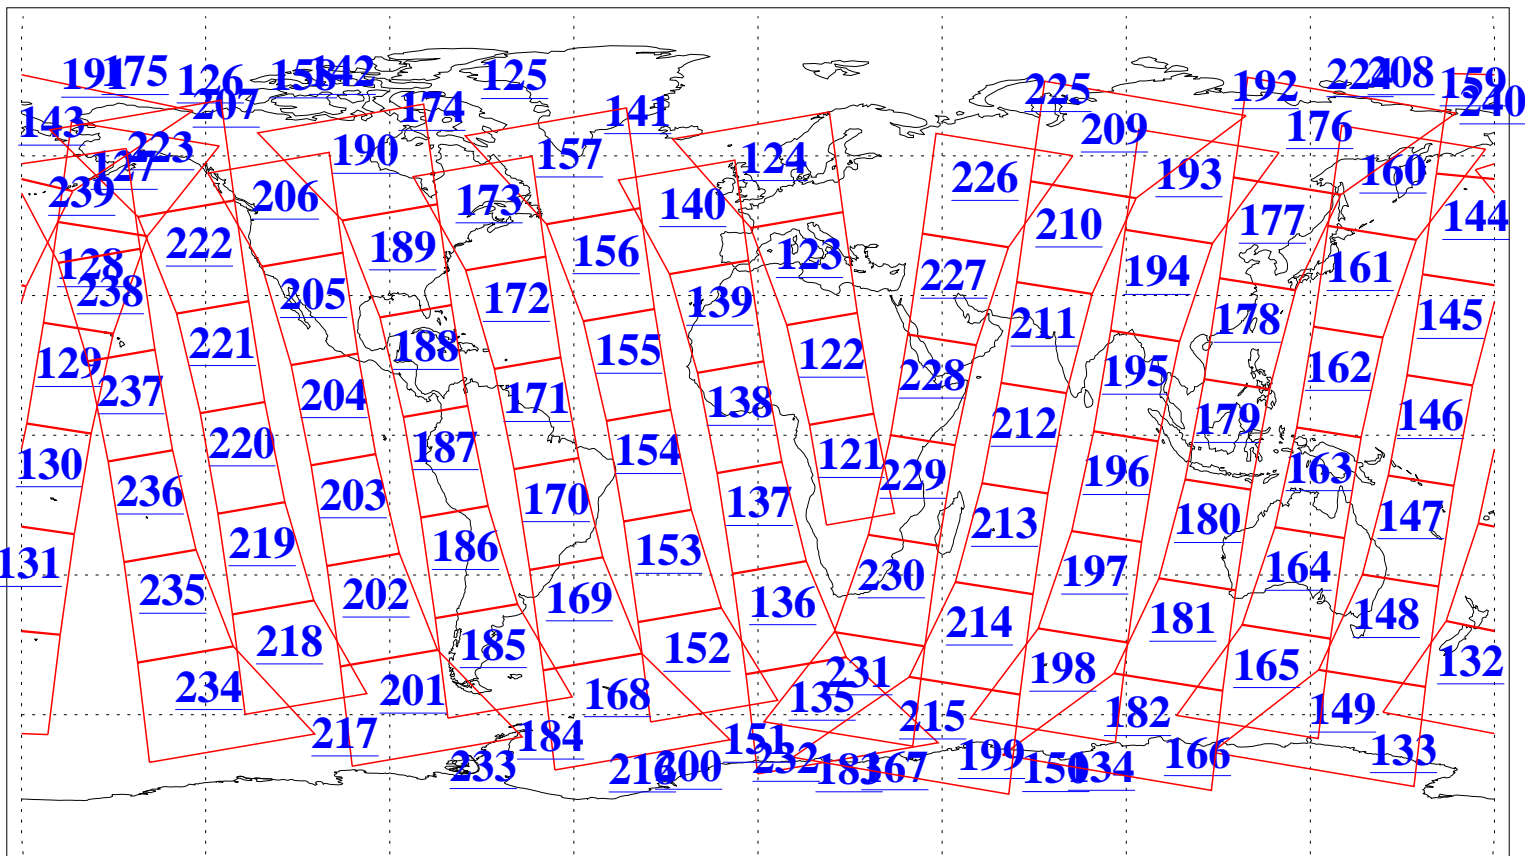

L1B Availability  
AMSU Granules: 240  
HSB Granules: 0  
AIRS Granules: 240

3 Nov 2016  
DoY 308  
Aqua Day 5297  
Granules: 1 to 120

Granules: 121 to 240

Legend: AMSU Available, HSB Available, AIRS Available

L1B Availability  
AMSU Granules: 240  
HSB Granules: 0  
AIRS Granules: 240

3 Nov 2016  
DoY 308  
Aqua Day 5297  
Ascending Granules

Descending Granules

Legend: AMSU Available, HSB Available, AIRS Available

L1B Availability  
 AMSU Granules: 240  
 HSB Granules: 0  
 AIRS Granules: 240

3 Nov 2016  
 DoY 308  
 Aqua Day 5297

Northern Hemisphere Granules

Southern Hemisphere Granules

Legend: AMSU Available, HSB Available, AIRS Available