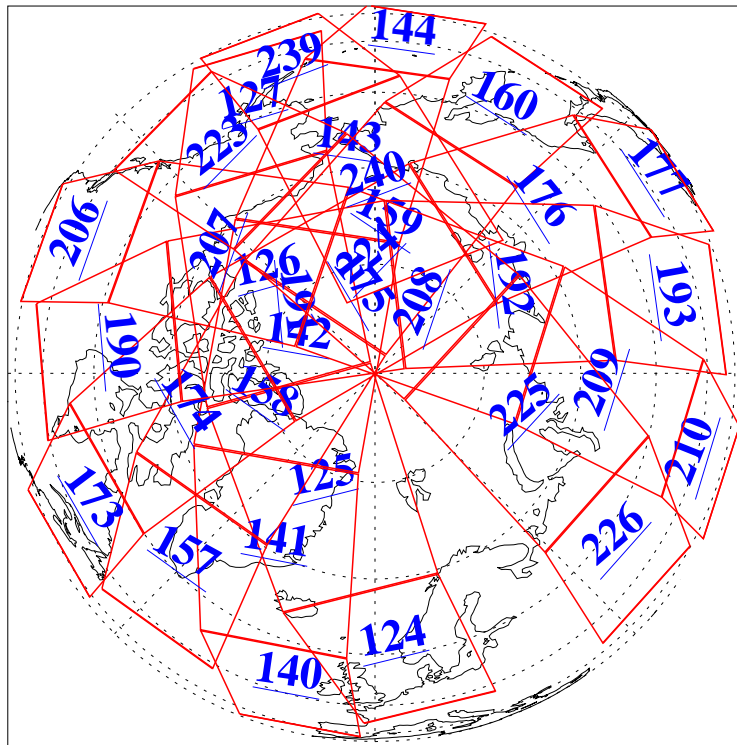

L1B Availability  
AMSU Granules: 240  
HSB Granules: 0  
AIRS Granules: 240

3 Nov 2016  
DoY 308  
Aqua Day 5297  
Granules: 1 to 120

Granules: 121 to 240

Legend: AMSU Available, HSB Available, AIRS Available

L1B Availability  
AMSU Granules: 240  
HSB Granules: 0  
AIRS Granules: 240

3 Nov 2016  
DoY 308  
Aqua Day 5297  
Ascending Granules

Descending Granules

Legend: AMSU Available, HSB Available, AIRS Available

L1B Availability  
 AMSU Granules: 240  
 HSB Granules: 0  
 AIRS Granules: 240

3 Nov 2016  
 DoY 308  
 Aqua Day 5297

Northern Hemisphere Granules

Southern Hemisphere Granules

Legend: AMSU Available, HSB Available, AIRS Available