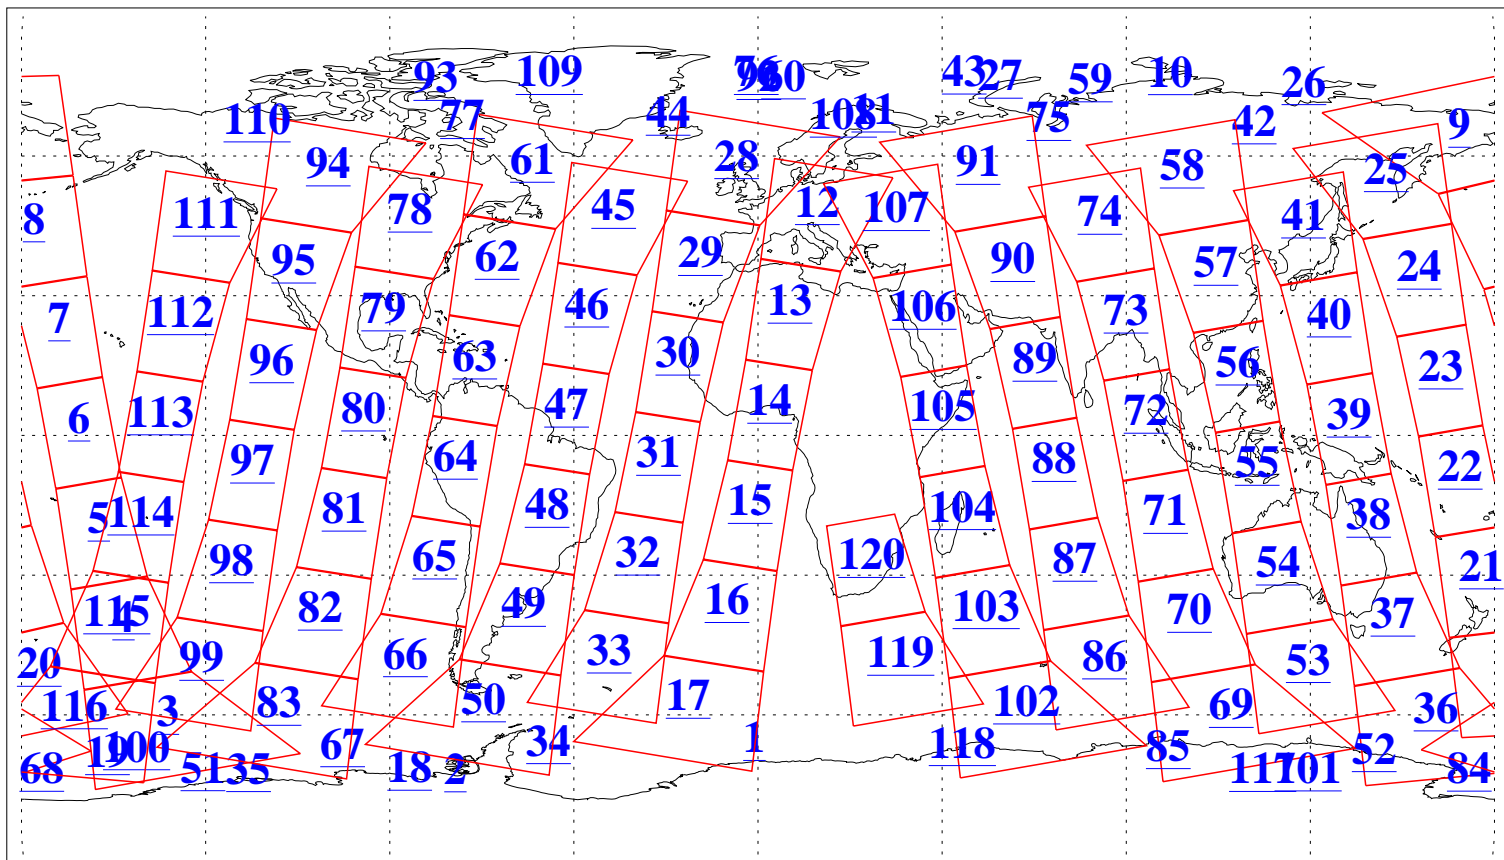

L1B Availability  
AMSU Granules: 240  
HSB Granules: 0  
AIRS Granules: 240

3 Nov 2016  
DoY 308  
Aqua Day 5297  
Granules: 1 to 120

Granules: 121 to 240

Legend: AMSU Available, HSB Available, AIRS Available

L1B Availability  
AMSU Granules: 240  
HSB Granules: 0  
AIRS Granules: 240

3 Nov 2016  
DoY 308  
Aqua Day 5297  
Ascending Granules

Descending Granules

Legend: AMSU Available, HSB Available, AIRS Available

L1B Availability  
 AMSU Granules: 240  
 HSB Granules: 0  
 AIRS Granules: 240

3 Nov 2016  
 DoY 308  
 Aqua Day 5297

Northern Hemisphere Granules

Southern Hemisphere Granules

Legend: AMSU Available, HSB Available, AIRS Available