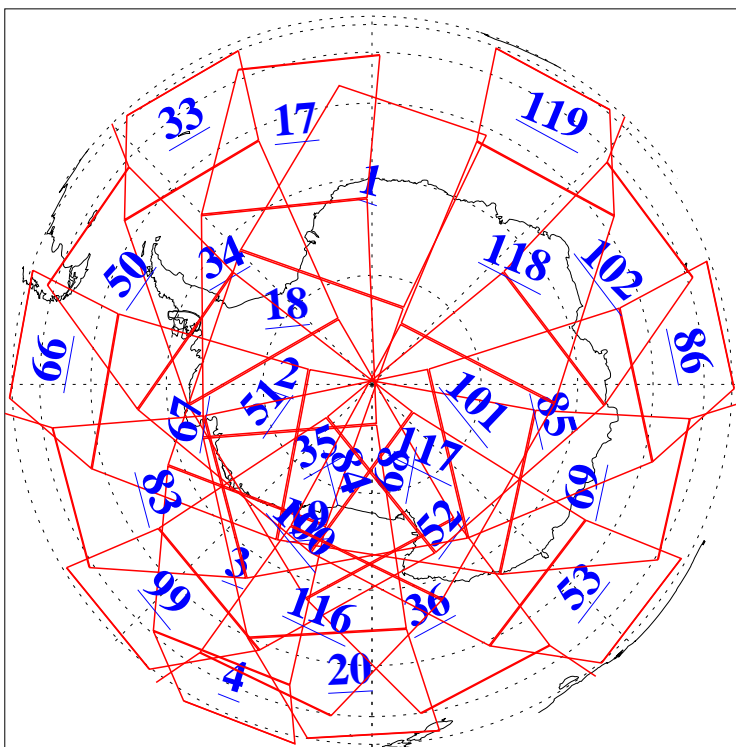

L1B Availability  
AMSU Granules: 240  
HSB Granules: 0  
AIRS Granules: 240

3 Nov 2016  
DoY 308  
Aqua Day 5297  
Granules: 1 to 120

Granules: 121 to 240

Legend: AMSU Available, HSB Available, AIRS Available

L1B Availability  
AMSU Granules: 240  
HSB Granules: 0  
AIRS Granules: 240

3 Nov 2016  
DoY 308  
Aqua Day 5297  
Ascending Granules

Descending Granules

Legend: AMSU Available, HSB Available, AIRS Available

L1B Availability  
 AMSU Granules: 240  
 HSB Granules: 0  
 AIRS Granules: 240

3 Nov 2016  
 DoY 308  
 Aqua Day 5297

Northern Hemisphere Granules

Southern Hemisphere Granules

Legend: AMSU Available, HSB Available, AIRS Available