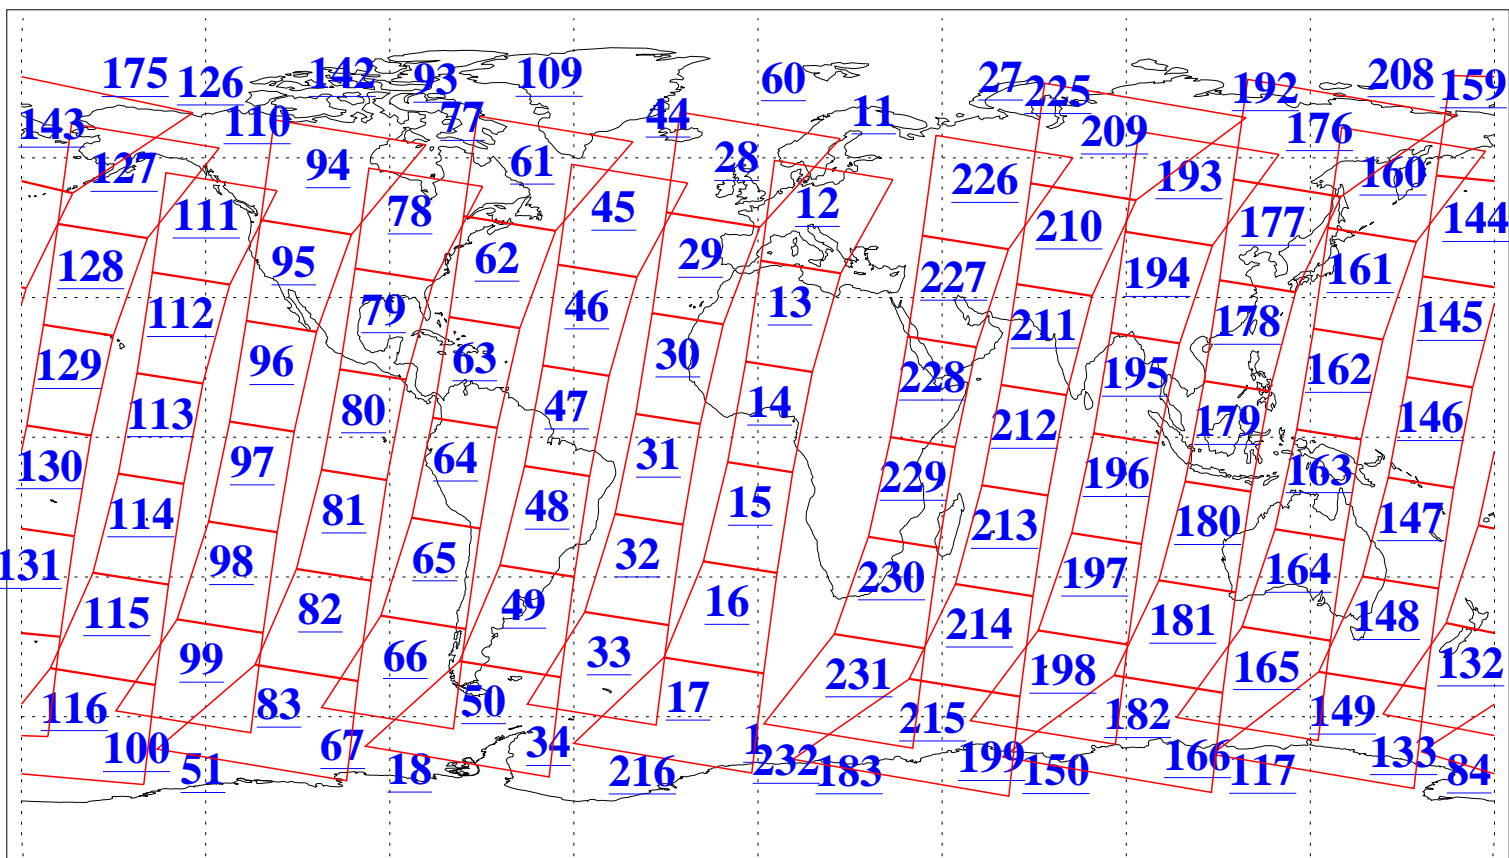

L1B Availability  
AMSU Granules: 240  
HSB Granules: 0  
AIRS Granules: 240

3 Nov 2016  
DoY 308  
Aqua Day 5297  
Granules: 1 to 120

Granules: 121 to 240

Legend: AMSU Available, HSB Available, AIRS Available

L1B Availability  
AMSU Granules: 240  
HSB Granules: 0  
AIRS Granules: 240

3 Nov 2016  
DoY 308  
Aqua Day 5297  
Ascending Granules

Descending Granules

Legend: AMSU Available, HSB Available, AIRS Available

L1B Availability  
 AMSU Granules: 240  
 HSB Granules: 0  
 AIRS Granules: 240

3 Nov 2016  
 DoY 308  
 Aqua Day 5297

Northern Hemisphere Granules

Southern Hemisphere Granules

Legend: AMSU Available, HSB Available, AIRS Available