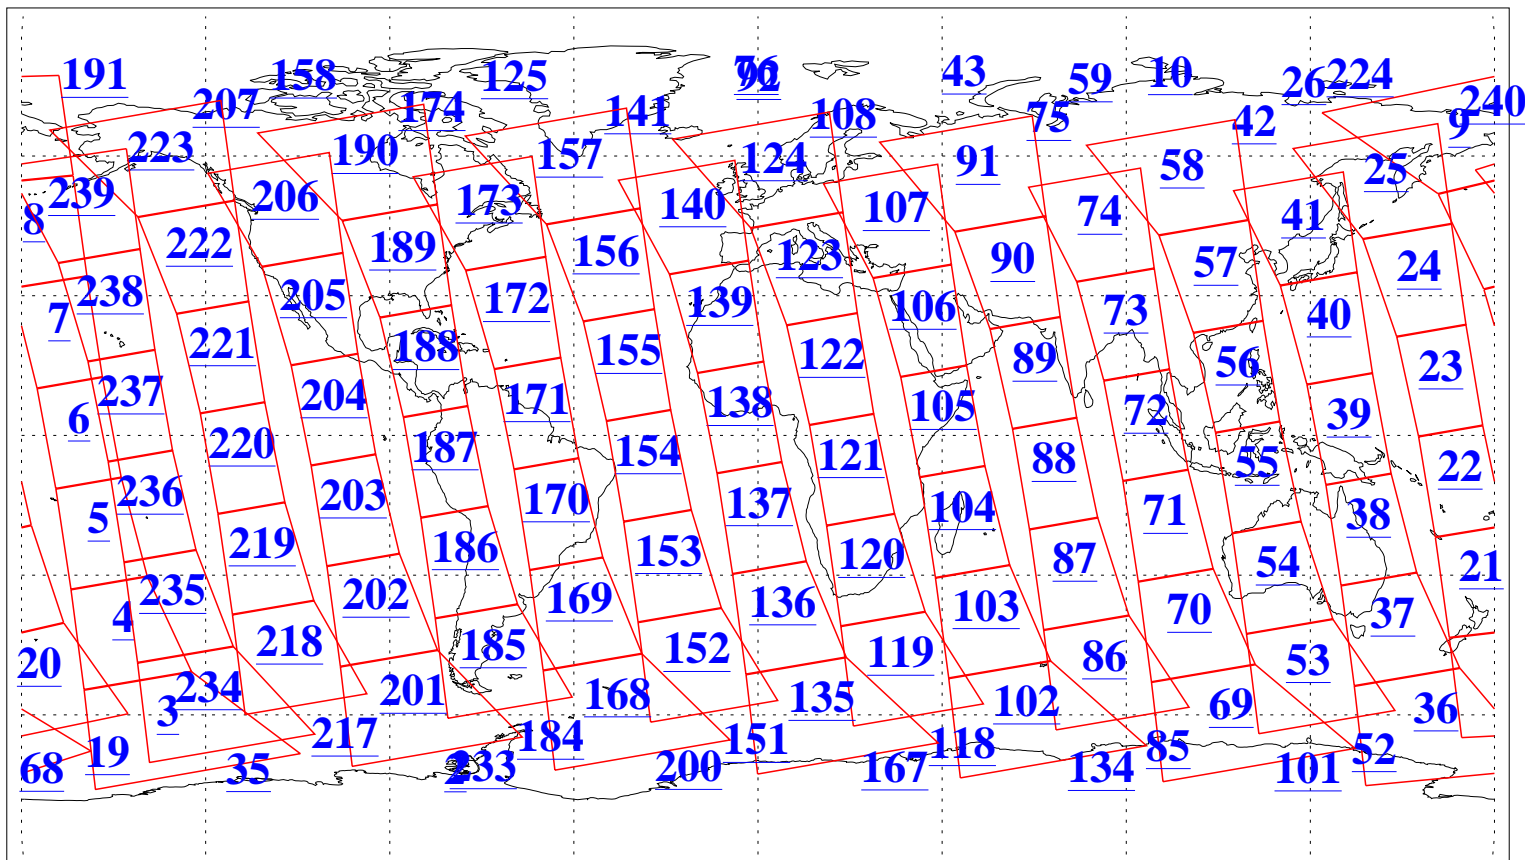

L1B Availability  
AMSU Granules: 240  
HSB Granules: 0  
AIRS Granules: 240

3 Nov 2016  
DoY 308  
Aqua Day 5297  
Granules: 1 to 120

Granules: 121 to 240

Legend: AMSU Available, HSB Available, AIRS Available

L1B Availability  
AMSU Granules: 240  
HSB Granules: 0  
AIRS Granules: 240

3 Nov 2016  
DoY 308  
Aqua Day 5297  
Ascending Granules

Descending Granules

Legend: AMSU Available, HSB Available, AIRS Available

L1B Availability  
 AMSU Granules: 240  
 HSB Granules: 0  
 AIRS Granules: 240

3 Nov 2016  
 DoY 308  
 Aqua Day 5297

Northern Hemisphere Granules

Southern Hemisphere Granules

Legend: AMSU Available, HSB Available, AIRS Available