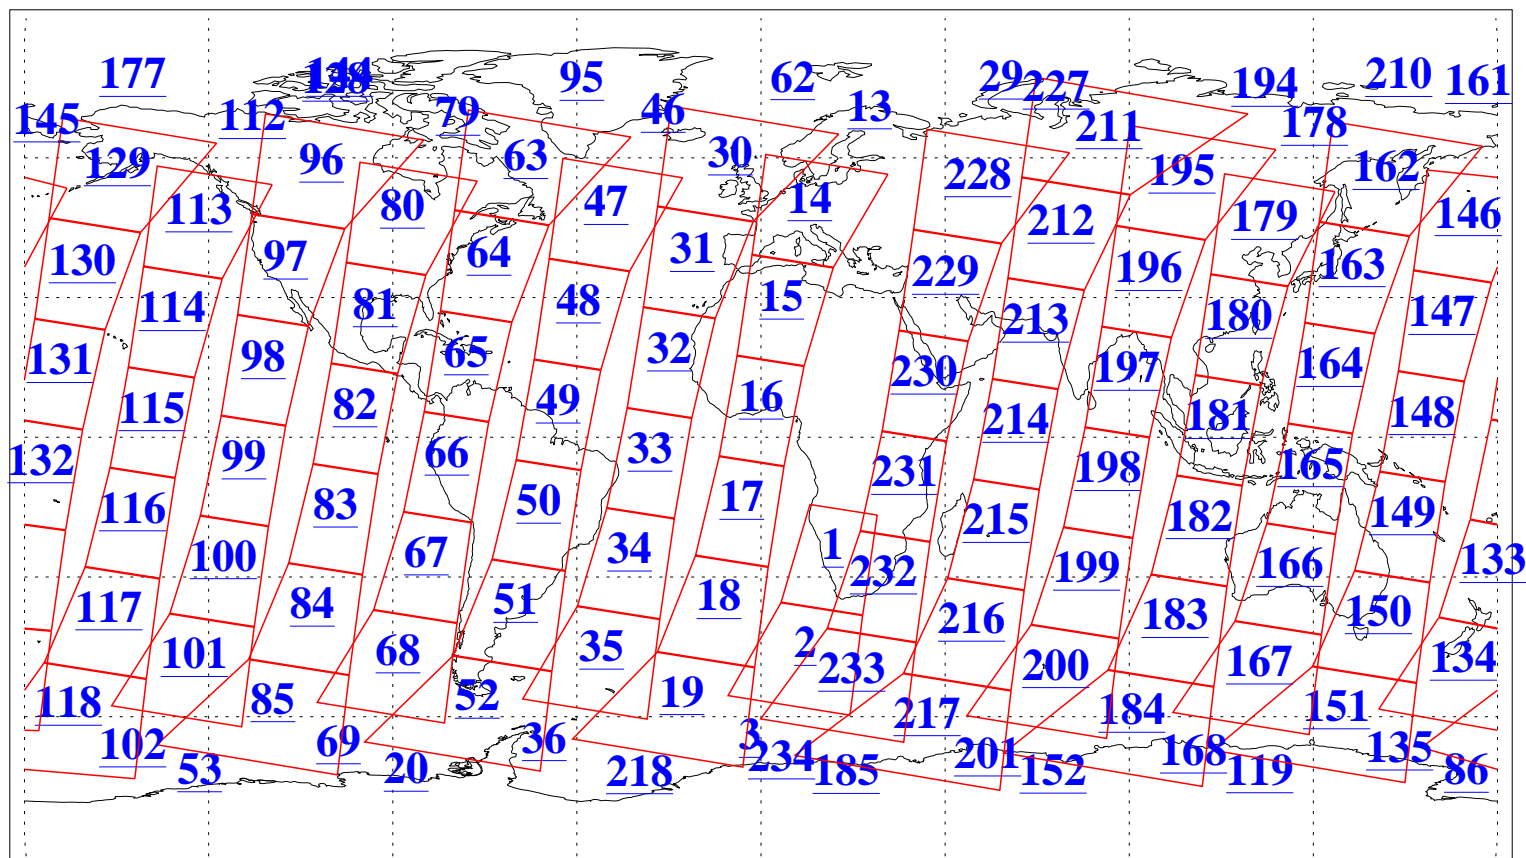

L1B Availability
AMSU Granules: 240
HSB Granules: 0
AIRS Granules: 240

1 Nov 2016
DoY 306
Aqua Day 5295
Granules: 1 to 120

Granules: 121 to 240

Legend: AMSU Available, HSB Available, AIRS Available

L1B Availability
AMSU Granules: 240
HSB Granules: 0
AIRS Granules: 240

1 Nov 2016
DoY 306
Aqua Day 5295

Ascending Granules

Descending Granules

Legend: AMSU Available, HSB Available, AIRS Available

L1B Availability
 AMSU Granules: 240
 HSB Granules: 0
 AIRS Granules: 240

1 Nov 2016
 DoY 306
 Aqua Day 5295

Northern Hemisphere Granules

Southern Hemisphere Granules

Legend: AMSU Available, HSB Available, AIRS Available