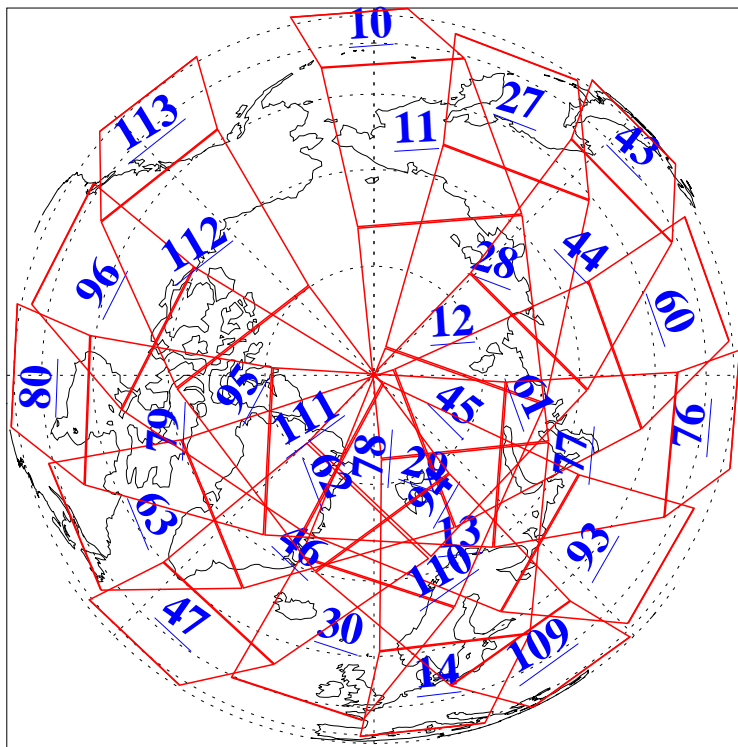

L1B Availability
AMSU Granules: 240
HSB Granules: 0
AIRS Granules: 240

1 Nov 2016
DoY 306
Aqua Day 5295
Granules: 1 to 120

Granules: 121 to 240

Legend: AMSU Available, HSB Available, AIRS Available

L1B Availability
AMSU Granules: 240
HSB Granules: 0
AIRS Granules: 240

1 Nov 2016
DoY 306
Aqua Day 5295

Ascending Granules

Descending Granules

Legend: AMSU Available, HSB Available, AIRS Available

L1B Availability
 AMSU Granules: 240
 HSB Granules: 0
 AIRS Granules: 240

1 Nov 2016
 DoY 306
 Aqua Day 5295

Northern Hemisphere Granules

Southern Hemisphere Granules

Legend: AMSU Available, HSB Available, AIRS Available