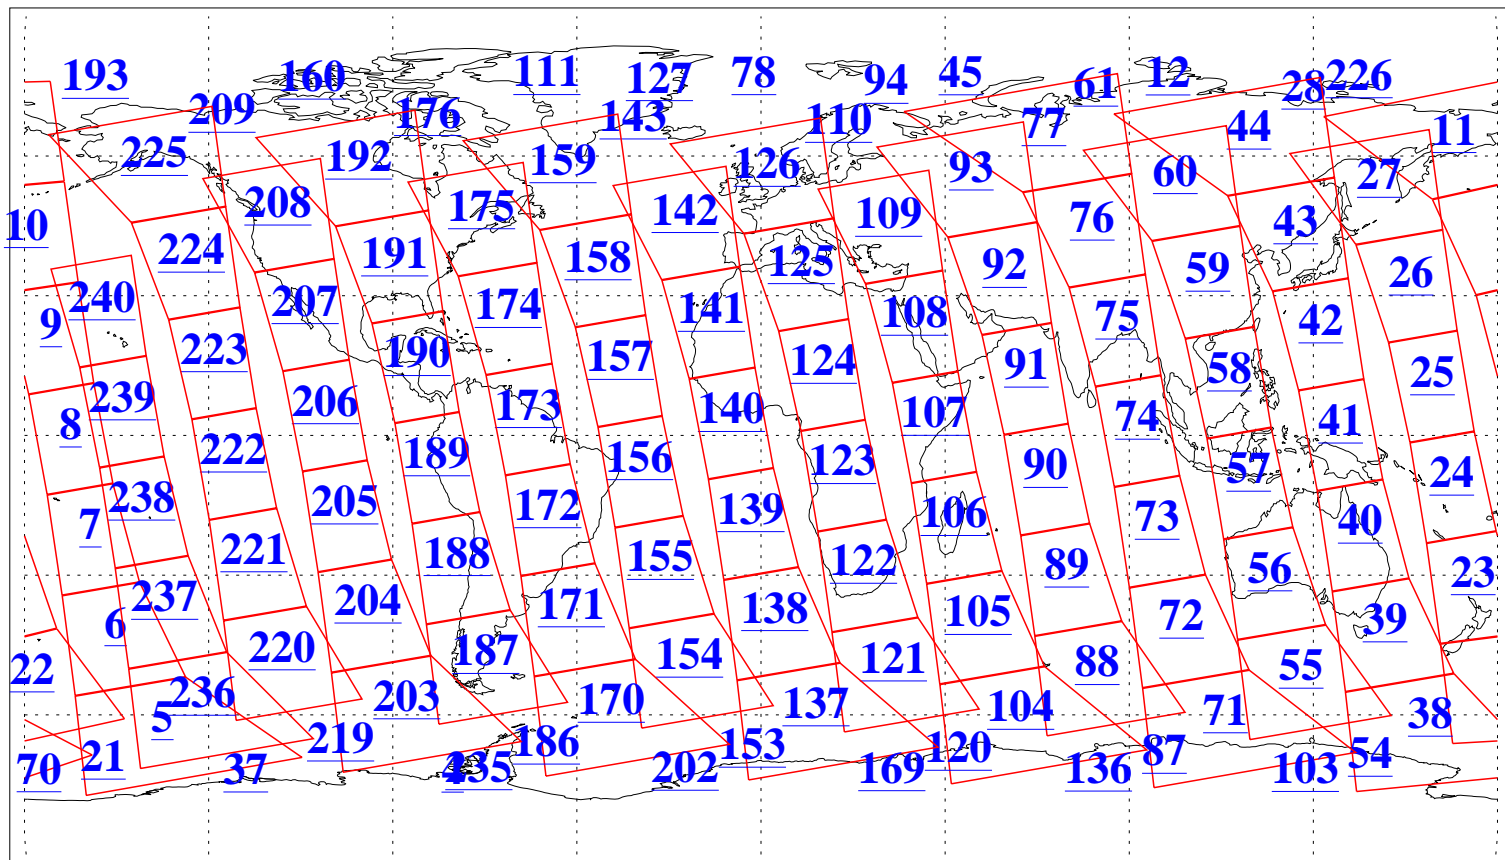

L1B Availability
AMSU Granules: 240
HSB Granules: 0
AIRS Granules: 240

1 Nov 2016
DoY 306
Aqua Day 5295
Granules: 1 to 120

Granules: 121 to 240

Legend: AMSU Available, HSB Available, AIRS Available

L1B Availability
AMSU Granules: 240
HSB Granules: 0
AIRS Granules: 240

1 Nov 2016
DoY 306
Aqua Day 5295

Ascending Granules

Descending Granules

Legend: AMSU Available, HSB Available, AIRS Available

L1B Availability
 AMSU Granules: 240
 HSB Granules: 0
 AIRS Granules: 240

1 Nov 2016
 DoY 306
 Aqua Day 5295

Northern Hemisphere Granules

Southern Hemisphere Granules

Legend: AMSU Available, HSB Available, AIRS Available