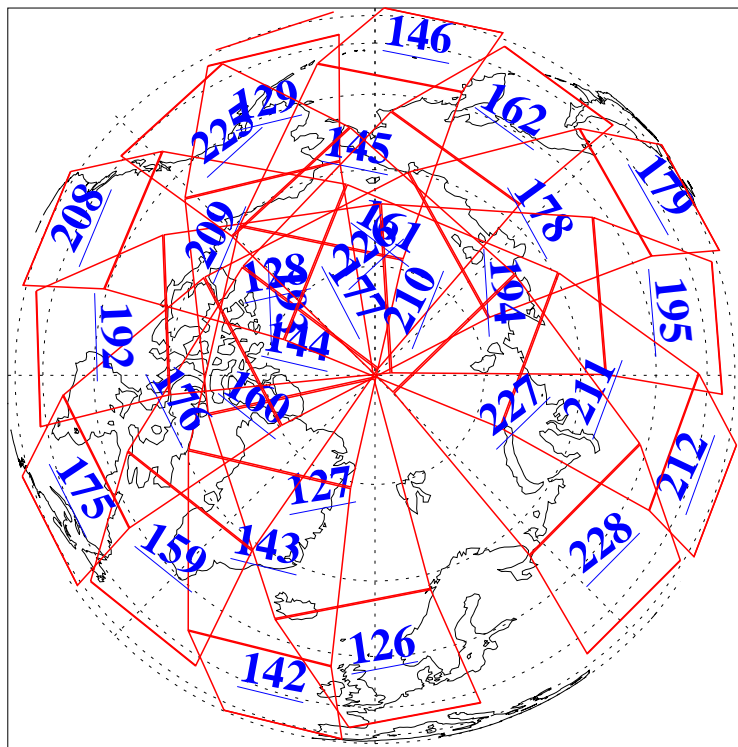

L1B Availability
AMSU Granules: 240
HSB Granules: 0
AIRS Granules: 240

1 Nov 2016
DoY 306
Aqua Day 5295
Granules: 1 to 120

Granules: 121 to 240

Legend: AMSU Available, HSB Available, AIRS Available

L1B Availability
AMSU Granules: 240
HSB Granules: 0
AIRS Granules: 240

1 Nov 2016
DoY 306
Aqua Day 5295

Ascending Granules

Descending Granules

Legend: AMSU Available, HSB Available, AIRS Available

L1B Availability
 AMSU Granules: 240
 HSB Granules: 0
 AIRS Granules: 240

1 Nov 2016
 DoY 306
 Aqua Day 5295

Northern Hemisphere Granules

Southern Hemisphere Granules

Legend: AMSU Available, HSB Available, AIRS Available