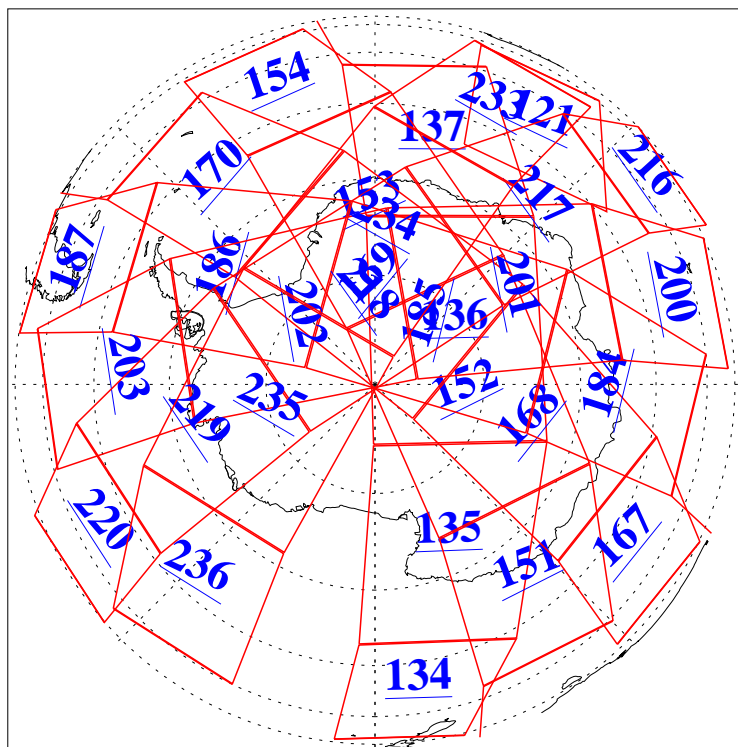

L1B Availability
AMSU Granules: 240
HSB Granules: 0
AIRS Granules: 240

1 Nov 2016
DoY 306
Aqua Day 5295
Granules: 1 to 120

Granules: 121 to 240

Legend: AMSU Available, HSB Available, AIRS Available

L1B Availability
AMSU Granules: 240
HSB Granules: 0
AIRS Granules: 240

1 Nov 2016
DoY 306
Aqua Day 5295

Ascending Granules

Descending Granules

Legend: AMSU Available, HSB Available, AIRS Available

L1B Availability
 AMSU Granules: 240
 HSB Granules: 0
 AIRS Granules: 240

1 Nov 2016
 DoY 306
 Aqua Day 5295

Northern Hemisphere Granules

Southern Hemisphere Granules

Legend: AMSU Available, HSB Available, AIRS Available