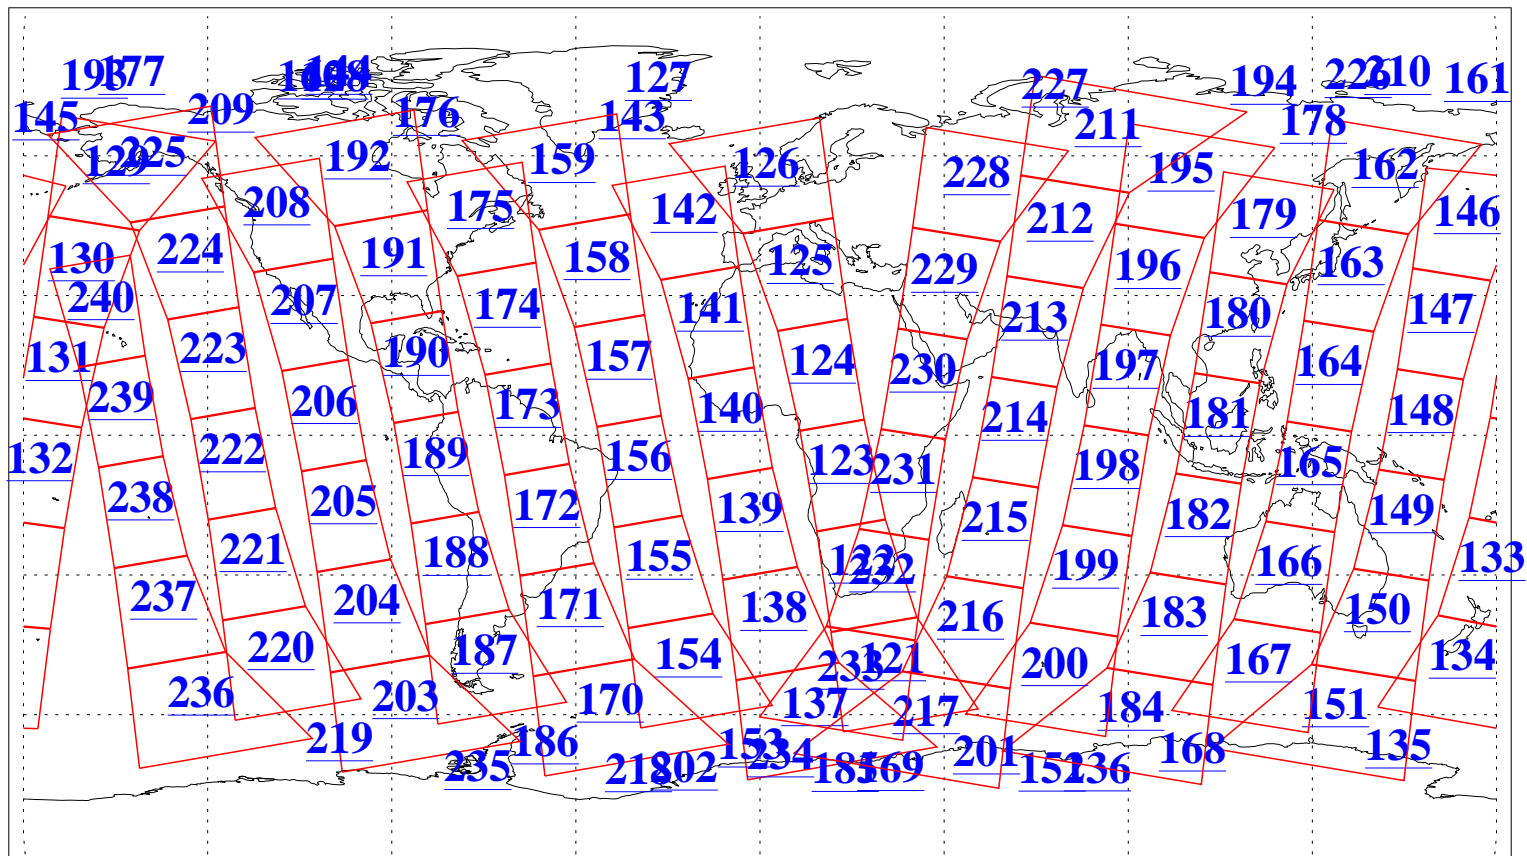

L1B Availability
AMSU Granules: 240
HSB Granules: 0
AIRS Granules: 240

1 Nov 2016
DoY 306
Aqua Day 5295
Granules: 1 to 120

Granules: 121 to 240

Legend: AMSU Available, HSB Available, AIRS Available

L1B Availability
AMSU Granules: 240
HSB Granules: 0
AIRS Granules: 240

1 Nov 2016
DoY 306
Aqua Day 5295

Ascending Granules

Descending Granules

Legend: AMSU Available, HSB Available, AIRS Available

L1B Availability
 AMSU Granules: 240
 HSB Granules: 0
 AIRS Granules: 240

1 Nov 2016
 DoY 306
 Aqua Day 5295

Northern Hemisphere Granules

Southern Hemisphere Granules

Legend: AMSU Available, HSB Available, AIRS Available