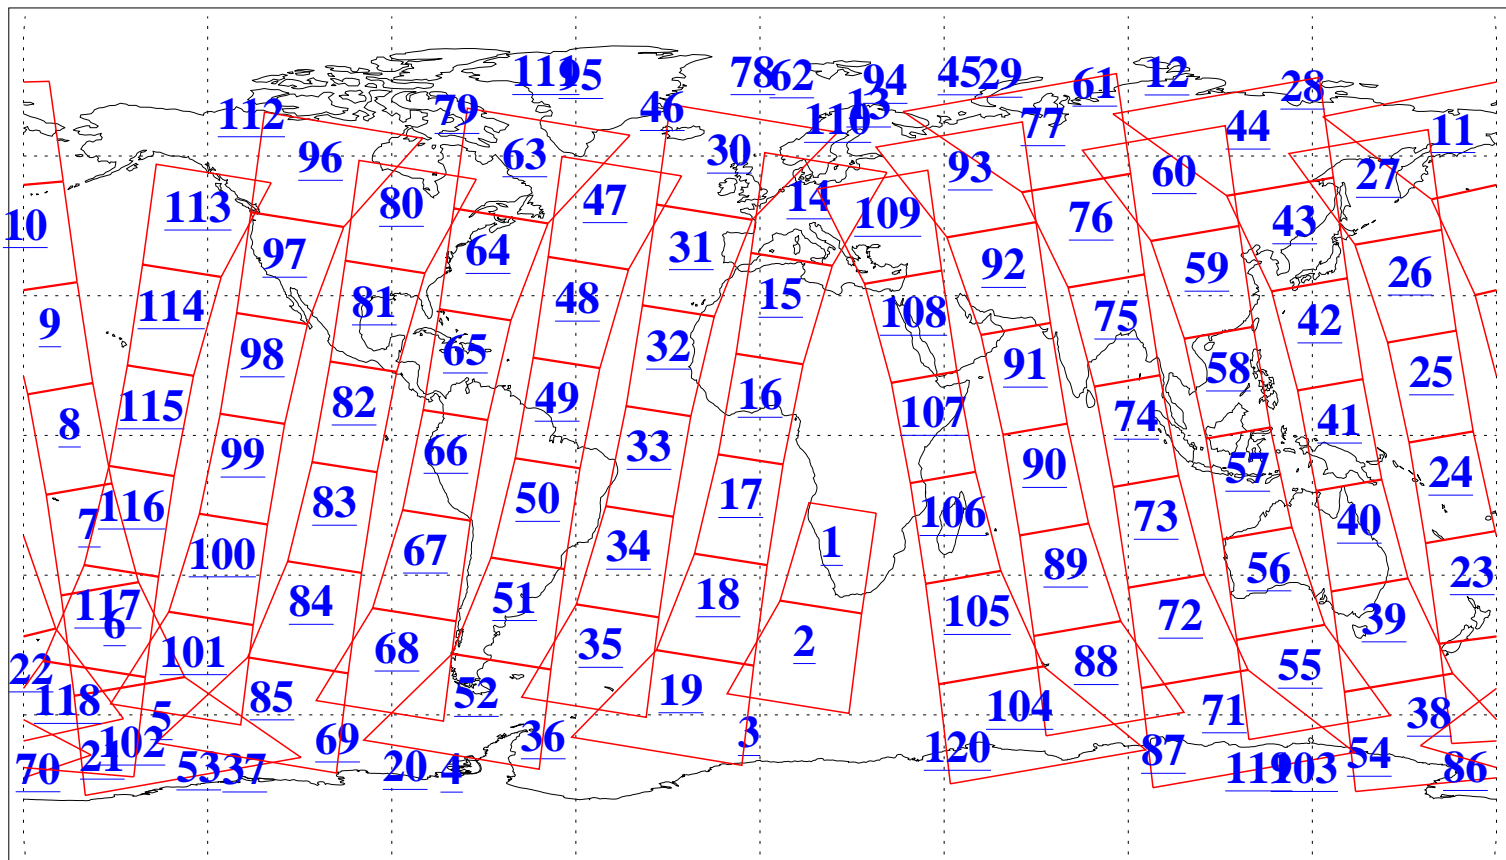

L1B Availability
AMSU Granules: 240
HSB Granules: 0
AIRS Granules: 240

1 Nov 2016
DoY 306
Aqua Day 5295
Granules: 1 to 120

Granules: 121 to 240

Legend: AMSU Available, HSB Available, AIRS Available

L1B Availability
AMSU Granules: 240
HSB Granules: 0
AIRS Granules: 240

1 Nov 2016
DoY 306
Aqua Day 5295

Ascending Granules

Descending Granules

Legend: AMSU Available, HSB Available, AIRS Available

L1B Availability
 AMSU Granules: 240
 HSB Granules: 0
 AIRS Granules: 240

1 Nov 2016
 DoY 306
 Aqua Day 5295

Northern Hemisphere Granules

Southern Hemisphere Granules

Legend: AMSU Available, HSB Available, AIRS Available