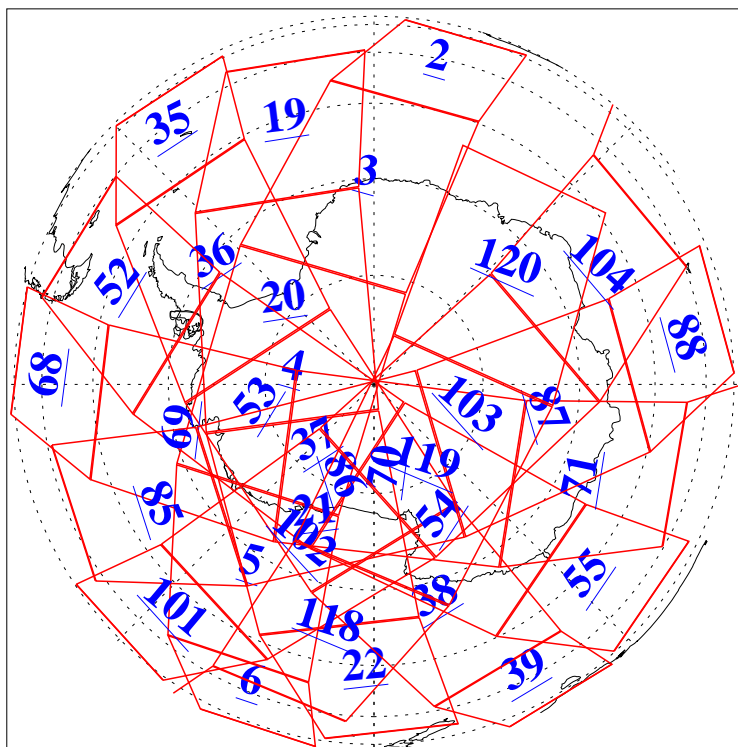

L1B Availability
AMSU Granules: 240
HSB Granules: 0
AIRS Granules: 240

1 Nov 2016
DoY 306
Aqua Day 5295
Granules: 1 to 120

Granules: 121 to 240

Legend: AMSU Available, HSB Available, AIRS Available

L1B Availability
AMSU Granules: 240
HSB Granules: 0
AIRS Granules: 240

1 Nov 2016
DoY 306
Aqua Day 5295

Ascending Granules

Descending Granules

Legend: AMSU Available, HSB Available, AIRS Available

L1B Availability
 AMSU Granules: 240
 HSB Granules: 0
 AIRS Granules: 240

1 Nov 2016
 DoY 306
 Aqua Day 5295

Northern Hemisphere Granules

Southern Hemisphere Granules

Legend: AMSU Available, HSB Available, AIRS Available