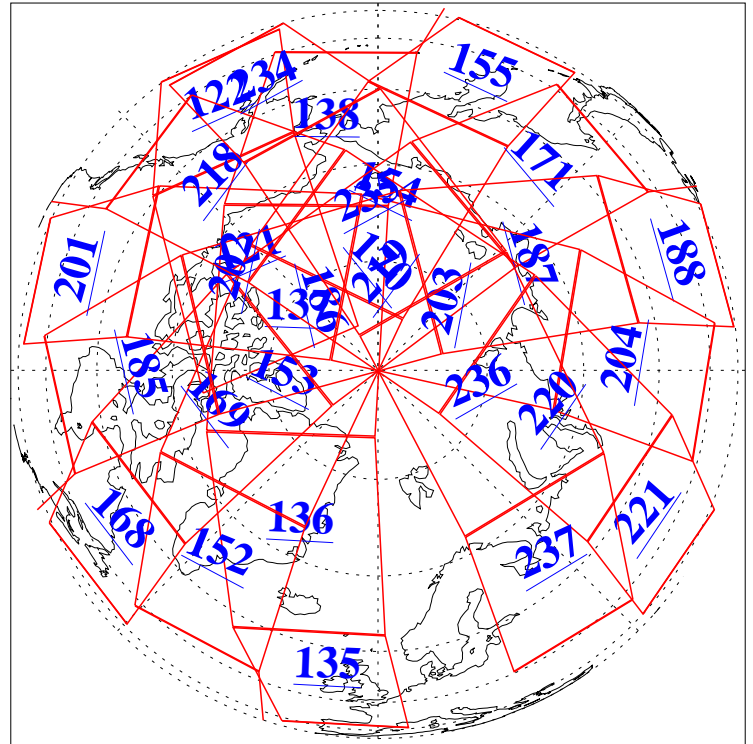

L1B Availability
AMSU Granules: 240
HSB Granules: 0
AIRS Granules: 240

31 Oct 2016
DoY 305
Aqua Day 5294
Granules: 1 to 120

Granules: 121 to 240

Legend: AMSU Available, HSB Available, AIRS Available

L1B Availability
AMSU Granules: 240
HSB Granules: 0
AIRS Granules: 240

31 Oct 2016
DoY 305
Aqua Day 5294

Ascending Granules

Descending Granules

Legend: AMSU Available, HSB Available, AIRS Available

L1B Availability
 AMSU Granules: 240
 HSB Granules: 0
 AIRS Granules: 240

31 Oct 2016
 DoY 305
 Aqua Day 5294

Northern Hemisphere Granules

Southern Hemisphere Granules

Legend: AMSU Available, HSB Available, AIRS Available