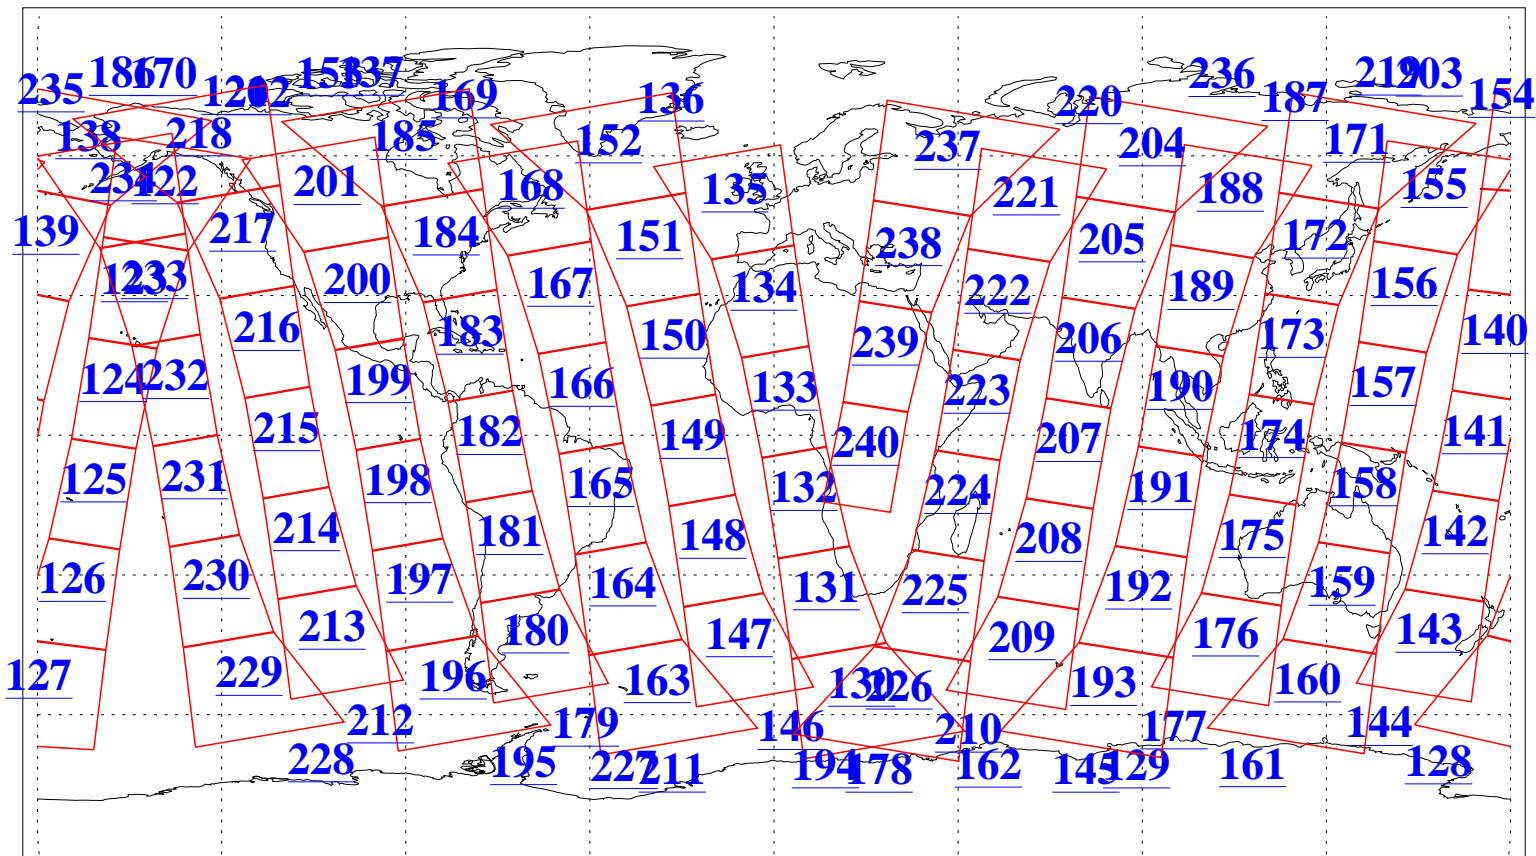

L1B Availability
AMSU Granules: 240
HSB Granules: 0
AIRS Granules: 240

31 Oct 2016
DoY 305
Aqua Day 5294
Granules: 1 to 120

Granules: 121 to 240

Legend: AMSU Available, HSB Available, AIRS Available

L1B Availability
AMSU Granules: 240
HSB Granules: 0
AIRS Granules: 240

31 Oct 2016
DoY 305
Aqua Day 5294

Ascending Granules

Descending Granules

Legend: AMSU Available, HSB Available, AIRS Available

L1B Availability
 AMSU Granules: 240
 HSB Granules: 0
 AIRS Granules: 240

31 Oct 2016
 DoY 305
 Aqua Day 5294

Northern Hemisphere Granules

Southern Hemisphere Granules

Legend: AMSU Available, HSB Available, AIRS Available