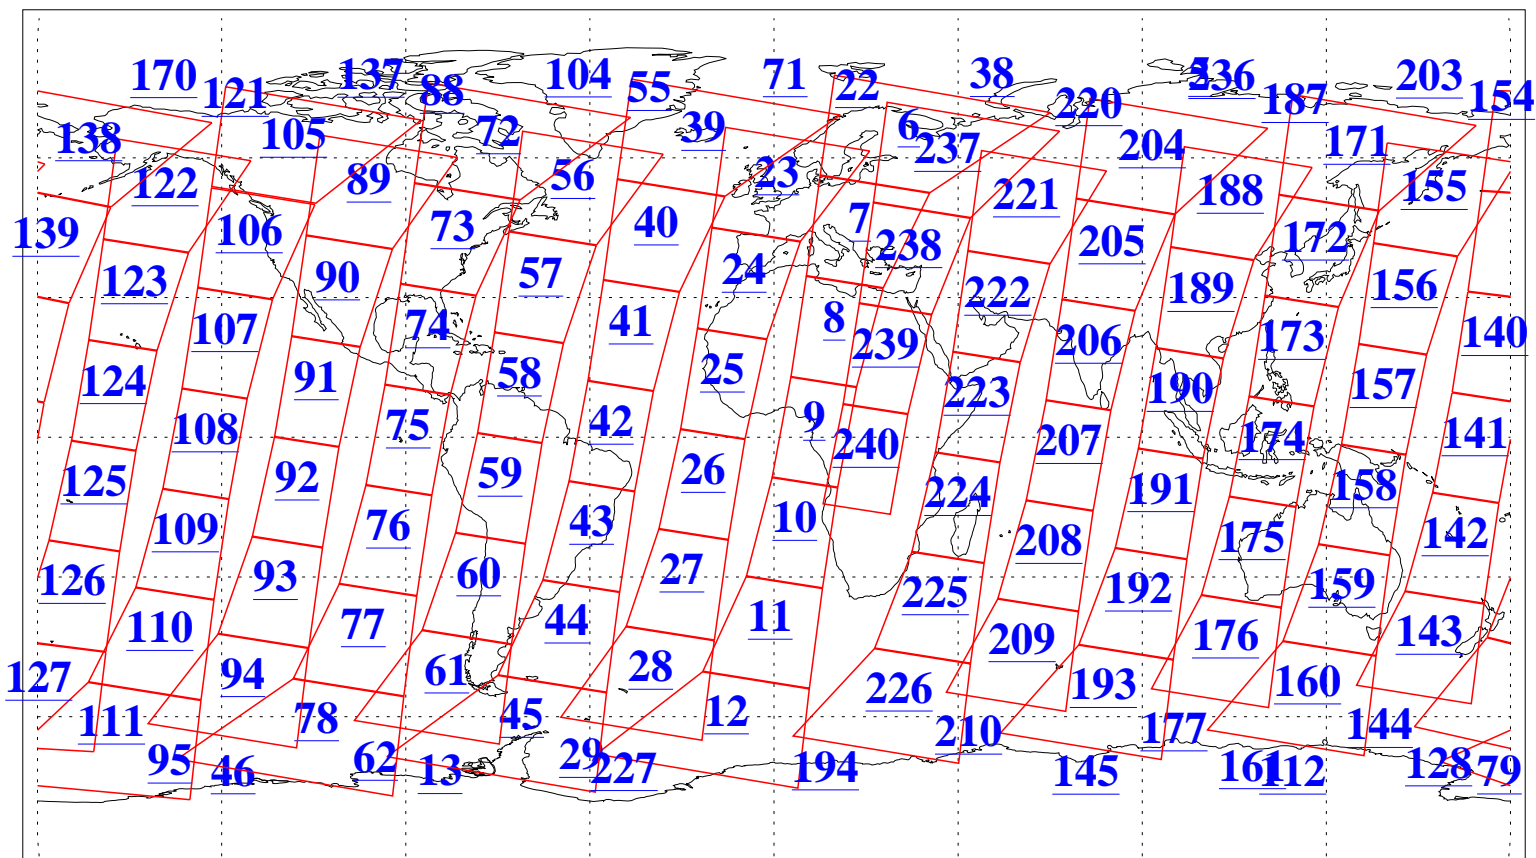

L1B Availability
AMSU Granules: 240
HSB Granules: 0
AIRS Granules: 240

31 Oct 2016
DoY 305
Aqua Day 5294
Granules: 1 to 120

Granules: 121 to 240

Legend: AMSU Available, HSB Available, AIRS Available

L1B Availability
AMSU Granules: 240
HSB Granules: 0
AIRS Granules: 240

31 Oct 2016
DoY 305
Aqua Day 5294

Ascending Granules

Descending Granules

Legend: AMSU Available, HSB Available, AIRS Available

L1B Availability
 AMSU Granules: 240
 HSB Granules: 0
 AIRS Granules: 240

31 Oct 2016
 DoY 305
 Aqua Day 5294

Northern Hemisphere Granules

Southern Hemisphere Granules

Legend: AMSU Available, HSB Available, AIRS Available