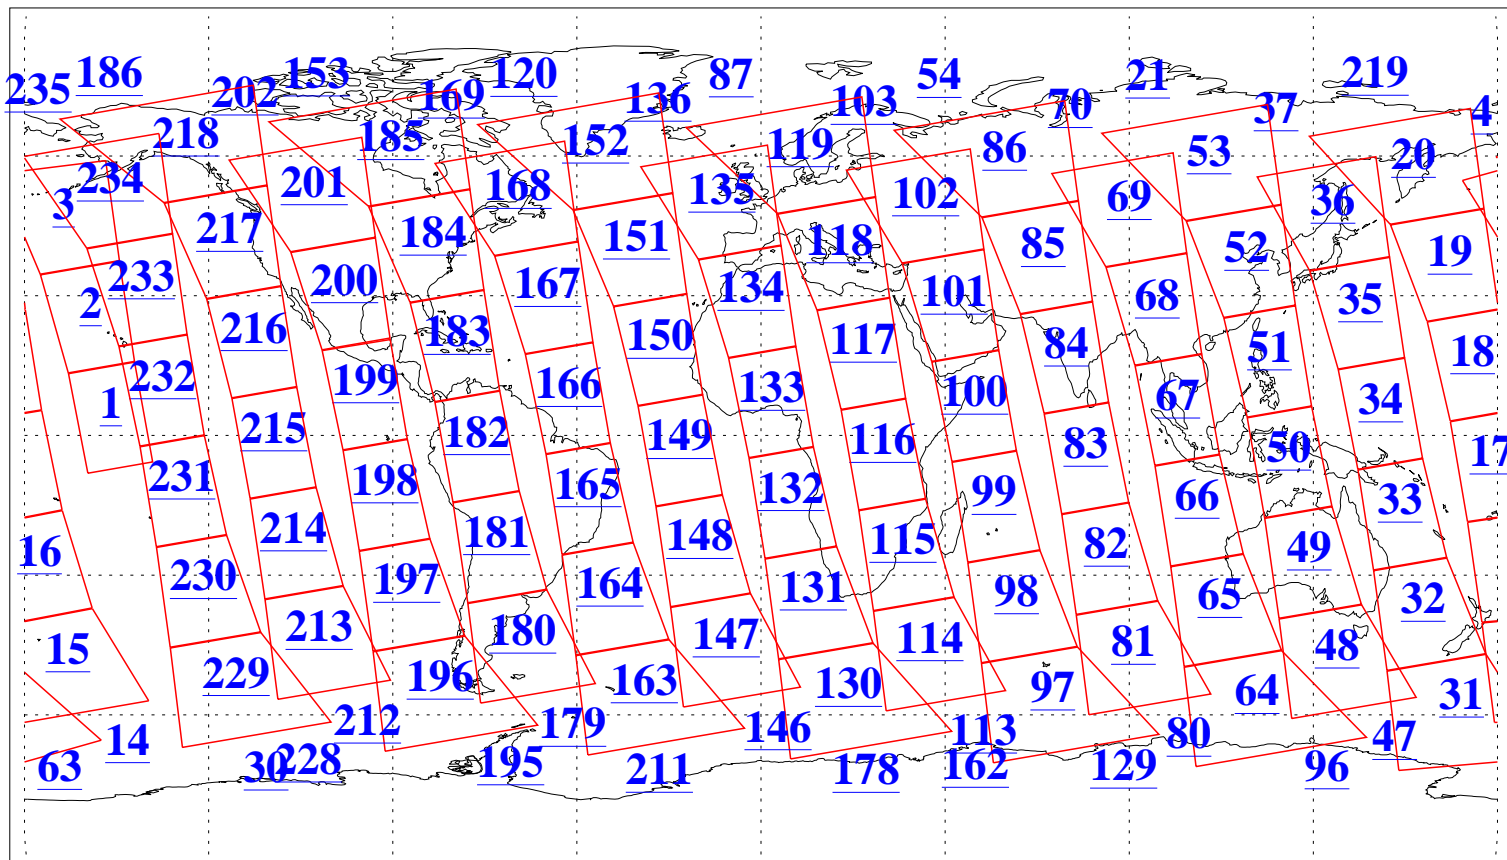

L1B Availability
AMSU Granules: 240
HSB Granules: 0
AIRS Granules: 240

31 Oct 2016
DoY 305
Aqua Day 5294
Granules: 1 to 120

Granules: 121 to 240

Legend: AMSU Available, HSB Available, AIRS Available

L1B Availability
AMSU Granules: 240
HSB Granules: 0
AIRS Granules: 240

31 Oct 2016
DoY 305
Aqua Day 5294

Ascending Granules

Descending Granules

Legend: AMSU Available, HSB Available, AIRS Available

L1B Availability
 AMSU Granules: 240
 HSB Granules: 0
 AIRS Granules: 240

31 Oct 2016
 DoY 305
 Aqua Day 5294

Northern Hemisphere Granules

Southern Hemisphere Granules

Legend: AMSU Available, HSB Available, AIRS Available