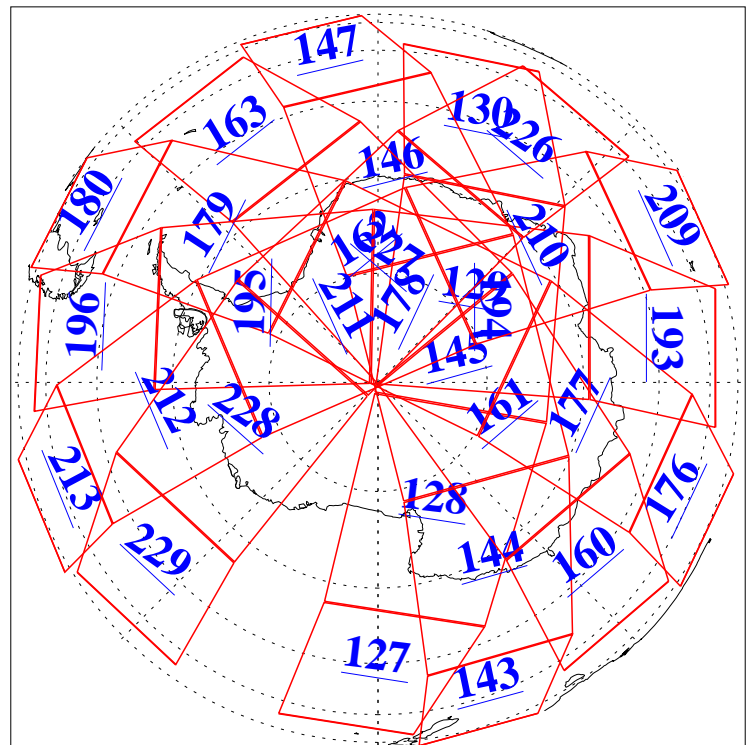

31 Oct 2016
DoY 305
Aqua Day 5294

Ascending Granules

Descending Granules

Legend: AMSU Available, HSB Available, AIRS Available

L1B Availability
 AMSU Granules: 240
 HSB Granules: 0
 AIRS Granules: 240

31 Oct 2016
 DoY 305
 Aqua Day 5294

Northern Hemisphere Granules

Southern Hemisphere Granules

Legend: AMSU Available, HSB Available, AIRS Available