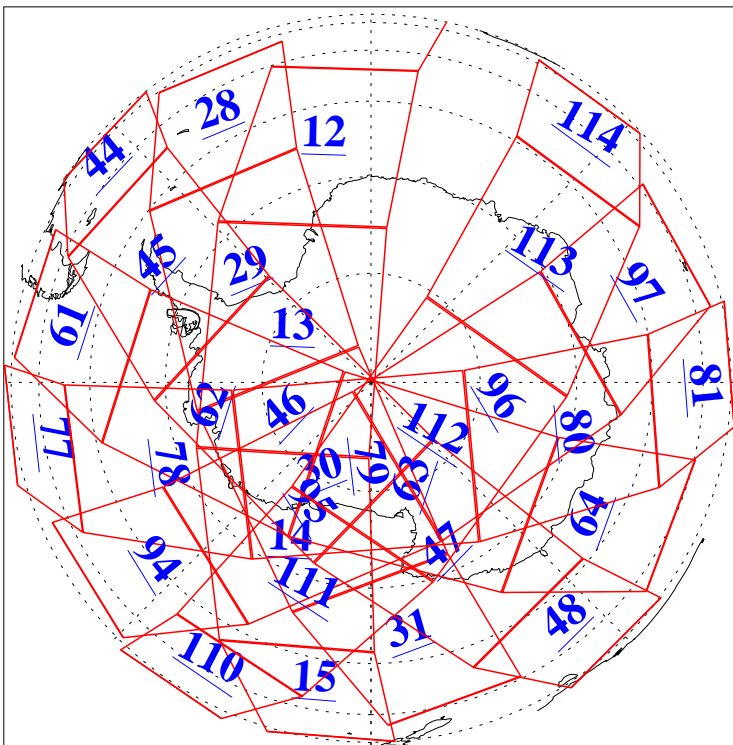

L1B Availability
AMSU Granules: 240
HSB Granules: 0
AIRS Granules: 240

31 Oct 2016
DoY 305
Aqua Day 5294
Granules: 1 to 120

Granules: 121 to 240

Legend: AMSU Available, HSB Available, AIRS Available

L1B Availability
AMSU Granules: 240
HSB Granules: 0
AIRS Granules: 240

31 Oct 2016
DoY 305
Aqua Day 5294

Ascending Granules

Descending Granules

Legend: AMSU Available, HSB Available, AIRS Available

L1B Availability
 AMSU Granules: 240
 HSB Granules: 0
 AIRS Granules: 240

31 Oct 2016
 DoY 305
 Aqua Day 5294

Northern Hemisphere Granules

Southern Hemisphere Granules

Legend: AMSU Available, HSB Available, AIRS Available