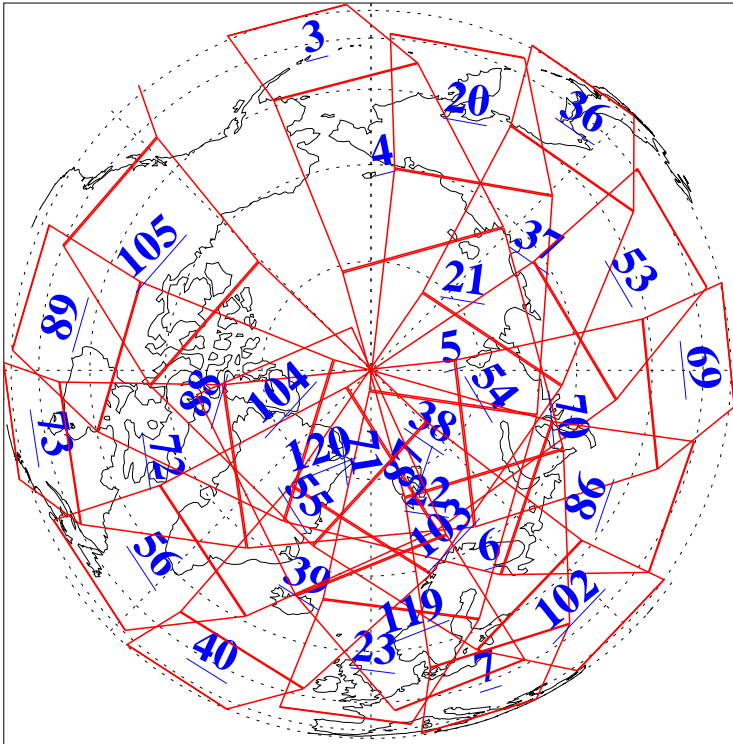

L1B Availability
AMSU Granules: 240
HSB Granules: 0
AIRS Granules: 240

31 Oct 2016
DoY 305
Aqua Day 5294
Granules: 1 to 120

Granules: 121 to 240

Legend: AMSU Available, HSB Available, AIRS Available

L1B Availability
AMSU Granules: 240
HSB Granules: 0
AIRS Granules: 240

31 Oct 2016
DoY 305
Aqua Day 5294

Ascending Granules

Descending Granules

Legend: AMSU Available, HSB Available, AIRS Available

L1B Availability
 AMSU Granules: 240
 HSB Granules: 0
 AIRS Granules: 240

31 Oct 2016
 DoY 305
 Aqua Day 5294

Northern Hemisphere Granules

Southern Hemisphere Granules

Legend: AMSU Available, HSB Available, AIRS Available