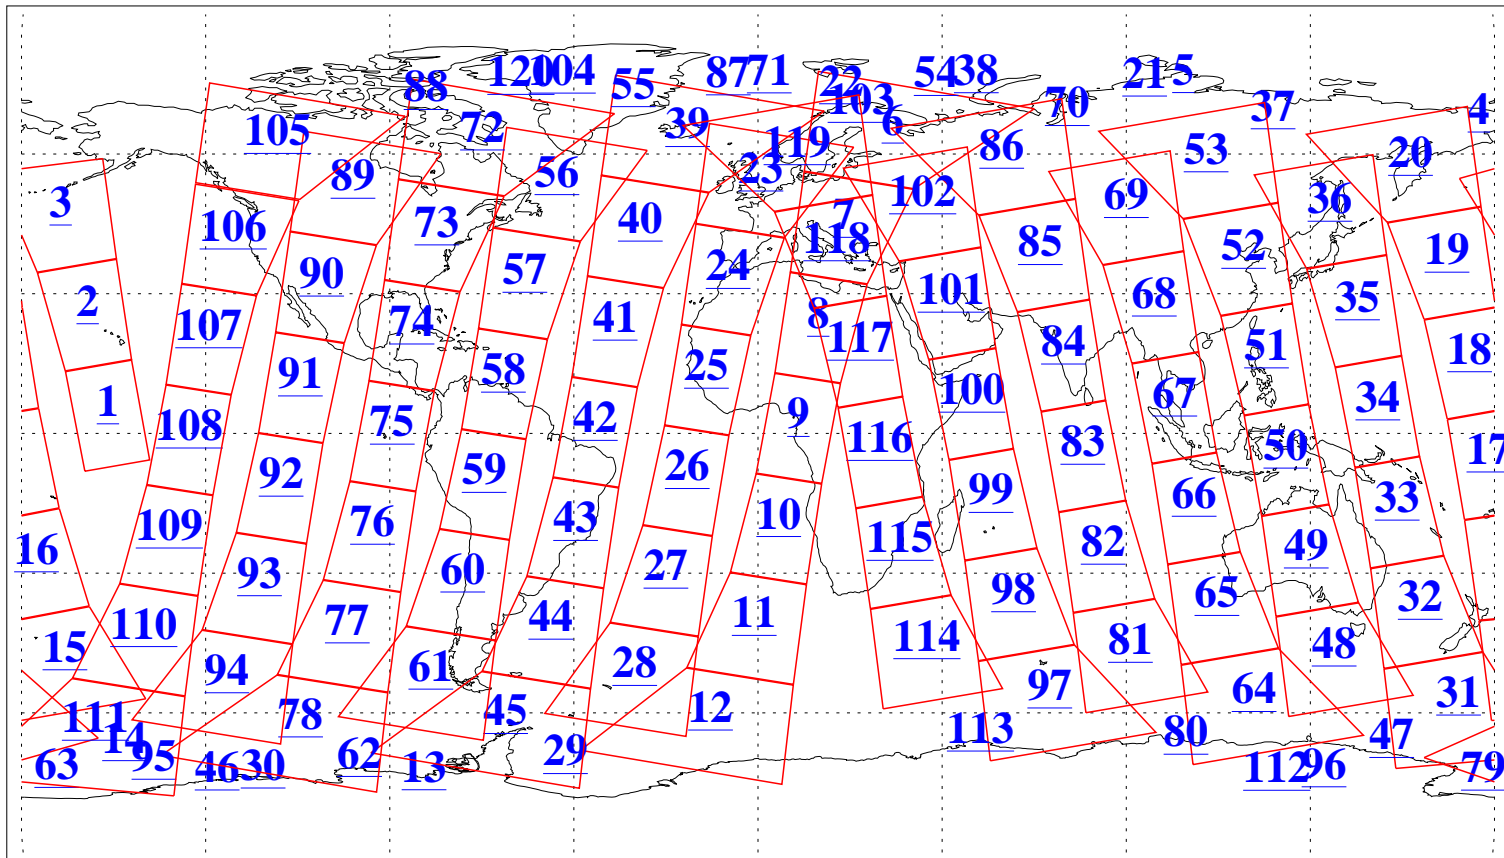

L1B Availability
AMSU Granules: 240
HSB Granules: 0
AIRS Granules: 240

31 Oct 2016
DoY 305
Aqua Day 5294
Granules: 1 to 120

Granules: 121 to 240

Legend: AMSU Available, HSB Available, AIRS Available

L1B Availability
AMSU Granules: 240
HSB Granules: 0
AIRS Granules: 240

31 Oct 2016
DoY 305
Aqua Day 5294

Ascending Granules

Descending Granules

Legend: AMSU Available, HSB Available, AIRS Available

L1B Availability
 AMSU Granules: 240
 HSB Granules: 0
 AIRS Granules: 240

31 Oct 2016
 DoY 305
 Aqua Day 5294

Northern Hemisphere Granules

Southern Hemisphere Granules

Legend: AMSU Available, HSB Available, AIRS Available