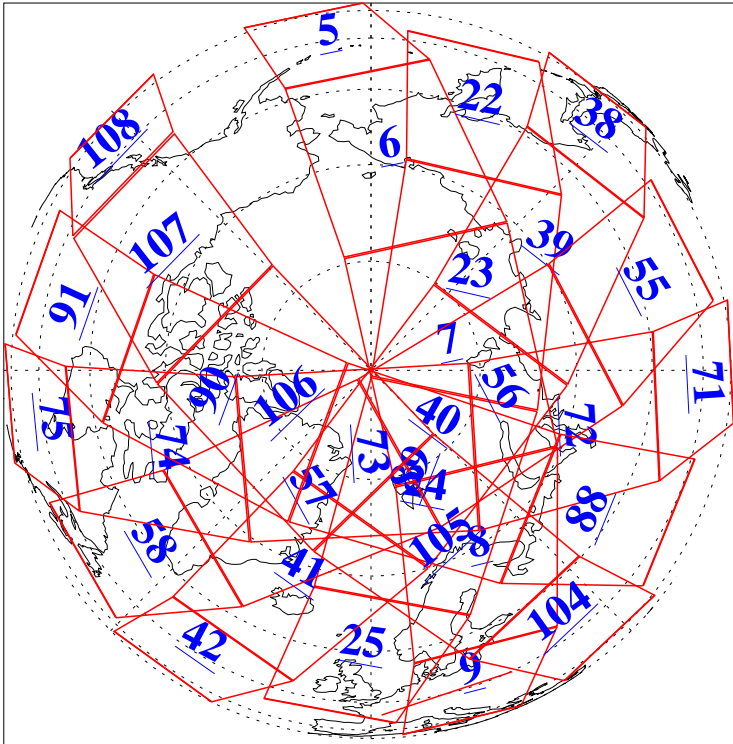

L1B Availability
 AMSU Granules: 240
 HSB Granules: 0
 AIRS Granules: 240

29 Oct 2016
 DoY 303
 Aqua Day 5292
 Granules: 1 to 120

Granules: 121 to 240

Legend: AMSU Available, HSB Available, AIRS Available

L1B Availability
AMSU Granules: 240
HSB Granules: 0
AIRS Granules: 240

29 Oct 2016
DoY 303
Aqua Day 5292

Ascending Granules

Descending Granules

Legend: AMSU Available, HSB Available, AIRS Available

L1B Availability
 AMSU Granules: 240
 HSB Granules: 0
 AIRS Granules: 240

29 Oct 2016
 DoY 303
 Aqua Day 5292

Northern Hemisphere Granules

Southern Hemisphere Granules

Legend: AMSU Available, HSB Available, AIRS Available