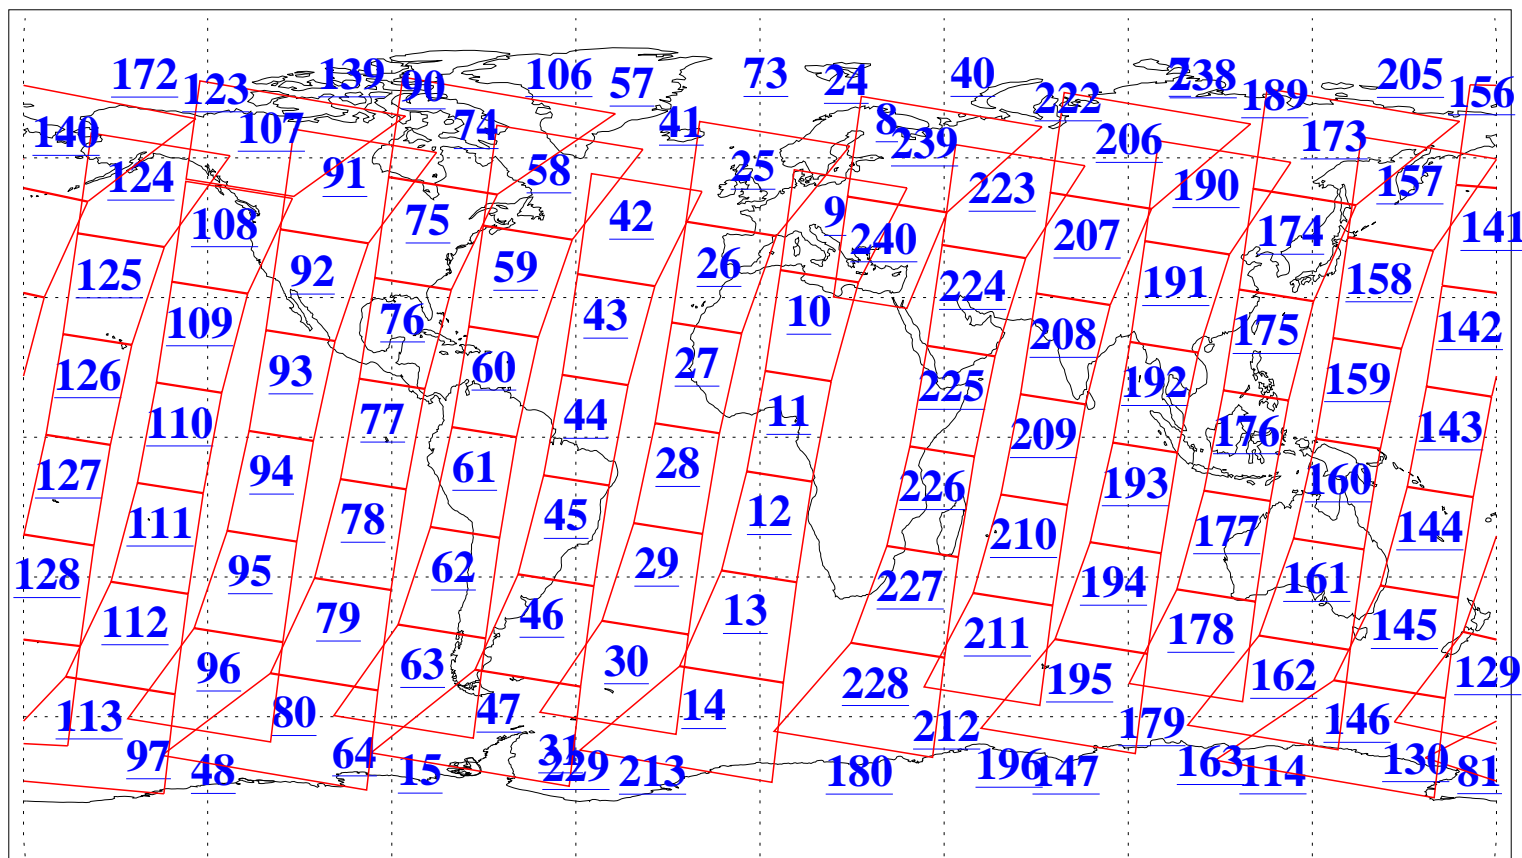

L1B Availability
 AMSU Granules: 240
 HSB Granules: 0
 AIRS Granules: 240

29 Oct 2016
 DoY 303
 Aqua Day 5292
 Granules: 1 to 120

Granules: 121 to 240

Legend: AMSU Available, HSB Available, AIRS Available

L1B Availability
AMSU Granules: 240
HSB Granules: 0
AIRS Granules: 240

29 Oct 2016
DoY 303
Aqua Day 5292

Ascending Granules

Descending Granules

Legend: AMSU Available, HSB Available, AIRS Available

L1B Availability
 AMSU Granules: 240
 HSB Granules: 0
 AIRS Granules: 240