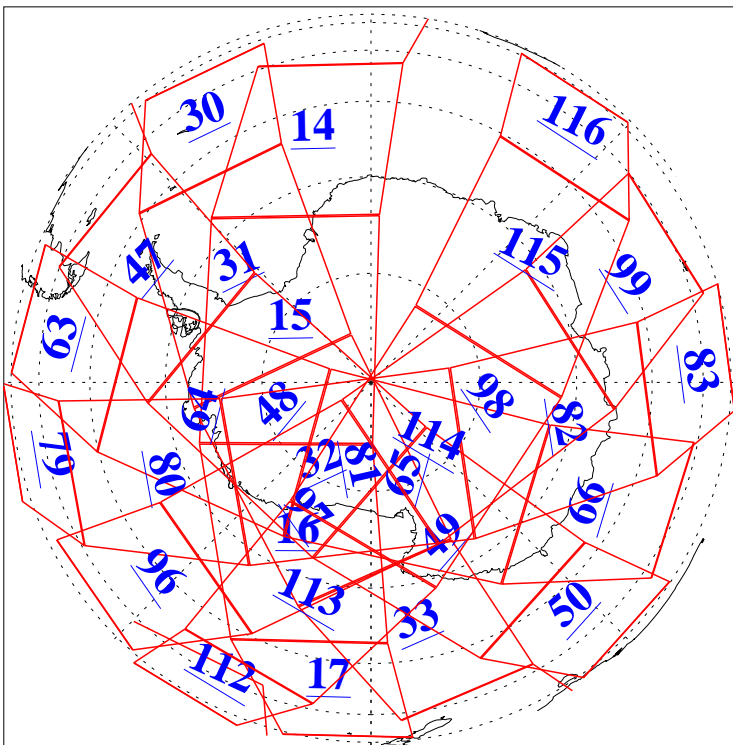

L1B Availability
 AMSU Granules: 240
 HSB Granules: 0
 AIRS Granules: 240

29 Oct 2016
 DoY 303
 Aqua Day 5292
 Granules: 1 to 120

Granules: 121 to 240

Legend: AMSU Available, HSB Available, AIRS Available

L1B Availability
AMSU Granules: 240
HSB Granules: 0
AIRS Granules: 240

29 Oct 2016
DoY 303
Aqua Day 5292

Ascending Granules

Descending Granules

Legend: AMSU Available, HSB Available, AIRS Available

L1B Availability
 AMSU Granules: 240
 HSB Granules: 0
 AIRS Granules: 240

29 Oct 2016
 DoY 303
 Aqua Day 5292

Northern Hemisphere Granules

Southern Hemisphere Granules

Legend: AMSU Available, HSB Available, AIRS Available