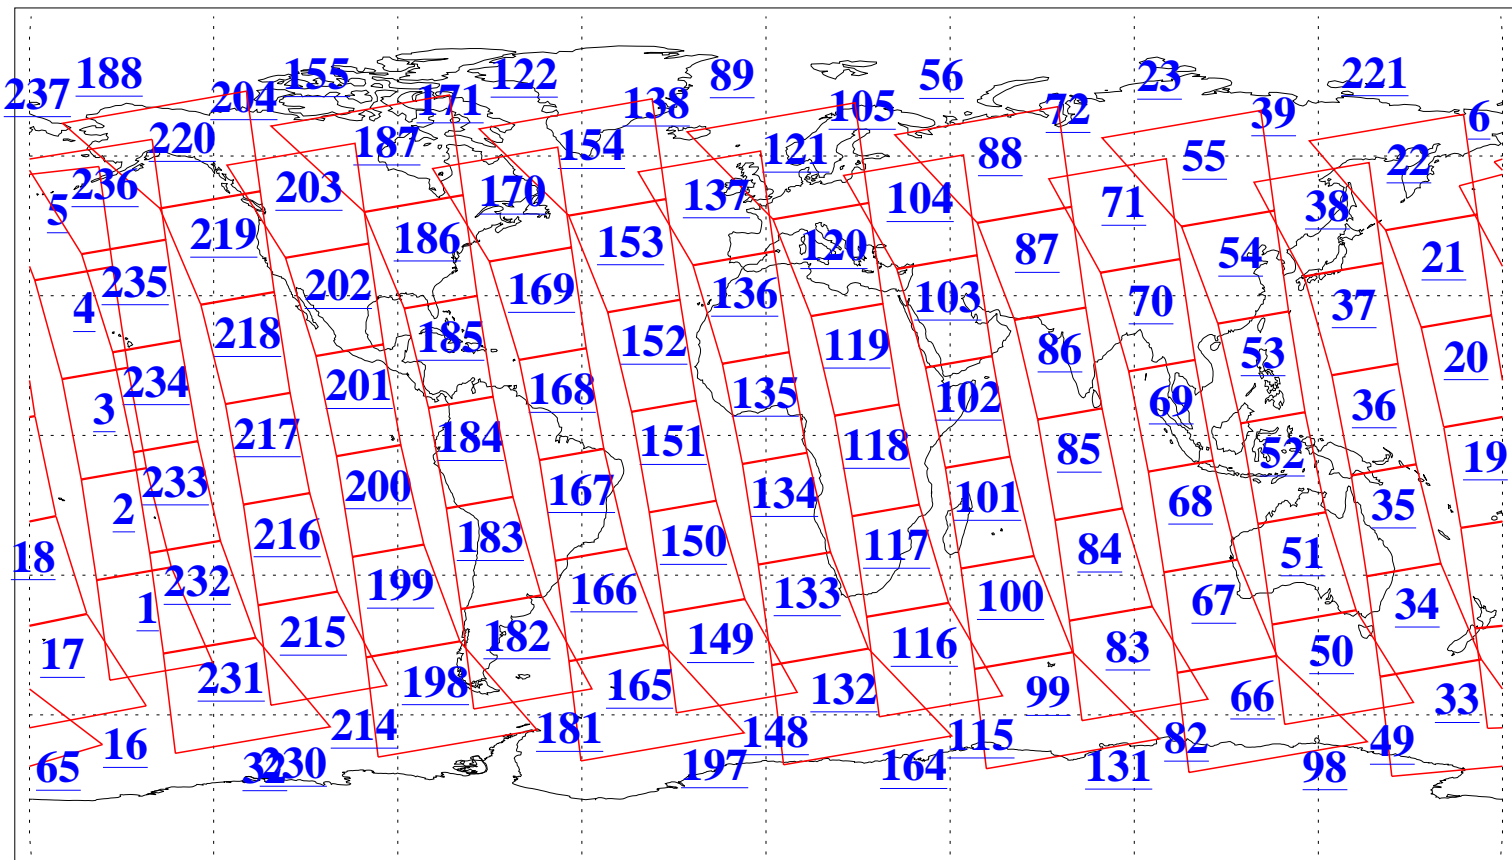

L1B Availability
 AMSU Granules: 240
 HSB Granules: 0
 AIRS Granules: 240

29 Oct 2016
 DoY 303
 Aqua Day 5292
 Granules: 1 to 120

Granules: 121 to 240

Legend: AMSU Available, HSB Available, AIRS Available

L1B Availability
AMSU Granules: 240
HSB Granules: 0
AIRS Granules: 240

29 Oct 2016
DoY 303
Aqua Day 5292

Ascending Granules

Descending Granules

Legend: AMSU Available, HSB Available, AIRS Available

L1B Availability
 AMSU Granules: 240
 HSB Granules: 0
 AIRS Granules: 240

29 Oct 2016
 DoY 303
 Aqua Day 5292

Northern Hemisphere Granules

Southern Hemisphere Granules

Legend: AMSU Available, HSB Available, AIRS Available