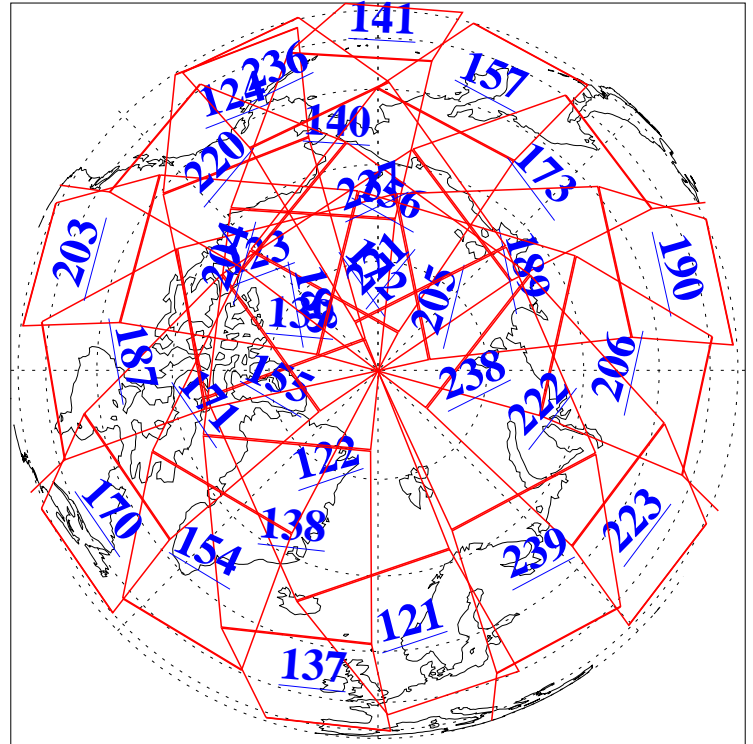

L1B Availability
 AMSU Granules: 240
 HSB Granules: 0
 AIRS Granules: 240

29 Oct 2016
 DoY 303
 Aqua Day 5292
 Granules: 1 to 120

Granules: 121 to 240

Legend: AMSU Available, HSB Available, AIRS Available

L1B Availability
AMSU Granules: 240
HSB Granules: 0
AIRS Granules: 240

29 Oct 2016
DoY 303
Aqua Day 5292

Ascending Granules

Descending Granules

Legend: AMSU Available, HSB Available, AIRS Available

L1B Availability
 AMSU Granules: 240
 HSB Granules: 0
 AIRS Granules: 240

29 Oct 2016
 DoY 303
 Aqua Day 5292

Northern Hemisphere Granules

Southern Hemisphere Granules

Legend: AMSU Available, HSB Available, AIRS Available