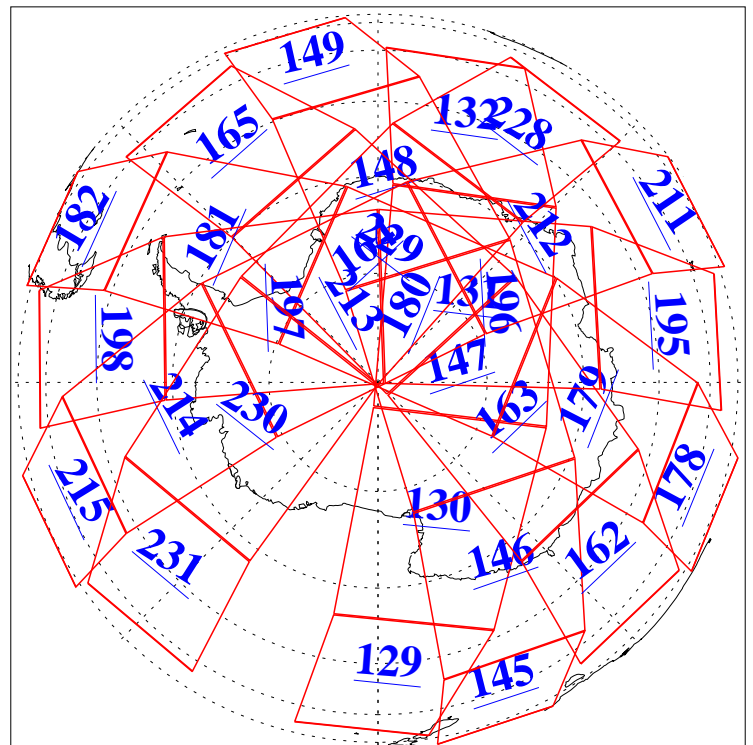

Legend: AMSU Available, HSB Available, AIRS Available