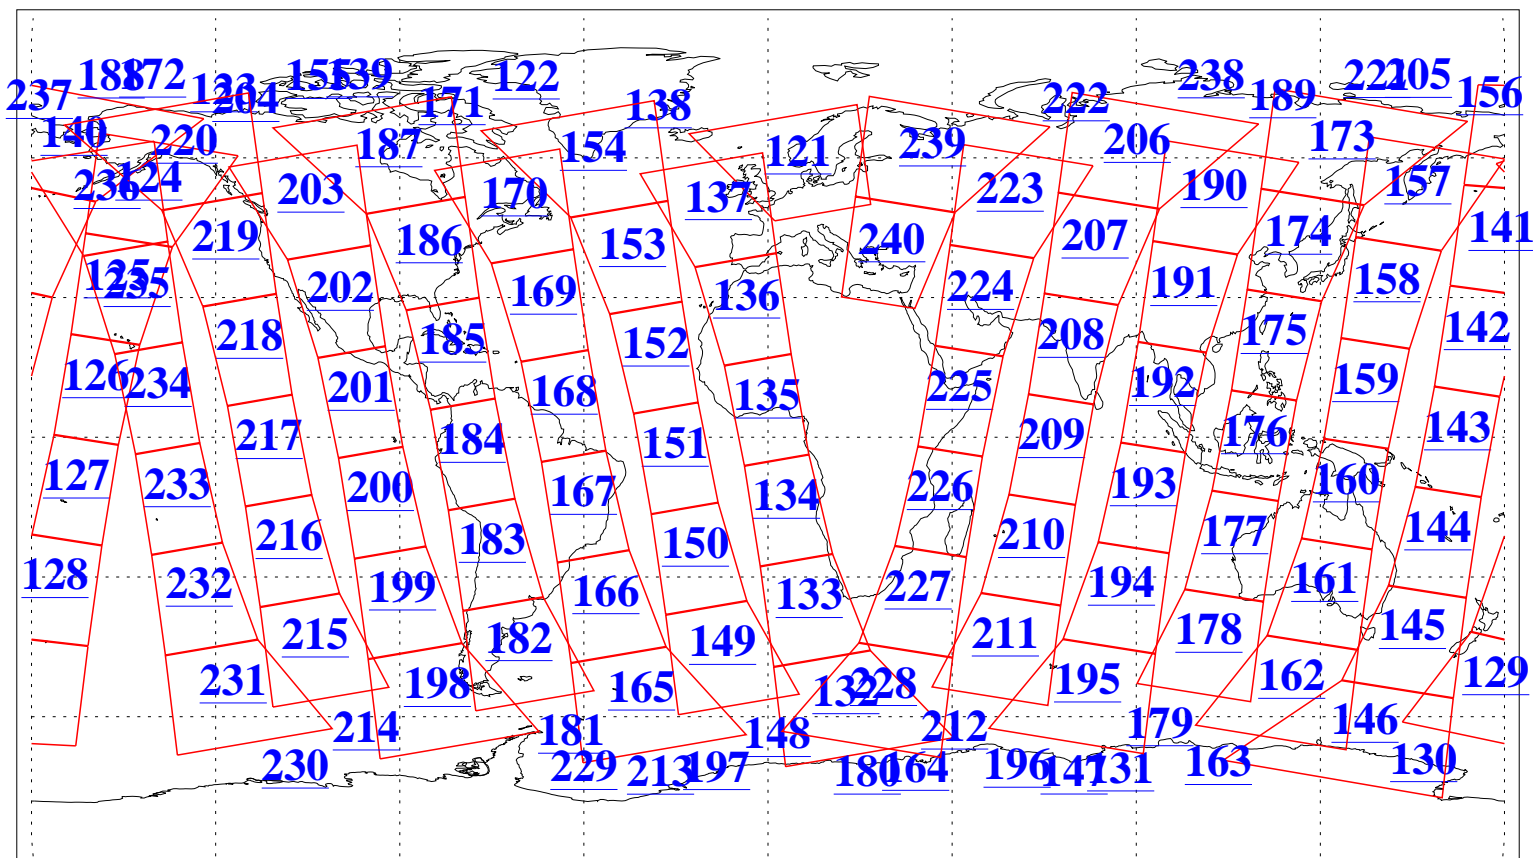

L1B Availability
 AMSU Granules: 240
 HSB Granules: 0
 AIRS Granules: 240

29 Oct 2016
 DoY 303
 Aqua Day 5292
 Granules: 1 to 120

Granules: 121 to 240

Legend: AMSU Available, HSB Available, AIRS Available

L1B Availability
AMSU Granules: 240
HSB Granules: 0
AIRS Granules: 240

29 Oct 2016
DoY 303
Aqua Day 5292

Ascending Granules

Descending Granules

Legend: AMSU Available, HSB Available, AIRS Available

L1B Availability
 AMSU Granules: 240
 HSB Granules: 0
 AIRS Granules: 240

29 Oct 2016
 DoY 303
 Aqua Day 5292

Northern Hemisphere Granules

Southern Hemisphere Granules

Legend: AMSU Available, HSB Available, AIRS Available