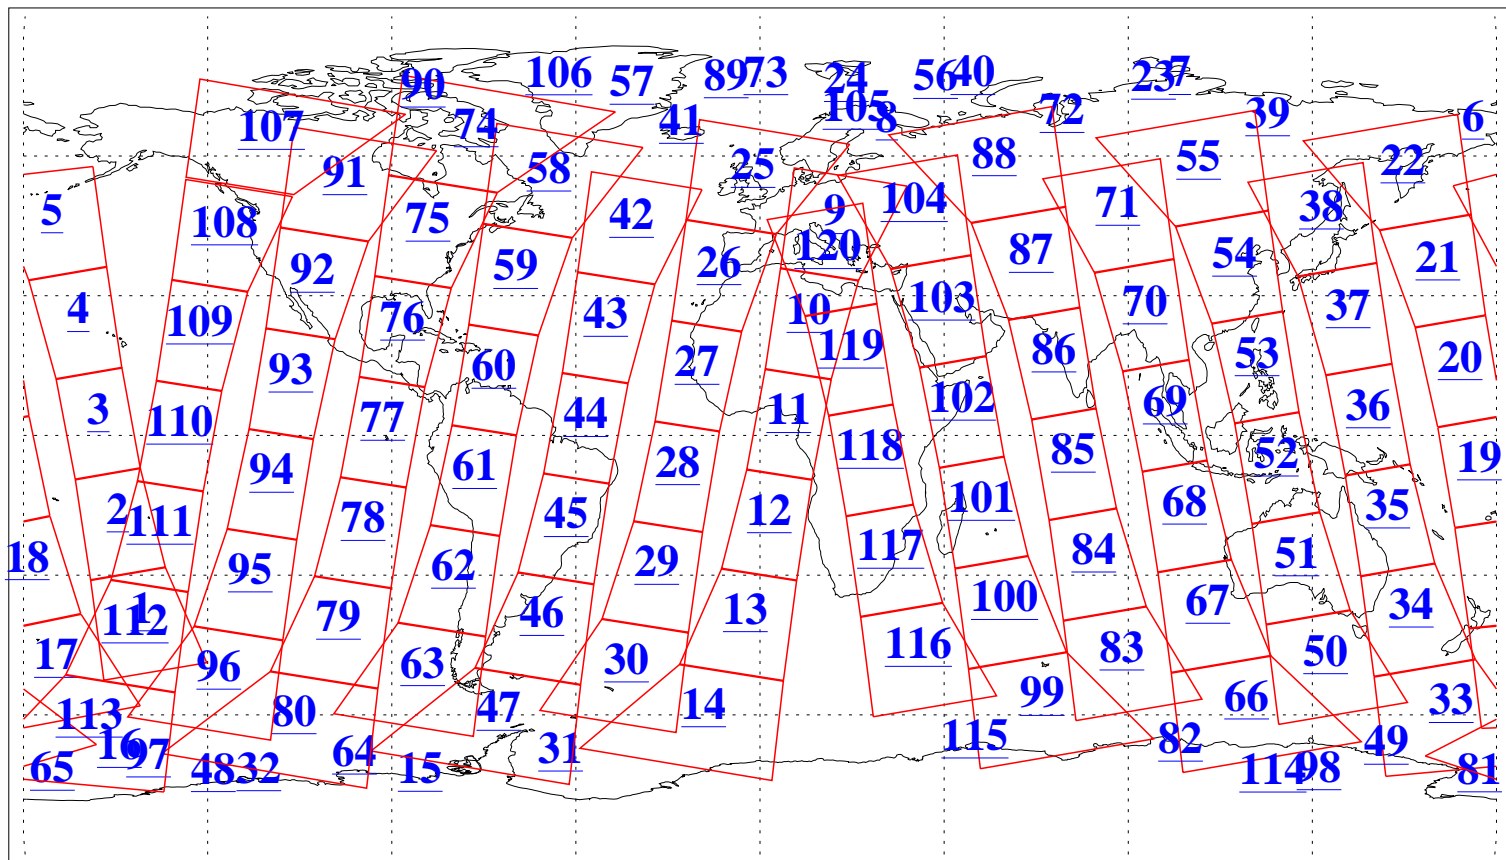

L1B Availability
 AMSU Granules: 240
 HSB Granules: 0
 AIRS Granules: 240

29 Oct 2016
 DoY 303
 Aqua Day 5292
 Granules: 1 to 120

Granules: 121 to 240

Legend: AMSU Available, HSB Available, AIRS Available

L1B Availability
AMSU Granules: 240
HSB Granules: 0
AIRS Granules: 240

29 Oct 2016
DoY 303
Aqua Day 5292

Ascending Granules

Descending Granules

Legend: AMSU Available, HSB Available, AIRS Available

L1B Availability
 AMSU Granules: 240
 HSB Granules: 0
 AIRS Granules: 240

29 Oct 2016
 DoY 303
 Aqua Day 5292

Northern Hemisphere Granules

Southern Hemisphere Granules

Legend: AMSU Available, HSB Available, AIRS Available