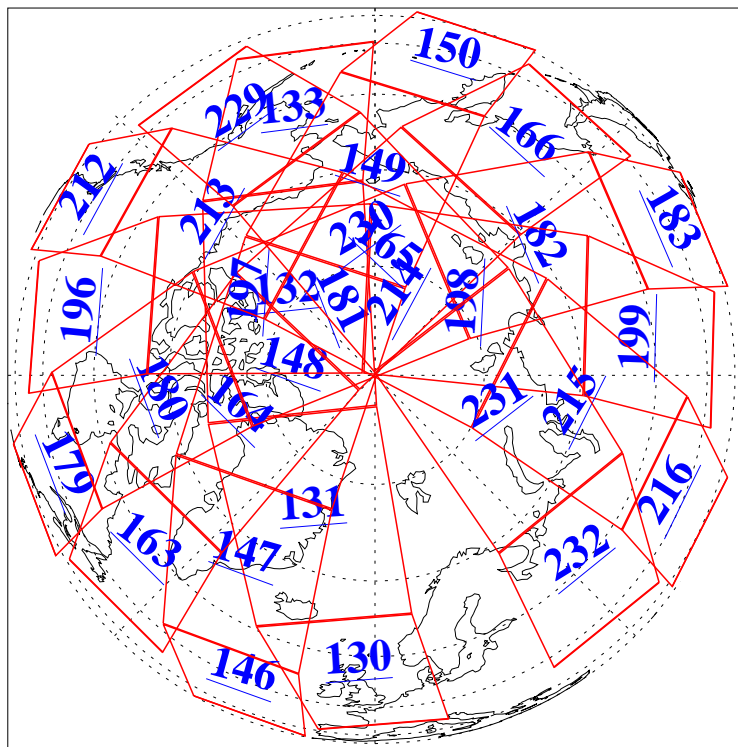

L1B Availability
AMSU Granules: 240
HSB Granules: 0
AIRS Granules: 240

28 Oct 2016
DoY 302
Aqua Day 5291
Granules: 1 to 120

Granules: 121 to 240

Legend: AMSU Available, HSB Available, AIRS Available

L1B Availability
AMSU Granules: 240
HSB Granules: 0
AIRS Granules: 240

28 Oct 2016
DoY 302
Aqua Day 5291

Ascending Granules

Descending Granules

Legend: AMSU Available, HSB Available, AIRS Available

L1B Availability
 AMSU Granules: 240
 HSB Granules: 0
 AIRS Granules: 240

28 Oct 2016
 DoY 302
 Aqua Day 5291

Northern Hemisphere Granules

Southern Hemisphere Granules

Legend: AMSU Available, HSB Available, AIRS Available