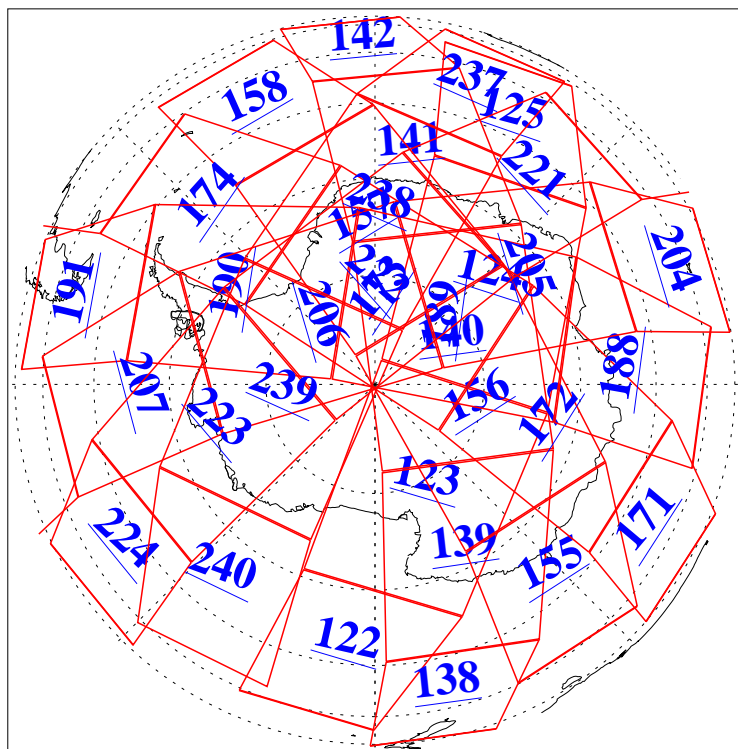

L1B Availability
AMSU Granules: 240
HSB Granules: 0
AIRS Granules: 240

28 Oct 2016
DoY 302
Aqua Day 5291
Granules: 1 to 120

Granules: 121 to 240

Legend: AMSU Available, HSB Available, AIRS Available

L1B Availability
AMSU Granules: 240
HSB Granules: 0
AIRS Granules: 240

28 Oct 2016
DoY 302
Aqua Day 5291

Ascending Granules

Descending Granules

Legend: AMSU Available, HSB Available, AIRS Available

L1B Availability
 AMSU Granules: 240
 HSB Granules: 0
 AIRS Granules: 240

28 Oct 2016
 DoY 302
 Aqua Day 5291

Northern Hemisphere Granules

Southern Hemisphere Granules

Legend: AMSU Available, HSB Available, AIRS Available