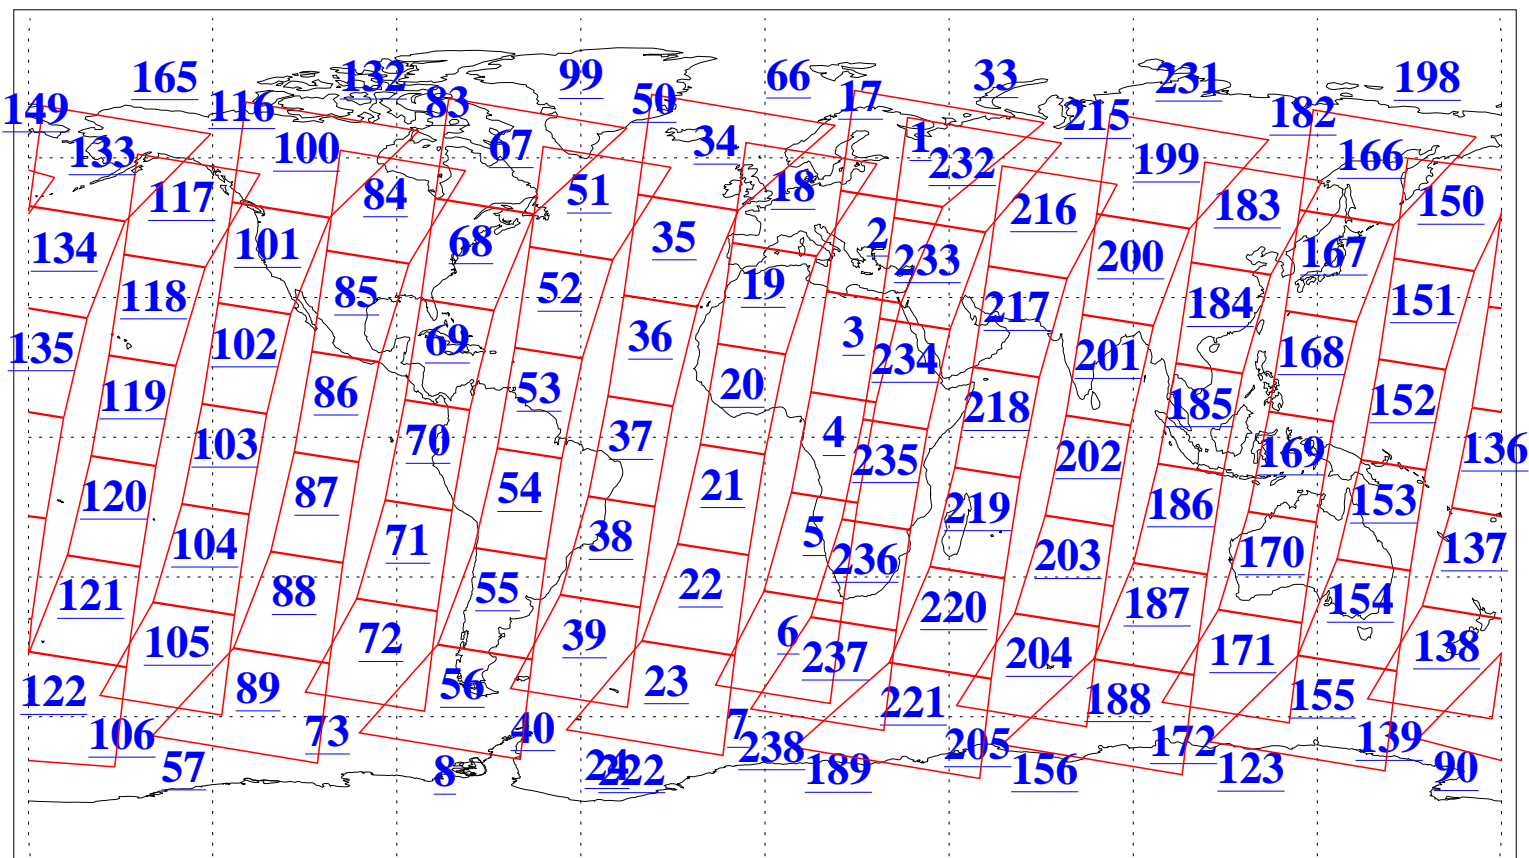

L1B Availability
AMSU Granules: 240
HSB Granules: 0
AIRS Granules: 240

28 Oct 2016
DoY 302
Aqua Day 5291
Granules: 1 to 120

Granules: 121 to 240

Legend: AMSU Available, HSB Available, AIRS Available

L1B Availability
AMSU Granules: 240
HSB Granules: 0
AIRS Granules: 240

28 Oct 2016
DoY 302
Aqua Day 5291

Ascending Granules

Descending Granules

Legend: AMSU Available, HSB Available, AIRS Available

L1B Availability
 AMSU Granules: 240
 HSB Granules: 0
 AIRS Granules: 240

28 Oct 2016
 DoY 302
 Aqua Day 5291

Northern Hemisphere Granules

Southern Hemisphere Granules

Legend: AMSU Available, HSB Available, AIRS Available