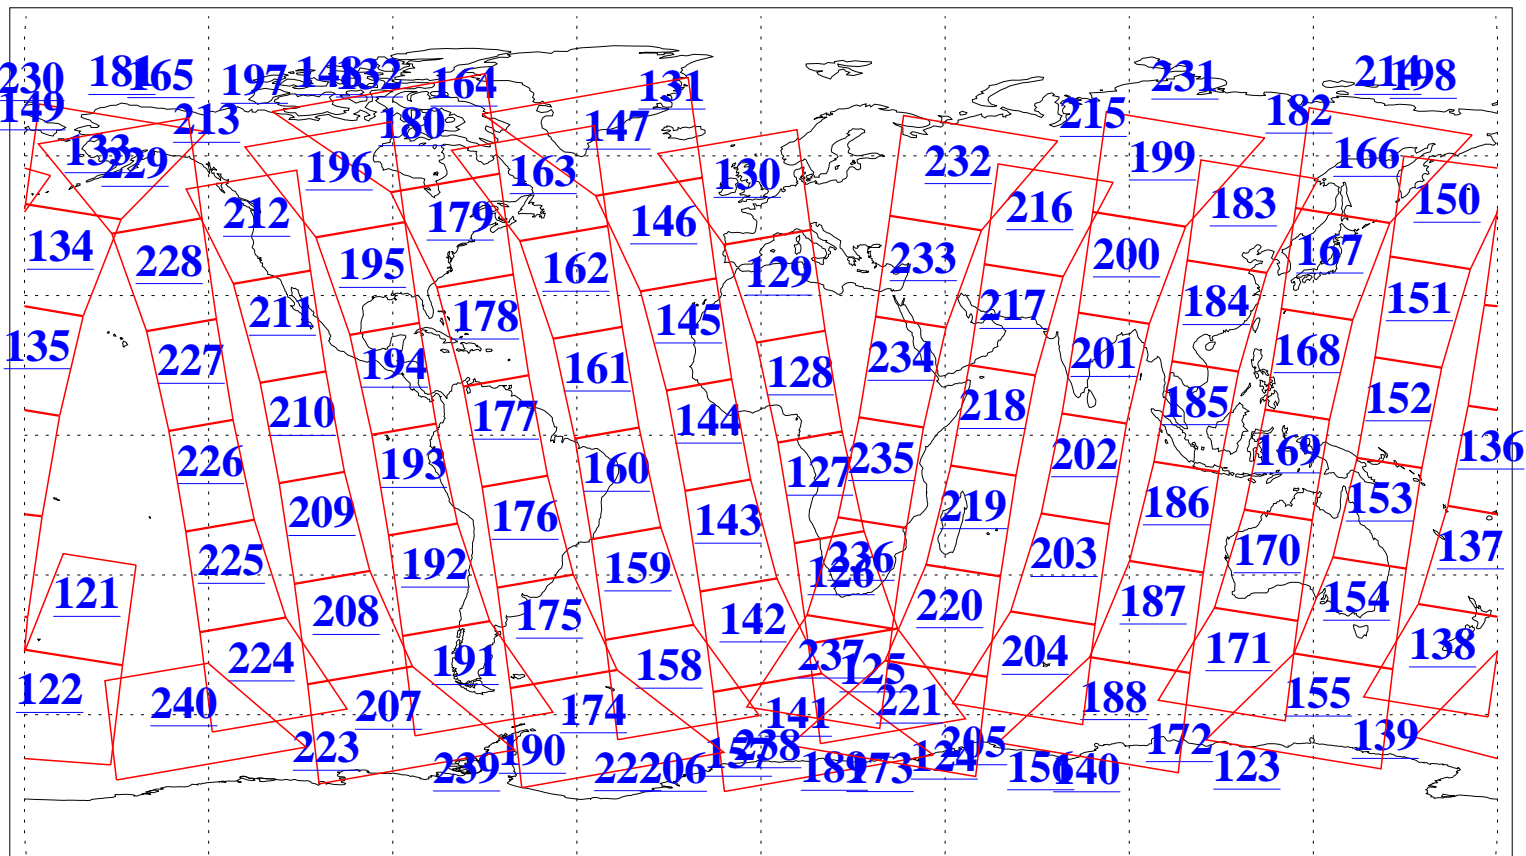

L1B Availability
AMSU Granules: 240
HSB Granules: 0
AIRS Granules: 240

28 Oct 2016
DoY 302
Aqua Day 5291
Granules: 1 to 120

Granules: 121 to 240

Legend: AMSU Available, HSB Available, AIRS Available

L1B Availability
AMSU Granules: 240
HSB Granules: 0
AIRS Granules: 240

28 Oct 2016
DoY 302
Aqua Day 5291

Ascending Granules

Descending Granules

Legend: AMSU Available, HSB Available, AIRS Available

L1B Availability
 AMSU Granules: 240
 HSB Granules: 0
 AIRS Granules: 240

28 Oct 2016
 DoY 302
 Aqua Day 5291

Northern Hemisphere Granules

Southern Hemisphere Granules

Legend: AMSU Available, HSB Available, AIRS Available