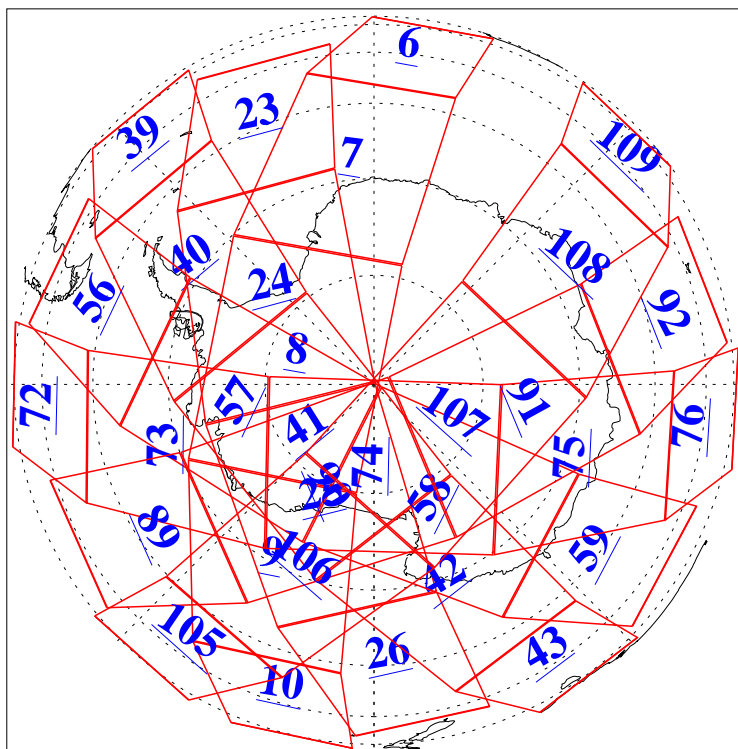

L1B Availability
AMSU Granules: 240
HSB Granules: 0
AIRS Granules: 240

28 Oct 2016
DoY 302
Aqua Day 5291
Granules: 1 to 120

Granules: 121 to 240

Legend: AMSU Available, HSB Available, AIRS Available

L1B Availability
AMSU Granules: 240
HSB Granules: 0
AIRS Granules: 240

28 Oct 2016
DoY 302
Aqua Day 5291

Ascending Granules

Descending Granules

Legend: AMSU Available, HSB Available, AIRS Available

L1B Availability
 AMSU Granules: 240
 HSB Granules: 0
 AIRS Granules: 240

28 Oct 2016
 DoY 302
 Aqua Day 5291

Northern Hemisphere Granules

Southern Hemisphere Granules

Legend: AMSU Available, HSB Available, AIRS Available