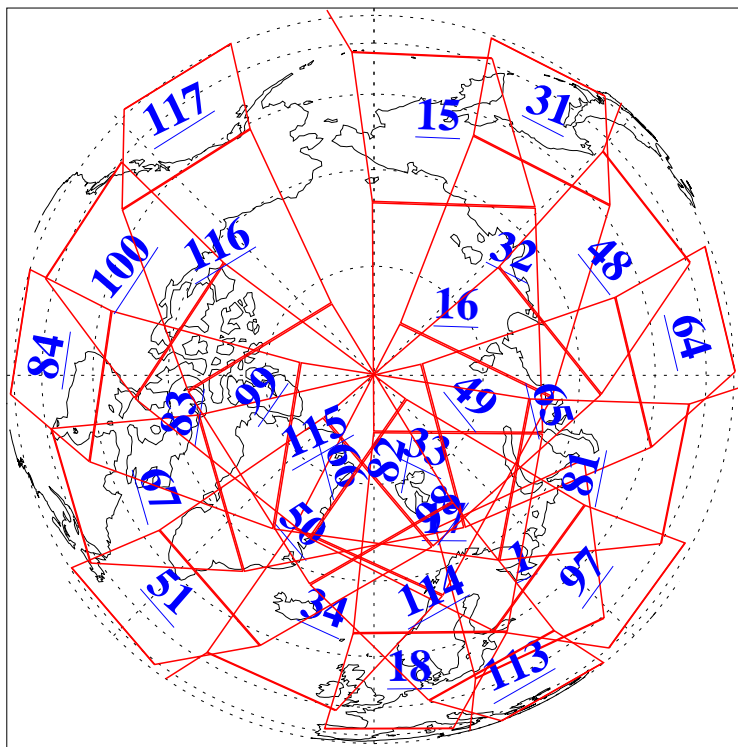

L1B Availability
AMSU Granules: 240
HSB Granules: 0
AIRS Granules: 240

28 Oct 2016
DoY 302
Aqua Day 5291
Granules: 1 to 120

Granules: 121 to 240

Legend: AMSU Available, HSB Available, AIRS Available

L1B Availability
AMSU Granules: 240
HSB Granules: 0
AIRS Granules: 240

28 Oct 2016
DoY 302
Aqua Day 5291

Ascending Granules

Descending Granules

Legend: AMSU Available, HSB Available, AIRS Available

L1B Availability
 AMSU Granules: 240
 HSB Granules: 0
 AIRS Granules: 240

28 Oct 2016
 DoY 302
 Aqua Day 5291

Northern Hemisphere Granules

Southern Hemisphere Granules

Legend: AMSU Available, HSB Available, AIRS Available