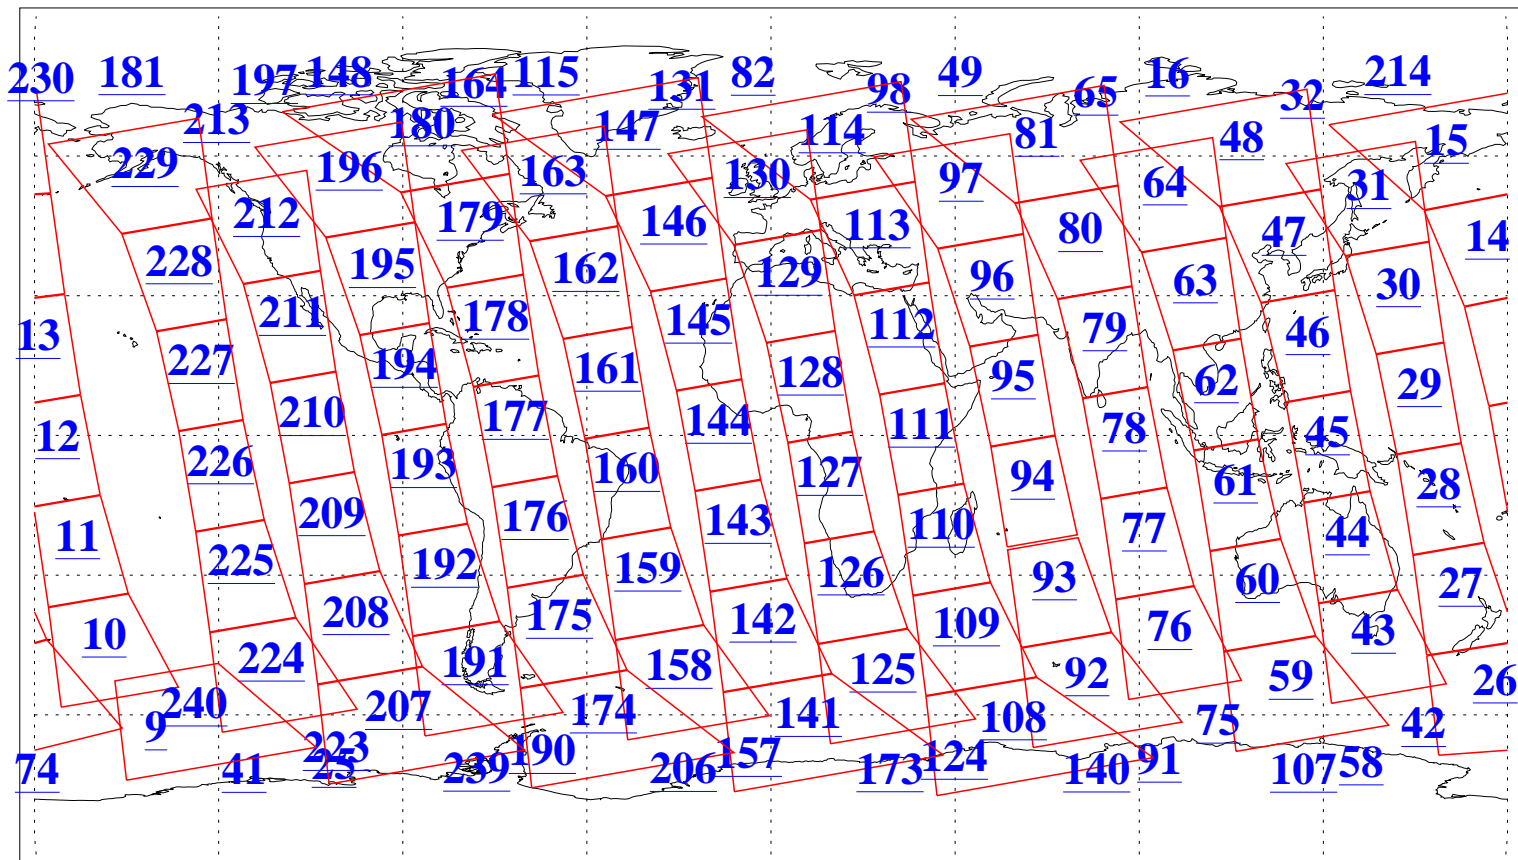

L1B Availability
AMSU Granules: 240
HSB Granules: 0
AIRS Granules: 240

28 Oct 2016
DoY 302
Aqua Day 5291
Granules: 1 to 120

Granules: 121 to 240

Legend: AMSU Available, HSB Available, AIRS Available

L1B Availability
AMSU Granules: 240
HSB Granules: 0
AIRS Granules: 240

28 Oct 2016
DoY 302
Aqua Day 5291

Ascending Granules

Descending Granules

Legend: AMSU Available, HSB Available, AIRS Available

L1B Availability
 AMSU Granules: 240
 HSB Granules: 0
 AIRS Granules: 240

28 Oct 2016
 DoY 302
 Aqua Day 5291

Northern Hemisphere Granules

Southern Hemisphere Granules

Legend: AMSU Available, HSB Available, AIRS Available