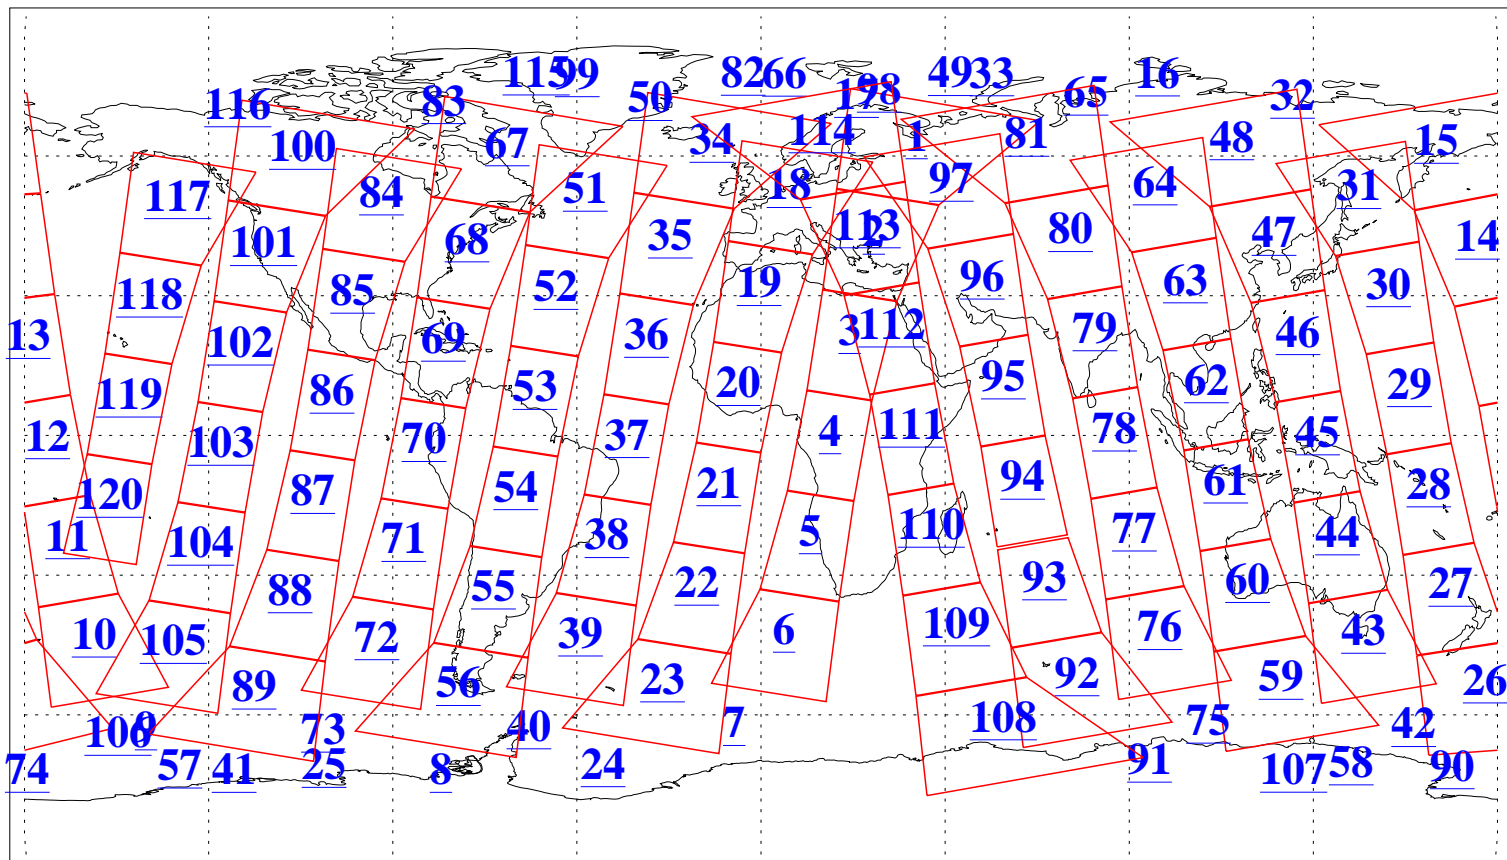

L1B Availability
AMSU Granules: 240
HSB Granules: 0
AIRS Granules: 240

28 Oct 2016
DoY 302
Aqua Day 5291
Granules: 1 to 120

Granules: 121 to 240

Legend: AMSU Available, HSB Available, AIRS Available

L1B Availability
AMSU Granules: 240
HSB Granules: 0
AIRS Granules: 240

28 Oct 2016
DoY 302
Aqua Day 5291

Ascending Granules

Descending Granules

Legend: AMSU Available, HSB Available, AIRS Available

L1B Availability
 AMSU Granules: 240
 HSB Granules: 0
 AIRS Granules: 240

28 Oct 2016
 DoY 302
 Aqua Day 5291

Northern Hemisphere Granules

Southern Hemisphere Granules

Legend: AMSU Available, HSB Available, AIRS Available