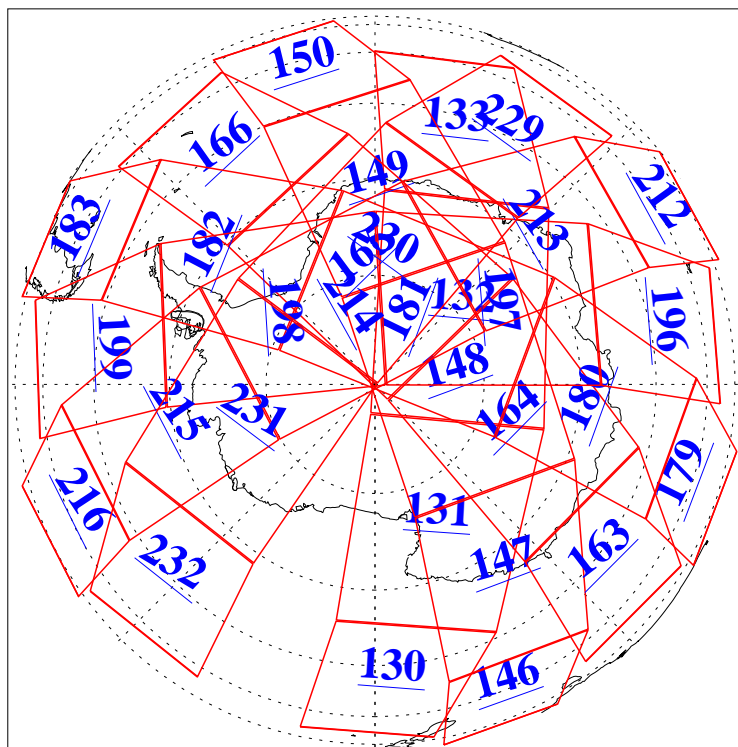

L1B Availability  
AMSU Granules: 240  
HSB Granules: 0  
AIRS Granules: 240

20 Oct 2016  
DoY 294  
Aqua Day 5283  
Granules: 1 to 120

Granules: 121 to 240

Legend: AMSU Available, HSB Available, AIRS Available

L1B Availability  
AMSU Granules: 240  
HSB Granules: 0  
AIRS Granules: 240

20 Oct 2016  
DoY 294  
Aqua Day 5283

Ascending Granules

Descending Granules

Legend: AMSU Available, HSB Available, AIRS Available

L1B Availability  
 AMSU Granules: 240  
 HSB Granules: 0  
 AIRS Granules: 240

20 Oct 2016  
 DoY 294  
 Aqua Day 5283

Northern Hemisphere Granules

Southern Hemisphere Granules

Legend: AMSU Available, HSB Available, AIRS Available