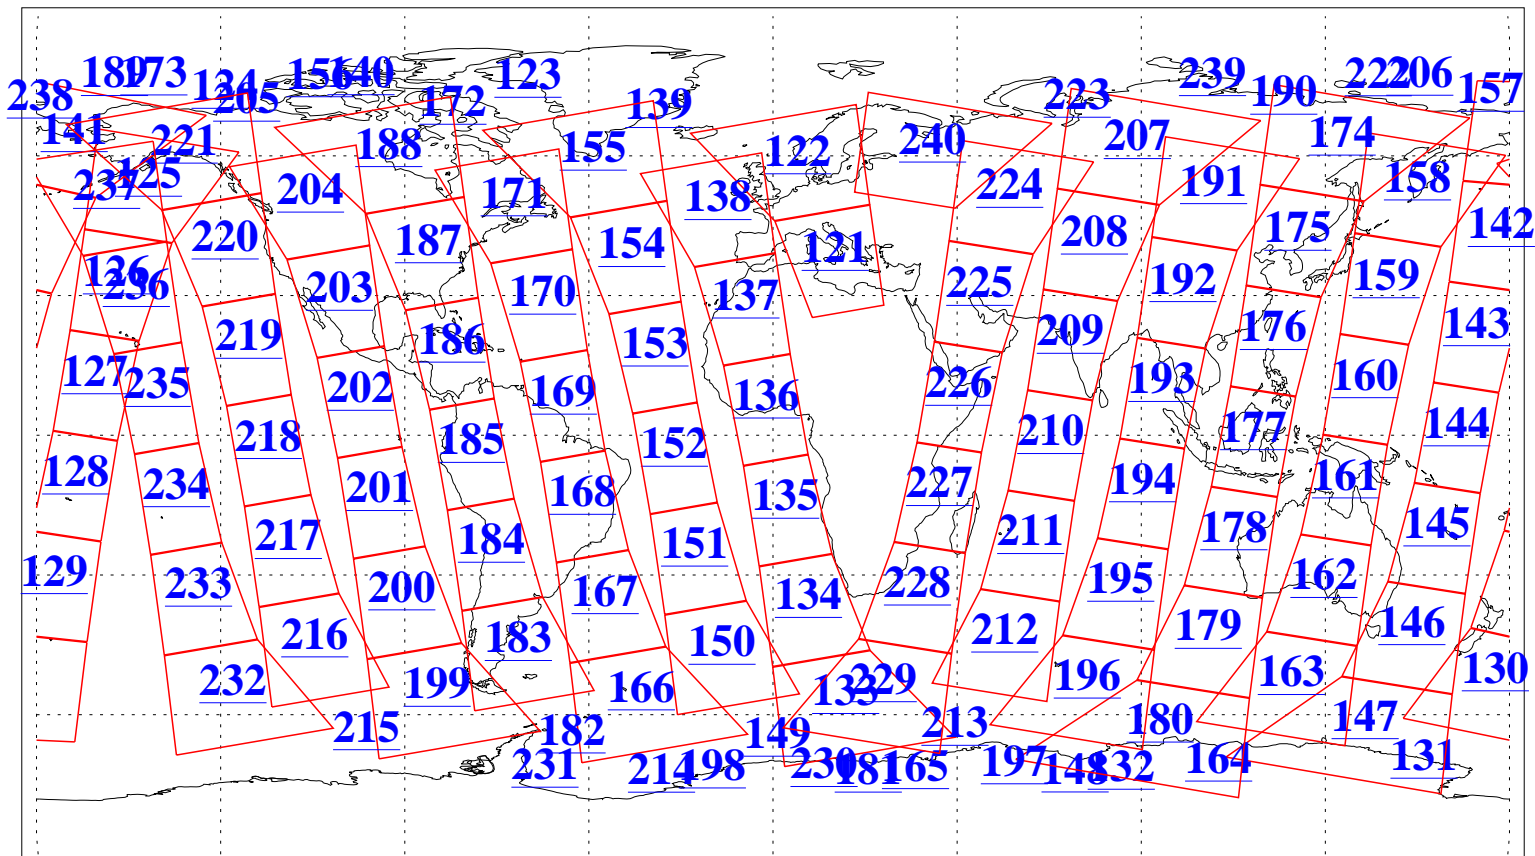

L1B Availability  
AMSU Granules: 240  
HSB Granules: 0  
AIRS Granules: 240

20 Oct 2016  
DoY 294  
Aqua Day 5283  
Granules: 1 to 120

Granules: 121 to 240

Legend: AMSU Available, HSB Available, AIRS Available

L1B Availability  
AMSU Granules: 240  
HSB Granules: 0  
AIRS Granules: 240

20 Oct 2016  
DoY 294  
Aqua Day 5283

Ascending Granules

Descending Granules

Legend: AMSU Available, HSB Available, AIRS Available

L1B Availability  
 AMSU Granules: 240  
 HSB Granules: 0  
 AIRS Granules: 240

20 Oct 2016  
 DoY 294  
 Aqua Day 5283

Northern Hemisphere Granules

Southern Hemisphere Granules

Legend: AMSU Available, HSB Available, AIRS Available