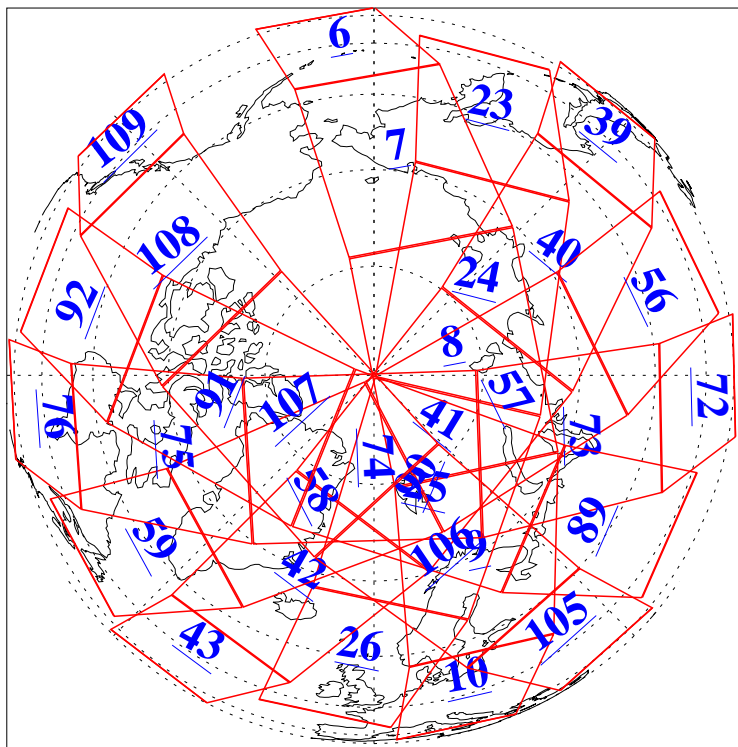

L1B Availability  
AMSU Granules: 240  
HSB Granules: 0  
AIRS Granules: 240

20 Oct 2016  
DoY 294  
Aqua Day 5283  
Granules: 1 to 120

Granules: 121 to 240

Legend: AMSU Available, HSB Available, AIRS Available

L1B Availability  
AMSU Granules: 240  
HSB Granules: 0  
AIRS Granules: 240

20 Oct 2016  
DoY 294  
Aqua Day 5283

Ascending Granules

Descending Granules

Legend: AMSU Available, HSB Available, AIRS Available

L1B Availability  
 AMSU Granules: 240  
 HSB Granules: 0  
 AIRS Granules: 240

20 Oct 2016  
 DoY 294  
 Aqua Day 5283

Northern Hemisphere Granules

Southern Hemisphere Granules

Legend: AMSU Available, HSB Available, AIRS Available