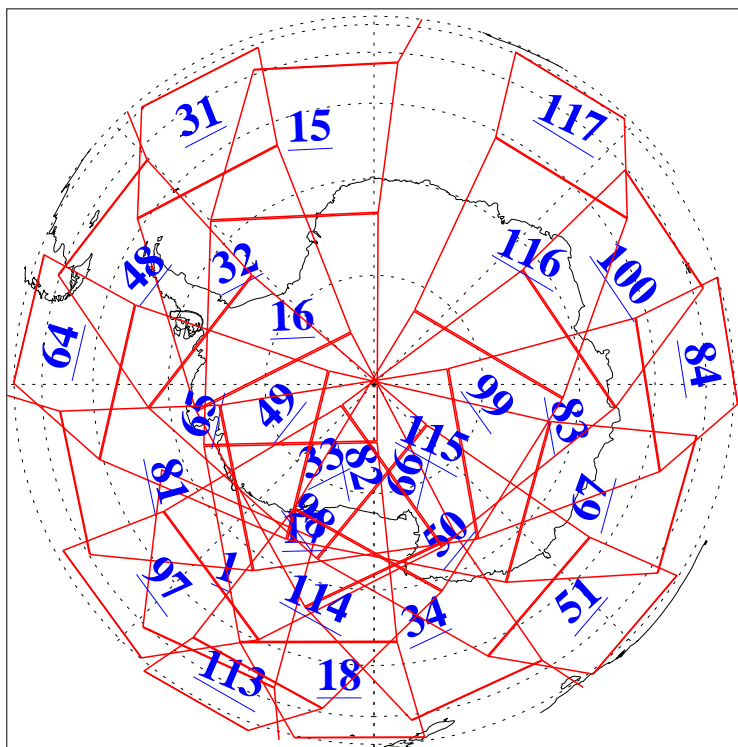

L1B Availability  
AMSU Granules: 240  
HSB Granules: 0  
AIRS Granules: 240

20 Oct 2016  
DoY 294  
Aqua Day 5283  
Granules: 1 to 120

Granules: 121 to 240

Legend: AMSU Available, HSB Available, AIRS Available

L1B Availability  
AMSU Granules: 240  
HSB Granules: 0  
AIRS Granules: 240

20 Oct 2016  
DoY 294  
Aqua Day 5283

Ascending Granules

Descending Granules

Legend: AMSU Available, HSB Available, AIRS Available

L1B Availability  
 AMSU Granules: 240  
 HSB Granules: 0  
 AIRS Granules: 240

20 Oct 2016  
 DoY 294  
 Aqua Day 5283

Northern Hemisphere Granules

Southern Hemisphere Granules

Legend: AMSU Available, HSB Available, AIRS Available