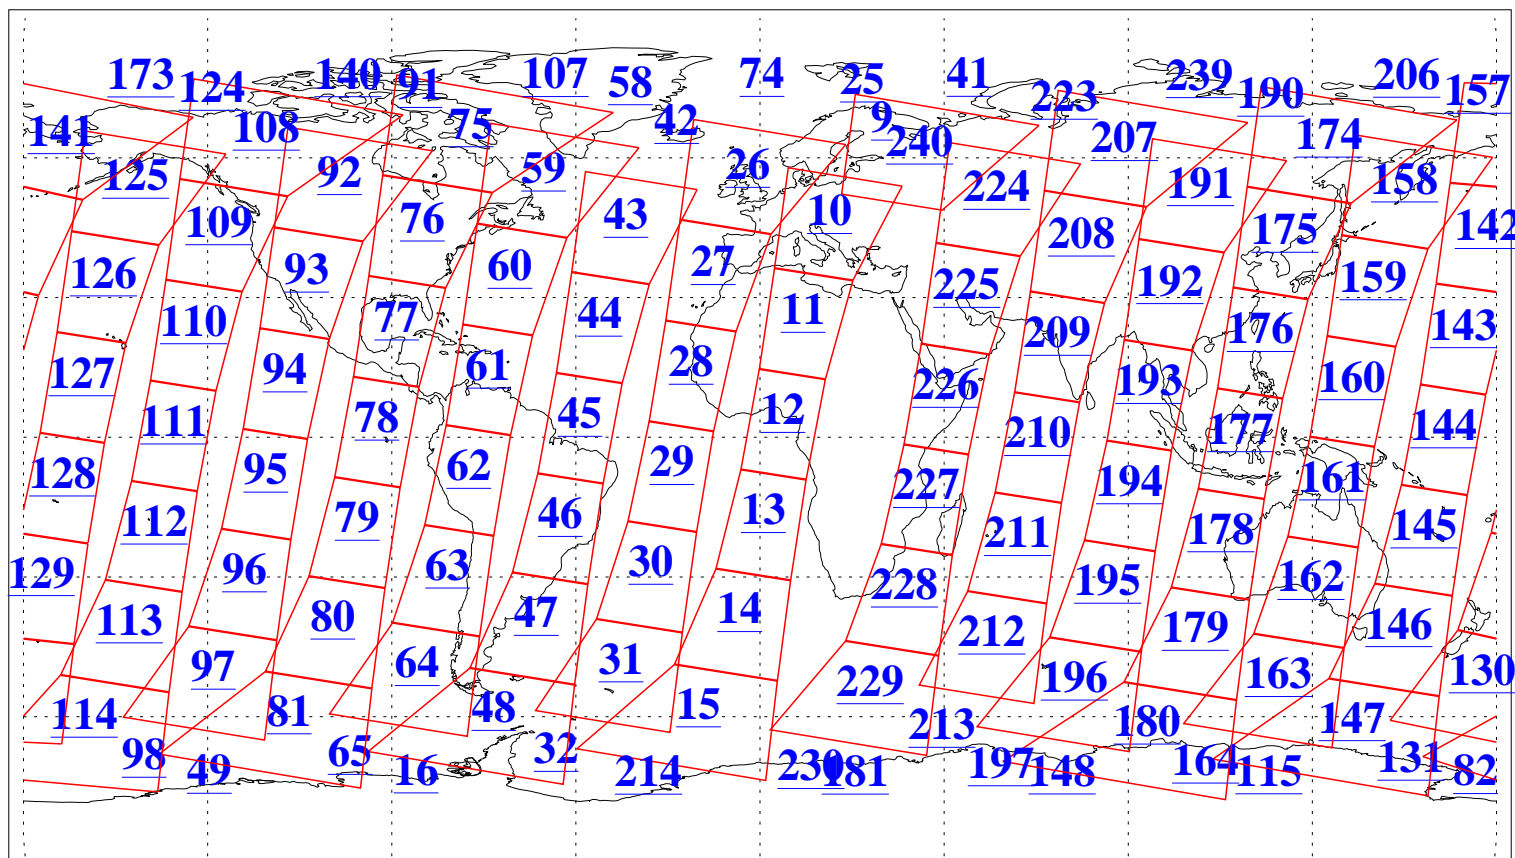

L1B Availability  
AMSU Granules: 240  
HSB Granules: 0  
AIRS Granules: 240

20 Oct 2016  
DoY 294  
Aqua Day 5283  
Granules: 1 to 120

Granules: 121 to 240

Legend: AMSU Available, HSB Available, AIRS Available

L1B Availability  
AMSU Granules: 240  
HSB Granules: 0  
AIRS Granules: 240

20 Oct 2016  
DoY 294  
Aqua Day 5283

Ascending Granules

Descending Granules

Legend: AMSU Available, HSB Available, AIRS Available

L1B Availability  
 AMSU Granules: 240  
 HSB Granules: 0  
 AIRS Granules: 240

20 Oct 2016  
 DoY 294  
 Aqua Day 5283

Northern Hemisphere Granules

Southern Hemisphere Granules

Legend: AMSU Available, HSB Available, AIRS Available