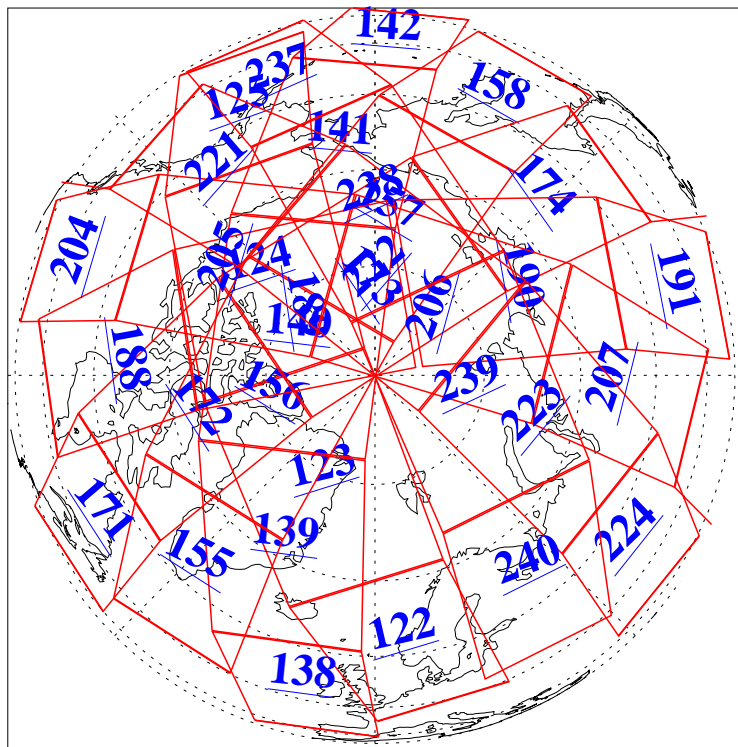

L1B Availability  
AMSU Granules: 240  
HSB Granules: 0  
AIRS Granules: 240

20 Oct 2016  
DoY 294  
Aqua Day 5283  
Granules: 1 to 120

Granules: 121 to 240

Legend: AMSU Available, HSB Available, AIRS Available

L1B Availability  
AMSU Granules: 240  
HSB Granules: 0  
AIRS Granules: 240

20 Oct 2016  
DoY 294  
Aqua Day 5283

Ascending Granules

Descending Granules

Legend: AMSU Available, HSB Available, AIRS Available

L1B Availability  
 AMSU Granules: 240  
 HSB Granules: 0  
 AIRS Granules: 240

20 Oct 2016  
 DoY 294  
 Aqua Day 5283

Northern Hemisphere Granules

Southern Hemisphere Granules

Legend: AMSU Available, HSB Available, AIRS Available