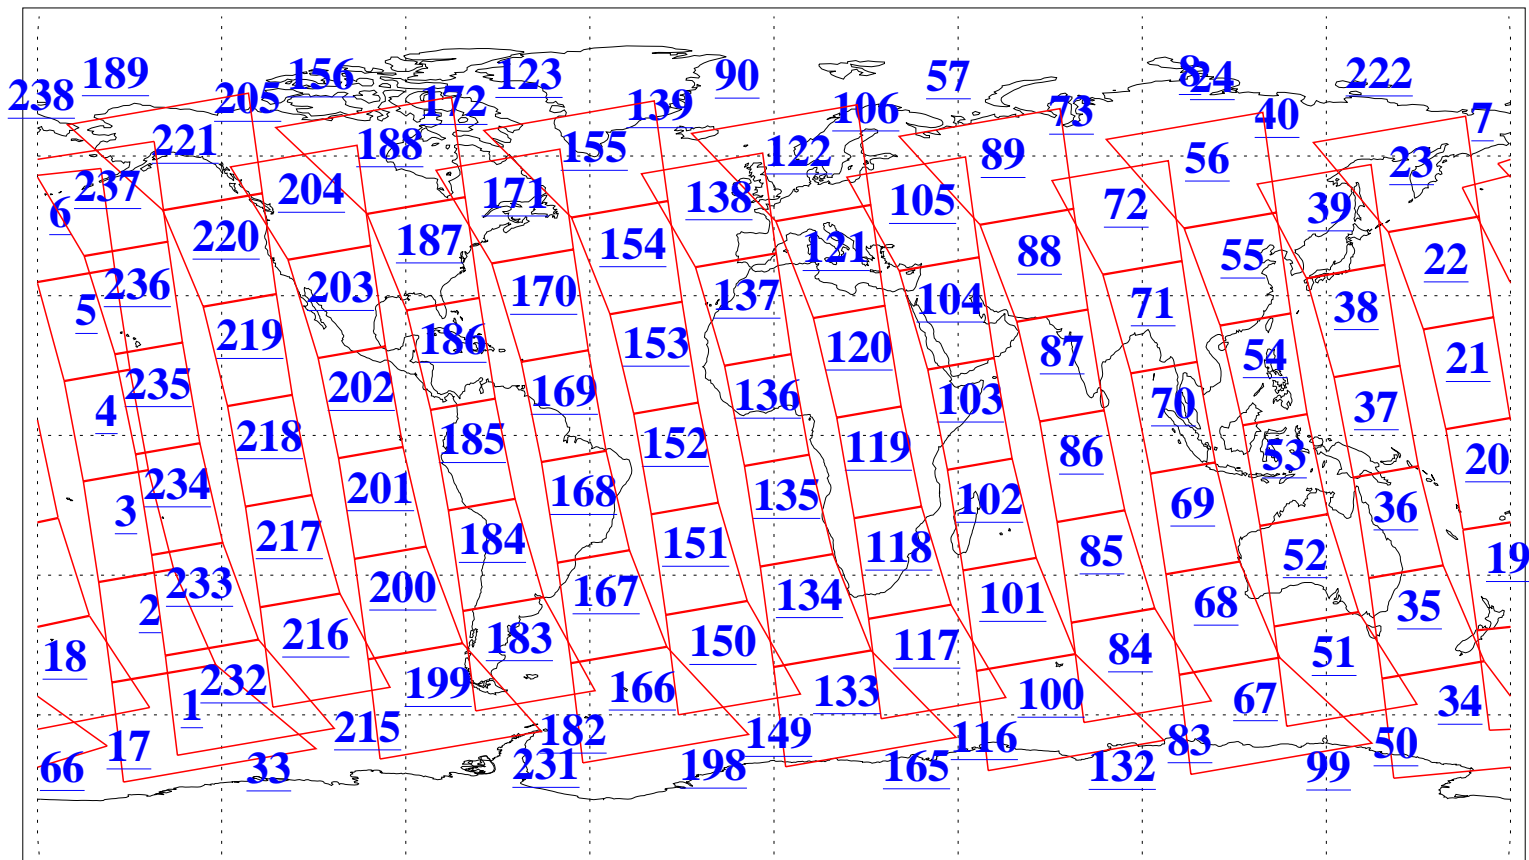

L1B Availability  
AMSU Granules: 240  
HSB Granules: 0  
AIRS Granules: 240

20 Oct 2016  
DoY 294  
Aqua Day 5283  
Granules: 1 to 120

Granules: 121 to 240

Legend: AMSU Available, HSB Available, AIRS Available

L1B Availability  
AMSU Granules: 240  
HSB Granules: 0  
AIRS Granules: 240

20 Oct 2016  
DoY 294  
Aqua Day 5283

Ascending Granules

Descending Granules

Legend: AMSU Available, HSB Available, AIRS Available

L1B Availability  
 AMSU Granules: 240  
 HSB Granules: 0  
 AIRS Granules: 240

20 Oct 2016  
 DoY 294  
 Aqua Day 5283

Northern Hemisphere Granules

Southern Hemisphere Granules

Legend: AMSU Available, HSB Available, AIRS Available