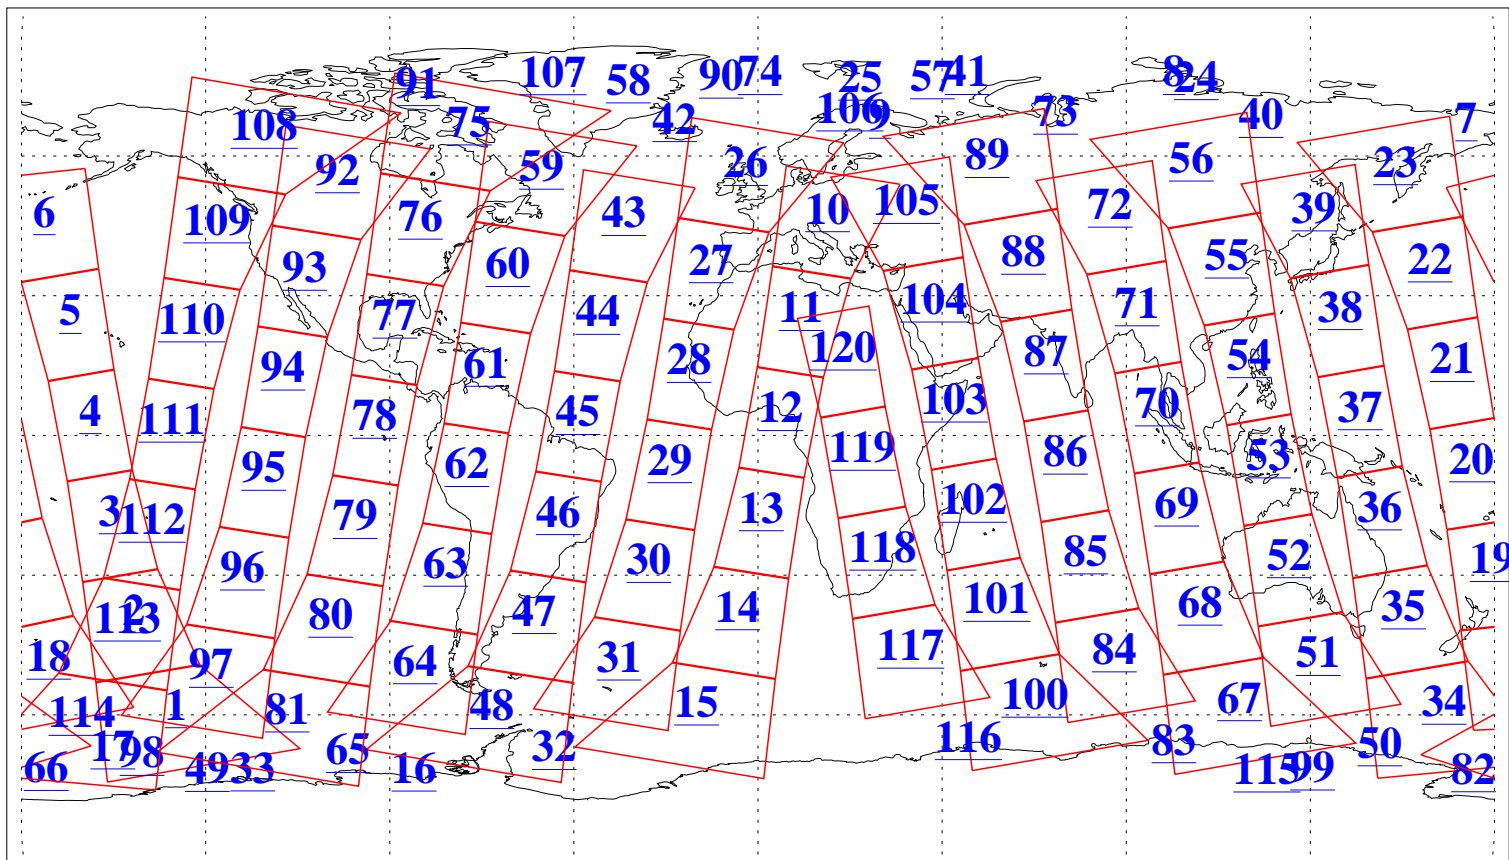

L1B Availability  
AMSU Granules: 240  
HSB Granules: 0  
AIRS Granules: 240

20 Oct 2016  
DoY 294  
Aqua Day 5283  
Granules: 1 to 120

Granules: 121 to 240

Legend: AMSU Available, HSB Available, AIRS Available

L1B Availability  
AMSU Granules: 240  
HSB Granules: 0  
AIRS Granules: 240

20 Oct 2016  
DoY 294  
Aqua Day 5283

Ascending Granules

Descending Granules

Legend: AMSU Available, HSB Available, AIRS Available

L1B Availability  
 AMSU Granules: 240  
 HSB Granules: 0  
 AIRS Granules: 240

20 Oct 2016  
 DoY 294  
 Aqua Day 5283

Northern Hemisphere Granules

Southern Hemisphere Granules

Legend: AMSU Available, HSB Available, AIRS Available