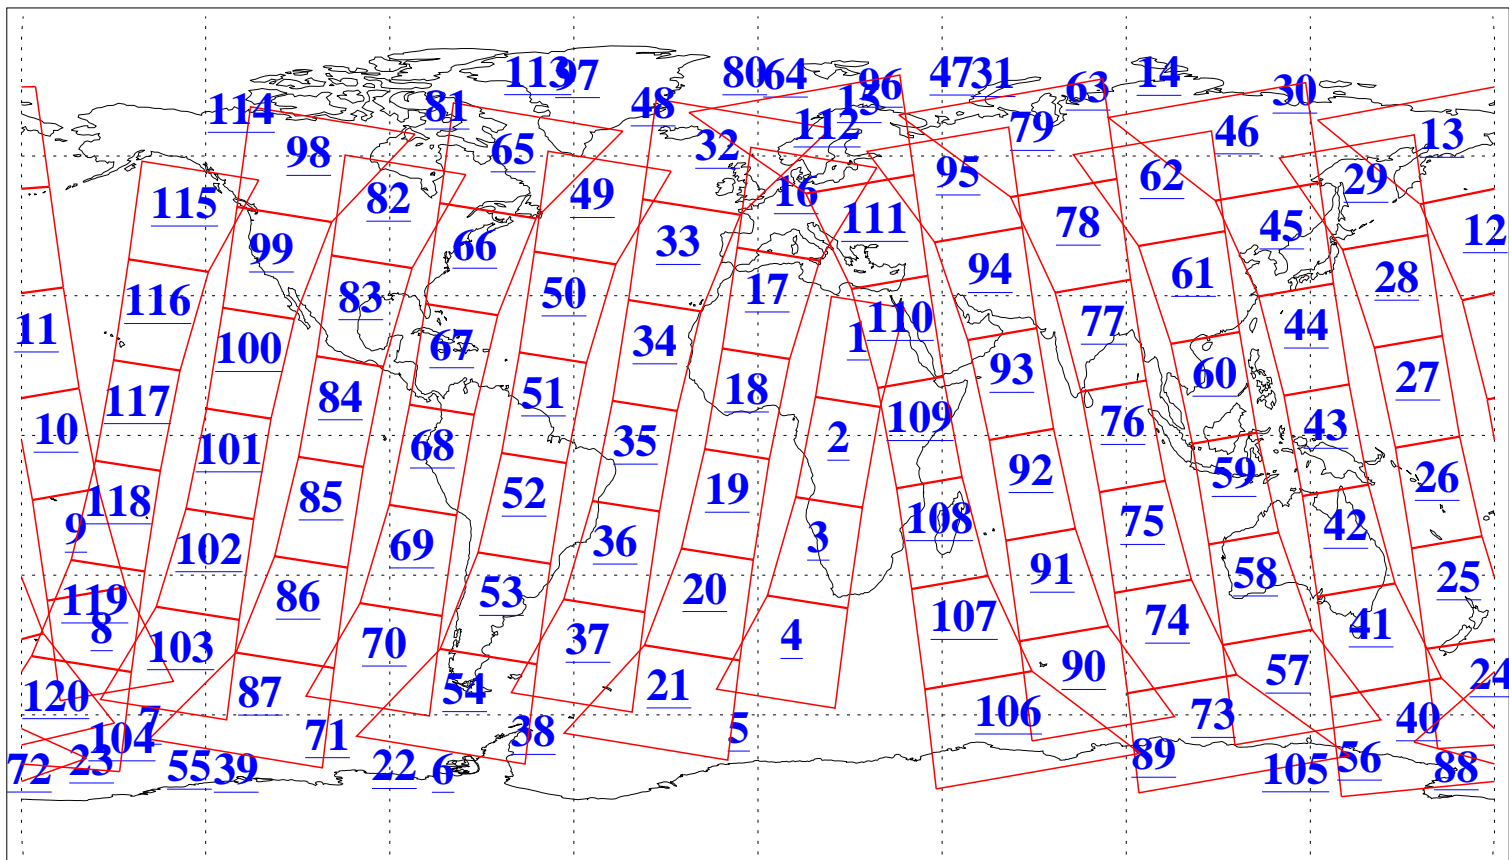

L1B Availability
AMSU Granules: 240
HSB Granules: 0
AIRS Granules: 240

14 Oct 2016
DoY 288
Aqua Day 5277
Granules: 1 to 120

Granules: 121 to 240

Legend: AMSU Available, HSB Available, AIRS Available

L1B Availability
AMSU Granules: 240
HSB Granules: 0
AIRS Granules: 240

14 Oct 2016
DoY 288
Aqua Day 5277

Ascending Granules

Descending Granules

Legend: AMSU Available, HSB Available, AIRS Available

L1B Availability
 AMSU Granules: 240
 HSB Granules: 0
 AIRS Granules: 240

14 Oct 2016
 DoY 288
 Aqua Day 5277

Northern Hemisphere Granules

Southern Hemisphere Granules

Legend: AMSU Available, HSB Available, AIRS Available