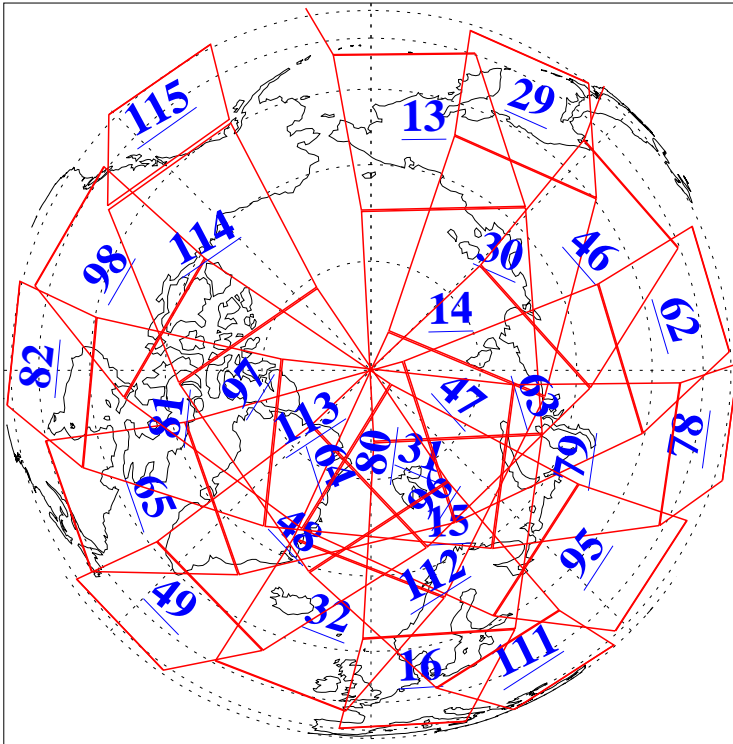

L1B Availability
AMSU Granules: 240
HSB Granules: 0
AIRS Granules: 240

14 Oct 2016
DoY 288
Aqua Day 5277
Granules: 1 to 120

Granules: 121 to 240

Legend: AMSU Available, HSB Available, AIRS Available

L1B Availability
AMSU Granules: 240
HSB Granules: 0
AIRS Granules: 240

14 Oct 2016
DoY 288
Aqua Day 5277

Ascending Granules

Descending Granules

Legend: AMSU Available, HSB Available, AIRS Available

L1B Availability
 AMSU Granules: 240
 HSB Granules: 0
 AIRS Granules: 240

14 Oct 2016
 DoY 288
 Aqua Day 5277

Northern Hemisphere Granules

Southern Hemisphere Granules

Legend: AMSU Available, HSB Available, AIRS Available