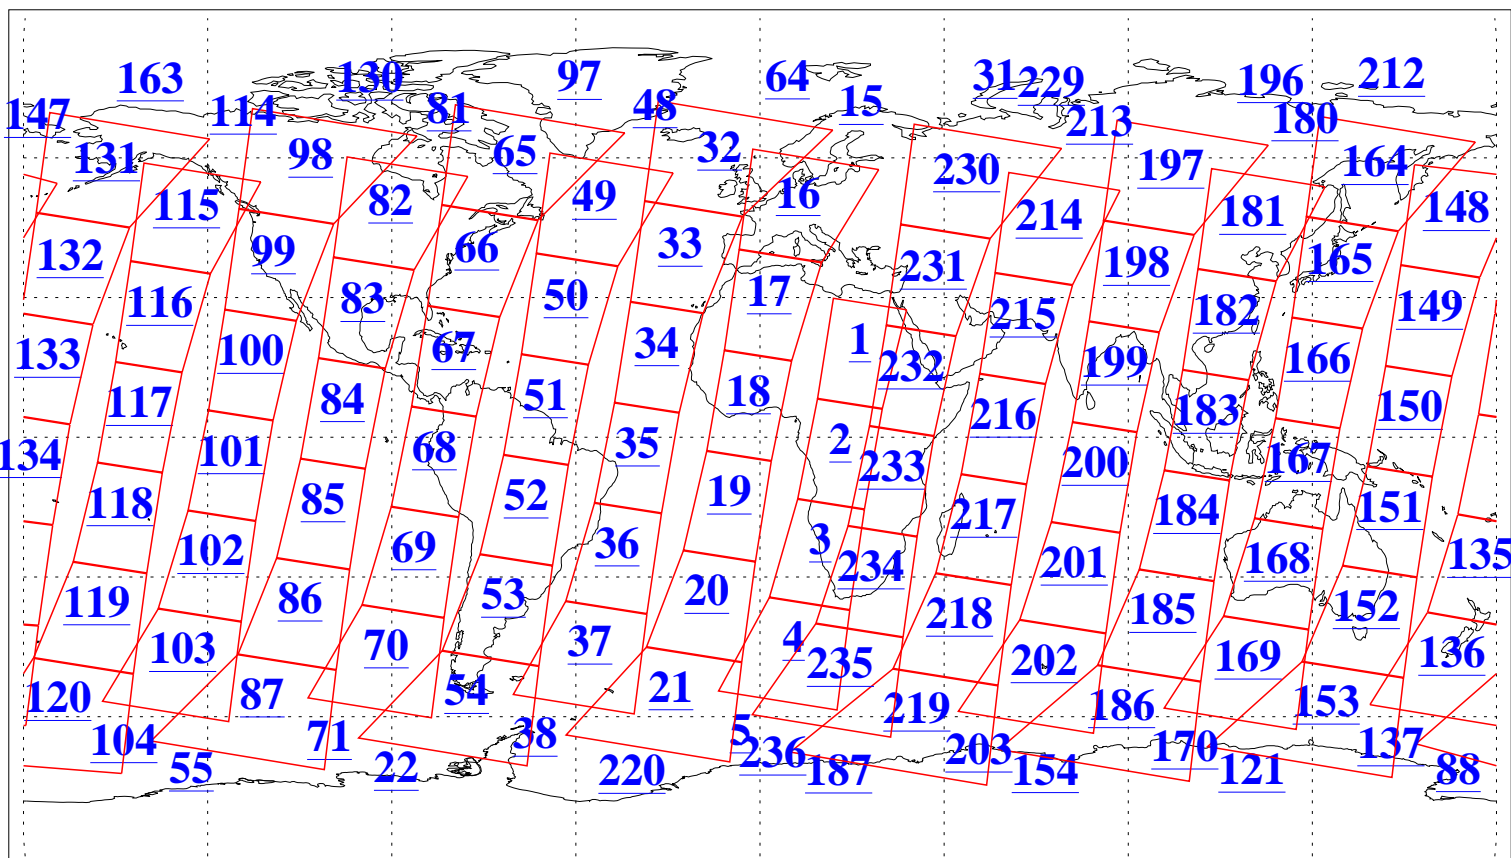

L1B Availability
AMSU Granules: 240
HSB Granules: 0
AIRS Granules: 240

14 Oct 2016
DoY 288
Aqua Day 5277
Granules: 1 to 120

Granules: 121 to 240

Legend: AMSU Available, HSB Available, AIRS Available

L1B Availability
AMSU Granules: 240
HSB Granules: 0
AIRS Granules: 240

14 Oct 2016
DoY 288
Aqua Day 5277

Ascending Granules

Descending Granules

Legend: AMSU Available, HSB Available, AIRS Available

L1B Availability
 AMSU Granules: 240
 HSB Granules: 0
 AIRS Granules: 240

14 Oct 2016
 DoY 288
 Aqua Day 5277

Northern Hemisphere Granules

Southern Hemisphere Granules

Legend: AMSU Available, HSB Available, AIRS Available