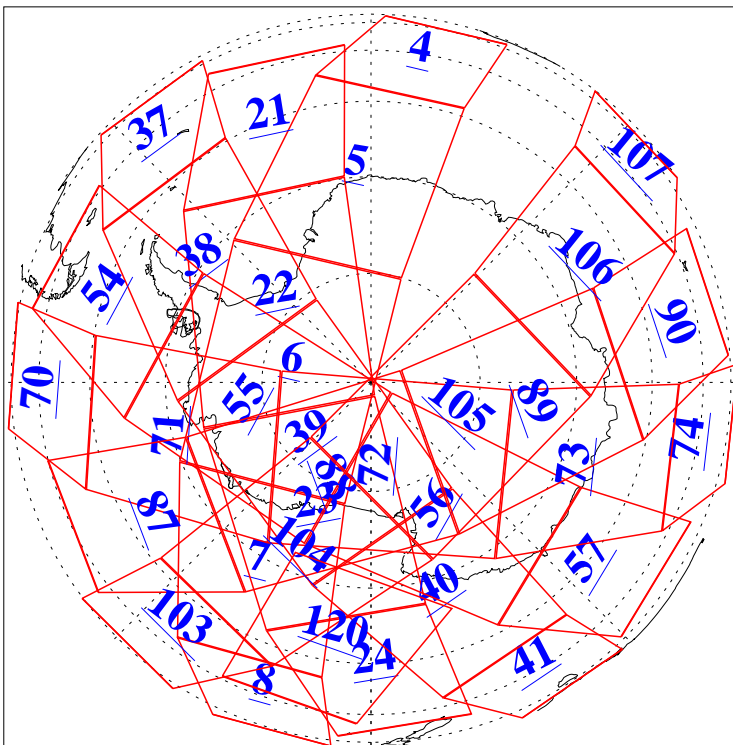

L1B Availability
AMSU Granules: 240
HSB Granules: 0
AIRS Granules: 240

14 Oct 2016
DoY 288
Aqua Day 5277
Granules: 1 to 120

Granules: 121 to 240

Legend: AMSU Available, HSB Available, AIRS Available

L1B Availability
AMSU Granules: 240
HSB Granules: 0
AIRS Granules: 240

14 Oct 2016
DoY 288
Aqua Day 5277

Ascending Granules

Descending Granules

Legend: AMSU Available, HSB Available, AIRS Available

L1B Availability
 AMSU Granules: 240
 HSB Granules: 0
 AIRS Granules: 240

14 Oct 2016
 DoY 288
 Aqua Day 5277

Northern Hemisphere Granules

Southern Hemisphere Granules

Legend: AMSU Available, HSB Available, AIRS Available