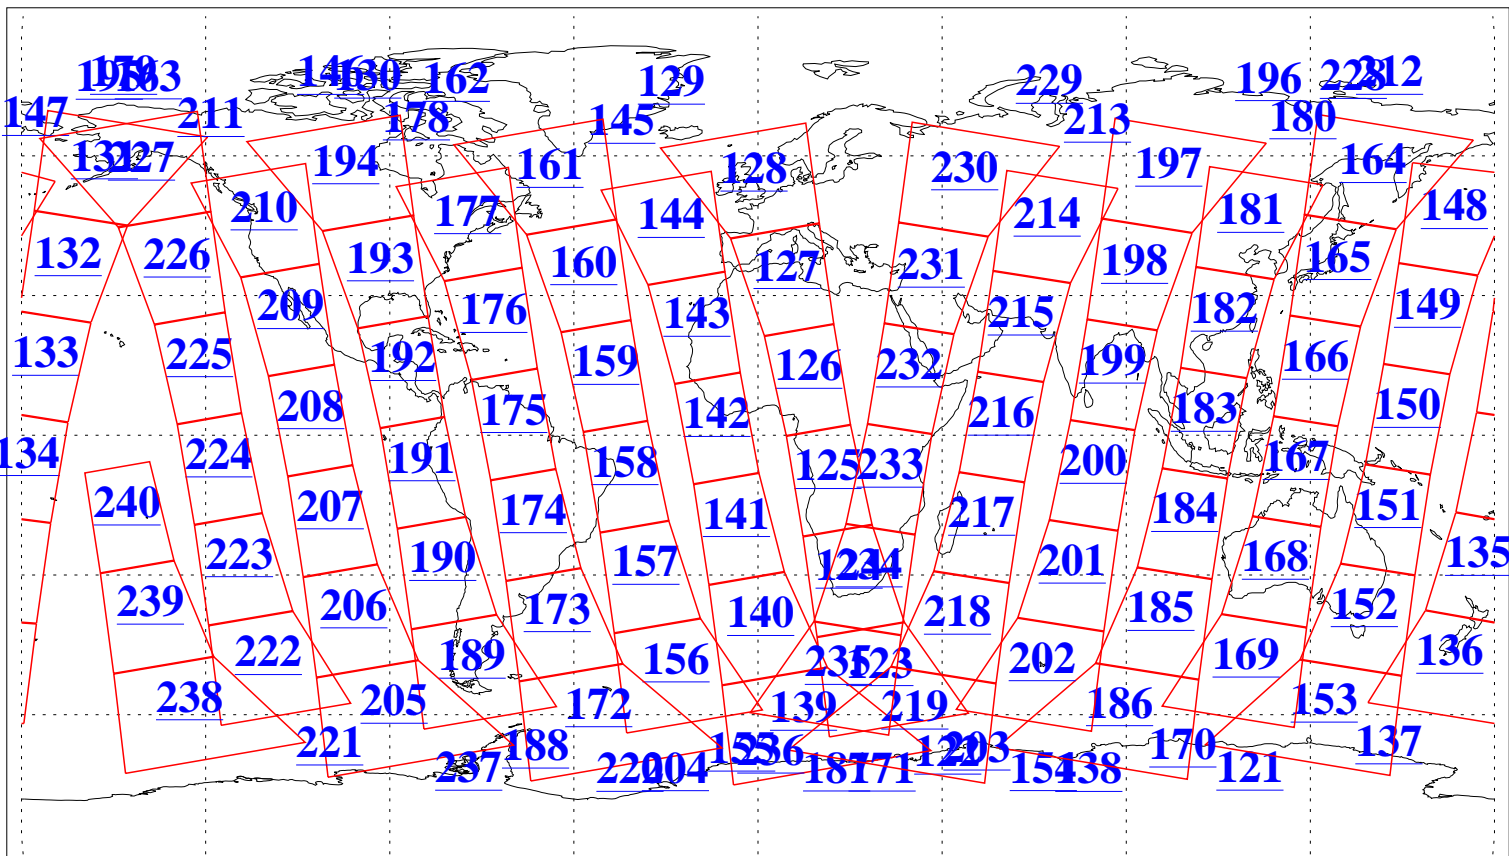

L1B Availability
AMSU Granules: 240
HSB Granules: 0
AIRS Granules: 240

14 Oct 2016
DoY 288
Aqua Day 5277
Granules: 1 to 120

Granules: 121 to 240

Legend: AMSU Available, HSB Available, AIRS Available

L1B Availability
AMSU Granules: 240
HSB Granules: 0
AIRS Granules: 240

14 Oct 2016
DoY 288
Aqua Day 5277

Ascending Granules

Descending Granules

Legend: AMSU Available, HSB Available, AIRS Available

L1B Availability
 AMSU Granules: 240
 HSB Granules: 0
 AIRS Granules: 240

14 Oct 2016
 DoY 288
 Aqua Day 5277

Northern Hemisphere Granules

Southern Hemisphere Granules

Legend: AMSU Available, HSB Available, AIRS Available