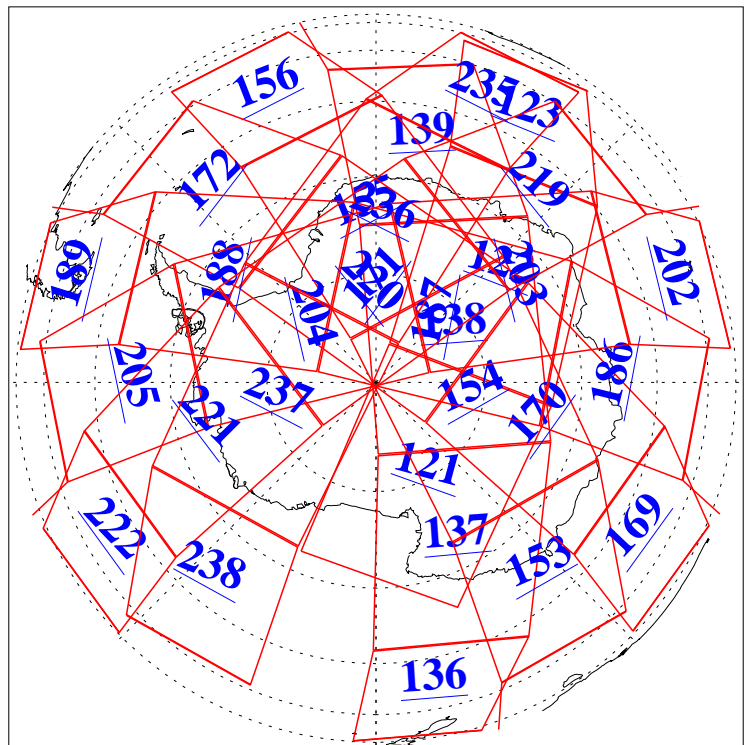

L1B Availability
AMSU Granules: 240
HSB Granules: 0
AIRS Granules: 240

14 Oct 2016
DoY 288
Aqua Day 5277
Granules: 1 to 120

Granules: 121 to 240

Legend: AMSU Available, HSB Available, AIRS Available

L1B Availability
AMSU Granules: 240
HSB Granules: 0
AIRS Granules: 240

14 Oct 2016
DoY 288
Aqua Day 5277

Ascending Granules

Descending Granules

Legend: AMSU Available, HSB Available, AIRS Available

L1B Availability
 AMSU Granules: 240
 HSB Granules: 0
 AIRS Granules: 240

14 Oct 2016
 DoY 288
 Aqua Day 5277

Northern Hemisphere Granules

Southern Hemisphere Granules

Legend: AMSU Available, HSB Available, AIRS Available