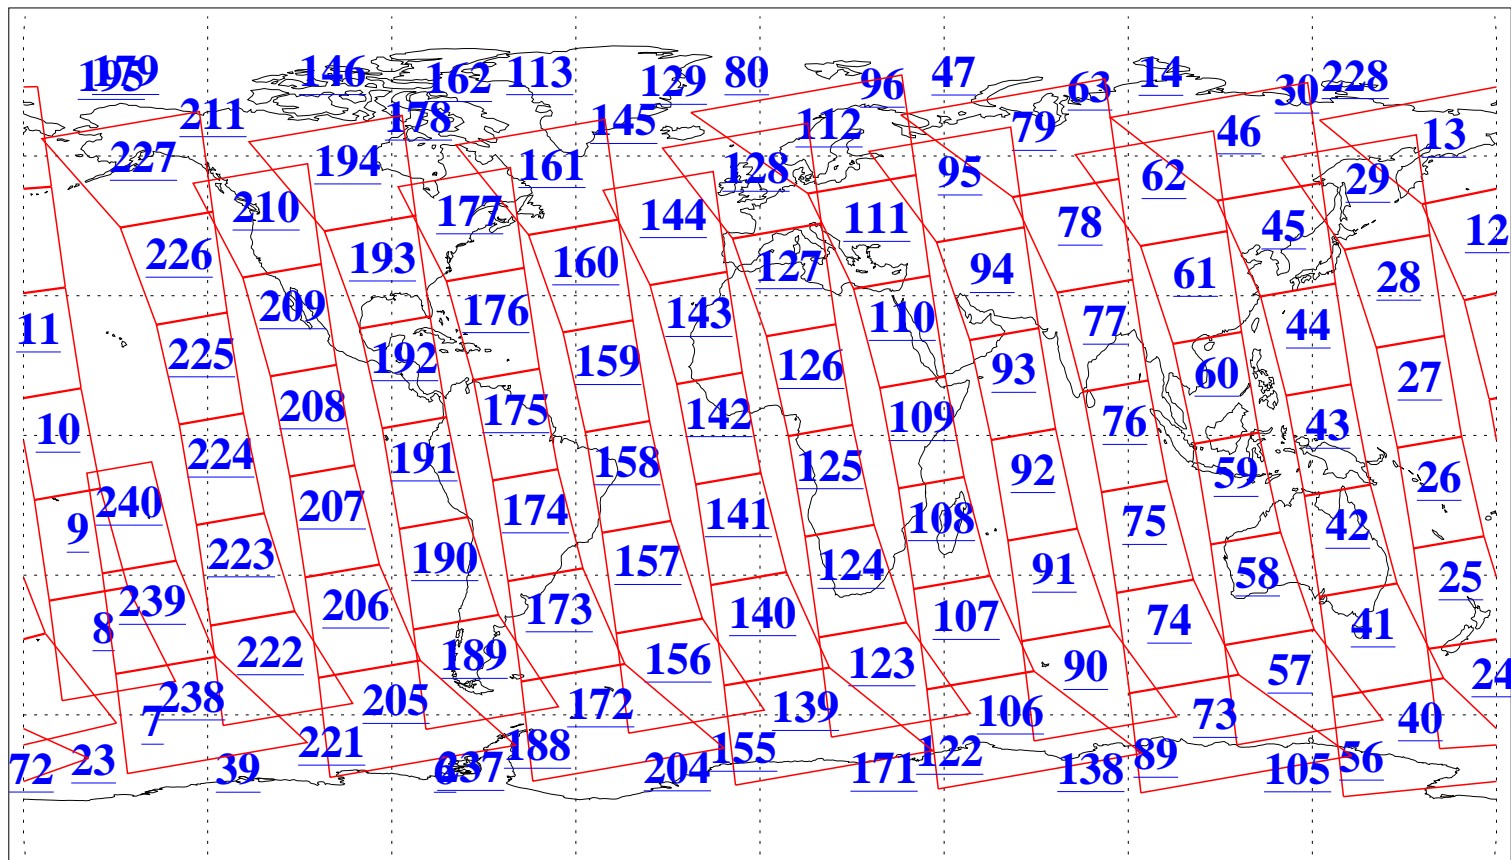

L1B Availability
AMSU Granules: 240
HSB Granules: 0
AIRS Granules: 240

14 Oct 2016
DoY 288
Aqua Day 5277
Granules: 1 to 120

Granules: 121 to 240

Legend: AMSU Available, HSB Available, AIRS Available

L1B Availability
AMSU Granules: 240
HSB Granules: 0
AIRS Granules: 240

14 Oct 2016
DoY 288
Aqua Day 5277

Ascending Granules

Descending Granules

Legend: AMSU Available, HSB Available, AIRS Available

L1B Availability
 AMSU Granules: 240
 HSB Granules: 0
 AIRS Granules: 240

14 Oct 2016
 DoY 288
 Aqua Day 5277

Northern Hemisphere Granules

Southern Hemisphere Granules

Legend: AMSU Available, HSB Available, AIRS Available