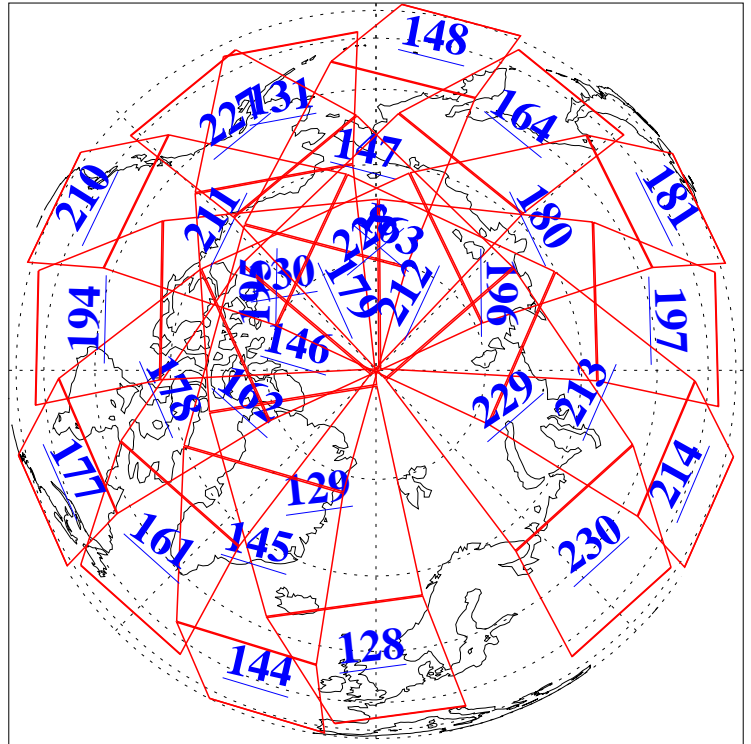

14 Oct 2016
DoY 288
Aqua Day 5277

Ascending Granules

Descending Granules

Legend: AMSU Available, HSB Available, AIRS Available

L1B Availability
 AMSU Granules: 240
 HSB Granules: 0
 AIRS Granules: 240

14 Oct 2016
 DoY 288
 Aqua Day 5277

Northern Hemisphere Granules

Southern Hemisphere Granules

Legend: AMSU Available, HSB Available, AIRS Available