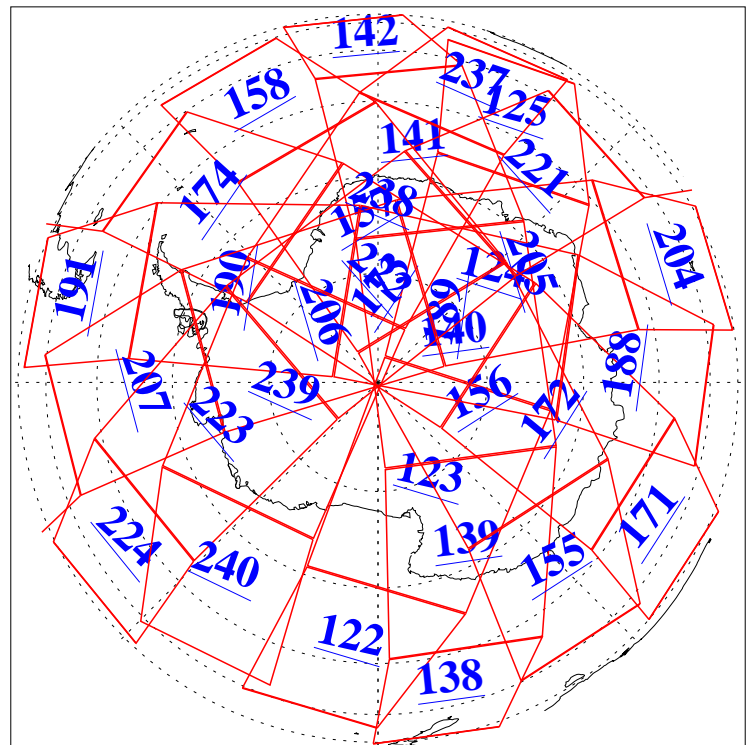

L1B Availability
AMSU Granules: 239
HSB Granules: 0
AIRS Granules: 237

12 Oct 2016
DoY 286
Aqua Day 5275
Granules: 1 to 120

Granules: 121 to 240

Legend: AMSU Available, HSB Available, AIRS Available

L1B Availability
AMSU Granules: 239
HSB Granules: 0
AIRS Granules: 237

12 Oct 2016
DoY 286
Aqua Day 5275

Ascending Granules

Descending Granules

Legend: AMSU Available, HSB Available, AIRS Available

L1B Availability
 AMSU Granules: 239
 HSB Granules: 0
 AIRS Granules: 237

12 Oct 2016
 DoY 286
 Aqua Day 5275

Northern Hemisphere Granules

Southern Hemisphere Granules

Legend: AMSU Available, HSB Available, AIRS Available