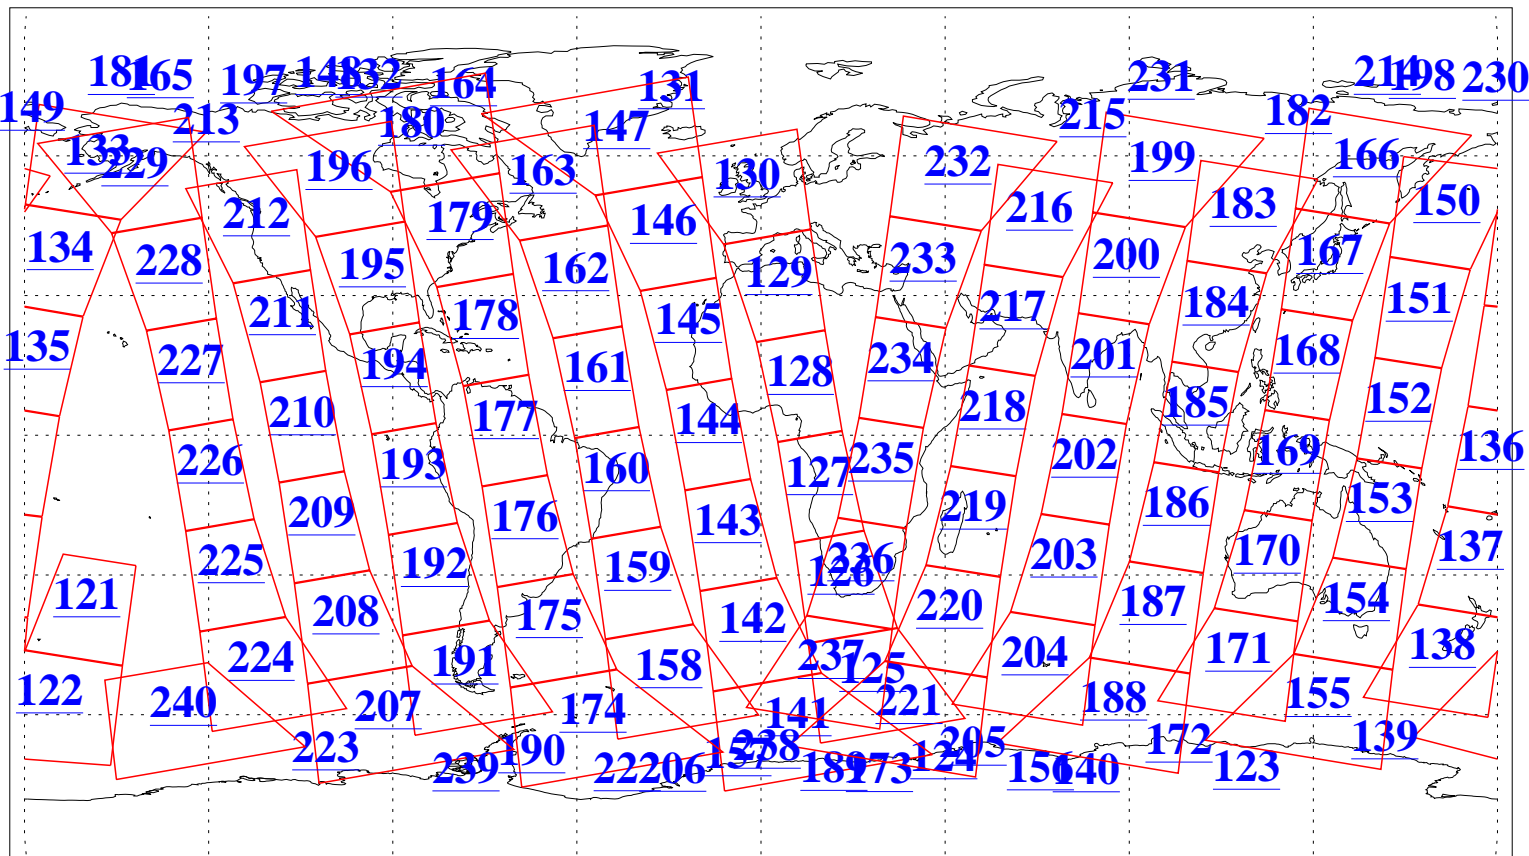

L1B Availability
AMSU Granules: 239
HSB Granules: 0
AIRS Granules: 237

12 Oct 2016
DoY 286
Aqua Day 5275
Granules: 1 to 120

Granules: 121 to 240

Legend: AMSU Available, HSB Available, AIRS Available

L1B Availability
AMSU Granules: 239
HSB Granules: 0
AIRS Granules: 237

12 Oct 2016
DoY 286
Aqua Day 5275

Ascending Granules

Descending Granules

Legend: AMSU Available, HSB Available, AIRS Available

L1B Availability
 AMSU Granules: 239
 HSB Granules: 0
 AIRS Granules: 237

12 Oct 2016
 DoY 286
 Aqua Day 5275

Northern Hemisphere Granules

Southern Hemisphere Granules

Legend: AMSU Available, HSB Available, AIRS Available