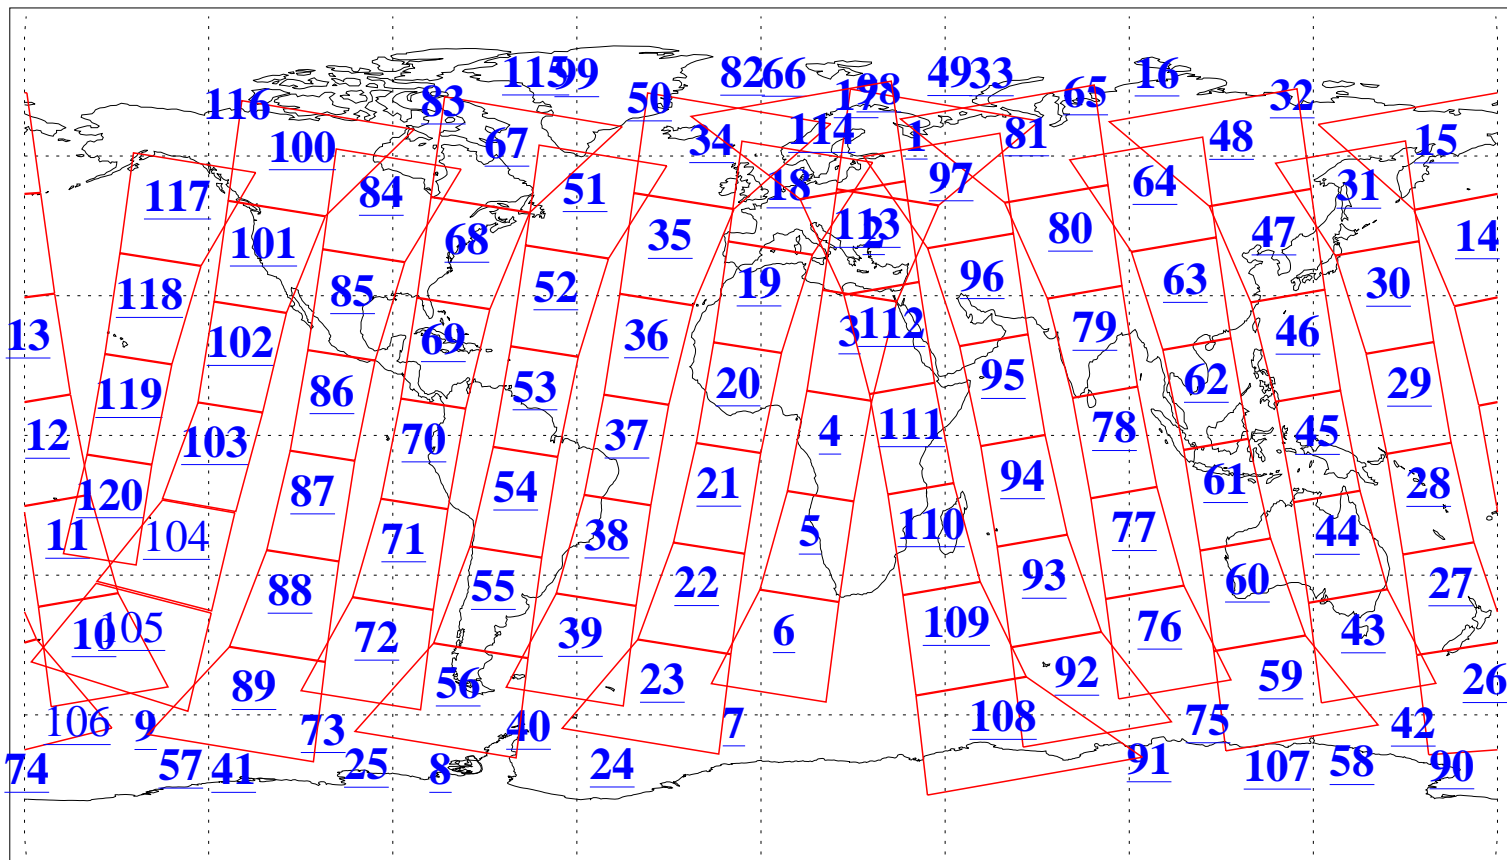

L1B Availability
AMSU Granules: 239
HSB Granules: 0
AIRS Granules: 237

12 Oct 2016
DoY 286
Aqua Day 5275
Granules: 1 to 120

Granules: 121 to 240

Legend: AMSU Available, HSB Available, AIRS Available

L1B Availability
AMSU Granules: 239
HSB Granules: 0
AIRS Granules: 237

12 Oct 2016
DoY 286
Aqua Day 5275

Ascending Granules

Descending Granules

Legend: AMSU Available, HSB Available, AIRS Available

L1B Availability
 AMSU Granules: 239
 HSB Granules: 0
 AIRS Granules: 237

12 Oct 2016
 DoY 286
 Aqua Day 5275

Northern Hemisphere Granules

Southern Hemisphere Granules

Legend: AMSU Available, HSB Available, AIRS Available