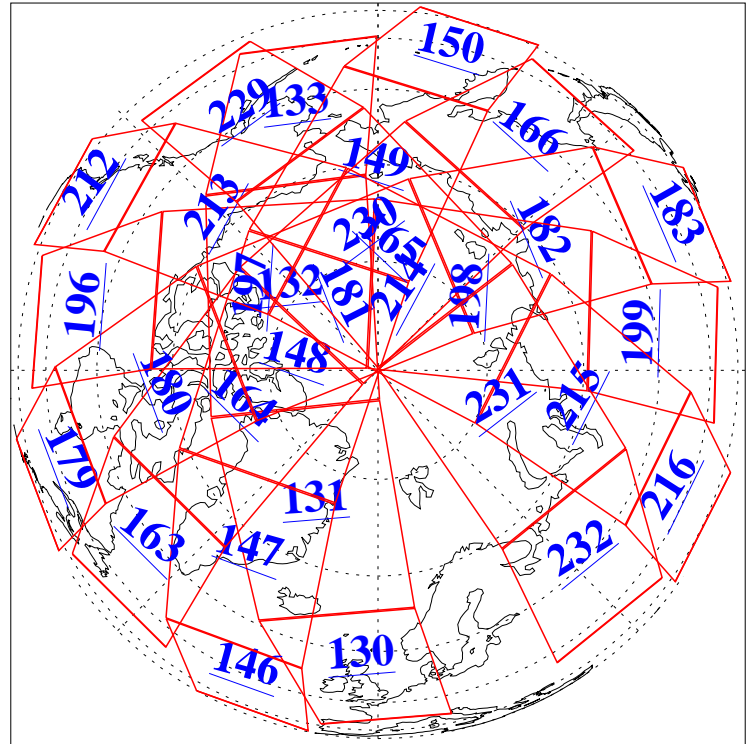

12 Oct 2016
DoY 286
Aqua Day 5275

Ascending Granules

Descending Granules

Legend: AMSU Available, HSB Available, AIRS Available

L1B Availability
 AMSU Granules: 239
 HSB Granules: 0
 AIRS Granules: 237

12 Oct 2016
 DoY 286
 Aqua Day 5275

Northern Hemisphere Granules

Southern Hemisphere Granules

Legend: AMSU Available, HSB Available, AIRS Available