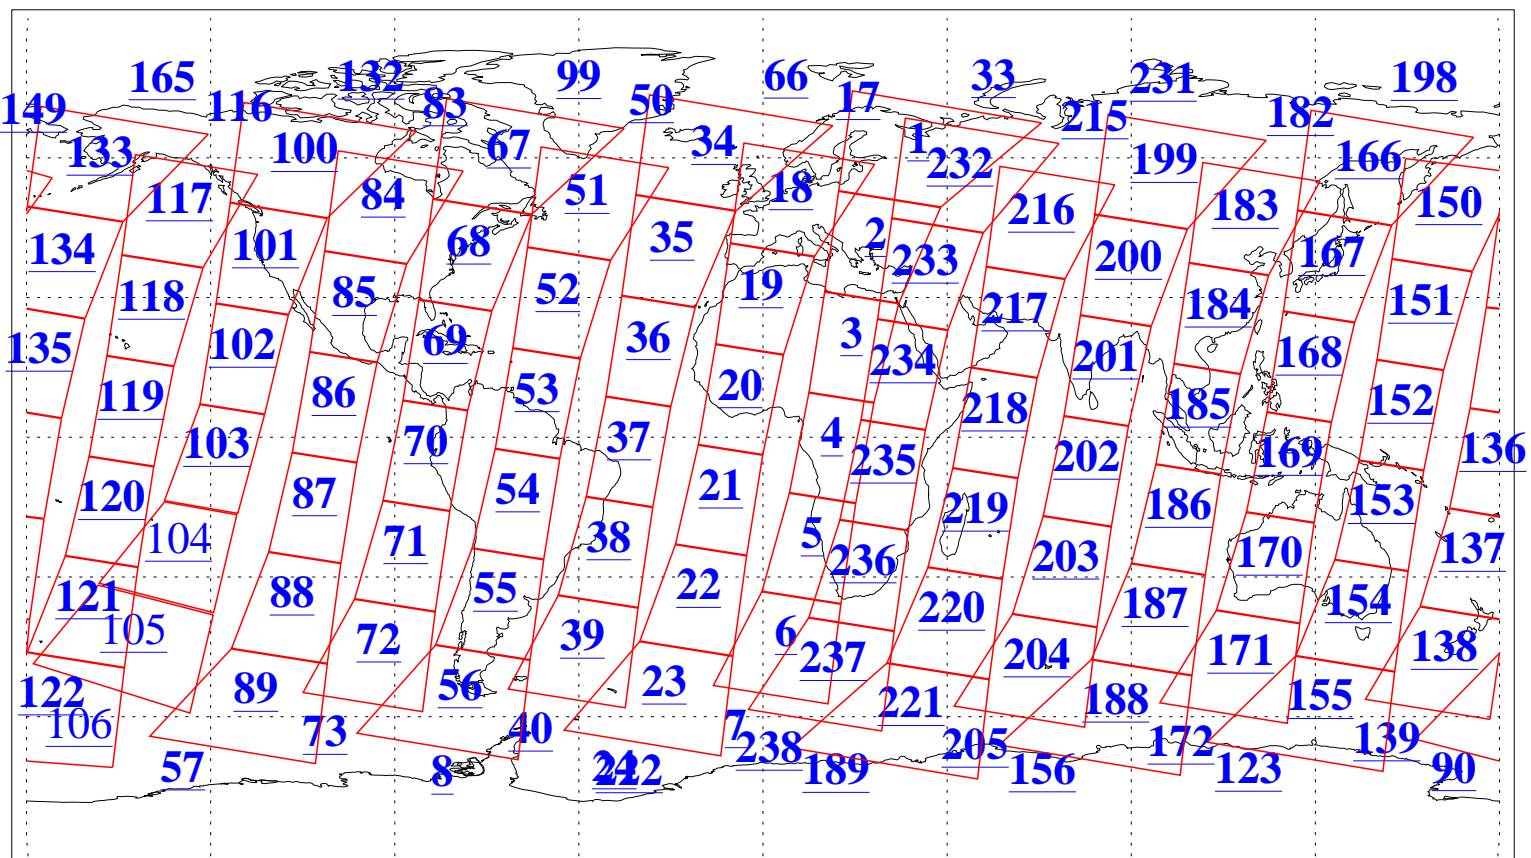

L1B Availability
AMSU Granules: 239
HSB Granules: 0
AIRS Granules: 237

12 Oct 2016
DoY 286
Aqua Day 5275
Granules: 1 to 120

Granules: 121 to 240

Legend: AMSU Available, HSB Available, AIRS Available

L1B Availability
AMSU Granules: 239
HSB Granules: 0
AIRS Granules: 237

12 Oct 2016
DoY 286
Aqua Day 5275

Ascending Granules

Descending Granules

Legend: AMSU Available, HSB Available, AIRS Available

L1B Availability
 AMSU Granules: 239
 HSB Granules: 0
 AIRS Granules: 237

12 Oct 2016
 DoY 286
 Aqua Day 5275

Northern Hemisphere Granules

Southern Hemisphere Granules

Legend: AMSU Available, HSB Available, AIRS Available