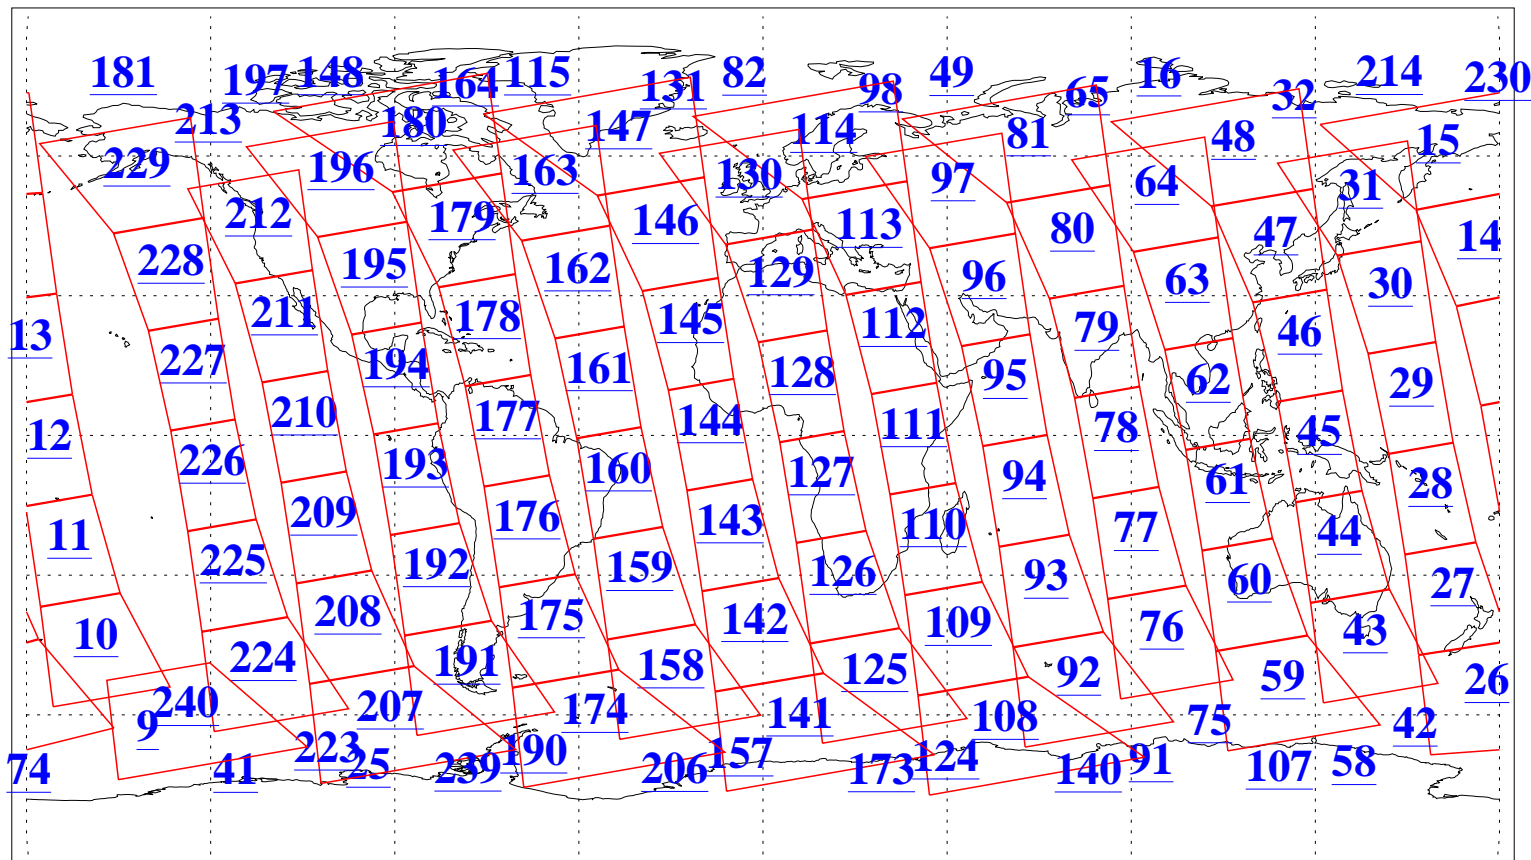

L1B Availability
AMSU Granules: 239
HSB Granules: 0
AIRS Granules: 237

12 Oct 2016
DoY 286
Aqua Day 5275
Granules: 1 to 120

Granules: 121 to 240

Legend: AMSU Available, HSB Available, AIRS Available

L1B Availability
AMSU Granules: 239
HSB Granules: 0
AIRS Granules: 237

12 Oct 2016
DoY 286
Aqua Day 5275

Ascending Granules

Descending Granules

Legend: AMSU Available, HSB Available, AIRS Available

L1B Availability
 AMSU Granules: 239
 HSB Granules: 0
 AIRS Granules: 237

12 Oct 2016
 DoY 286
 Aqua Day 5275

Northern Hemisphere Granules

Southern Hemisphere Granules

Legend: AMSU Available, HSB Available, AIRS Available