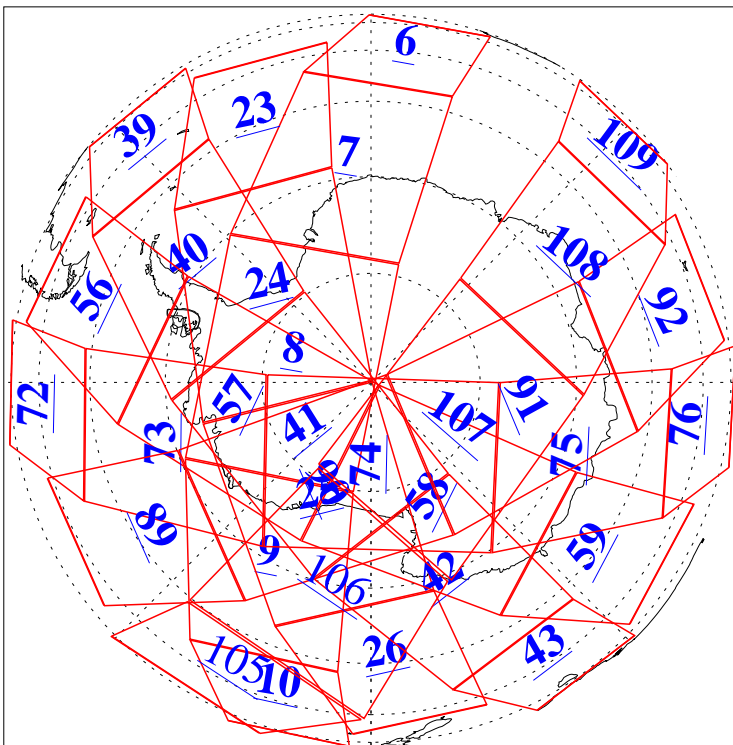

L1B Availability
AMSU Granules: 239
HSB Granules: 0
AIRS Granules: 237

12 Oct 2016
DoY 286
Aqua Day 5275
Granules: 1 to 120

Granules: 121 to 240

Legend: AMSU Available, HSB Available, AIRS Available

L1B Availability
AMSU Granules: 239
HSB Granules: 0
AIRS Granules: 237

12 Oct 2016
DoY 286
Aqua Day 5275

Ascending Granules

Descending Granules

Legend: AMSU Available, HSB Available, AIRS Available

L1B Availability
 AMSU Granules: 239
 HSB Granules: 0
 AIRS Granules: 237

12 Oct 2016
 DoY 286
 Aqua Day 5275

Northern Hemisphere Granules

Southern Hemisphere Granules

Legend: AMSU Available, HSB Available, AIRS Available