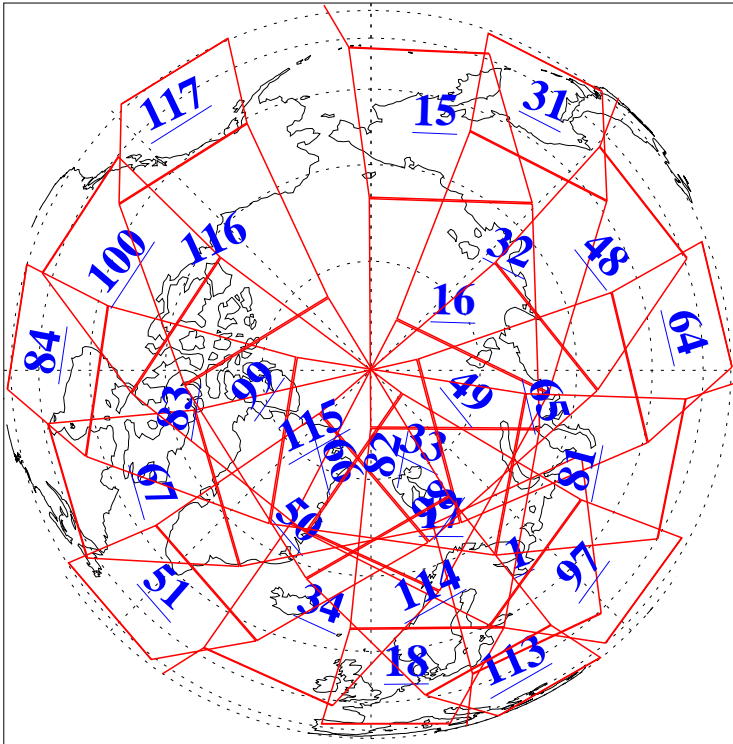

L1B Availability
AMSU Granules: 239
HSB Granules: 0
AIRS Granules: 237

12 Oct 2016
DoY 286
Aqua Day 5275
Granules: 1 to 120

Granules: 121 to 240

Legend: AMSU Available, HSB Available, AIRS Available

L1B Availability
AMSU Granules: 239
HSB Granules: 0
AIRS Granules: 237

12 Oct 2016
DoY 286
Aqua Day 5275

Ascending Granules

Descending Granules

Legend: AMSU Available, HSB Available, AIRS Available

L1B Availability
 AMSU Granules: 239
 HSB Granules: 0
 AIRS Granules: 237

12 Oct 2016
 DoY 286
 Aqua Day 5275

Northern Hemisphere Granules

Southern Hemisphere Granules

Legend: AMSU Available, HSB Available, AIRS Available