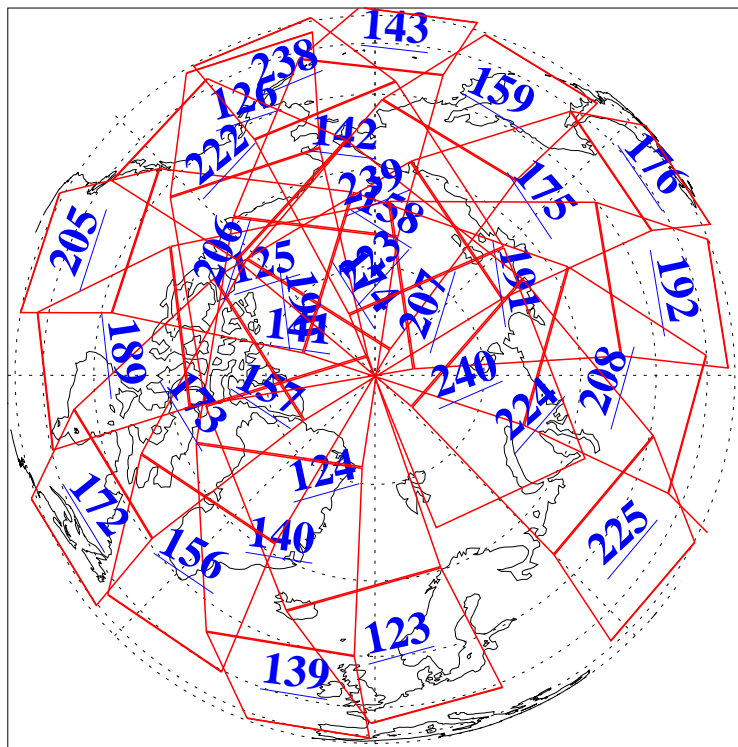

L1B Availability
AMSU Granules: 240
HSB Granules: 0
AIRS Granules: 240

11 Oct 2016
DoY 285
Aqua Day 5274
Granules: 1 to 120

Granules: 121 to 240

Legend: AMSU Available, HSB Available, AIRS Available

L1B Availability
AMSU Granules: 240
HSB Granules: 0
AIRS Granules: 240

11 Oct 2016
DoY 285
Aqua Day 5274
Ascending Granules

Descending Granules

Legend: AMSU Available, HSB Available, AIRS Available

L1B Availability
 AMSU Granules: 240
 HSB Granules: 0
 AIRS Granules: 240

11 Oct 2016
 DoY 285
 Aqua Day 5274

Northern Hemisphere Granules

Southern Hemisphere Granules

Legend: AMSU Available, HSB Available, AIRS Available