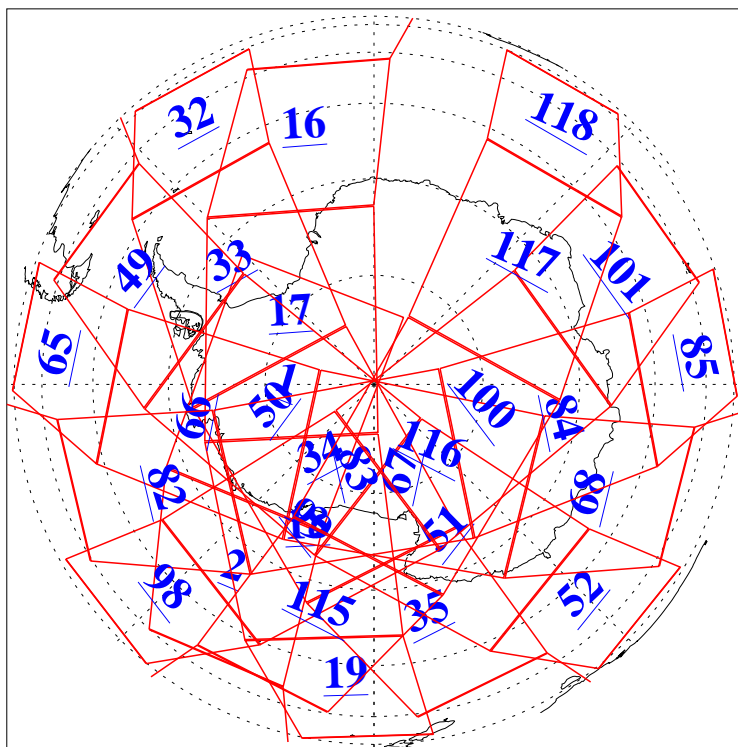

L1B Availability
AMSU Granules: 240
HSB Granules: 0
AIRS Granules: 240

11 Oct 2016
DoY 285
Aqua Day 5274
Granules: 1 to 120

Granules: 121 to 240

Legend: AMSU Available, HSB Available, AIRS Available

L1B Availability
AMSU Granules: 240
HSB Granules: 0
AIRS Granules: 240

11 Oct 2016
DoY 285
Aqua Day 5274
Ascending Granules

Descending Granules

Legend: AMSU Available, HSB Available, AIRS Available

L1B Availability
 AMSU Granules: 240
 HSB Granules: 0
 AIRS Granules: 240

11 Oct 2016
 DoY 285
 Aqua Day 5274

Northern Hemisphere Granules

Southern Hemisphere Granules

Legend: AMSU Available, HSB Available, AIRS Available