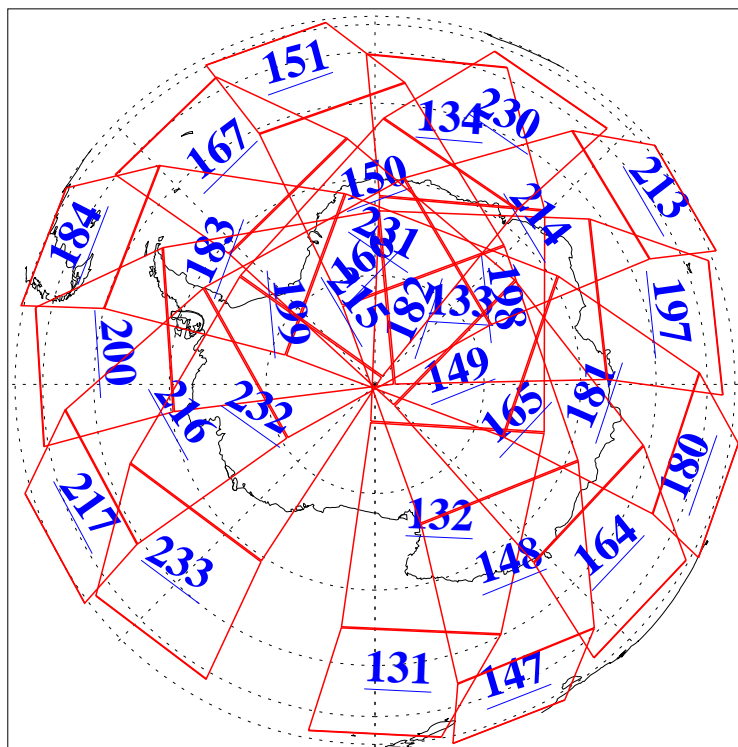

L1B Availability
AMSU Granules: 240
HSB Granules: 0
AIRS Granules: 240

11 Oct 2016
DoY 285
Aqua Day 5274
Granules: 1 to 120

Granules: 121 to 240

Legend: AMSU Available, HSB Available, AIRS Available

L1B Availability
AMSU Granules: 240
HSB Granules: 0
AIRS Granules: 240

11 Oct 2016
DoY 285
Aqua Day 5274
Ascending Granules

Descending Granules

Legend: AMSU Available, HSB Available, AIRS Available

L1B Availability
 AMSU Granules: 240
 HSB Granules: 0
 AIRS Granules: 240

11 Oct 2016
 DoY 285
 Aqua Day 5274

Northern Hemisphere Granules

Southern Hemisphere Granules

Legend: AMSU Available, HSB Available, AIRS Available