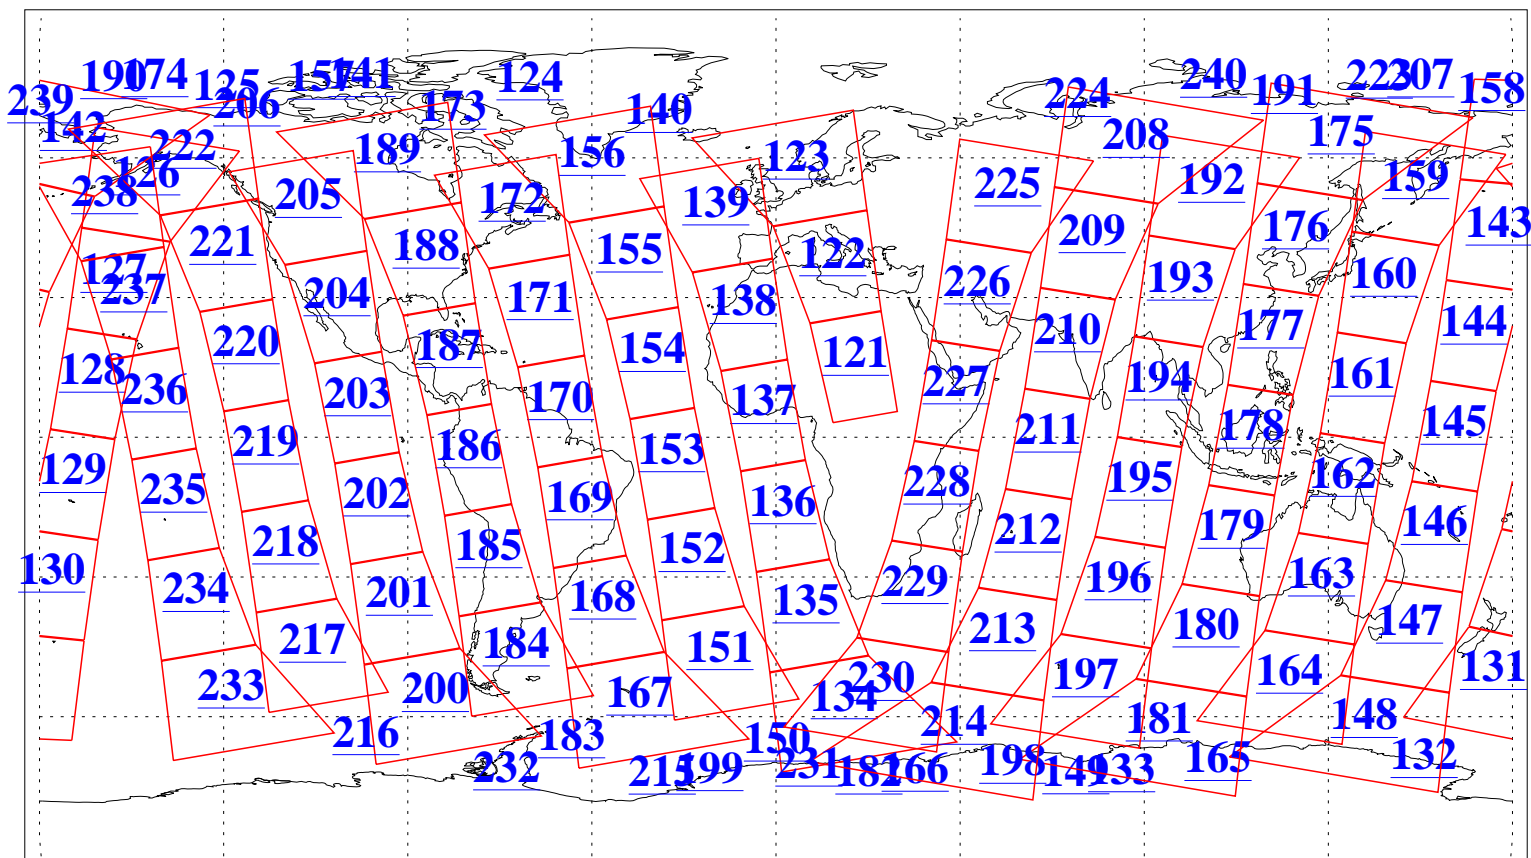

L1B Availability
AMSU Granules: 240
HSB Granules: 0
AIRS Granules: 240

11 Oct 2016
DoY 285
Aqua Day 5274
Granules: 1 to 120

Granules: 121 to 240

Legend: AMSU Available, HSB Available, AIRS Available

L1B Availability
AMSU Granules: 240
HSB Granules: 0
AIRS Granules: 240

11 Oct 2016
DoY 285
Aqua Day 5274
Ascending Granules

Descending Granules

Legend: AMSU Available, HSB Available, AIRS Available

L1B Availability
 AMSU Granules: 240
 HSB Granules: 0
 AIRS Granules: 240

11 Oct 2016
 DoY 285
 Aqua Day 5274

Northern Hemisphere Granules

Southern Hemisphere Granules

Legend: AMSU Available, HSB Available, AIRS Available