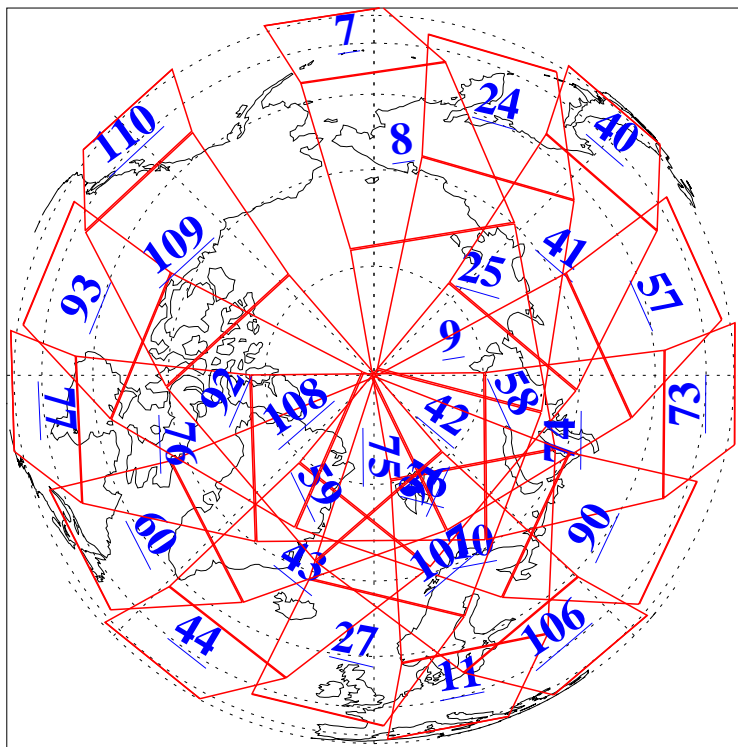

L1B Availability
AMSU Granules: 240
HSB Granules: 0
AIRS Granules: 240

11 Oct 2016
DoY 285
Aqua Day 5274
Granules: 1 to 120

Granules: 121 to 240

Legend: AMSU Available, HSB Available, AIRS Available

L1B Availability
AMSU Granules: 240
HSB Granules: 0
AIRS Granules: 240

11 Oct 2016
DoY 285
Aqua Day 5274
Ascending Granules

Descending Granules

Legend: AMSU Available, HSB Available, AIRS Available

L1B Availability
 AMSU Granules: 240
 HSB Granules: 0
 AIRS Granules: 240

11 Oct 2016
 DoY 285
 Aqua Day 5274

Northern Hemisphere Granules

Southern Hemisphere Granules

Legend: AMSU Available, HSB Available, AIRS Available