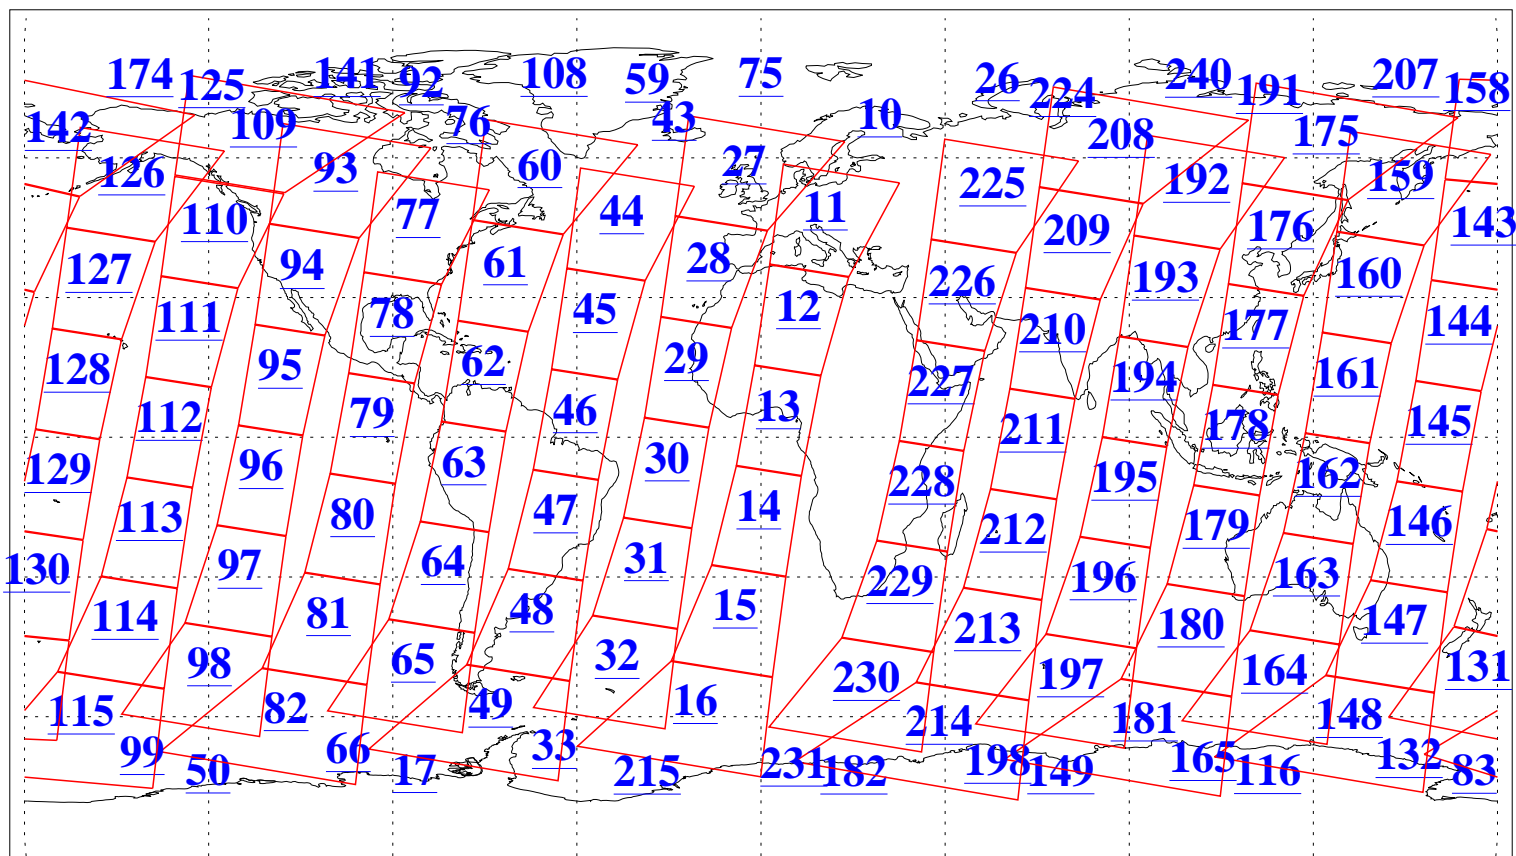

L1B Availability
AMSU Granules: 240
HSB Granules: 0
AIRS Granules: 240

11 Oct 2016
DoY 285
Aqua Day 5274
Granules: 1 to 120

Granules: 121 to 240

Legend: AMSU Available, HSB Available, AIRS Available

L1B Availability
AMSU Granules: 240
HSB Granules: 0
AIRS Granules: 240

11 Oct 2016
DoY 285
Aqua Day 5274
Ascending Granules

Descending Granules

Legend: AMSU Available, HSB Available, AIRS Available

L1B Availability
 AMSU Granules: 240
 HSB Granules: 0
 AIRS Granules: 240

11 Oct 2016
 DoY 285
 Aqua Day 5274

Northern Hemisphere Granules

Southern Hemisphere Granules

Legend: AMSU Available, HSB Available, AIRS Available