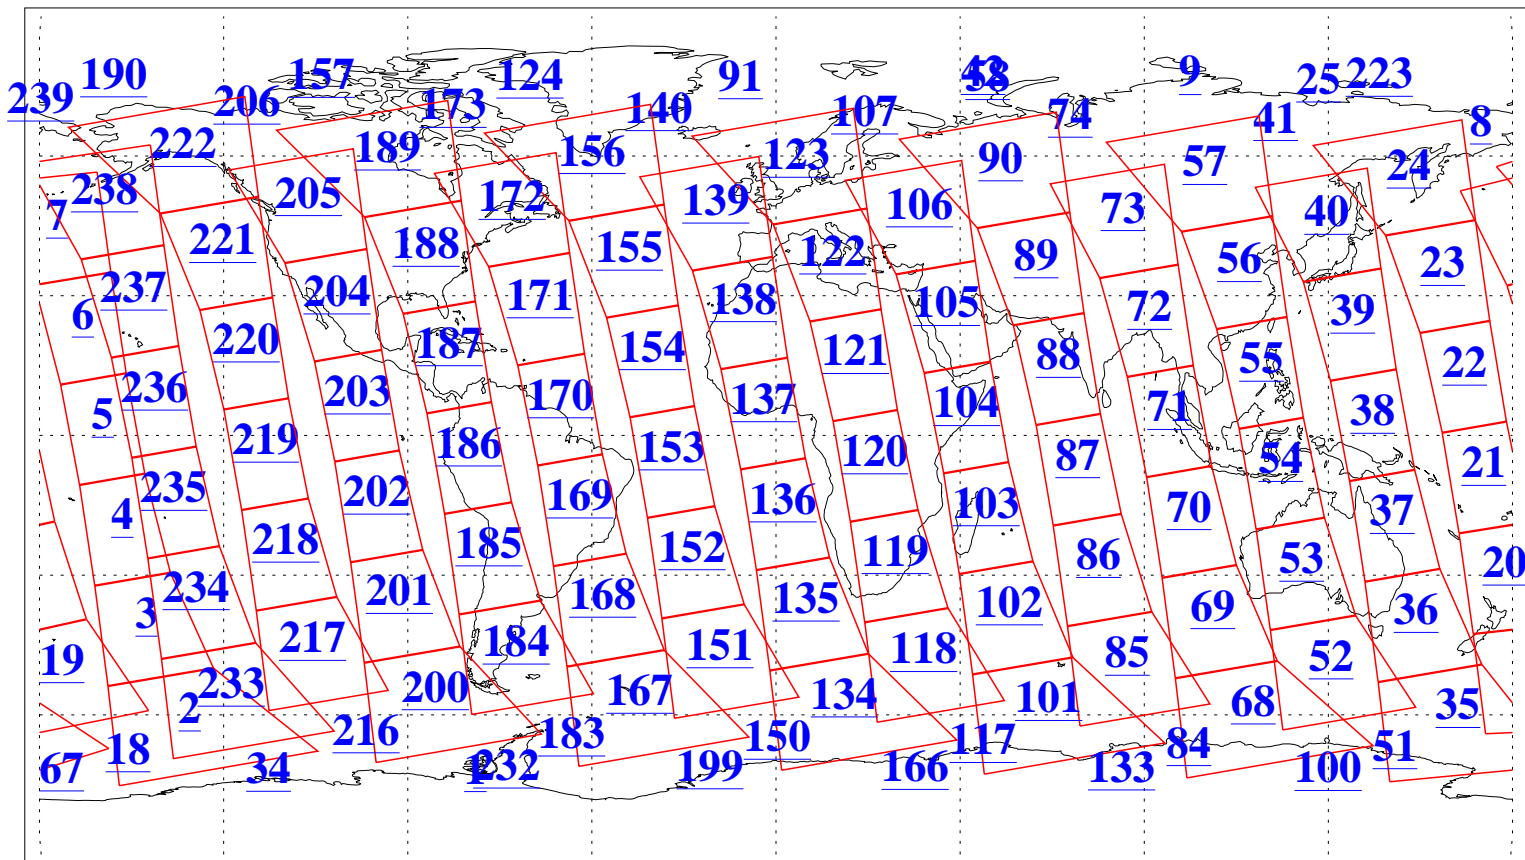

L1B Availability
AMSU Granules: 240
HSB Granules: 0
AIRS Granules: 240

11 Oct 2016
DoY 285
Aqua Day 5274
Granules: 1 to 120

Granules: 121 to 240

Legend: AMSU Available, HSB Available, AIRS Available

L1B Availability
AMSU Granules: 240
HSB Granules: 0
AIRS Granules: 240

11 Oct 2016
DoY 285
Aqua Day 5274
Ascending Granules

Descending Granules

Legend: AMSU Available, HSB Available, AIRS Available

L1B Availability
 AMSU Granules: 240
 HSB Granules: 0
 AIRS Granules: 240

11 Oct 2016
 DoY 285
 Aqua Day 5274

Northern Hemisphere Granules

Southern Hemisphere Granules

Legend: AMSU Available, HSB Available, AIRS Available