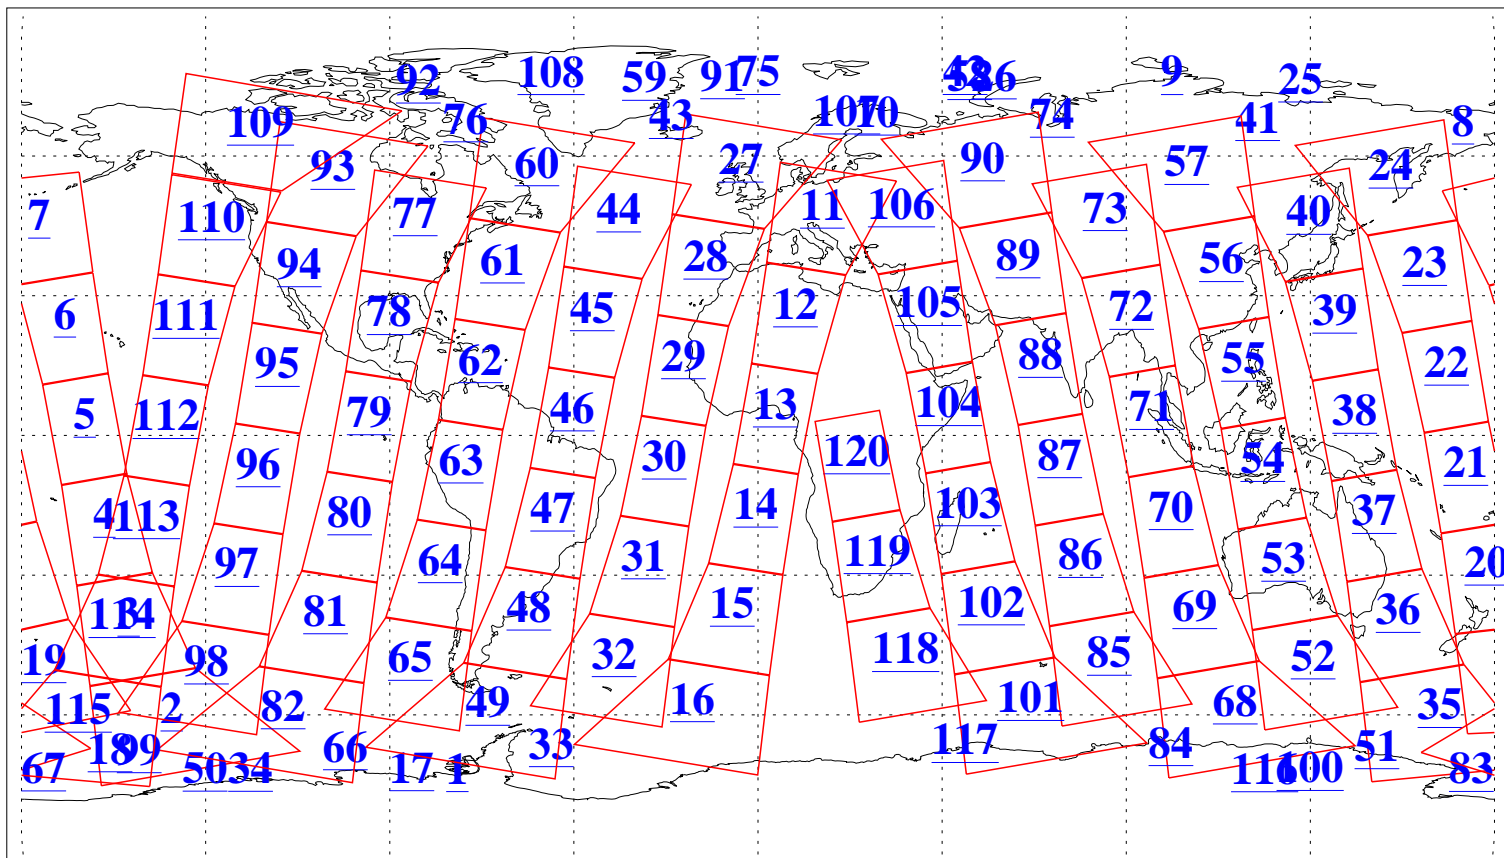

L1B Availability
AMSU Granules: 240
HSB Granules: 0
AIRS Granules: 240

11 Oct 2016
DoY 285
Aqua Day 5274
Granules: 1 to 120

Granules: 121 to 240

Legend: AMSU Available, HSB Available, AIRS Available

L1B Availability
AMSU Granules: 240
HSB Granules: 0
AIRS Granules: 240

11 Oct 2016
DoY 285
Aqua Day 5274
Ascending Granules

Descending Granules

Legend: AMSU Available, HSB Available, AIRS Available

L1B Availability
 AMSU Granules: 240
 HSB Granules: 0
 AIRS Granules: 240

11 Oct 2016
 DoY 285
 Aqua Day 5274

Northern Hemisphere Granules

Southern Hemisphere Granules

Legend: AMSU Available, HSB Available, AIRS Available