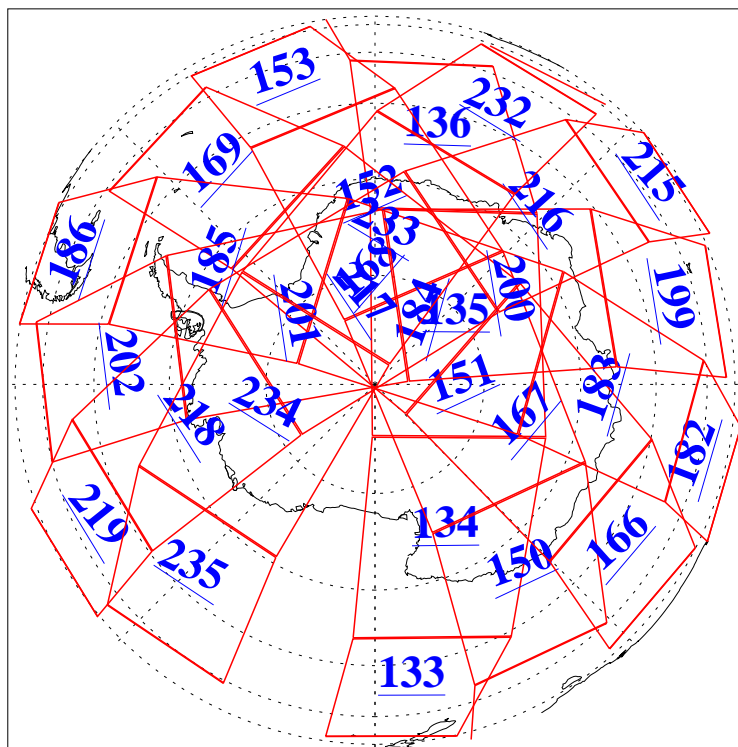

L1B Availability
AMSU Granules: 240
HSB Granules: 0
AIRS Granules: 240

9 Oct 2016
DoY 283
Aqua Day 5272
Granules: 1 to 120

Granules: 121 to 240

Legend: AMSU Available, HSB Available, AIRS Available

L1B Availability
AMSU Granules: 240
HSB Granules: 0
AIRS Granules: 240

9 Oct 2016
DoY 283
Aqua Day 5272

Ascending Granules

Descending Granules

Legend: AMSU Available, HSB Available, AIRS Available

L1B Availability
 AMSU Granules: 240
 HSB Granules: 0
 AIRS Granules: 240

9 Oct 2016
 DoY 283
 Aqua Day 5272

Northern Hemisphere Granules

Southern Hemisphere Granules

Legend: AMSU Available, HSB Available, AIRS Available