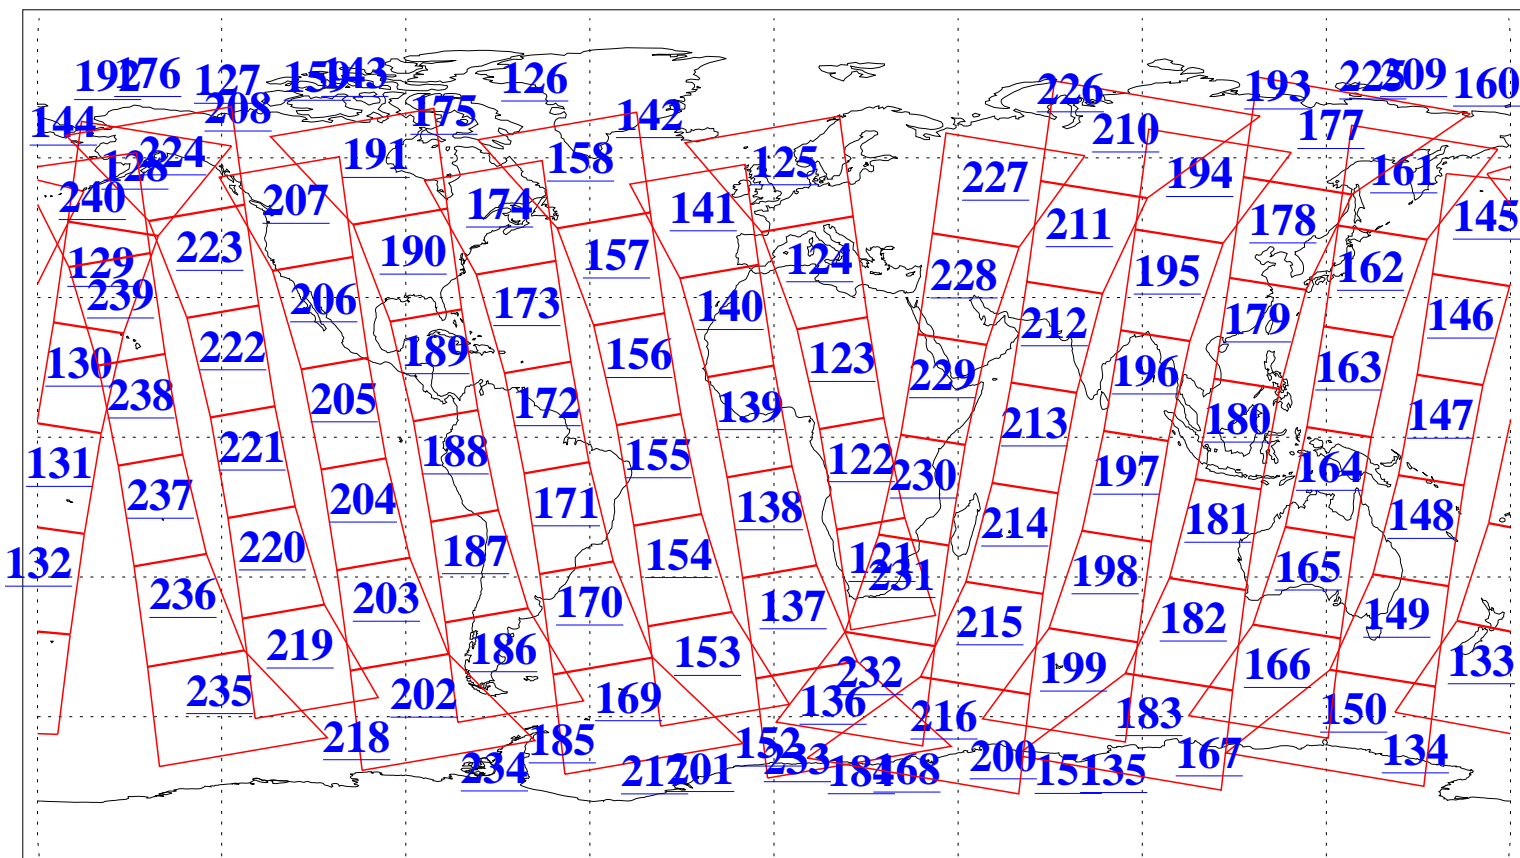

L1B Availability
AMSU Granules: 240
HSB Granules: 0
AIRS Granules: 240

9 Oct 2016
DoY 283
Aqua Day 5272
Granules: 1 to 120

Granules: 121 to 240

Legend: AMSU Available, HSB Available, AIRS Available

L1B Availability
AMSU Granules: 240
HSB Granules: 0
AIRS Granules: 240

9 Oct 2016
DoY 283
Aqua Day 5272

Ascending Granules

Descending Granules

Legend: AMSU Available, HSB Available, AIRS Available

L1B Availability
 AMSU Granules: 240
 HSB Granules: 0
 AIRS Granules: 240

9 Oct 2016
 DoY 283
 Aqua Day 5272

Northern Hemisphere Granules

Southern Hemisphere Granules

Legend: AMSU Available, HSB Available, AIRS Available