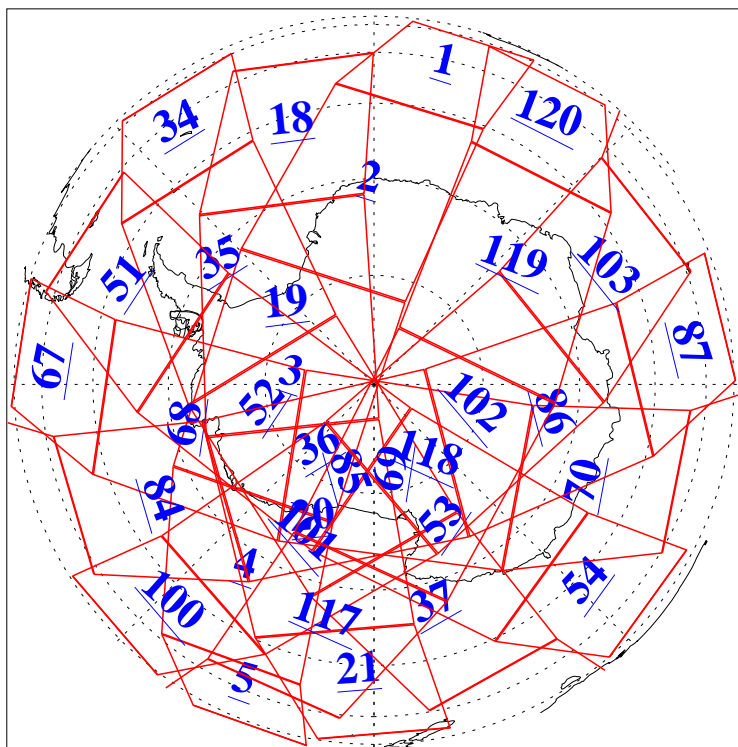

L1B Availability
AMSU Granules: 240
HSB Granules: 0
AIRS Granules: 240

9 Oct 2016
DoY 283
Aqua Day 5272
Granules: 1 to 120

Granules: 121 to 240

Legend: AMSU Available, HSB Available, AIRS Available

L1B Availability
AMSU Granules: 240
HSB Granules: 0
AIRS Granules: 240

9 Oct 2016
DoY 283
Aqua Day 5272

Ascending Granules

Descending Granules

Legend: AMSU Available, HSB Available, AIRS Available

L1B Availability
 AMSU Granules: 240
 HSB Granules: 0
 AIRS Granules: 240

9 Oct 2016
 DoY 283
 Aqua Day 5272

Northern Hemisphere Granules

Southern Hemisphere Granules

Legend: AMSU Available, HSB Available, AIRS Available