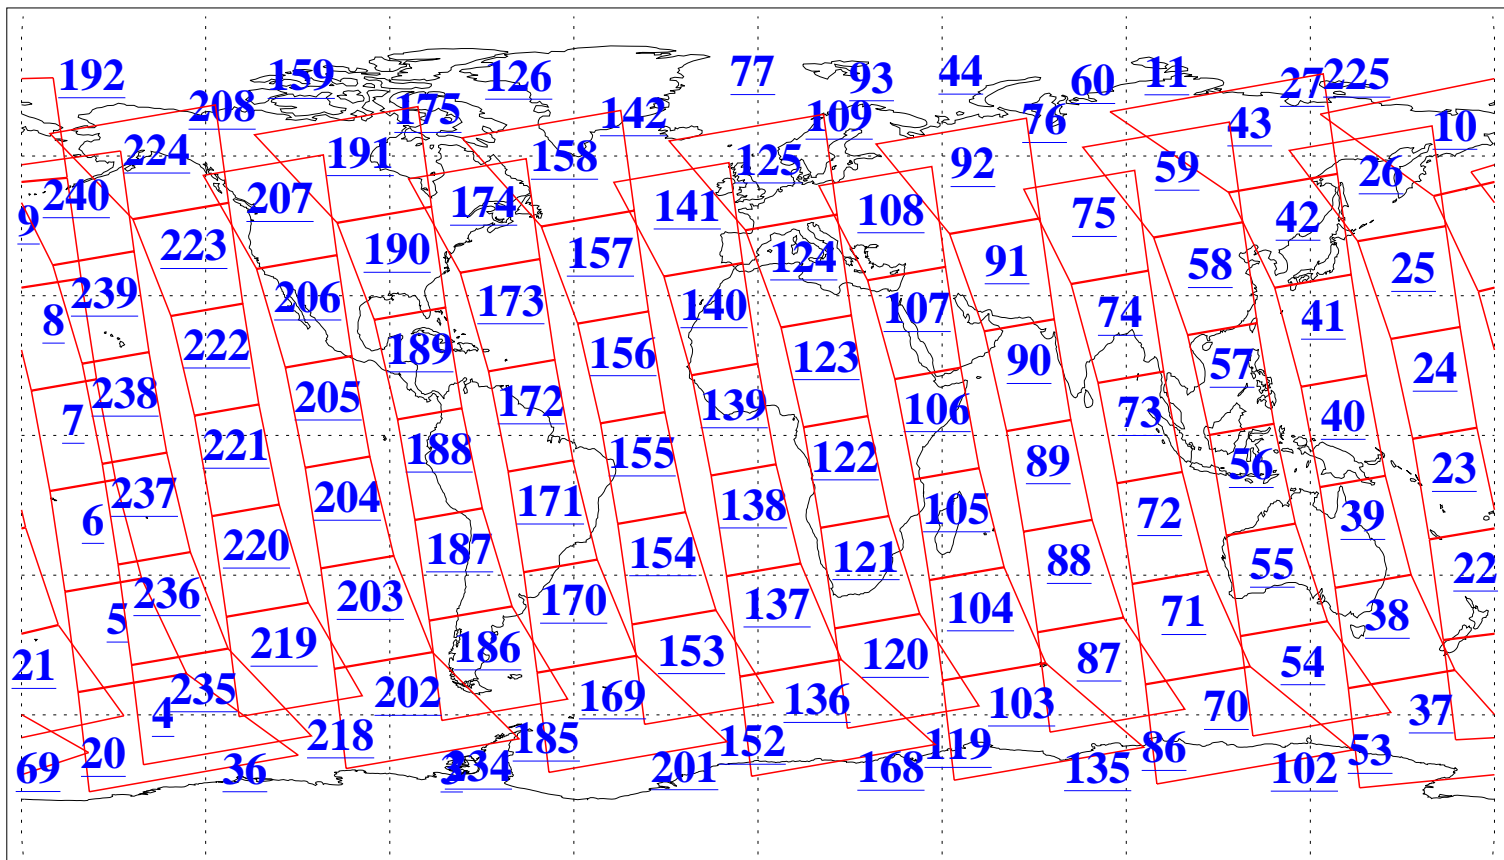

L1B Availability
AMSU Granules: 240
HSB Granules: 0
AIRS Granules: 240

9 Oct 2016
DoY 283
Aqua Day 5272
Granules: 1 to 120

Granules: 121 to 240

Legend: AMSU Available, HSB Available, AIRS Available

L1B Availability
AMSU Granules: 240
HSB Granules: 0
AIRS Granules: 240

9 Oct 2016
DoY 283
Aqua Day 5272

Ascending Granules

Descending Granules

Legend: AMSU Available, HSB Available, AIRS Available

L1B Availability
 AMSU Granules: 240
 HSB Granules: 0
 AIRS Granules: 240

9 Oct 2016
 DoY 283
 Aqua Day 5272

Northern Hemisphere Granules

Southern Hemisphere Granules

Legend: AMSU Available, HSB Available, AIRS Available