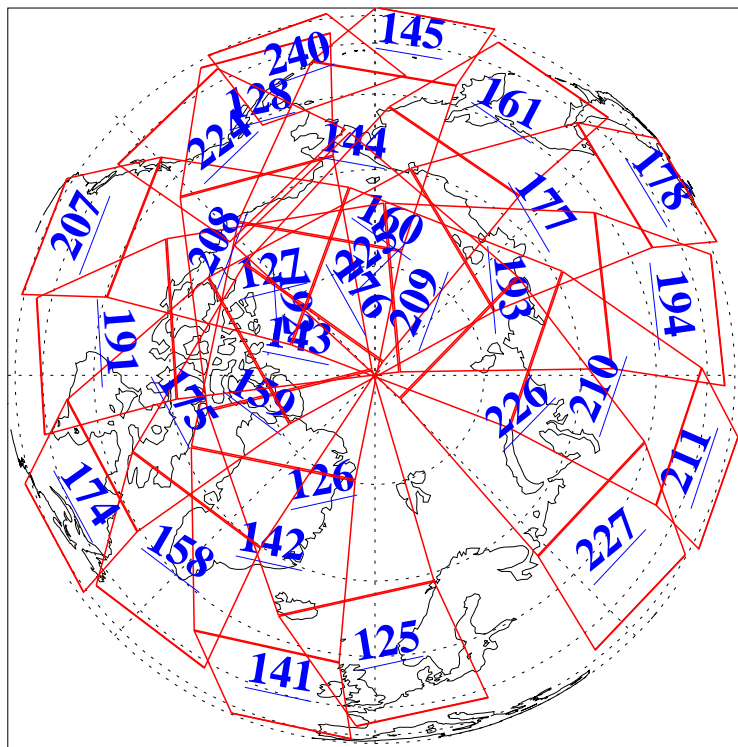

L1B Availability
AMSU Granules: 240
HSB Granules: 0
AIRS Granules: 240

9 Oct 2016
DoY 283
Aqua Day 5272
Granules: 1 to 120

Granules: 121 to 240

Legend: AMSU Available, HSB Available, AIRS Available

L1B Availability
AMSU Granules: 240
HSB Granules: 0
AIRS Granules: 240

9 Oct 2016
DoY 283
Aqua Day 5272

Ascending Granules

Descending Granules

Legend: AMSU Available, HSB Available, AIRS Available

L1B Availability
 AMSU Granules: 240
 HSB Granules: 0
 AIRS Granules: 240

9 Oct 2016
 DoY 283
 Aqua Day 5272

Northern Hemisphere Granules

Southern Hemisphere Granules

Legend: AMSU Available, HSB Available, AIRS Available