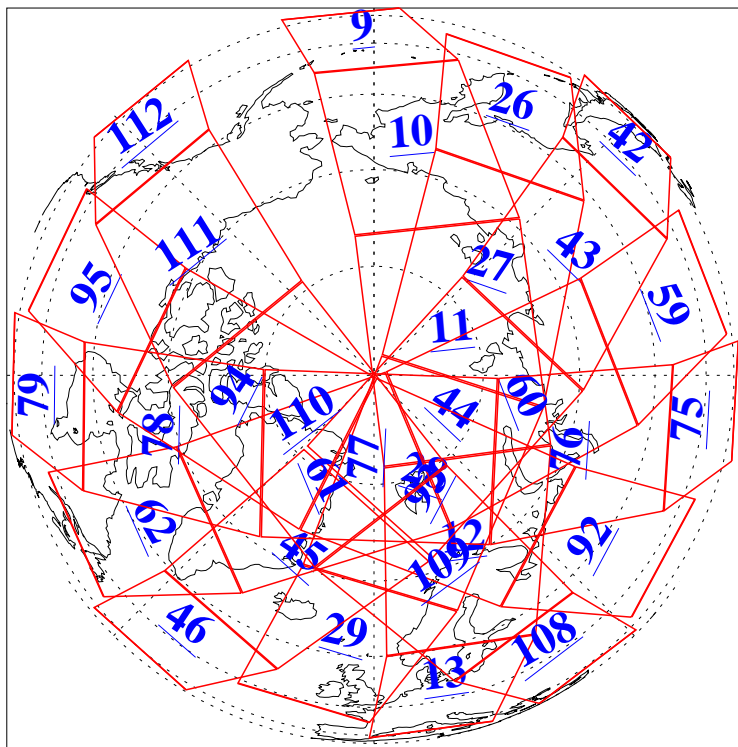

L1B Availability
AMSU Granules: 240
HSB Granules: 0
AIRS Granules: 240

9 Oct 2016
DoY 283
Aqua Day 5272
Granules: 1 to 120

Granules: 121 to 240

Legend: AMSU Available, HSB Available, AIRS Available

L1B Availability
AMSU Granules: 240
HSB Granules: 0
AIRS Granules: 240

9 Oct 2016
DoY 283
Aqua Day 5272

Ascending Granules

Descending Granules

Legend: AMSU Available, HSB Available, AIRS Available

L1B Availability
 AMSU Granules: 240
 HSB Granules: 0
 AIRS Granules: 240

9 Oct 2016
 DoY 283
 Aqua Day 5272

Northern Hemisphere Granules

Southern Hemisphere Granules

Legend: AMSU Available, HSB Available, AIRS Available