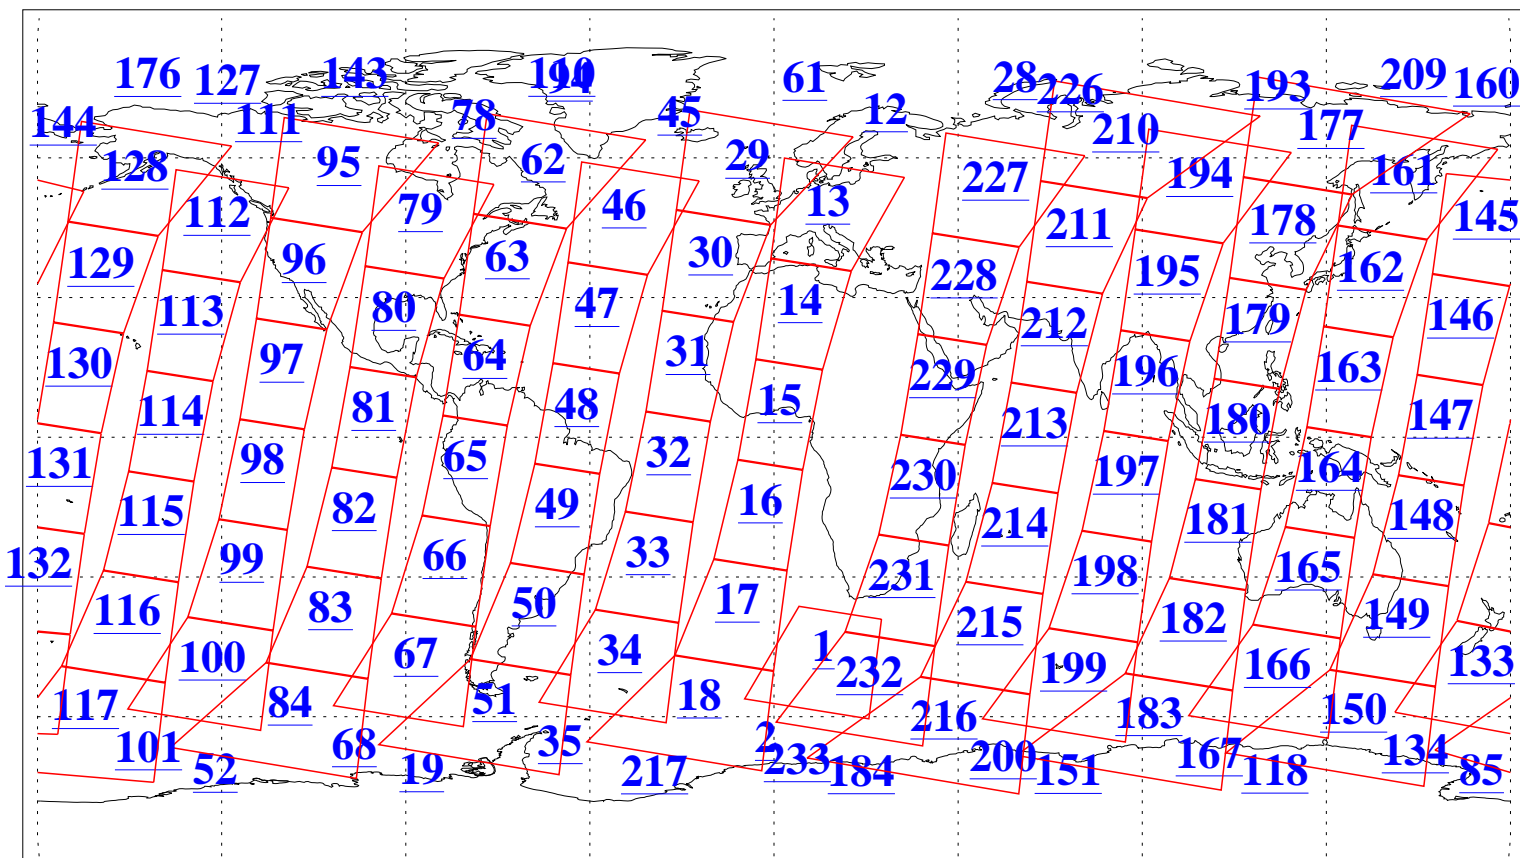

L1B Availability
AMSU Granules: 240
HSB Granules: 0
AIRS Granules: 240

9 Oct 2016
DoY 283
Aqua Day 5272
Granules: 1 to 120

Granules: 121 to 240

Legend: AMSU Available, HSB Available, AIRS Available

L1B Availability
AMSU Granules: 240
HSB Granules: 0
AIRS Granules: 240

9 Oct 2016
DoY 283
Aqua Day 5272

Ascending Granules

Descending Granules

Legend: AMSU Available, HSB Available, AIRS Available

L1B Availability
 AMSU Granules: 240
 HSB Granules: 0
 AIRS Granules: 240

9 Oct 2016
 DoY 283
 Aqua Day 5272

Northern Hemisphere Granules

Southern Hemisphere Granules

Legend: AMSU Available, HSB Available, AIRS Available