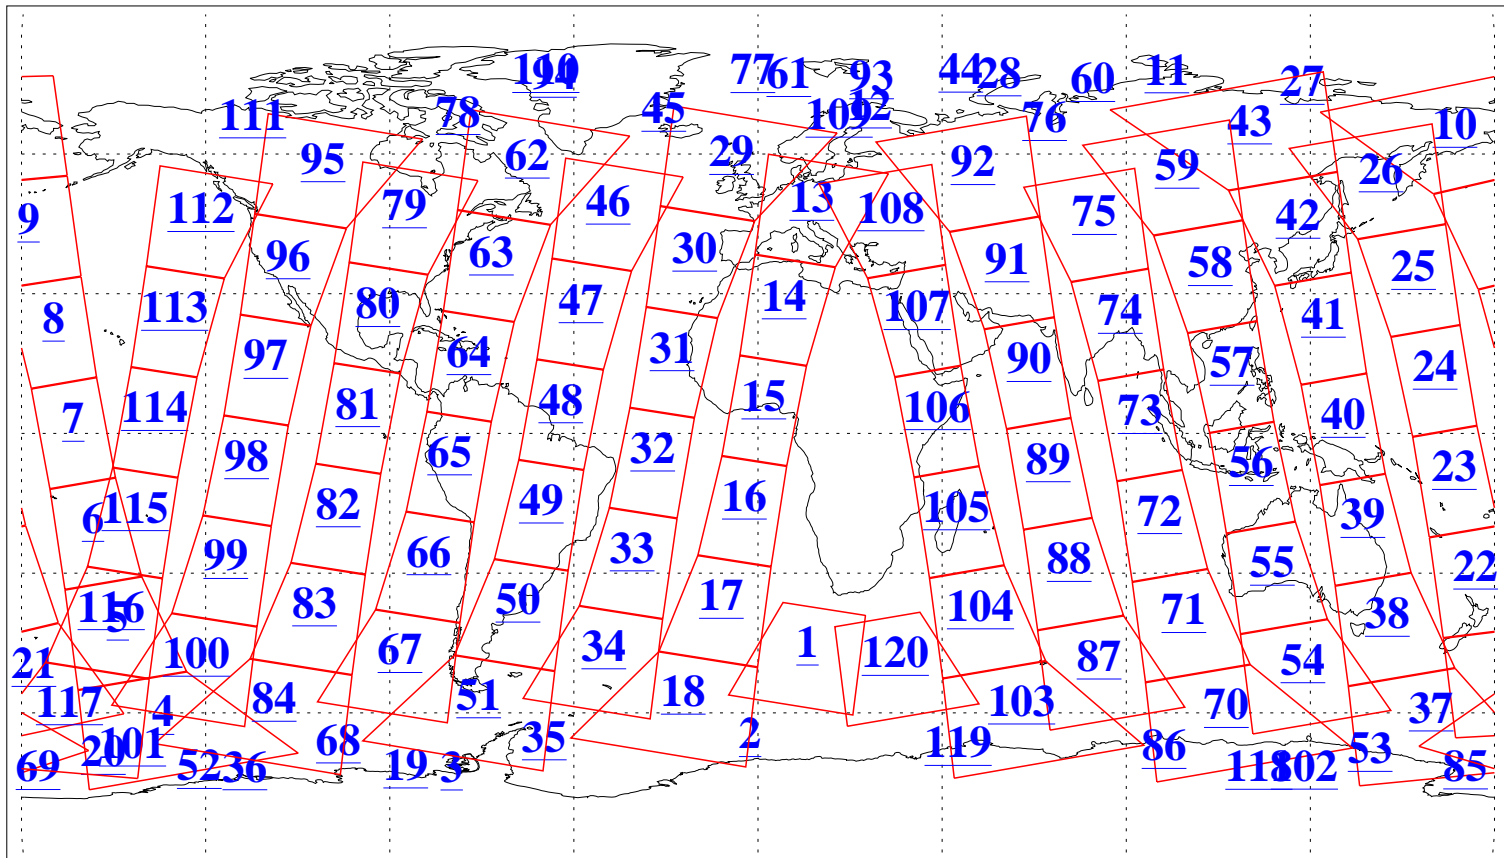

L1B Availability
AMSU Granules: 240
HSB Granules: 0
AIRS Granules: 240

9 Oct 2016
DoY 283
Aqua Day 5272
Granules: 1 to 120

Granules: 121 to 240

Legend: AMSU Available, HSB Available, AIRS Available

L1B Availability
AMSU Granules: 240
HSB Granules: 0
AIRS Granules: 240

9 Oct 2016
DoY 283
Aqua Day 5272

Ascending Granules

Descending Granules

Legend: AMSU Available, HSB Available, AIRS Available

L1B Availability
 AMSU Granules: 240
 HSB Granules: 0
 AIRS Granules: 240

9 Oct 2016
 DoY 283
 Aqua Day 5272

Northern Hemisphere Granules

Southern Hemisphere Granules

Legend: AMSU Available, HSB Available, AIRS Available