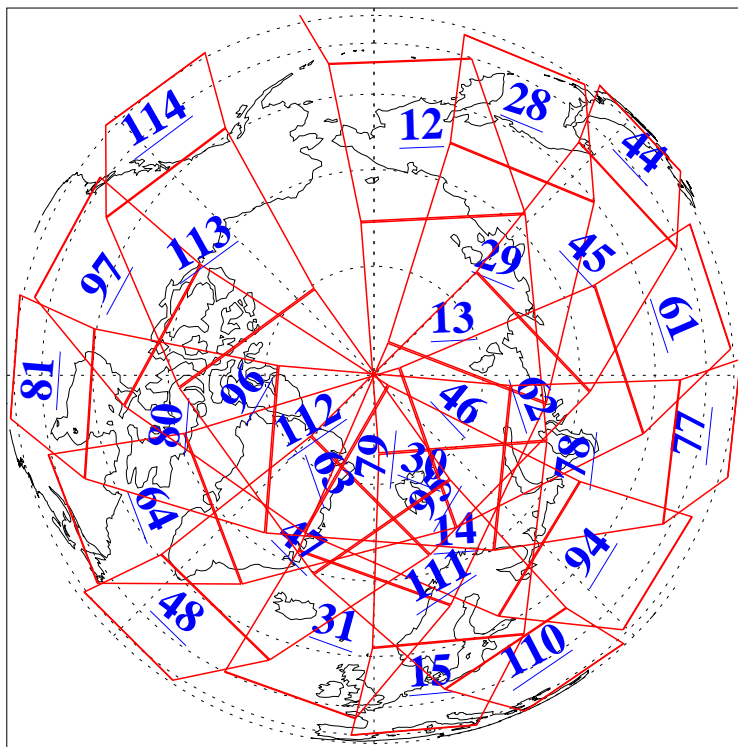

L1B Availability
AMSU Granules: 240
HSB Granules: 0
AIRS Granules: 240

7 Oct 2016
DoY 281
Aqua Day 5270
Granules: 1 to 120

Granules: 121 to 240

Legend: AMSU Available, HSB Available, AIRS Available

L1B Availability
AMSU Granules: 240
HSB Granules: 0
AIRS Granules: 240

7 Oct 2016
DoY 281
Aqua Day 5270

Ascending Granules

Descending Granules

Legend: AMSU Available, *HSB Available*, **AIRS Available**

L1B Availability
 AMSU Granules: 240
 HSB Granules: 0
 AIRS Granules: 240

7 Oct 2016
 DoY 281
 Aqua Day 5270

Northern Hemisphere Granules

Southern Hemisphere Granules

Legend: AMSU Available, HSB Available, AIRS Available