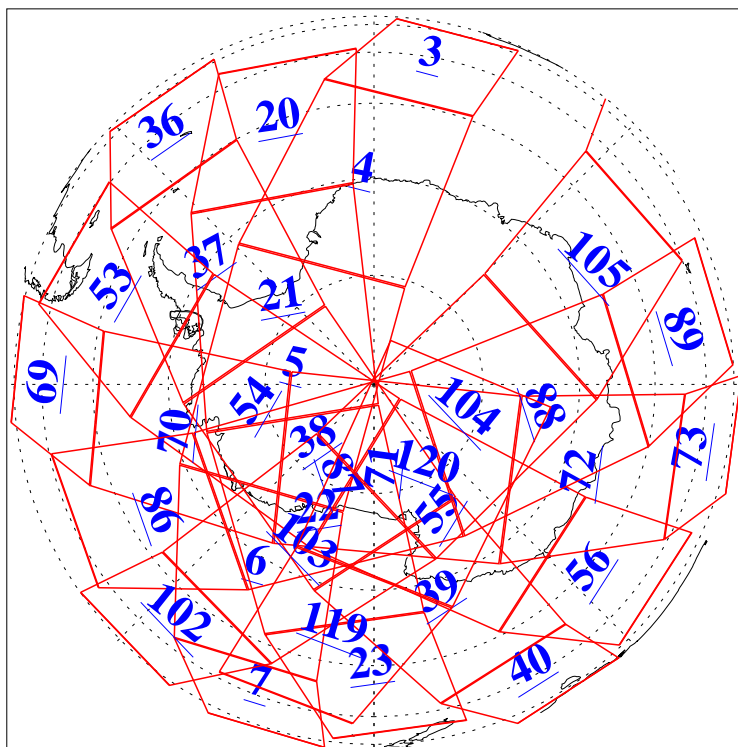

L1B Availability
AMSU Granules: 240
HSB Granules: 0
AIRS Granules: 240

7 Oct 2016
DoY 281
Aqua Day 5270
Granules: 1 to 120

Granules: 121 to 240

Legend: AMSU Available, HSB Available, AIRS Available

L1B Availability
AMSU Granules: 240
HSB Granules: 0
AIRS Granules: 240

7 Oct 2016
DoY 281
Aqua Day 5270

Ascending Granules

Descending Granules

Legend: AMSU Available, *HSB Available*, **AIRS Available**

L1B Availability
 AMSU Granules: 240
 HSB Granules: 0
 AIRS Granules: 240

7 Oct 2016
 DoY 281
 Aqua Day 5270

Northern Hemisphere Granules

Southern Hemisphere Granules

Legend: AMSU Available, HSB Available, AIRS Available