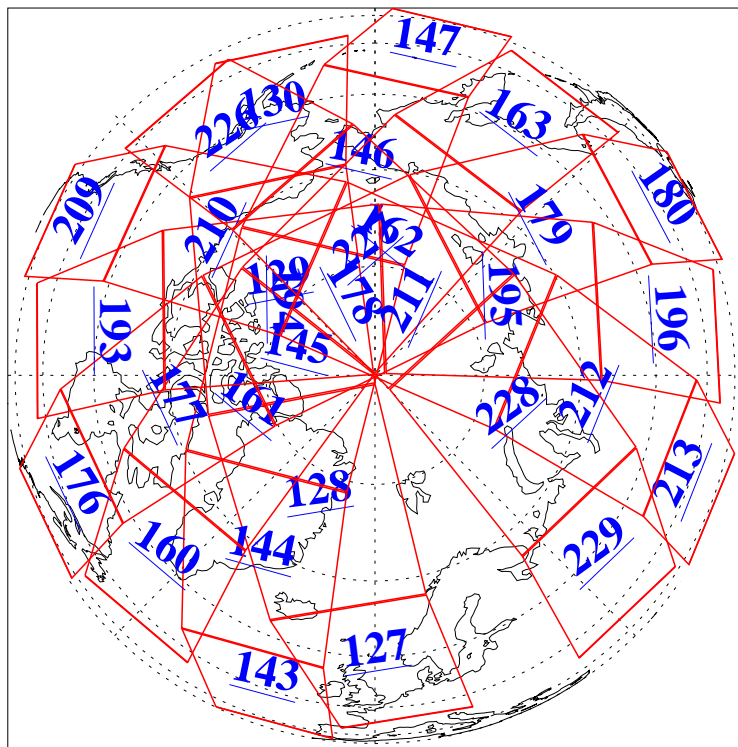

L1B Availability
AMSU Granules: 240
HSB Granules: 0
AIRS Granules: 240

7 Oct 2016
DoY 281
Aqua Day 5270
Granules: 1 to 120

Granules: 121 to 240

Legend: AMSU Available, HSB Available, AIRS Available

L1B Availability
AMSU Granules: 240
HSB Granules: 0
AIRS Granules: 240

7 Oct 2016
DoY 281
Aqua Day 5270

Ascending Granules

Descending Granules

Legend: AMSU Available, *HSB Available*, **AIRS Available**

L1B Availability
 AMSU Granules: 240
 HSB Granules: 0
 AIRS Granules: 240

7 Oct 2016
 DoY 281
 Aqua Day 5270

Northern Hemisphere Granules

Southern Hemisphere Granules

Legend: AMSU Available, HSB Available, AIRS Available