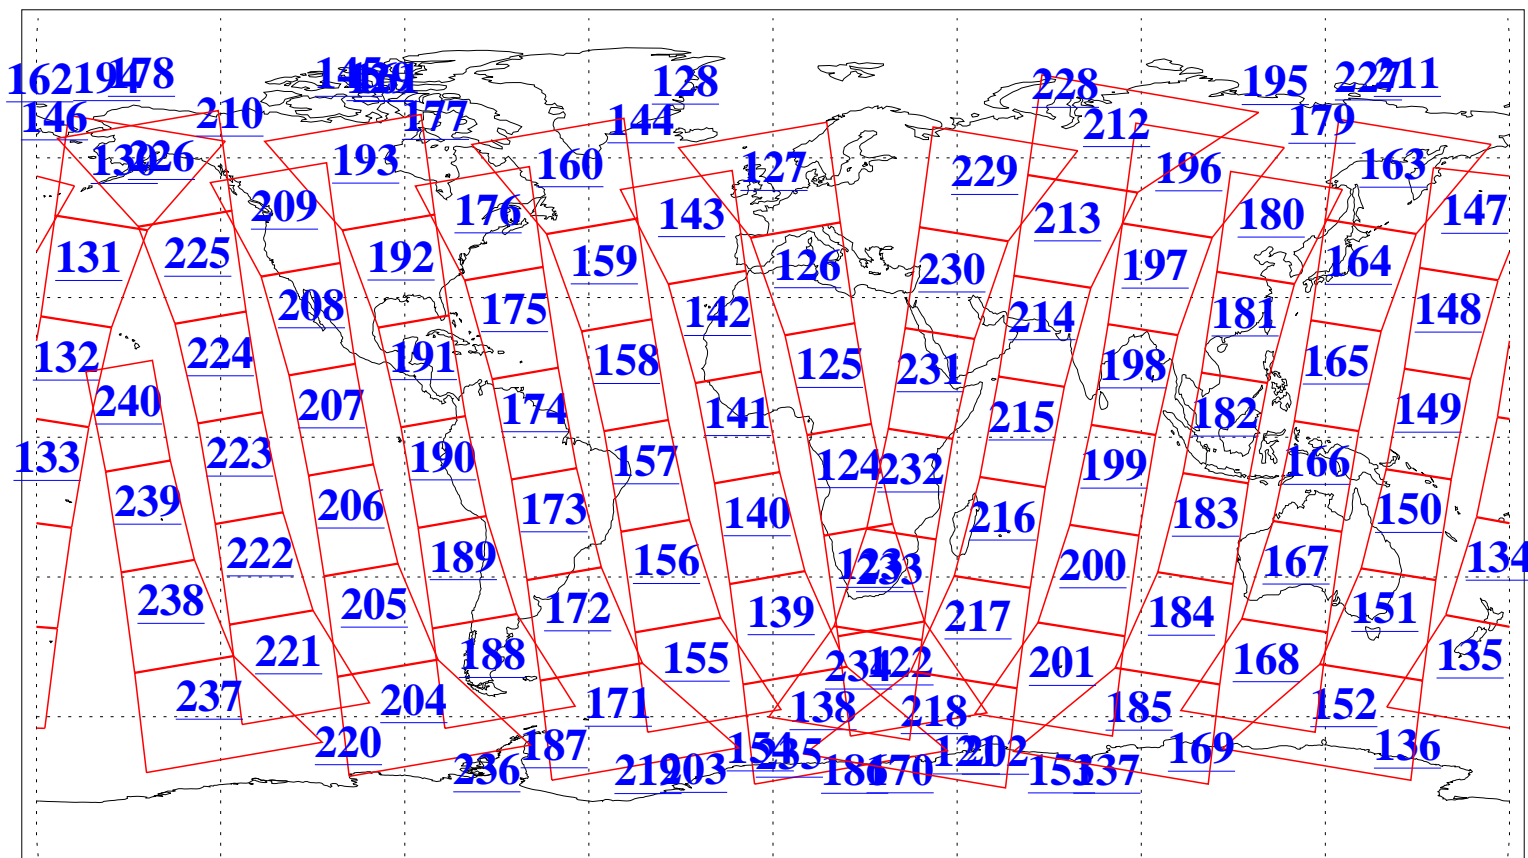

L1B Availability
AMSU Granules: 240
HSB Granules: 0
AIRS Granules: 240

7 Oct 2016
DoY 281
Aqua Day 5270
Granules: 1 to 120

Granules: 121 to 240

Legend: AMSU Available, HSB Available, AIRS Available

L1B Availability
AMSU Granules: 240
HSB Granules: 0
AIRS Granules: 240

7 Oct 2016
DoY 281
Aqua Day 5270

Ascending Granules

Descending Granules

Legend: AMSU Available, *HSB Available*, **AIRS Available**

L1B Availability
 AMSU Granules: 240
 HSB Granules: 0
 AIRS Granules: 240