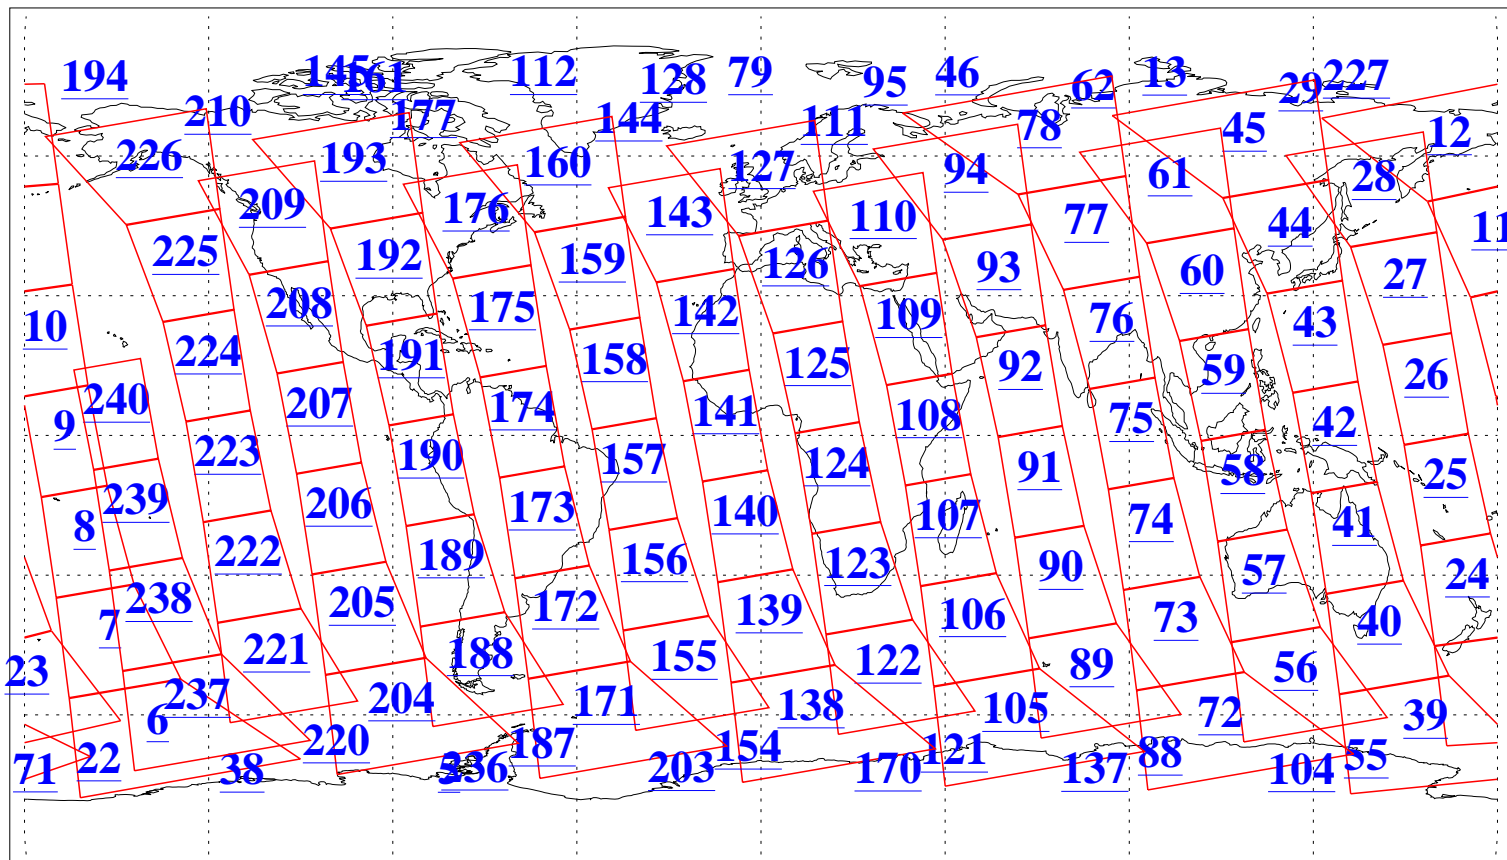

L1B Availability
AMSU Granules: 240
HSB Granules: 0
AIRS Granules: 240

7 Oct 2016
DoY 281
Aqua Day 5270
Granules: 1 to 120

Granules: 121 to 240

Legend: AMSU Available, HSB Available, AIRS Available

L1B Availability
AMSU Granules: 240
HSB Granules: 0
AIRS Granules: 240

7 Oct 2016
DoY 281
Aqua Day 5270

Ascending Granules

Descending Granules

Legend: AMSU Available, *HSB Available*, **AIRS Available**

L1B Availability
 AMSU Granules: 240
 HSB Granules: 0
 AIRS Granules: 240