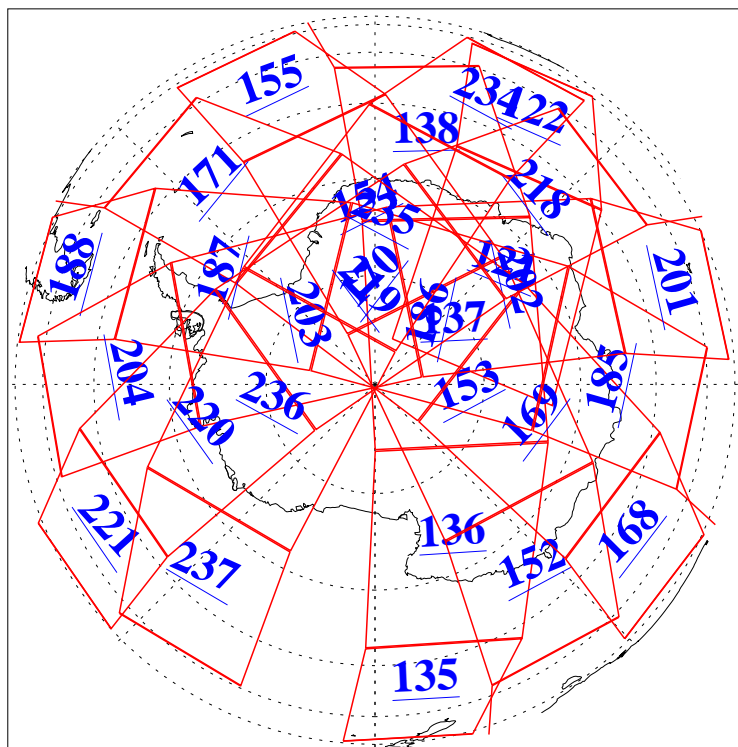

L1B Availability
AMSU Granules: 240
HSB Granules: 0
AIRS Granules: 240

7 Oct 2016
DoY 281
Aqua Day 5270
Granules: 1 to 120

Granules: 121 to 240

Legend: AMSU Available, HSB Available, AIRS Available

L1B Availability
AMSU Granules: 240
HSB Granules: 0
AIRS Granules: 240

7 Oct 2016
DoY 281
Aqua Day 5270

Ascending Granules

Descending Granules

Legend: AMSU Available, *HSB Available*, **AIRS Available**

L1B Availability
 AMSU Granules: 240
 HSB Granules: 0
 AIRS Granules: 240

7 Oct 2016
 DoY 281
 Aqua Day 5270

Northern Hemisphere Granules

Southern Hemisphere Granules

Legend: AMSU Available, HSB Available, AIRS Available