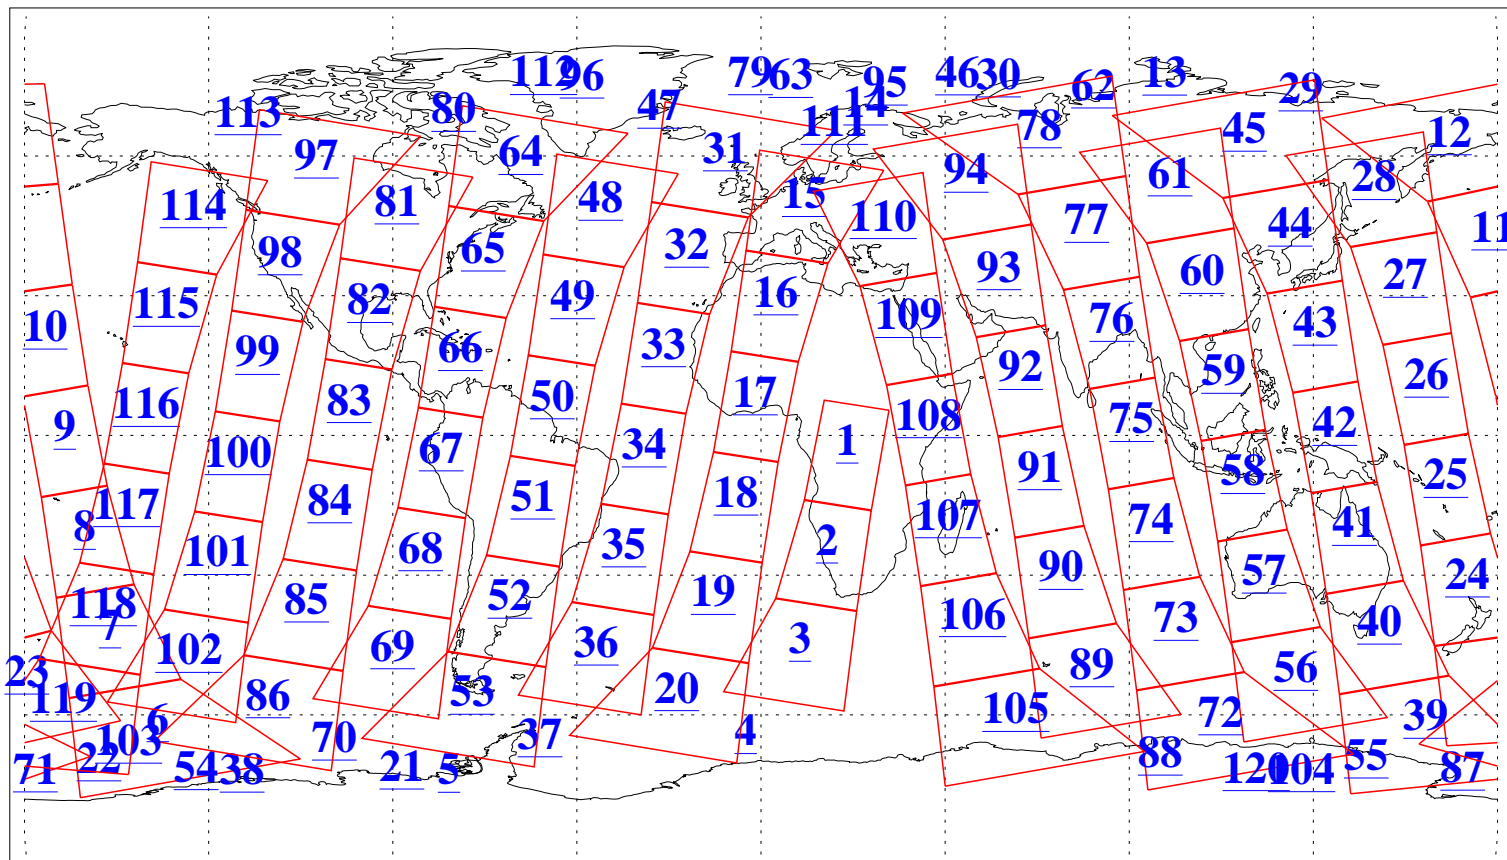

L1B Availability
AMSU Granules: 240
HSB Granules: 0
AIRS Granules: 240

7 Oct 2016
DoY 281
Aqua Day 5270
Granules: 1 to 120

Granules: 121 to 240

Legend: AMSU Available, HSB Available, AIRS Available

L1B Availability
AMSU Granules: 240
HSB Granules: 0
AIRS Granules: 240

7 Oct 2016
DoY 281
Aqua Day 5270

Ascending Granules

Descending Granules

Legend: AMSU Available, *HSB Available*, **AIRS Available**

L1B Availability
 AMSU Granules: 240
 HSB Granules: 0
 AIRS Granules: 240

7 Oct 2016
 DoY 281
 Aqua Day 5270

Northern Hemisphere Granules

Southern Hemisphere Granules

Legend: AMSU Available, HSB Available, AIRS Available