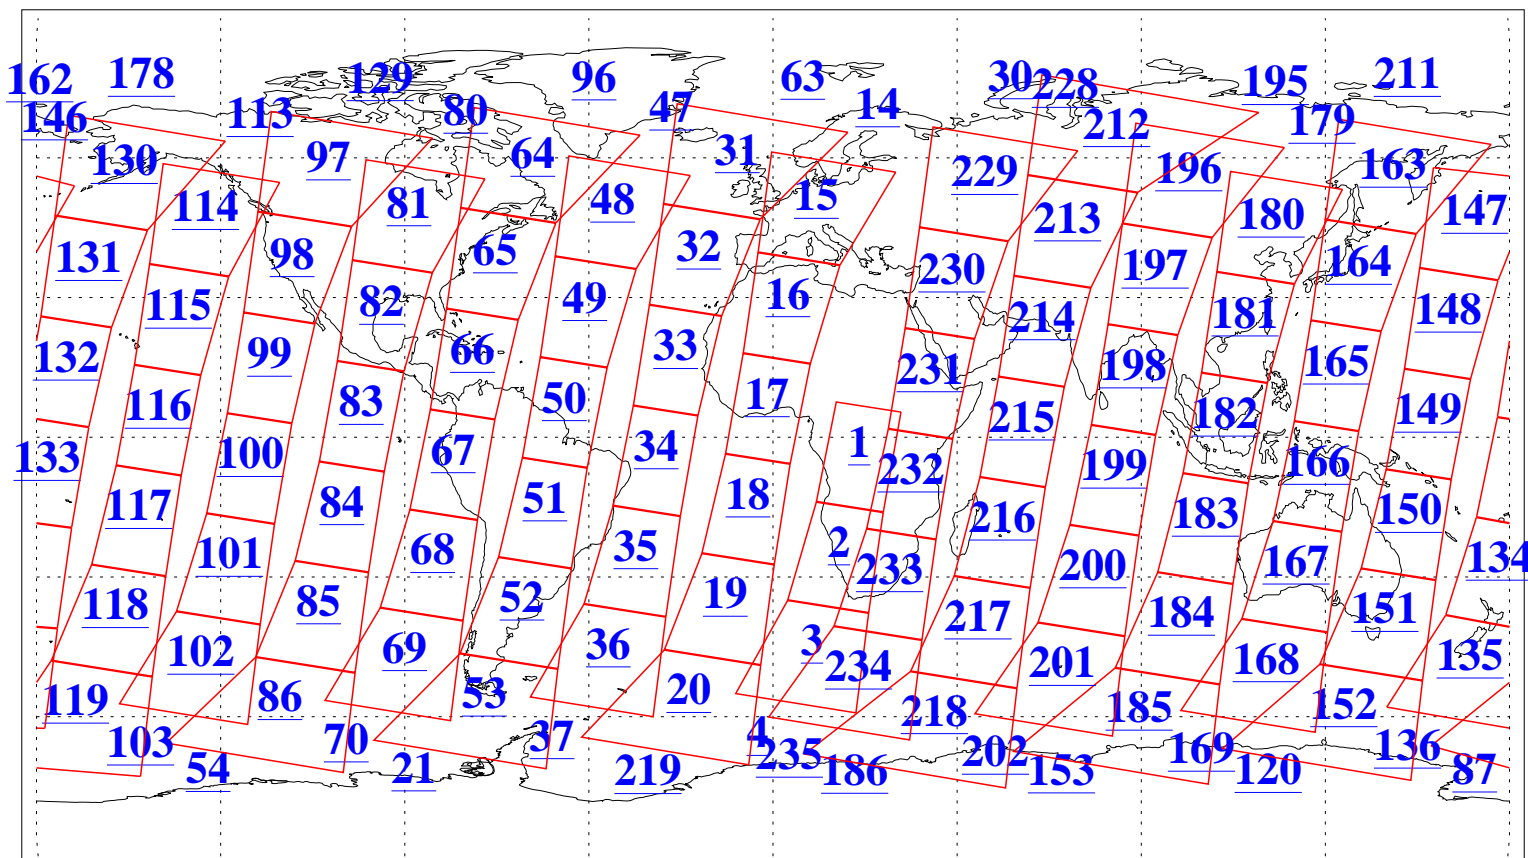

L1B Availability
AMSU Granules: 240
HSB Granules: 0
AIRS Granules: 240

7 Oct 2016
DoY 281
Aqua Day 5270
Granules: 1 to 120

Granules: 121 to 240

Legend: AMSU Available, HSB Available, AIRS Available

L1B Availability
AMSU Granules: 240
HSB Granules: 0
AIRS Granules: 240

7 Oct 2016
DoY 281
Aqua Day 5270

Ascending Granules

Descending Granules

Legend: AMSU Available, *HSB Available*, **AIRS Available**

L1B Availability
 AMSU Granules: 240
 HSB Granules: 0
 AIRS Granules: 240

7 Oct 2016
 DoY 281
 Aqua Day 5270

Northern Hemisphere Granules

Southern Hemisphere Granules

Legend: AMSU Available, HSB Available, AIRS Available