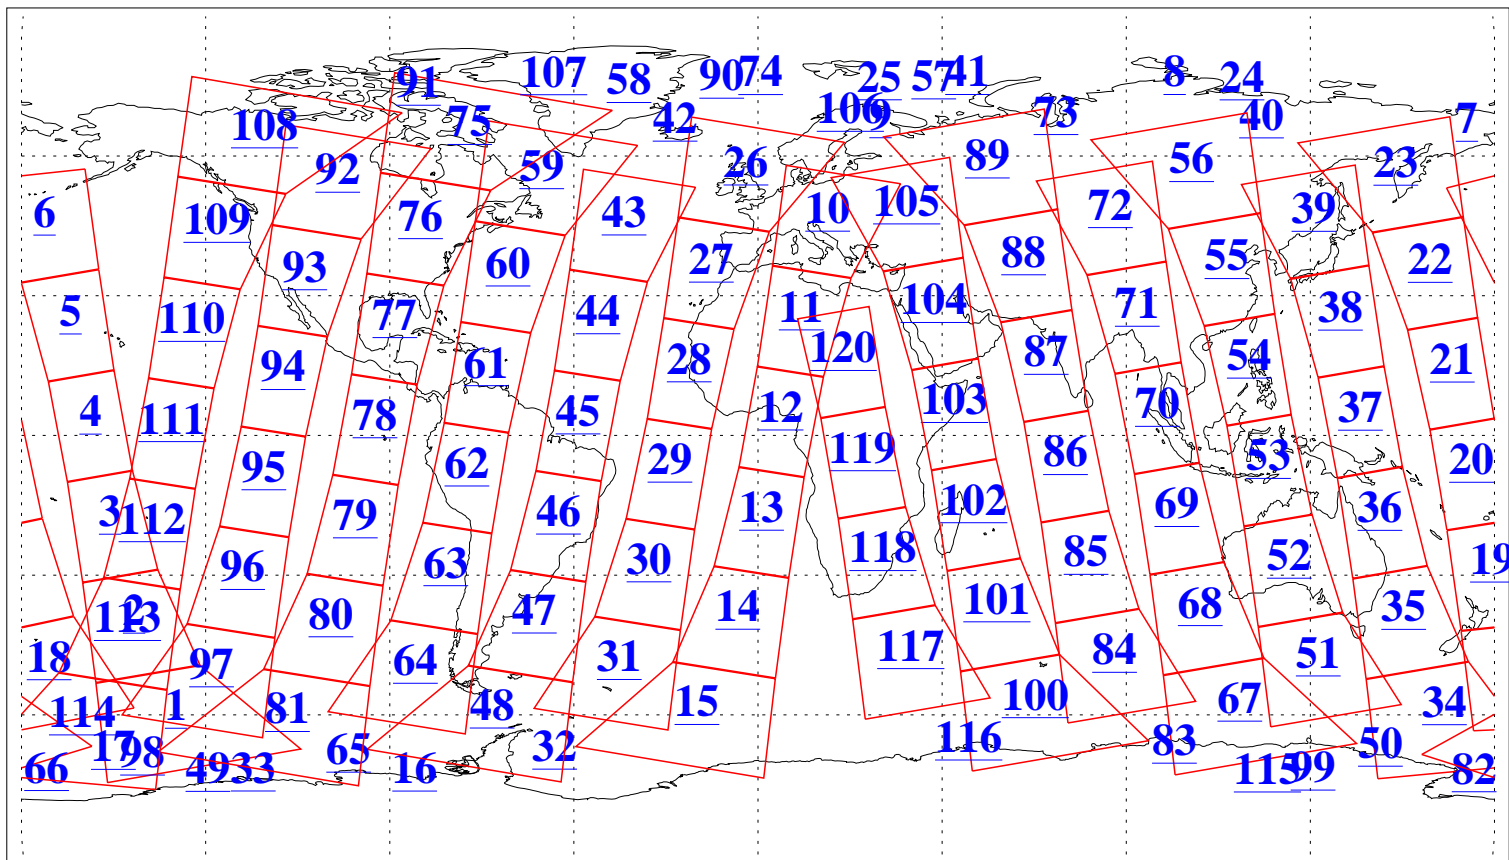

L1B Availability
AMSU Granules: 240
HSB Granules: 0
AIRS Granules: 240

4 Oct 2016
DoY 278
Aqua Day 5267
Granules: 1 to 120

Granules: 121 to 240

Legend: AMSU Available, HSB Available, AIRS Available

L1B Availability
AMSU Granules: 240
HSB Granules: 0
AIRS Granules: 240

4 Oct 2016
DoY 278
Aqua Day 5267

Ascending Granules

Descending Granules

Legend: AMSU Available, HSB Available, AIRS Available

L1B Availability
 AMSU Granules: 240
 HSB Granules: 0
 AIRS Granules: 240

4 Oct 2016
 DoY 278
 Aqua Day 5267

Northern Hemisphere Granules

Southern Hemisphere Granules

Legend: AMSU Available, HSB Available, AIRS Available