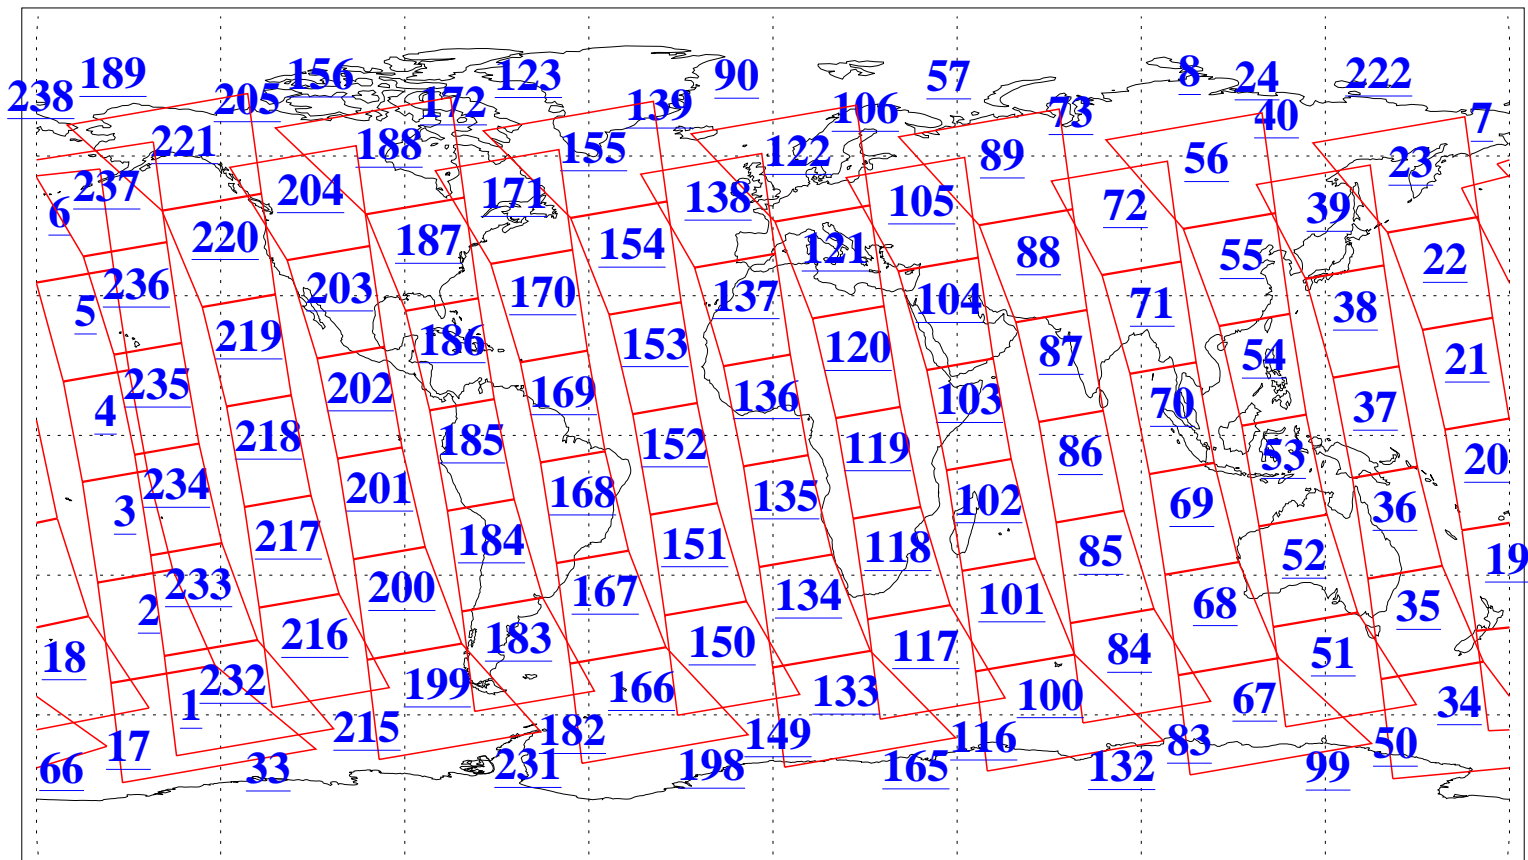

L1B Availability
AMSU Granules: 240
HSB Granules: 0
AIRS Granules: 240

4 Oct 2016
DoY 278
Aqua Day 5267
Granules: 1 to 120

Granules: 121 to 240

Legend: AMSU Available, HSB Available, AIRS Available

L1B Availability
AMSU Granules: 240
HSB Granules: 0
AIRS Granules: 240

4 Oct 2016
DoY 278
Aqua Day 5267

Ascending Granules

Descending Granules

Legend: AMSU Available, HSB Available, AIRS Available

L1B Availability
 AMSU Granules: 240
 HSB Granules: 0
 AIRS Granules: 240

4 Oct 2016
 DoY 278
 Aqua Day 5267

Northern Hemisphere Granules

Southern Hemisphere Granules

Legend: AMSU Available, HSB Available, AIRS Available