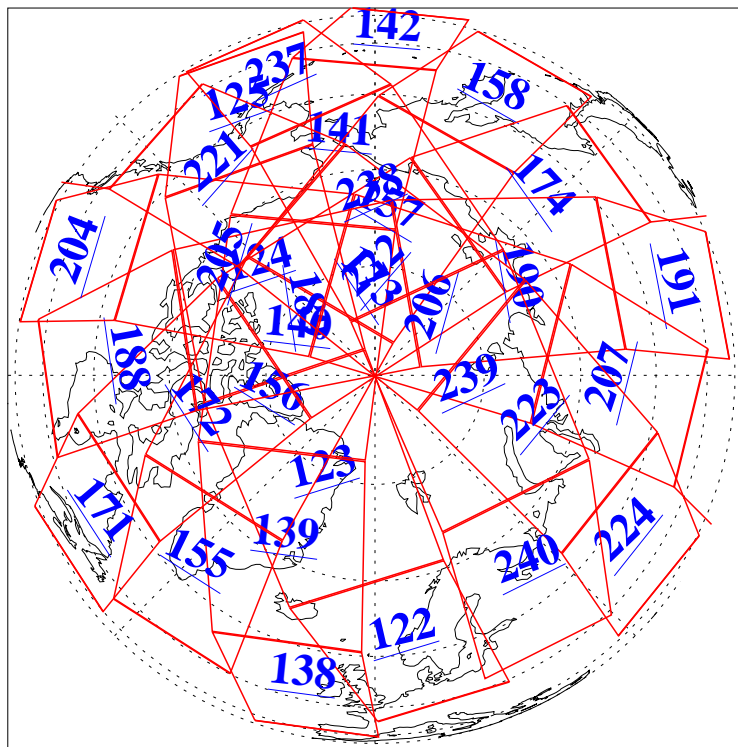

L1B Availability
AMSU Granules: 240
HSB Granules: 0
AIRS Granules: 240

4 Oct 2016
DoY 278
Aqua Day 5267
Granules: 1 to 120

Granules: 121 to 240

Legend: AMSU Available, HSB Available, AIRS Available

L1B Availability
AMSU Granules: 240
HSB Granules: 0
AIRS Granules: 240

4 Oct 2016
DoY 278
Aqua Day 5267

Ascending Granules

Descending Granules

Legend: AMSU Available, HSB Available, AIRS Available

L1B Availability
 AMSU Granules: 240
 HSB Granules: 0
 AIRS Granules: 240

4 Oct 2016
 DoY 278
 Aqua Day 5267

Northern Hemisphere Granules

Southern Hemisphere Granules

Legend: AMSU Available, HSB Available, AIRS Available