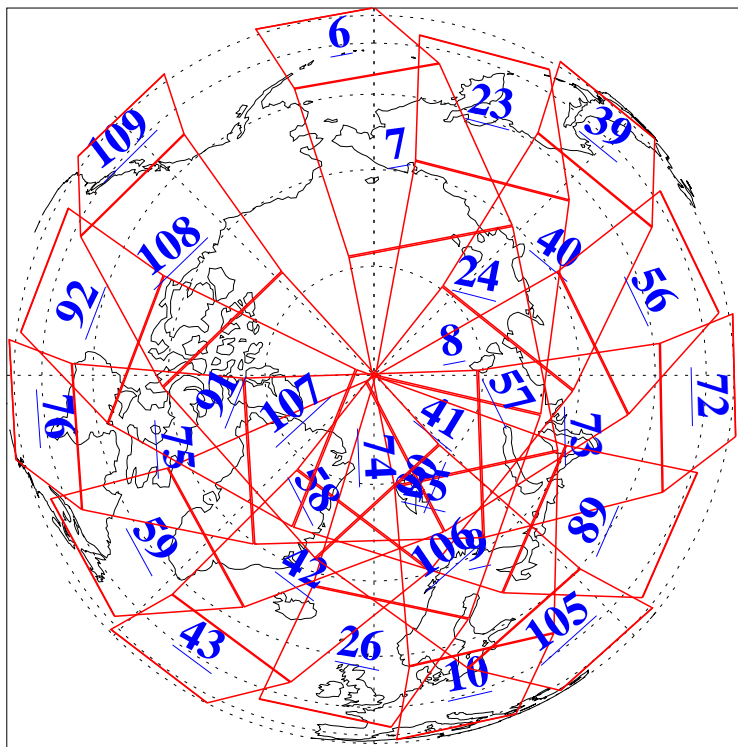

L1B Availability
AMSU Granules: 240
HSB Granules: 0
AIRS Granules: 240

4 Oct 2016
DoY 278
Aqua Day 5267
Granules: 1 to 120

Granules: 121 to 240

Legend: AMSU Available, HSB Available, AIRS Available

L1B Availability
AMSU Granules: 240
HSB Granules: 0
AIRS Granules: 240

4 Oct 2016
DoY 278
Aqua Day 5267

Ascending Granules

Descending Granules

Legend: AMSU Available, HSB Available, AIRS Available

L1B Availability
 AMSU Granules: 240
 HSB Granules: 0
 AIRS Granules: 240

4 Oct 2016
 DoY 278
 Aqua Day 5267

Northern Hemisphere Granules

Southern Hemisphere Granules

Legend: AMSU Available, HSB Available, AIRS Available