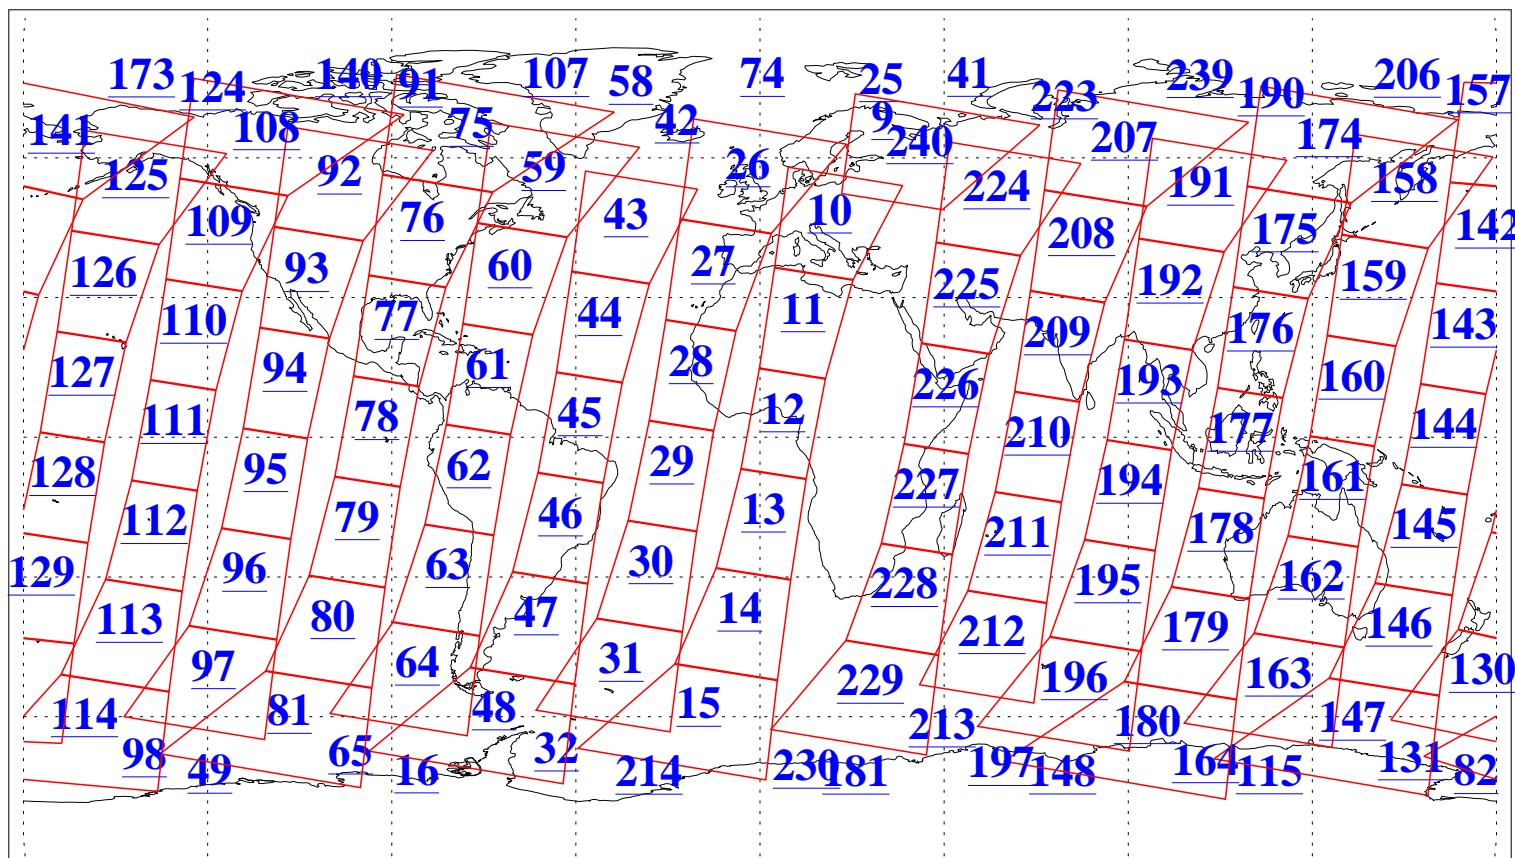

L1B Availability
AMSU Granules: 240
HSB Granules: 0
AIRS Granules: 240

4 Oct 2016
DoY 278
Aqua Day 5267
Granules: 1 to 120

Granules: 121 to 240

Legend: AMSU Available, HSB Available, AIRS Available

L1B Availability
AMSU Granules: 240
HSB Granules: 0
AIRS Granules: 240

4 Oct 2016
DoY 278
Aqua Day 5267

Ascending Granules

Descending Granules

Legend: AMSU Available, HSB Available, AIRS Available

L1B Availability
 AMSU Granules: 240
 HSB Granules: 0
 AIRS Granules: 240

4 Oct 2016
 DoY 278
 Aqua Day 5267

Northern Hemisphere Granules

Southern Hemisphere Granules

Legend: AMSU Available, HSB Available, AIRS Available