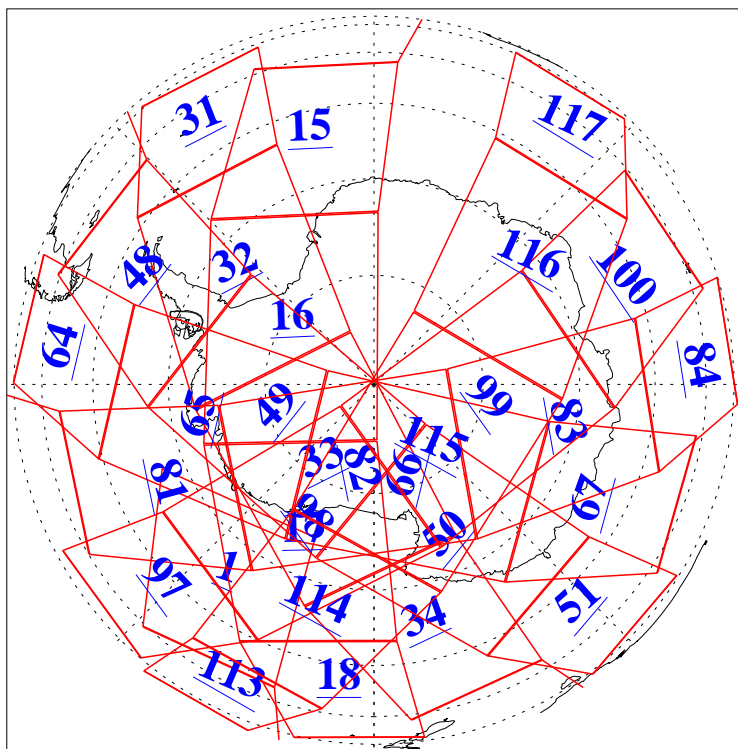

L1B Availability
AMSU Granules: 240
HSB Granules: 0
AIRS Granules: 240

4 Oct 2016
DoY 278
Aqua Day 5267
Granules: 1 to 120

Granules: 121 to 240

Legend: AMSU Available, HSB Available, AIRS Available

L1B Availability
AMSU Granules: 240
HSB Granules: 0
AIRS Granules: 240

4 Oct 2016
DoY 278
Aqua Day 5267

Ascending Granules

Descending Granules

Legend: AMSU Available, HSB Available, AIRS Available

L1B Availability
 AMSU Granules: 240
 HSB Granules: 0
 AIRS Granules: 240

4 Oct 2016
 DoY 278
 Aqua Day 5267

Northern Hemisphere Granules

Southern Hemisphere Granules

Legend: AMSU Available, HSB Available, AIRS Available