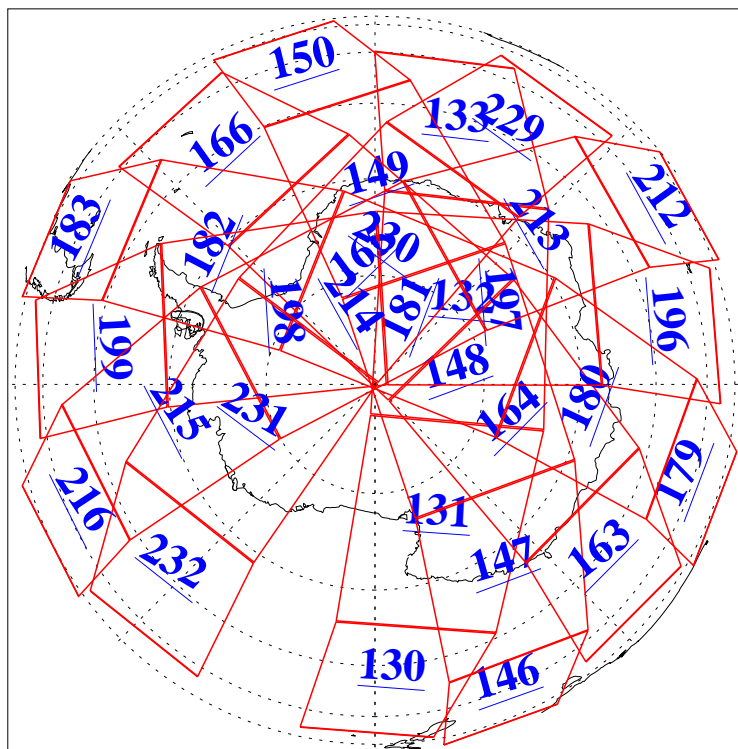

4 Oct 2016
DoY 278
Aqua Day 5267

Ascending Granules

Descending Granules

Legend: AMSU Available, HSB Available, AIRS Available

L1B Availability
 AMSU Granules: 240
 HSB Granules: 0
 AIRS Granules: 240

4 Oct 2016
 DoY 278
 Aqua Day 5267

Northern Hemisphere Granules

Southern Hemisphere Granules

Legend: AMSU Available, HSB Available, AIRS Available