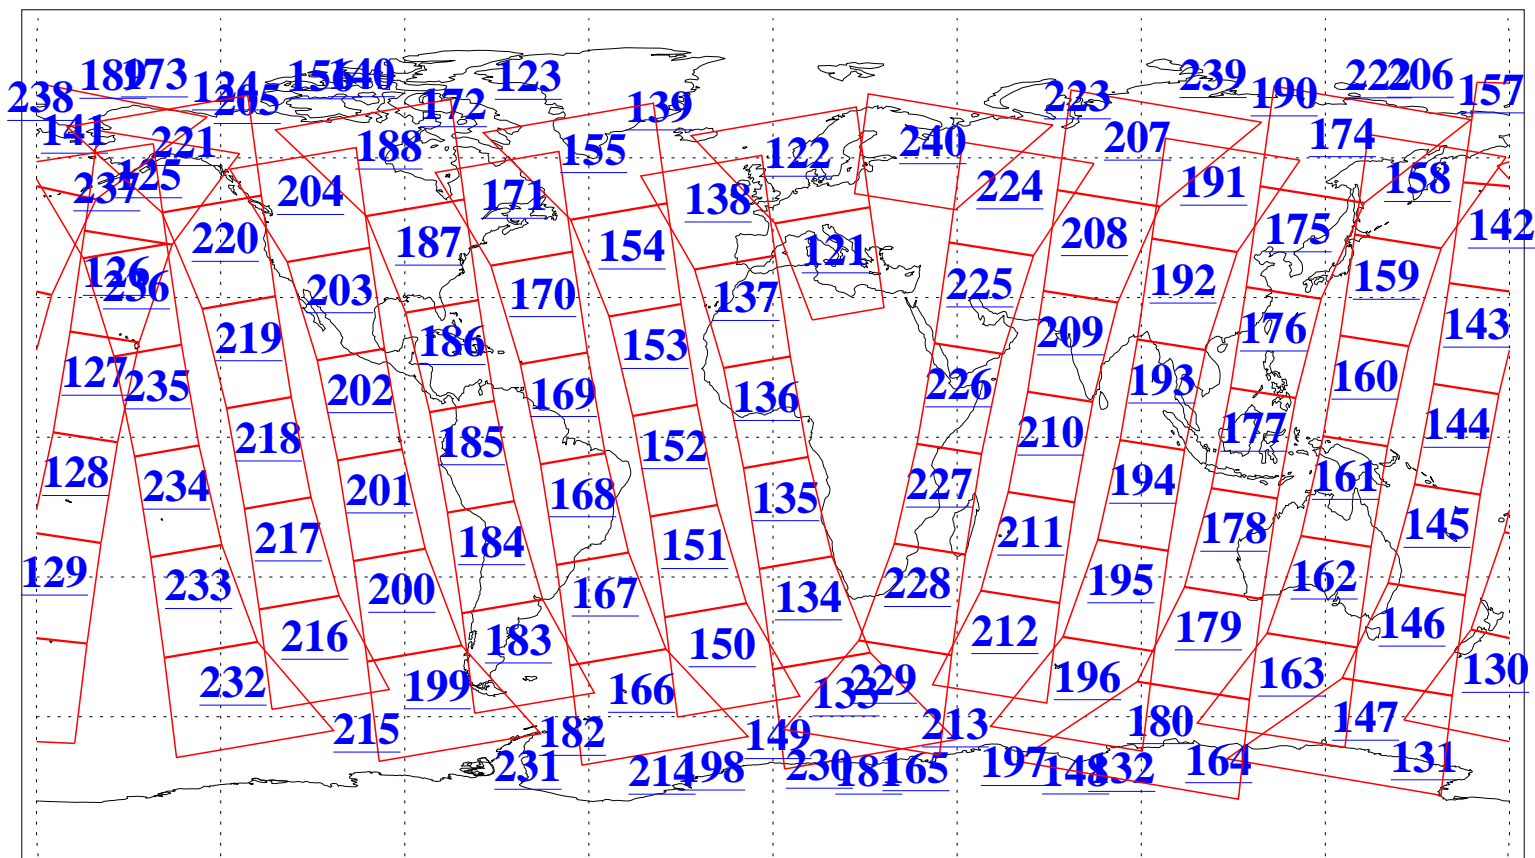

L1B Availability
AMSU Granules: 240
HSB Granules: 0
AIRS Granules: 240

4 Oct 2016
DoY 278
Aqua Day 5267
Granules: 1 to 120

Granules: 121 to 240

Legend: AMSU Available, HSB Available, AIRS Available

L1B Availability
AMSU Granules: 240
HSB Granules: 0
AIRS Granules: 240

4 Oct 2016
DoY 278
Aqua Day 5267

Ascending Granules

Descending Granules

Legend: AMSU Available, HSB Available, AIRS Available

L1B Availability
 AMSU Granules: 240
 HSB Granules: 0
 AIRS Granules: 240

4 Oct 2016
 DoY 278
 Aqua Day 5267

Northern Hemisphere Granules

Southern Hemisphere Granules

Legend: AMSU Available, HSB Available, AIRS Available