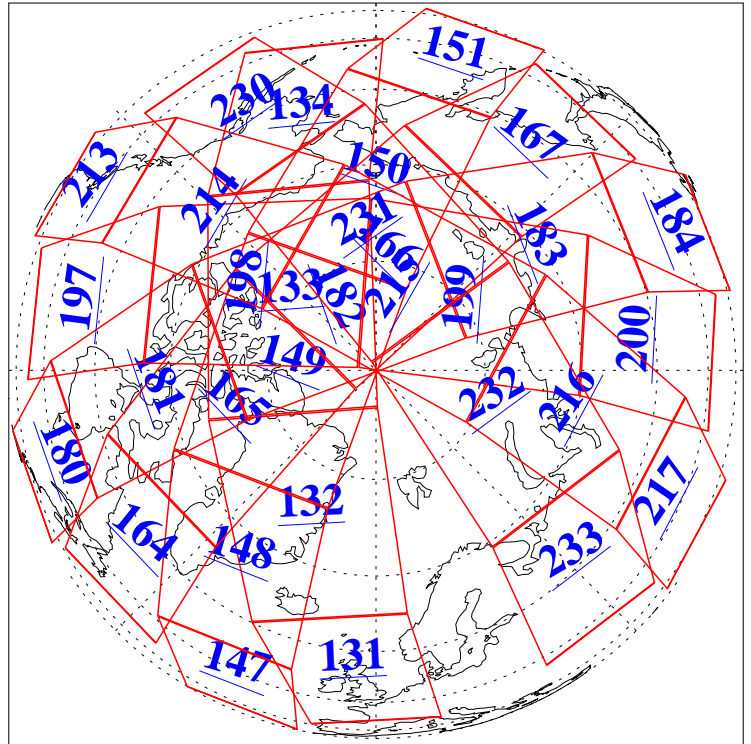

L1B Availability
AMSU Granules: 240
HSB Granules: 0
AIRS Granules: 240

3 Oct 2016
DoY 277
Aqua Day 5266
Granules: 1 to 120

Granules: 121 to 240

Legend: AMSU Available, HSB Available, AIRS Available

L1B Availability
AMSU Granules: 240
HSB Granules: 0
AIRS Granules: 240

3 Oct 2016
DoY 277
Aqua Day 5266

Ascending Granules

Descending Granules

Legend: AMSU Available, HSB Available, AIRS Available

L1B Availability
 AMSU Granules: 240
 HSB Granules: 0
 AIRS Granules: 240

3 Oct 2016
 DoY 277
 Aqua Day 5266

Northern Hemisphere Granules

Southern Hemisphere Granules

Legend: AMSU Available, HSB Available, AIRS Available