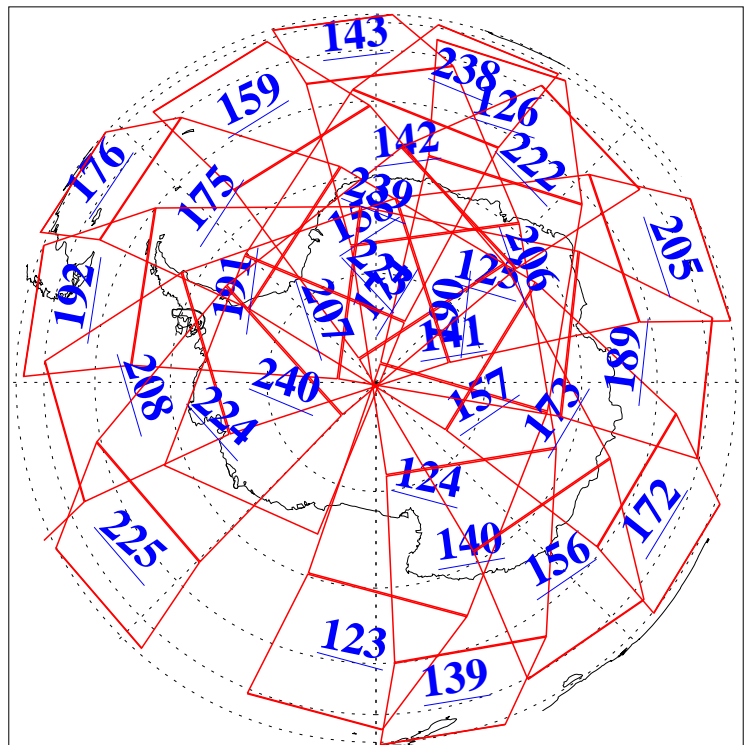

L1B Availability
AMSU Granules: 240
HSB Granules: 0
AIRS Granules: 240

3 Oct 2016
DoY 277
Aqua Day 5266
Granules: 1 to 120

Granules: 121 to 240

Legend: AMSU Available, HSB Available, AIRS Available

L1B Availability
AMSU Granules: 240
HSB Granules: 0
AIRS Granules: 240

3 Oct 2016
DoY 277
Aqua Day 5266

Ascending Granules

Descending Granules

Legend: AMSU Available, HSB Available, AIRS Available

L1B Availability
 AMSU Granules: 240
 HSB Granules: 0
 AIRS Granules: 240

3 Oct 2016
 DoY 277
 Aqua Day 5266

Northern Hemisphere Granules

Southern Hemisphere Granules

Legend: AMSU Available, HSB Available, AIRS Available