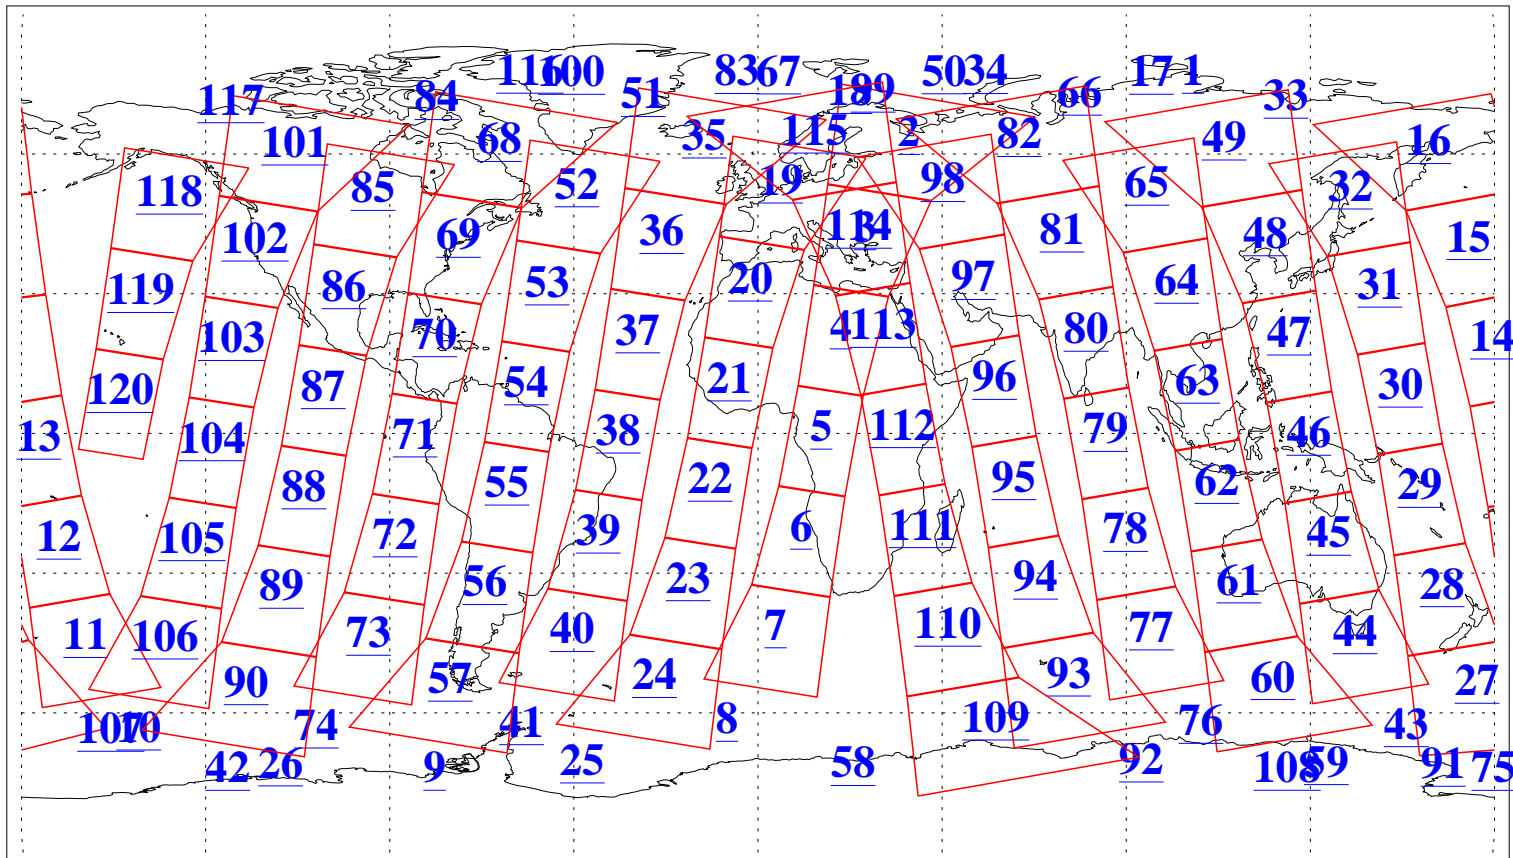

L1B Availability
AMSU Granules: 240
HSB Granules: 0
AIRS Granules: 240

3 Oct 2016
DoY 277
Aqua Day 5266
Granules: 1 to 120

Granules: 121 to 240

Legend: AMSU Available, HSB Available, AIRS Available

L1B Availability
AMSU Granules: 240
HSB Granules: 0
AIRS Granules: 240

3 Oct 2016
DoY 277
Aqua Day 5266

Ascending Granules

Descending Granules

Legend: AMSU Available, HSB Available, AIRS Available

L1B Availability
 AMSU Granules: 240
 HSB Granules: 0
 AIRS Granules: 240

3 Oct 2016
 DoY 277
 Aqua Day 5266

Northern Hemisphere Granules

Southern Hemisphere Granules

Legend: AMSU Available, HSB Available, AIRS Available