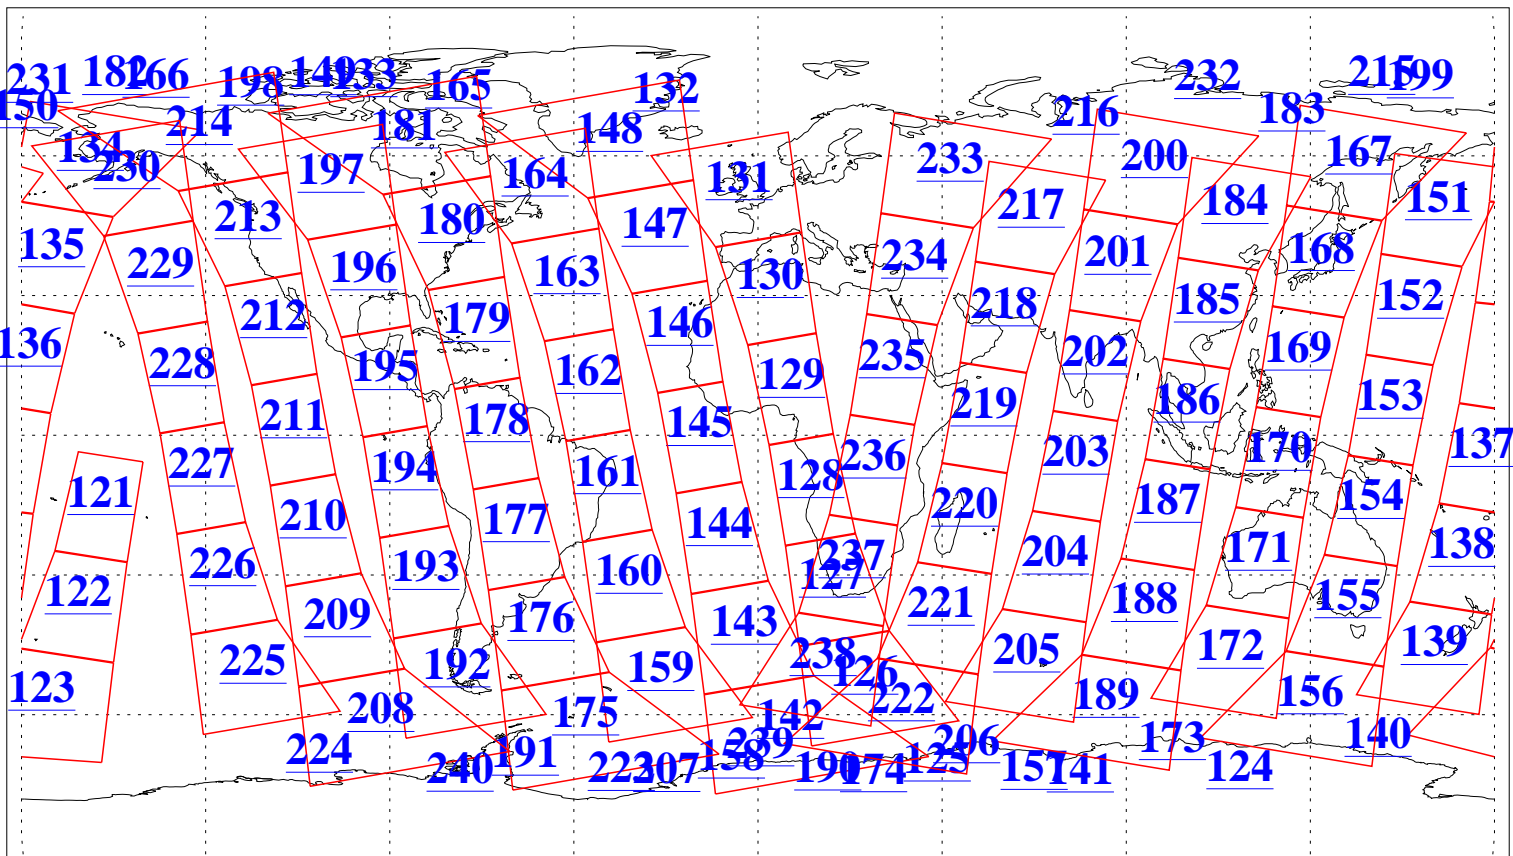

L1B Availability
AMSU Granules: 240
HSB Granules: 0
AIRS Granules: 240

3 Oct 2016
DoY 277
Aqua Day 5266
Granules: 1 to 120

Granules: 121 to 240

Legend: AMSU Available, HSB Available, AIRS Available

L1B Availability
AMSU Granules: 240
HSB Granules: 0
AIRS Granules: 240

3 Oct 2016
DoY 277
Aqua Day 5266

Ascending Granules

Descending Granules

Legend: AMSU Available, HSB Available, AIRS Available

L1B Availability
 AMSU Granules: 240
 HSB Granules: 0
 AIRS Granules: 240

3 Oct 2016
 DoY 277
 Aqua Day 5266

Northern Hemisphere Granules

Southern Hemisphere Granules

Legend: AMSU Available, HSB Available, AIRS Available