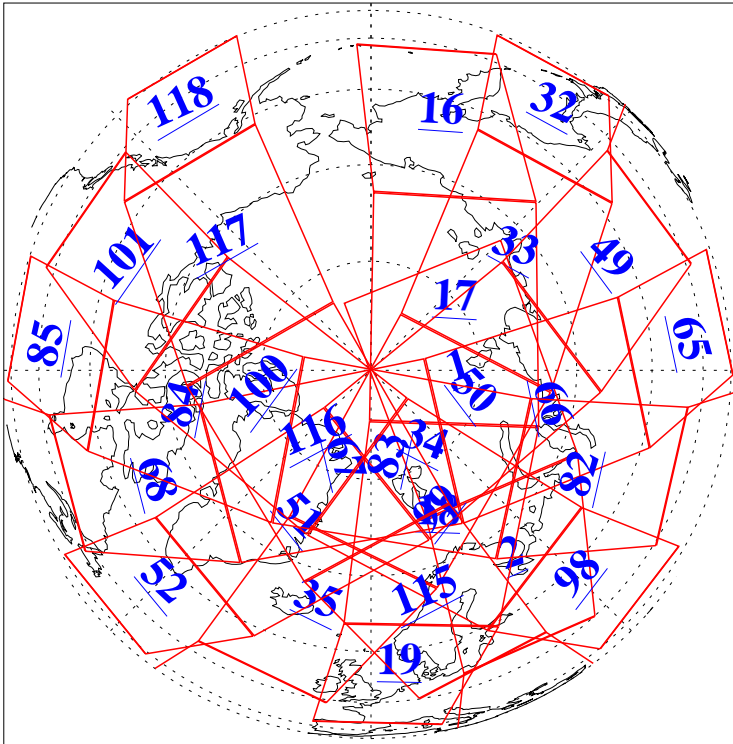

L1B Availability
AMSU Granules: 240
HSB Granules: 0
AIRS Granules: 240

3 Oct 2016
DoY 277
Aqua Day 5266
Granules: 1 to 120

Granules: 121 to 240

Legend: AMSU Available, HSB Available, AIRS Available

L1B Availability
AMSU Granules: 240
HSB Granules: 0
AIRS Granules: 240

3 Oct 2016
DoY 277
Aqua Day 5266

Ascending Granules

Descending Granules

Legend: AMSU Available, HSB Available, AIRS Available

L1B Availability
 AMSU Granules: 240
 HSB Granules: 0
 AIRS Granules: 240

3 Oct 2016
 DoY 277
 Aqua Day 5266

Northern Hemisphere Granules

Southern Hemisphere Granules

Legend: AMSU Available, HSB Available, AIRS Available