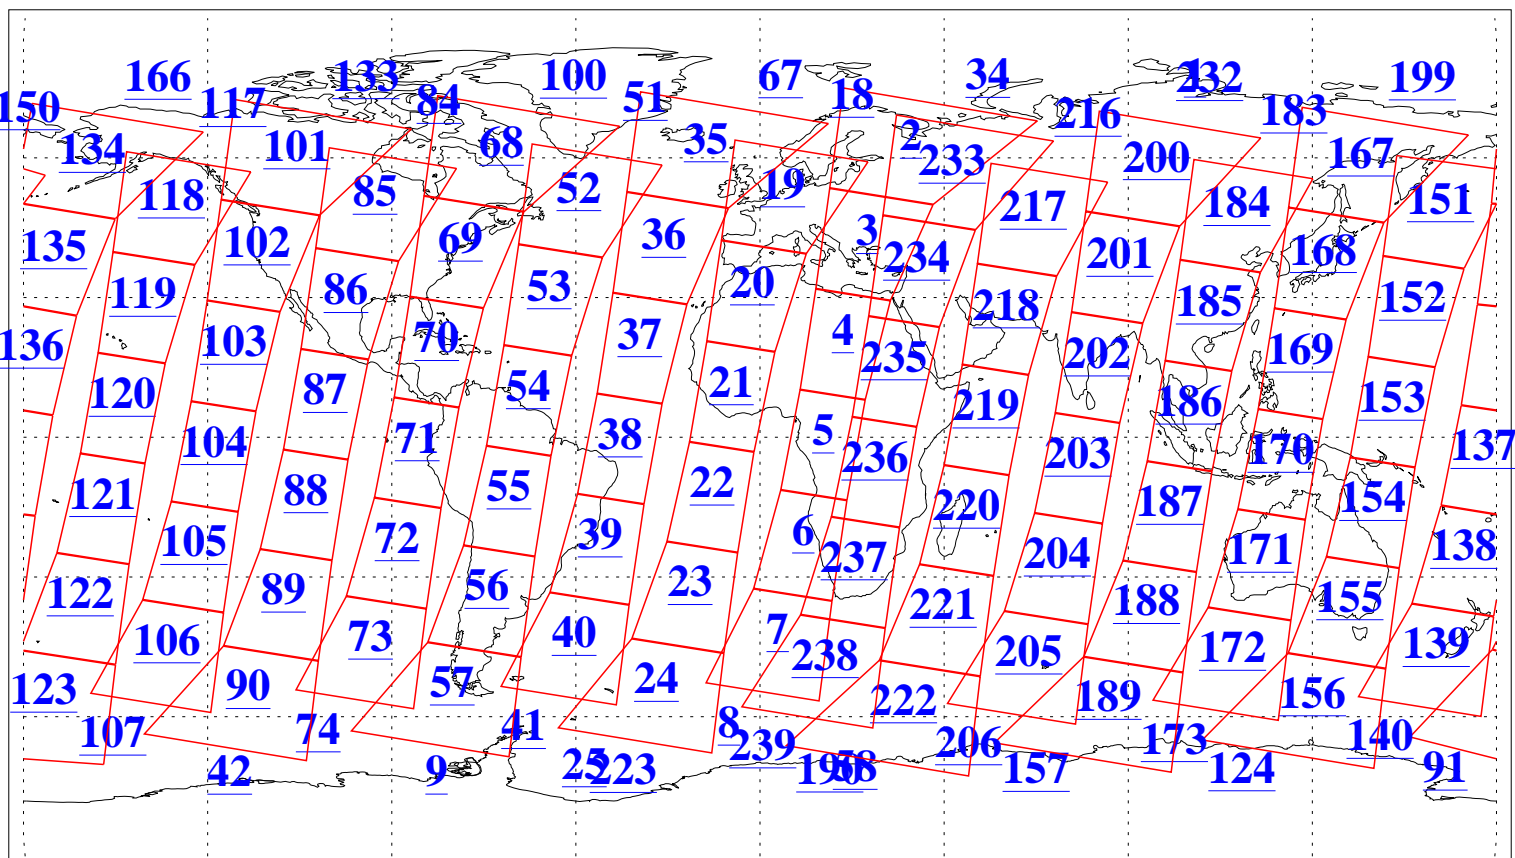

L1B Availability
AMSU Granules: 240
HSB Granules: 0
AIRS Granules: 240

3 Oct 2016
DoY 277
Aqua Day 5266
Granules: 1 to 120

Granules: 121 to 240

Legend: AMSU Available, HSB Available, AIRS Available

L1B Availability
AMSU Granules: 240
HSB Granules: 0
AIRS Granules: 240

3 Oct 2016
DoY 277
Aqua Day 5266

Ascending Granules

Descending Granules

Legend: AMSU Available, HSB Available, AIRS Available

L1B Availability
 AMSU Granules: 240
 HSB Granules: 0
 AIRS Granules: 240

3 Oct 2016
 DoY 277
 Aqua Day 5266

Northern Hemisphere Granules

Southern Hemisphere Granules

Legend: AMSU Available, HSB Available, AIRS Available