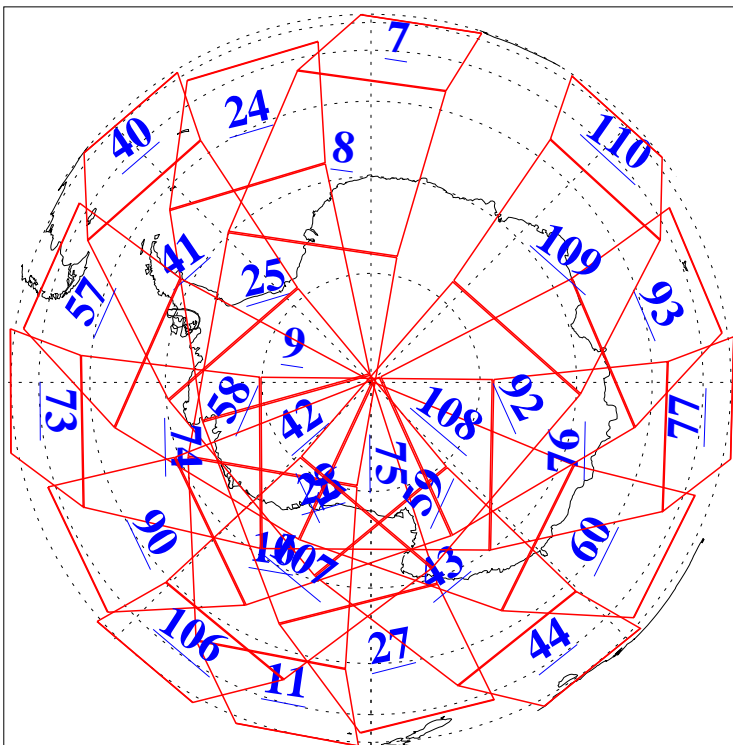

L1B Availability
AMSU Granules: 240
HSB Granules: 0
AIRS Granules: 240

3 Oct 2016
DoY 277
Aqua Day 5266
Granules: 1 to 120

Granules: 121 to 240

Legend: AMSU Available, HSB Available, AIRS Available

L1B Availability
AMSU Granules: 240
HSB Granules: 0
AIRS Granules: 240

3 Oct 2016
DoY 277
Aqua Day 5266

Ascending Granules

Descending Granules

Legend: AMSU Available, HSB Available, AIRS Available

L1B Availability
 AMSU Granules: 240
 HSB Granules: 0
 AIRS Granules: 240

3 Oct 2016
 DoY 277
 Aqua Day 5266

Northern Hemisphere Granules

Southern Hemisphere Granules

Legend: AMSU Available, HSB Available, AIRS Available