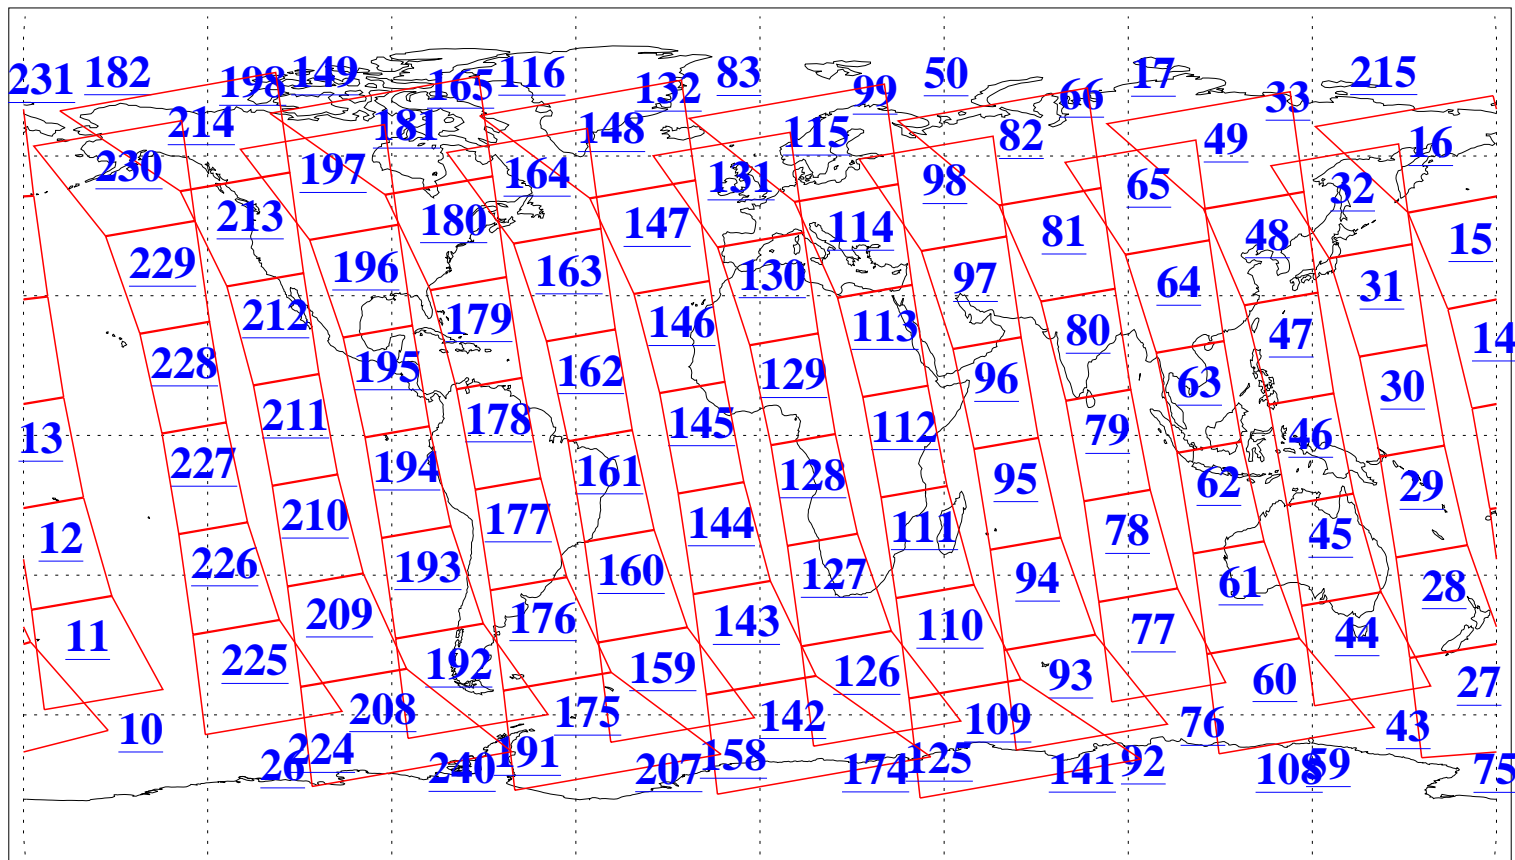

L1B Availability
AMSU Granules: 240
HSB Granules: 0
AIRS Granules: 240

3 Oct 2016
DoY 277
Aqua Day 5266
Granules: 1 to 120

Granules: 121 to 240

Legend: AMSU Available, HSB Available, AIRS Available

L1B Availability
AMSU Granules: 240
HSB Granules: 0
AIRS Granules: 240

3 Oct 2016
DoY 277
Aqua Day 5266

Ascending Granules

Descending Granules

Legend: AMSU Available, HSB Available, AIRS Available

L1B Availability
 AMSU Granules: 240
 HSB Granules: 0
 AIRS Granules: 240

3 Oct 2016
 DoY 277
 Aqua Day 5266

Northern Hemisphere Granules

Southern Hemisphere Granules

Legend: AMSU Available, HSB Available, AIRS Available