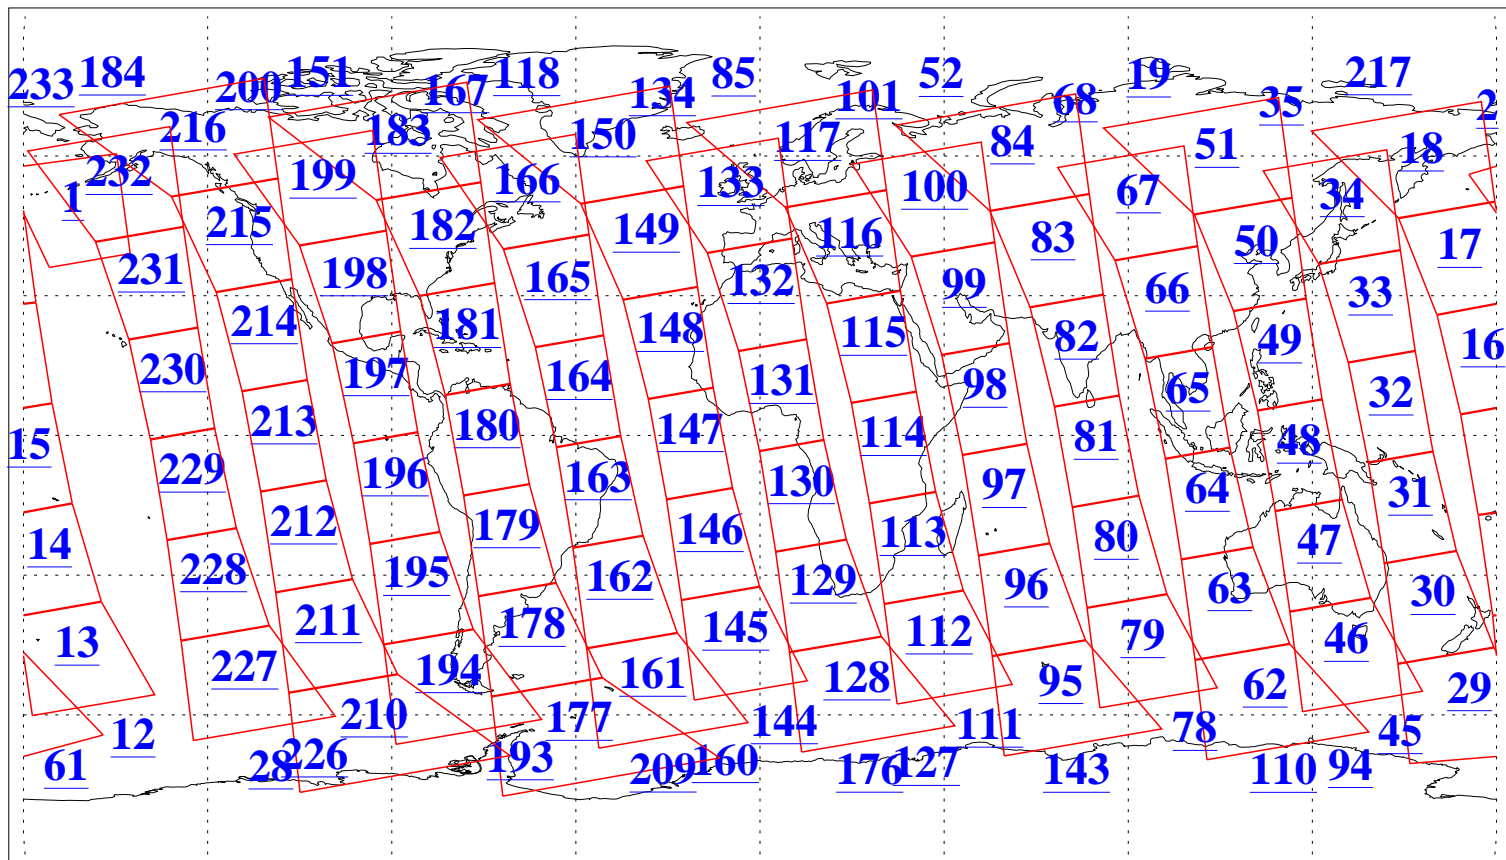

L1B Availability
AMSU Granules: 240
HSB Granules: 0
AIRS Granules: 240

1 Oct 2016
DoY 275
Aqua Day 5264
Granules: 1 to 120

Granules: 121 to 240

Legend: AMSU Available, HSB Available, AIRS Available

L1B Availability
AMSU Granules: 240
HSB Granules: 0
AIRS Granules: 240

1 Oct 2016
DoY 275
Aqua Day 5264
Ascending Granules

Descending Granules

Legend: AMSU Available, HSB Available, AIRS Available