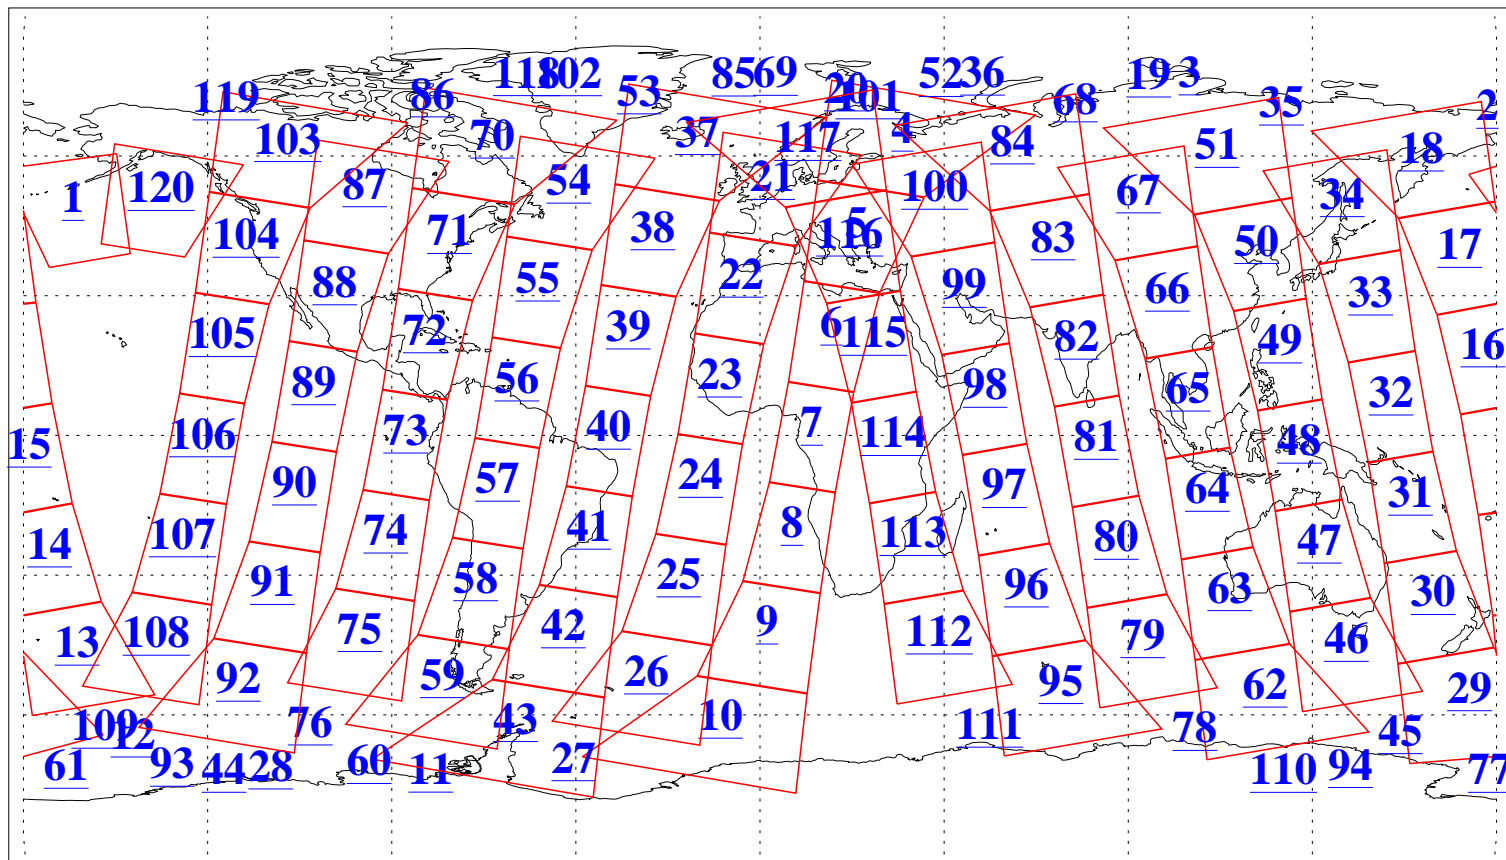

L1B Availability
AMSU Granules: 240
HSB Granules: 0
AIRS Granules: 240

1 Oct 2016
DoY 275
Aqua Day 5264
Granules: 1 to 120

Granules: 121 to 240

Legend: AMSU Available, HSB Available, AIRS Available

L1B Availability
AMSU Granules: 240
HSB Granules: 0
AIRS Granules: 240

1 Oct 2016
DoY 275
Aqua Day 5264
Ascending Granules

Descending Granules

Legend: AMSU Available, HSB Available, AIRS Available