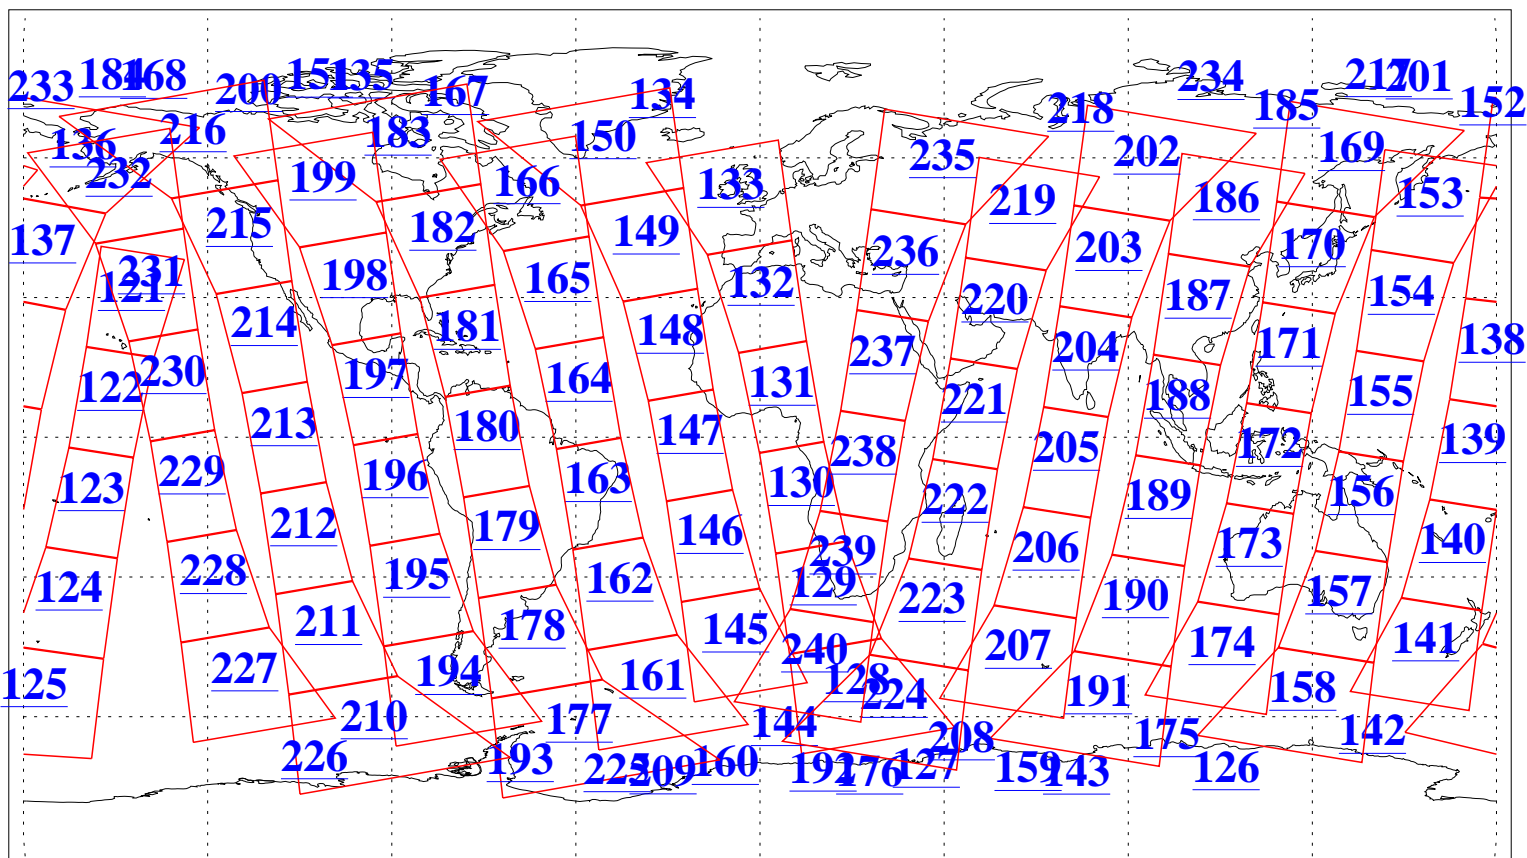

L1B Availability
AMSU Granules: 240
HSB Granules: 0
AIRS Granules: 240

1 Oct 2016
DoY 275
Aqua Day 5264
Granules: 1 to 120

Granules: 121 to 240

Legend: AMSU Available, HSB Available, AIRS Available

L1B Availability
AMSU Granules: 240
HSB Granules: 0
AIRS Granules: 240

1 Oct 2016
DoY 275
Aqua Day 5264
Ascending Granules

Descending Granules

Legend: AMSU Available, HSB Available, AIRS Available