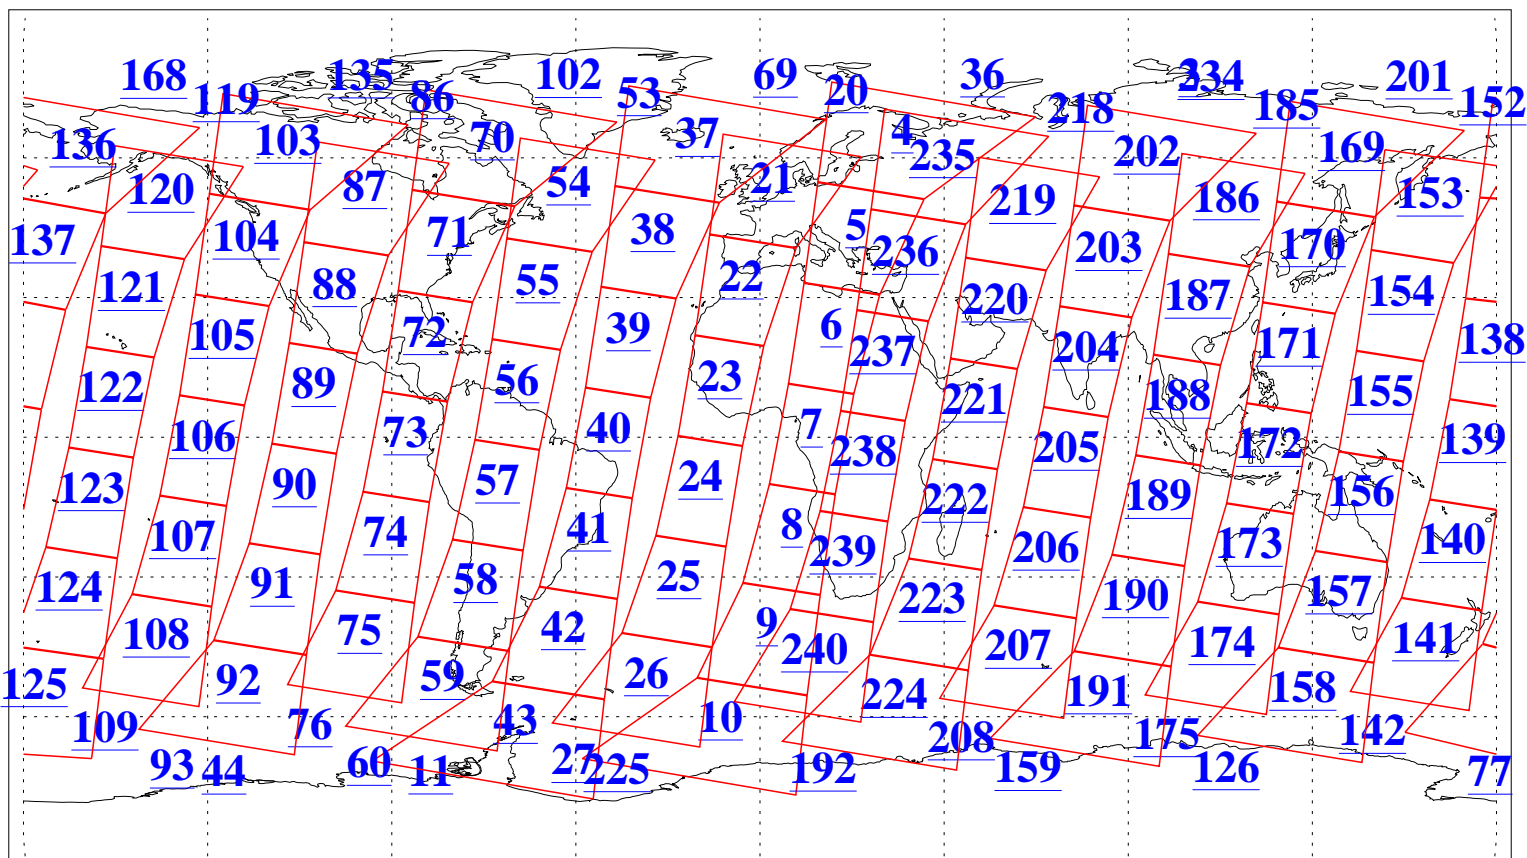

L1B Availability
AMSU Granules: 240
HSB Granules: 0
AIRS Granules: 240

1 Oct 2016
DoY 275
Aqua Day 5264
Granules: 1 to 120

Granules: 121 to 240

Legend: AMSU Available, HSB Available, AIRS Available

L1B Availability
AMSU Granules: 240
HSB Granules: 0
AIRS Granules: 240

1 Oct 2016
DoY 275
Aqua Day 5264
Ascending Granules

Descending Granules

Legend: AMSU Available, HSB Available, AIRS Available