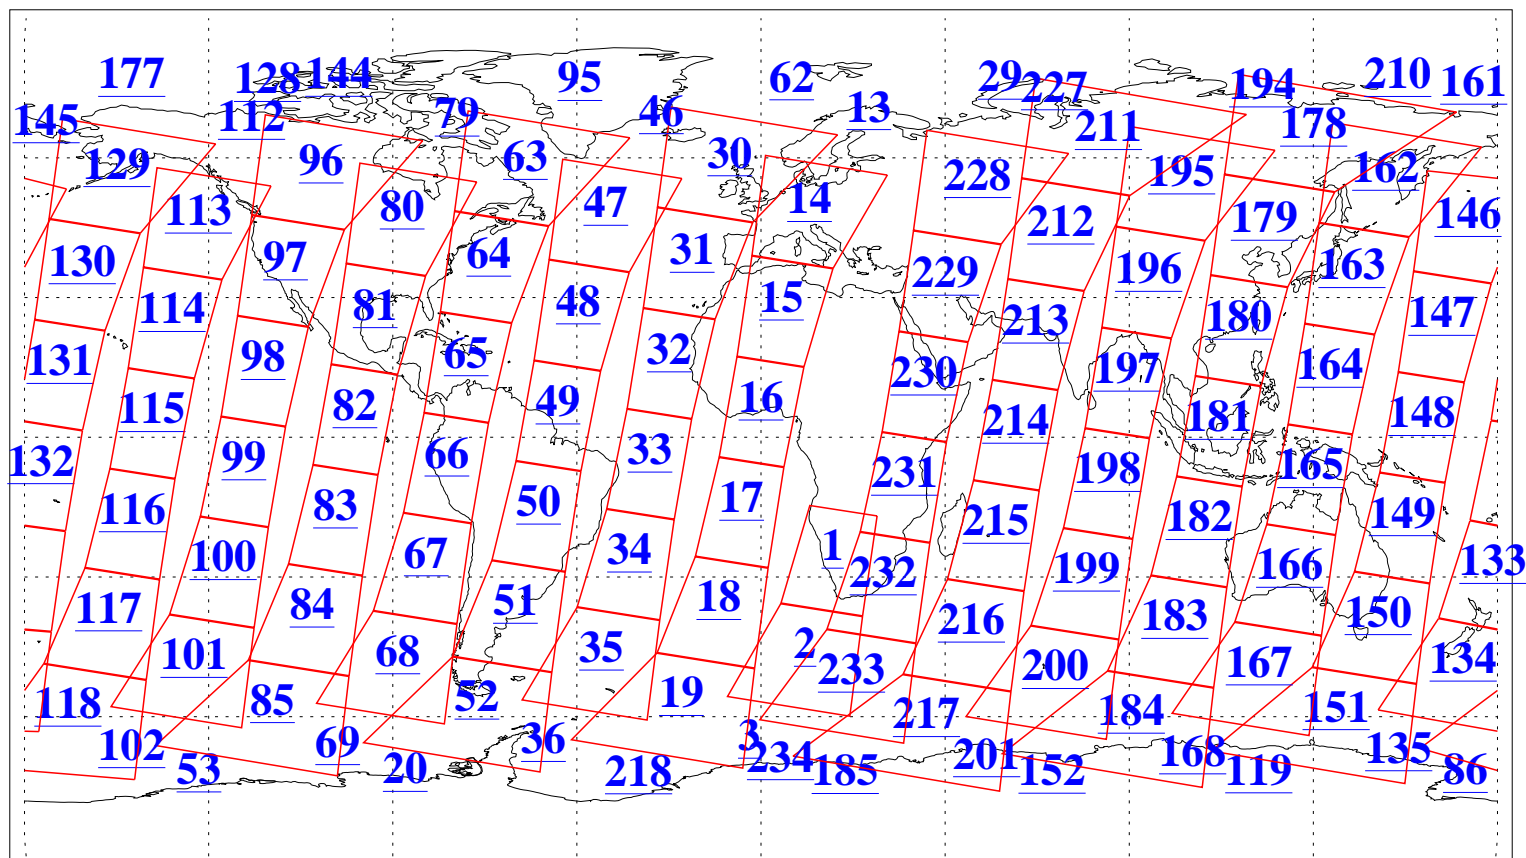

L1B Availability
AMSU Granules: 240
HSB Granules: 0
AIRS Granules: 240

30 Sep 2016
DoY 274
Aqua Day 5263
Granules: 1 to 120

Granules: 121 to 240

Legend: AMSU Available, HSB Available, AIRS Available

L1B Availability
AMSU Granules: 240
HSB Granules: 0
AIRS Granules: 240

30 Sep 2016
DoY 274
Aqua Day 5263

Ascending Granules

Descending Granules

Legend: AMSU Available, HSB Available, AIRS Available

L1B Availability
 AMSU Granules: 240
 HSB Granules: 0
 AIRS Granules: 240

30 Sep 2016
 DoY 274
 Aqua Day 5263

Northern Hemisphere Granules

Southern Hemisphere Granules

Legend: AMSU Available, HSB Available, AIRS Available