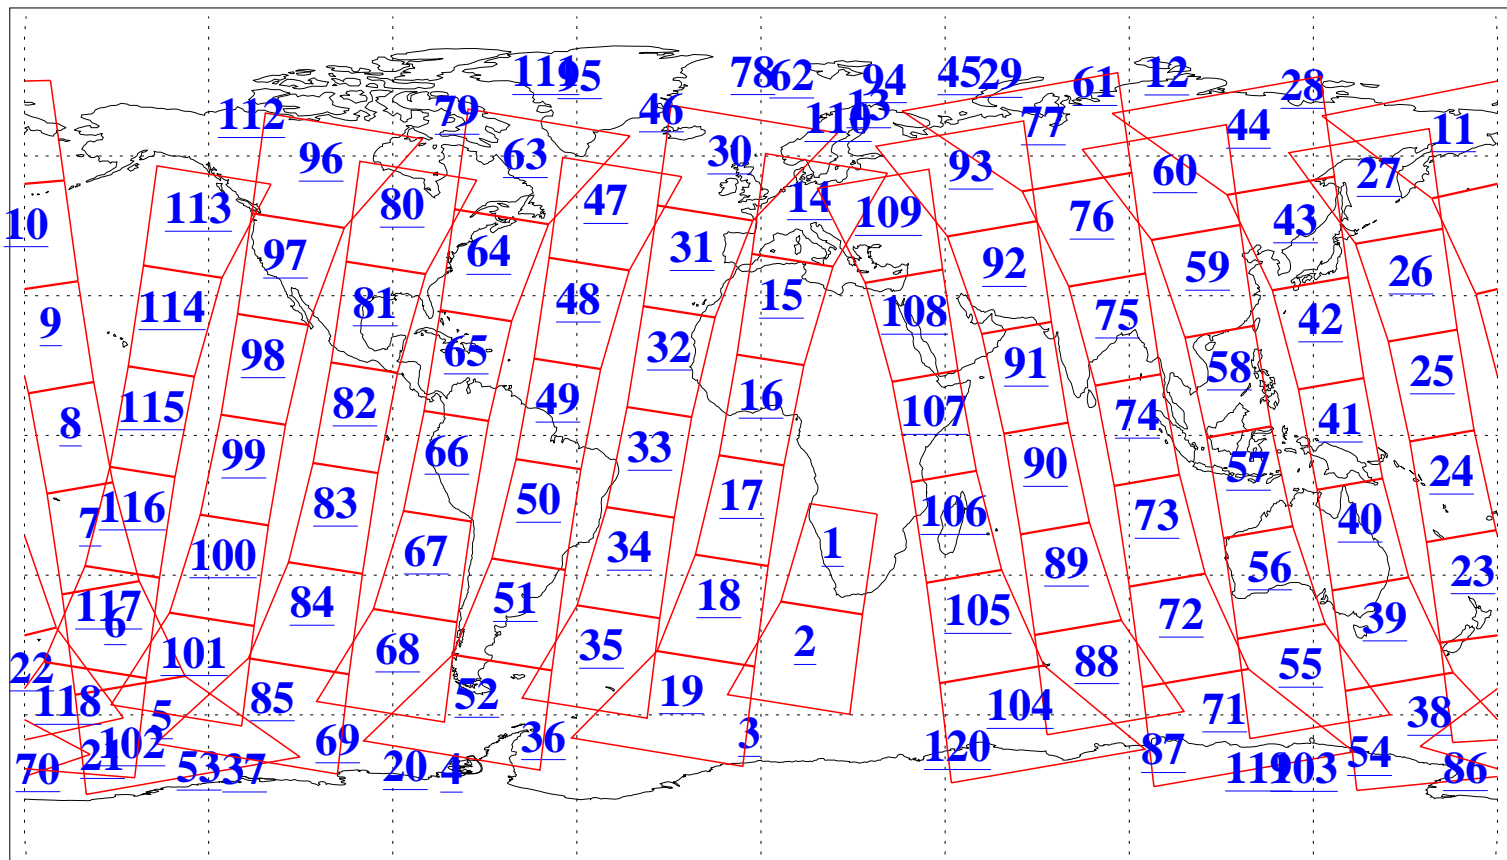

L1B Availability
AMSU Granules: 240
HSB Granules: 0
AIRS Granules: 240

30 Sep 2016
DoY 274
Aqua Day 5263
Granules: 1 to 120

Granules: 121 to 240

Legend: AMSU Available, HSB Available, AIRS Available

L1B Availability
AMSU Granules: 240
HSB Granules: 0
AIRS Granules: 240

30 Sep 2016
DoY 274
Aqua Day 5263

Ascending Granules

Descending Granules

Legend: AMSU Available, HSB Available, AIRS Available

L1B Availability
 AMSU Granules: 240
 HSB Granules: 0
 AIRS Granules: 240

30 Sep 2016
 DoY 274
 Aqua Day 5263

Northern Hemisphere Granules

Southern Hemisphere Granules

Legend: AMSU Available, HSB Available, AIRS Available