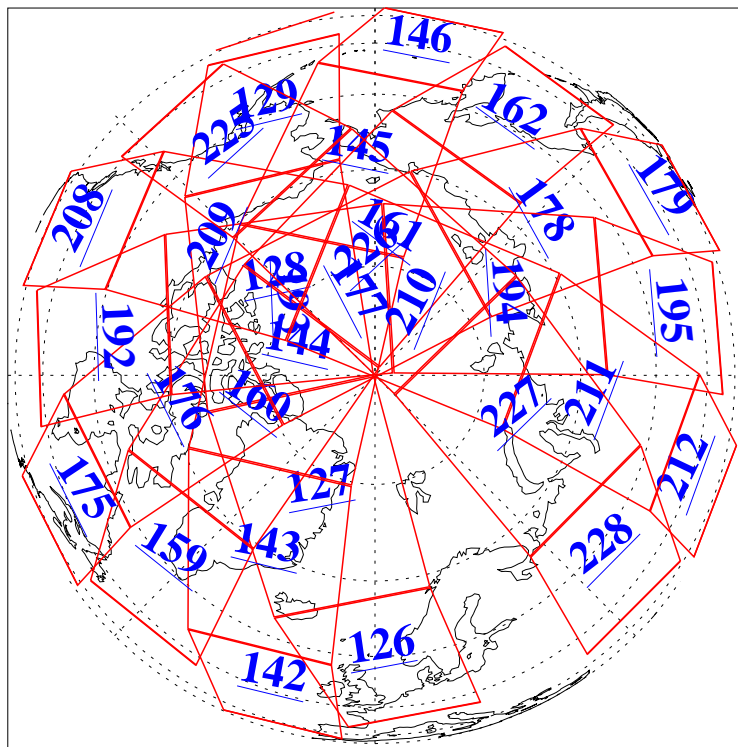

L1B Availability
AMSU Granules: 240
HSB Granules: 0
AIRS Granules: 240

30 Sep 2016
DoY 274
Aqua Day 5263
Granules: 1 to 120

Granules: 121 to 240

Legend: AMSU Available, HSB Available, AIRS Available

L1B Availability
AMSU Granules: 240
HSB Granules: 0
AIRS Granules: 240

30 Sep 2016
DoY 274
Aqua Day 5263

Ascending Granules

Descending Granules

Legend: AMSU Available, HSB Available, AIRS Available

L1B Availability
 AMSU Granules: 240
 HSB Granules: 0
 AIRS Granules: 240

30 Sep 2016
 DoY 274
 Aqua Day 5263

Northern Hemisphere Granules

Southern Hemisphere Granules

Legend: AMSU Available, HSB Available, AIRS Available