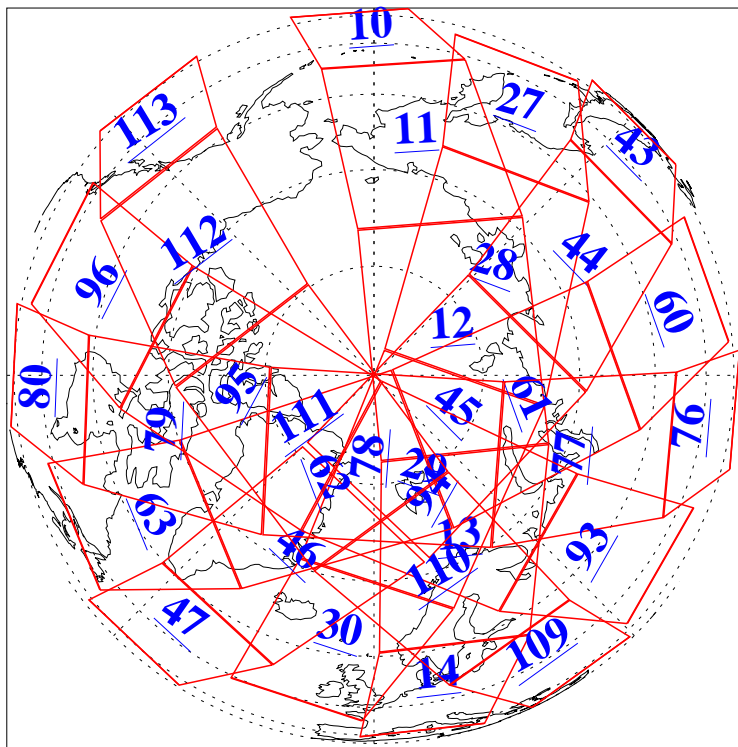

L1B Availability
AMSU Granules: 240
HSB Granules: 0
AIRS Granules: 240

30 Sep 2016
DoY 274
Aqua Day 5263
Granules: 1 to 120

Granules: 121 to 240

Legend: AMSU Available, HSB Available, AIRS Available

L1B Availability
AMSU Granules: 240
HSB Granules: 0
AIRS Granules: 240

30 Sep 2016
DoY 274
Aqua Day 5263

Ascending Granules

Descending Granules

Legend: AMSU Available, HSB Available, AIRS Available

L1B Availability
 AMSU Granules: 240
 HSB Granules: 0
 AIRS Granules: 240

30 Sep 2016
 DoY 274
 Aqua Day 5263

Northern Hemisphere Granules

Southern Hemisphere Granules

Legend: AMSU Available, HSB Available, AIRS Available