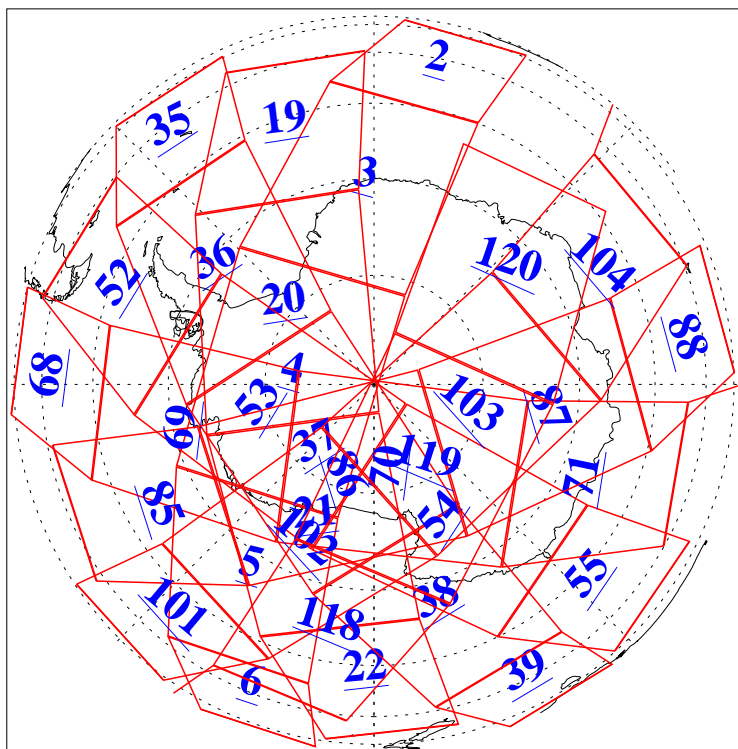

L1B Availability
AMSU Granules: 240
HSB Granules: 0
AIRS Granules: 240

30 Sep 2016
DoY 274
Aqua Day 5263
Granules: 1 to 120

Granules: 121 to 240

Legend: AMSU Available, HSB Available, AIRS Available

L1B Availability
AMSU Granules: 240
HSB Granules: 0
AIRS Granules: 240

30 Sep 2016
DoY 274
Aqua Day 5263

Ascending Granules

Descending Granules

Legend: AMSU Available, HSB Available, AIRS Available

L1B Availability
 AMSU Granules: 240
 HSB Granules: 0
 AIRS Granules: 240

30 Sep 2016
 DoY 274
 Aqua Day 5263

Northern Hemisphere Granules

Southern Hemisphere Granules

Legend: AMSU Available, HSB Available, AIRS Available