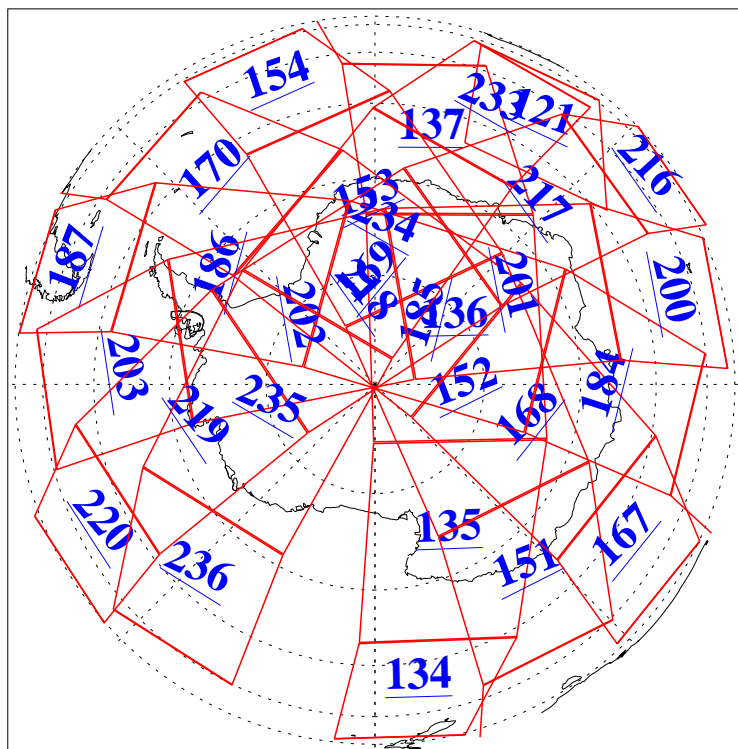

L1B Availability
AMSU Granules: 240
HSB Granules: 0
AIRS Granules: 240

30 Sep 2016
DoY 274
Aqua Day 5263
Granules: 1 to 120

Granules: 121 to 240

Legend: AMSU Available, HSB Available, AIRS Available

L1B Availability
AMSU Granules: 240
HSB Granules: 0
AIRS Granules: 240

30 Sep 2016
DoY 274
Aqua Day 5263

Ascending Granules

Descending Granules

Legend: AMSU Available, HSB Available, AIRS Available

L1B Availability
 AMSU Granules: 240
 HSB Granules: 0
 AIRS Granules: 240

30 Sep 2016
 DoY 274
 Aqua Day 5263

Northern Hemisphere Granules

Southern Hemisphere Granules

Legend: AMSU Available, HSB Available, AIRS Available