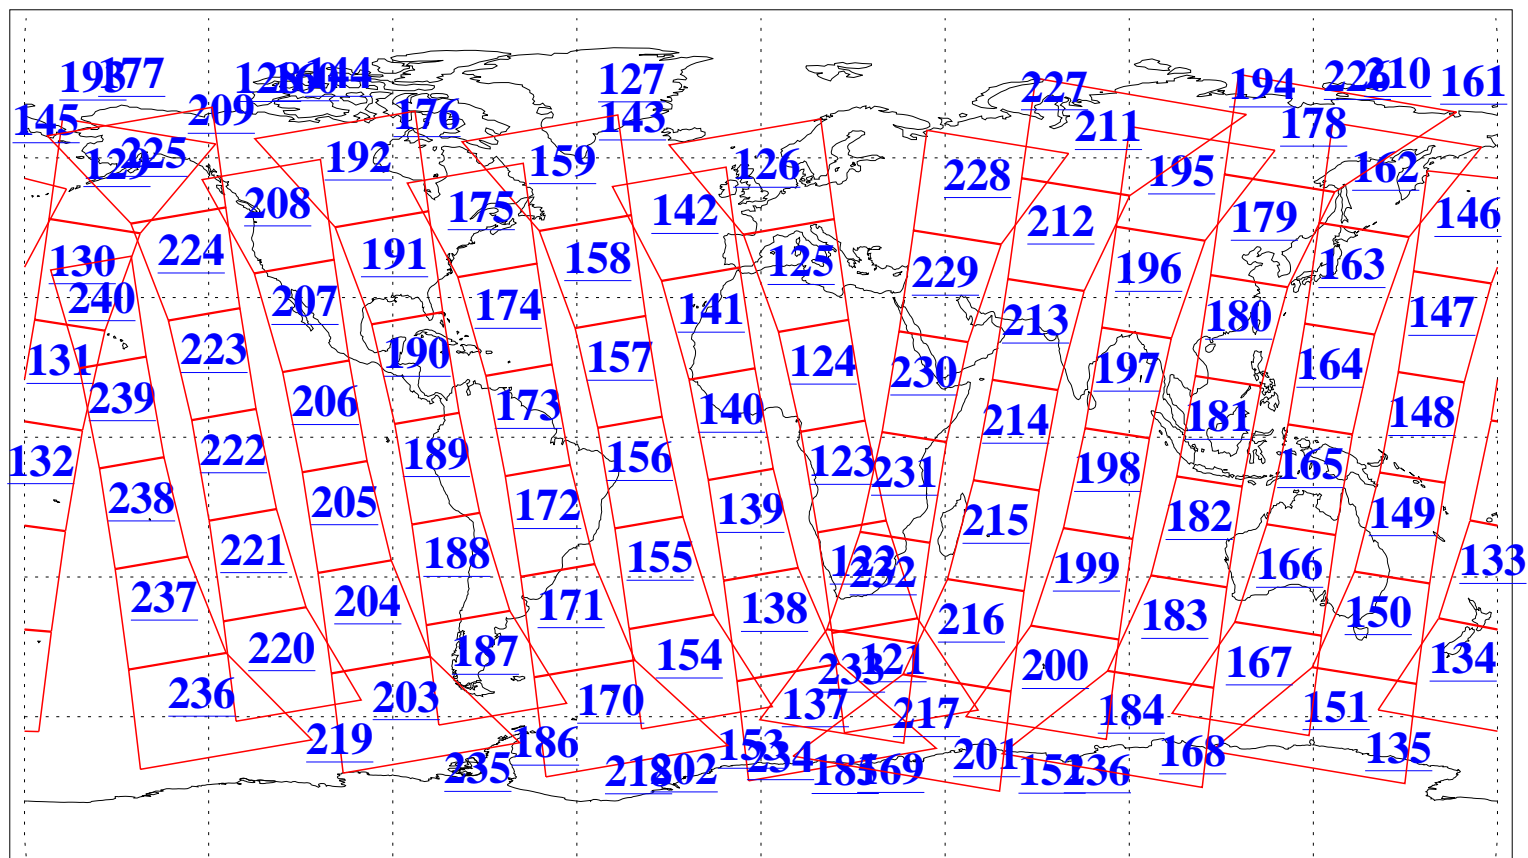

L1B Availability
AMSU Granules: 240
HSB Granules: 0
AIRS Granules: 240

30 Sep 2016
DoY 274
Aqua Day 5263
Granules: 1 to 120

Granules: 121 to 240

Legend: AMSU Available, HSB Available, AIRS Available

L1B Availability
AMSU Granules: 240
HSB Granules: 0
AIRS Granules: 240

30 Sep 2016
DoY 274
Aqua Day 5263

Ascending Granules

Descending Granules

Legend: AMSU Available, HSB Available, AIRS Available

L1B Availability
 AMSU Granules: 240
 HSB Granules: 0
 AIRS Granules: 240

30 Sep 2016
 DoY 274
 Aqua Day 5263

Northern Hemisphere Granules

Southern Hemisphere Granules

Legend: AMSU Available, HSB Available, AIRS Available