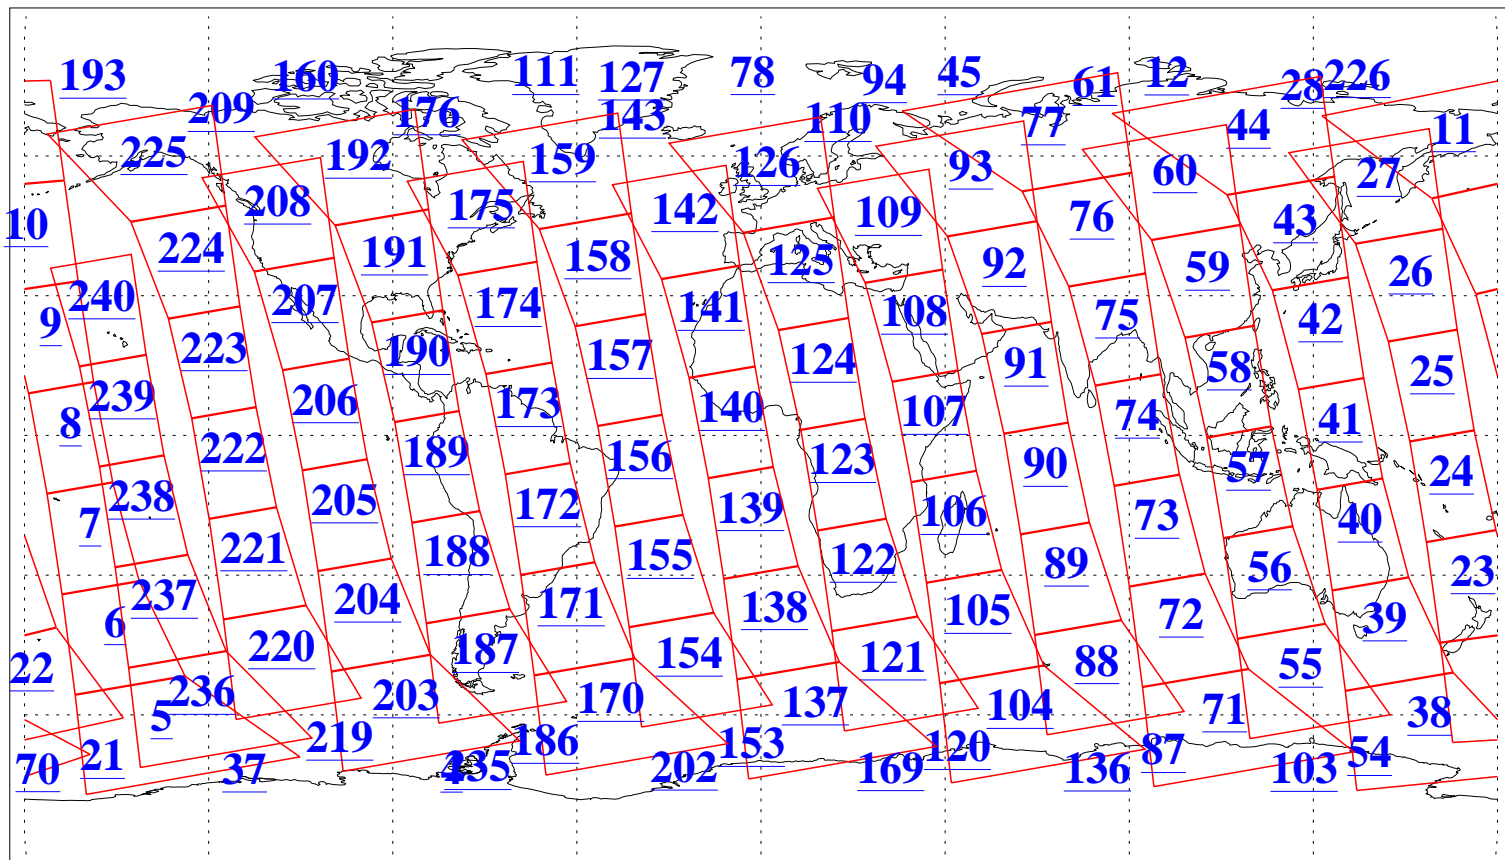

L1B Availability
AMSU Granules: 240
HSB Granules: 0
AIRS Granules: 240

30 Sep 2016
DoY 274
Aqua Day 5263
Granules: 1 to 120

Granules: 121 to 240

Legend: AMSU Available, HSB Available, AIRS Available

L1B Availability
AMSU Granules: 240
HSB Granules: 0
AIRS Granules: 240

30 Sep 2016
DoY 274
Aqua Day 5263

Ascending Granules

Descending Granules

Legend: AMSU Available, HSB Available, AIRS Available

L1B Availability
 AMSU Granules: 240
 HSB Granules: 0
 AIRS Granules: 240

30 Sep 2016
 DoY 274
 Aqua Day 5263

Northern Hemisphere Granules

Southern Hemisphere Granules

Legend: AMSU Available, HSB Available, AIRS Available